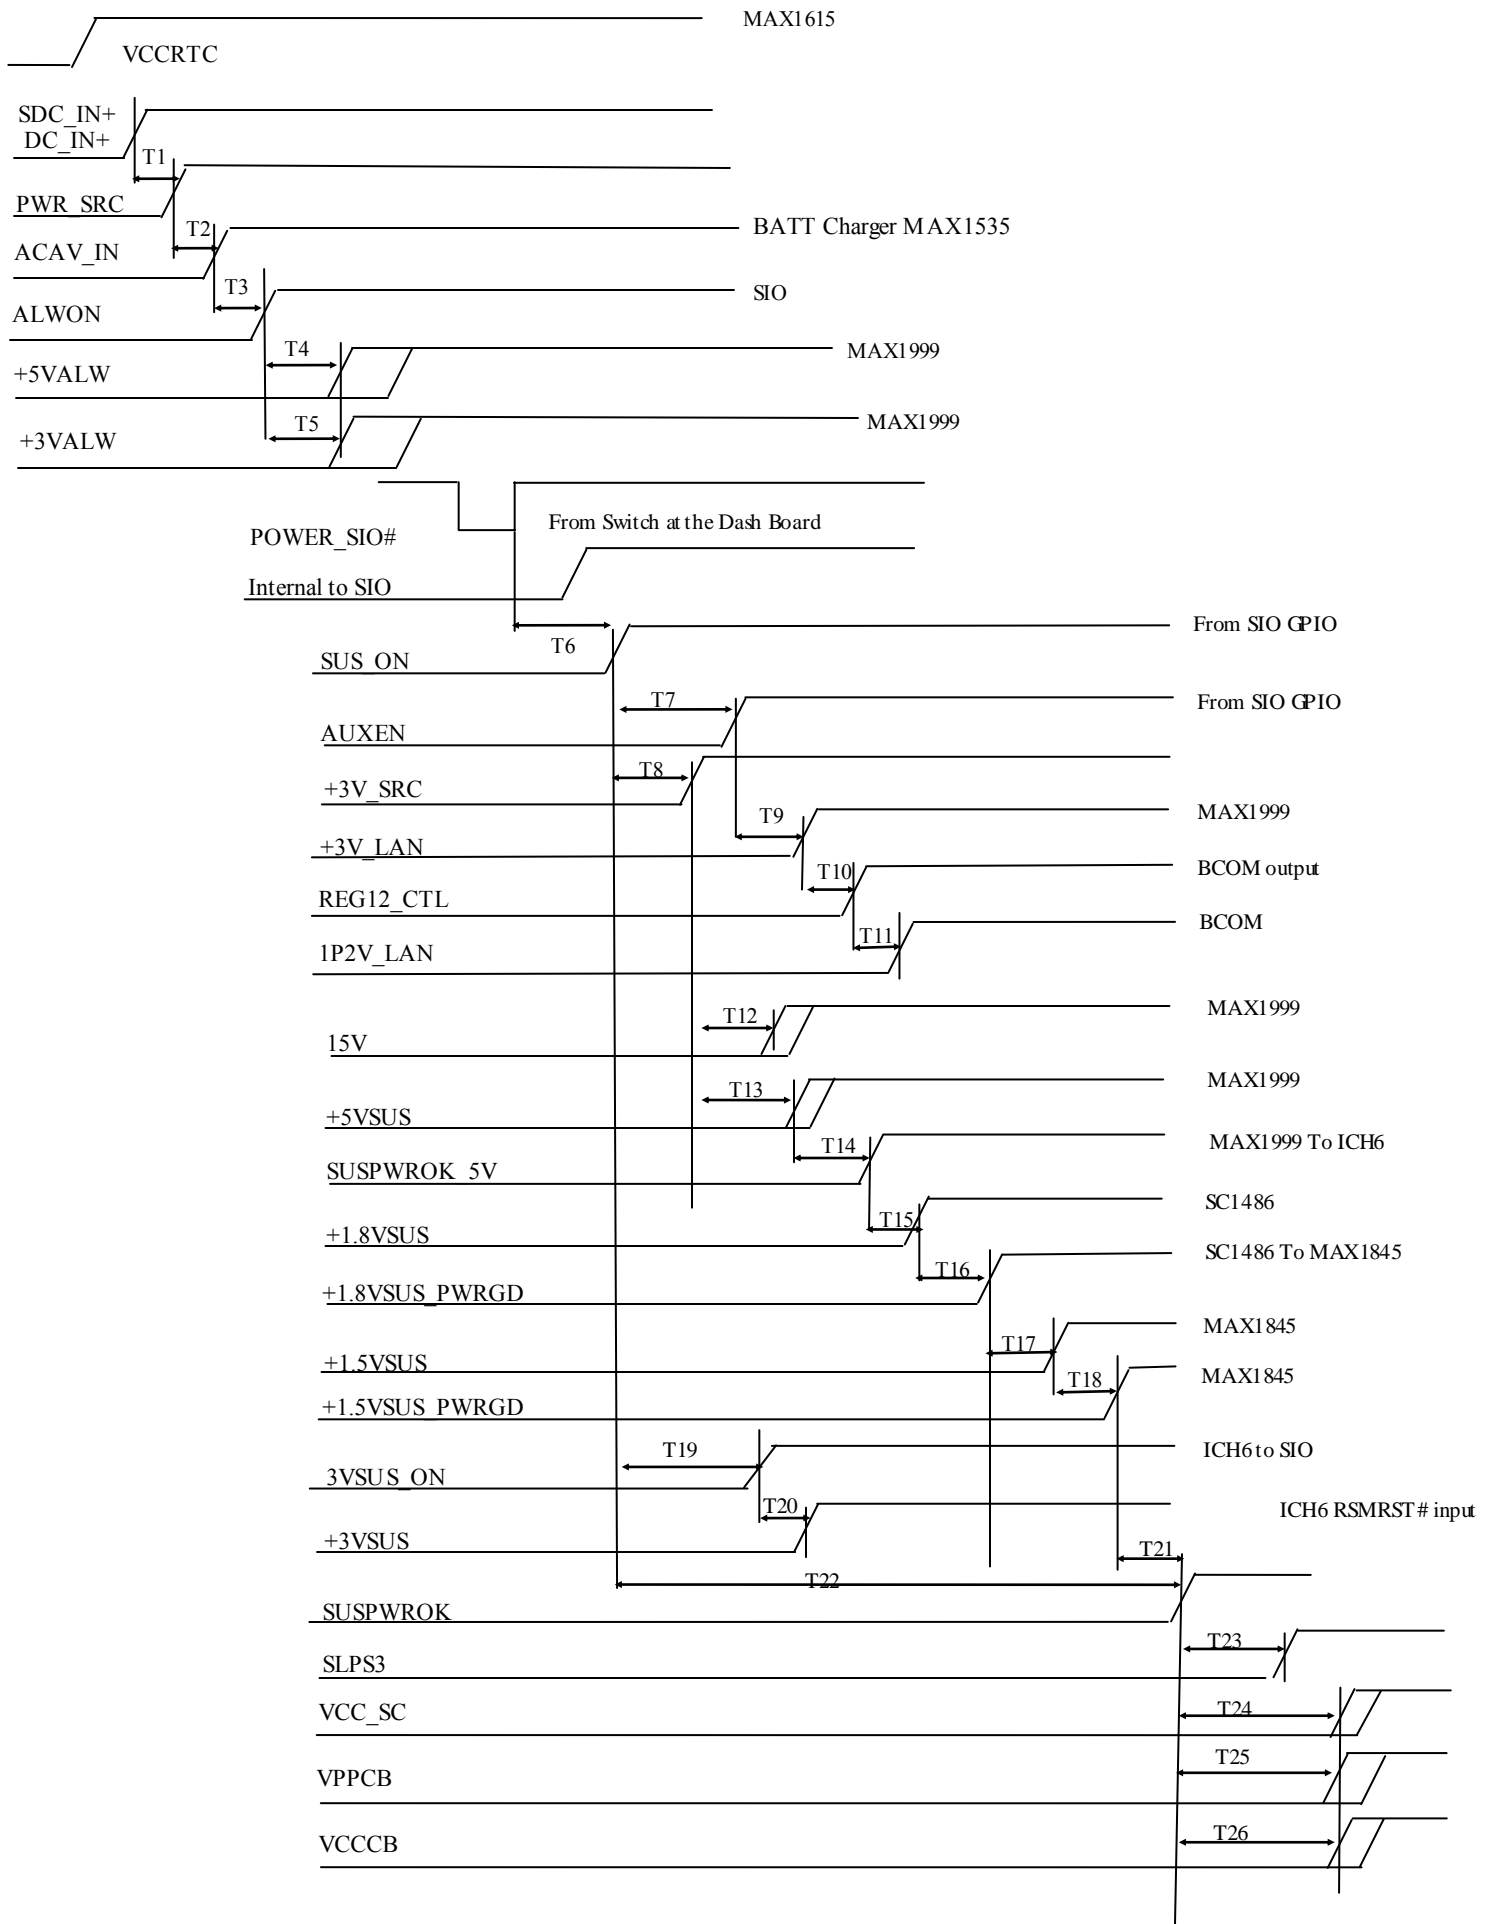

AZEDA Internal GFX Power Up Sequence.

AZEDA Internal GFX Power down Sequence.