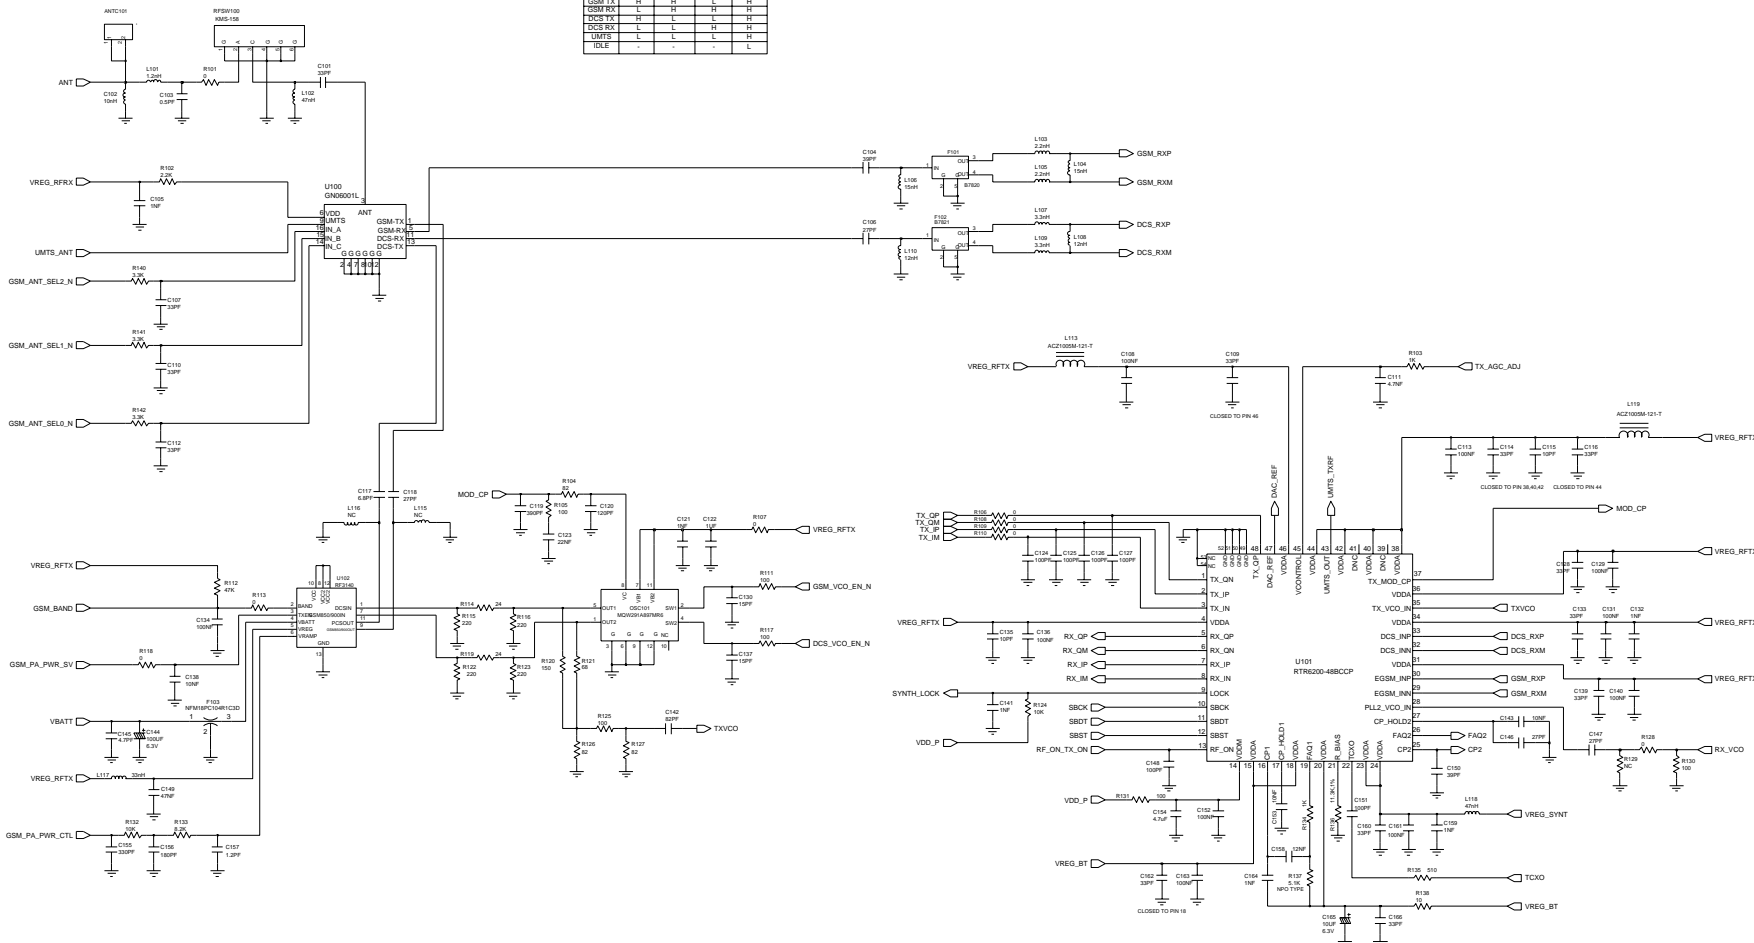

	IN_A	IN_B	IN_C	VDD
GSM_TX	L	H	L	H
GSM_RX	L	H	L	H
DCS_TX	L	L	H	H
DCS_RX	L	L	H	H
UMTS	L	L	L	H
IDLE	-	-	-	L

REV	DATE	BY	CHKD
1	10/20/04	WJ	WJ
2	11/10/04	WJ	WJ
3	11/10/04	WJ	WJ