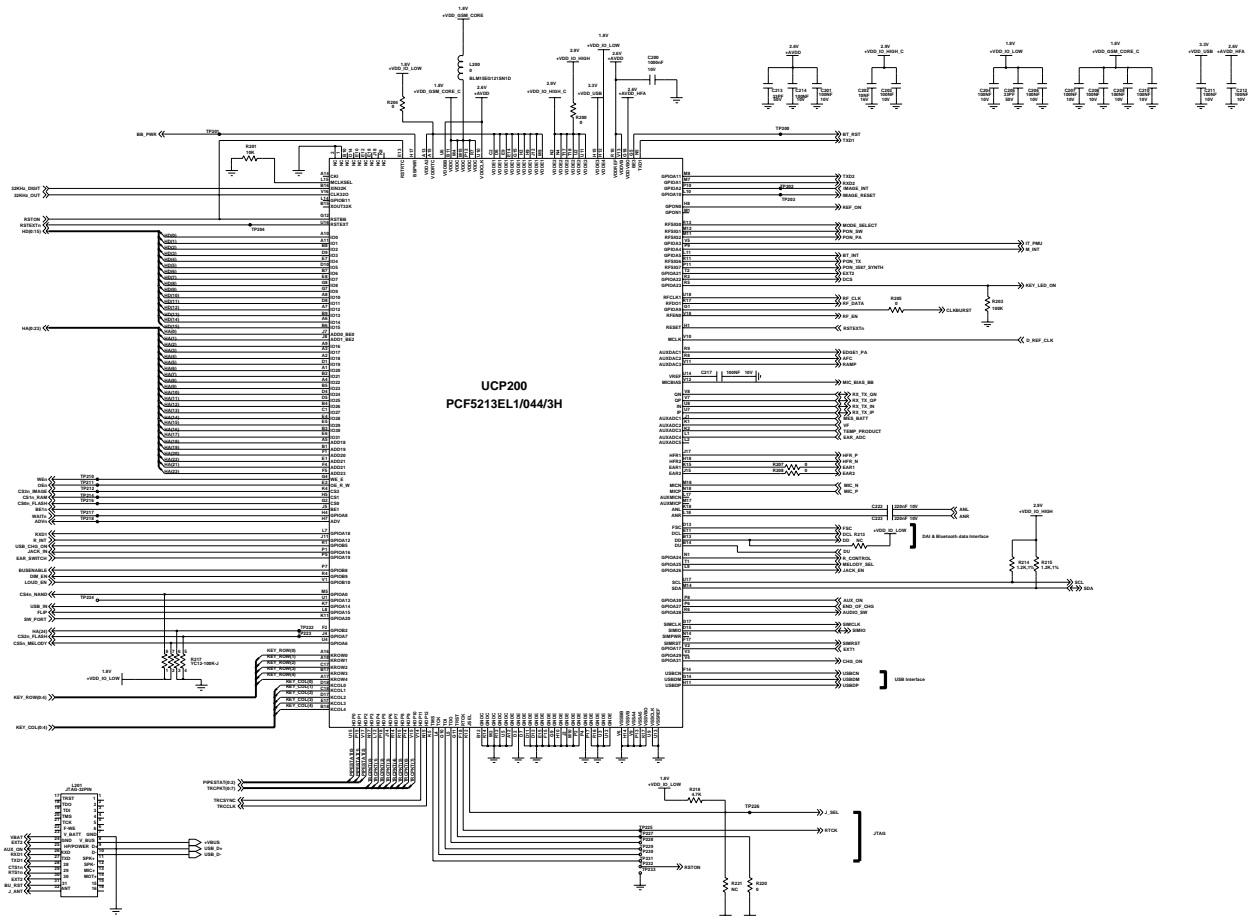

	VCC1	VCC2	VCC3
Tu558A001	PH	L	L
Tu558B001A001	L	PH	LURE
Tu558B001	PH	L	L
Tu558C001	L	L	L
Tu558D001	L	L	PH

Digital External Interface

VOLUME_KEY

CAMERA_KEY