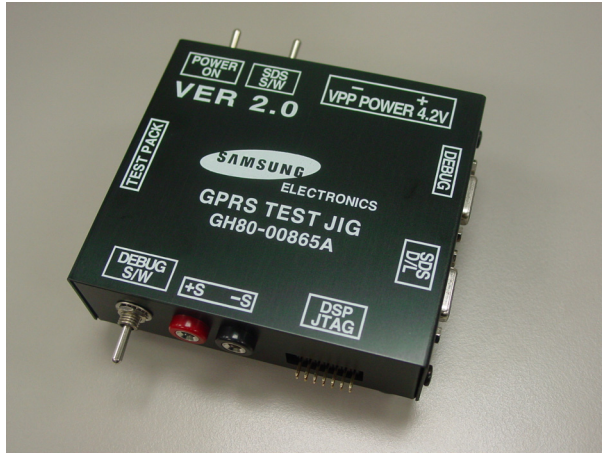

3-3. Test Jig (GH80-00865A)