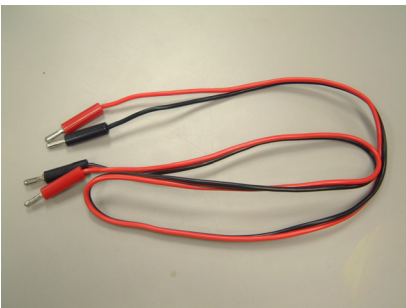

## 3-1. Cellular phone Exploded View

**3-2. Cellular phone Parts list**

Location NO.		Description	SEC CODE	Remark
QMW02		LCD WINDOW	GH72-18145A	
QFR01		FRONT COVER	GH75-05839A	
	QSP05	SPK DECO	GH75-05827A	
QMO01		MOTOR DC	GH31-00137A	
QSP01		SPEAKER	3001-001677	
QLC01		LCD	GH07-00555A	
QMP01		MAIN PBA	GH92-01984A	
QAN02		ANTENNA	GH42-00520A	
QRE01		REAR COVER	GH75-05840A	
QRF03		EARJACK COVER	GH72-18144A	
QCR04		SCREW MACHINE	6001-001479	
QRF01		RF SHEET	GH74-13093A	
QSC01		SCREW COVER	GH72-20329A	
QMI05		MIC HOLDER	GH73-03844A	
QIF01		IF COVER	GH72-18131A	
QKP01		KEYPAD	GH75-05879A	
QME01		UNIT METAL DOME	GH59-01935A	
QBA01		BATTERY	GH43-01665A	

### 3-3. Test Jig (GH80-00865A)

3-3-1. RF Test Cable  
(GH39-00283A)

3-3-2. Test Cable  
(GH39-00127A)

3-3-3. Serial Cable

3-3-4. Power Supply Cable

3-3-5. DATA CABLE  
(GH39-00305A)

3-3-6. TA  
(GH44-00701A)