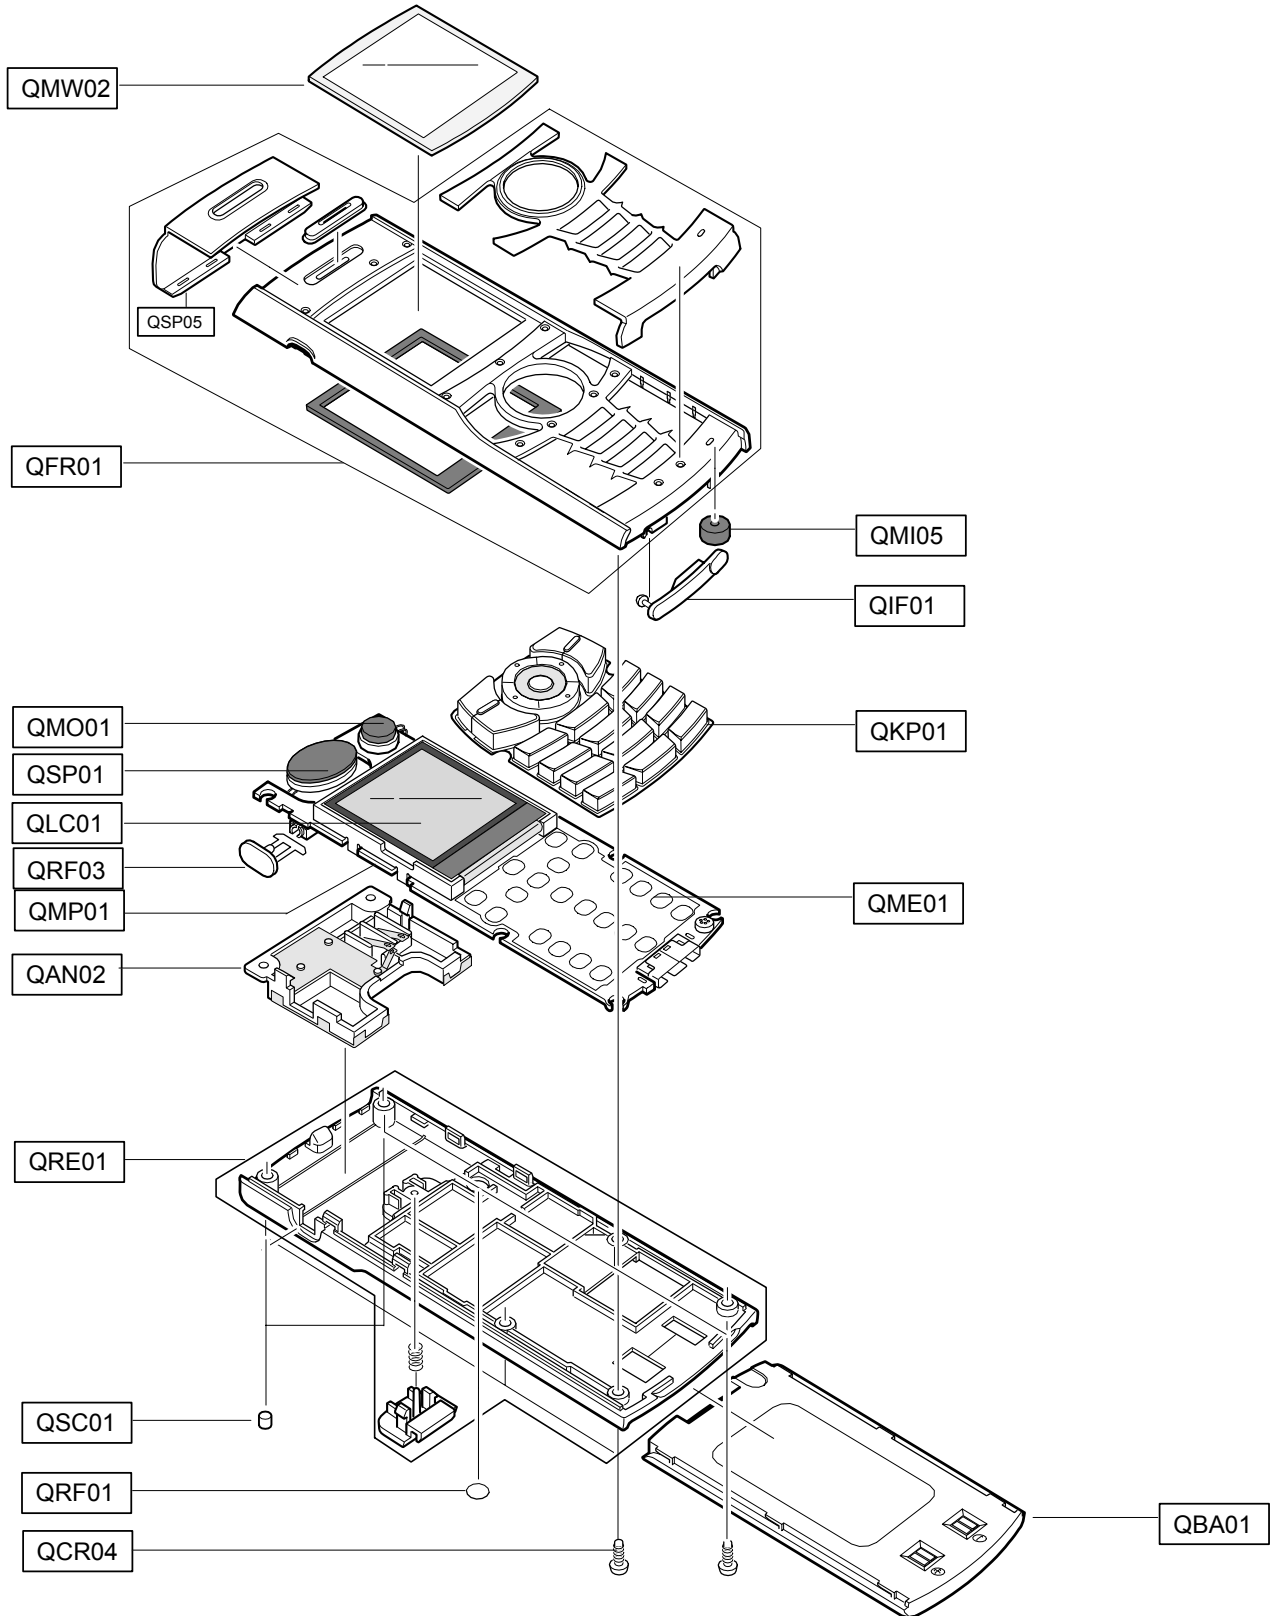

# 3. SGH-X140 Exploded View and Parts List

---

## 3-1. Cellular phone Exploded View

**3-2. Cellular phone Parts list**

Location NO.		Description	SEC CODE	Remark
QMW02		LCD WINDOW	GH72-18145A	
QFR01		FRONT COVER	GH75-05839A	
	QSP05	SPK DECO	GH75-05827A	
QMO01		MOTOR DC	GH31-00137A	
QSP01		SPEAKER	3001-001677	
QLC01		LCD	GH07-00555A	
QMP01		MAIN PBA	GH92-01984A	
QAN02		ANTENNA	GH42-00520A	
QRE01		REAR COVER	GH75-05840A	
QRF03		EARJACK COVER	GH72-18144A	
QCR04		SCREW MACHINE	6001-001479	
QRF01		RF SHEET	GH74-13093A	
QSC01		SCREW COVER	GH72-20329A	
QMI05		MIC HOLDER	GH73-03844A	
QIF01		IF COVER	GH72-18131A	
QKP01		KEYPAD	GH75-05879A	
QME01		UNIT METAL DOME	GH59-01935A	
QBA01		BATTERY	GH43-01665A	