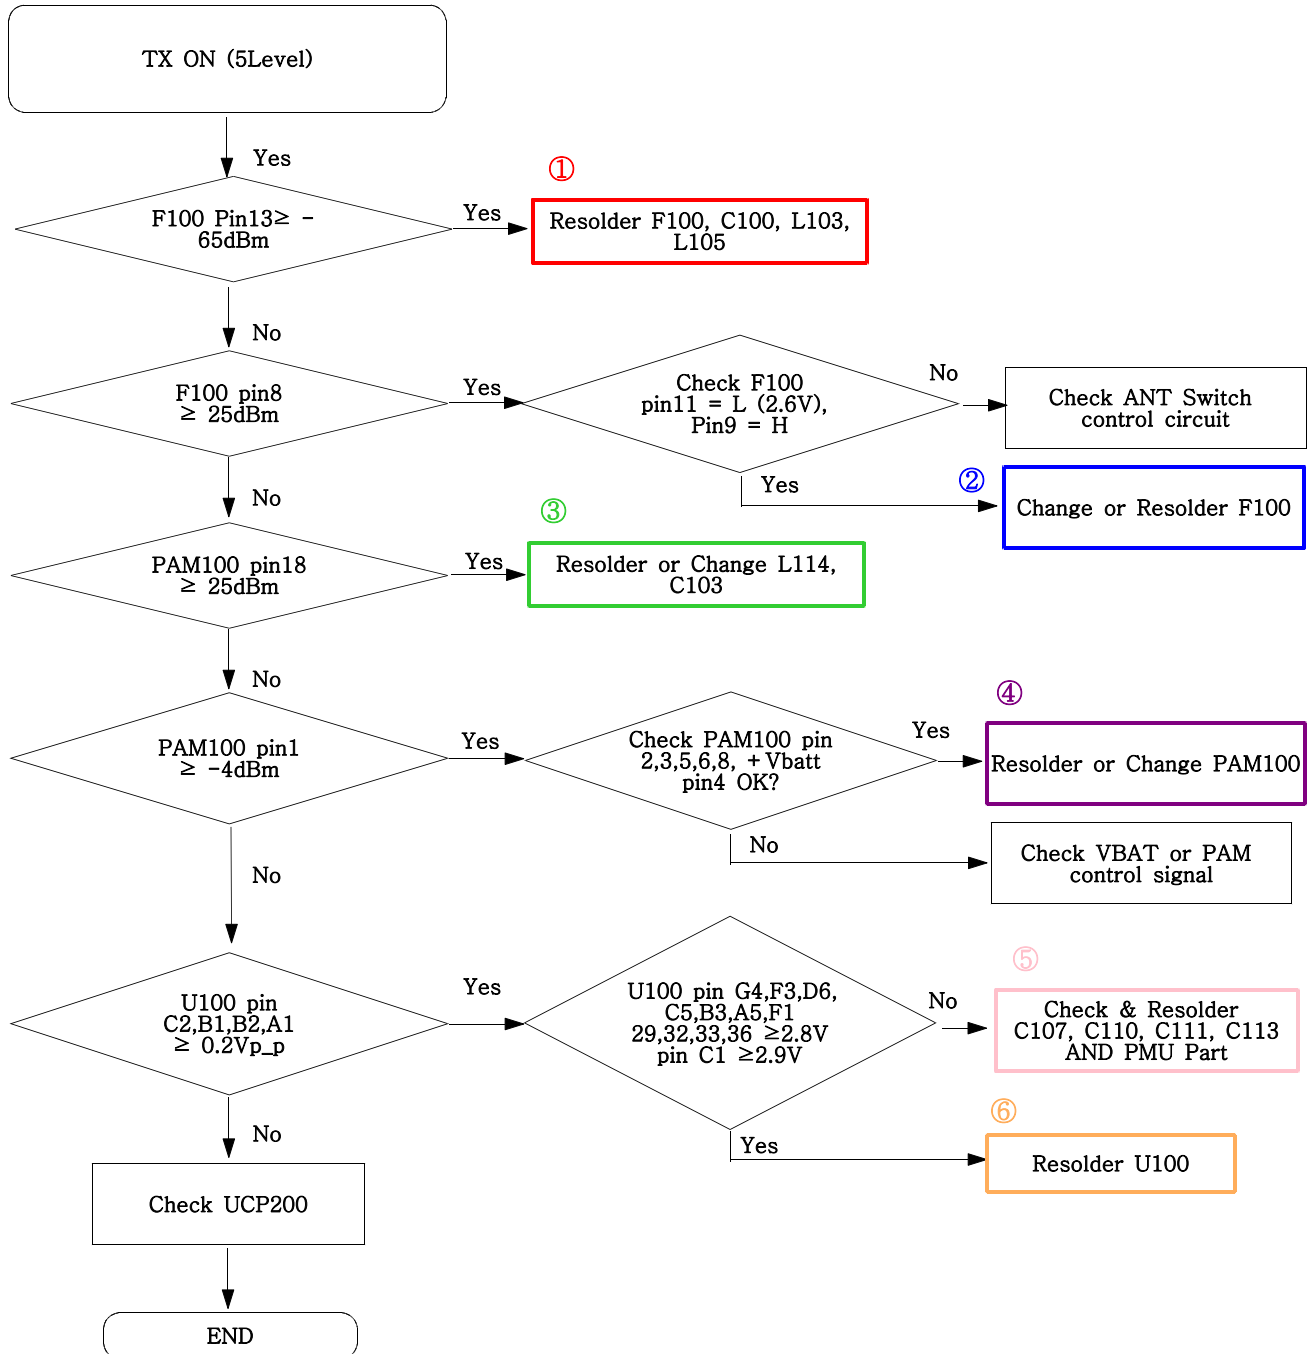

PMIC

9-4. Sim Part

Flow Chart of Troubleshooting

9-5. Microphone Part

Flow Chart of Troubleshooting

9-6. Speaker Part(Melody)

9-7. Key Data Input

9-8. Camera part

9-9. Radio part

Flow Chart of Troubleshooting

9-10. GSM Receiver

9-11. DCS Receiver

9-12. PCS Receiver

Flow Chart of Troubleshooting

9-13. GSM Transmitter

9-14. DCS Transmitter

9-15. PCS Transmitter

Flow Chart of Troubleshooting

9-16. Bluetooth part

Flow Chart of Troubleshooting