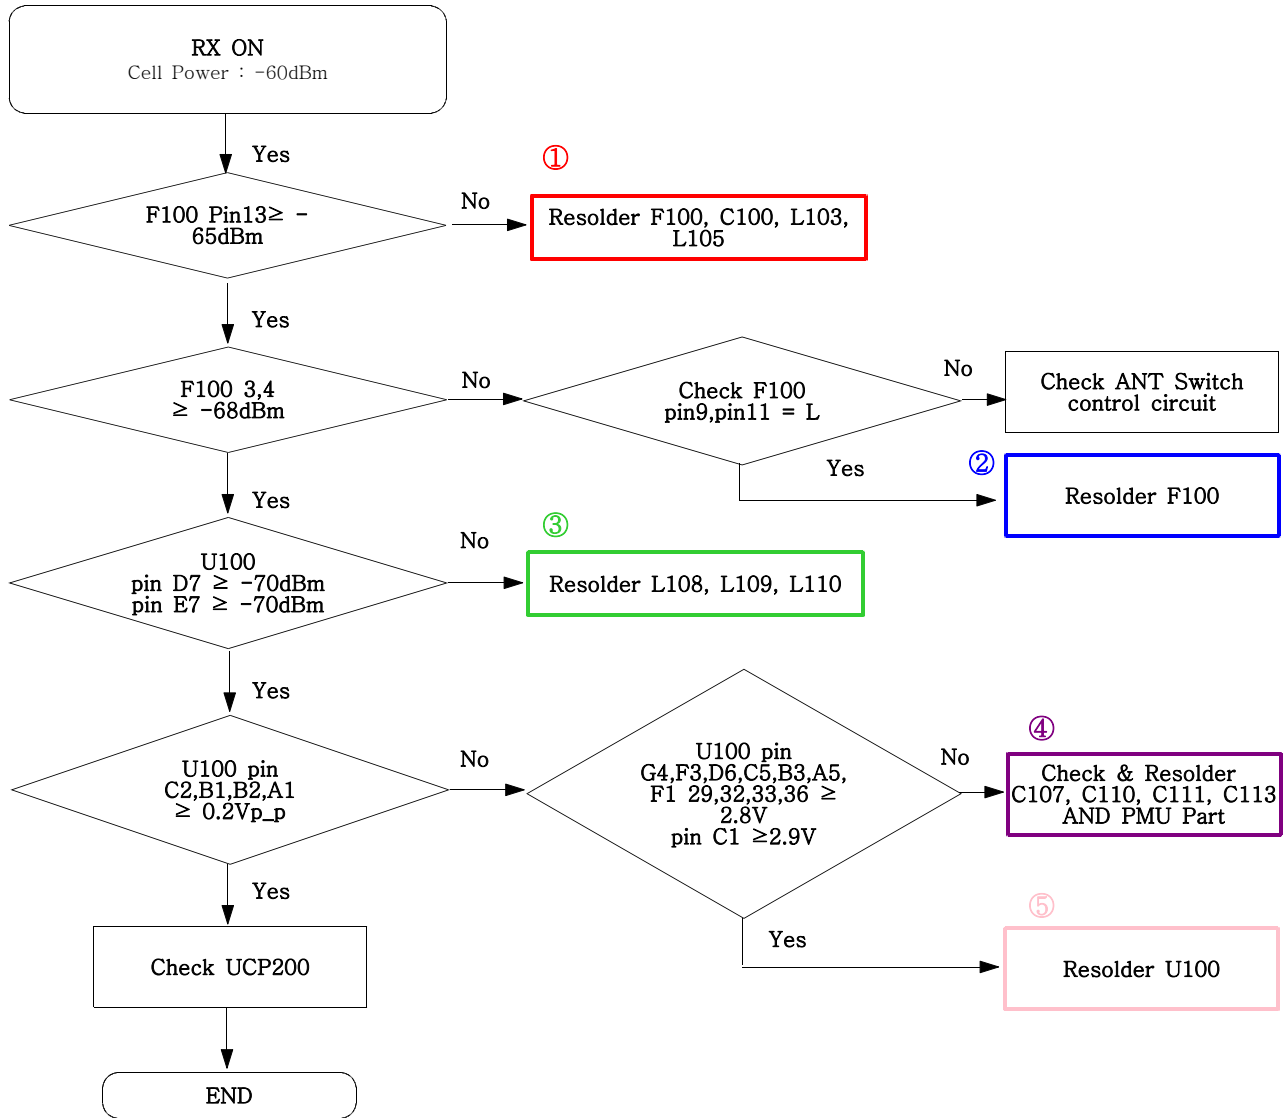

PMIC

9-4. Sim Part

Flow Chart of Troubleshooting

9-5. Microphone Part

Flow Chart of Troubleshooting

9-6. Speaker Part(Melody)

9-7. Key Data Input

9-8. Camera part

9-9. Radio part

Flow Chart of Troubleshooting

9-10. GSM Receiver

9-11. DCS Receiver

9-12. PCS Receiver

Flow Chart of Troubleshooting

9-13. GSM Transmitter

9-14. DCS Transmitter

9-15. PCS Transmitter

Flow Chart of Troubleshooting

9-16. Bluetooth part

Flow Chart of Troubleshooting