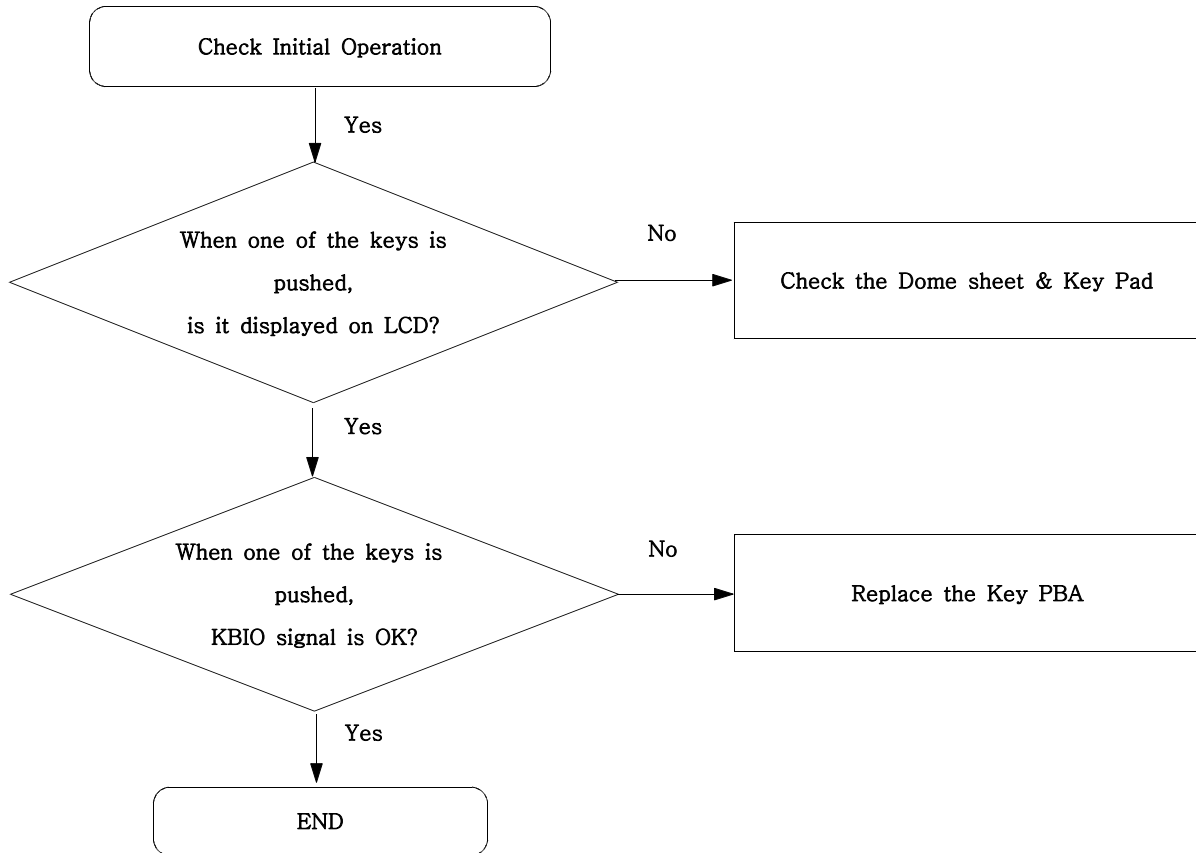

PMIC

9-2. Initial

Flow Chart of Troubleshooting

9-3. Charging Part

Flow Chart of Troubleshooting

SAMSUNG CONFIDENTIAL
THIS DOCUMENT CONTAINS PROPRIETARY INFORMATION. INFORMATION IS NOT TO BE REPRODUCED OR TRANSMITTED IN ANY FORM OR BY ANY MEANS, ELECTRONIC OR MECHANICAL, WITHOUT PERMISSION IN WRITING FROM SAMSUNG ELECTRONICS CO., LTD. ALL RIGHTS RESERVED. SAMSUNG ELECTRONICS CO., LTD. IS NOT RESPONSIBLE FOR ANY DAMAGES CAUSED BY THIS DOCUMENT. © 2012 SAMSUNG ELECTRONICS CO., LTD. ALL RIGHTS RESERVED.

PMIC

9-4. Sim Part

Flow Chart of Troubleshooting

9-5. Microphone Part

Flow Chart of Troubleshooting

9-6. Speaker Part(Melody)

9-7. Key Data Input

9-8. Camera part

9-9. Radio part

Flow Chart of Troubleshooting

9-10. GSM Receiver

9-11. DCS Receiver

9-12. PCS Receiver

Flow Chart of Troubleshooting

9-13. GSM Transmitter

9-14. DCS Transmitter