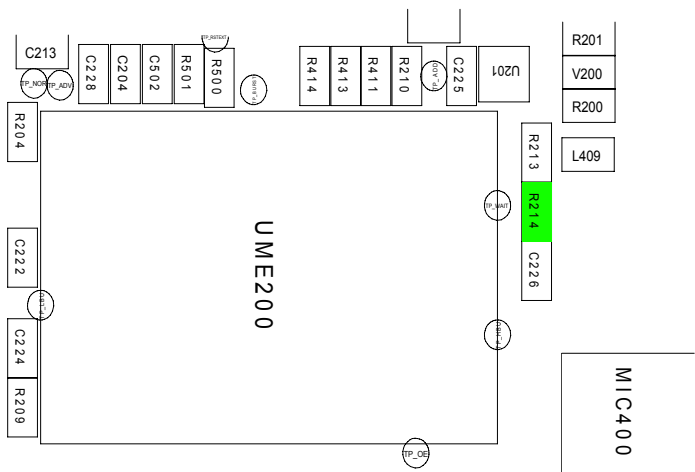

PMIC

9-2. Initial

Flow Chart of Troubleshooting

9-3. Charging Part

Flow Chart of Troubleshooting

SAMSUNG CONFIDENTIAL
THIS DOCUMENT CONTAINS PROPRIETARY INFORMATION. INFORMATION IS NOT TO BE REPRODUCED OR TRANSMITTED IN ANY FORM OR BY ANY MEANS, ELECTRONIC OR MECHANICAL, WITHOUT PERMISSION IN WRITING FROM SAMSUNG ELECTRONICS CO., LTD. ALL RIGHTS RESERVED. SAMSUNG ELECTRONICS CO., LTD. IS NOT RESPONSIBLE FOR ANY DAMAGES CAUSED BY THIS DOCUMENT. © 2012 SAMSUNG ELECTRONICS CO., LTD. ALL RIGHTS RESERVED.

PMIC

9-4. Sim Part

Flow Chart of Troubleshooting

9-5. Microphone Part

Flow Chart of Troubleshooting

9-6. Speaker Part(Melody)

9-7. Key Data Input

9-8. Camera part