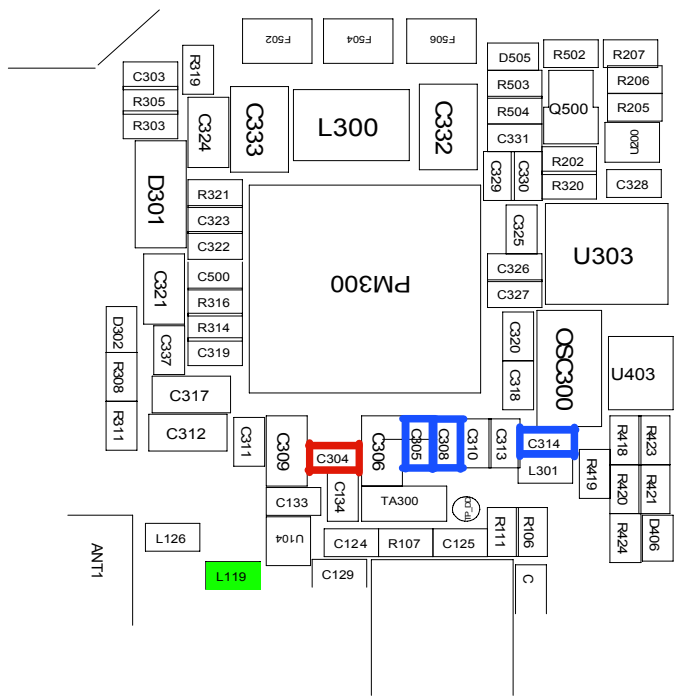

Flow Chart of Troubleshooting

PMIC