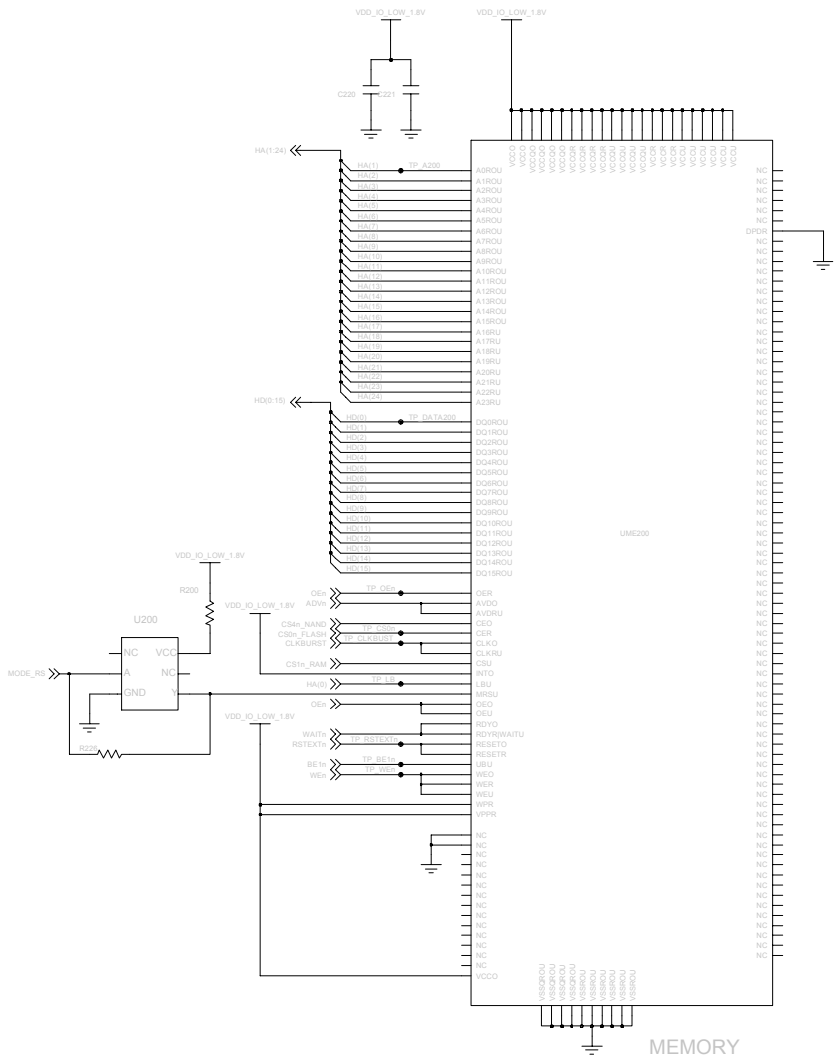

9. Flow Chart of Troubleshooting

9-1. Power On

Flow Chart of Troubleshooting

SAMSUNG CONFIDENTIAL
 THIS DOCUMENT CONTAINS PROPRIETARY INFORMATION. INFORMATION IS NOT TO BE DISCLOSED TO ANY OTHER PERSONS WITHOUT THE WRITTEN PERMISSION OF SAMSUNG ELECTRONICS CO., LTD. ALL RIGHTS RESERVED. THIS DOCUMENT IS THE PROPERTY OF SAMSUNG ELECTRONICS CO., LTD. AND IS NOT TO BE REPRODUCED OR TRANSMITTED IN ANY FORM OR BY ANY MEANS, ELECTRONIC OR MECHANICAL, INCLUDING PHOTOCOPYING, RECORDING, OR BY ANY INFORMATION STORAGE AND RETRIEVAL SYSTEM. WITHOUT PERMISSION IN WRITING FROM SAMSUNG ELECTRONICS CO., LTD.

PMIC

9-2. Initial

Flow Chart of Troubleshooting

9-3. Charging Part

Flow Chart of Troubleshooting

SAMSUNG CONFIDENTIAL
THIS DOCUMENT CONTAINS PROPRIETARY INFORMATION. INFORMATION IS NOT TO BE REPRODUCED OR TRANSMITTED IN ANY FORM OR BY ANY MEANS, ELECTRONIC OR MECHANICAL, WITHOUT PERMISSION IN WRITING FROM SAMSUNG ELECTRONICS CO., LTD. ALL RIGHTS RESERVED. SAMSUNG ELECTRONICS CO., LTD. IS NOT RESPONSIBLE FOR ANY DAMAGES CAUSED BY THIS DOCUMENT. © 2012 SAMSUNG ELECTRONICS CO., LTD. ALL RIGHTS RESERVED.

PMIC

9-4. Sim Part

Flow Chart of Troubleshooting

9-5. Microphone Part

Flow Chart of Troubleshooting

9-6. Speaker Part(Melody)

9-7. Key Data Input

9-8. Camera part

9-15. PCS Transmitter

Flow Chart of Troubleshooting

9-16. Bluetooth part

Flow Chart of Troubleshooting