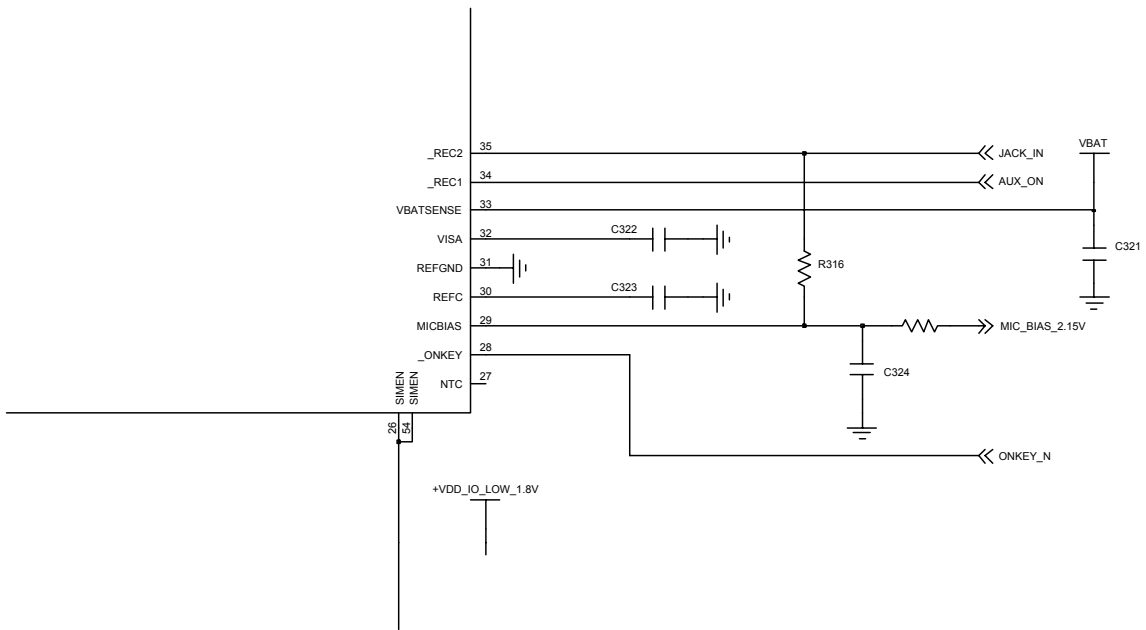

PMIC

9-4. Sim Part

Flow Chart of Troubleshooting

9-5. Microphone Part

Flow Chart of Troubleshooting

9-6. Speaker Part(Melody)

9-7. Key Data Input

9-8. Camera part

9-9. Radio part

Flow Chart of Troubleshooting

9-10. GSM Receiver

9-11. DCS Receiver

9-12. PCS Receiver

Flow Chart of Troubleshooting

9-13. GSM Transmitter

9-14. DCS Transmitter

9-15. PCS Transmitter

Flow Chart of Troubleshooting

9-16. Bluetooth part

Flow Chart of Troubleshooting