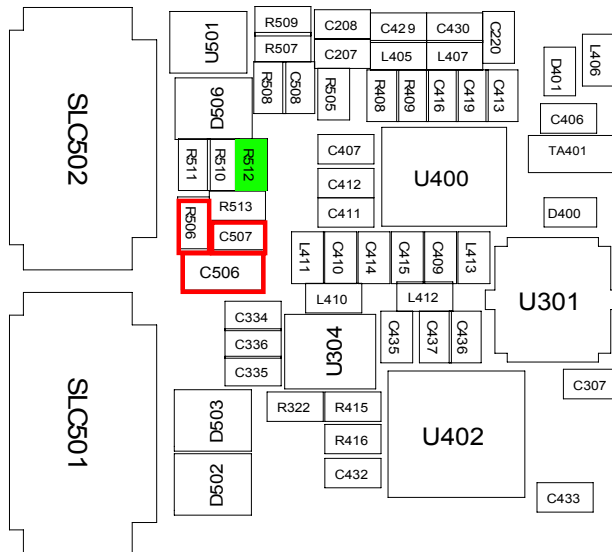

PMIC

9-2. Initial

Flow Chart of Troubleshooting

9-3. Charging Part

Flow Chart of Troubleshooting

SAMSUNG CONFIDENTIAL
THIS DOCUMENT CONTAINS PROPRIETARY INFORMATION. INFORMATION IS NOT TO BE REPRODUCED OR TRANSMITTED IN ANY FORM OR BY ANY MEANS, ELECTRONIC OR MECHANICAL, WITHOUT PERMISSION IN WRITING FROM SAMSUNG ELECTRONICS CO., LTD. ALL RIGHTS RESERVED. SAMSUNG ELECTRONICS CO., LTD. IS NOT RESPONSIBLE FOR ANY DAMAGES CAUSED BY THIS DOCUMENT. © 2012 SAMSUNG ELECTRONICS CO., LTD. ALL RIGHTS RESERVED.

PMIC

9-4. Sim Part

Flow Chart of Troubleshooting

9-5. Microphone Part

Flow Chart of Troubleshooting

9-6. Speaker Part(Melody)

9-7. Key Data Input

9-8. Camera part