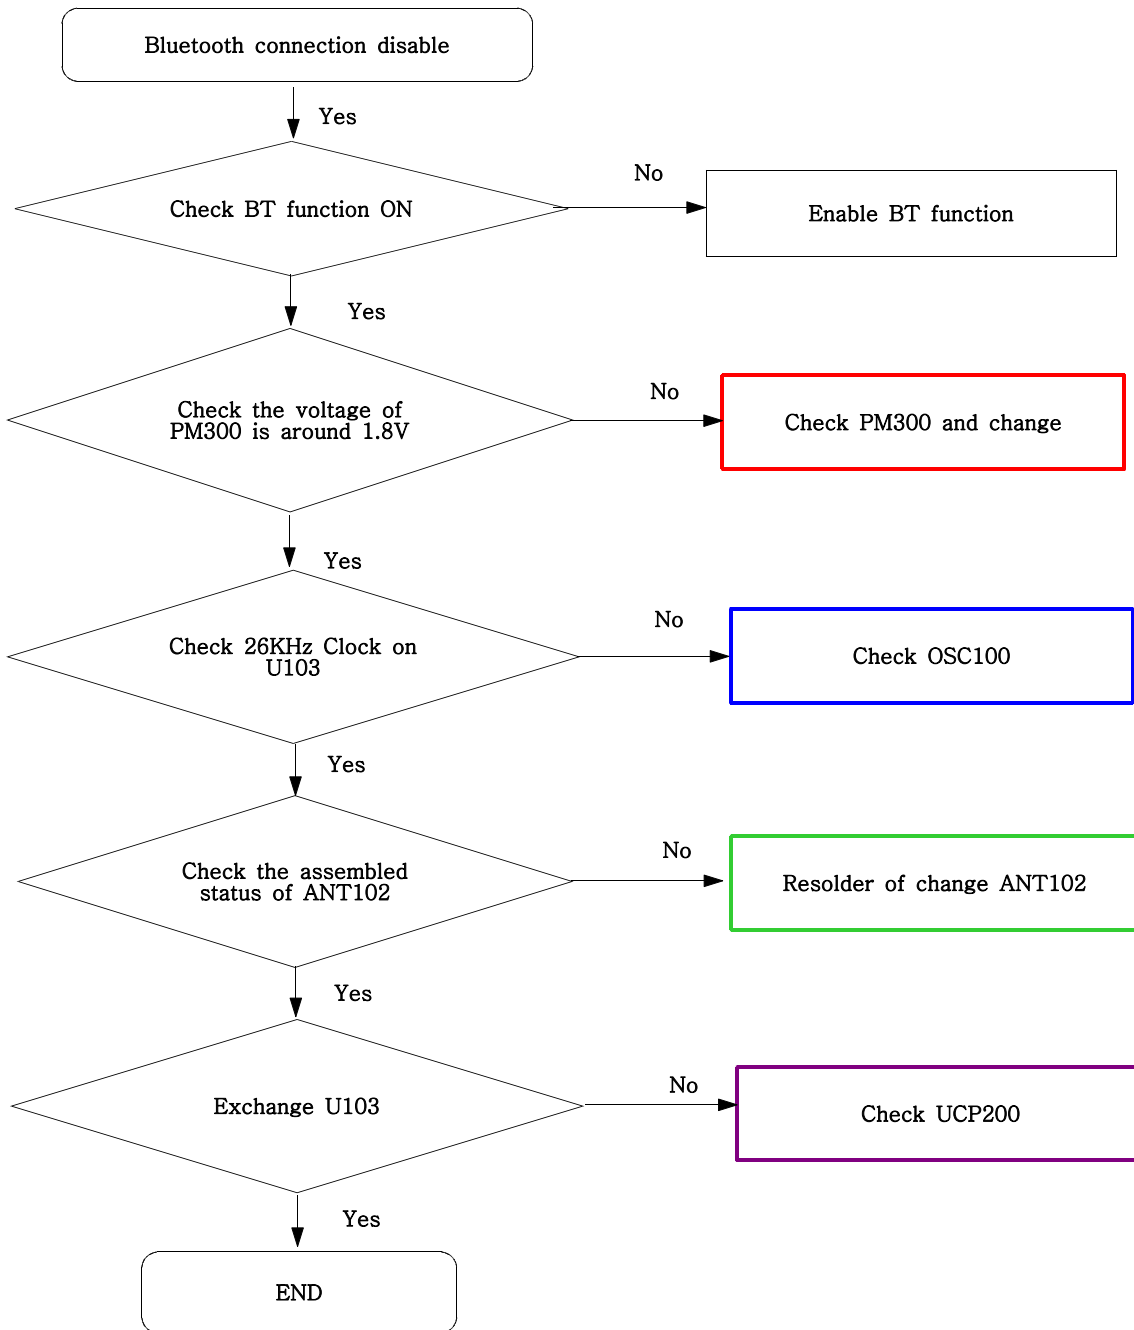

9-9. Radio part

Flow Chart of Troubleshooting

9-10. GSM Receiver

9-11. DCS Receiver

9-12. PCS Receiver

Flow Chart of Troubleshooting

9-13. GSM Transmitter

9-14. DCS Transmitter

9-15. PCS Transmitter

Flow Chart of Troubleshooting

9-16. Bluetooth part

Flow Chart of Troubleshooting