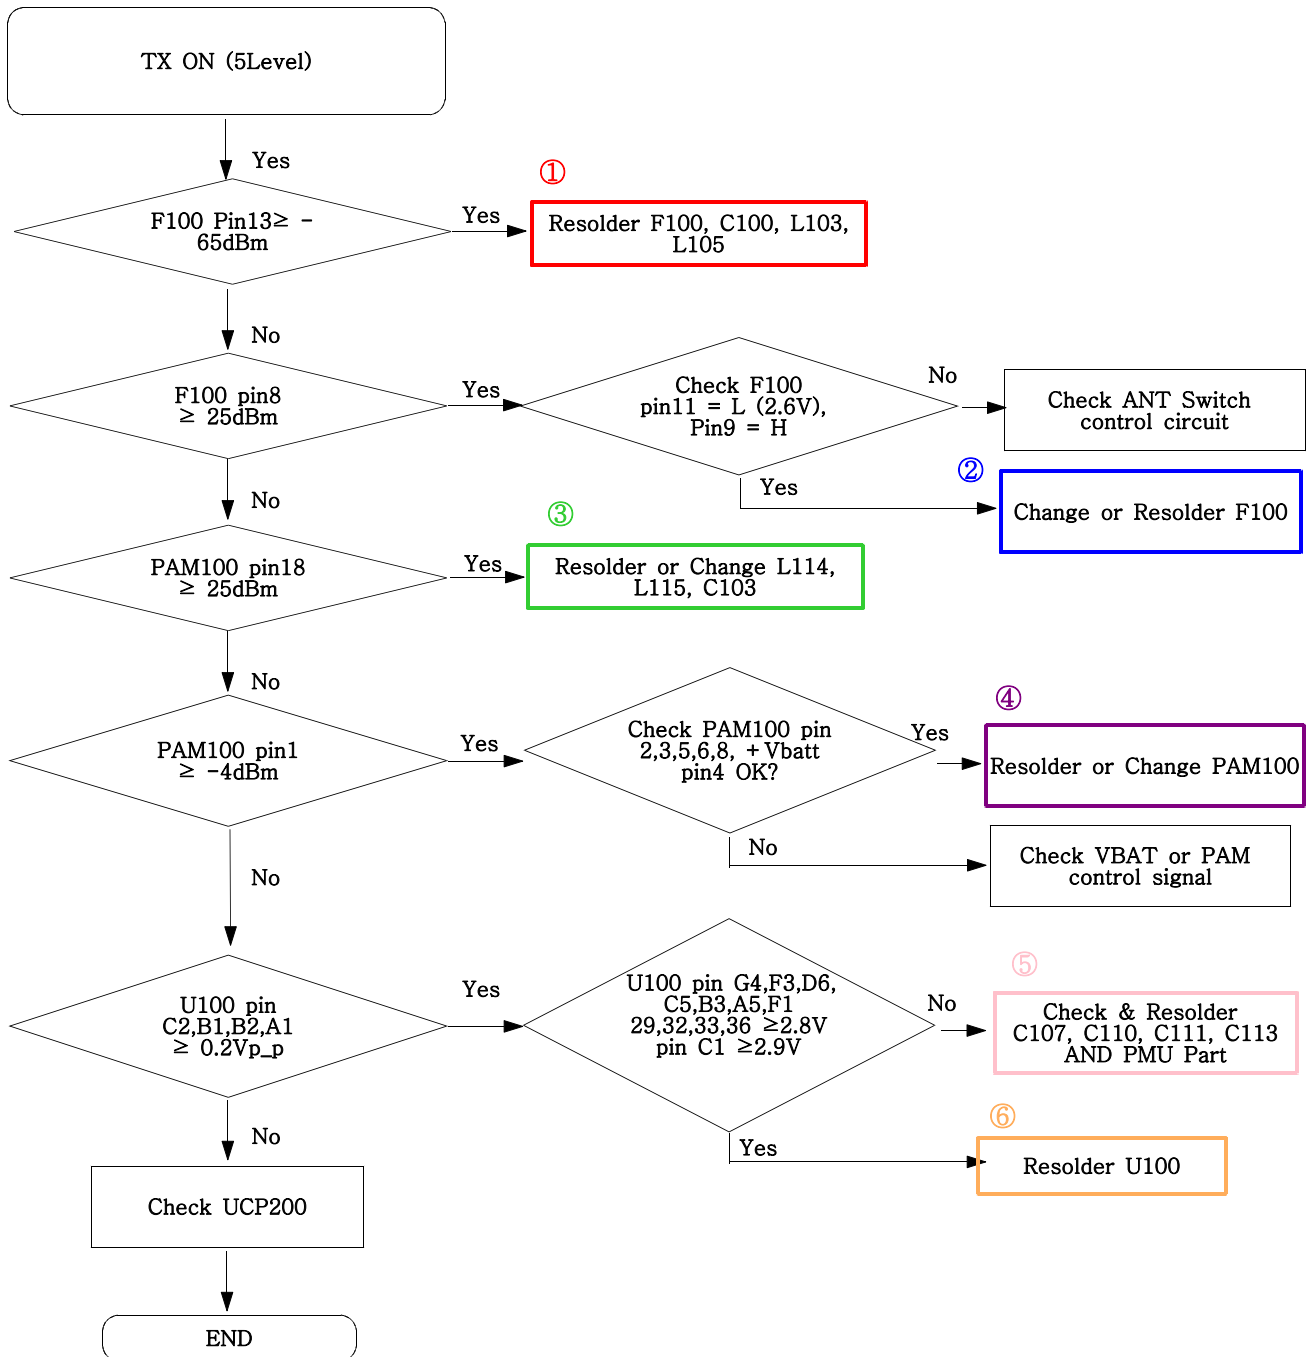

PMIC

9-4. Sim Part

Flow Chart of Troubleshooting

9-5. Microphone Part

Flow Chart of Troubleshooting

9-6. Speaker Part(Melody)

9-7. Key Data Input

9-8. Camera part

9-9. Radio part

Flow Chart of Troubleshooting

9-10. GSM Receiver

9-11. DCS Receiver

9-12. PCS Receiver

Flow Chart of Troubleshooting

9-13. GSM Transmitter

9-14. DCS Transmitter

9-15. PCS Transmitter

Flow Chart of Troubleshooting

9-16. Bluetooth part

Flow Chart of Troubleshooting