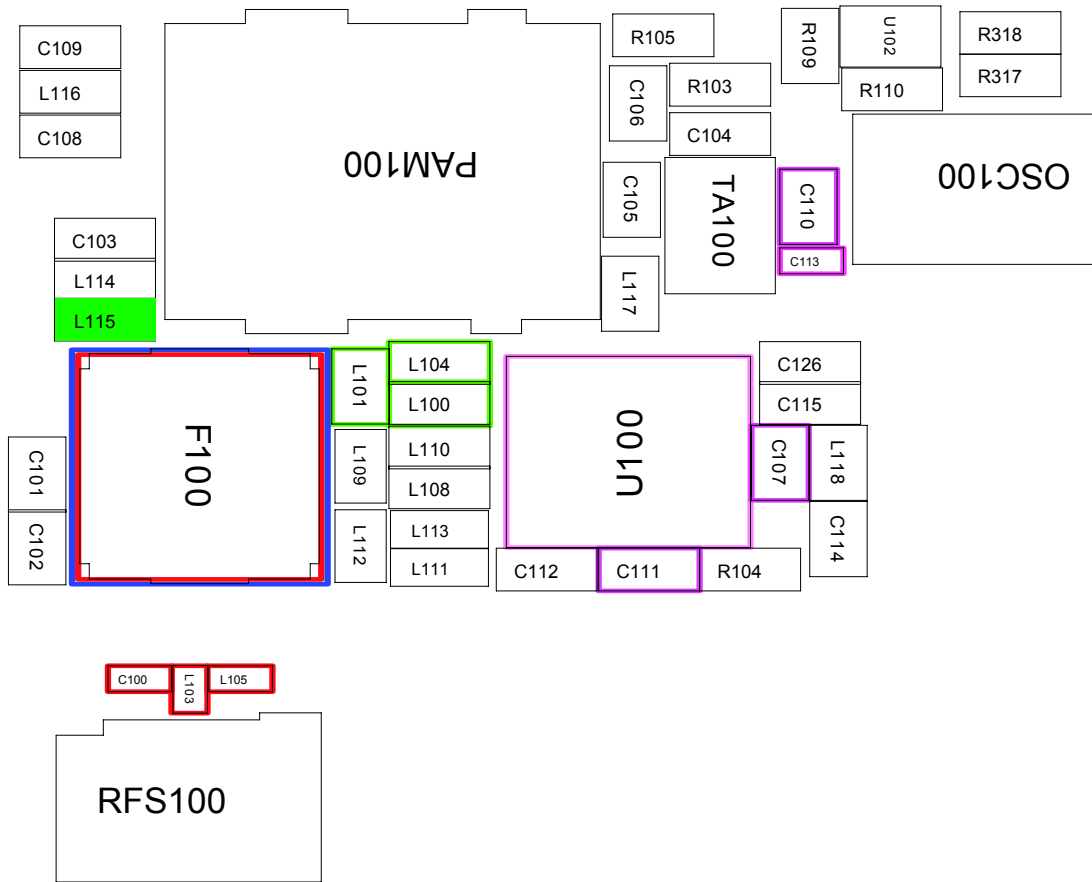

PMIC

9-4. Sim Part

Flow Chart of Troubleshooting

9-5. Microphone Part

Flow Chart of Troubleshooting

9-6. Speaker Part(Melody)

9-7. Key Data Input

9-8. Camera part

9-9. Radio part

Flow Chart of Troubleshooting

9-10. GSM Receiver

9-11. DCS Receiver

9-12. PCS Receiver

Flow Chart of Troubleshooting

9-13. GSM Transmitter

9-14. DCS Transmitter

9-15. PCS Transmitter

Flow Chart of Troubleshooting

9-16. Bluetooth part

Flow Chart of Troubleshooting