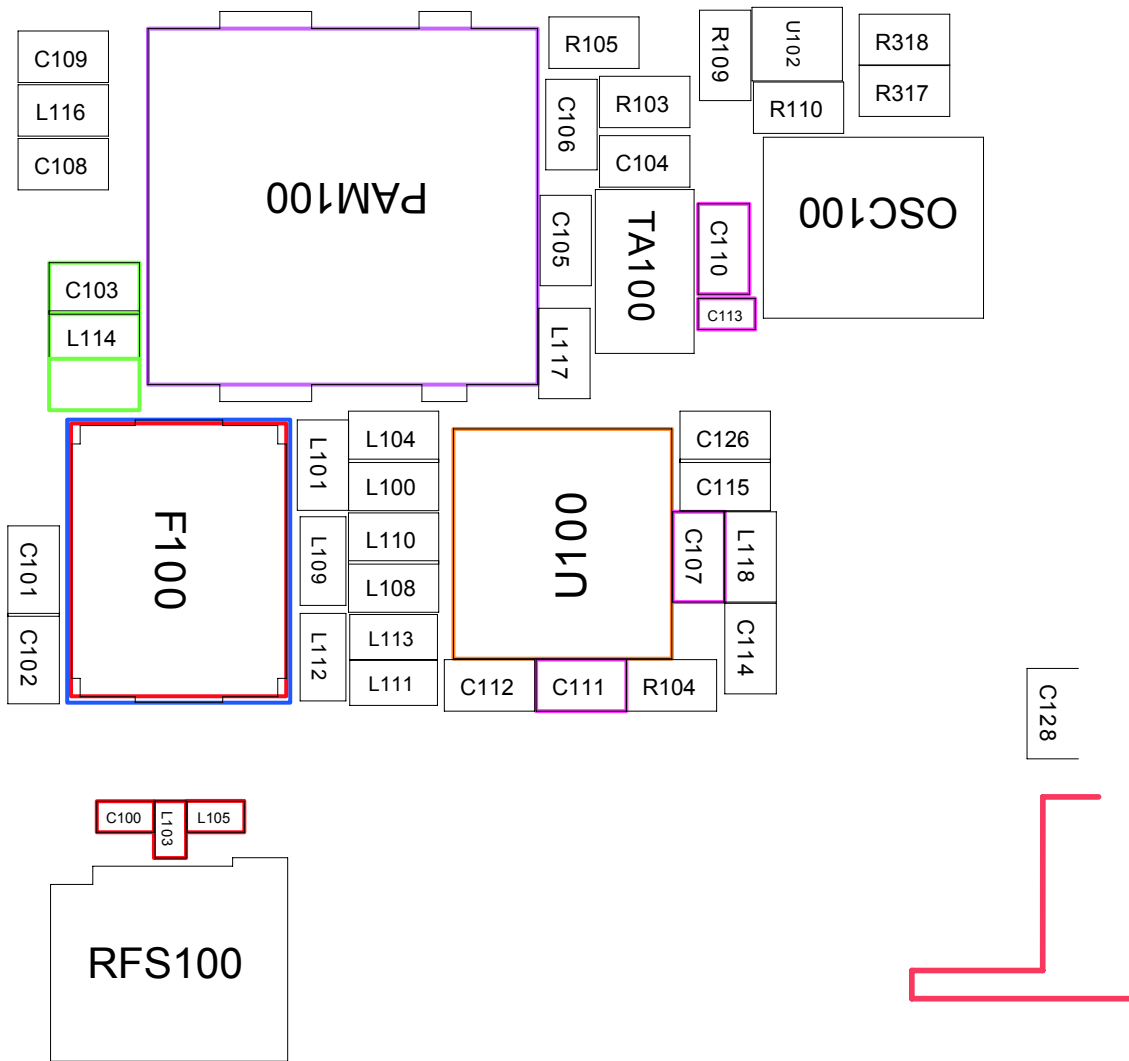

PMIC

9-4. Sim Part

Flow Chart of Troubleshooting

9-5. Microphone Part

Flow Chart of Troubleshooting

9-6. Speaker Part(Melody)

9-7. Key Data Input

9-8. Camera part

9-9. Radio part

Flow Chart of Troubleshooting

9-10. GSM Receiver

9-11. DCS Receiver

9-12. PCS Receiver

Flow Chart of Troubleshooting

9-13. GSM Transmitter

9-14. DCS Transmitter

9-15. PCS Transmitter

Flow Chart of Troubleshooting

9-16. Bluetooth part

Flow Chart of Troubleshooting