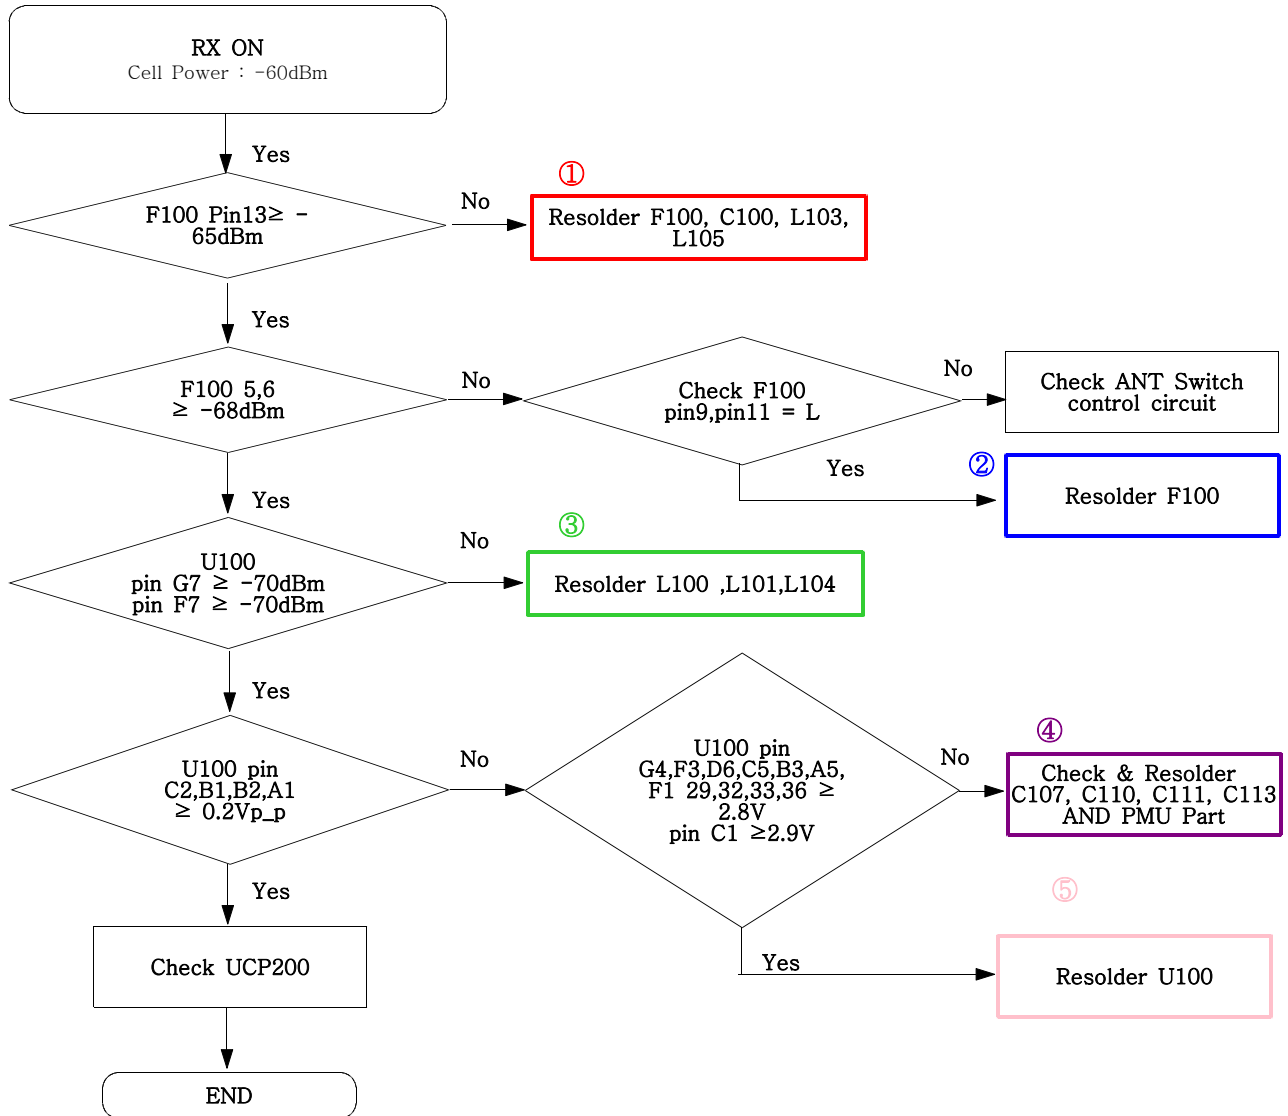

PMIC

9-4. Sim Part

Flow Chart of Troubleshooting

9-5. Microphone Part

Flow Chart of Troubleshooting

9-6. Speaker Part(Melody)

9-7. Key Data Input

9-8. Camera part

9-9. Radio part

Flow Chart of Troubleshooting

9-10. GSM Receiver

9-11. DCS Receiver

9-12. PCS Receiver

Flow Chart of Troubleshooting

9-13. GSM Transmitter

9-14. DCS Transmitter

9-15. PCS Transmitter

Flow Chart of Troubleshooting

9-16. Bluetooth part

Flow Chart of Troubleshooting