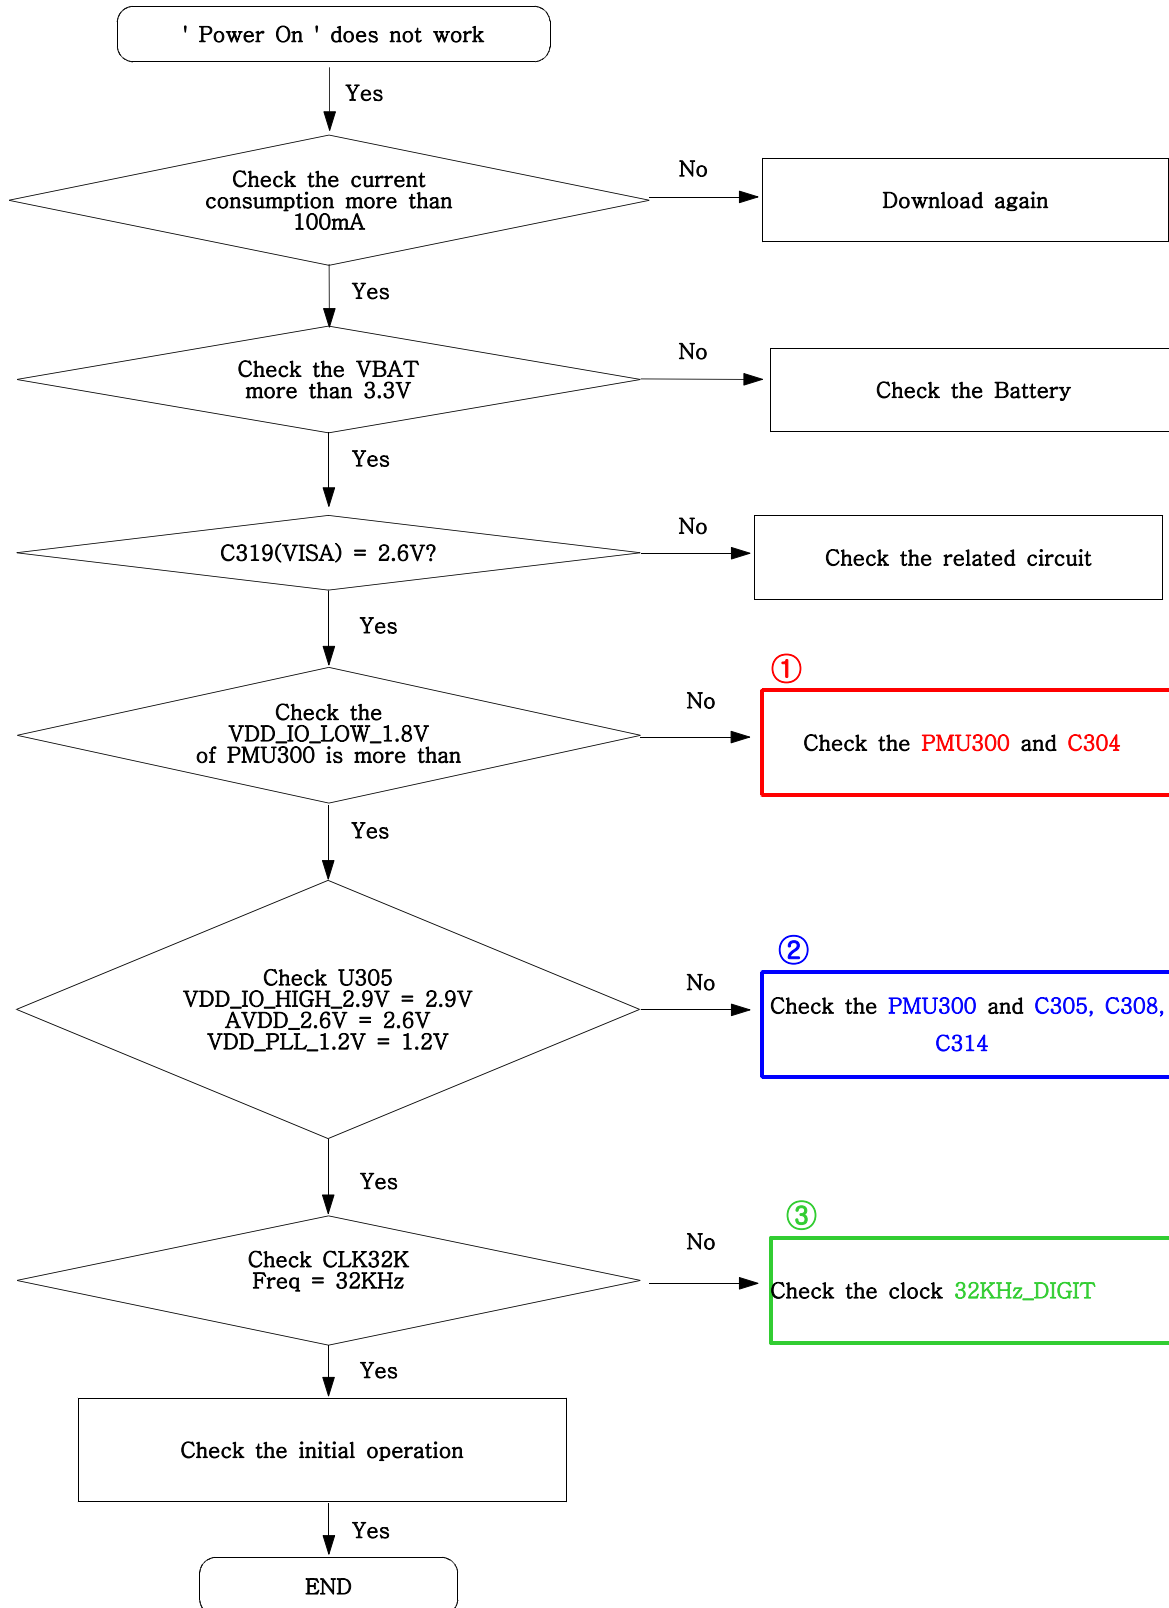

9. Flow Chart of Troubleshooting

9-1. Power On

Flow Chart of Troubleshooting

SAMSUNG CONFIDENTIAL
 THIS DOCUMENT CONTAINS PROPRIETARY INFORMATION. INFORMATION IS NOT TO BE DISCLOSED TO ANY OTHER PERSONS WITHOUT THE WRITTEN PERMISSION OF SAMSUNG ELECTRONICS CO., LTD. ALL RIGHTS RESERVED. THIS DOCUMENT IS THE PROPERTY OF SAMSUNG ELECTRONICS CO., LTD. AND IS NOT TO BE REPRODUCED OR TRANSMITTED IN ANY FORM OR BY ANY MEANS, ELECTRONIC OR MECHANICAL, INCLUDING PHOTOCOPYING, RECORDING, OR BY ANY INFORMATION STORAGE AND RETRIEVAL SYSTEM. WITHOUT PERMISSION IN WRITING FROM SAMSUNG ELECTRONICS CO., LTD.

PMIC

9-2. Initial

Flow Chart of Troubleshooting

9-3. Charging Part

Flow Chart of Troubleshooting

SAMSUNG CONFIDENTIAL
THIS DOCUMENT CONTAINS PROPRIETARY INFORMATION. INFORMATION IS NOT TO BE REPRODUCED OR TRANSMITTED IN ANY FORM OR BY ANY MEANS, ELECTRONIC OR MECHANICAL, WITHOUT PERMISSION IN WRITING FROM SAMSUNG ELECTRONICS CO., LTD. ALL RIGHTS RESERVED. SAMSUNG ELECTRONICS CO., LTD. IS NOT RESPONSIBLE FOR ANY DAMAGES CAUSED BY THIS DOCUMENT. © 2012 SAMSUNG ELECTRONICS CO., LTD. ALL RIGHTS RESERVED.

PMIC

9-4. Sim Part

Flow Chart of Troubleshooting

9-5. Microphone Part

Flow Chart of Troubleshooting

9-6. Speaker Part(Melody)

9-7. Key Data Input

9-8. Camera part

9-9. Radio part

Flow Chart of Troubleshooting

9-10. GSM Receiver

9-11. DCS Receiver

9-12. PCS Receiver

Flow Chart of Troubleshooting

9-13. GSM Transmitter

9-14. DCS Transmitter