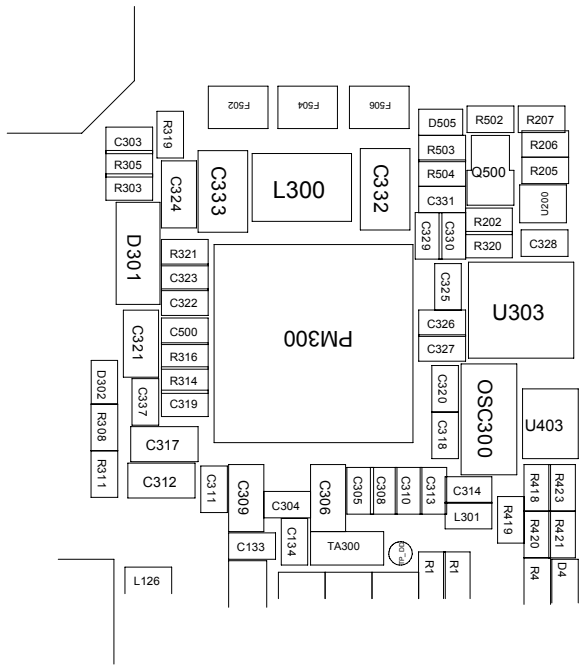

Flow Chart of Troubleshooting