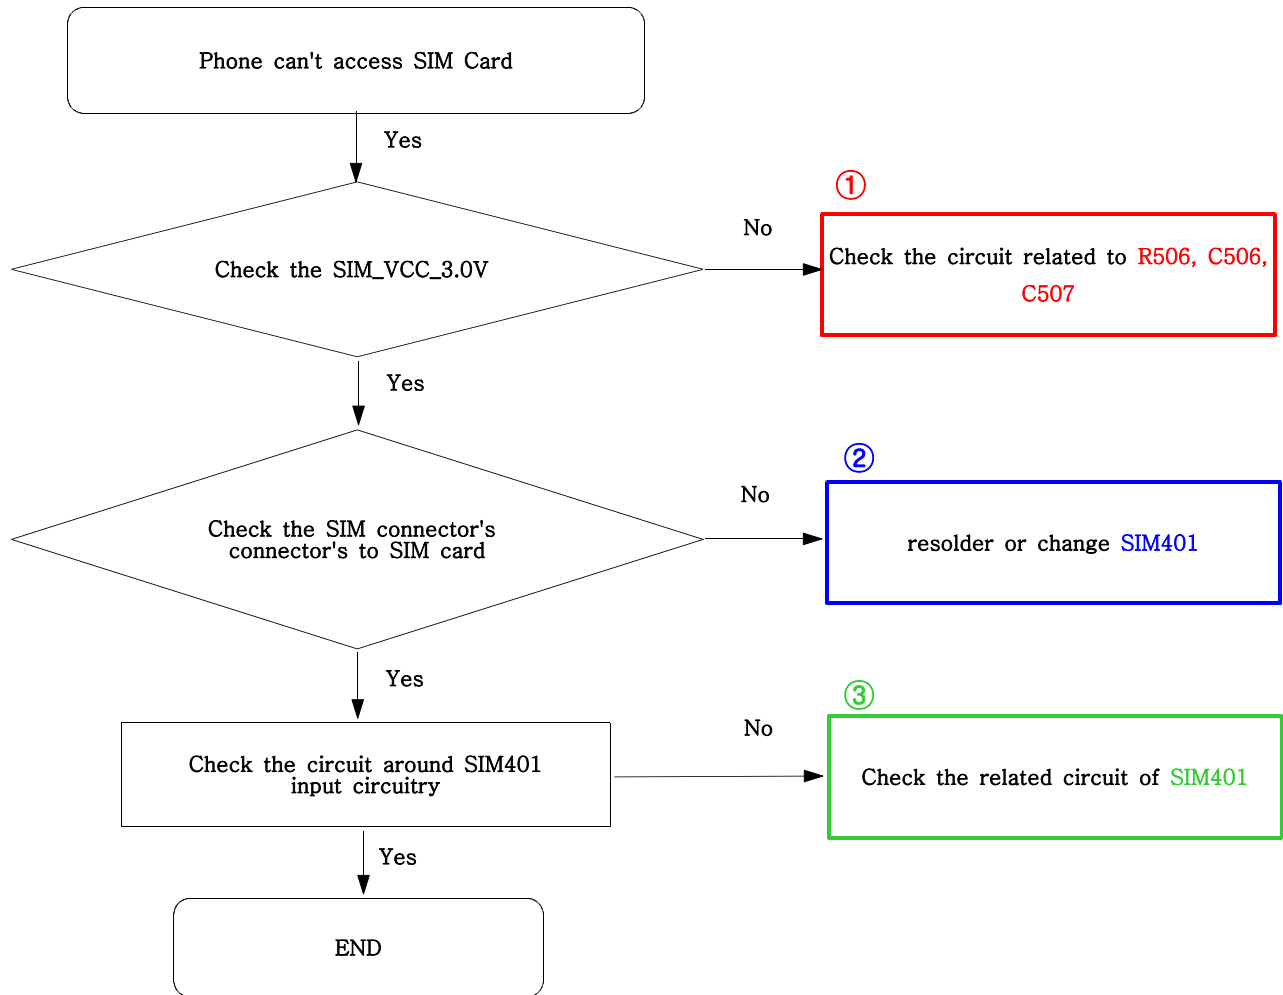

9. Flow Chart of Troubleshooting

9-1. Power On

Flow Chart of Troubleshooting

SAMSUNG CONFIDENTIAL
 THIS DOCUMENT CONTAINS PROPRIETARY INFORMATION. INFORMATION IS NOT TO BE DISCLOSED TO ANY OTHER PERSONS WITHOUT THE WRITTEN PERMISSION OF SAMSUNG ELECTRONICS CO., LTD. ALL RIGHTS RESERVED. THIS DOCUMENT IS THE PROPERTY OF SAMSUNG ELECTRONICS CO., LTD. AND IS NOT TO BE REPRODUCED OR TRANSMITTED IN ANY FORM OR BY ANY MEANS, ELECTRONIC OR MECHANICAL, INCLUDING PHOTOCOPYING, RECORDING, OR BY ANY INFORMATION STORAGE AND RETRIEVAL SYSTEM. WITHOUT PERMISSION IN WRITING FROM SAMSUNG ELECTRONICS CO., LTD.

PMIC

9-2. Initial

Flow Chart of Troubleshooting

9-3. Charging Part

Flow Chart of Troubleshooting

SAMSUNG CONFIDENTIAL
THIS DOCUMENT CONTAINS PROPRIETARY INFORMATION. INFORMATION IS NOT TO BE REPRODUCED OR TRANSMITTED IN ANY FORM OR BY ANY MEANS, ELECTRONIC OR MECHANICAL, WITHOUT PERMISSION IN WRITING FROM SAMSUNG ELECTRONICS CO., LTD. ALL RIGHTS RESERVED. SAMSUNG ELECTRONICS CO., LTD. IS NOT RESPONSIBLE FOR ANY DAMAGES CAUSED BY THIS DOCUMENT. © 2012 SAMSUNG ELECTRONICS CO., LTD. ALL RIGHTS RESERVED.

PMIC

9-4. Sim Part

Flow Chart of Troubleshooting

9-5. Microphone Part

Flow Chart of Troubleshooting

9-6. Speaker Part(Melody)

9-7. Key Data Input

9-8. Camera part