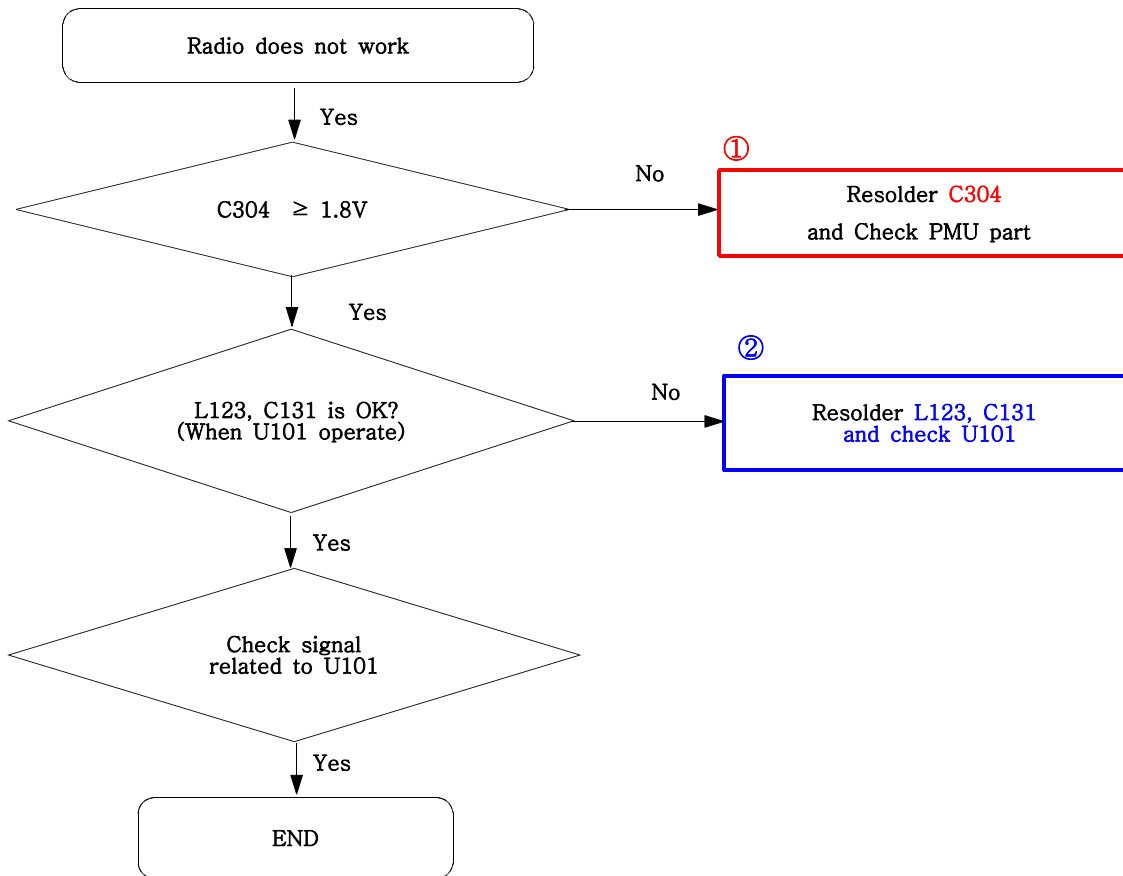

PMIC

9-2. Initial

Flow Chart of Troubleshooting

9-3. Charging Part

Flow Chart of Troubleshooting

SAMSUNG CONFIDENTIAL
THIS DOCUMENT CONTAINS PROPRIETARY INFORMATION. INFORMATION IS NOT TO BE REPRODUCED OR TRANSMITTED IN ANY FORM OR BY ANY MEANS, ELECTRONIC OR MECHANICAL, WITHOUT PERMISSION IN WRITING FROM SAMSUNG ELECTRONICS CO., LTD. ALL RIGHTS RESERVED. SAMSUNG ELECTRONICS CO., LTD. IS NOT RESPONSIBLE FOR ANY DAMAGES CAUSED BY THIS DOCUMENT. © 2012 SAMSUNG ELECTRONICS CO., LTD. ALL RIGHTS RESERVED.

PMIC

9-4. Sim Part

Flow Chart of Troubleshooting

9-5. Microphone Part

Flow Chart of Troubleshooting

9-6. Speaker Part(Melody)

9-7. Key Data Input

9-8. Camera part

9-9. Radio part

Flow Chart of Troubleshooting

9-10. GSM Receiver

9-11. DCS Receiver

9-12. PCS Receiver

Flow Chart of Troubleshooting

9-13. GSM Transmitter

9-14. DCS Transmitter

9-15. PCS Transmitter

Flow Chart of Troubleshooting

9-16. Bluetooth part

Flow Chart of Troubleshooting