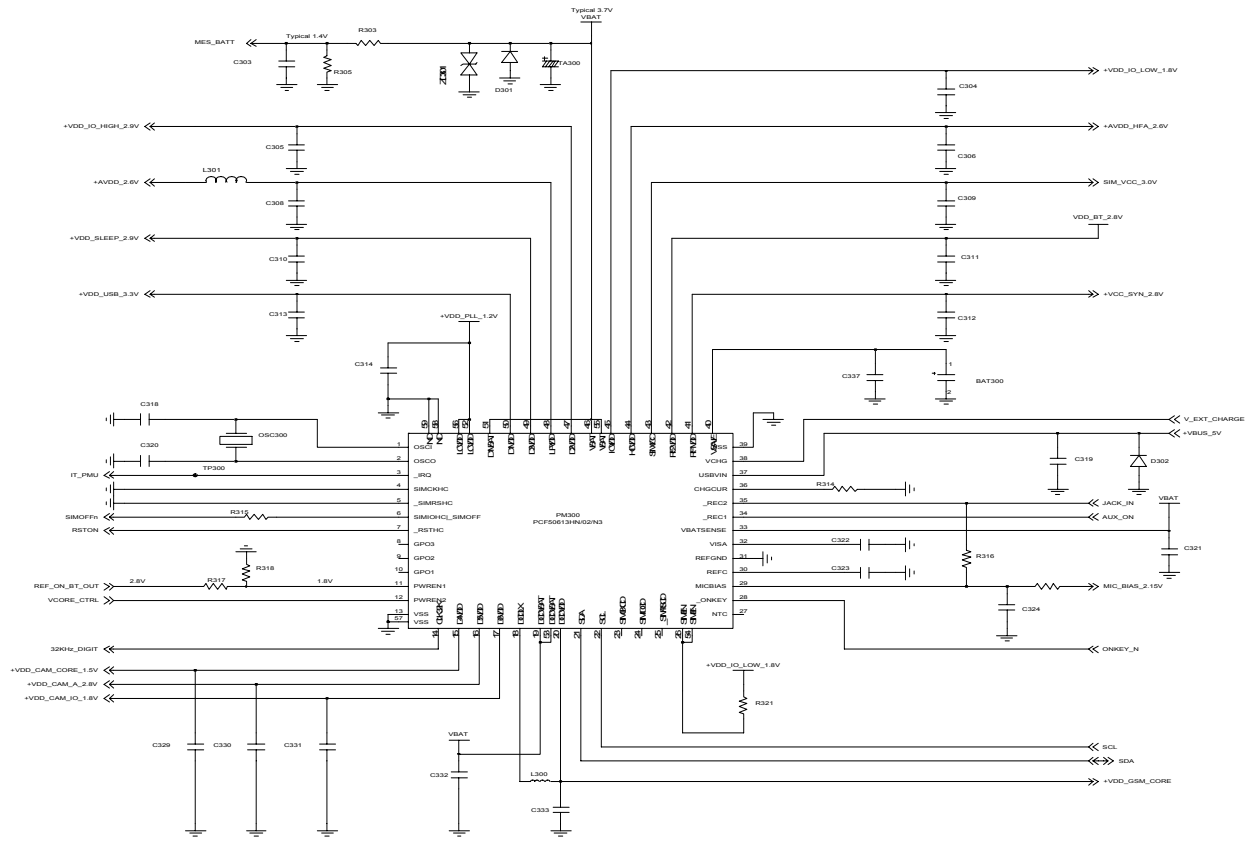

Flow Chart of Troubleshooting

PMIC