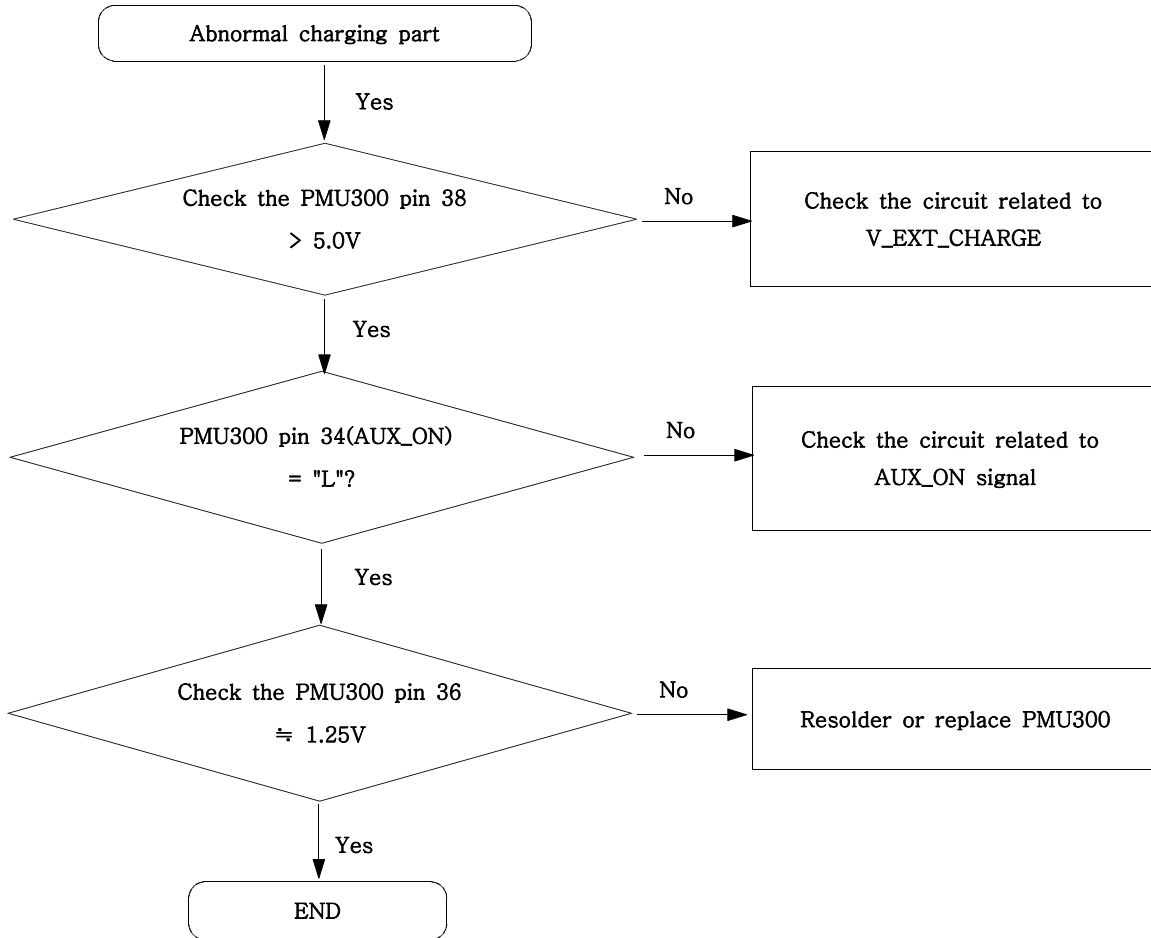

9. Flow Chart of Troubleshooting

9-1. Power On

Flow Chart of Troubleshooting

SAMSUNG CONFIDENTIAL
 THIS DOCUMENT CONTAINS PROPRIETARY INFORMATION. INFORMATION IS NOT TO BE DISCLOSED TO ANY OTHER PERSONS WITHOUT THE WRITTEN PERMISSION OF SAMSUNG ELECTRONICS CO., LTD. ALL RIGHTS RESERVED. THIS DOCUMENT IS THE PROPERTY OF SAMSUNG ELECTRONICS CO., LTD. AND IS NOT TO BE REPRODUCED OR TRANSMITTED IN ANY FORM OR BY ANY MEANS, ELECTRONIC OR MECHANICAL, INCLUDING PHOTOCOPYING, RECORDING, OR BY ANY INFORMATION STORAGE AND RETRIEVAL SYSTEM. WITHOUT PERMISSION IN WRITING FROM SAMSUNG ELECTRONICS CO., LTD.

PMIC

9-2. Initial

Flow Chart of Troubleshooting

9-3. Charging Part

Flow Chart of Troubleshooting

SAMSUNG CONFIDENTIAL
THIS DOCUMENT CONTAINS PROPRIETARY INFORMATION. INFORMATION IS NOT TO BE REPRODUCED OR TRANSMITTED IN ANY FORM OR BY ANY MEANS, ELECTRONIC OR MECHANICAL, WITHOUT PERMISSION IN WRITING FROM SAMSUNG ELECTRONICS CO., LTD. ALL RIGHTS RESERVED. SAMSUNG ELECTRONICS CO., LTD. IS NOT RESPONSIBLE FOR ANY DAMAGES CAUSED BY THIS DOCUMENT. © 2012 SAMSUNG ELECTRONICS CO., LTD. ALL RIGHTS RESERVED.

PMIC

9-4. Sim Part

Flow Chart of Troubleshooting

9-5. Microphone Part

Flow Chart of Troubleshooting

9-6. Speaker Part(Melody)

9-7. Key Data Input

9-8. Camera part