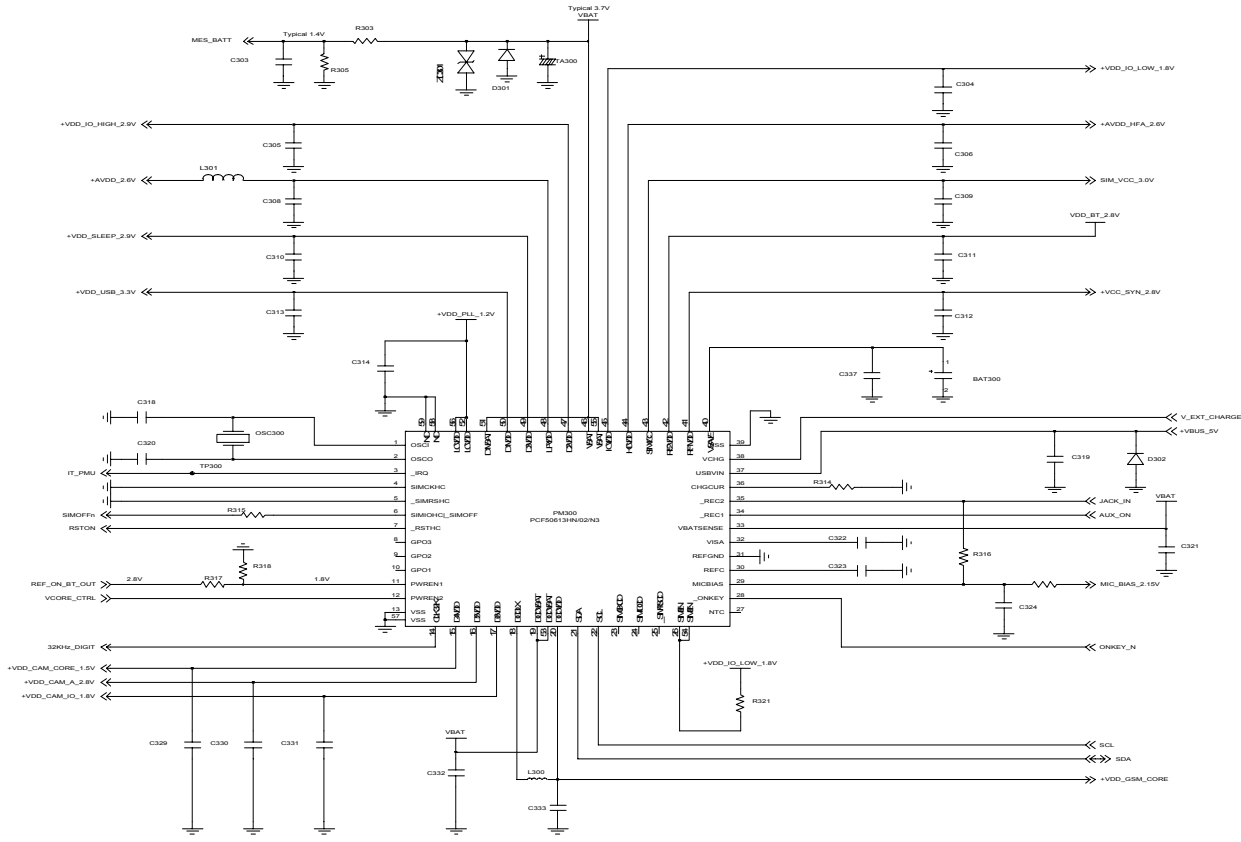

Flow Chart of Troubleshooting

PMIC