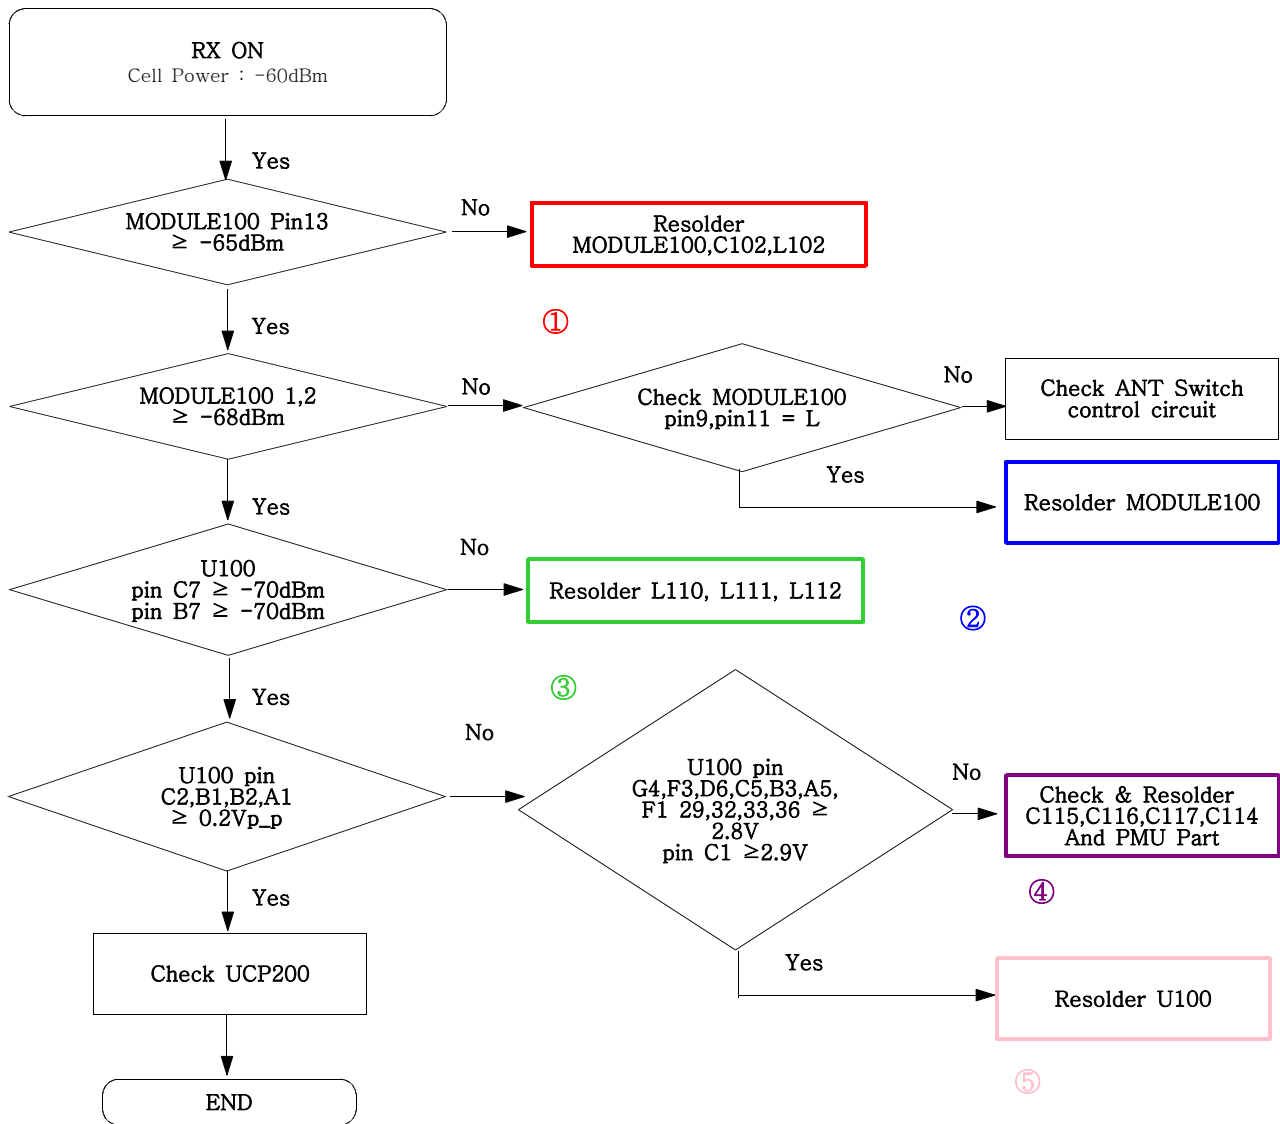

PMIC

9-2. Initial

Flow Chart of Troubleshooting

9-3. Charging Part

Flow Chart of Troubleshooting

SAMSUNG CONFIDENTIAL
THIS DOCUMENT CONTAINS PROPRIETARY INFORMATION. INFORMATION IS NOT TO BE REPRODUCED OR TRANSMITTED IN ANY FORM OR BY ANY MEANS, ELECTRONIC OR MECHANICAL, WITHOUT PERMISSION IN WRITING FROM SAMSUNG ELECTRONICS CO., LTD. ALL RIGHTS RESERVED. SAMSUNG ELECTRONICS CO., LTD. IS NOT RESPONSIBLE FOR ANY DAMAGES CAUSED BY THIS DOCUMENT. © 2012 SAMSUNG ELECTRONICS CO., LTD. ALL RIGHTS RESERVED.

PMIC

9-4. Sim Part

Flow Chart of Troubleshooting

9-5. Microphone Part

Flow Chart of Troubleshooting

9-6. Speaker Part(Melody)

9-7. Key Data Input

9-8. Camera part

9-9. Radio part

Flow Chart of Troubleshooting

9-10. GSM Receiver

9-11. DCS Receiver

9-12. PCS Receiver

Flow Chart of Troubleshooting

9-13. GSM Transmitter

9-14. DCS Transmitter

9-15. PCS Transmitter

Flow Chart of Troubleshooting

9-16. Bluetooth part

Flow Chart of Troubleshooting