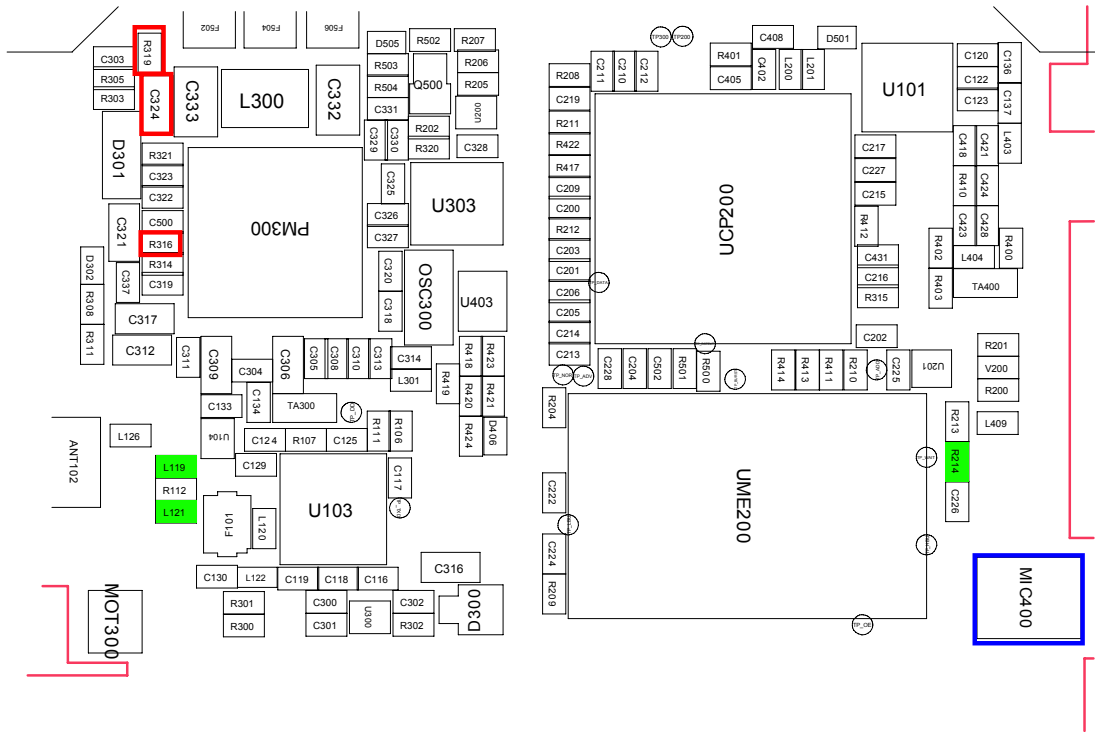

PMIC

9-4. Sim Part

Flow Chart of Troubleshooting

9-5. Microphone Part

Flow Chart of Troubleshooting

9-6. Speaker Part(Melody)

9-7. Key Data Input

9-8. Camera part

9-9. Radio part

Flow Chart of Troubleshooting

9-10. GSM Receiver

9-11. DCS Receiver

9-12. PCS Receiver

Flow Chart of Troubleshooting

9-13. GSM Transmitter

9-14. DCS Transmitter