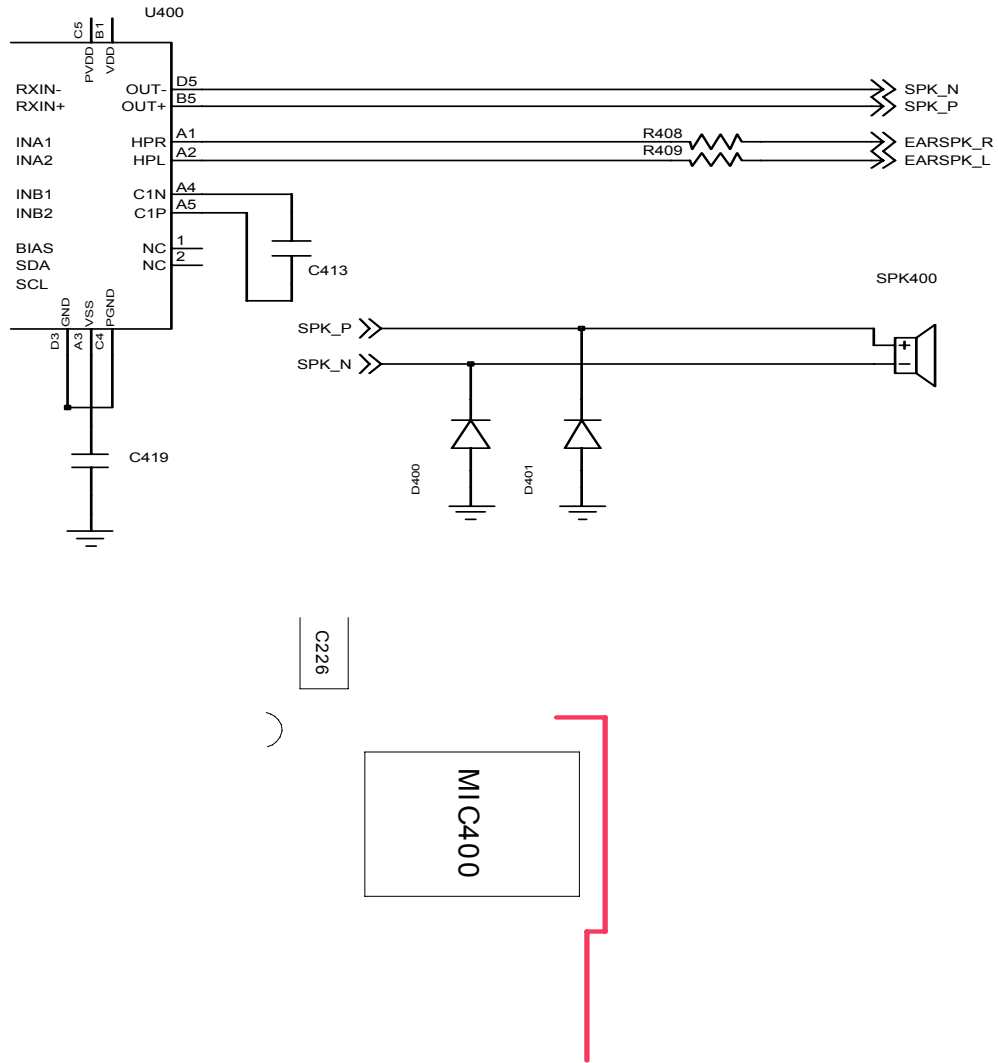

PMIC

9-4. Sim Part

Flow Chart of Troubleshooting

9-5. Microphone Part

Flow Chart of Troubleshooting

9-6. Speaker Part(Melody)

9-7. Key Data Input

9-8. Camera part

9-9. Radio part

Flow Chart of Troubleshooting

9-10. GSM Receiver

9-11. DCS Receiver

9-12. PCS Receiver

Flow Chart of Troubleshooting

9-13. GSM Transmitter

9-14. DCS Transmitter

9-15. PCS Transmitter

Flow Chart of Troubleshooting

9-16. Bluetooth part

Flow Chart of Troubleshooting