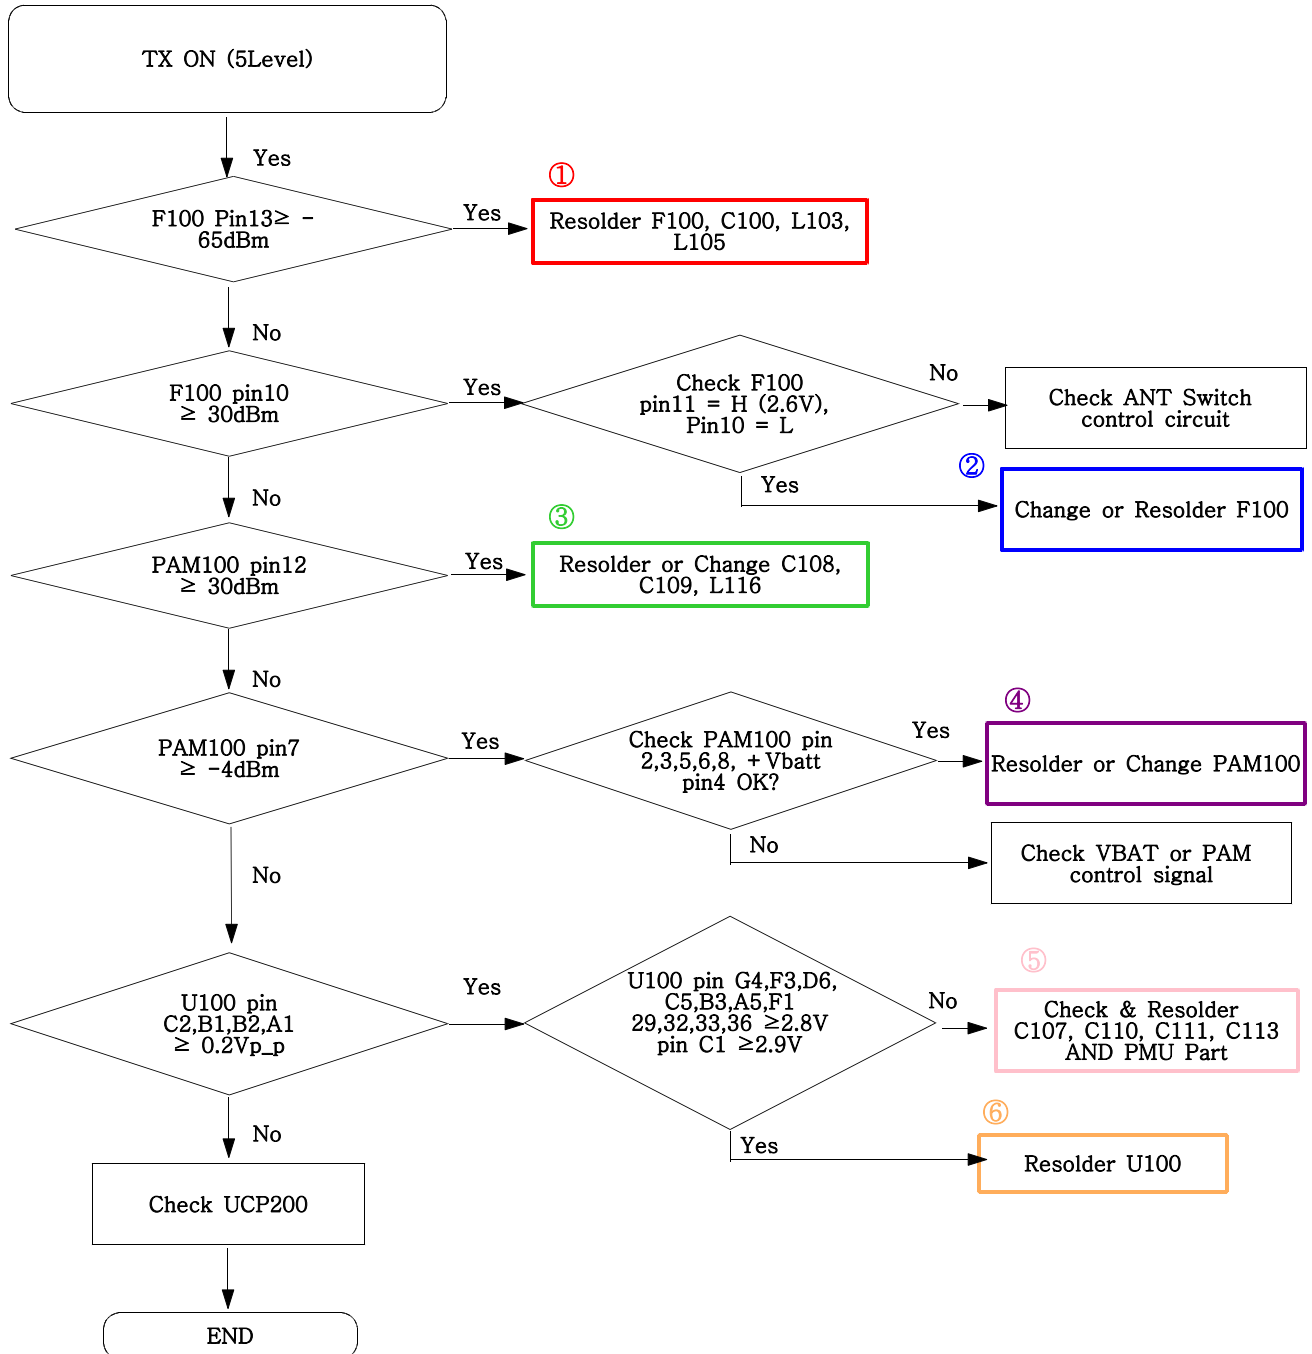

PMIC

9-4. Sim Part

Flow Chart of Troubleshooting

9-5. Microphone Part

Flow Chart of Troubleshooting

9-6. Speaker Part(Melody)

9-7. Key Data Input

9-8. Camera part

9-9. Radio part

Flow Chart of Troubleshooting

9-10. GSM Receiver

9-11. DCS Receiver

9-12. PCS Receiver

Flow Chart of Troubleshooting

9-13. GSM Transmitter

9-14. DCS Transmitter

9-15. PCS Transmitter

Flow Chart of Troubleshooting

9-16. Bluetooth part

Flow Chart of Troubleshooting