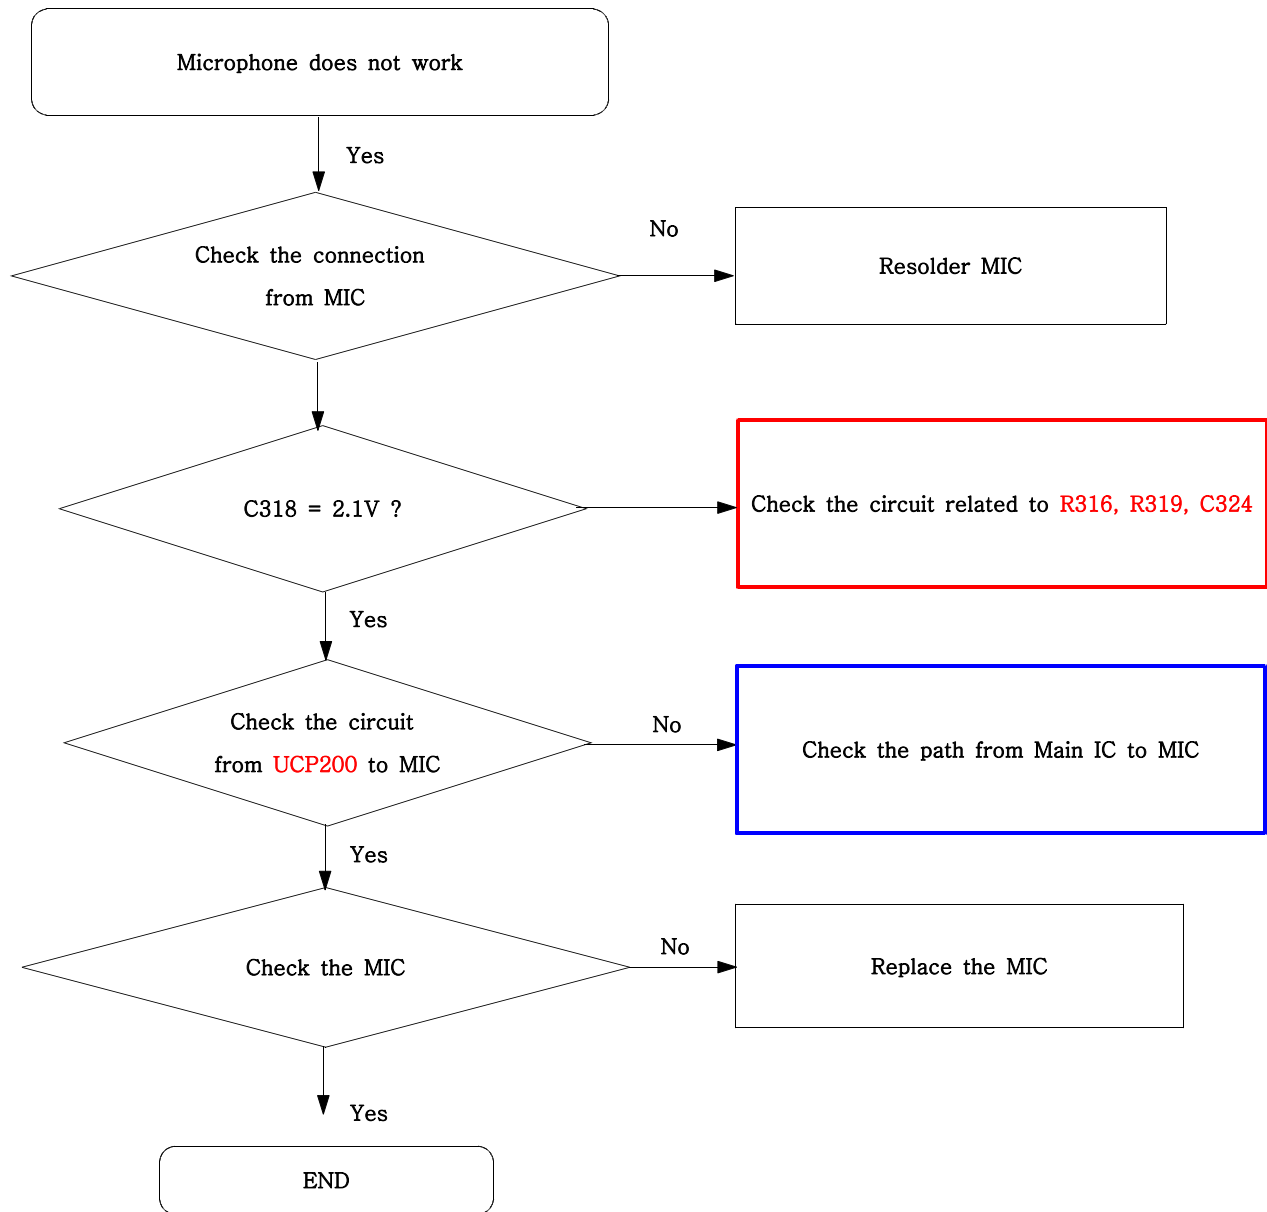

PMIC

9-2. Initial

Flow Chart of Troubleshooting

9-3. Charging Part

Flow Chart of Troubleshooting

SAMSUNG CONFIDENTIAL
THIS DOCUMENT CONTAINS PROPRIETARY INFORMATION. INFORMATION IS NOT TO BE REPRODUCED OR TRANSMITTED IN ANY FORM OR BY ANY MEANS, ELECTRONIC OR MECHANICAL, WITHOUT PERMISSION IN WRITING FROM SAMSUNG ELECTRONICS CO., LTD. ALL RIGHTS RESERVED. SAMSUNG ELECTRONICS CO., LTD. IS NOT RESPONSIBLE FOR ANY DAMAGES CAUSED BY THIS DOCUMENT. © 2012 SAMSUNG ELECTRONICS CO., LTD. ALL RIGHTS RESERVED.

PMIC

9-4. Sim Part

Flow Chart of Troubleshooting

9-5. Microphone Part

Flow Chart of Troubleshooting

9-6. Speaker Part(Melody)

9-7. Key Data Input

9-8. Camera part

9-9. Radio part

Flow Chart of Troubleshooting

9-10. GSM Receiver

9-11. DCS Receiver

9-12. PCS Receiver

Flow Chart of Troubleshooting

9-13. GSM Transmitter

9-14. DCS Transmitter

9-15. PCS Transmitter

Flow Chart of Troubleshooting

9-16. Bluetooth part

Flow Chart of Troubleshooting