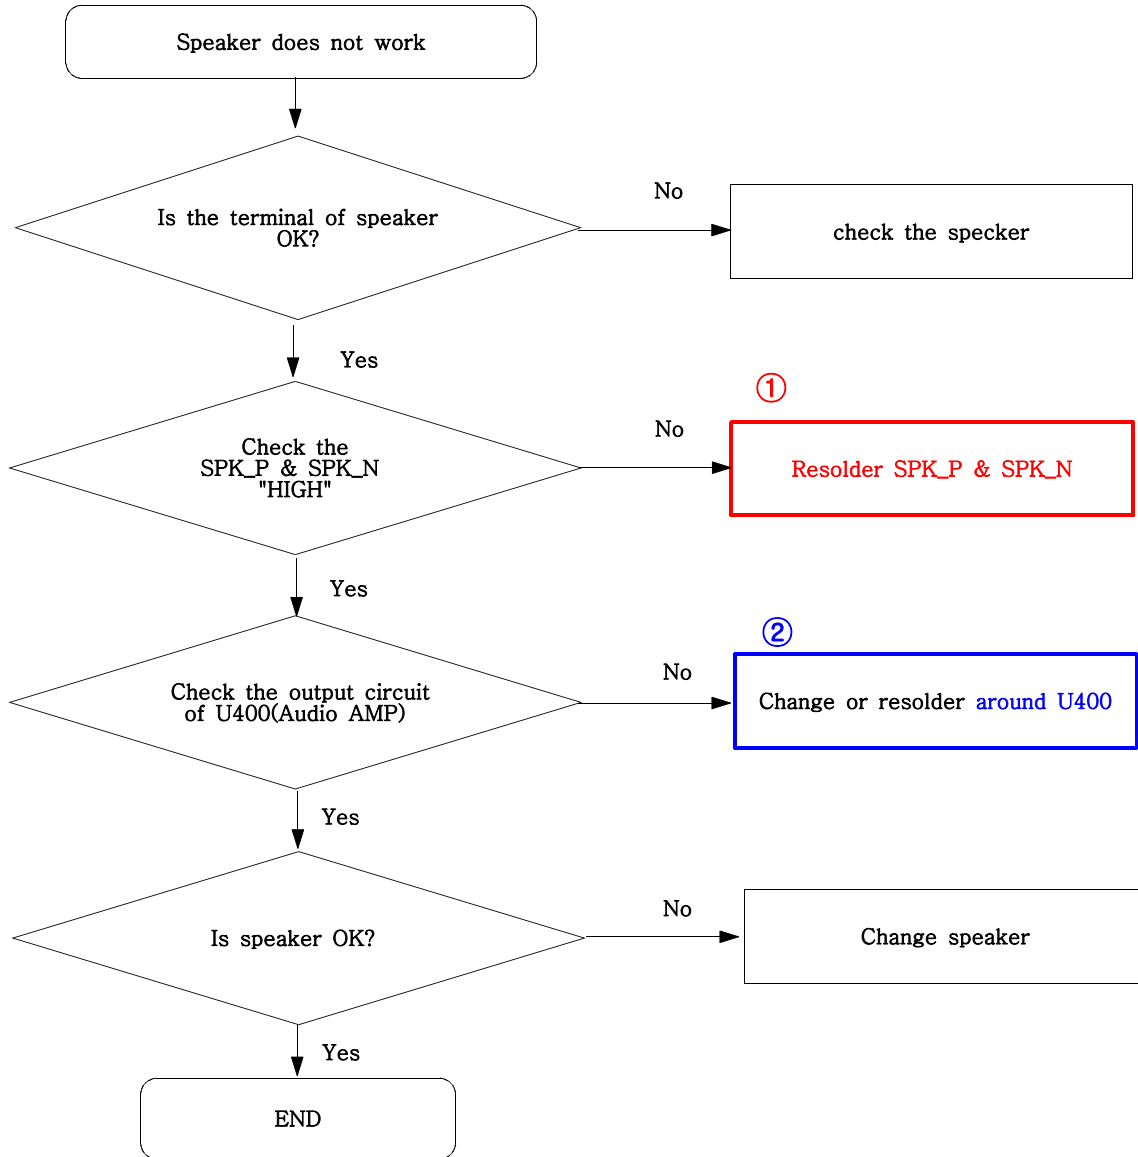

PMIC

9-4. Sim Part

Flow Chart of Troubleshooting

9-5. Microphone Part

Flow Chart of Troubleshooting

9-6. Speaker Part(Melody)

9-7. Key Data Input

9-8. Camera part

9-9. Radio part

Flow Chart of Troubleshooting

9-10. GSM Receiver

9-11. DCS Receiver

9-12. PCS Receiver

Flow Chart of Troubleshooting

9-13. GSM Transmitter

9-14. DCS Transmitter

9-15. PCS Transmitter

Flow Chart of Troubleshooting

9-16. Bluetooth part

Flow Chart of Troubleshooting