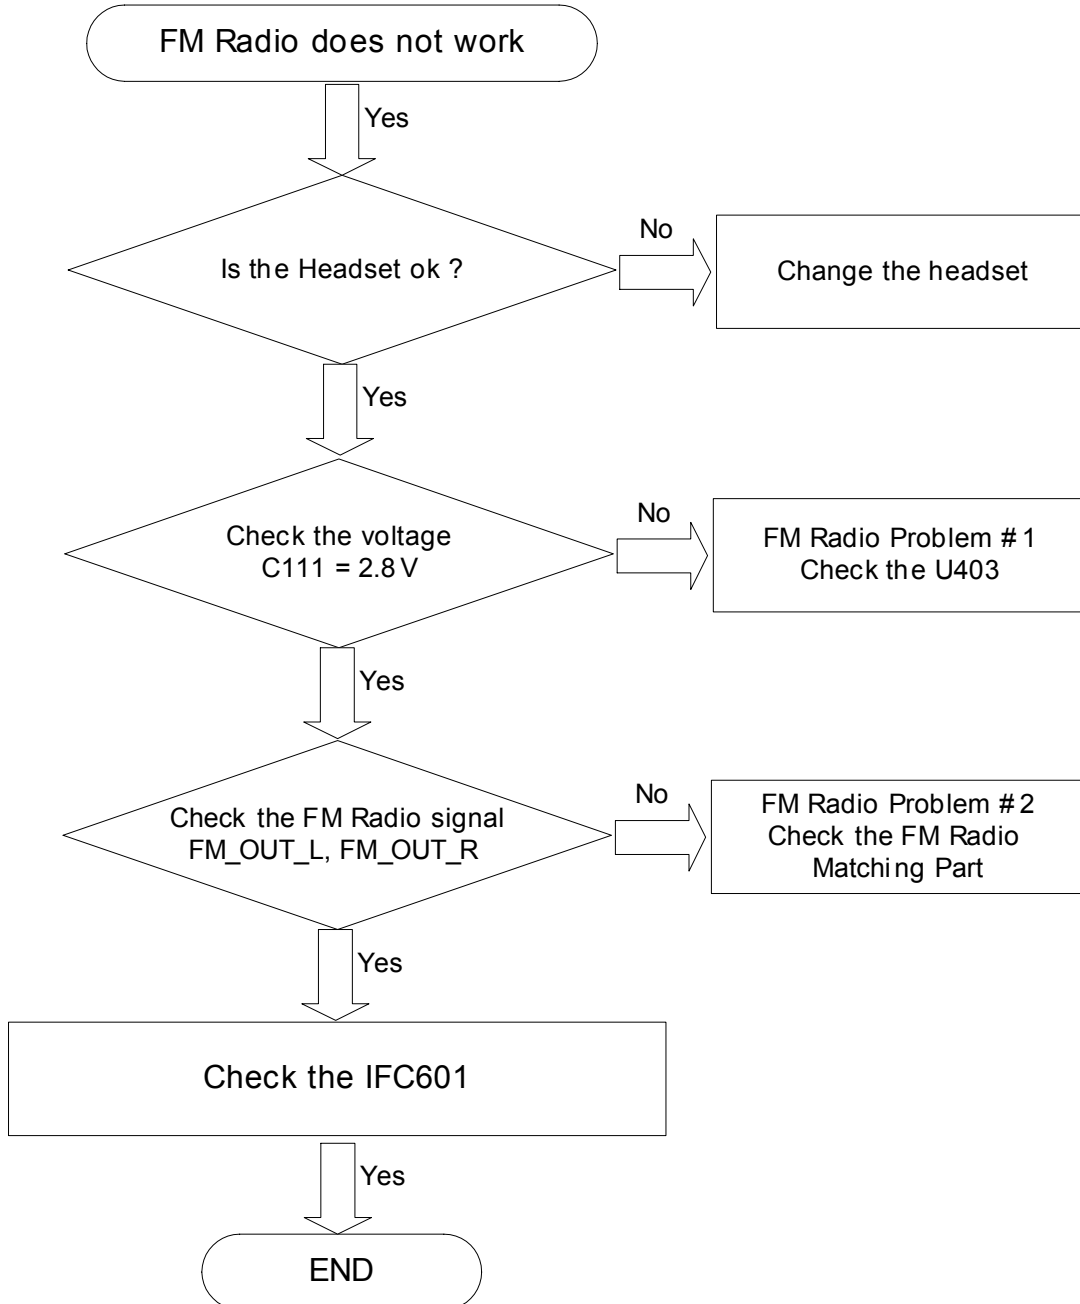

LCD Problem #3

9-1-8. Camera Part

Camera Problem #1

Camera Problem #2

Camera Problem #3

- 3M camera data & clock line

- VGA camera data & clock line

9-1-9. Bluetooth Part

9-1-10. FM Radio Part

FM Radio Problem #1

FM Radio Problem #2

9-2. RF

9-2-1. EGSM RX Part

9-2-2. DCS RX Part

CONTINUOUS RX ON
RF INPUT : 698CH
BCH POWER : - 60dBm

Flow Chart of Troubleshooting and Circuit Diagrams