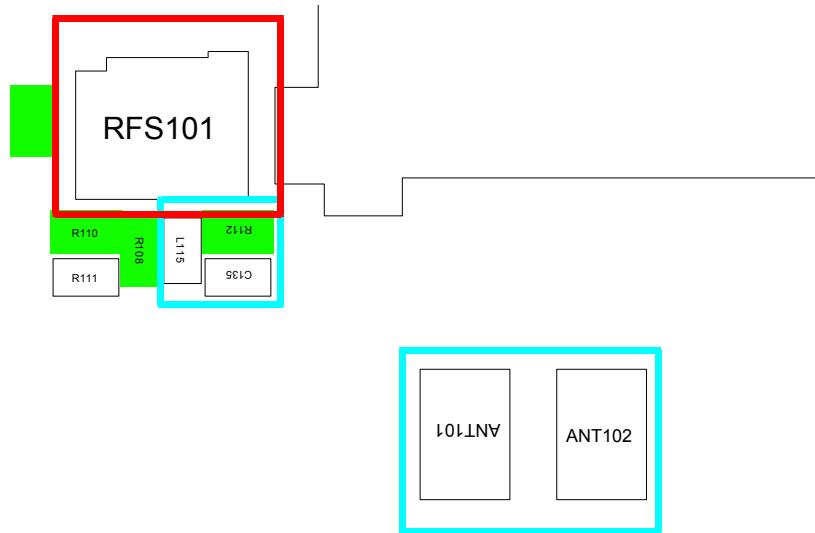

9-1-10. FM Radio Part

FM Radio Problem #1

FM Radio Problem #2

9-2. RF

9-2-1. EGSM RX Part

9-2-2. DCS RX Part

CONTINUOUS RX ON
RF INPUT : 698CH
BCH POWER : - 60dBm

Flow Chart of Troubleshooting and Circuit Diagrams

DCS RX Problem #1,2

DCS RX Problem #3,4,5,6

9-2-3. PCS RX Part

PCS RX Problem #1,2

PCS RX Problem #3,4,5,6

9-2-4. EGSM TX Part

EGSM TX Problem #1,2,3

9-2-5. D/PCS TX Part

DPCS TX Problem #1,2,3

9-2-6. WCDMA RX Part

WCDMA RX Problem #1

WCDMA RX Problem #2

WCDMA RX Problem #3,4,5,6,7

9-2-7. WCDMA Tx

WCDMA RX Problem #1,2,3,4,5,6

WCDMA TX Problem #7,8