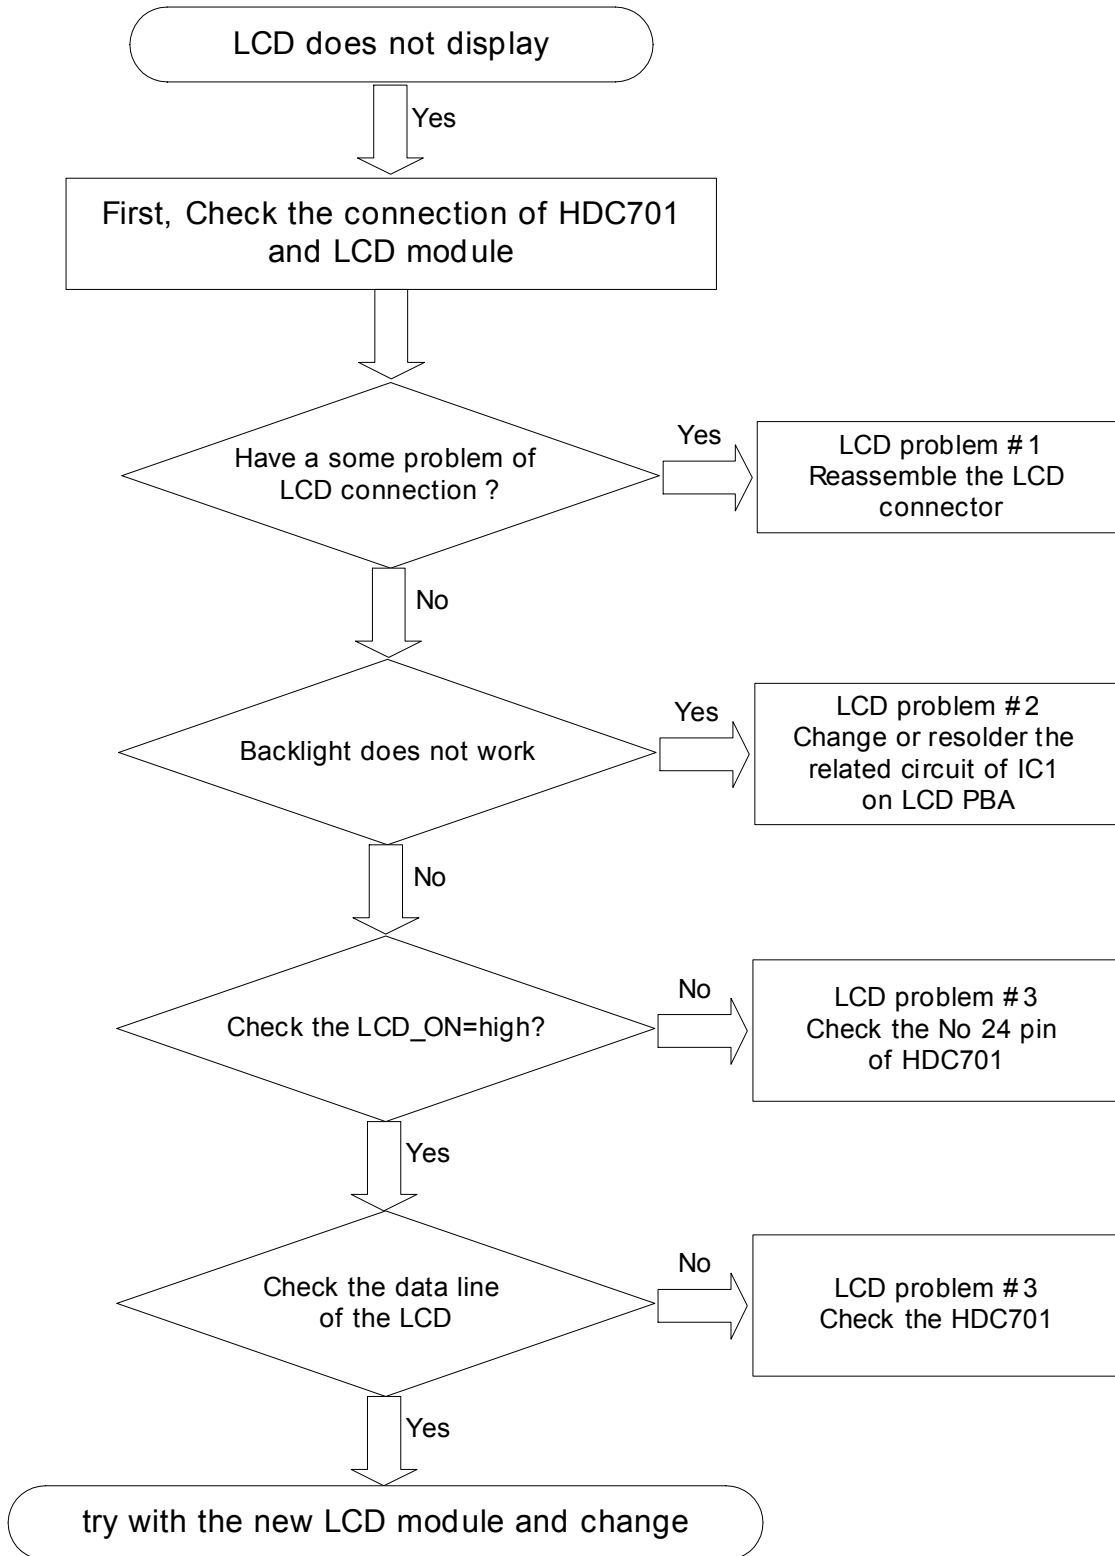

9. Chart of Troubleshooting

9-1. Baseband

9-1-1. Power ON

Power On Problem #2

9-1-2. System Initial

INIT Problem #2

INIT Problem #3

INIT Problem #4

Microphone Problem #2

Microphone Problem #3

9-1-6. Speaker & Receiver Part

Speaker Problem #1

Speaker Problem #2

9-1-7. LCD Part

LCD Problem #1

LCD Problem #2

LCD Problem #3

9-1-8. Camera Part

Camera Problem #1

Camera Problem #2

Camera Problem #3

- 3M camera data & clock line

- VGA camera data & clock line

9-1-9. Bluetooth Part

9-1-10. FM Radio Part

FM Radio Problem #1

FM Radio Problem #2

9-2. RF

9-2-1. EGSM RX Part

9-2-2. DCS RX Part

CONTINUOUS RX ON
RF INPUT : 698CH
BCH POWER : - 60dBm

Flow Chart of Troubleshooting and Circuit Diagrams