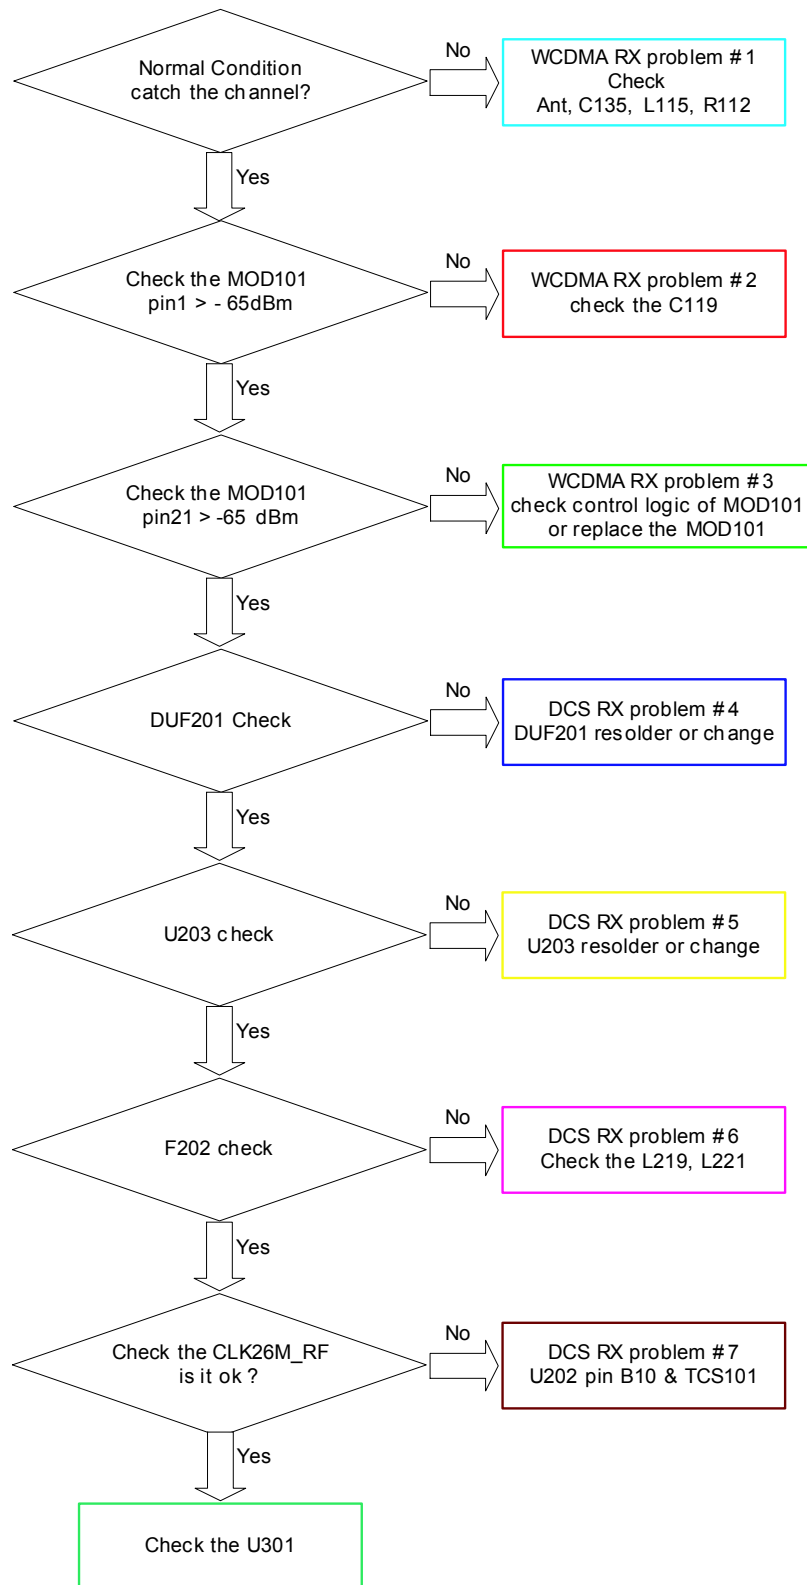

9-2-6. WCDMA RX Part