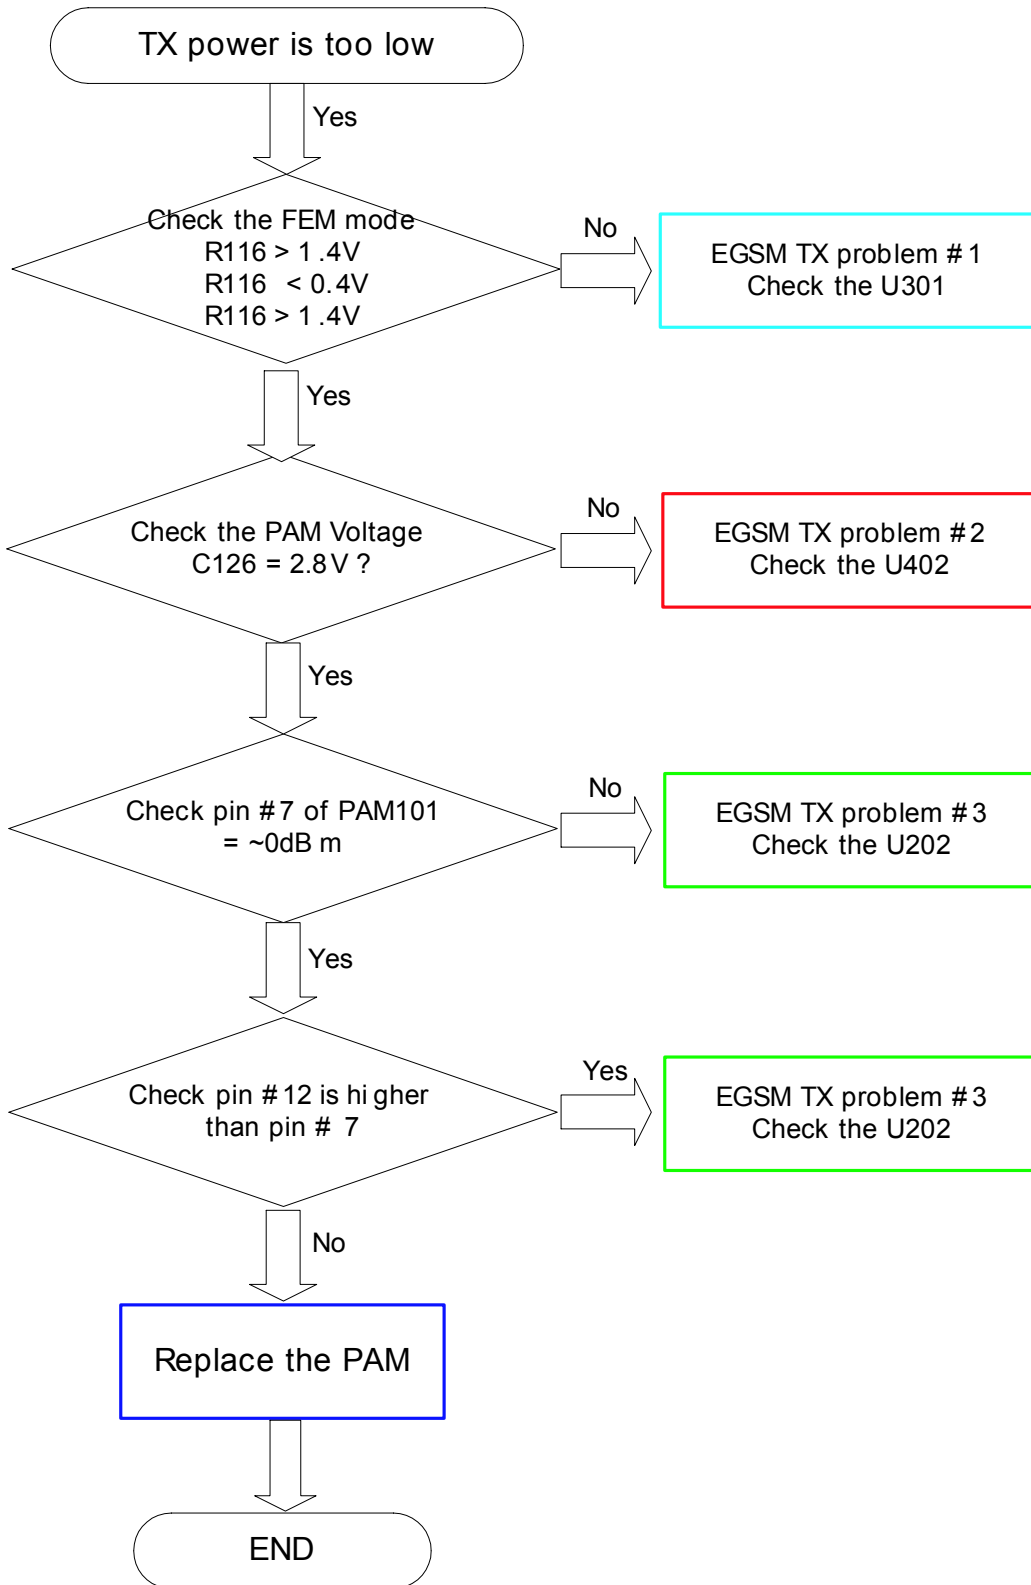

9-1-10. FM Radio Part

FM Radio Problem #1

FM Radio Problem #2

9-2. RF

9-2-1. EGSM RX Part

9-2-2. DCS RX Part

CONTINUOUS RX ON
RF INPUT : 698CH
BCH POWER : - 60dBm

Flow Chart of Troubleshooting and Circuit Diagrams

DCS RX Problem #1,2

DCS RX Problem #3,4,5,6

9-2-3. PCS RX Part

PCS RX Problem #1,2

PCS RX Problem #3,4,5,6

9-2-4. EGSM TX Part

EGSM TX Problem #1,2,3

9-2-5. D/PCS TX Part