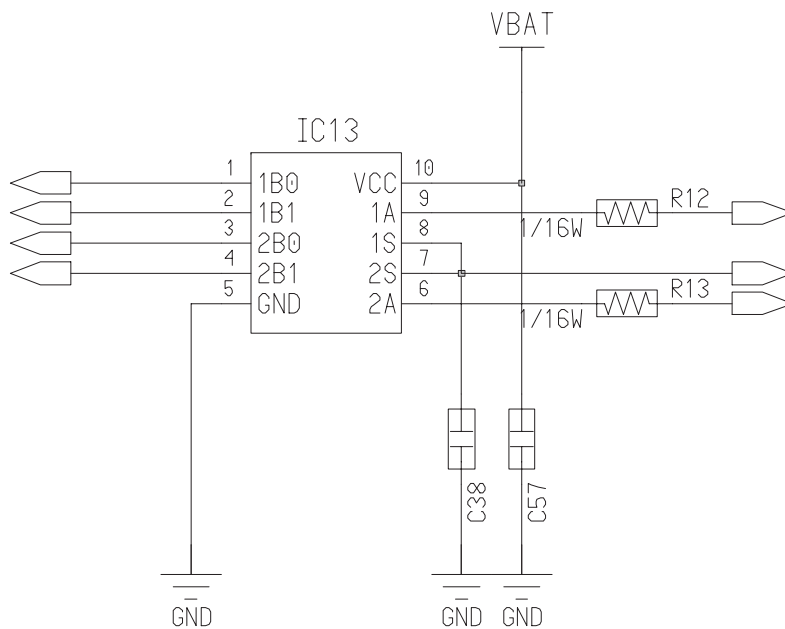

Speaker Problem #2