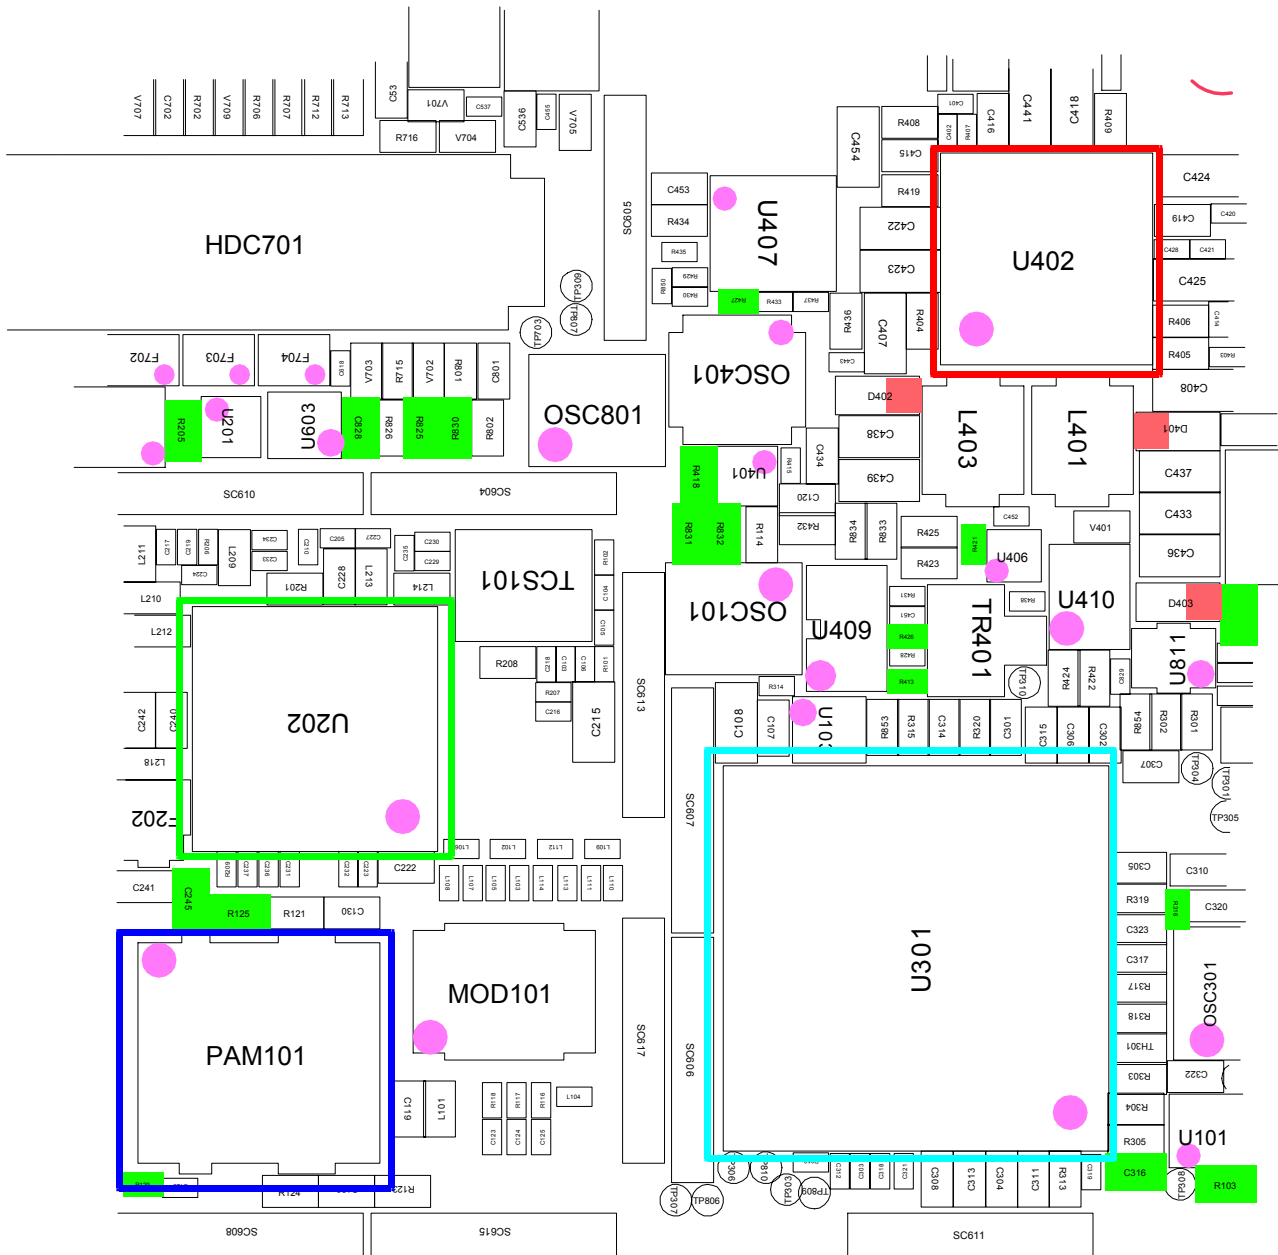

9-1-10. FM Radio Part

FM Radio Problem #1

FM Radio Problem #2

9-2. RF

9-2-1. EGSM RX Part

9-2-2. DCS RX Part

CONTINUOUS RX ON
RF INPUT : 698CH
BCH POWER : - 60dBm

Flow Chart of Troubleshooting and Circuit Diagrams

DCS RX Problem #1,2

DCS RX Problem #3,4,5,6

9-2-3. PCS RX Part

PCS RX Problem #1,2

PCS RX Problem #3,4,5,6

9-2-4. EGSM TX Part

EGSM TX Problem #1,2,3

9-2-5. D/PCS TX Part

DPCS TX Problem #1,2,3

9-2-6. WCDMA RX Part

WCDMA RX Problem #1

WCDMA RX Problem #2

WCDMA RX Problem #3,4,5,6,7

9-2-7. WCDMA Tx

WCDMA RX Problem #1,2,3,4,5,6

WCDMA TX Problem #7,8