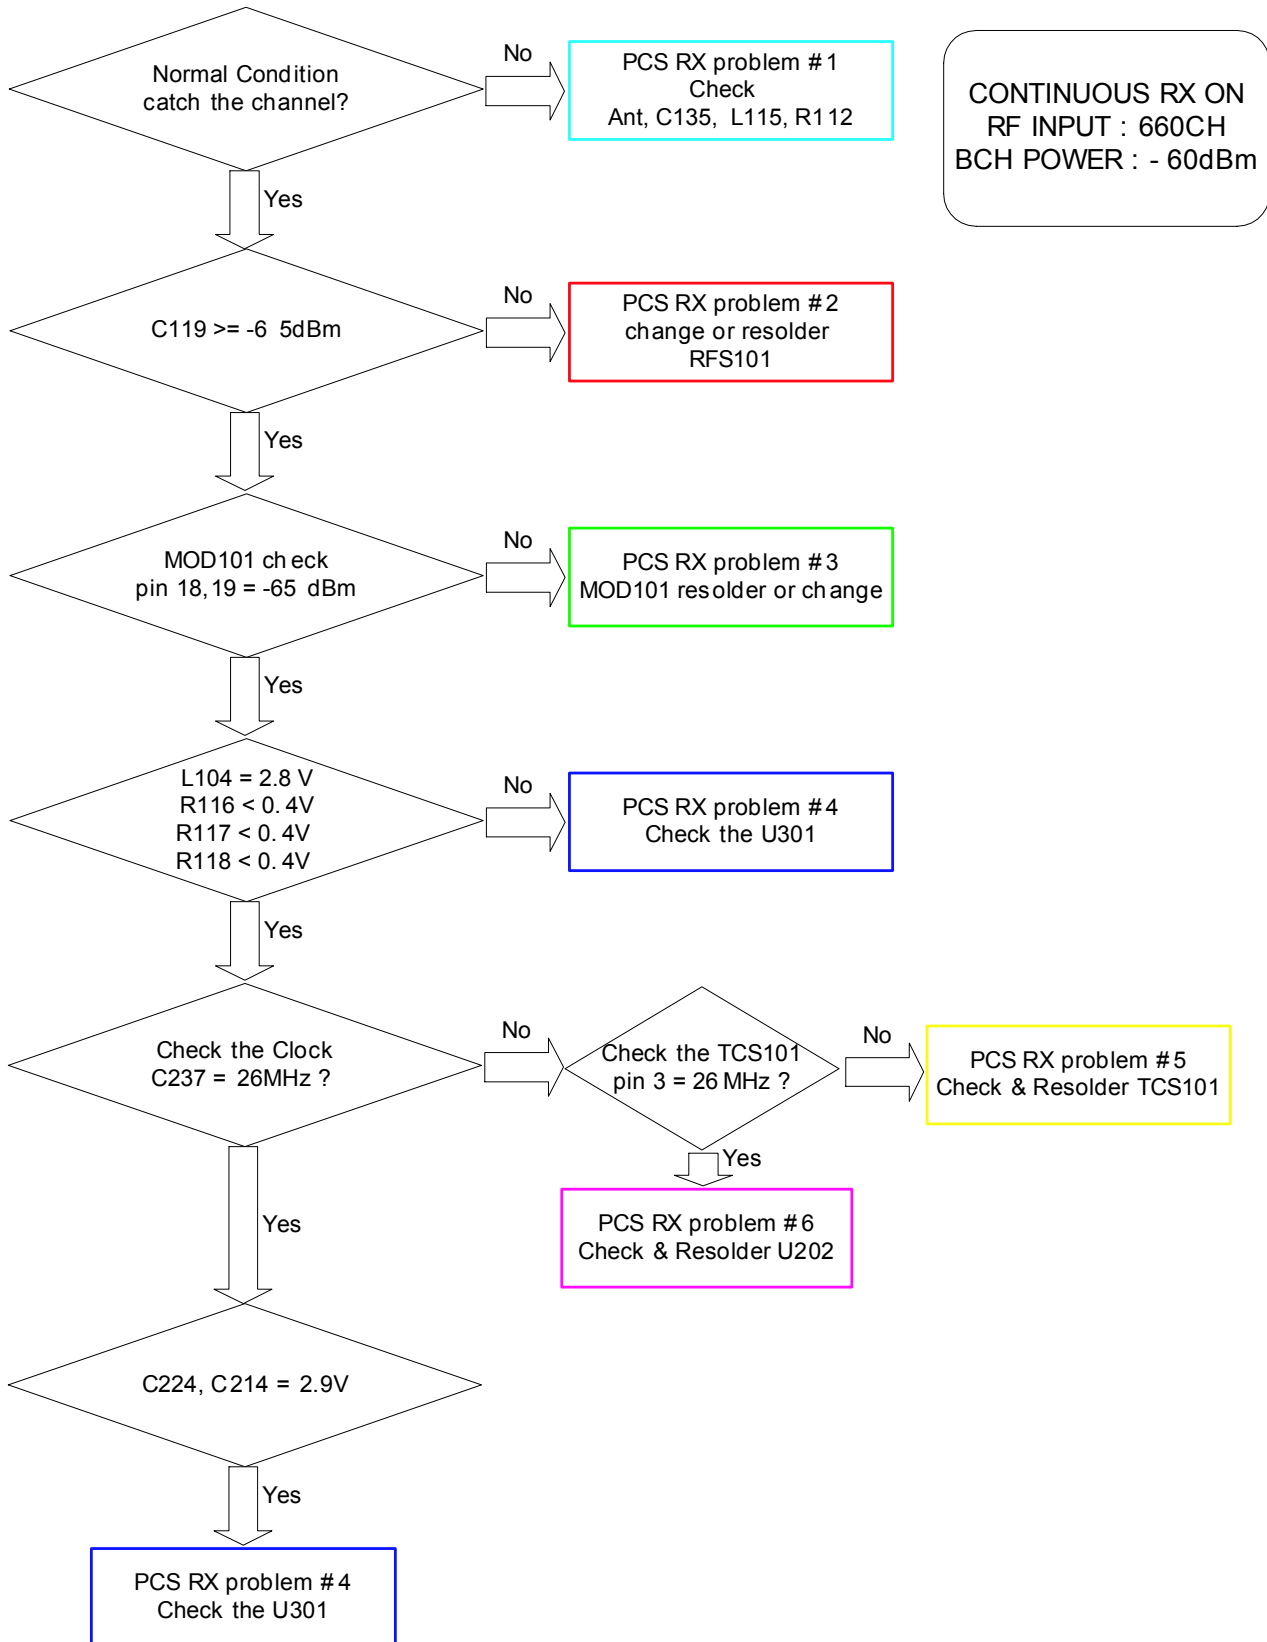

9. Chart of Troubleshooting

9-1. Baseband

9-1-1. Power ON

Power On Problem #2

9-1-2. System Initial

INIT Problem #2

INIT Problem #3

INIT Problem #4

LCD Problem #3

9-1-8. Camera Part

Camera Problem #1

Camera Problem #2

Camera Problem #3

- 3M camera data & clock line

- VGA camera data & clock line

9-1-9. Bluetooth Part

9-1-10. FM Radio Part

FM Radio Problem #1

FM Radio Problem #2

9-2. RF

9-2-1. EGSM RX Part

9-2-2. DCS RX Part

CONTINUOUS RX ON
RF INPUT : 698CH
BCH POWER : - 60dBm

Flow Chart of Troubleshooting and Circuit Diagrams

DCS RX Problem #1,2

DCS RX Problem #3,4,5,6

9-2-3. PCS RX Part

PCS RX Problem #1,2

PCS RX Problem #3,4,5,6

9-2-4. EGSM TX Part

EGSM TX Problem #1,2,3

9-2-5. D/PCS TX Part