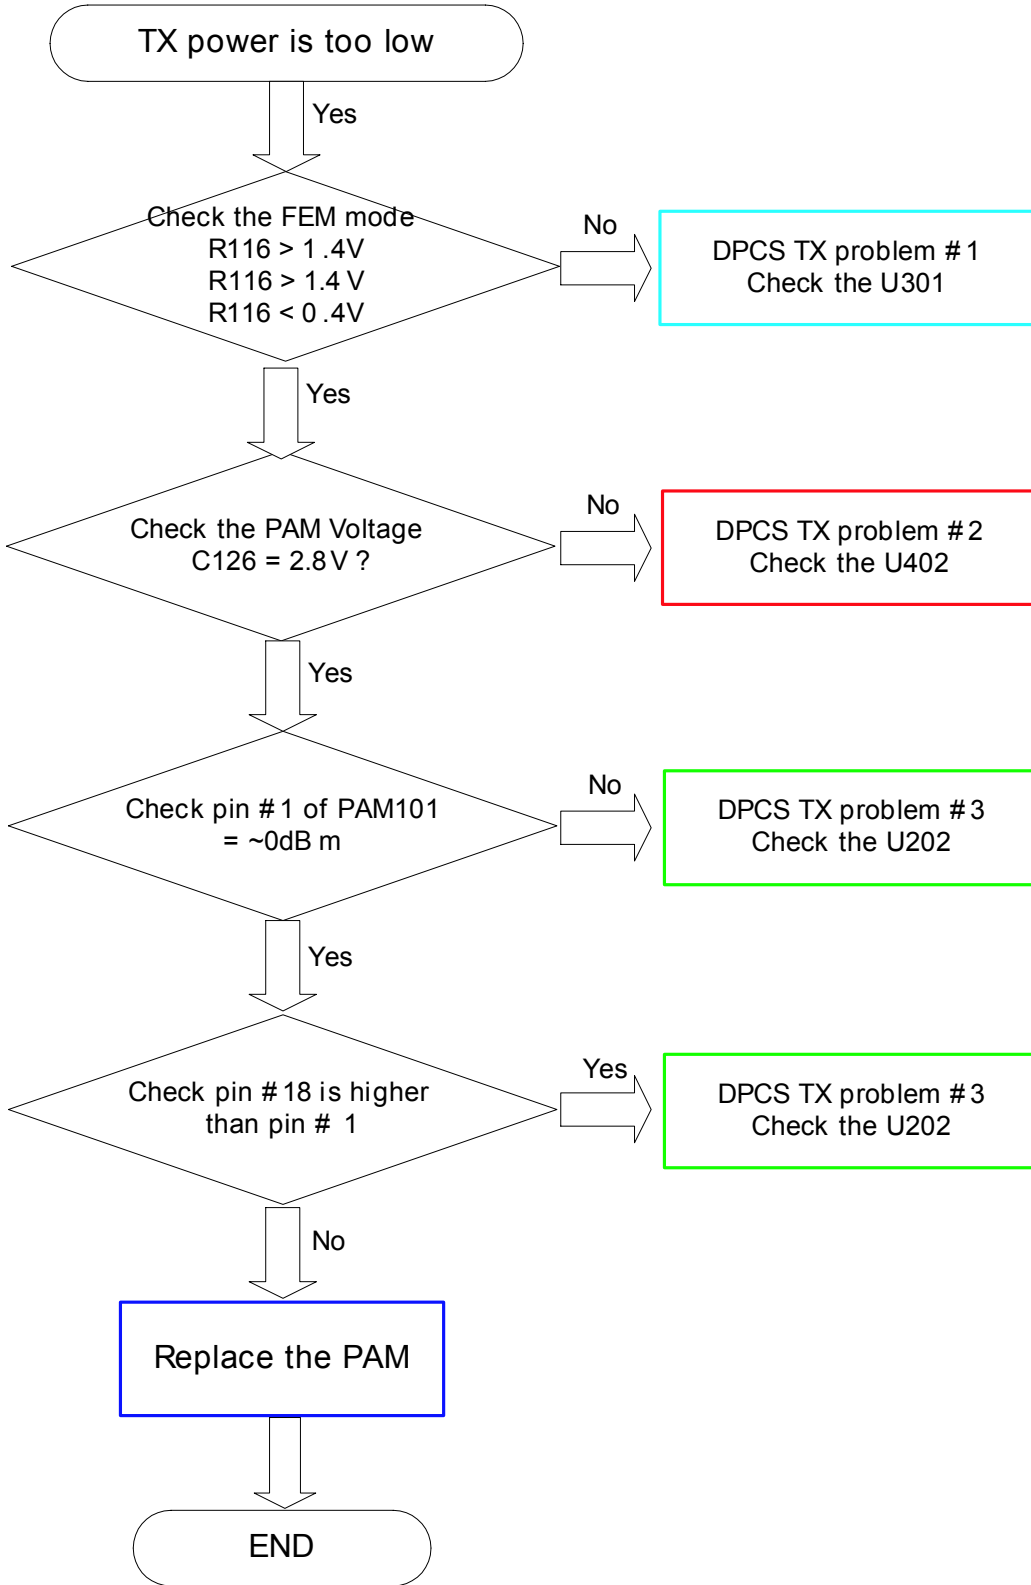

9-1-10. FM Radio Part

FM Radio Problem #1

FM Radio Problem #2

9-2. RF

9-2-1. EGSM RX Part

9-2-2. DCS RX Part

CONTINUOUS RX ON
RF INPUT : 698CH
BCH POWER : - 60dBm

Flow Chart of Troubleshooting and Circuit Diagrams

DCS RX Problem #1,2

DCS RX Problem #3,4,5,6

9-2-3. PCS RX Part

PCS RX Problem #1,2

PCS RX Problem #3,4,5,6

9-2-4. EGSM TX Part

EGSM TX Problem #1,2,3

9-2-5. D/PCS TX Part