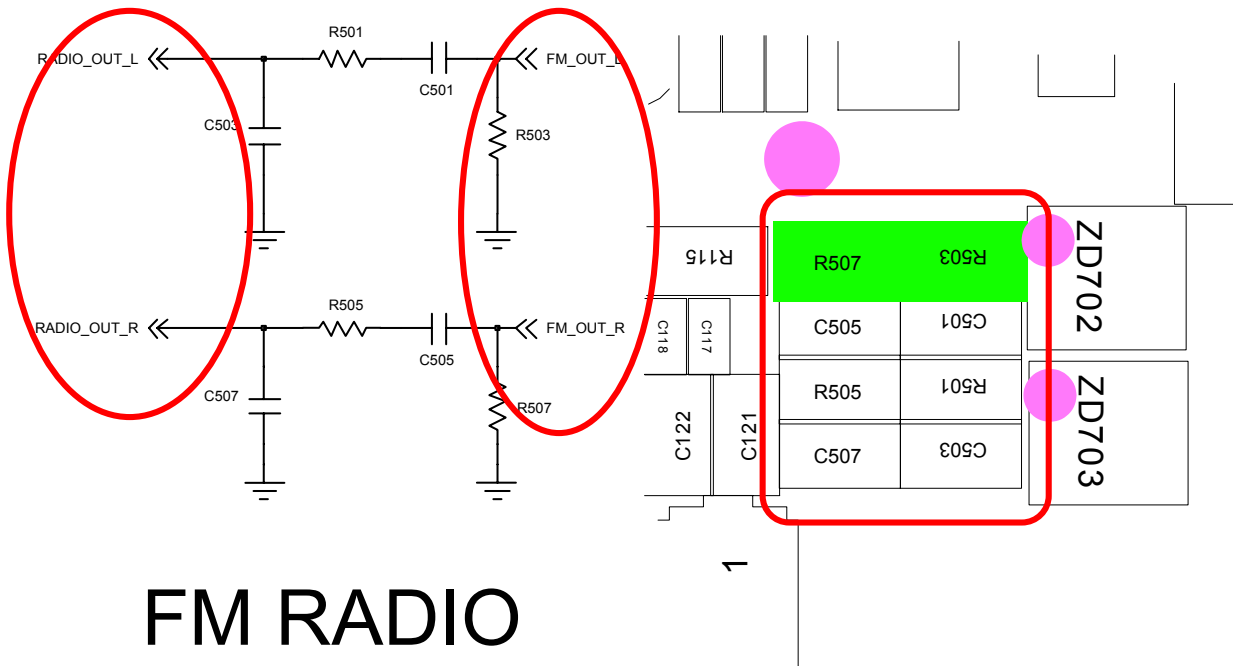

LCD Problem #3

9-1-8. Camera Part

Camera Problem #1

Camera Problem #2

Camera Problem #3

- 3M camera data & clock line

- VGA camera data & clock line

9-1-9. Bluetooth Part

9-1-10. FM Radio Part

FM Radio Problem #1

FM Radio Problem #2

9-2. RF

9-2-1. EGSM RX Part

9-2-2. DCS RX Part

CONTINUOUS RX ON
RF INPUT : 698CH
BCH POWER : - 60dBm

Flow Chart of Troubleshooting and Circuit Diagrams