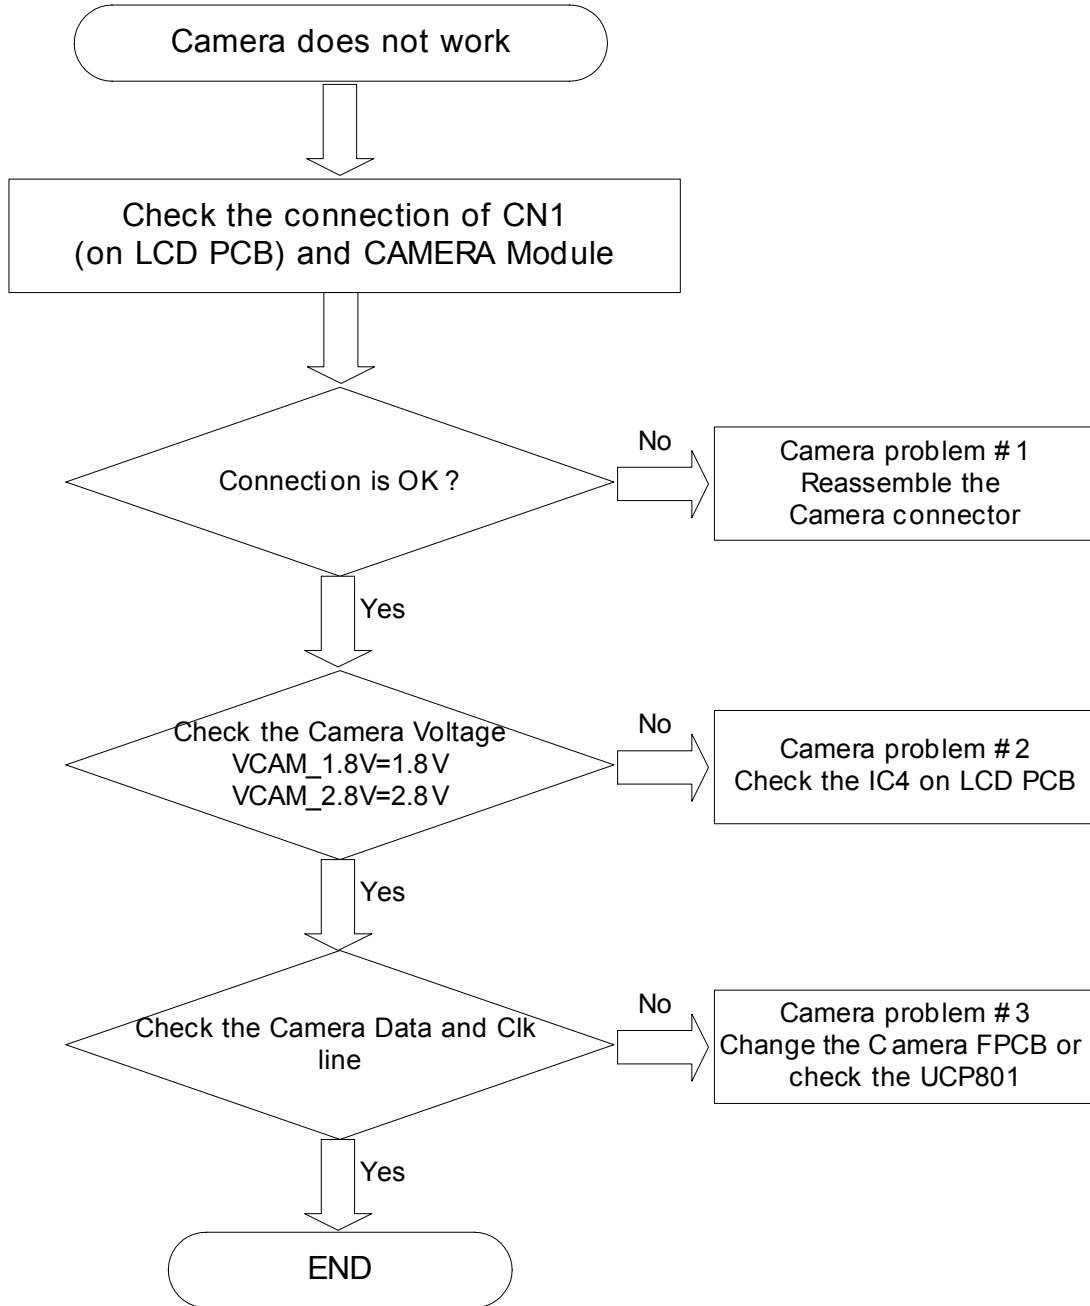

Microphone Problem #2

Microphone Problem #3

9-1-6. Speaker & Receiver Part

Speaker Problem #1

Speaker Problem #2

9-1-7. LCD Part

LCD Problem #1

LCD Problem #2

LCD Problem #3

9-1-8. Camera Part

Camera Problem #1

Camera Problem #2

Camera Problem #3

- 3M camera data & clock line

- VGA camera data & clock line

9-1-9. Bluetooth Part

9-1-10. FM Radio Part

FM Radio Problem #1

FM Radio Problem #2

9-2. RF

9-2-1. EGSM RX Part

9-2-2. DCS RX Part

CONTINUOUS RX ON
RF INPUT : 698CH
BCH POWER : - 60dBm

Flow Chart of Troubleshooting and Circuit Diagrams