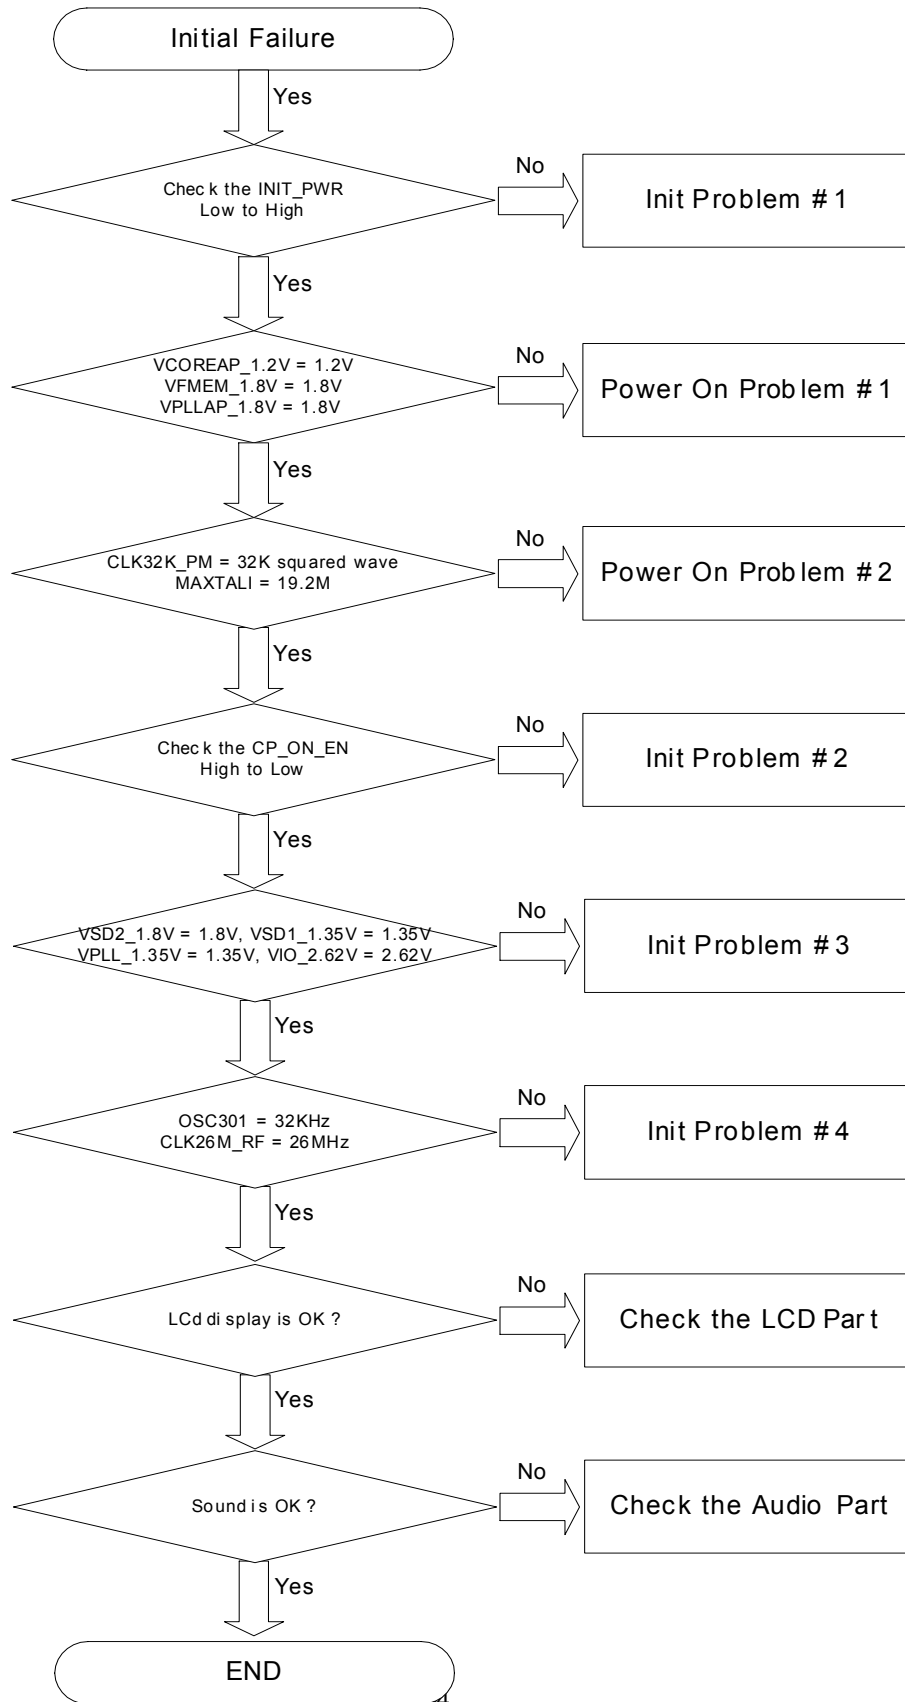

9. Chart of Troubleshooting

9-1. Baseband

9-1-1. Power ON

Power On Problem #2

9-1-2. System Initial

INIT Problem #2

INIT Problem #3

INIT Problem #4

9-1-3. Sim Part

SIM Problem #1

SIM Problem #2

9-1-4. Charging Part

Charging Problem #1

Charging Problem #2

9-1-5. Microphone Part

Microphone Problem #1

LCD Problem #3

9-1-8. Camera Part

Camera Problem #1

Camera Problem #2

Camera Problem #3

- 3M camera data & clock line

- VGA camera data & clock line

9-1-9. Bluetooth Part