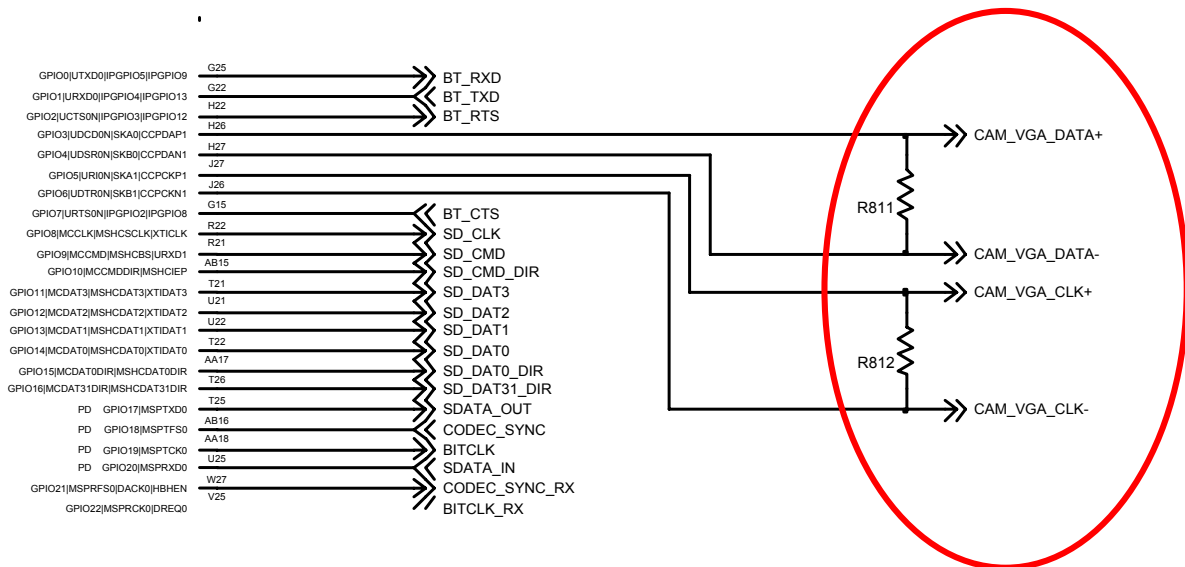

LCD Problem #3

9-1-8. Camera Part

Camera Problem #1

Camera Problem #2

Camera Problem #3

- 3M camera data & clock line

- VGA camera data & clock line

9-1-9. Bluetooth Part

9-1-10. FM Radio Part

FM Radio Problem #1

FM Radio Problem #2

9-2. RF

9-2-1. EGSM RX Part

9-2-2. DCS RX Part

CONTINUOUS RX ON
RF INPUT : 698CH
BCH POWER : - 60dBm

Flow Chart of Troubleshooting and Circuit Diagrams