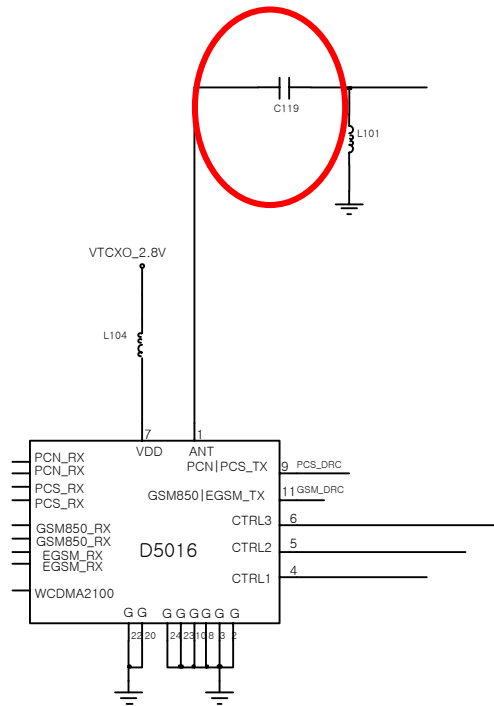

9-1-10. FM Radio Part

FM Radio Problem #1

FM Radio Problem #2

9-2. RF

9-2-1. EGSM RX Part

9-2-2. DCS RX Part

CONTINUOUS RX ON
RF INPUT : 698CH
BCH POWER : - 60dBm

Flow Chart of Troubleshooting and Circuit Diagrams

DPCS TX Problem #1,2,3

9-2-6. WCDMA RX Part

WCDMA RX Problem #1

WCDMA RX Problem #2

WCDMA RX Problem #3,4,5,6,7

9-2-7. WCDMA Tx

WCDMA RX Problem #1,2,3,4,5,6

WCDMA TX Problem #7,8