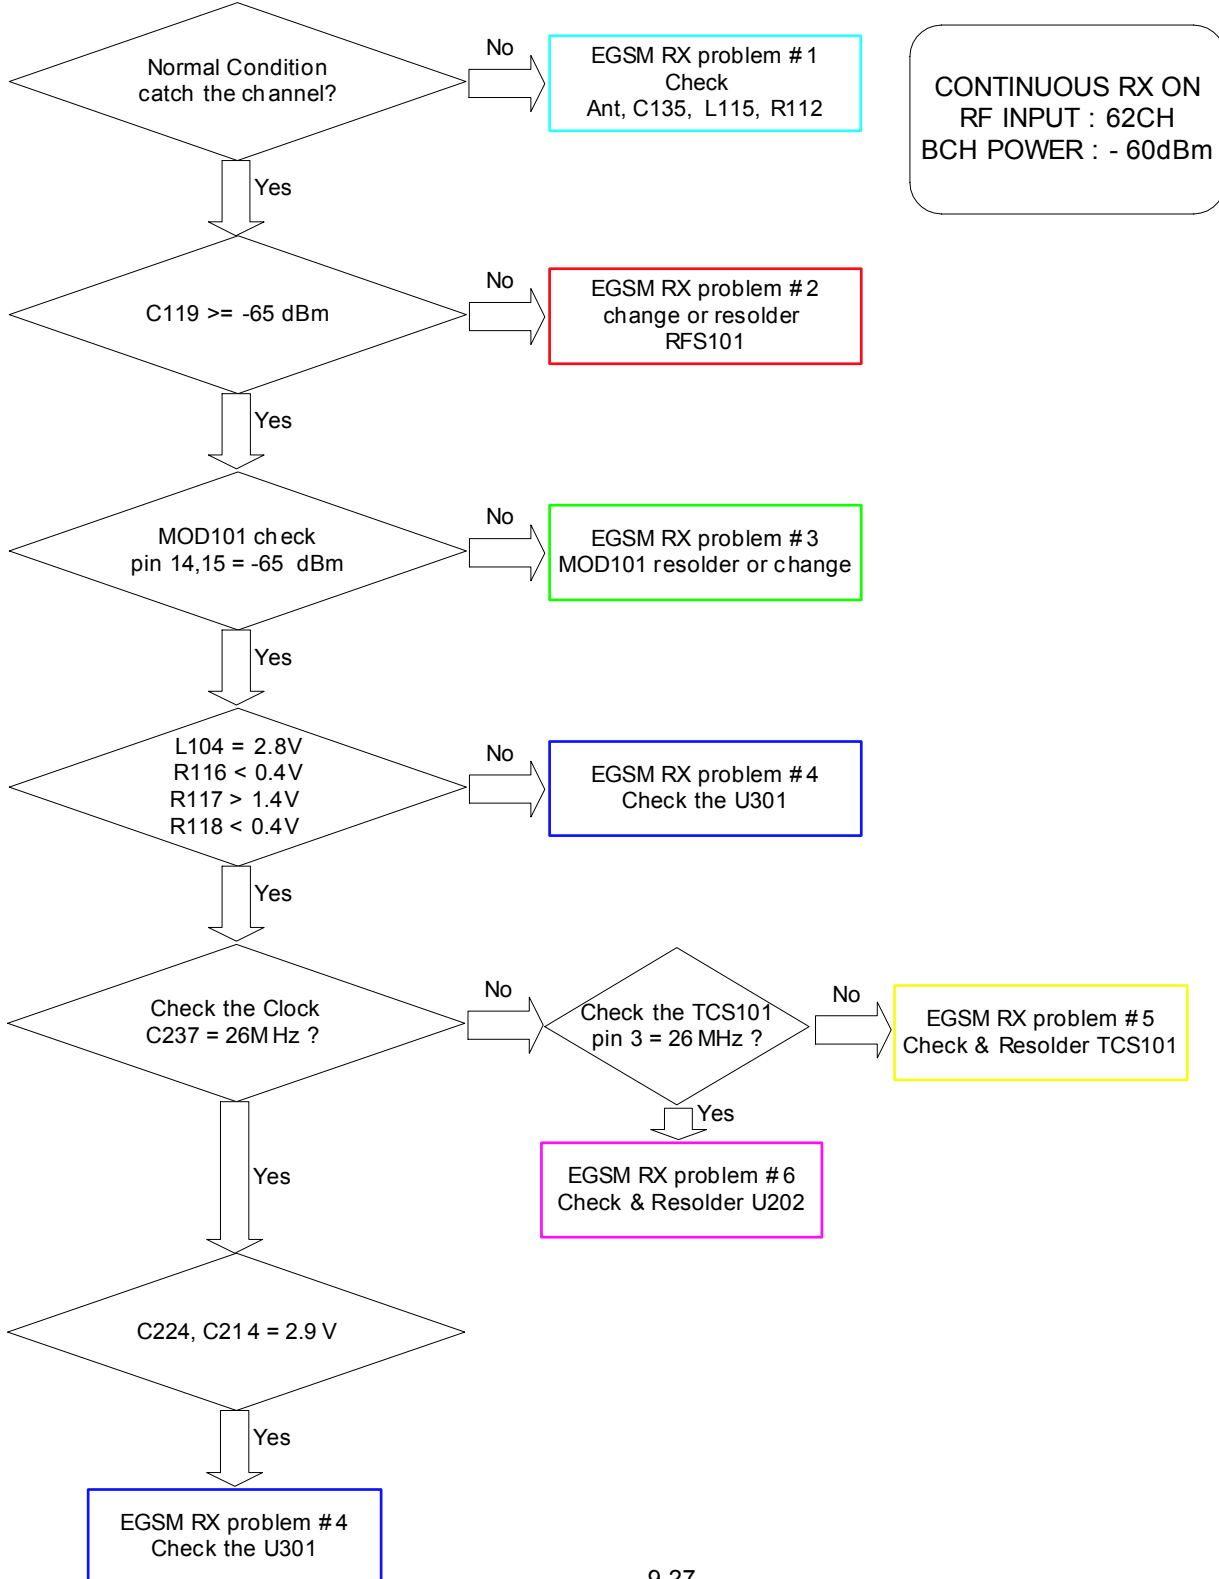

9. Chart of Troubleshooting

9-1. Baseband

9-1-1. Power ON

Power On Problem #2

9-1-2. System Initial

INIT Problem #2

INIT Problem #3

INIT Problem #4

LCD Problem #3

9-1-8. Camera Part

Camera Problem #1

Camera Problem #2

Camera Problem #3

- 3M camera data & clock line

- VGA camera data & clock line

9-1-9. Bluetooth Part

9-1-10. FM Radio Part

FM Radio Problem #1

FM Radio Problem #2

9-2. RF

9-2-1. EGSM RX Part

9-2-2. DCS RX Part

CONTINUOUS RX ON
RF INPUT : 698CH
BCH POWER : - 60dBm

Flow Chart of Troubleshooting and Circuit Diagrams

DCS RX Problem #1,2

DCS RX Problem #3,4,5,6

9-2-3. PCS RX Part

PCS RX Problem #1,2

PCS RX Problem #3,4,5,6

9-2-4. EGSM TX Part

EGSM TX Problem #1,2,3

9-2-5. D/PCS TX Part