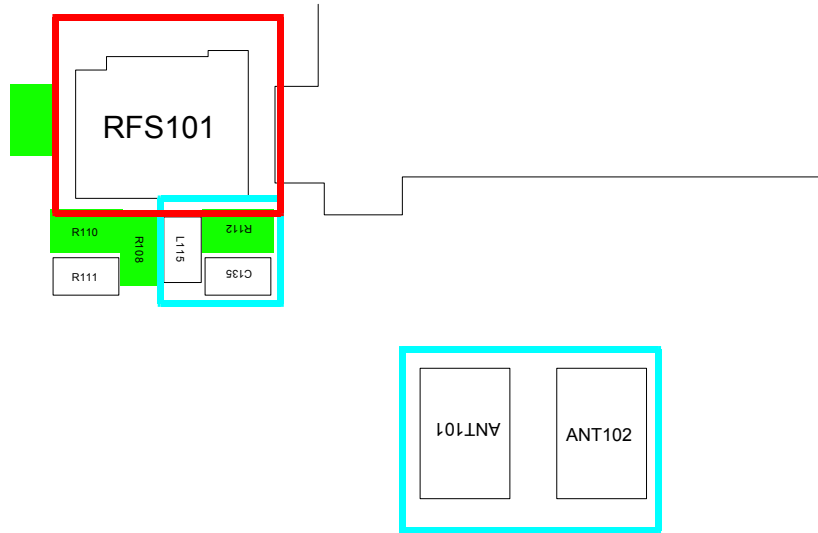

LCD Problem #3

9-1-8. Camera Part

Camera Problem #1

Camera Problem #2

Camera Problem #3

- 3M camera data & clock line

- VGA camera data & clock line

9-1-9. Bluetooth Part

9-1-10. FM Radio Part

FM Radio Problem #1

FM Radio Problem #2

9-2. RF

9-2-1. EGSM RX Part

9-2-2. DCS RX Part

CONTINUOUS RX ON
RF INPUT : 698CH
BCH POWER : - 60dBm

Flow Chart of Troubleshooting and Circuit Diagrams

DCS RX Problem #1,2

DCS RX Problem #3,4,5,6

9-2-3. PCS RX Part

PCS RX Problem #1,2

PCS RX Problem #3,4,5,6

9-2-4. EGSM TX Part

EGSM TX Problem #1,2,3

9-2-5. D/PCS TX Part