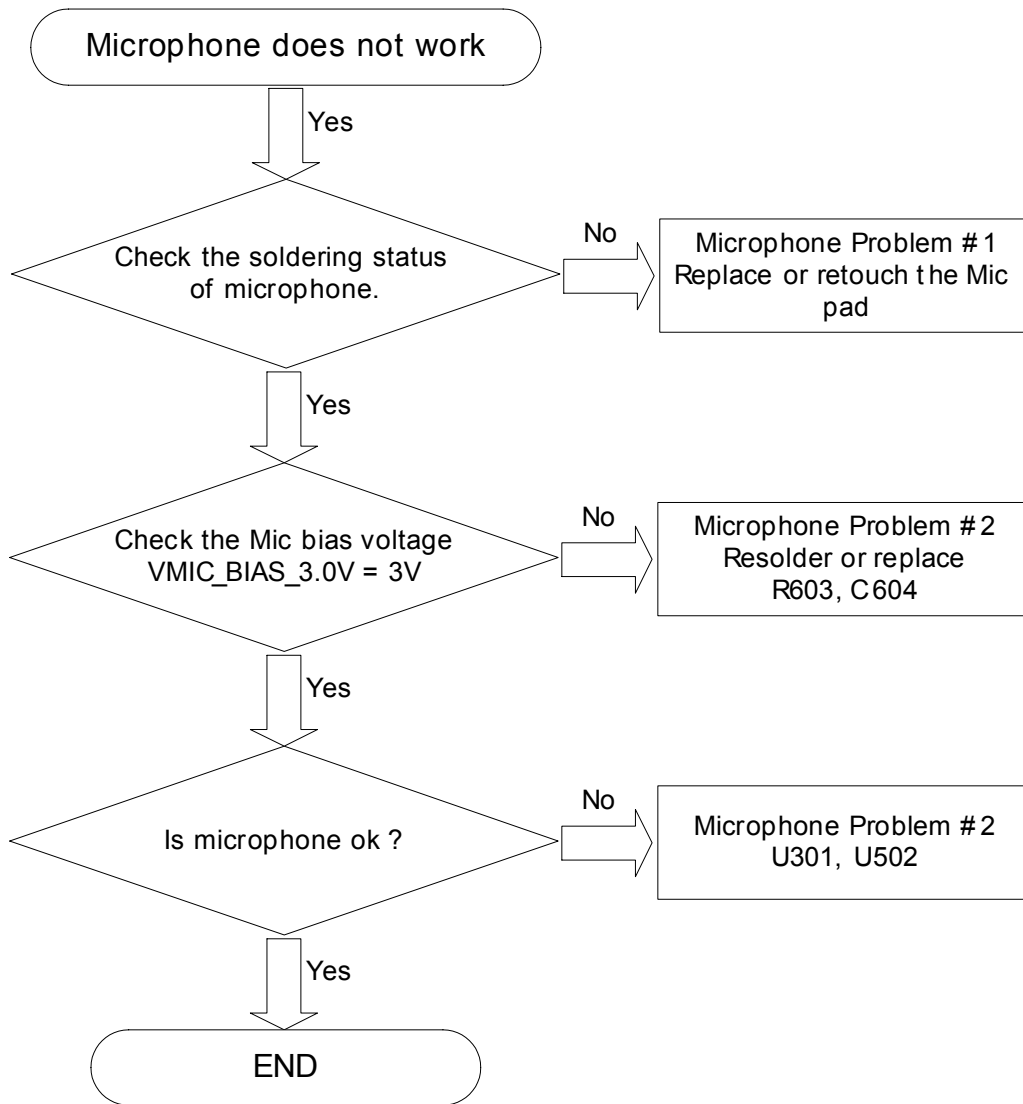

9. Chart of Troubleshooting

9-1. Baseband

9-1-1. Power ON

Power On Problem #2

9-1-2. System Initial

INIT Problem #2

INIT Problem #3

INIT Problem #4

9-1-3. Sim Part

SIM Problem #1

SIM Problem #2

9-1-4. Charging Part

Charging Problem #1

Charging Problem #2

9-1-5. Microphone Part

Microphone Problem #1

Microphone Problem #2

Microphone Problem #3

9-1-6. Speaker & Receiver Part

Speaker Problem #1

Speaker Problem #2

9-1-7. LCD Part

LCD Problem #1

LCD Problem #2

LCD Problem #3

9-1-8. Camera Part

Camera Problem #1

Camera Problem #2

Camera Problem #3

- 3M camera data & clock line

- VGA camera data & clock line

9-1-9. Bluetooth Part