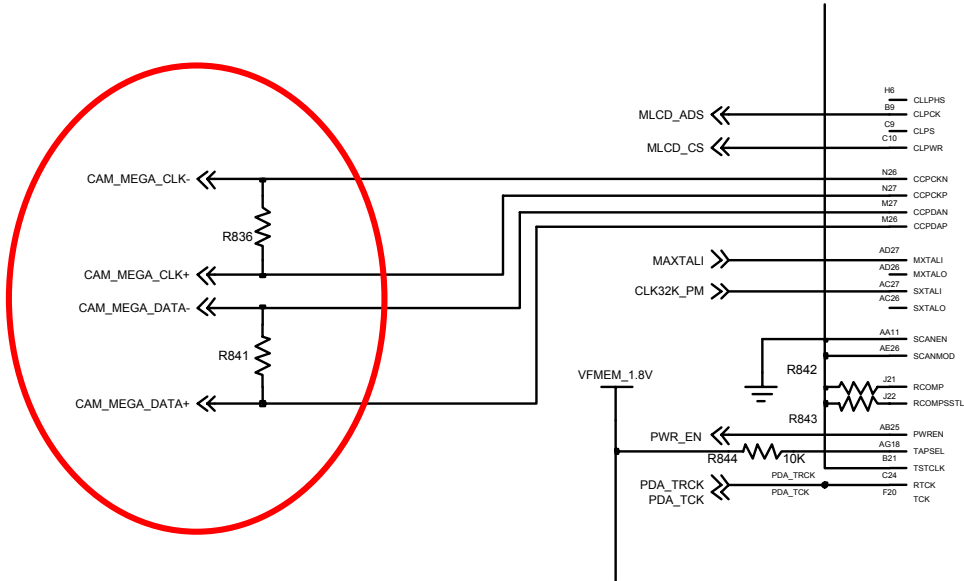

LCD Problem #3

9-1-8. Camera Part

Camera Problem #1

Camera Problem #2

Camera Problem #3

- 3M camera data & clock line

- VGA camera data & clock line

9-1-9. Bluetooth Part

9-1-10. FM Radio Part

FM Radio Problem #1

FM Radio Problem #2

9-2. RF

9-2-1. EGSM RX Part

9-2-2. DCS RX Part

CONTINUOUS RX ON
RF INPUT : 698CH
BCH POWER : - 60dBm

Flow Chart of Troubleshooting and Circuit Diagrams