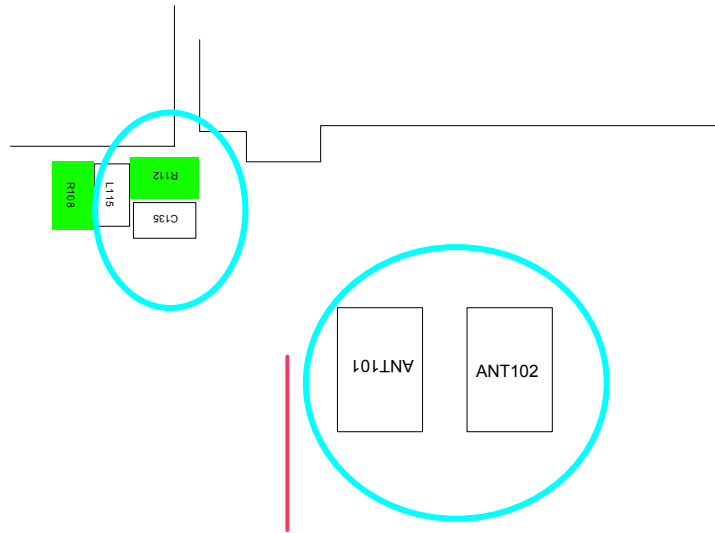

9-1-10. FM Radio Part

FM Radio Problem #1

FM Radio Problem #2

9-2. RF

9-2-1. EGSM RX Part

9-2-2. DCS RX Part

CONTINUOUS RX ON
RF INPUT : 698CH
BCH POWER : - 60dBm

Flow Chart of Troubleshooting and Circuit Diagrams

DCS RX Problem #1,2

DCS RX Problem #3,4,5,6

9-2-3. PCS RX Part

PCS RX Problem #1,2

PCS RX Problem #3,4,5,6

9-2-4. EGSM TX Part

EGSM TX Problem #1,2,3

9-2-5. D/PCS TX Part

DPCS TX Problem #1,2,3

9-2-6. WCDMA RX Part

WCDMA RX Problem #1

WCDMA RX Problem #2

WCDMA RX Problem #3,4,5,6,7

9-2-7. WCDMA Tx

WCDMA RX Problem #1,2,3,4,5,6

WCDMA TX Problem #7,8