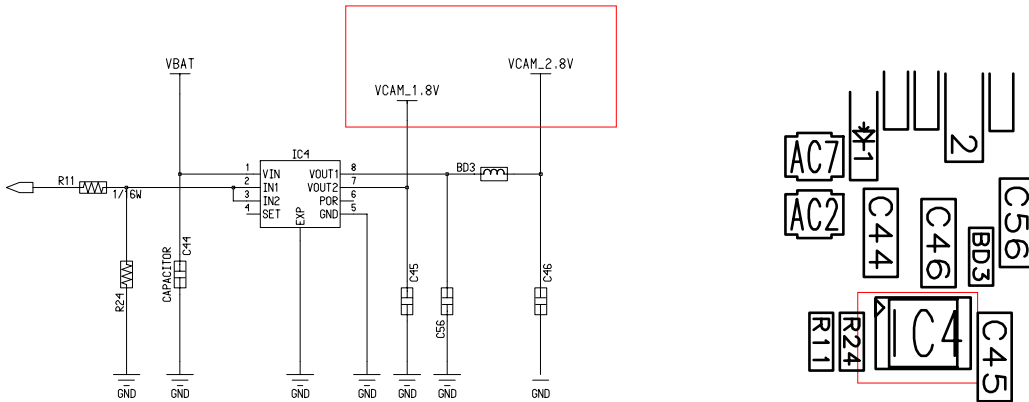

LCD Problem #3

9-1-8. Camera Part

Camera Problem #1

Camera Problem #2

Camera Problem #3

- 3M camera data & clock line

- VGA camera data & clock line

9-1-9. Bluetooth Part

9-1-10. FM Radio Part

FM Radio Problem #1

FM Radio Problem #2

9-2. RF

9-2-1. EGSM RX Part

9-2-2. DCS RX Part

CONTINUOUS RX ON
RF INPUT : 698CH
BCH POWER : - 60dBm

Flow Chart of Troubleshooting and Circuit Diagrams