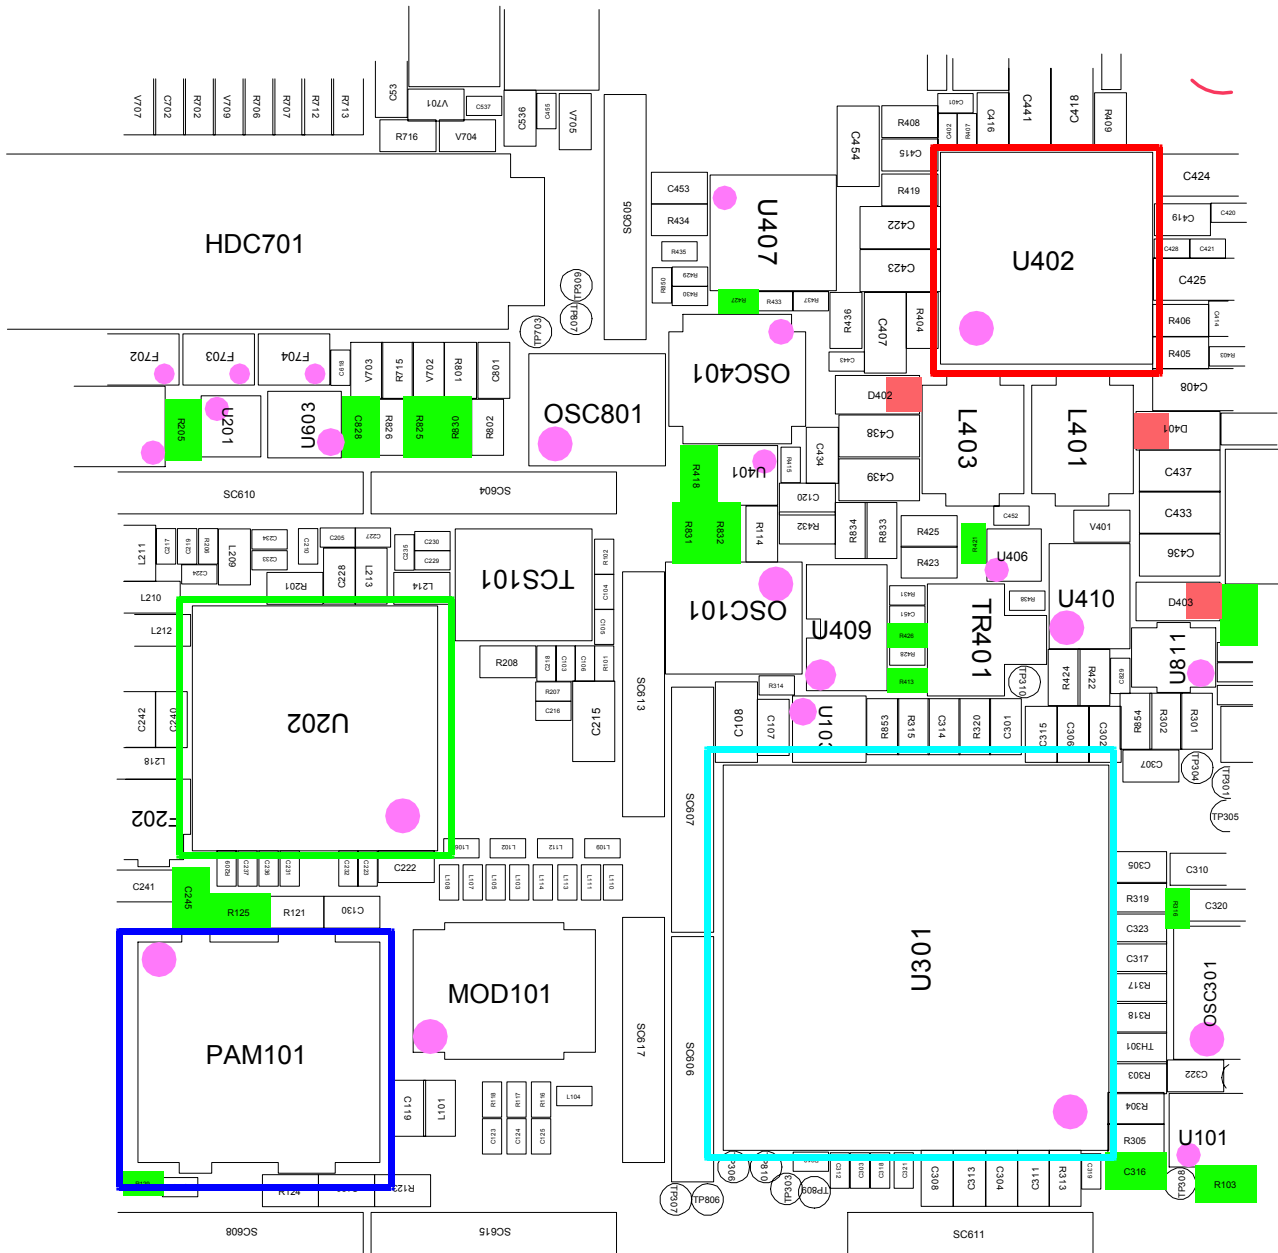

9-1-10. FM Radio Part

FM Radio Problem #1

FM Radio Problem #2

9-2. RF

9-2-1. EGSM RX Part

9-2-2. DCS RX Part

CONTINUOUS RX ON
RF INPUT : 698CH
BCH POWER : - 60dBm

Flow Chart of Troubleshooting and Circuit Diagrams

DCS RX Problem #1,2

DCS RX Problem #3,4,5,6

9-2-3. PCS RX Part

PCS RX Problem #1,2

PCS RX Problem #3,4,5,6

9-2-4. EGSM TX Part

EGSM TX Problem #1,2,3

9-2-5. D/PCS TX Part

DPCS TX Problem #1,2,3

9-2-6. WCDMA RX Part

WCDMA RX Problem #1

WCDMA RX Problem #2

WCDMA RX Problem #3,4,5,6,7

9-2-7. WCDMA Tx

WCDMA RX Problem #1,2,3,4,5,6

WCDMA TX Problem #7,8