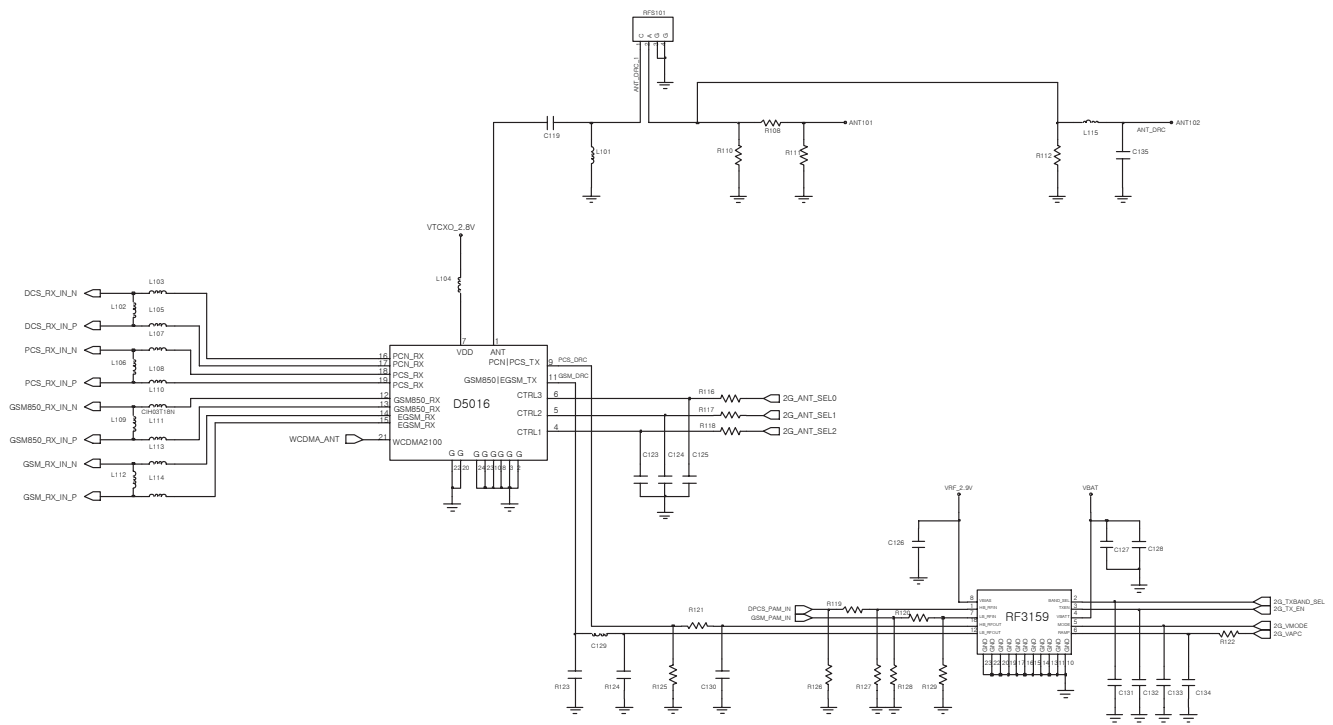

9-1-10. FM Radio Part

FM Radio Problem #1

FM Radio Problem #2

9-2. RF

9-2-1. EGSM RX Part

9-2-2. DCS RX Part

CONTINUOUS RX ON
RF INPUT : 698CH
BCH POWER : - 60dBm

Flow Chart of Troubleshooting and Circuit Diagrams