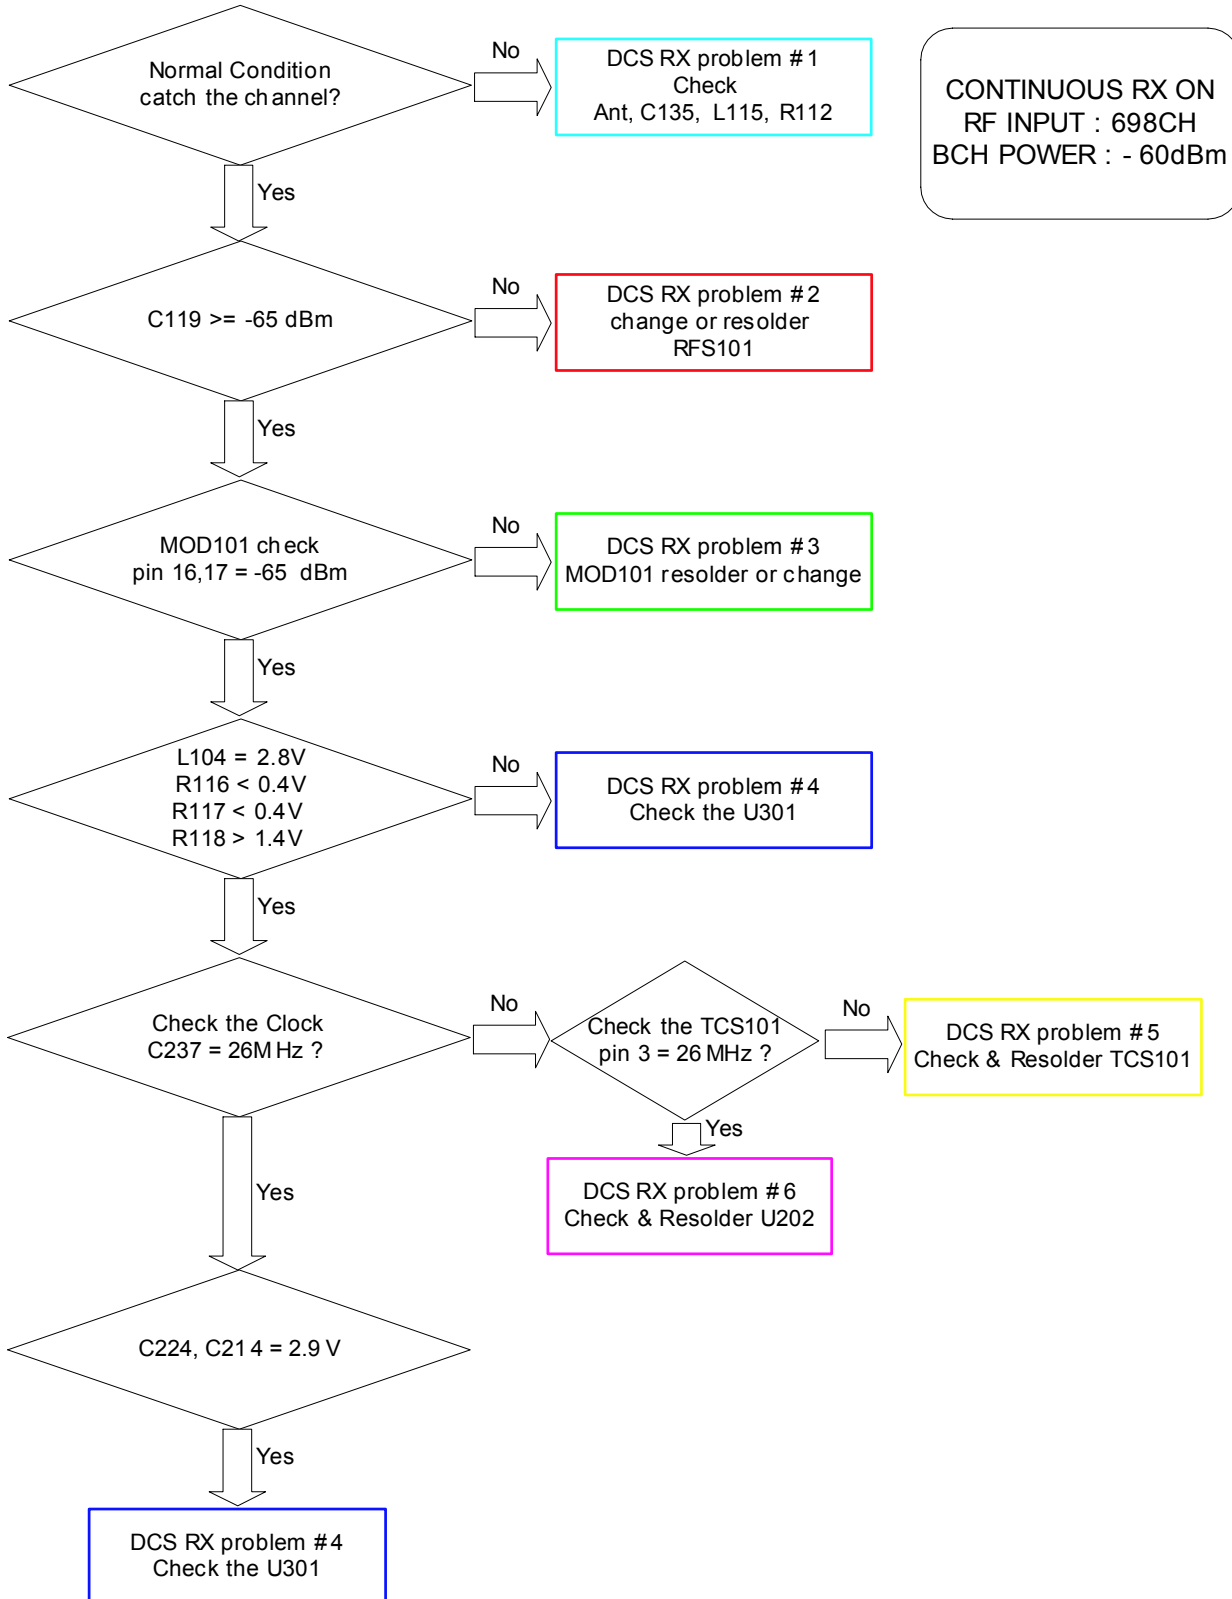

9. Chart of Troubleshooting

9-1. Baseband

9-1-1. Power ON

Power On Problem #2

9-1-2. System Initial

INIT Problem #2

INIT Problem #3

INIT Problem #4

LCD Problem #3

9-1-8. Camera Part

Camera Problem #1

Camera Problem #2

Camera Problem #3

- 3M camera data & clock line

- VGA camera data & clock line

9-1-9. Bluetooth Part

9-1-10. FM Radio Part

FM Radio Problem #1

FM Radio Problem #2

9-2. RF

9-2-1. EGSM RX Part

9-2-2. DCS RX Part

CONTINUOUS RX ON
RF INPUT : 698CH
BCH POWER : - 60dBm

Flow Chart of Troubleshooting and Circuit Diagrams

DCS RX Problem #1,2

DCS RX Problem #3,4,5,6

9-2-3. PCS RX Part

PCS RX Problem #1,2

PCS RX Problem #3,4,5,6

9-2-4. EGSM TX Part

EGSM TX Problem #1,2,3

9-2-5. D/PCS TX Part