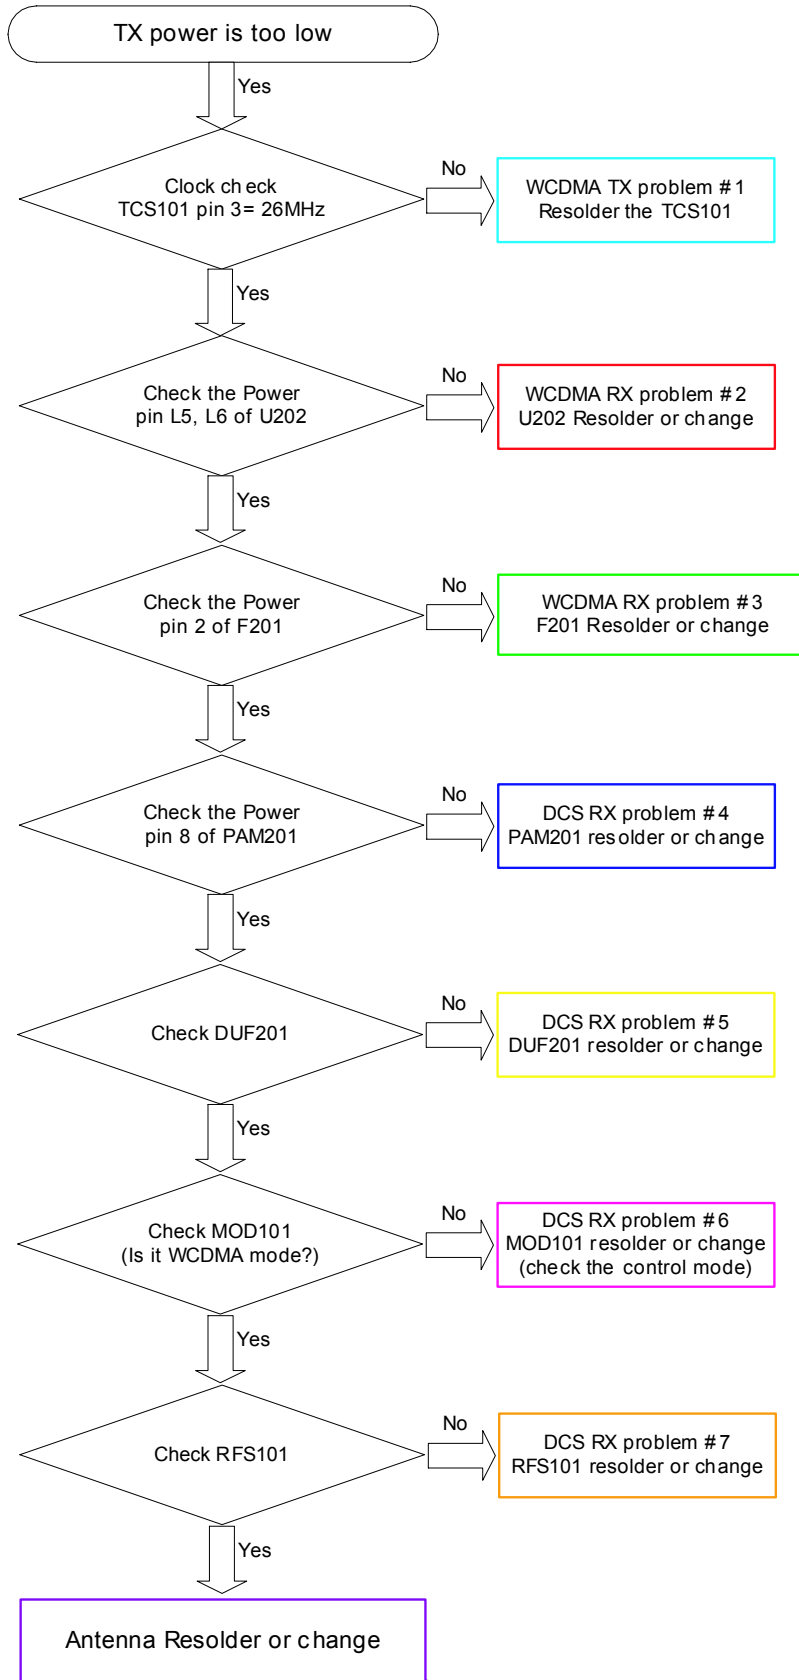

9. Chart of Troubleshooting

9-1. Baseband

9-1-1. Power ON

Power On Problem #2

9-1-2. System Initial

INIT Problem #2

INIT Problem #3

INIT Problem #4

LCD Problem #3

9-1-8. Camera Part

Camera Problem #1

Camera Problem #2

Camera Problem #3

- 3M camera data & clock line

- VGA camera data & clock line

9-1-9. Bluetooth Part

9-1-10. FM Radio Part

FM Radio Problem #1

FM Radio Problem #2

9-2. RF

9-2-1. EGSM RX Part

9-2-2. DCS RX Part

CONTINUOUS RX ON
RF INPUT : 698CH
BCH POWER : - 60dBm

Flow Chart of Troubleshooting and Circuit Diagrams

DPCS TX Problem #1,2,3

9-2-6. WCDMA RX Part

WCDMA RX Problem #1

WCDMA RX Problem #2

WCDMA RX Problem #3,4,5,6,7

9-2-7. WCDMA Tx

WCDMA RX Problem #1,2,3,4,5,6

WCDMA TX Problem #7,8