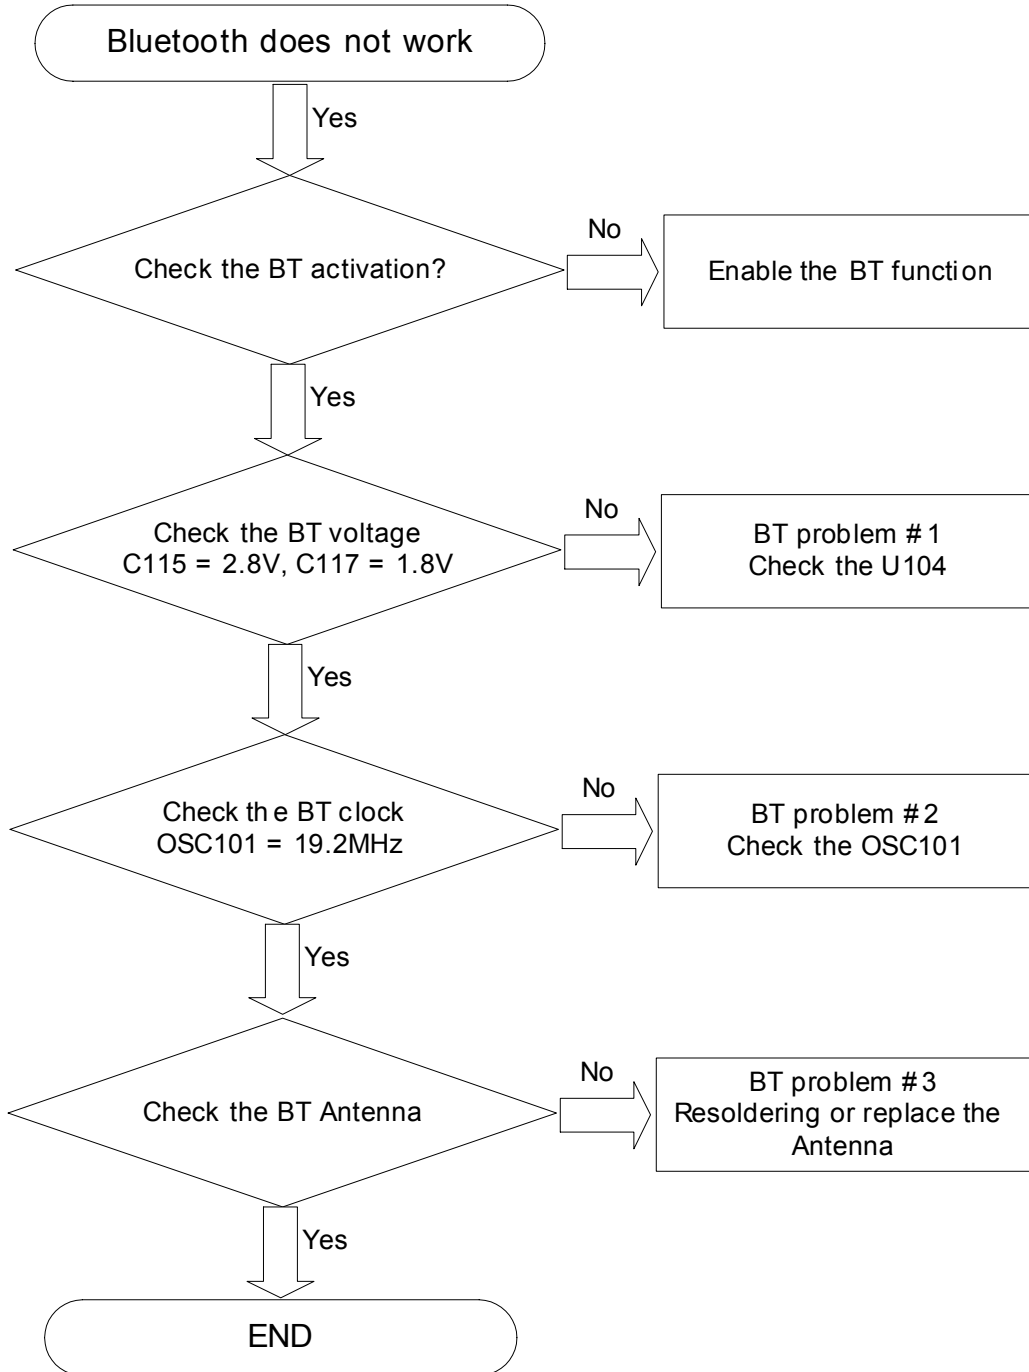

LCD Problem #3

9-1-8. Camera Part

Camera Problem #1

Camera Problem #2

Camera Problem #3

- 3M camera data & clock line

- VGA camera data & clock line

9-1-9. Bluetooth Part

9-1-10. FM Radio Part

FM Radio Problem #1

FM Radio Problem #2

9-2. RF

9-2-1. EGSM RX Part

9-2-2. DCS RX Part

CONTINUOUS RX ON
RF INPUT : 698CH
BCH POWER : - 60dBm

Flow Chart of Troubleshooting and Circuit Diagrams