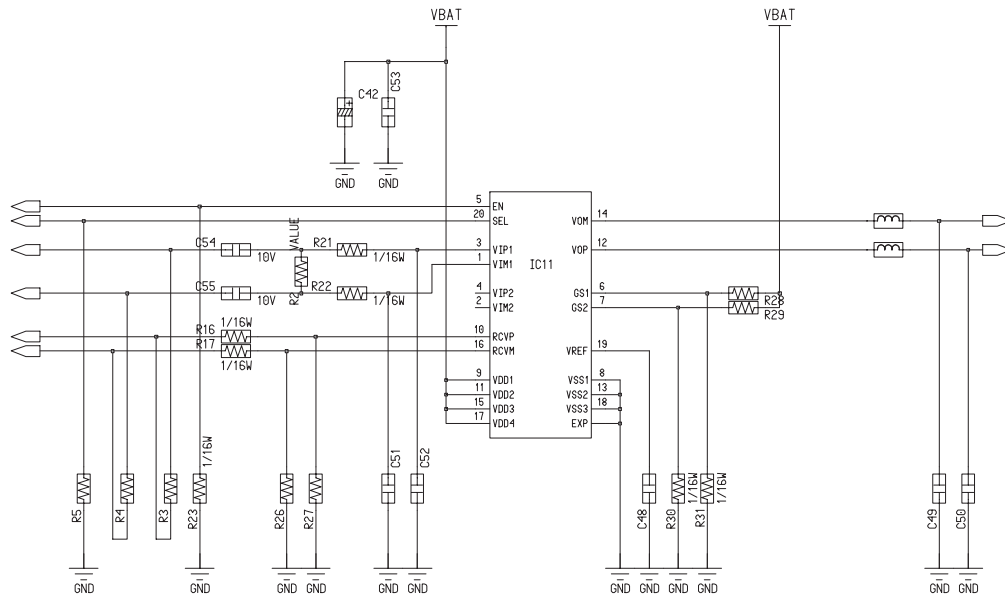

Microphone Problem #2

Microphone Problem #3

9-1-6. Speaker & Receiver Part

Speaker Problem #1

Speaker Problem #2

9-1-7. LCD Part

LCD Problem #1

LCD Problem #2

LCD Problem #3

9-1-8. Camera Part

Camera Problem #1

Camera Problem #2

Camera Problem #3

- 3M camera data & clock line

- VGA camera data & clock line

9-1-9. Bluetooth Part

9-1-10. FM Radio Part

FM Radio Problem #1

FM Radio Problem #2

9-2. RF

9-2-1. EGSM RX Part

9-2-2. DCS RX Part

CONTINUOUS RX ON
RF INPUT : 698CH
BCH POWER : - 60dBm

Flow Chart of Troubleshooting and Circuit Diagrams