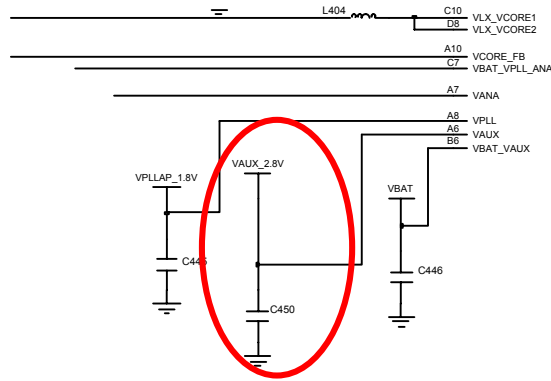

LCD Problem #3

9-1-8. Camera Part

Camera Problem #1

Camera Problem #2

Camera Problem #3

- 3M camera data & clock line

- VGA camera data & clock line

9-1-9. Bluetooth Part

9-1-10. FM Radio Part

FM Radio Problem #1

FM Radio Problem #2

9-2. RF

9-2-1. EGSM RX Part

9-2-2. DCS RX Part

CONTINUOUS RX ON
RF INPUT : 698CH
BCH POWER : - 60dBm

Flow Chart of Troubleshooting and Circuit Diagrams