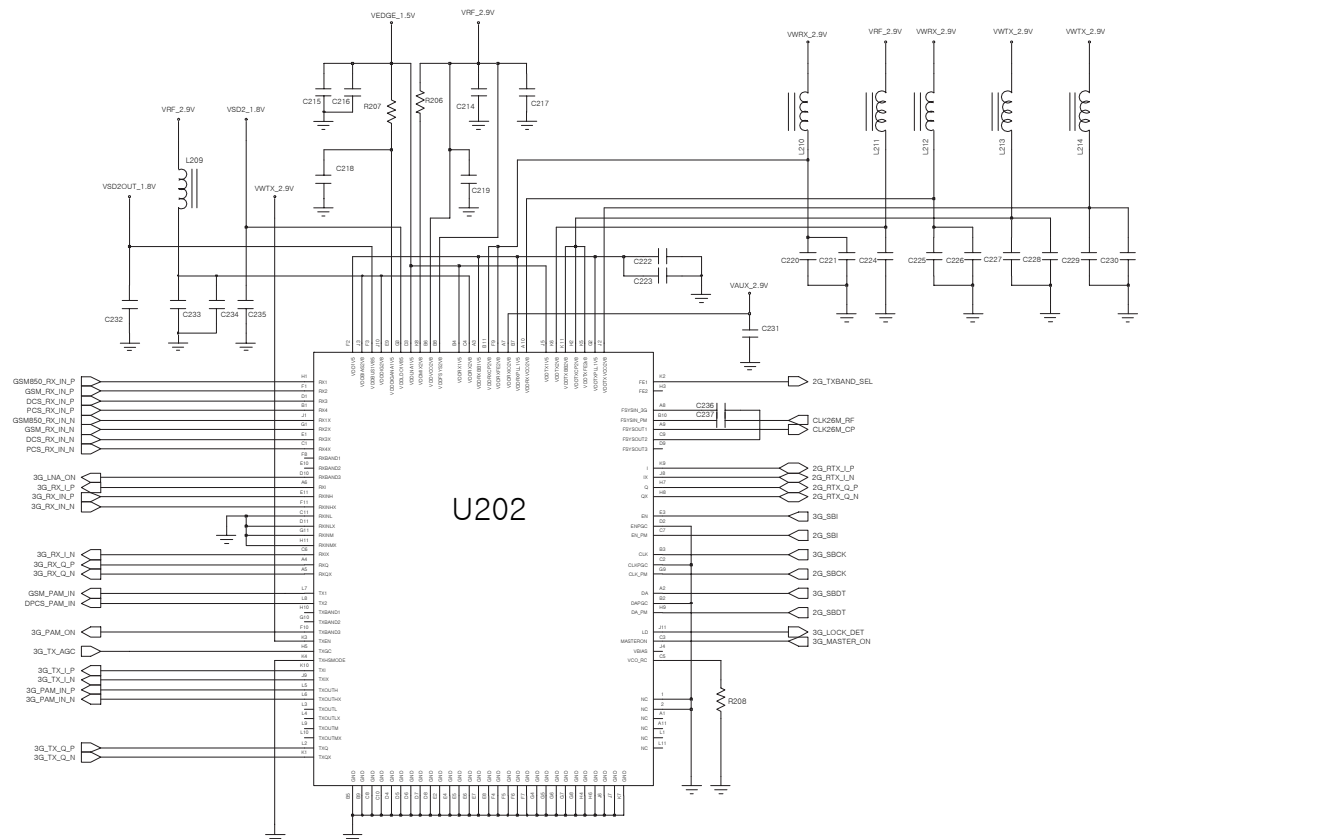

9-1-10. FM Radio Part

FM Radio Problem #1

FM Radio Problem #2

9-2. RF

9-2-1. EGSM RX Part

9-2-2. DCS RX Part

CONTINUOUS RX ON
RF INPUT : 698CH
BCH POWER : - 60dBm

Flow Chart of Troubleshooting and Circuit Diagrams