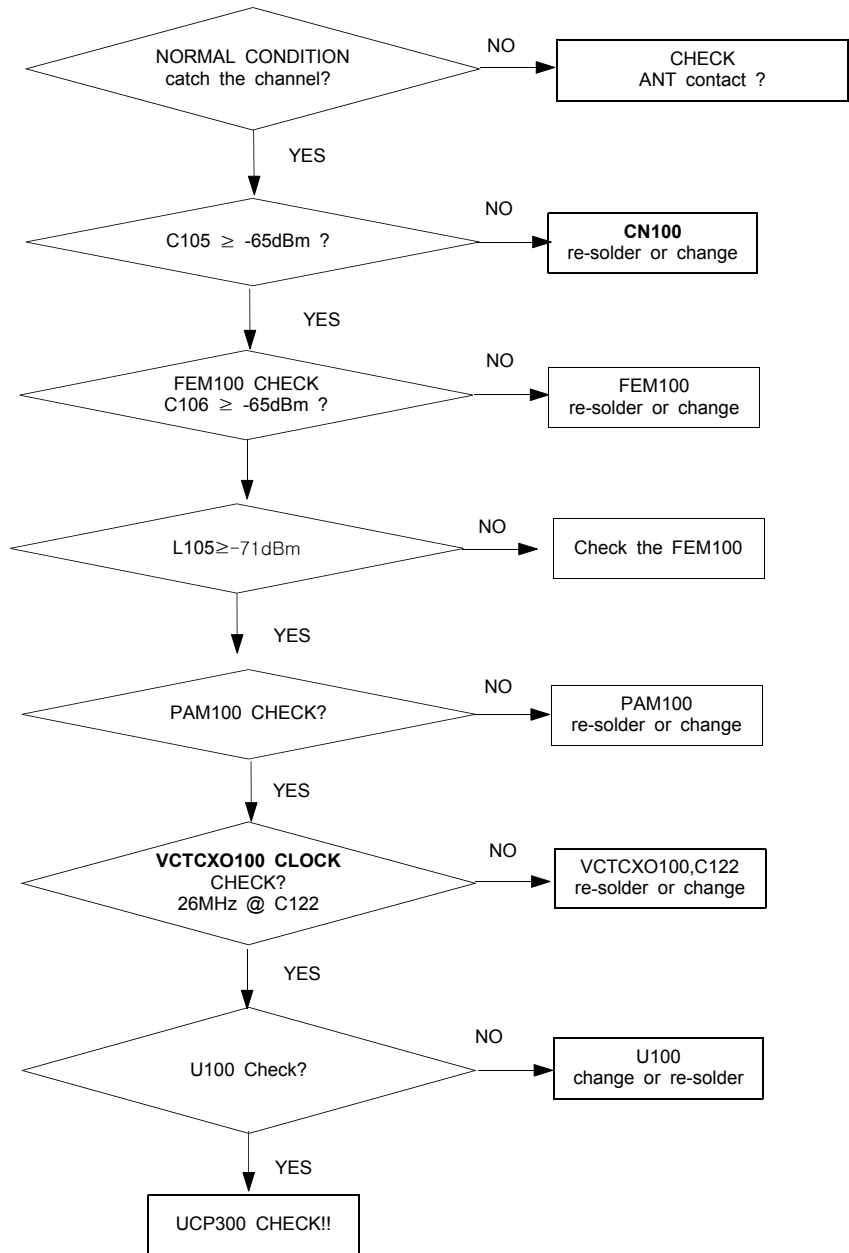

DCS1800 RX

Band : DCS
CELL POWER : -50dBm
Channel : 698Ch