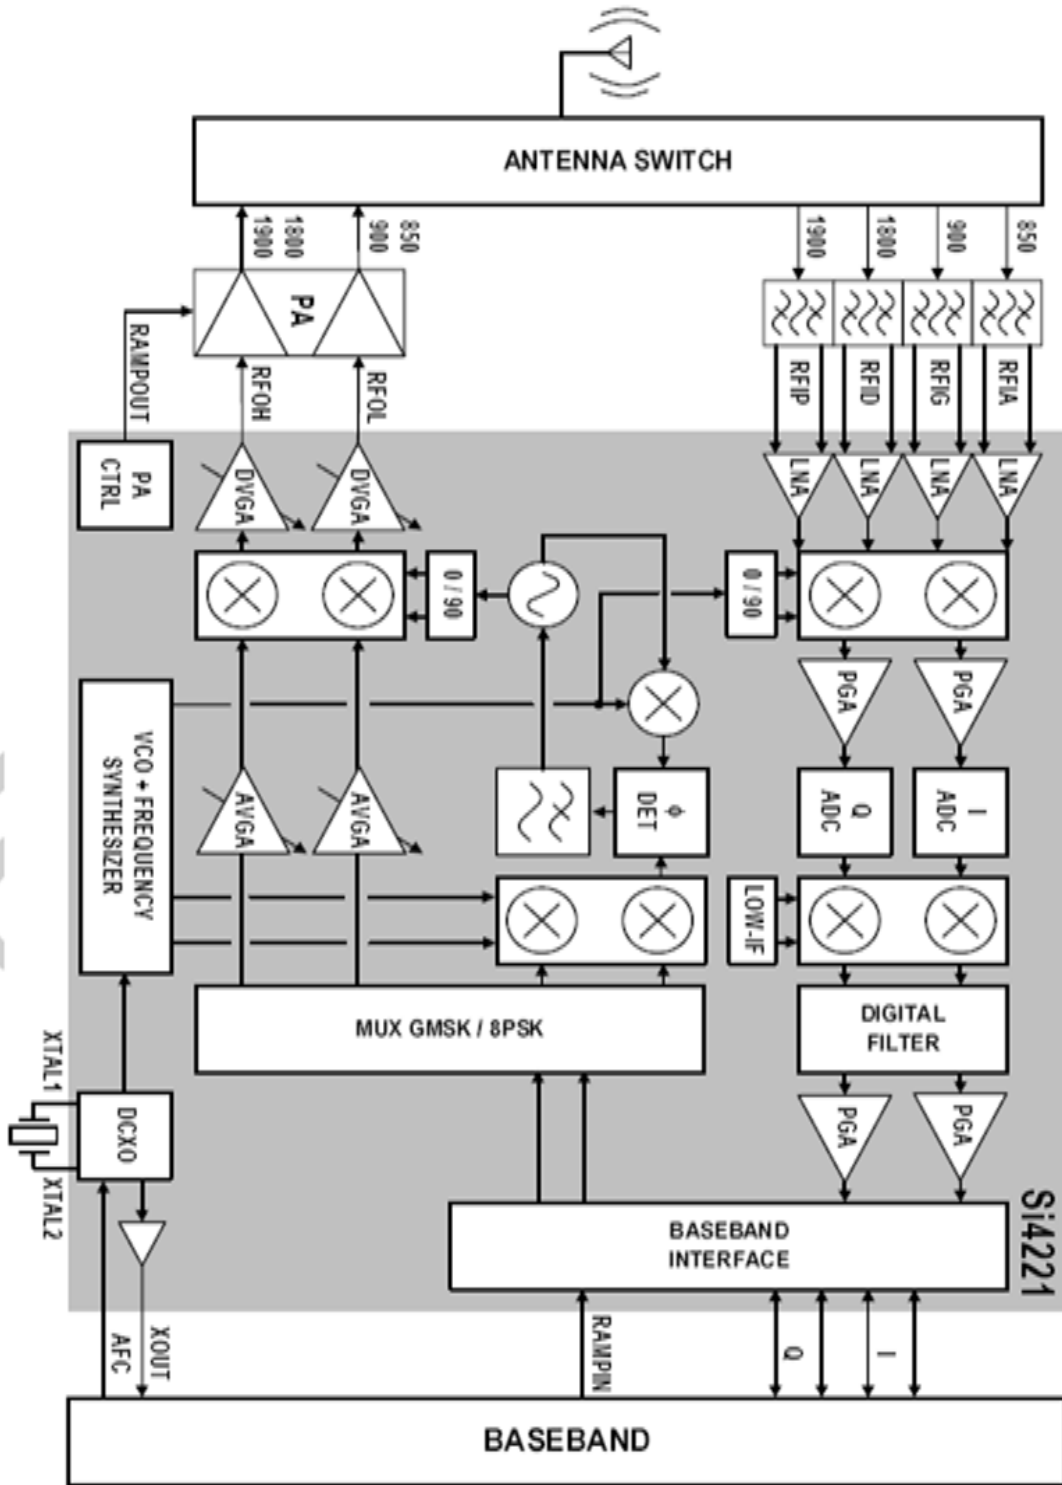

8. Block Diagrams

8-1. Functional Block Diagram

Figure 13. Si4221 Transceiver Block Diagram

8-2. BLUETOOTH/FM Radio Block Diagram

2400 ~
2485 MHz