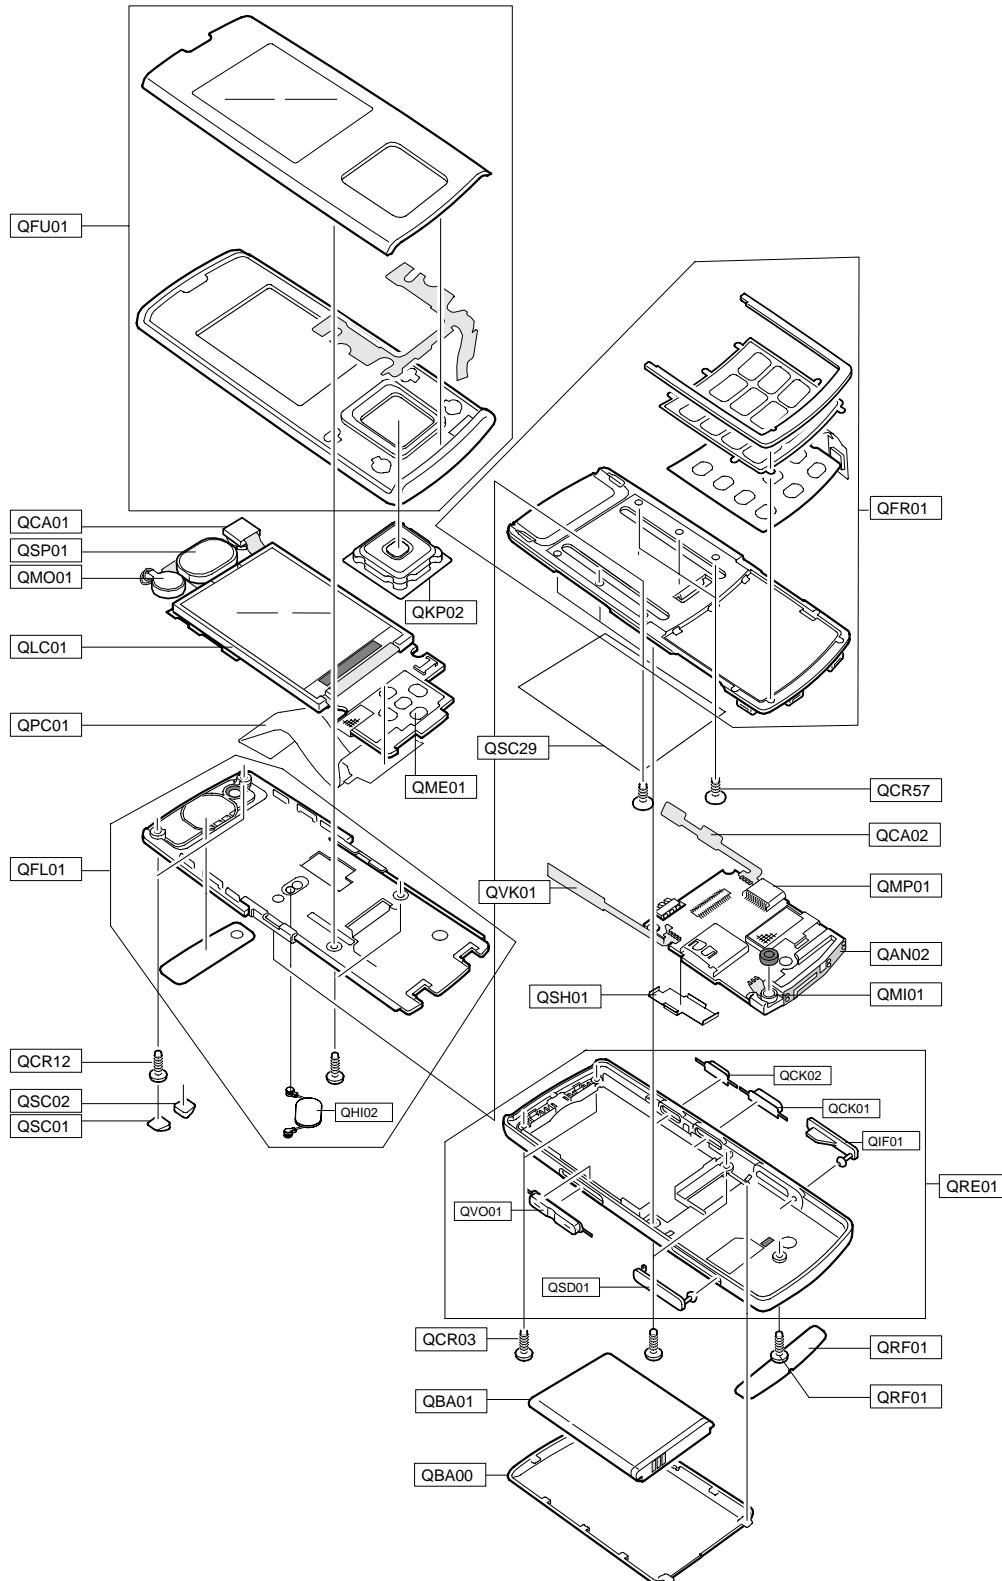

5. Exploded View and Parts List

5-1. Cellular phone Exploded View

5-2. Cellular phone Parts list

Design LOC	Description	SEC CODE
QAN02	ANTENNA-SGHJ600	GH42-01192A
QBA00	PMO COVER-BATTERY	GH72-39058D
QBA01	INNER BATTERY PACK-800MAH,BLK,	GH43-02719A
QCA01	CAMERA MODULE	GH59-04299A
QCA02	KEY FPCB-SGHJ600E SIDE CAM 1 K	GH59-04885A
QCK01	PMO KEY-CAM	GH72-42839A
QCK02	PMO KEY-POWER	GH72-41932D
QCR03	SCREW-MACHINE	6001-001811
QCR03	SCREW-MACHINE	6001-001811
QCR12	SCREW-MACHINE	6001-001530
QCR57	SCREW-MACHINE	6001-002001
QFL01	ASSY CASE-SLIDE LOWER	GH98-04369D
QFR01	ASSY CASE-FRONT_SER	GH98-05946D
QFU01	ASSY CASE-SLIDE UPPER	GH98-05948D
QHI02	ASSY HINGE-LINK	GH98-04372A
QIF01	PMO COVER-IF	GH72-39056D
QKP02	ASSY KEYPAD-SUB(XEF/DAA)	GH98-05212D
QLC01	ELA UNIT-SGHJ600 LCD MODULE SV	GH96-02727A
QME01	DOMESHEET-SGHJ600 METAL DOME	GH59-04304A
QMI01	MICROPHONE-ASSY-SGHJ600	GH30-00358A
QMO01	MOTOR DC-SGHJ600	GH31-00318A
QMP01	PBA MAIN-SGHJ600E	GH92-03778A
QPC01	MEA-SLIDE FPCB KIT	GH97-07767A
QRE01	ASSY CASE-REAR	GH98-04371D
QRF01	PMO COVER-RF	GH72-39059D
QSC01	RMO-SCREW CAP R	GH73-09496D
QSC02	RMO-SCREW CAP L	GH73-09497D
QSC29	TAPE-BATTERY SHEET	GH74-31320D
QSD01	PMO COVER-SD	GH72-39055D
QSH01	IPR-SHIELD CAN	GH70-02277A
QSP01	SPEAKER	3001-002145
QVK01	KEY FPCB-SGHJ600E SIDE VOL 2 K	GH59-04884A
QVO01	PMO KEY-VOLUME	GH72-42579A