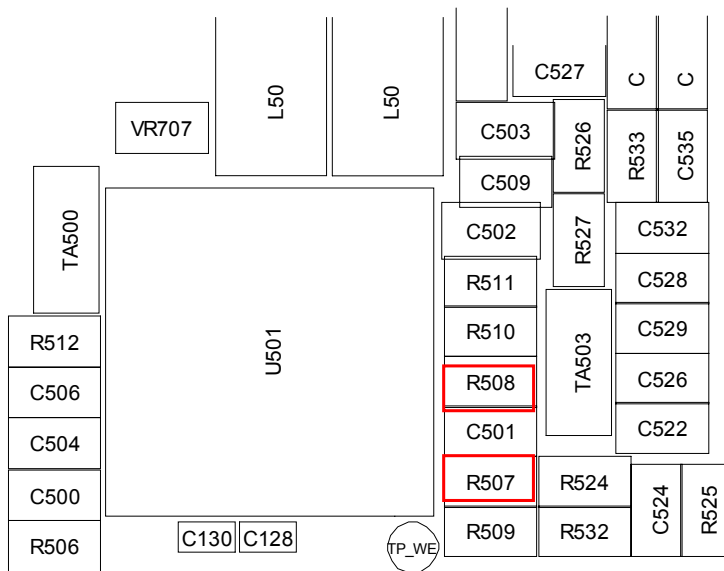

10. Flow Chart of Troubleshooting

10-1 BASEBAND

10-1-1. Power ON

PM IC

10-1-2. Sim Part

10-1-3. Charging Part

CHARGING

10-1-4. Microphone Part - PHONE Mic

MIC_MAIN

10-1-5. Speaker part

10-1-6. Receiver part

10-1-7. Ear mic Part - MIC CABLE

AUDIO_AMP

10-1-8-1. Camera

3M CAM

10-1-8-2. Camera Flash