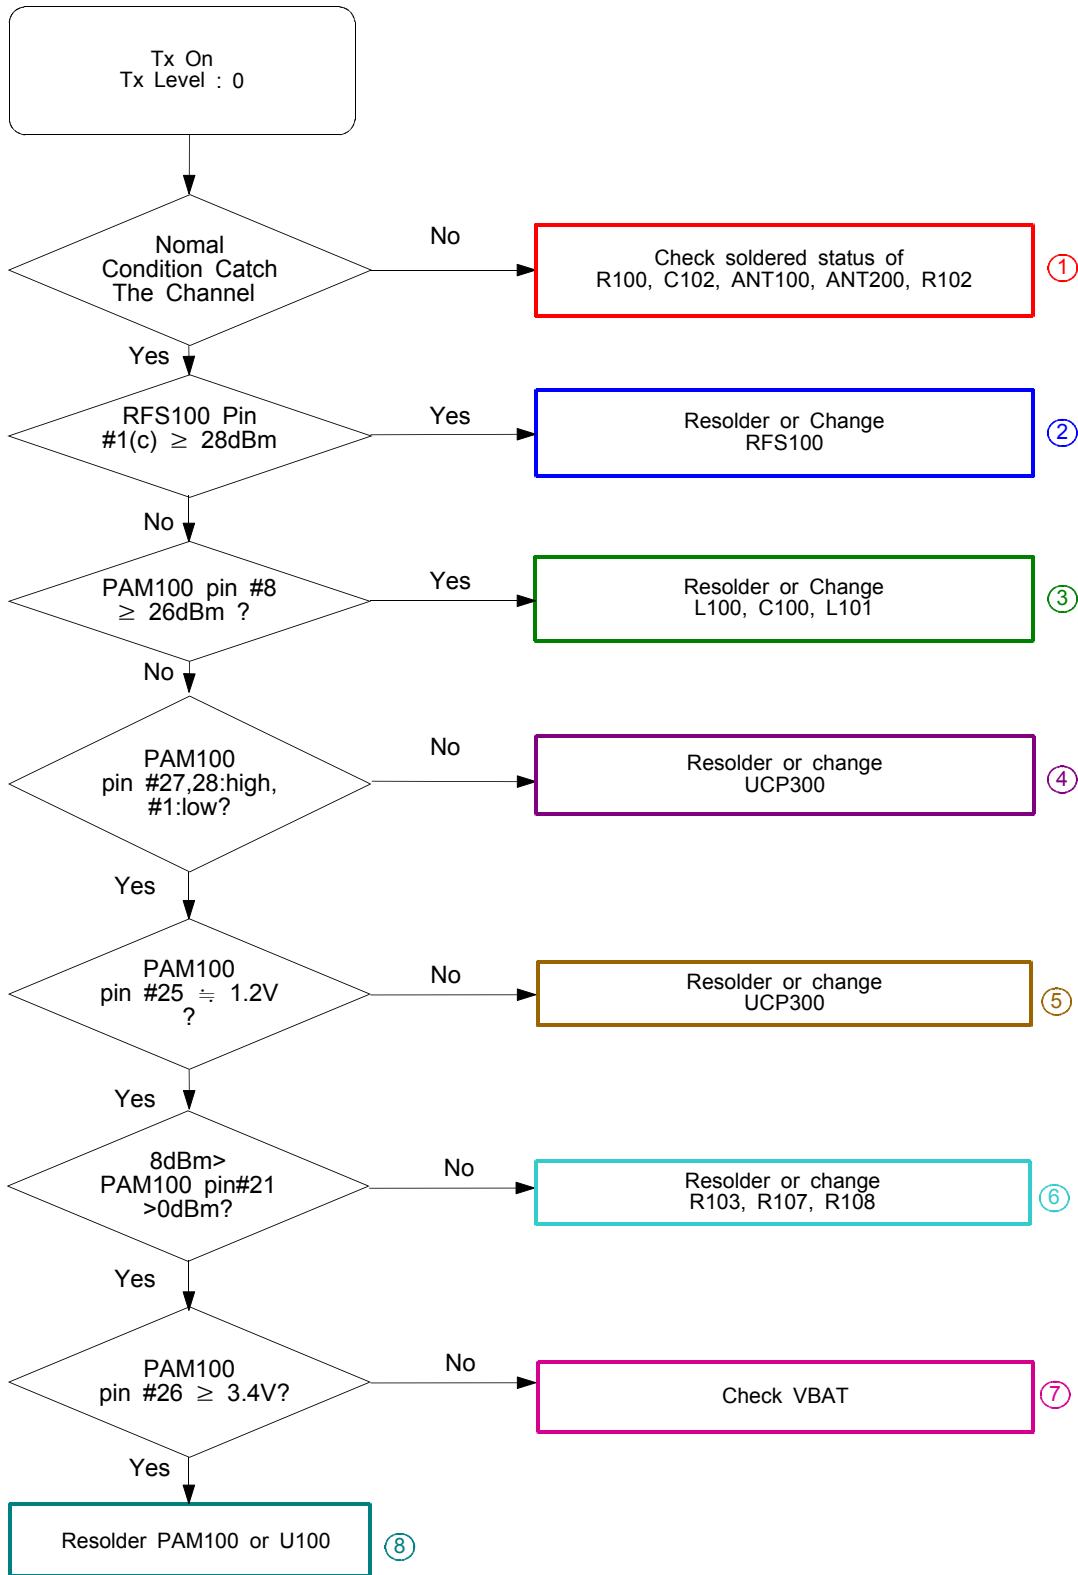

10-2-5. DCS, PCS Tx