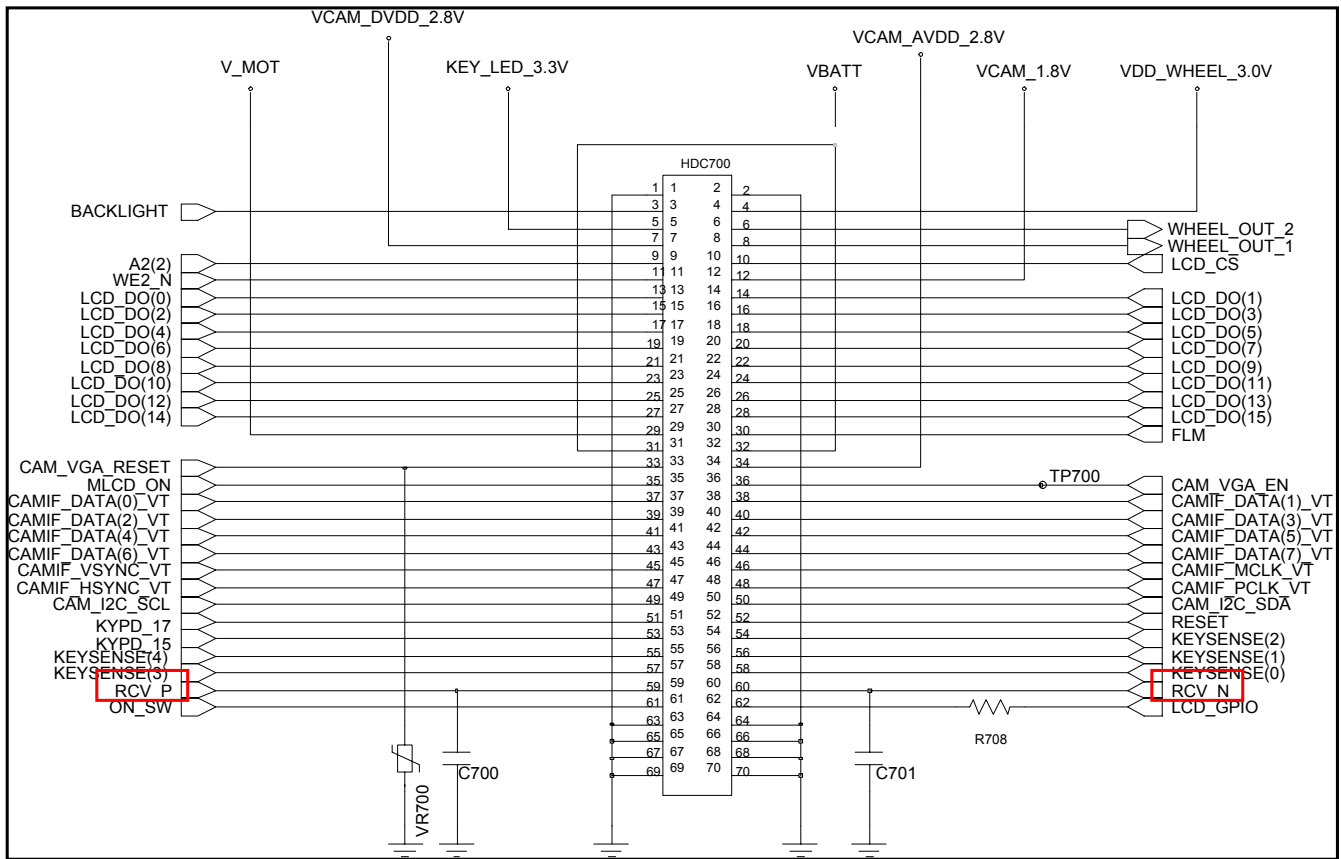

10. Flow Chart of Troubleshooting

10-1 BASEBAND

10-1-1. Power ON

PM IC

10-1-2. Sim Part

10-1-3. Charging Part

CHARGING

10-1-4. Microphone Part - PHONE Mic

MIC_MAIN

10-1-5. Speaker part

10-1-6. Receiver part

10-1-7. Ear mic Part - MIC CABLE

AUDIO_AMP

10-1-8-1. Camera

3M CAM

10-1-8-2. Camera Flash