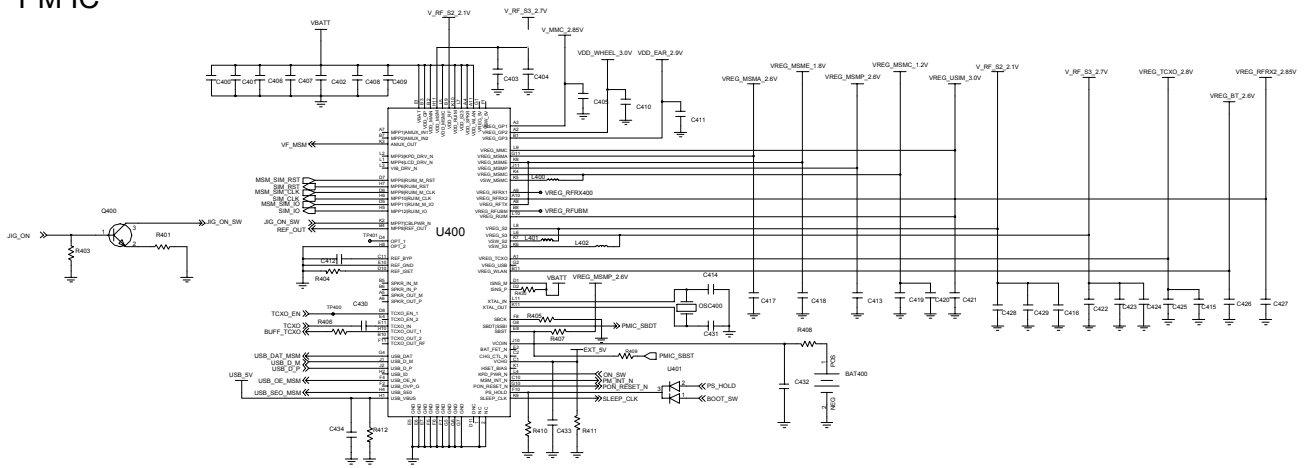

10. Flow Chart of Troubleshooting

10-1 BASEBAND

10-1-1. Power ON

PM IC

10-1-2. Sim Part

10-1-3. Charging Part

CHARGING

10-1-4. Microphone Part - PHONE Mic

MIC_MAIN

10-1-5. Speaker part

10-1-6. Receiver part

10-1-7. Ear mic Part - MIC CABLE

AUDIO_AMP

10-1-8-1. Camera

3M CAM

10-1-8-2. Camera Flash