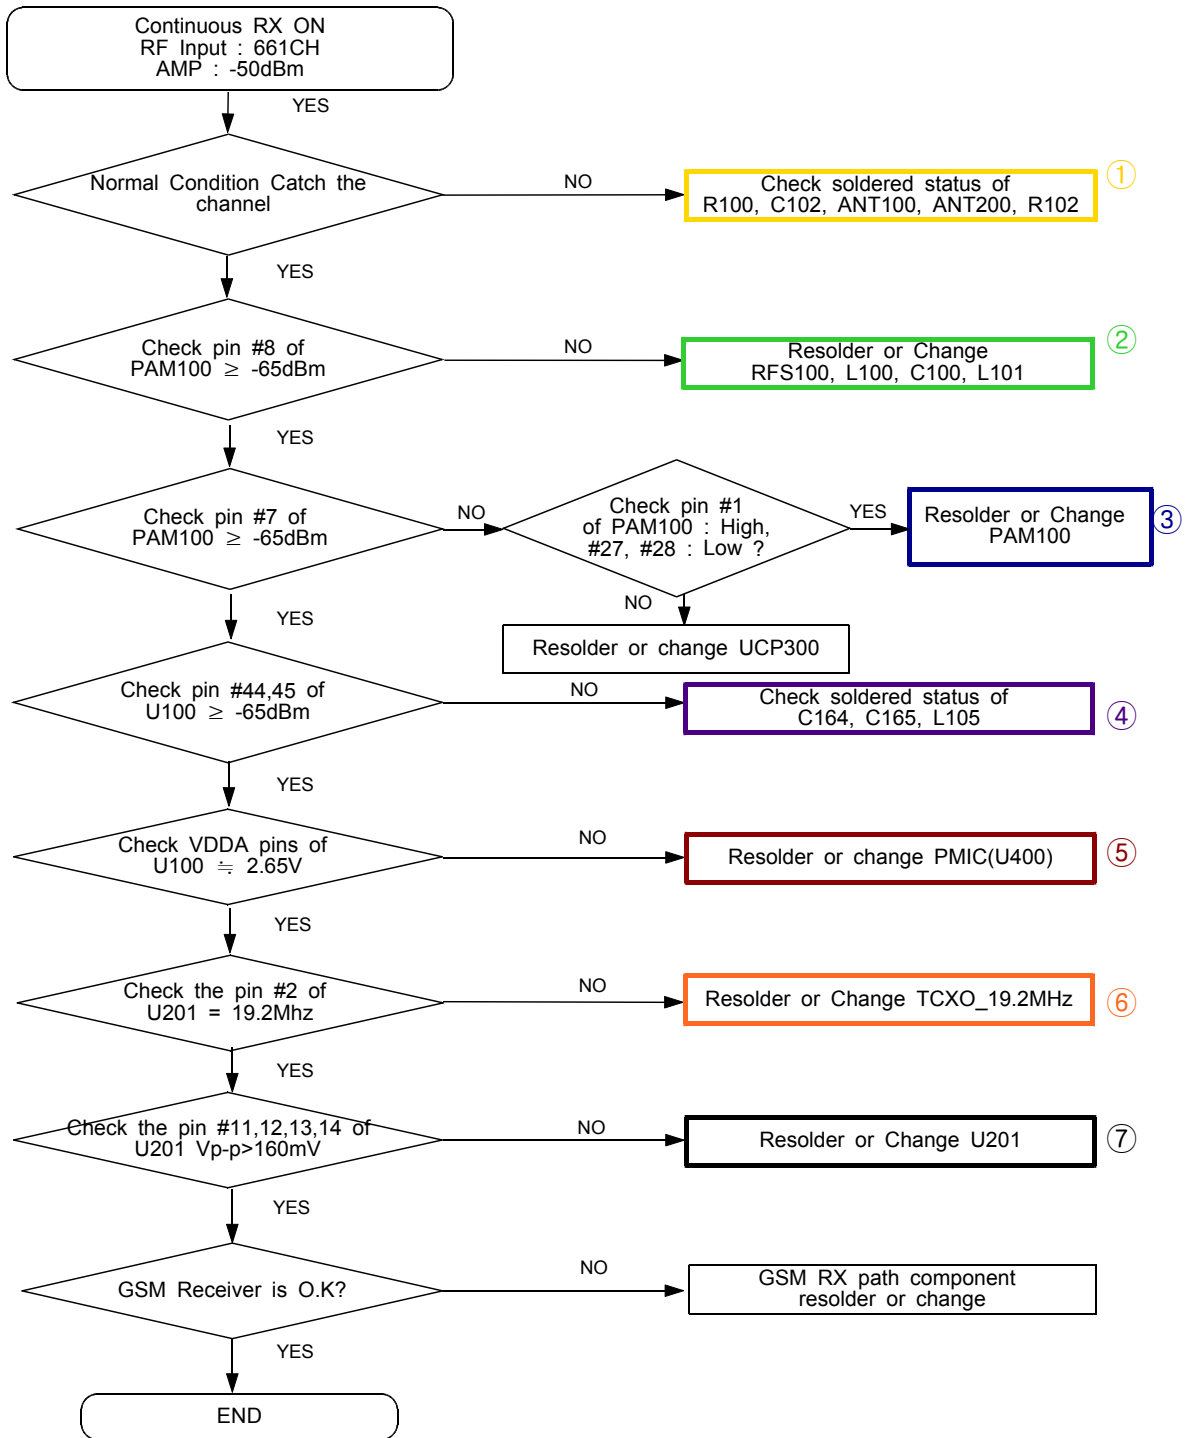

10. Flow Chart of Troubleshooting

10-1 BASEBAND

10-1-1. Power ON

PM IC

10-1-2. Sim Part

10-1-3. Charging Part

CHARGING

10-1-4. Microphone Part - PHONE Mic

MIC_MAIN

10-1-5. Speaker part

10-1-6. Receiver part

10-1-7. Ear mic Part - MIC CABLE

AUDIO_AMP

10-1-8-1. Camera

3M CAM

10-1-8-2. Camera Flash

CAMERA_FLASH

10-1-8-3. Camera zoom & Shutter

10-1-9. Bluetooth

BLUETOOTH / FM RADIO

10-2.RF

10-2-1. EGSM Rx

10-2-2. DCS Rx

10-2-3. PCS Rx

10-2-4. GSM Tx

10-2-5. DCS, PCS Tx

10-2-7. UMTS Rx

10-2-8. UMTS Tx

3G RF

BLUETOOTH / FM RADIO