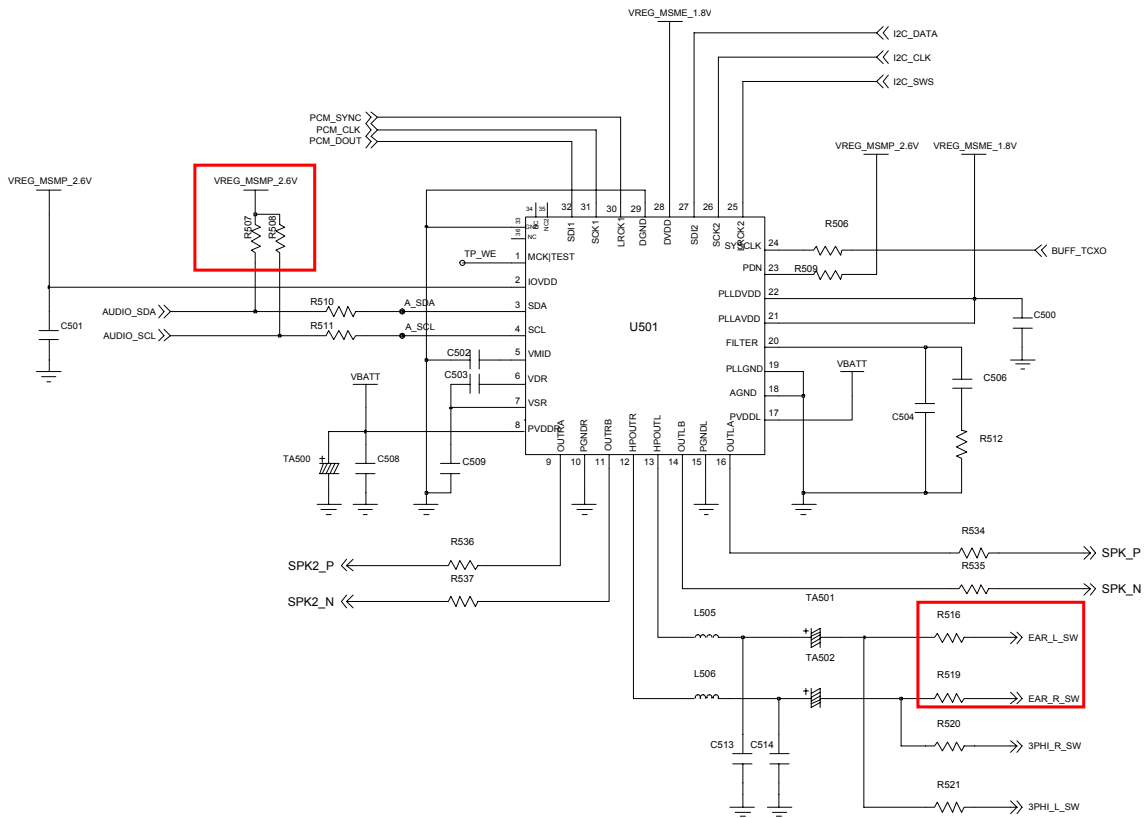

10. Flow Chart of Troubleshooting

10-1 BASEBAND

10-1-1. Power ON

PM IC

10-1-2. Sim Part

10-1-3. Charging Part

CHARGING

10-1-4. Microphone Part - PHONE Mic

MIC_MAIN

10-1-5. Speaker part

10-1-6. Receiver part

10-1-7. Ear mic Part - MIC CABLE

AUDIO_AMP

10-1-8-1. Camera

3M CAM

10-1-8-2. Camera Flash

CAMERA_FLASH

10-1-8-3. Camera zoom & Shutter

10-1-9. Bluetooth

BLUETOOTH / FM RADIO

10-2.RF

10-2-1. EGSM Rx

10-2-2. DCS Rx

10-2-3. PCS Rx