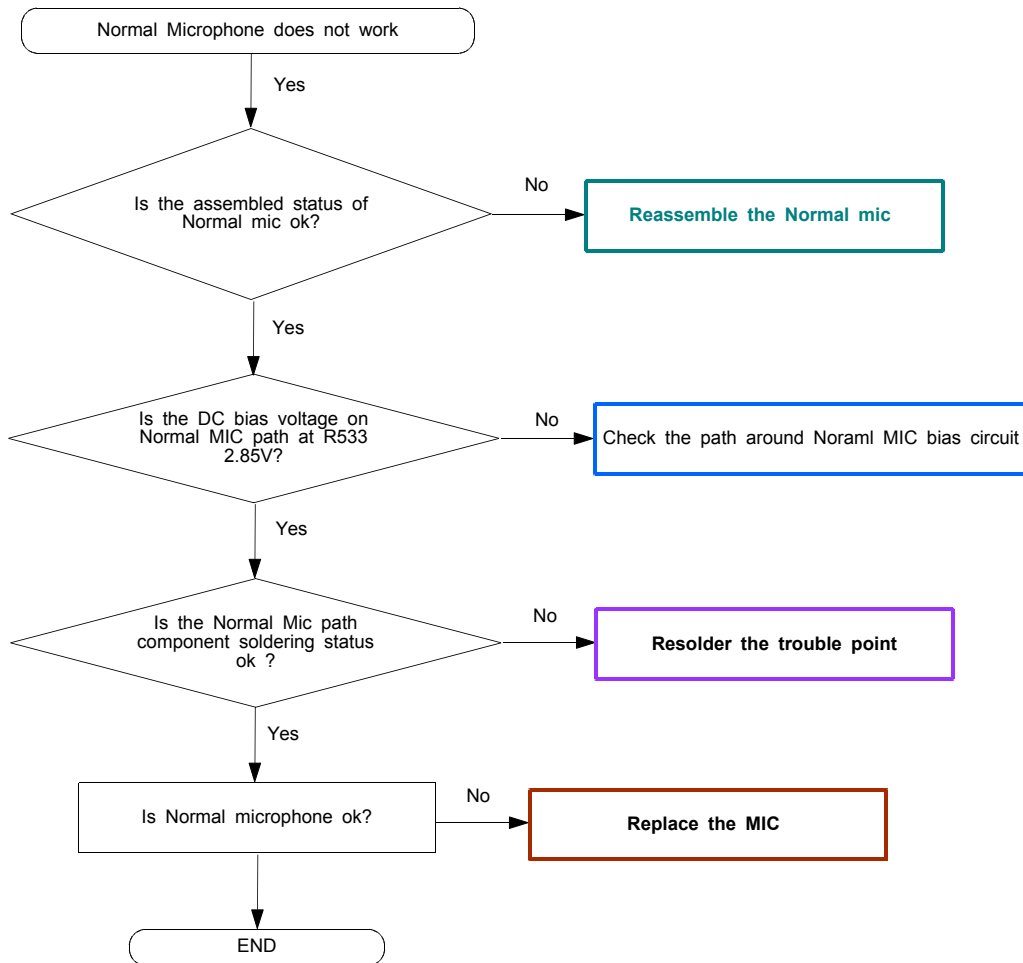

10. Flow Chart of Troubleshooting

10-1 BASEBAND

10-1-1. Power ON

PM IC

10-1-2. Sim Part

10-1-3. Charging Part

CHARGING

10-1-4. Microphone Part - PHONE Mic

MIC_MAIN

10-1-5. Speaker part

10-1-6. Receiver part

10-1-7. Ear mic Part - MIC CABLE

AUDIO_AMP

10-1-8-1. Camera

3M CAM

10-1-8-2. Camera Flash

CAMERA_FLASH

10-1-8-3. Camera zoom & Shutter

10-1-9. Bluetooth

BLUETOOTH / FM RADIO

10-2.RF

10-2-1. EGSM Rx

10-2-2. DCS Rx

10-2-3. PCS Rx