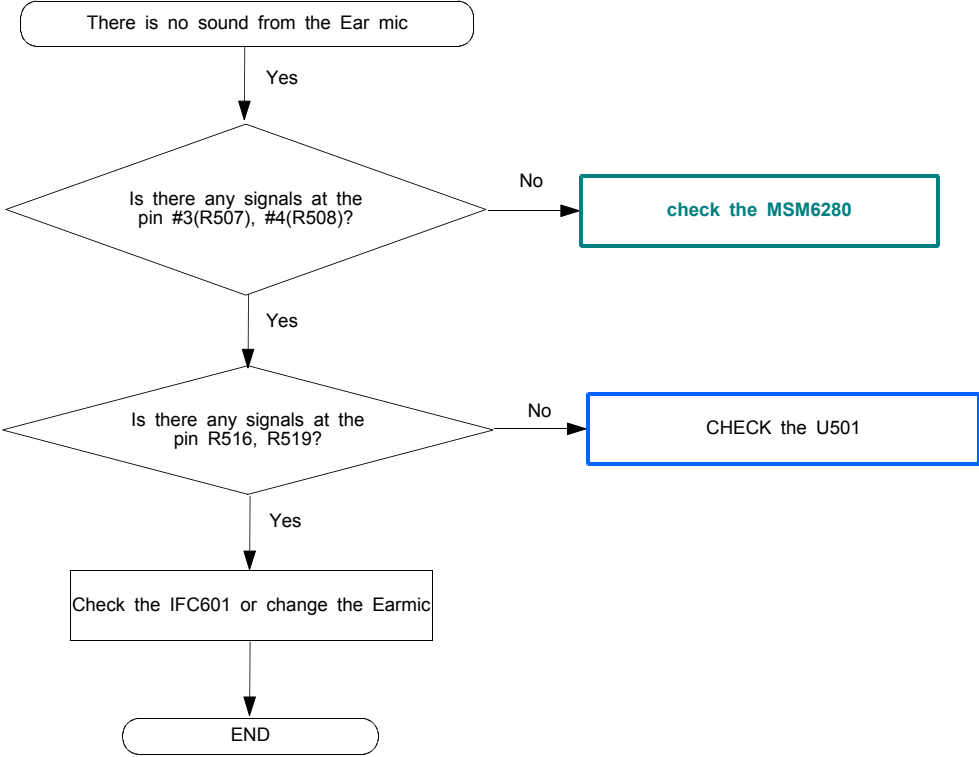

10. Flow Chart of Troubleshooting

10-1 BASEBAND

10-1-1. Power ON

PM IC

10-1-2. Sim Part

10-1-3. Charging Part

CHARGING

10-1-4. Microphone Part - PHONE Mic

MIC_MAIN

10-1-5. Speaker part

10-1-6. Receiver part

10-1-7. Ear mic Part - MIC CABLE

AUDIO_AMP

10-1-8-1. Camera

3M CAM

10-1-8-2. Camera Flash

CAMERA_FLASH

10-1-8-3. Camera zoom & Shutter

10-1-9. Bluetooth

BLUETOOTH / FM RADIO

10-2.RF

10-2-1. EGSM Rx

10-2-2. DCS Rx

10-2-3. PCS Rx