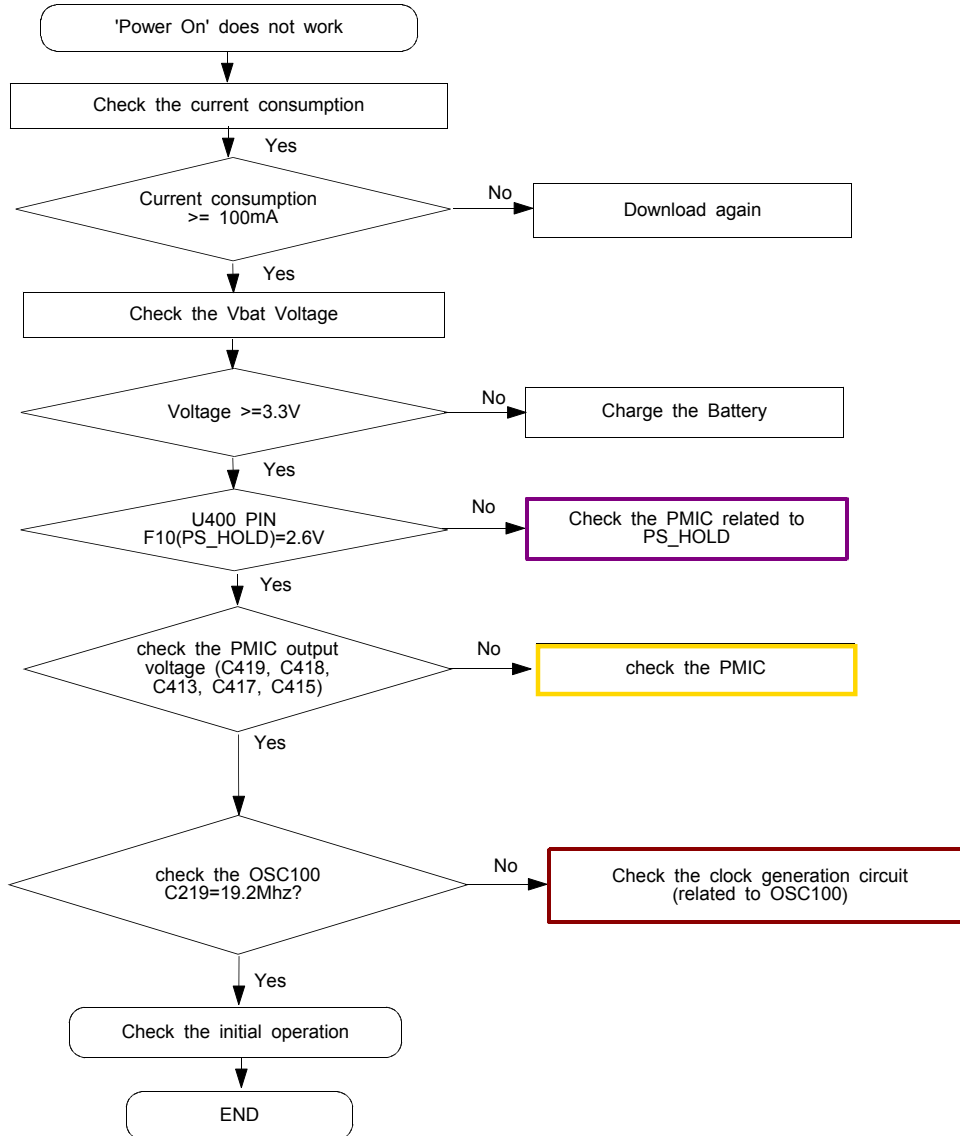

10. Flow Chart of Troubleshooting

10-1 BASEBAND

10-1-1. Power ON

PM IC

10-1-2. Sim Part

10-1-3. Charging Part

CHARGING

10-1-4. Microphone Part - PHONE Mic

MIC_MAIN

10-1-5. Speaker part

10-1-6. Receiver part

10-1-7. Ear mic Part - MIC CABLE

AUDIO_AMP

10-1-8-1. Camera

3M CAM

10-1-8-2. Camera Flash