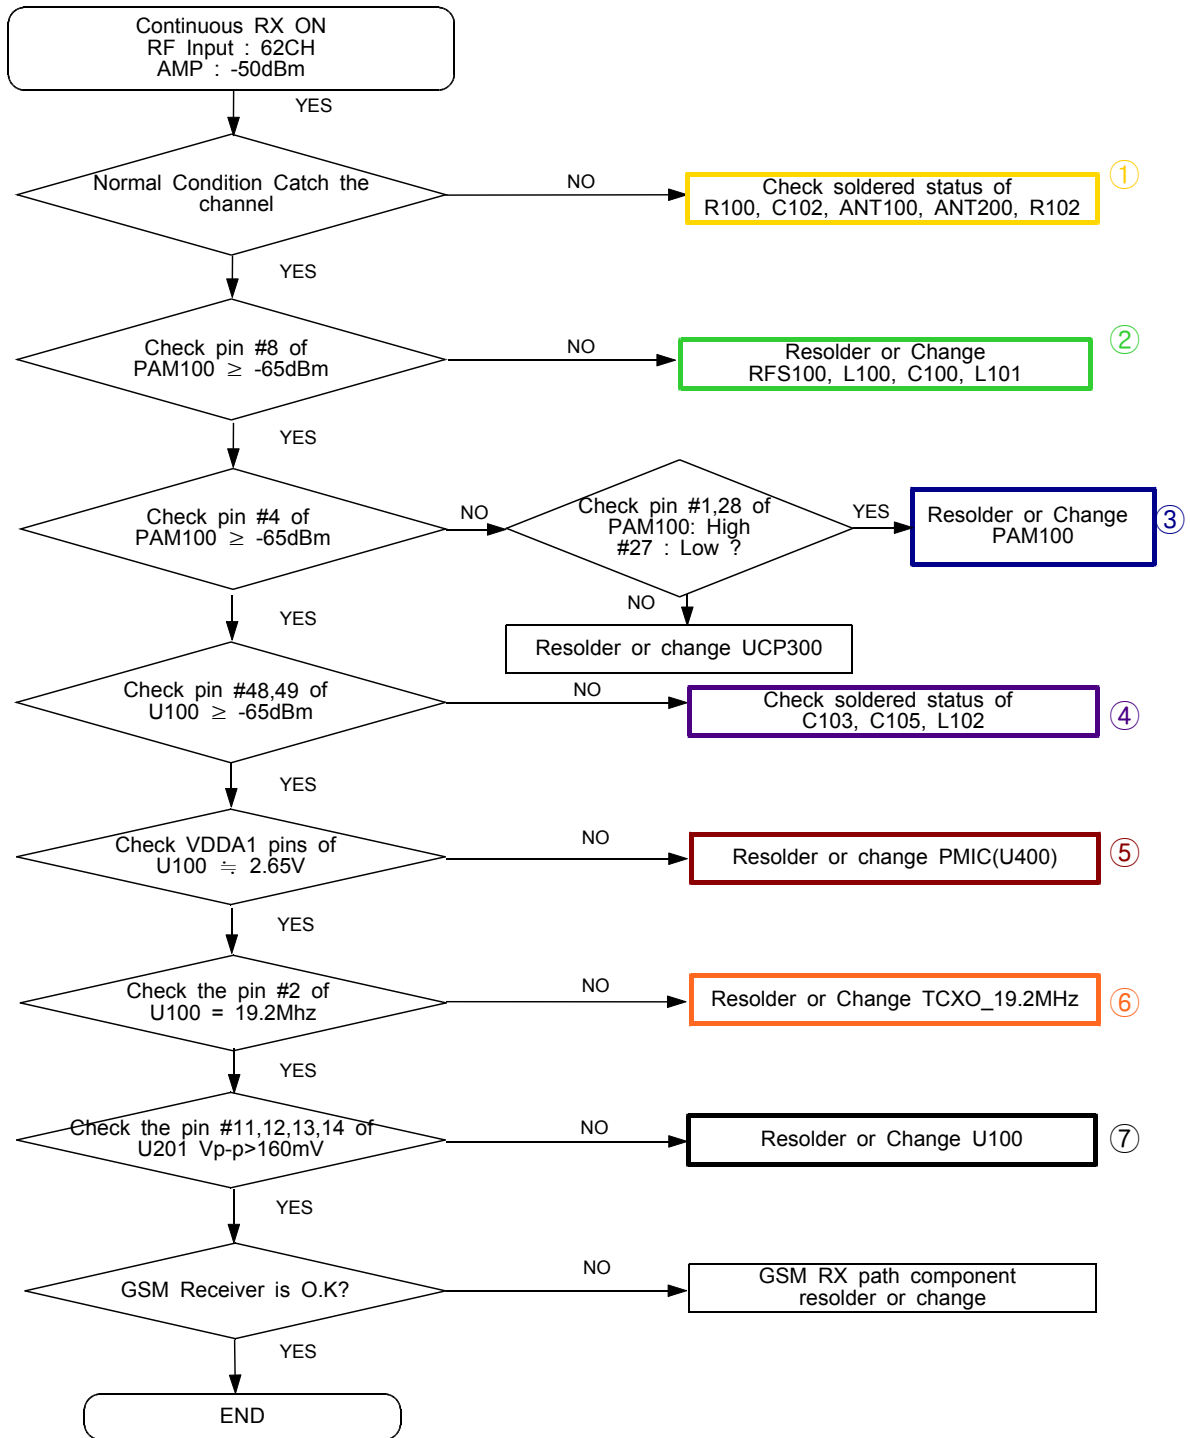

10. Flow Chart of Troubleshooting

10-1 BASEBAND

10-1-1. Power ON

PM IC

10-1-2. Sim Part

10-1-3. Charging Part

CHARGING

10-1-4. Microphone Part - PHONE Mic

MIC_MAIN

10-1-5. Speaker part

10-1-6. Receiver part

10-1-7. Ear mic Part - MIC CABLE

AUDIO_AMP

10-1-8-1. Camera

3M CAM

10-1-8-2. Camera Flash

CAMERA_FLASH

10-1-8-3. Camera zoom & Shutter

10-1-9. Bluetooth

BLUETOOTH / FM RADIO

10-2.RF

10-2-1. EGSM Rx

10-2-2. DCS Rx

10-2-3. PCS Rx

10-2-4. GSM Tx

10-2-5. DCS, PCS Tx

10-2-7. UMTS Rx

10-2-8. UMTS Tx

3G RF

BLUETOOTH / FM RADIO