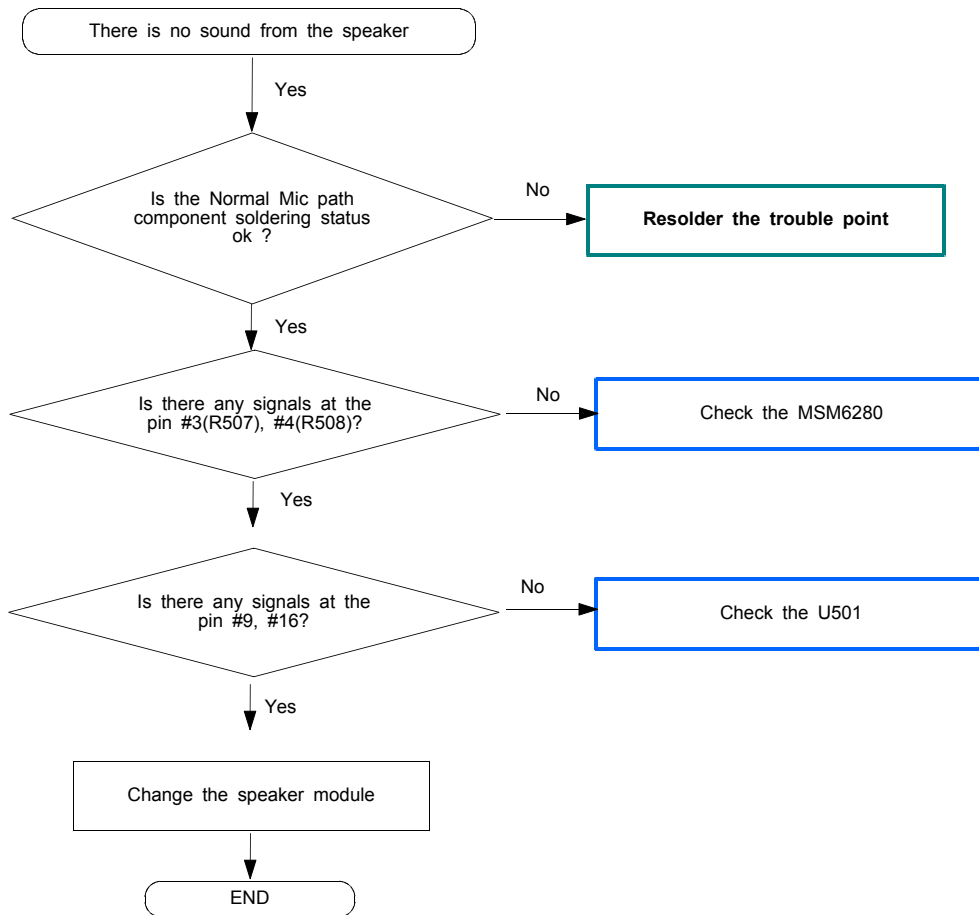

10. Flow Chart of Troubleshooting

10-1 BASEBAND

10-1-1. Power ON

PM IC

10-1-2. Sim Part

10-1-3. Charging Part

CHARGING

10-1-4. Microphone Part - PHONE Mic

MIC_MAIN

10-1-5. Speaker part

10-1-6. Receiver part

10-1-7. Ear mic Part - MIC CABLE

AUDIO_AMP

10-1-8-1. Camera

3M CAM

10-1-8-2. Camera Flash