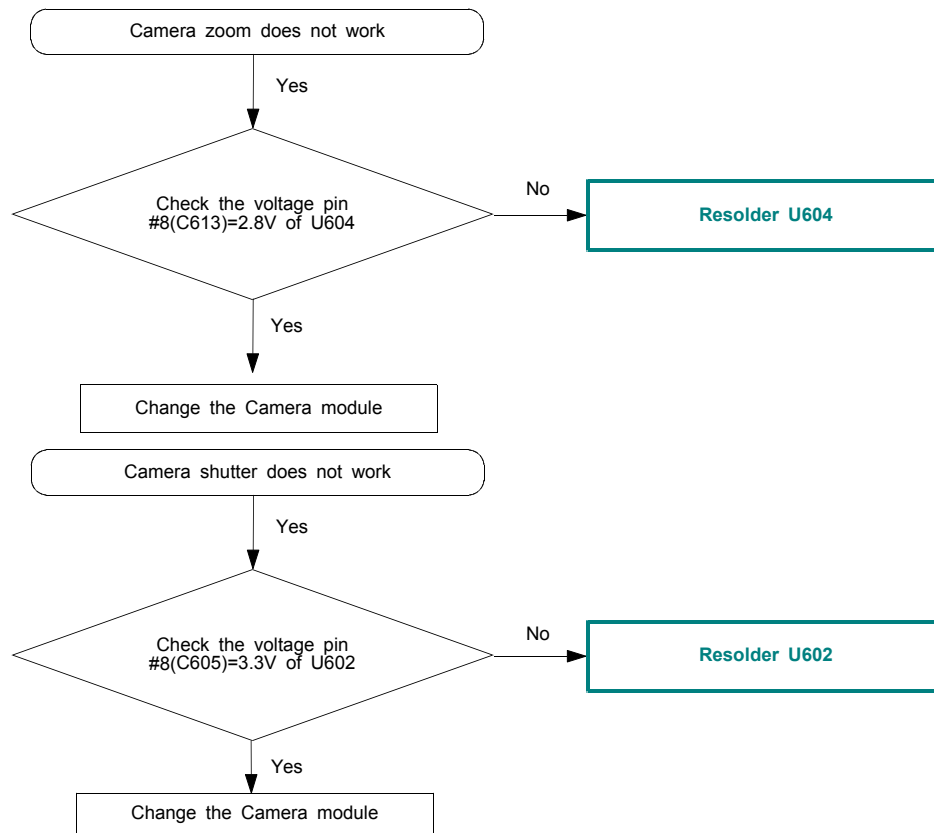

10. Flow Chart of Troubleshooting

10-1 BASEBAND

10-1-1. Power ON

PM IC

10-1-2. Sim Part

10-1-3. Charging Part

CHARGING

10-1-4. Microphone Part - PHONE Mic

MIC_MAIN

10-1-5. Speaker part

10-1-6. Receiver part

10-1-7. Ear mic Part - MIC CABLE

AUDIO_AMP

10-1-8-1. Camera

3M CAM

10-1-8-2. Camera Flash

CAMERA_FLASH

10-1-8-3. Camera zoom & Shutter

10-1-9. Bluetooth

BLUETOOTH / FM RADIO

10-2.RF

10-2-1. EGSM Rx

10-2-2. DCS Rx

10-2-3. PCS Rx