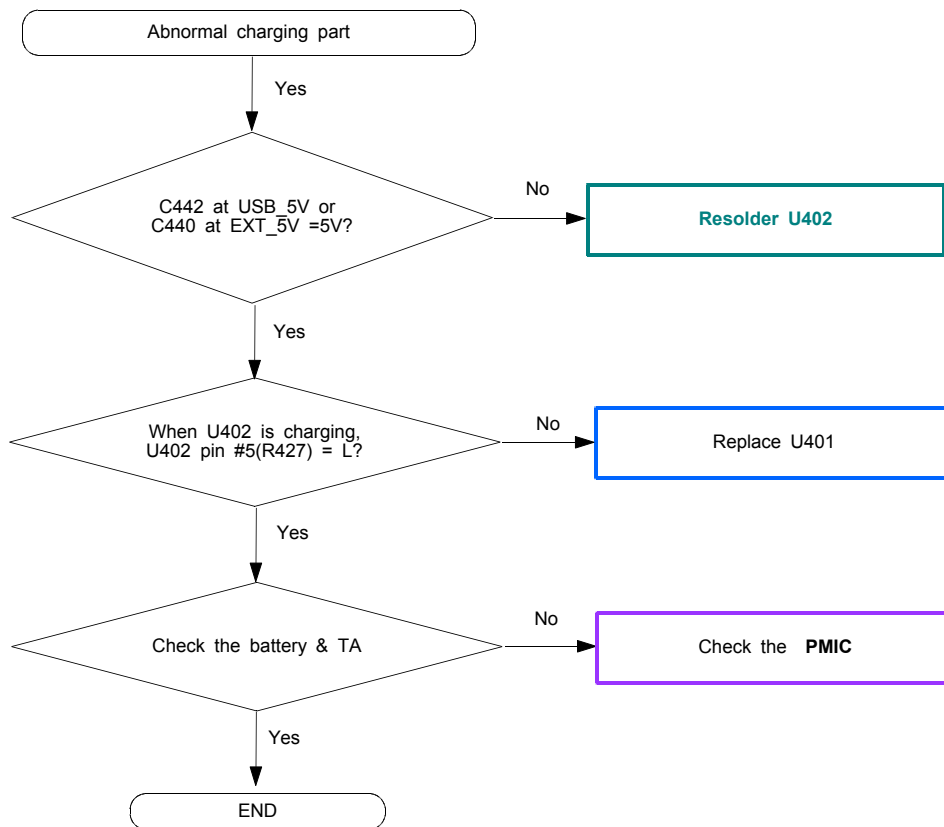

10. Flow Chart of Troubleshooting

10-1 BASEBAND

10-1-1. Power ON

PM IC

10-1-2. Sim Part

10-1-3. Charging Part

CHARGING

10-1-4. Microphone Part - PHONE Mic

MIC_MAIN

10-1-5. Speaker part

10-1-6. Receiver part

10-1-7. Ear mic Part - MIC CABLE

AUDIO_AMP

10-1-8-1. Camera

3M CAM

10-1-8-2. Camera Flash

CAMERA_FLASH

10-1-8-3. Camera zoom & Shutter

10-1-9. Bluetooth

BLUETOOTH / FM RADIO

10-2.RF

10-2-1. EGSM Rx

10-2-2. DCS Rx

10-2-3. PCS Rx