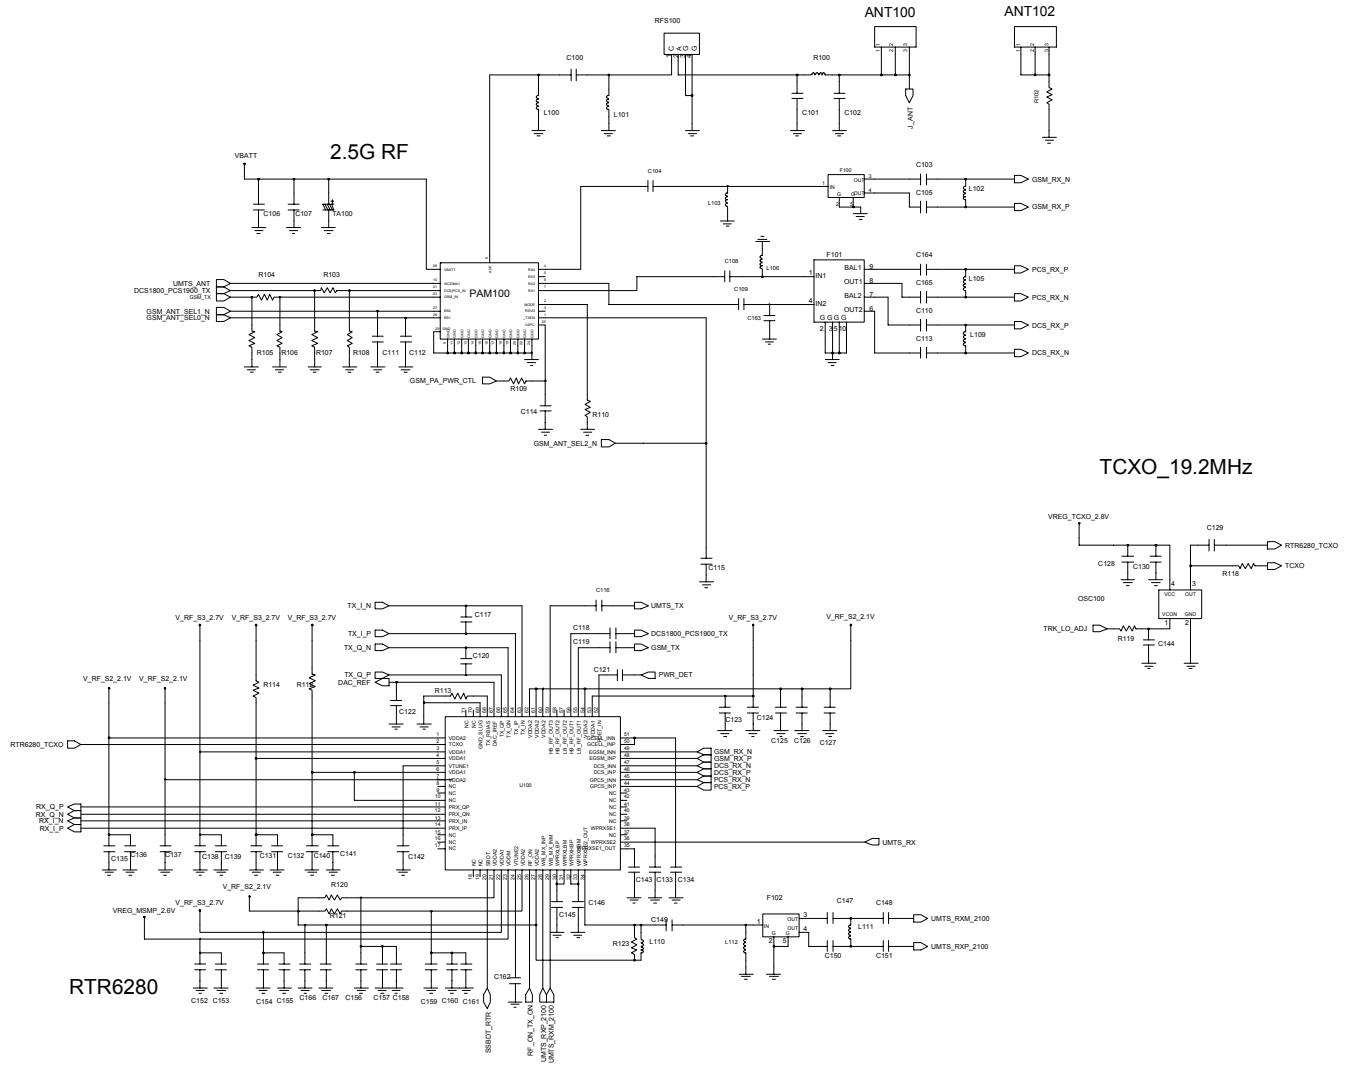

10. Flow Chart of Troubleshooting

10-1 BASEBAND

10-1-1. Power ON

PM IC

10-1-2. Sim Part

10-1-3. Charging Part

CHARGING

10-1-4. Microphone Part - PHONE Mic

10-2-4. GSM Tx

10-2-5. DCS, PCS Tx

10-2-7. UMTS Rx

10-2-8. UMTS Tx

3G RF

BLUETOOTH / FM RADIO