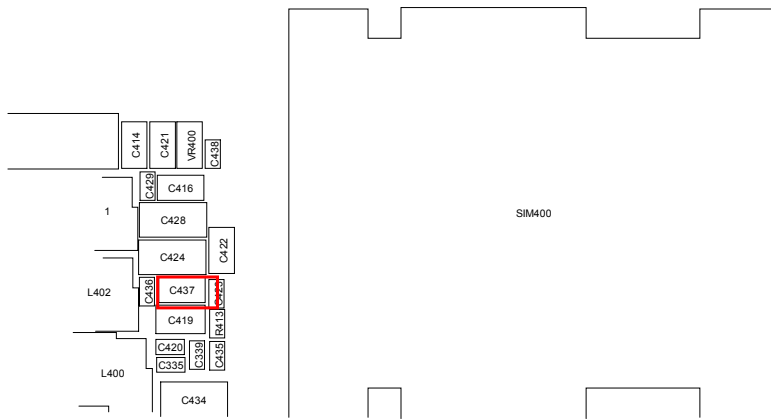

10. Flow Chart of Troubleshooting

10-1 BASEBAND

10-1-1. Power ON

PM IC

10-1-2. Sim Part

10-1-3. Charging Part

CHARGING

10-1-4. Microphone Part - PHONE Mic

MIC_MAIN

10-1-5. Speaker part

10-1-6. Receiver part

10-1-7. Ear mic Part - MIC CABLE

AUDIO_AMP

10-1-8-1. Camera

3M CAM

10-1-8-2. Camera Flash