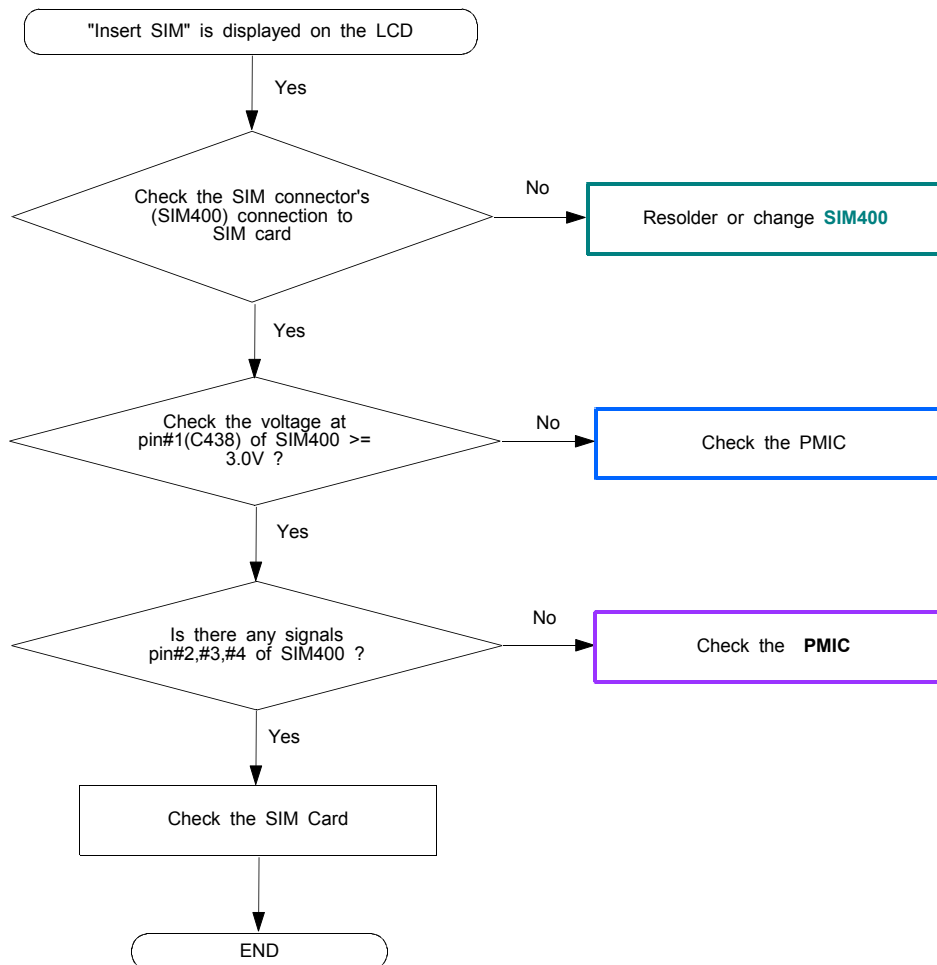

10. Flow Chart of Troubleshooting

10-1 BASEBAND

10-1-1. Power ON

PM IC

10-1-2. Sim Part

10-1-3. Charging Part

CHARGING

10-1-4. Microphone Part - PHONE Mic

MIC_MAIN

10-1-5. Speaker part

10-1-6. Receiver part

10-1-7. Ear mic Part - MIC CABLE

AUDIO_AMP

10-1-8-1. Camera

3M CAM

10-1-8-2. Camera Flash

CAMERA_FLASH

10-1-8-3. Camera zoom & Shutter

10-1-9. Bluetooth

BLUETOOTH / FM RADIO

10-2.RF

10-2-1. EGSM Rx

10-2-2. DCS Rx

10-2-3. PCS Rx