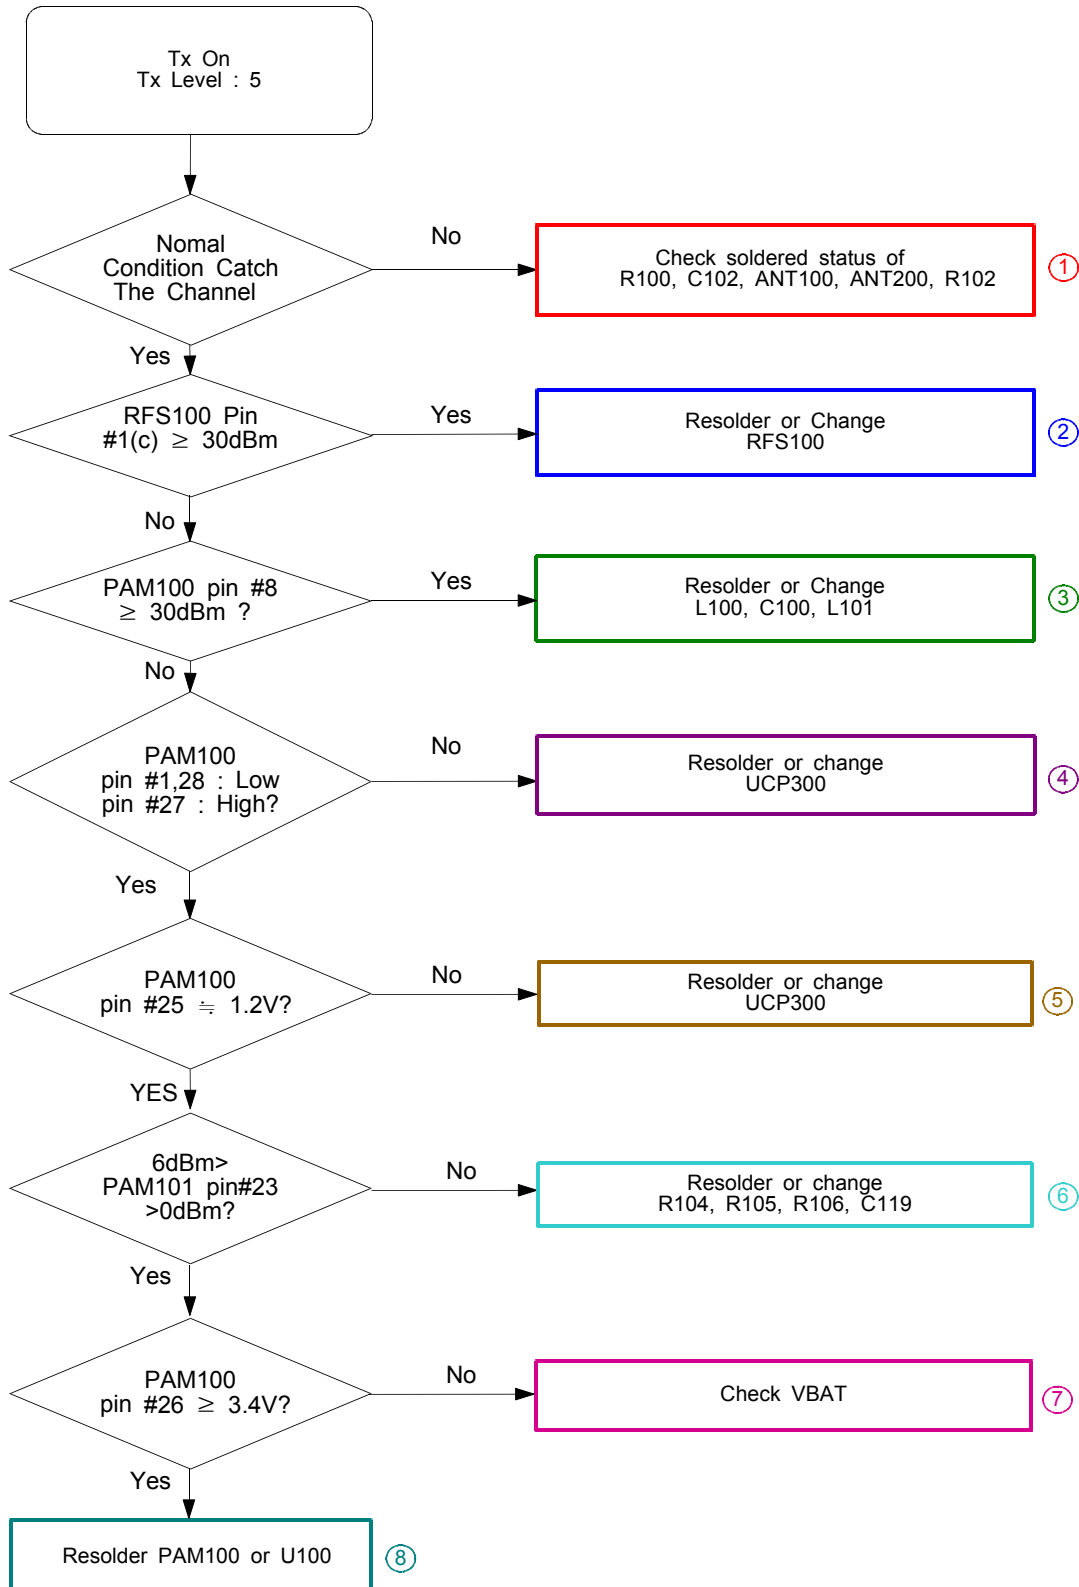

10. Flow Chart of Troubleshooting

10-1 BASEBAND

10-1-1. Power ON

PM IC

10-1-2. Sim Part

10-1-3. Charging Part

CHARGING

10-1-4. Microphone Part - PHONE Mic

MIC_MAIN

10-1-5. Speaker part

10-1-6. Receiver part

10-1-7. Ear mic Part - MIC CABLE

AUDIO_AMP

10-1-8-1. Camera

3M CAM

10-1-8-2. Camera Flash

CAMERA_FLASH

10-1-8-3. Camera zoom & Shutter

10-1-9. Bluetooth

BLUETOOTH / FM RADIO

10-2.RF

10-2-1. EGSM Rx

10-2-2. DCS Rx

10-2-3. PCS Rx

10-2-4. GSM Tx

10-2-5. DCS, PCS Tx

10-2-7. UMTS Rx

10-2-8. UMTS Tx

3G RF

BLUETOOTH / FM RADIO