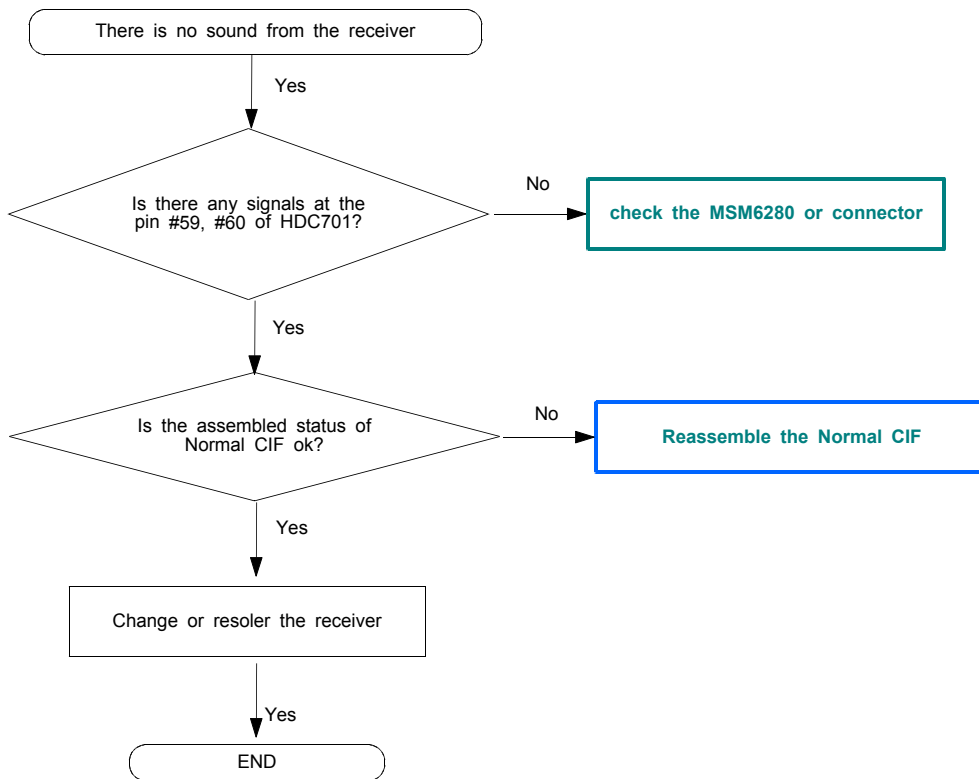

10. Flow Chart of Troubleshooting

10-1 BASEBAND

10-1-1. Power ON

PM IC

10-1-2. Sim Part

10-1-3. Charging Part

CHARGING

10-1-4. Microphone Part - PHONE Mic

MIC_MAIN

10-1-5. Speaker part

10-1-6. Receiver part

10-1-7. Ear mic Part - MIC CABLE

AUDIO_AMP

10-1-8-1. Camera

3M CAM

10-1-8-2. Camera Flash

CAMERA_FLASH

10-1-8-3. Camera zoom & Shutter

10-1-9. Bluetooth

BLUETOOTH / FM RADIO

10-2.RF

10-2-1. EGSM Rx

10-2-2. DCS Rx

10-2-3. PCS Rx