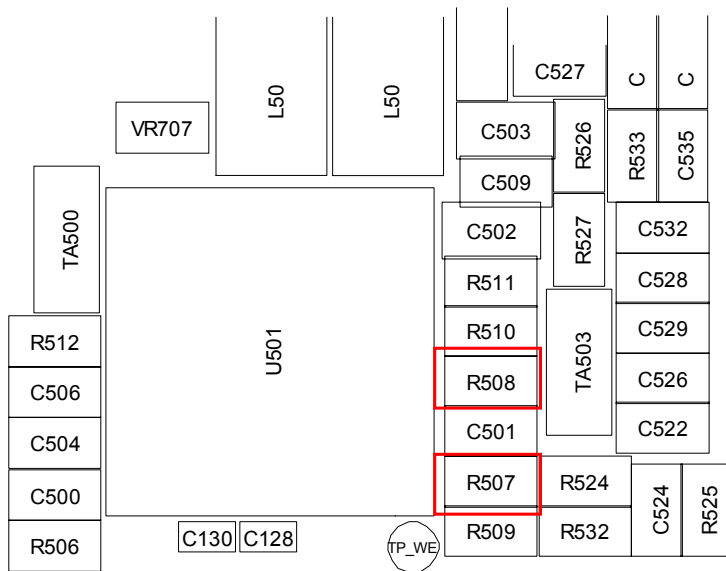

10. Flow Chart of Troubleshooting

10-1 BASEBAND

10-1-1. Power ON

PM IC

10-1-2. Sim Part

10-1-3. Charging Part

CHARGING

10-1-4. Microphone Part - PHONE Mic

MIC_MAIN

10-1-5. Speaker part

10-1-6. Receiver part

10-1-7. Ear mic Part - MIC CABLE

AUDIO_AMP

10-1-8-1. Camera

3M CAM

10-1-8-2. Camera Flash