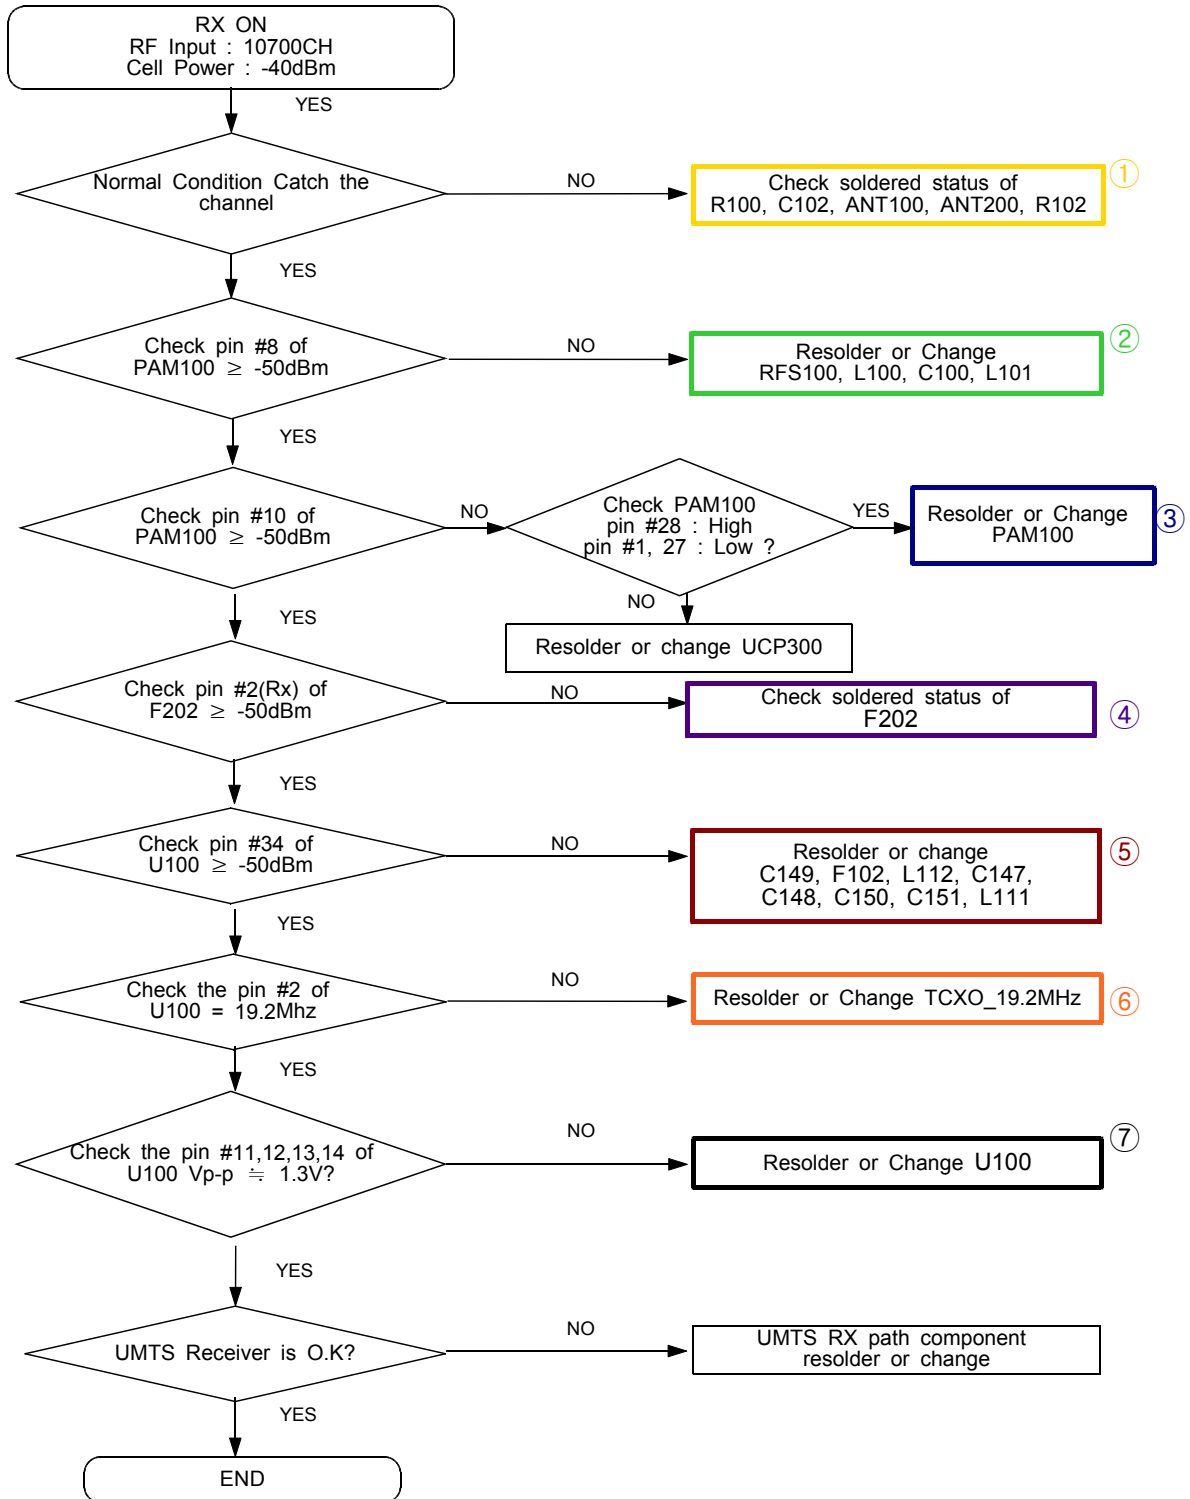

10. Flow Chart of Troubleshooting

10-1 BASEBAND

10-1-1. Power ON

PM IC

10-1-2. Sim Part

10-1-3. Charging Part

CHARGING

10-1-4. Microphone Part - PHONE Mic

MIC_MAIN

10-1-5. Speaker part

10-1-6. Receiver part

10-1-7. Ear mic Part - MIC CABLE

AUDIO_AMP

10-1-8-1. Camera

3M CAM

10-1-8-2. Camera Flash

CAMERA_FLASH

10-1-8-3. Camera zoom & Shutter

10-1-9. Bluetooth

BLUETOOTH / FM RADIO

10-2.RF

10-2-1. EGSM Rx

10-2-2. DCS Rx

10-2-3. PCS Rx

10-2-4. GSM Tx

10-2-5. DCS, PCS Tx

10-2-7. UMTS Rx

10-2-8. UMTS Tx

3G RF

BLUETOOTH / FM RADIO