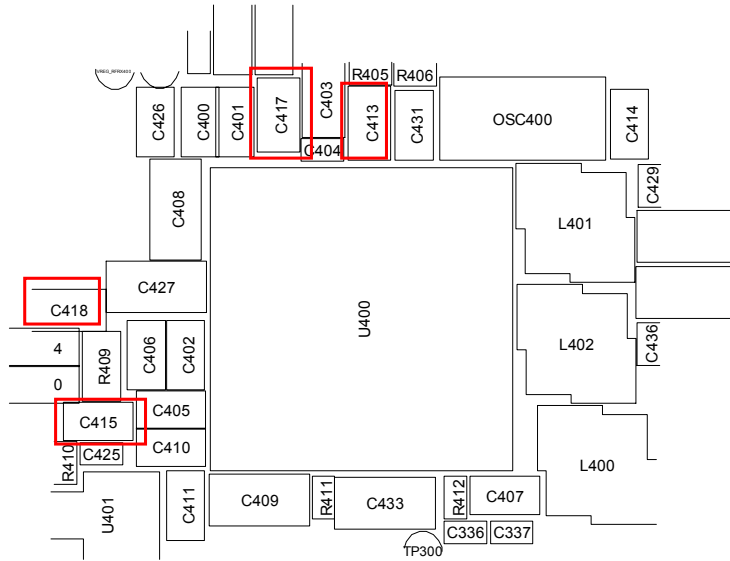

10. Flow Chart of Troubleshooting

10-1 BASEBAND

10-1-1. Power ON

PM IC

10-1-2. Sim Part

10-1-3. Charging Part

CHARGING

10-1-4. Microphone Part - PHONE Mic

MIC_MAIN

10-1-5. Speaker part

10-1-6. Receiver part

10-1-7. Ear mic Part - MIC CABLE

AUDIO_AMP

10-1-8-1. Camera

3M CAM

10-1-8-2. Camera Flash