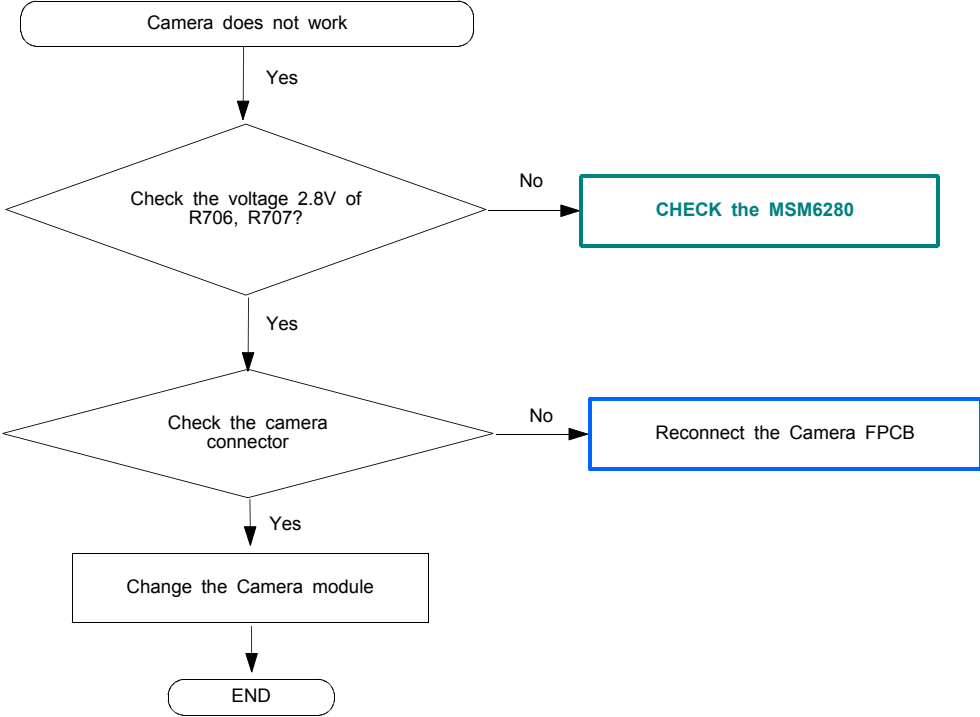

10. Flow Chart of Troubleshooting

10-1 BASEBAND

10-1-1. Power ON

PM IC

10-1-2. Sim Part

10-1-3. Charging Part

CHARGING

10-1-4. Microphone Part - PHONE Mic

MIC_MAIN

10-1-5. Speaker part

10-1-6. Receiver part

10-1-7. Ear mic Part - MIC CABLE

AUDIO_AMP

10-1-8-1. Camera

3M CAM

10-1-8-2. Camera Flash

CAMERA_FLASH

10-1-8-3. Camera zoom & Shutter

10-1-9. Bluetooth

BLUETOOTH / FM RADIO

10-2.RF

10-2-1. EGSM Rx

10-2-2. DCS Rx

10-2-3. PCS Rx