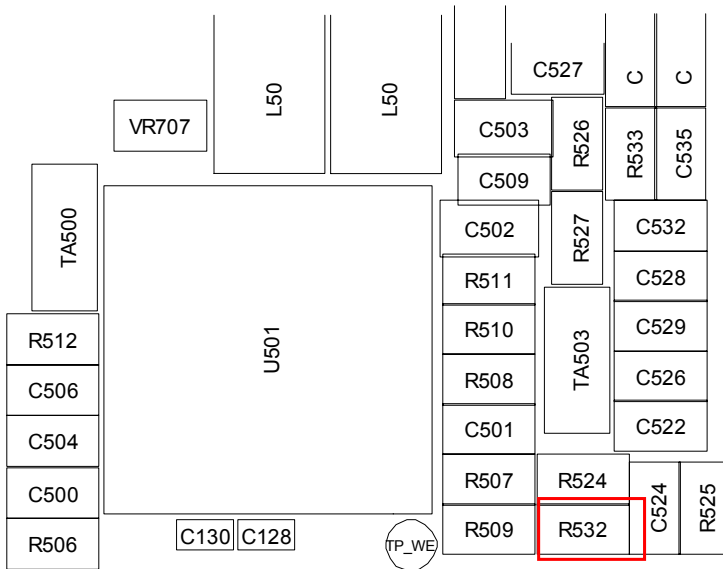

10. Flow Chart of Troubleshooting

10-1 BASEBAND

10-1-1. Power ON

PM IC

10-1-2. Sim Part

10-1-3. Charging Part

CHARGING

10-1-4. Microphone Part - PHONE Mic

MIC_MAIN

10-1-5. Speaker part

10-1-6. Receiver part

10-1-7. Ear mic Part - MIC CABLE

AUDIO_AMP

10-1-8-1. Camera

3M CAM

10-1-8-2. Camera Flash