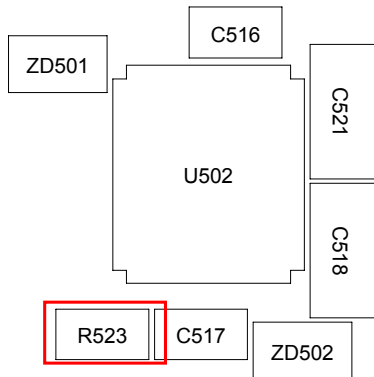

CAMERA_FLASH