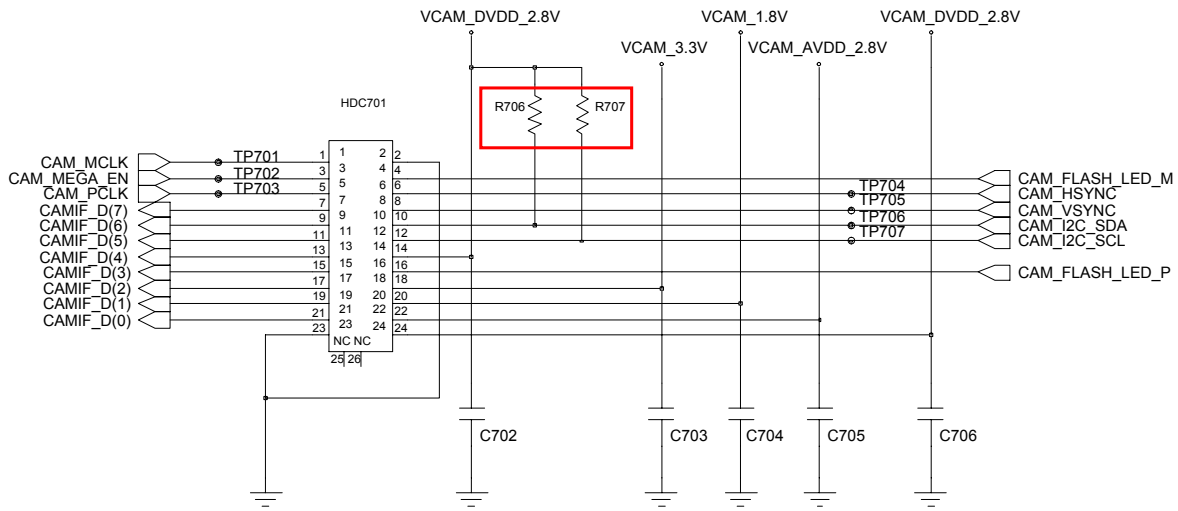

10. Flow Chart of Troubleshooting

10-1 BASEBAND

10-1-1. Power ON

PM IC

10-1-2. Sim Part

10-1-3. Charging Part

CHARGING

10-1-4. Microphone Part - PHONE Mic

MIC_MAIN

10-1-5. Speaker part

10-1-6. Receiver part

10-1-7. Ear mic Part - MIC CABLE

AUDIO_AMP

10-1-8-1. Camera

3M CAM

10-1-8-2. Camera Flash

CAMERA_FLASH

10-1-8-3. Camera zoom & Shutter

10-1-9. Bluetooth

BLUETOOTH / FM RADIO

10-2.RF

10-2-1. EGSM Rx

10-2-2. DCS Rx

10-2-3. PCS Rx