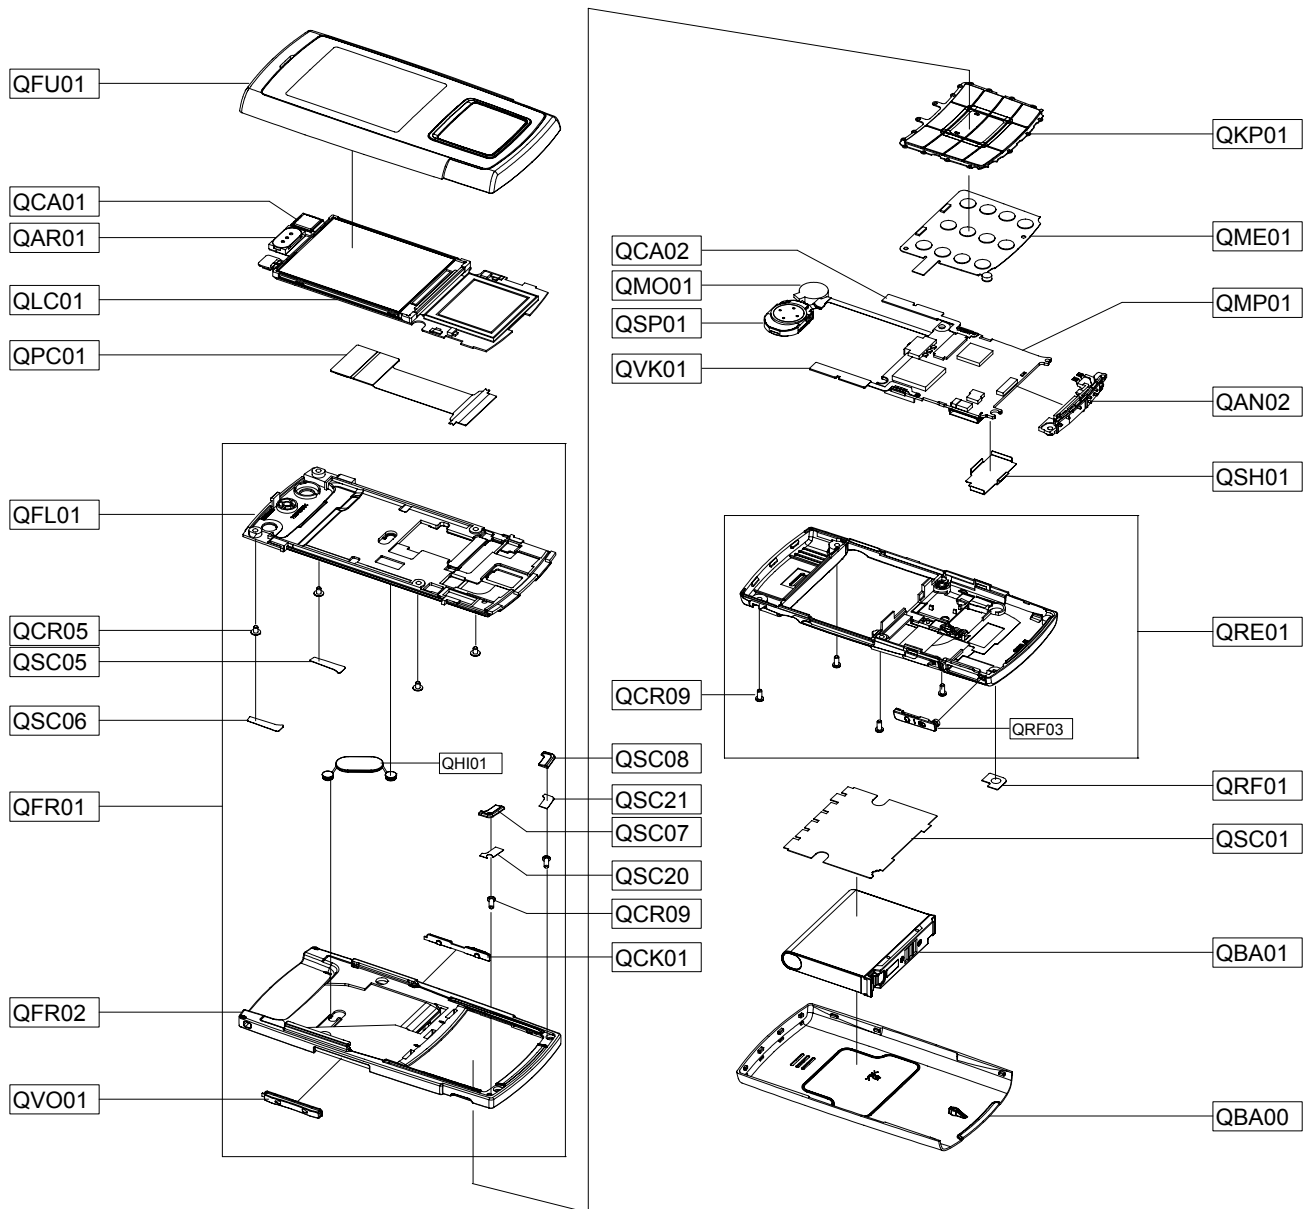

5. Exploded View and Parts List

5-1. Cellular phone Exploded View

5-2. Cellular phone Parts list

Design LOC	Discription	SEC CODE
QAN02	INTENNA-SGHE950	GH42-01229A
QAR01	AUDIO-RECEIVER	3009-001274
QBA00	ASSY CASE-BATT	GH98-04661A
QBA01	INNER BATTERY PACK-880MAH , BL	GH43-02666A
QCA01	CAMERA MODULE	GH59-04513A
QCA02	KEY FPCB-SGHE950 SIDE CAM 1 KE	GH59-04502A
QCK01	PMO-CAM KEY	GH72-39684A
QCR05	SCREW-MACHINE	6001-001478
QCR09	SCREW-MACHINE	6001-001670
QCR09	SCREW-MACHINE	6001-001670
QFL01	ASSY CASE-LOWER	GH98-06595A
QFR02	ASSY CASE-FRONT	GH98-06594A
QFU01	ASSY CASE-UPPER	GH98-04662A
QKP01	ASSY KEYPAD-(SER/DSA)	GH98-06048A
QLC01	ELA UNIT-SGHE950 LCD MODUL E SV	GH96-02826A
QME01	KEY FPCB-SGHE950 TF KEY PB A	GH59-04504A
QMO01	MOTOR DC-SGH E250	GH31-00304A
QMP01	PBA MAIN-SGHE950	GH92-03584A
QPC01	MEA-SLIDE FPCB KIT	GH97-08084A
QRF01	TAPE-RF	GH74-35022A
QSC01	MPR-TAPE BATT SHEET	GH74-31739A
QSC05	TAPE-SCREW SHEET L	GH74-33049A
QSC06	TAPE-SCREW SHEET R	GH74-33050A
QSC07	PMO-COVER FRONT SCREW L	GH72-39679A
QSC08	PMO-COVER FRONT SCREW R	GH72-39680A
QSC20	MPR-TAPE FRONT SCREW L	GH74-31787A
QSC21	MPR-TAPE FRONT SCREW R	GH74-31786A
QSH01	IPR SHIELD-CAN	GH70-02602A

QSP01		SPEAKER	3001-002172
QVK01		KEY FPCB-SGHE950 SIDE VOL 2 KE	GH59-04503A
QVO01		PMO-VOL KEY	GH72-39683A
QRE01		ASSY CASE-REAR	GH98-04665A
	QRF03	PMO-COVER EAR	GH72-39675A
QFR01		ASSY CASE-FRONT+LOWER	GH98-04663A
	QHI01	ASSY HINGE-LINK HINGE	GH98-03994A