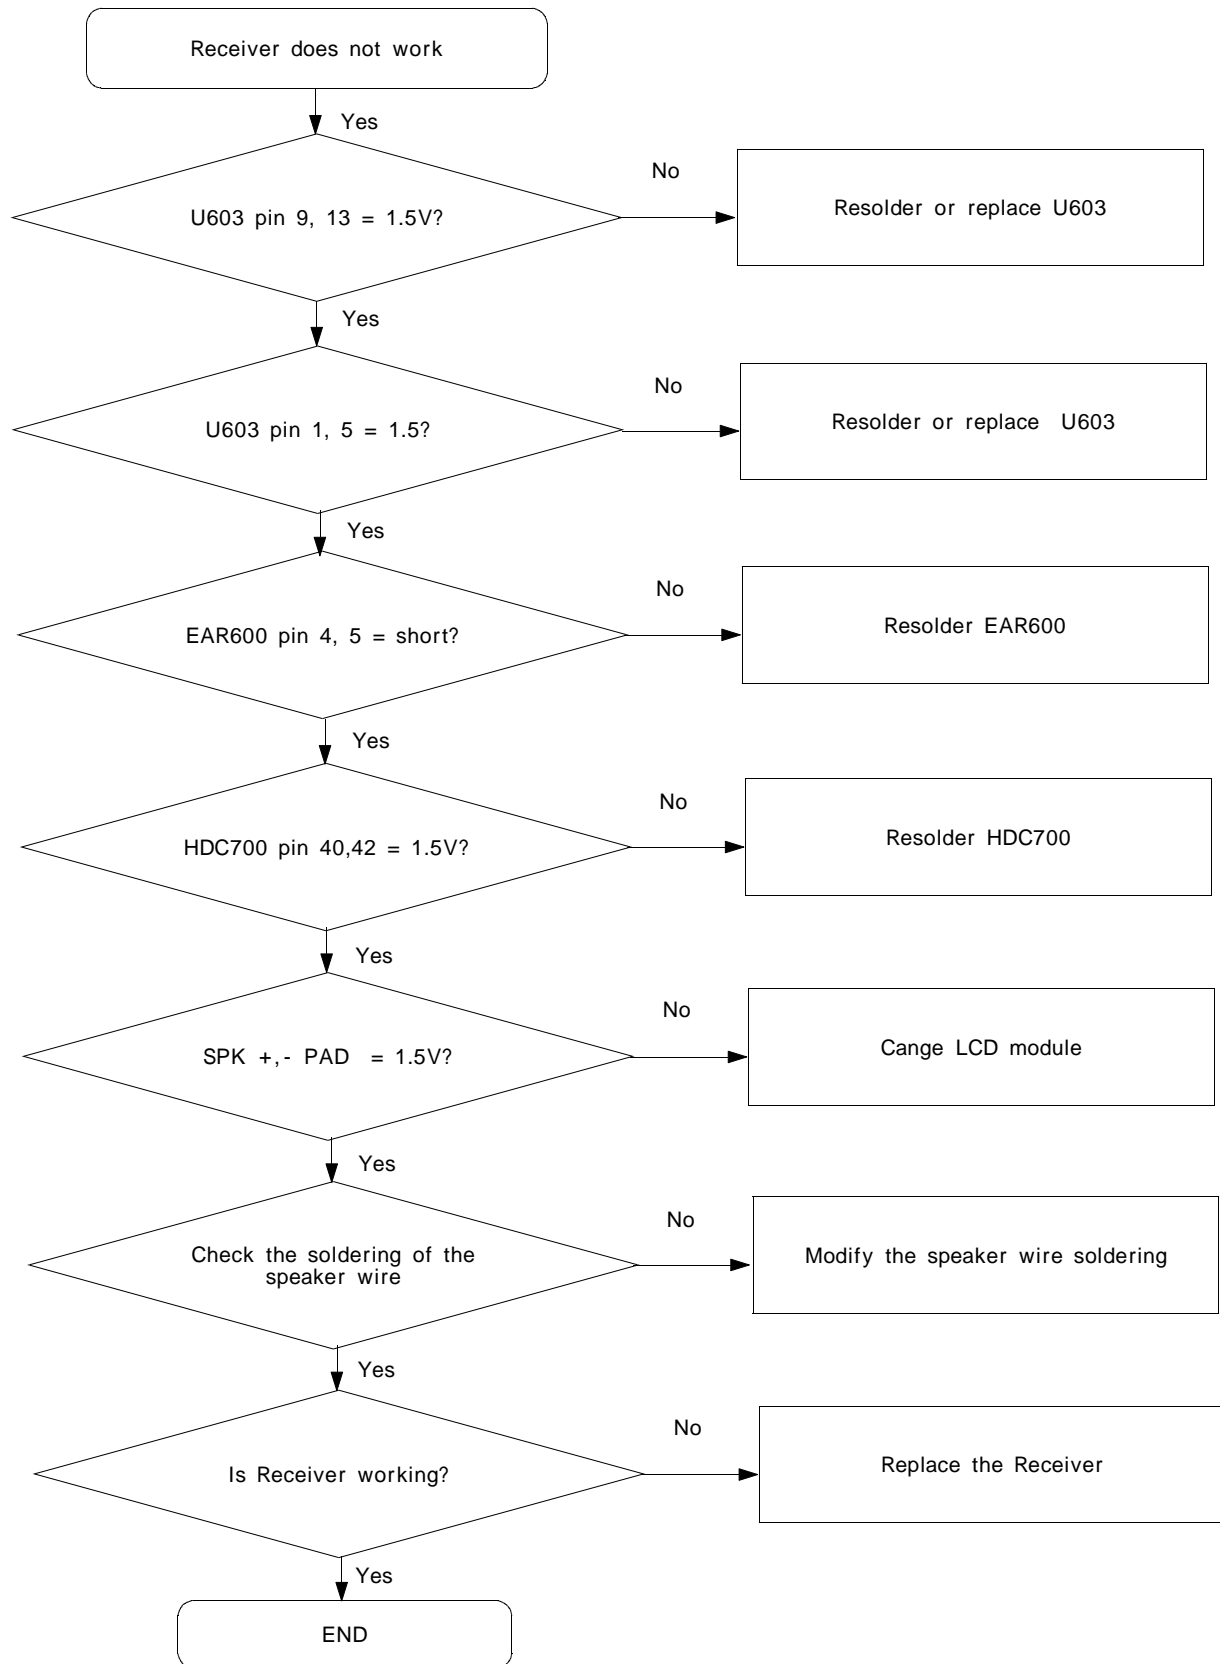

8. Receiver Part