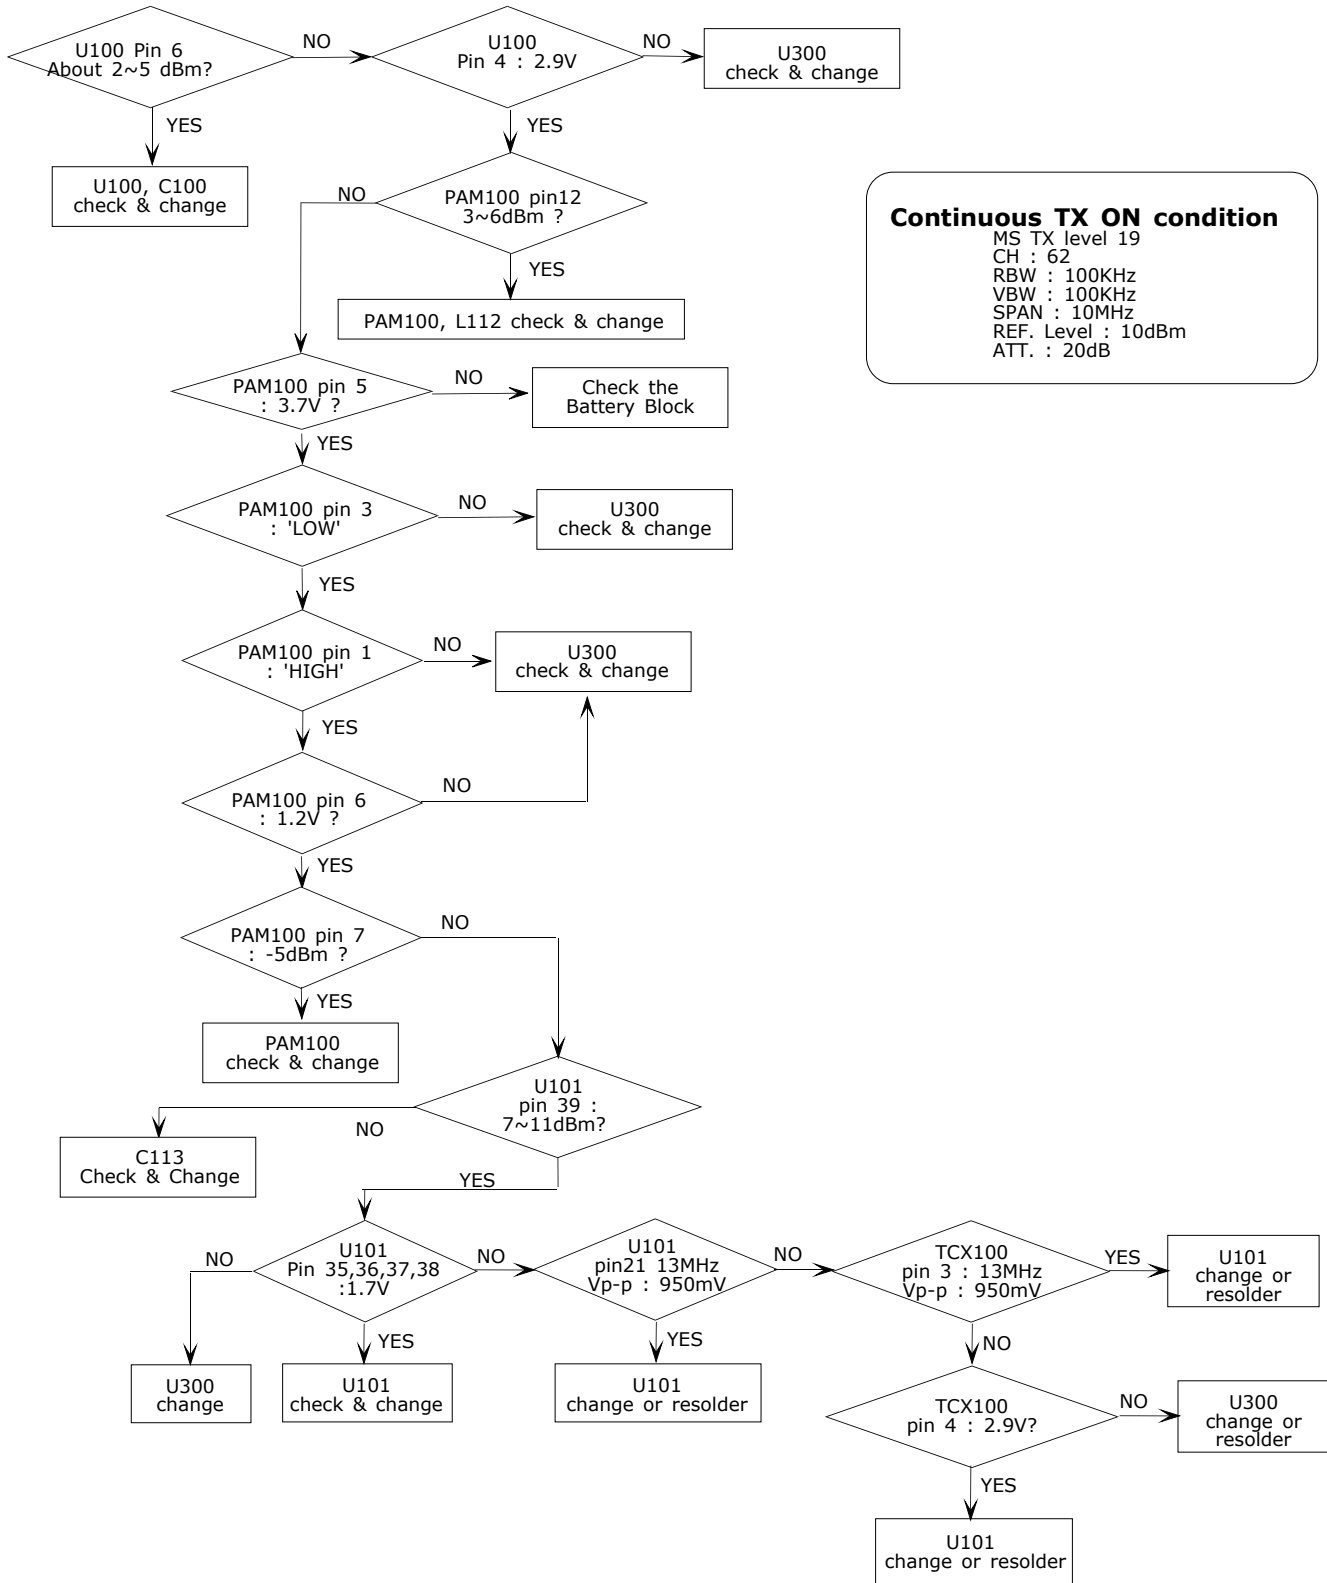

9-2-4. EGSM TX