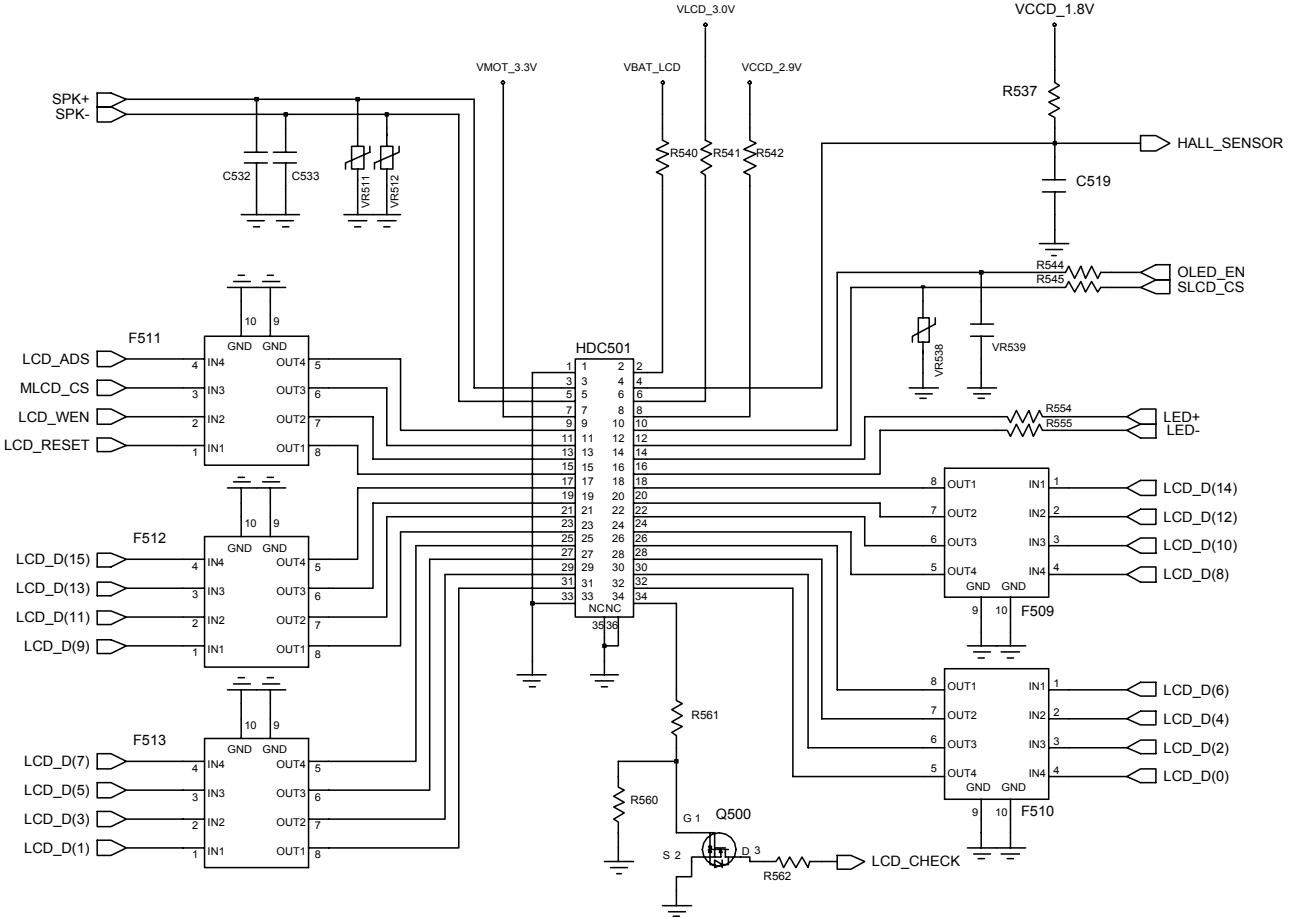

# 9. Flow Chart of Troubleshooting

### 9-1-1. Power ON

**9-1-2. Initial**

### 9-1-3. Sim Part