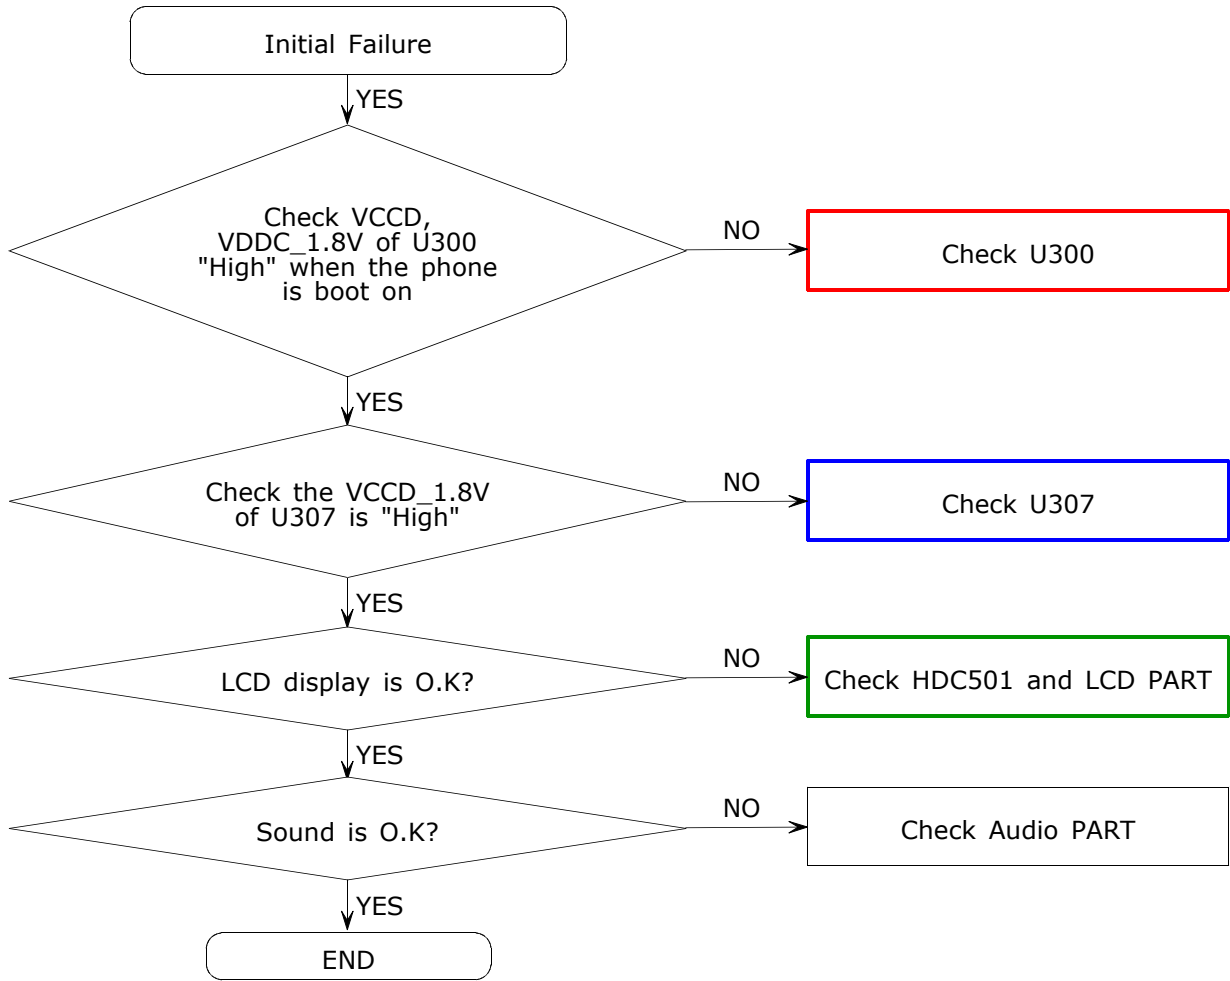

# 9. Flow Chart of Troubleshooting

## 9-1.Baseband

### 9-1-1. Power ON

**9-1-2. Initial**

### 9-1-3. Sim Part