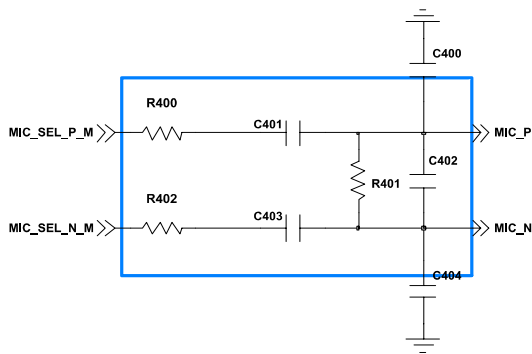

9. Flow Chart of Troubleshooting

9-1. Power On

9-2. Initial

9-3. Charging Part

9-4. Sim Part

1)Master

2)Slave

9-5. Microphone Part

9-6. Speaker Part(Melody)

9-7. Key Data Input

9-8. Receiver Part

9-9. Back Light (for Color Main LCD)

9-10. Key Back Light

9-11. Camera part

9-12. GSM Receiver

1) Master

1) Master

2)Slave

9-16. PCS Receiver
- Master only

9-17. PCS Transmitter
- Master only

[Master] Rx, Tx

[Slave] Rx, Tx

9-18. Bluetooth part

9-19. FM Radio part