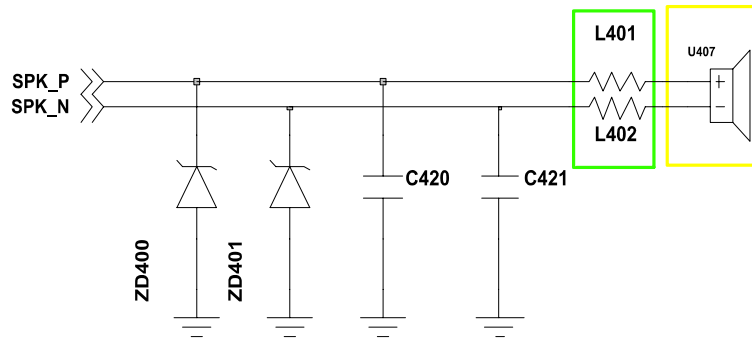

9. Flow Chart of Troubleshooting

9-1. Power On

9-2. Initial

9-3. Charging Part

9-4. Sim Part

1)Master

2)Slave

9-5. Microphone Part

9-6. Speaker Part(Melody)

9-7. Key Data Input

9-8. Receiver Part

9-9. Back Light (for Color Main LCD)

9-10. Key Back Light

9-11. Camera part

9-12. GSM Receiver

1) Master

1) Master

2)Slave

9-16. PCS Receiver
- Master only

9-17. PCS Transmitter
- Master only

[Master] Rx, Tx

[Slave] Rx, Tx

9-18. Bluetooth part

9-19. FM Radio part