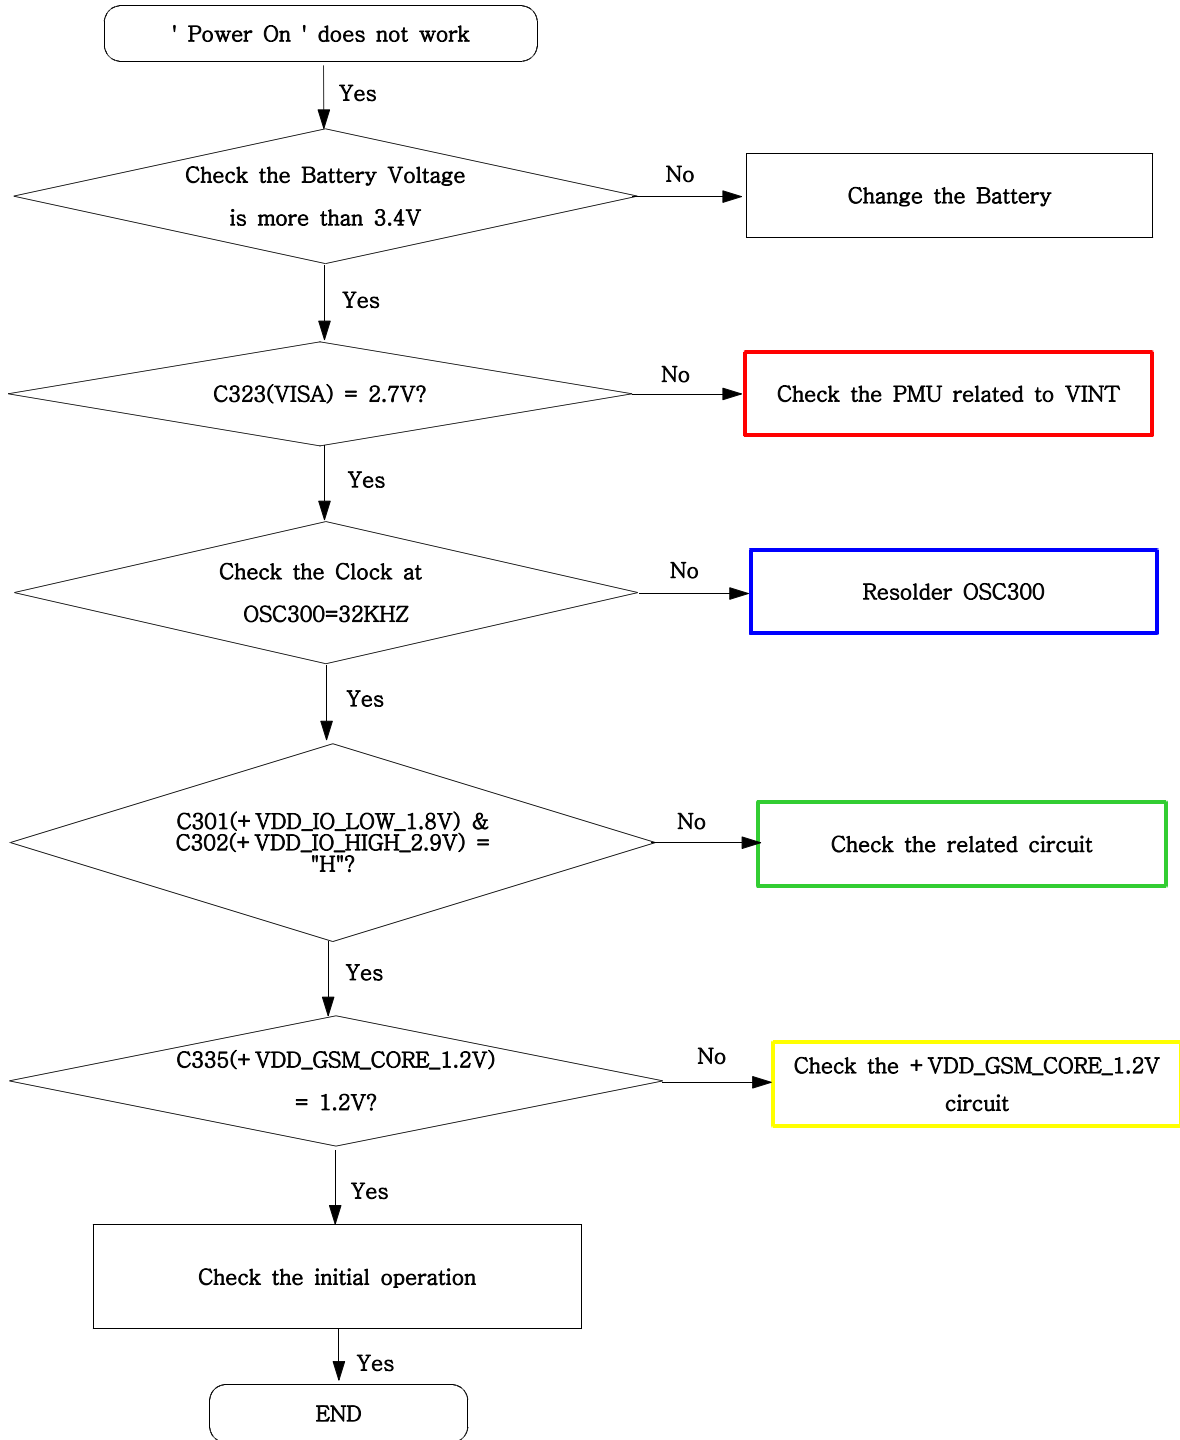

9. Flow Chart of Troubleshooting

9-1. Power On

9-2. Initial

9-3. Charging Part

9-4. Sim Part

1)Master

2)Slave

9-5. Microphone Part

9-6. Speaker Part(Melody)

9-7. Key Data Input

9-8. Receiver Part

9-9. Back Light (for Color Main LCD)

9-10. Key Back Light

9-11. Camera part

9-12. GSM Receiver

1) Master

1) Master

2)Slave

9-16. PCS Receiver
- Master only

9-17. PCS Transmitter
- Master only

[Master] Rx, Tx

[Slave] Rx, Tx

9-18. Bluetooth part

9-19. FM Radio part