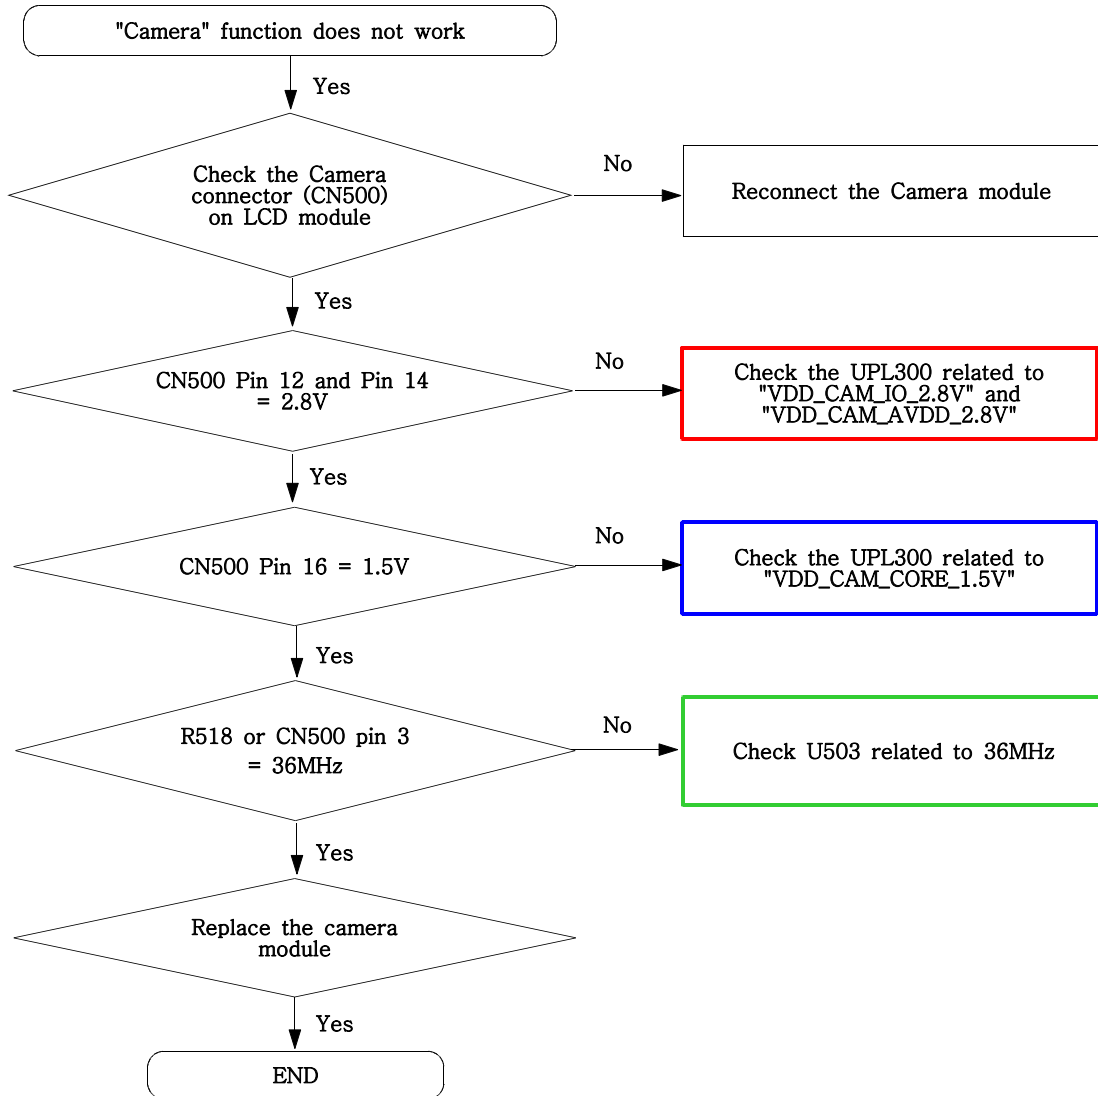

9. Flow Chart of Troubleshooting

9-1. Power On

9-2. Initial

9-3. Charging Part

9-4. Sim Part

1)Master

2)Slave

9-5. Microphone Part

9-6. Speaker Part(Melody)

9-7. Key Data Input

9-8. Receiver Part

9-9. Back Light (for Color Main LCD)

9-10. Key Back Light

9-11. Camera part

9-12. GSM Receiver

1) Master

2)Slave

9-13. GSM Transmitter

1)Master

2)Slave

9-14. DCS Receiver

1) Master

2)Slave

9-15. DCS Transmitter

1) Master

2)Slave

9-16. PCS Receiver
- Master only

9-17. PCS Transmitter
- Master only

[Master] Rx, Tx

[Slave] Rx, Tx

9-18. Bluetooth part

9-19. FM Radio part