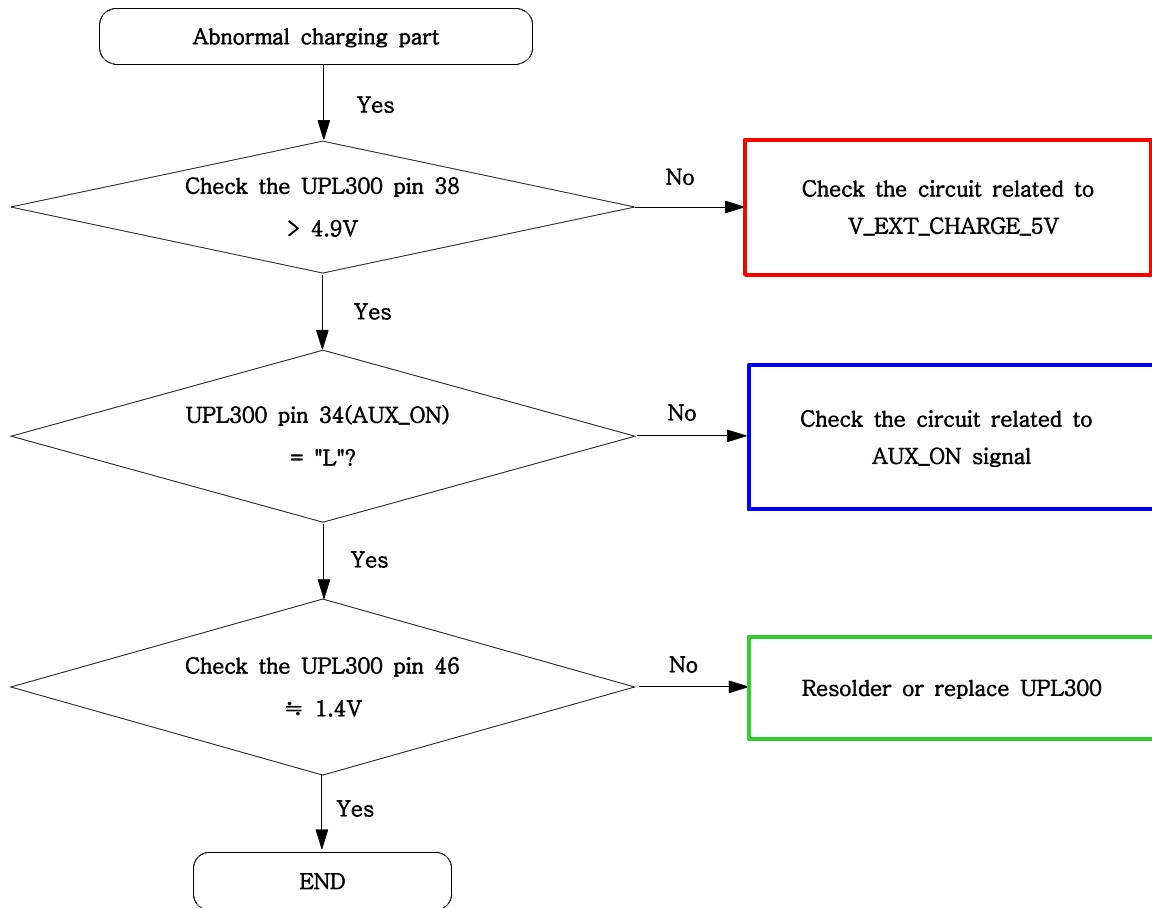

9. Flow Chart of Troubleshooting

9-1. Power On

9-2. Initial

9-3. Charging Part

9-4. Sim Part

1)Master

2)Slave

9-5. Microphone Part

9-6. Speaker Part(Melody)

9-7. Key Data Input

9-8. Receiver Part

9-9. Back Light (for Color Main LCD)

9-10. Key Back Light

9-11. Camera part

9-12. GSM Receiver

1) Master