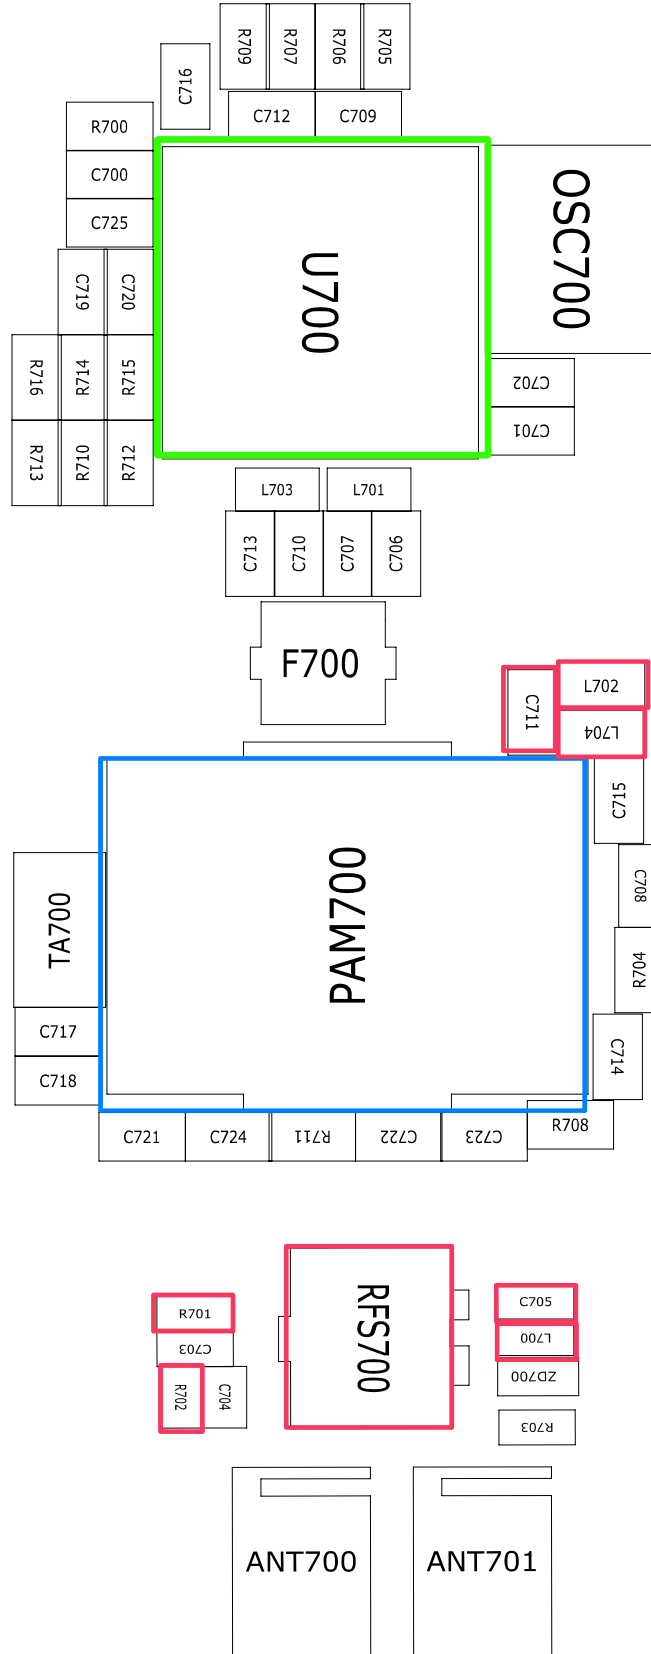

9. Flow Chart of Troubleshooting

9-1. Power On

9-2. Initial

9-3. Charging Part

9-4. Sim Part

1)Master

2)Slave

9-5. Microphone Part

9-6. Speaker Part(Melody)

9-7. Key Data Input

9-8. Receiver Part

9-9. Back Light (for Color Main LCD)

9-10. Key Back Light

9-11. Camera part

9-12. GSM Receiver

1) Master

2)Slave

9-13. GSM Transmitter

1)Master

2)Slave

9-14. DCS Receiver

1) Master

2)Slave

9-15. DCS Transmitter

1) Master

2)Slave

9-16. PCS Receiver
- Master only

9-17. PCS Transmitter
- Master only

[Master] Rx, Tx

[Slave] Rx, Tx

9-18. Bluetooth part

9-19. FM Radio part