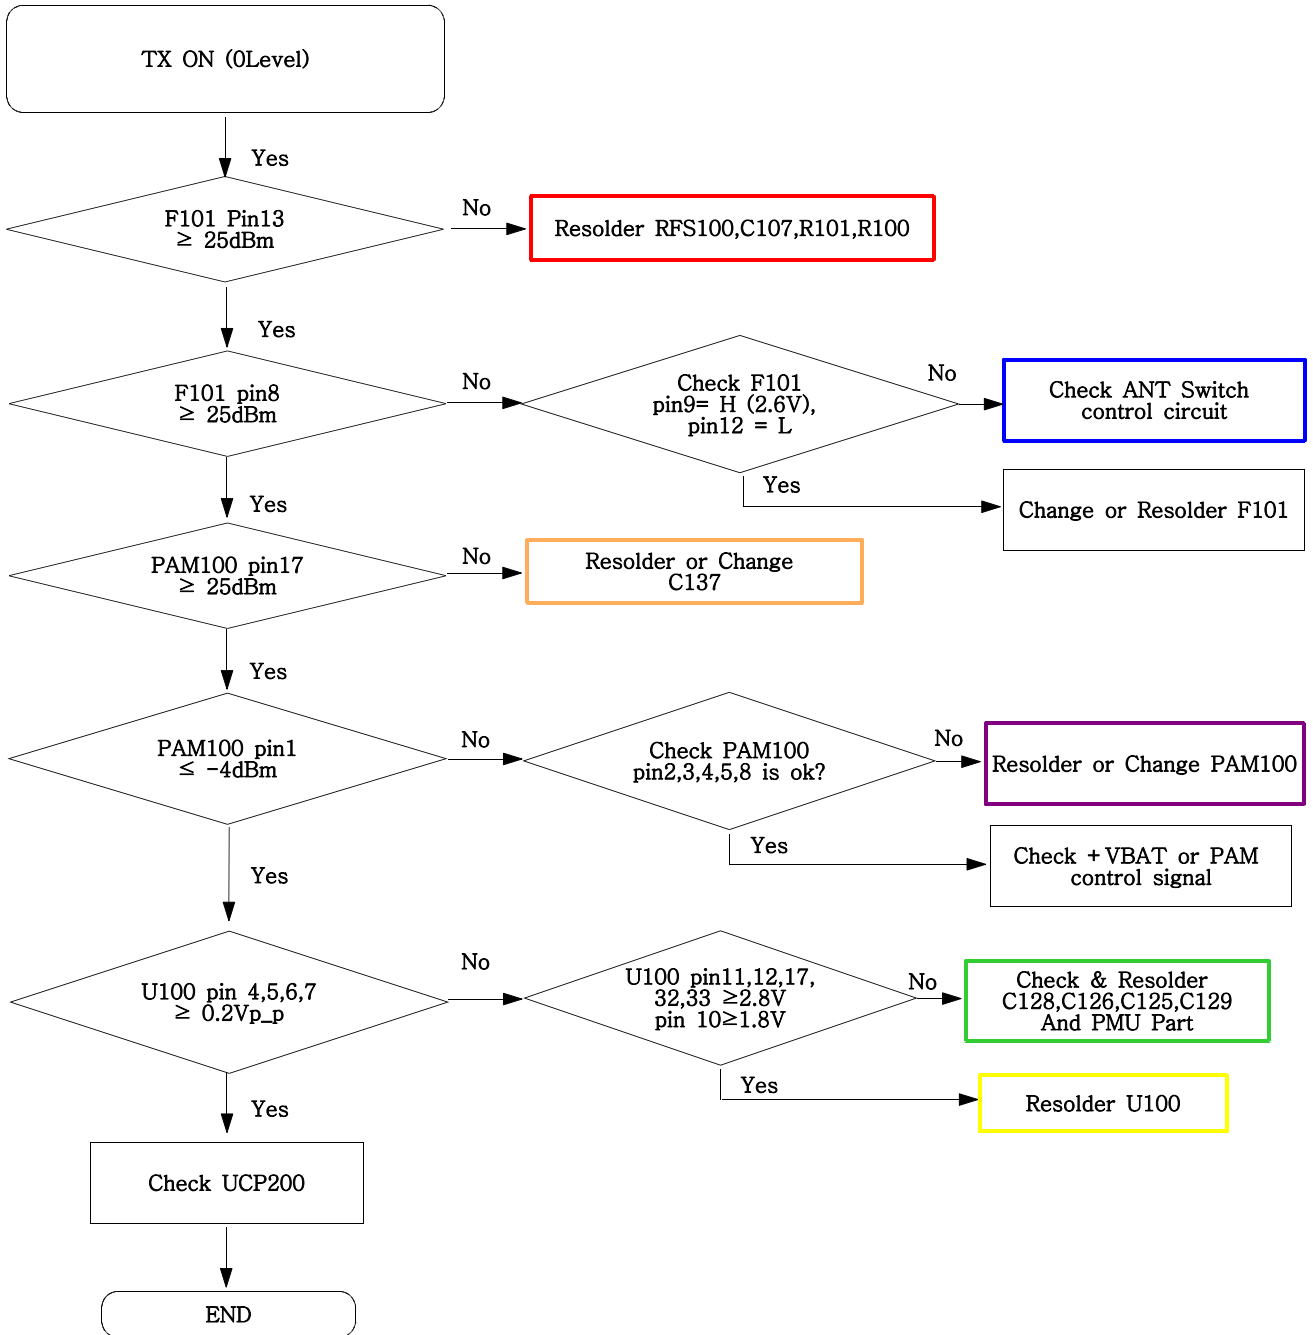

9. Flow Chart of Troubleshooting

9-1. Power On

9-2. Initial

9-3. Charging Part

9-4. Sim Part

1)Master

2)Slave

9-5. Microphone Part

2)Slave

9-13. GSM Transmitter

1)Master

2)Slave

9-14. DCS Receiver

1) Master

2)Slave

9-15. DCS Transmitter

1) Master

2)Slave

9-16. PCS Receiver
- Master only

9-17. PCS Transmitter
- Master only

[Master] Rx, Tx

[Slave] Rx, Tx

9-18. Bluetooth part

9-19. FM Radio part