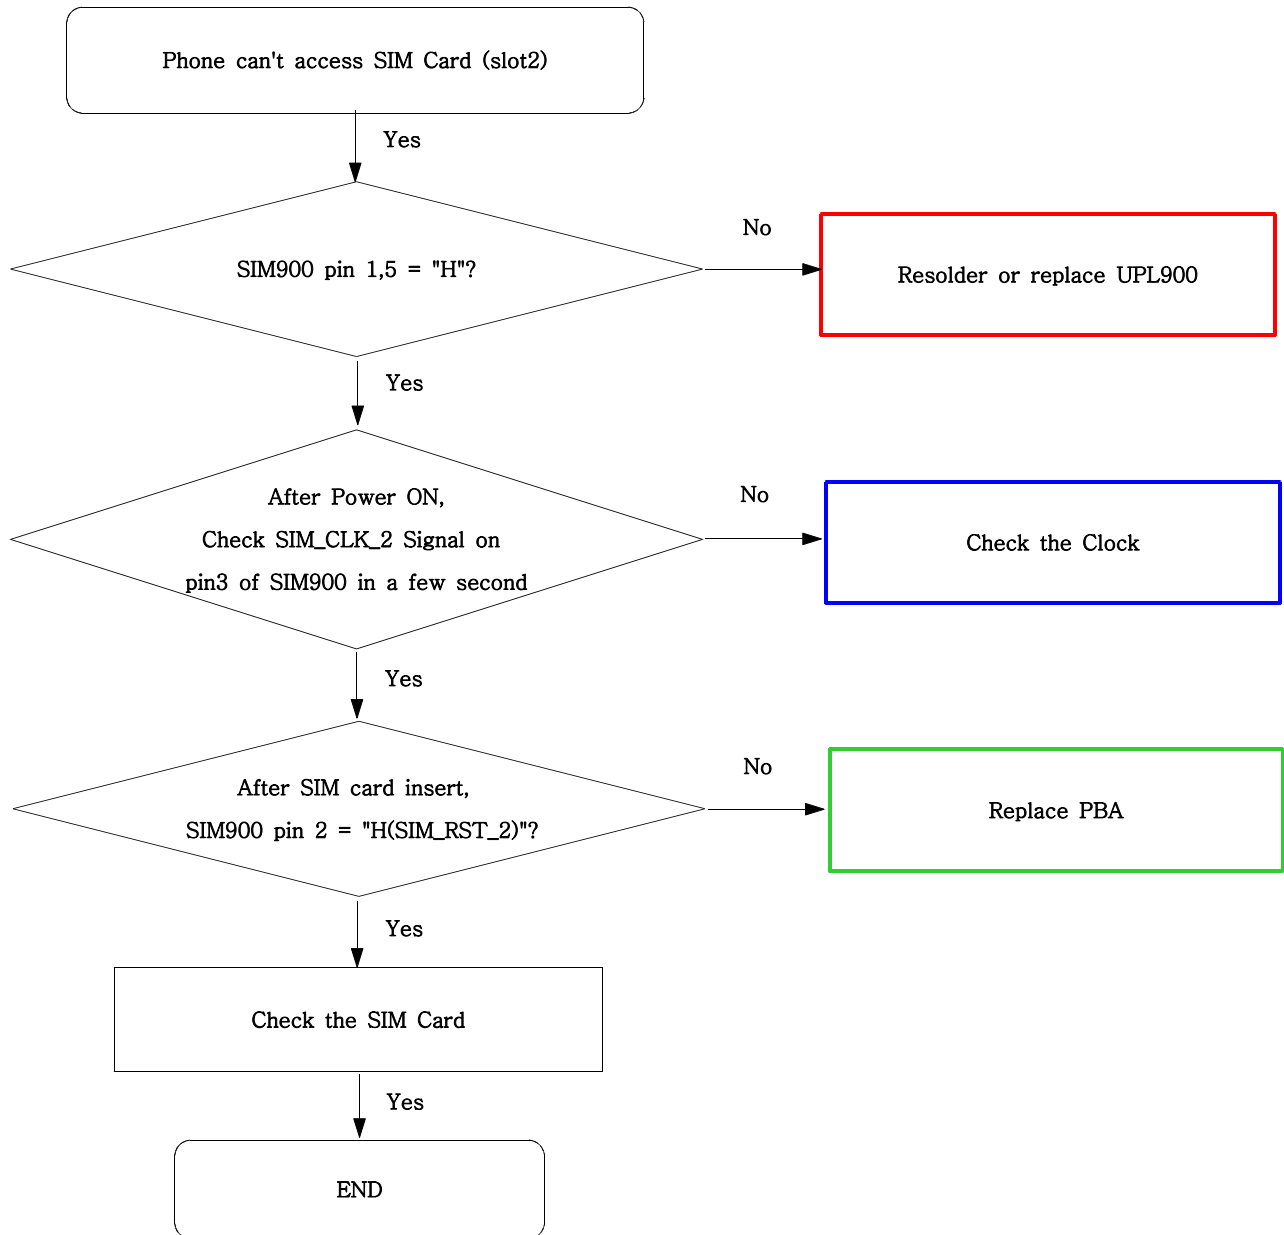

9. Flow Chart of Troubleshooting

9-1. Power On

9-2. Initial

9-3. Charging Part

9-4. Sim Part

1)Master

2)Slave

9-5. Microphone Part

9-6. Speaker Part(Melody)

9-7. Key Data Input

9-8. Receiver Part

9-9. Back Light (for Color Main LCD)

9-10. Key Back Light

9-11. Camera part

9-12. GSM Receiver

1) Master

1) Master

2)Slave

9-16. PCS Receiver
- Master only

9-17. PCS Transmitter
- Master only

[Master] Rx, Tx

[Slave] Rx, Tx

9-18. Bluetooth part

9-19. FM Radio part