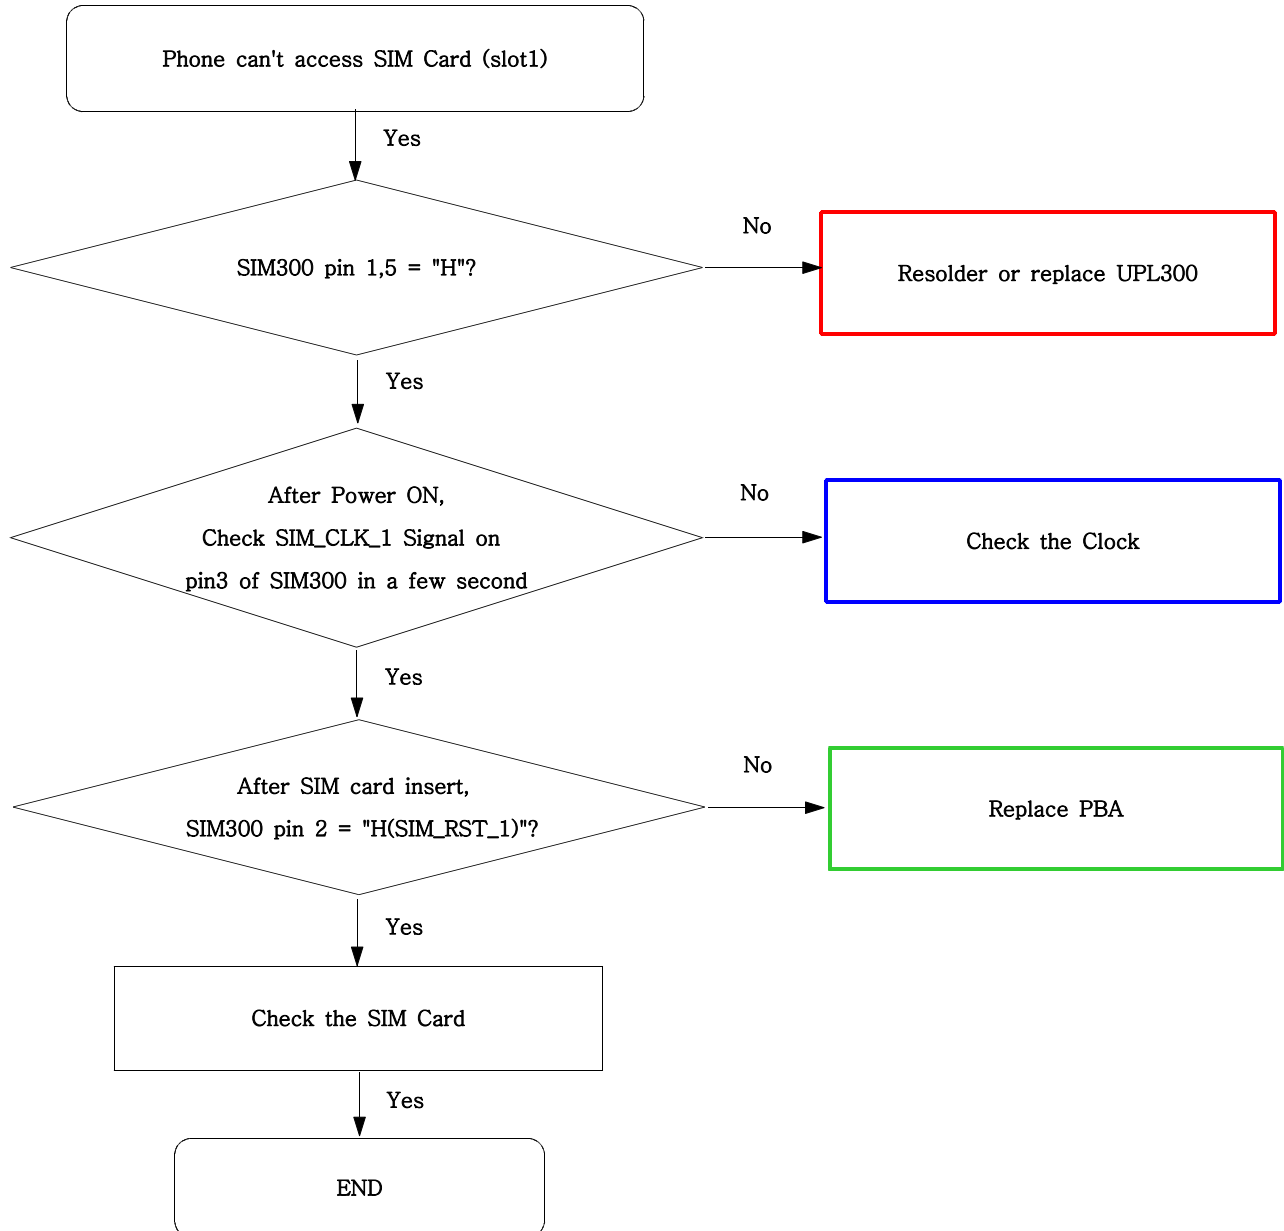

9. Flow Chart of Troubleshooting

9-1. Power On

9-2. Initial

9-3. Charging Part

9-4. Sim Part

1)Master

2)Slave

9-5. Microphone Part

1) Master

2)Slave

9-16. PCS Receiver
- Master only

9-17. PCS Transmitter
- Master only

[Master] Rx, Tx

[Slave] Rx, Tx

9-18. Bluetooth part

9-19. FM Radio part