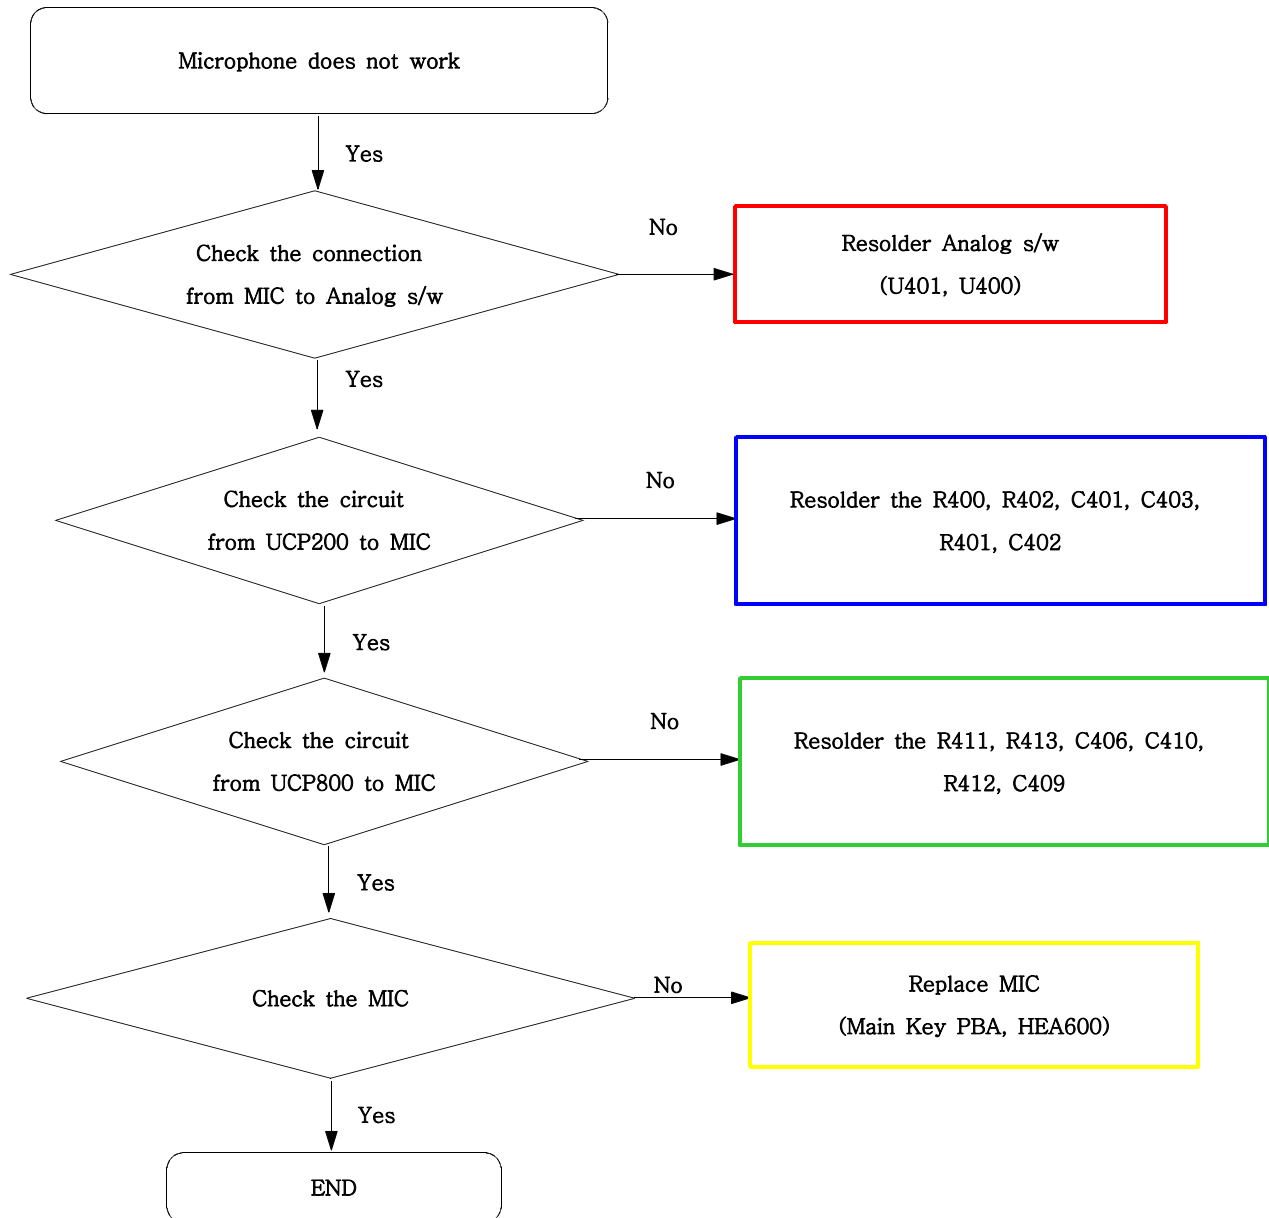

9. Flow Chart of Troubleshooting

9-1. Power On

9-2. Initial

9-3. Charging Part

9-4. Sim Part

1)Master

2)Slave

9-5. Microphone Part

9-6. Speaker Part(Melody)

9-7. Key Data Input

9-8. Receiver Part

9-9. Back Light (for Color Main LCD)

9-10. Key Back Light

9-11. Camera part

9-12. GSM Receiver

1) Master

2)Slave

9-13. GSM Transmitter

1)Master

2)Slave

9-14. DCS Receiver

1) Master

2)Slave

9-15. DCS Transmitter

1) Master

2)Slave

9-16. PCS Receiver
- Master only

9-17. PCS Transmitter
- Master only

[Master] Rx, Tx

[Slave] Rx, Tx

9-18. Bluetooth part

9-19. FM Radio part