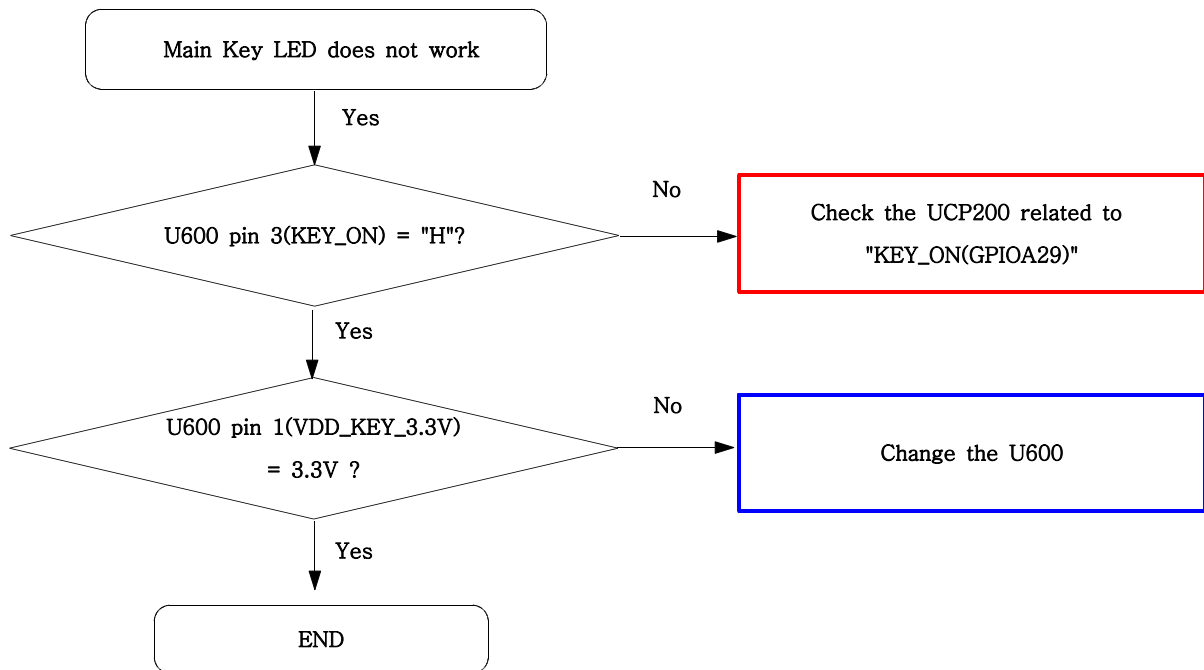

9. Flow Chart of Troubleshooting

9-1. Power On

9-2. Initial

9-3. Charging Part

9-4. Sim Part

1)Master

2)Slave

9-5. Microphone Part

9-6. Speaker Part(Melody)

9-7. Key Data Input

9-8. Receiver Part

9-9. Back Light (for Color Main LCD)

9-10. Key Back Light

9-11. Camera part

9-12. GSM Receiver

1) Master