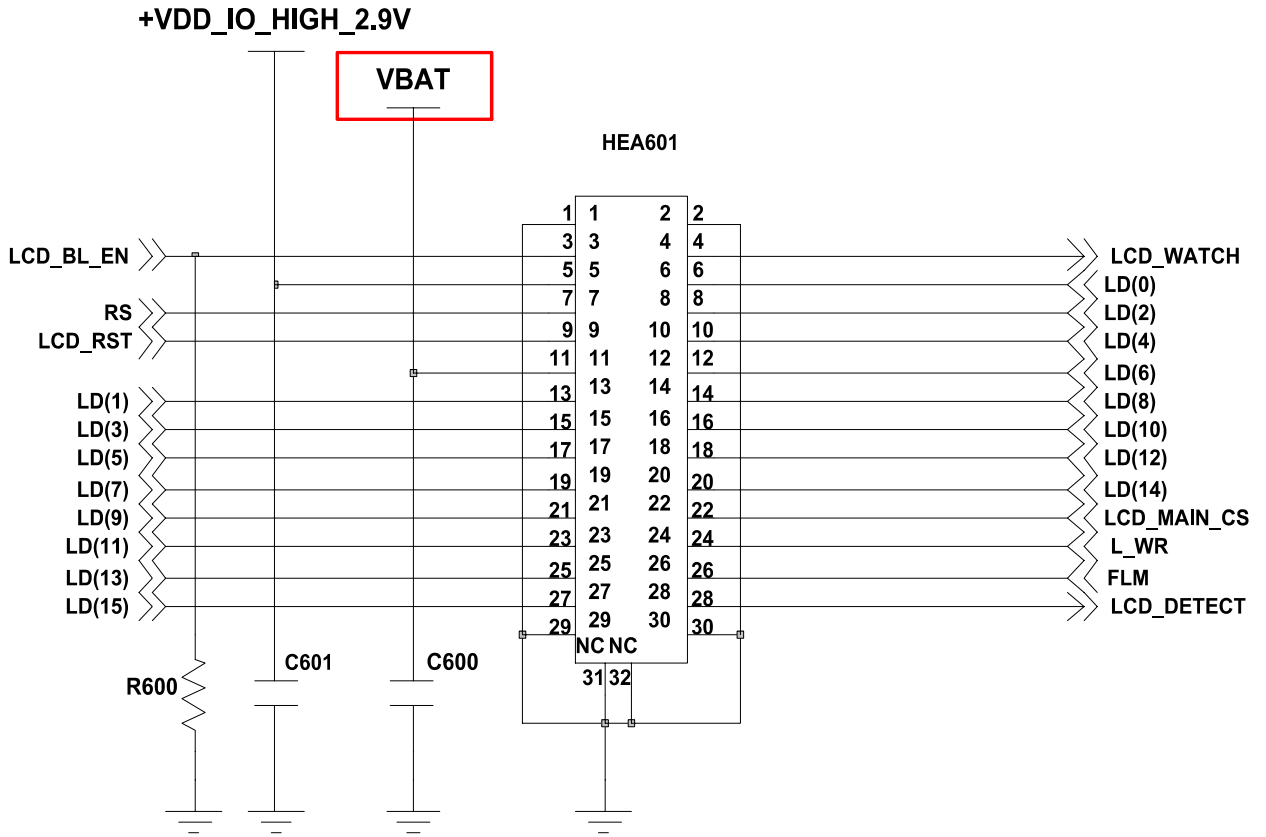

9-6. Speaker Part(Melody)

9-7. Key Data Input

9-8. Receiver Part

9-9. Back Light (for Color Main LCD)

9-10. Key Back Light

9-11. Camera part

9-12. GSM Receiver

1) Master