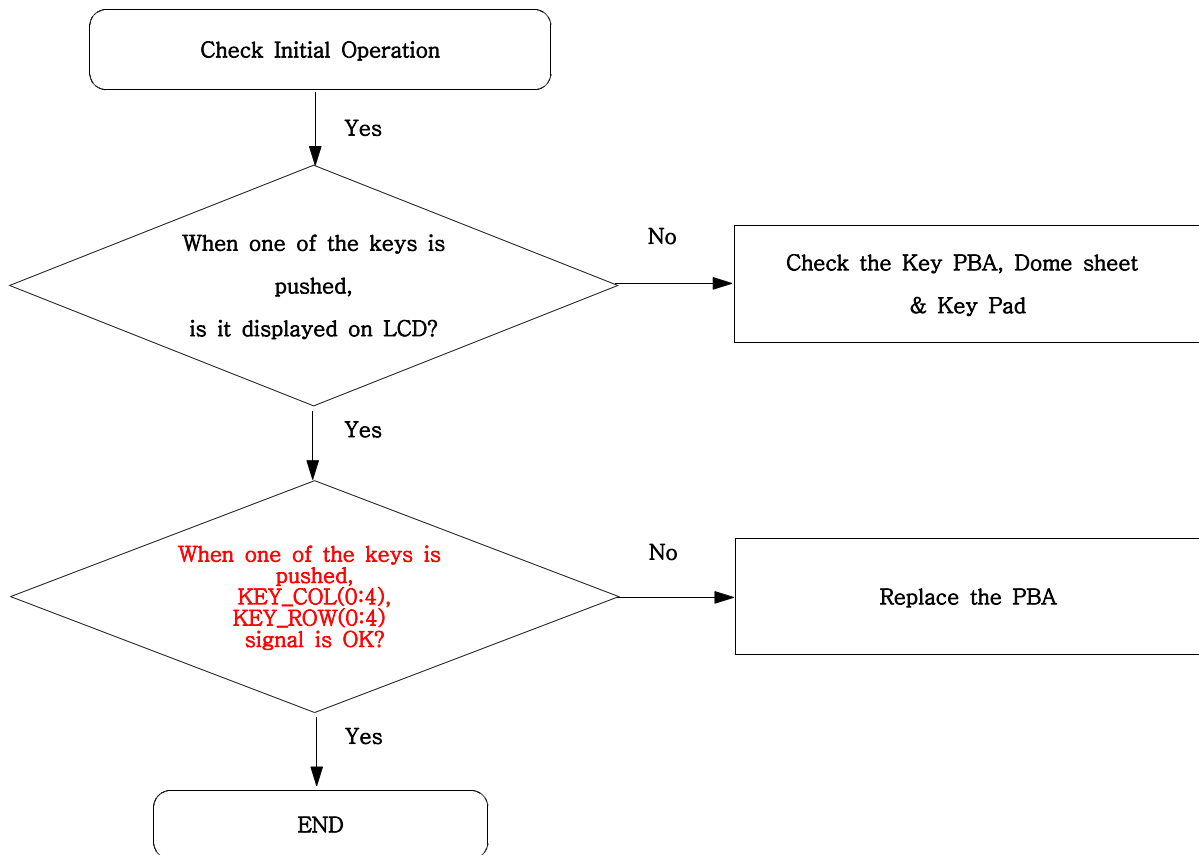

9. Flow Chart of Troubleshooting

9-1. Power On

9-2. Initial

9-3. Charging Part

9-4. Sim Part

1)Master

2)Slave

9-5. Microphone Part

9-6. Speaker Part(Melody)

9-7. Key Data Input

9-8. Receiver Part

9-9. Back Light (for Color Main LCD)

9-10. Key Back Light

9-11. Camera part

9-12. GSM Receiver

1) Master