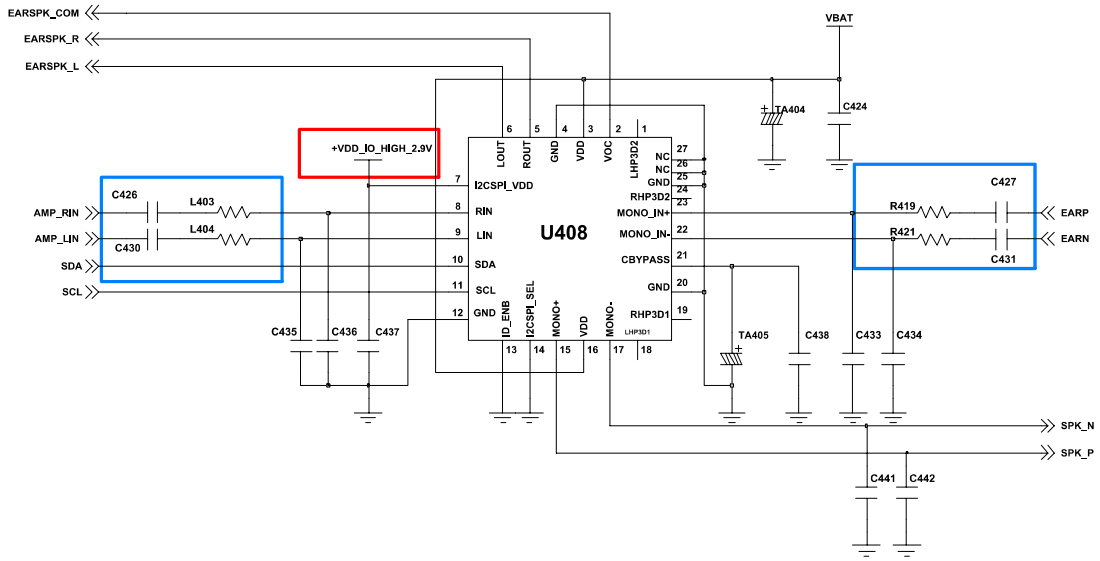

9. Flow Chart of Troubleshooting

9-1. Power On

9-2. Initial

9-3. Charging Part

9-4. Sim Part

1)Master

2)Slave

9-5. Microphone Part

9-6. Speaker Part(Melody)

9-7. Key Data Input

9-8. Receiver Part

9-9. Back Light (for Color Main LCD)

9-10. Key Back Light

9-11. Camera part

9-12. GSM Receiver

1) Master

1) Master

2)Slave

9-16. PCS Receiver
- Master only

9-17. PCS Transmitter
- Master only

[Master] Rx, Tx

[Slave] Rx, Tx

9-18. Bluetooth part

9-19. FM Radio part