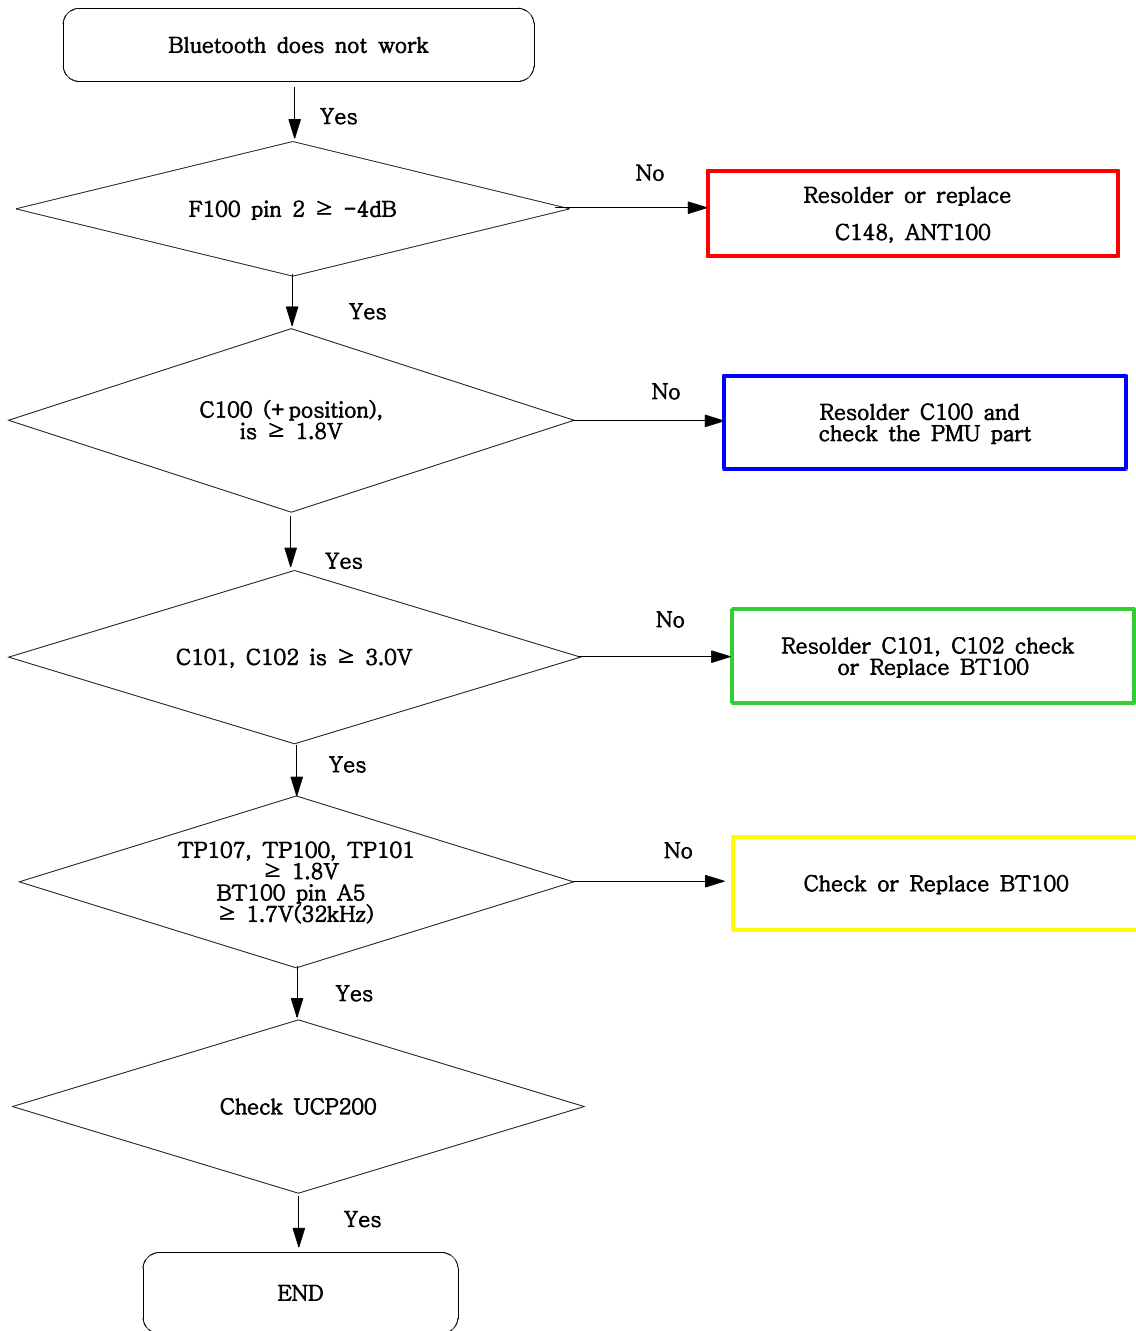

2)Slave

9-13. GSM Transmitter

1)Master

2)Slave

9-14. DCS Receiver

1) Master

2)Slave

9-15. DCS Transmitter

1) Master

2)Slave

9-16. PCS Receiver
- Master only

9-17. PCS Transmitter
- Master only

[Master] Rx, Tx

[Slave] Rx, Tx

9-18. Bluetooth part

9-19. FM Radio part