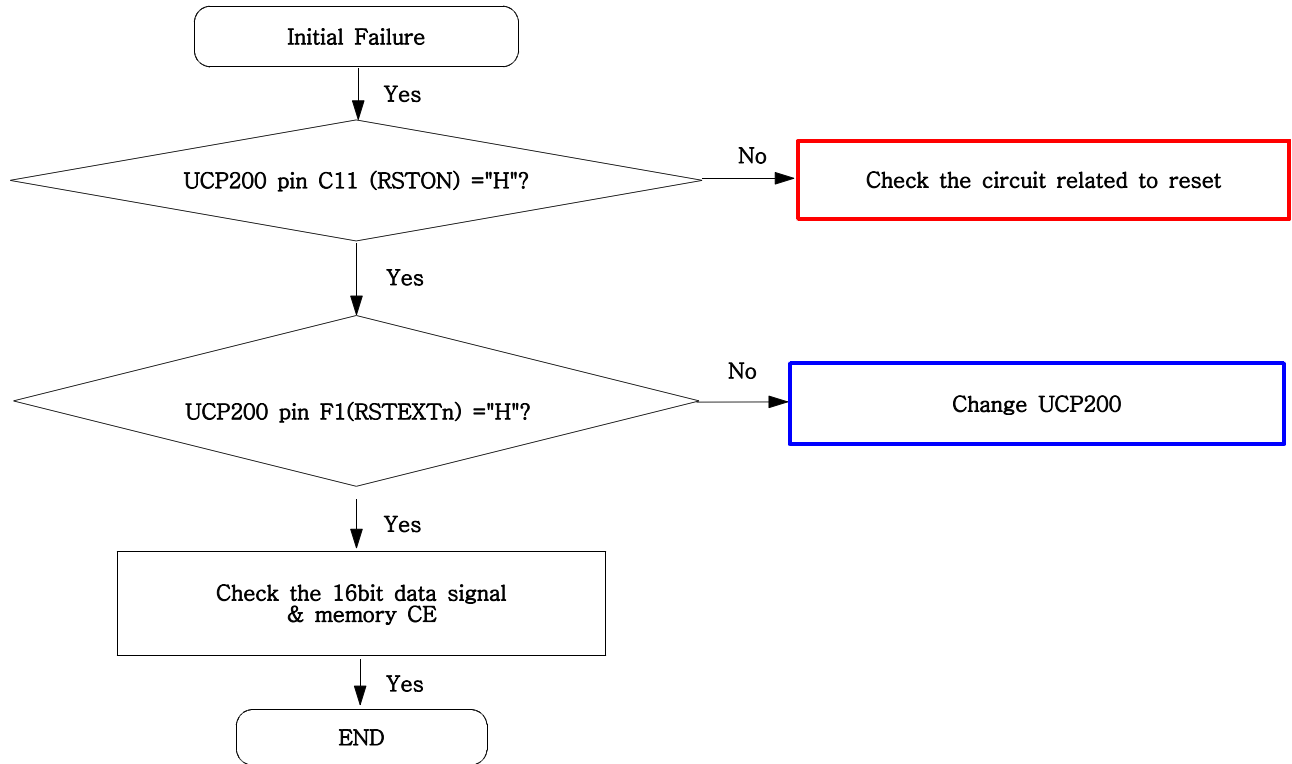

9. Flow Chart of Troubleshooting

9-1. Power On

9-2. Initial

9-3. Charging Part

9-4. Sim Part

1)Master

2)Slave

9-5. Microphone Part

9-6. Speaker Part(Melody)

9-7. Key Data Input

9-8. Receiver Part

9-9. Back Light (for Color Main LCD)

9-10. Key Back Light

9-11. Camera part

9-12. GSM Receiver

1) Master