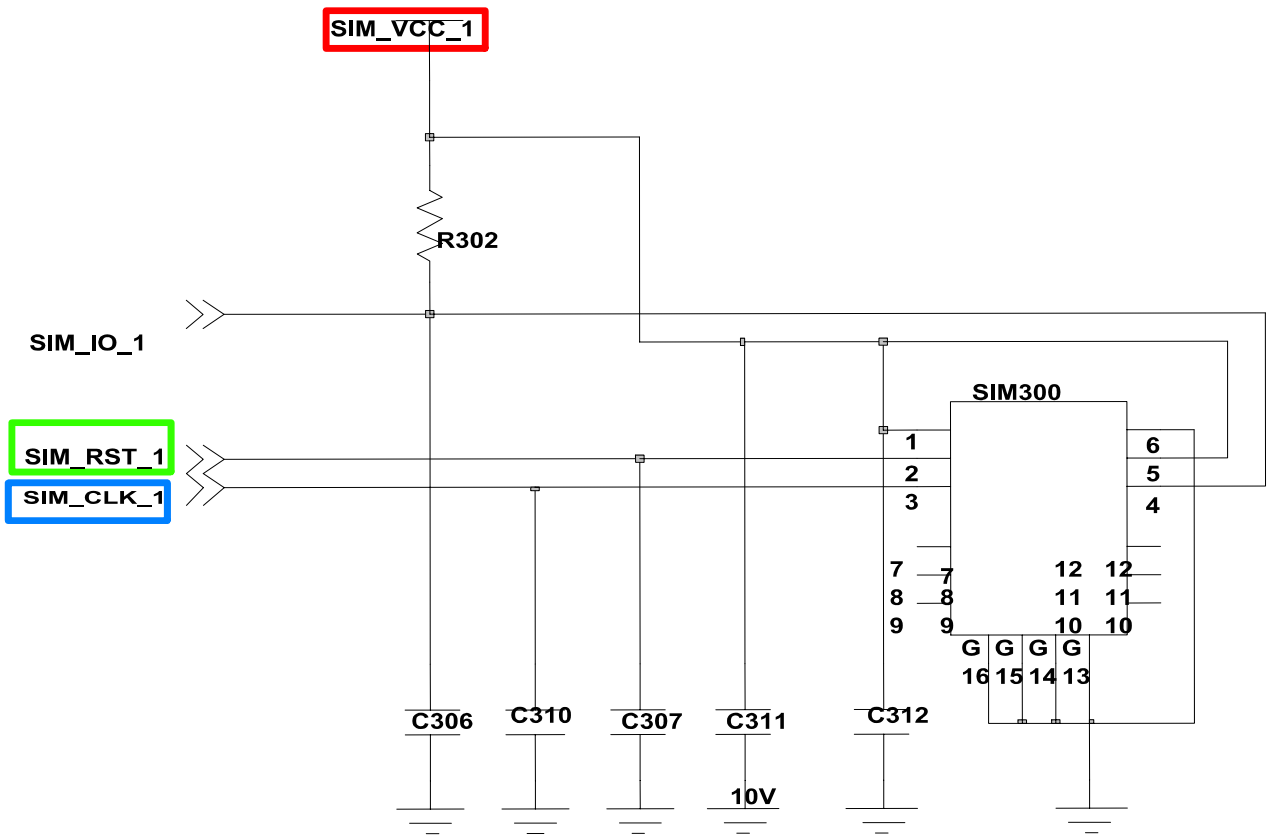

9. Flow Chart of Troubleshooting

9-1. Power On

9-2. Initial

9-3. Charging Part

9-4. Sim Part

1)Master

2)Slave

9-5. Microphone Part

9-6. Speaker Part(Melody)

9-7. Key Data Input

9-8. Receiver Part

9-9. Back Light (for Color Main LCD)

9-10. Key Back Light

9-11. Camera part

9-12. GSM Receiver

1) Master

1) Master

2)Slave

9-16. PCS Receiver
- Master only

9-17. PCS Transmitter
- Master only

[Master] Rx, Tx

[Slave] Rx, Tx

9-18. Bluetooth part

9-19. FM Radio part