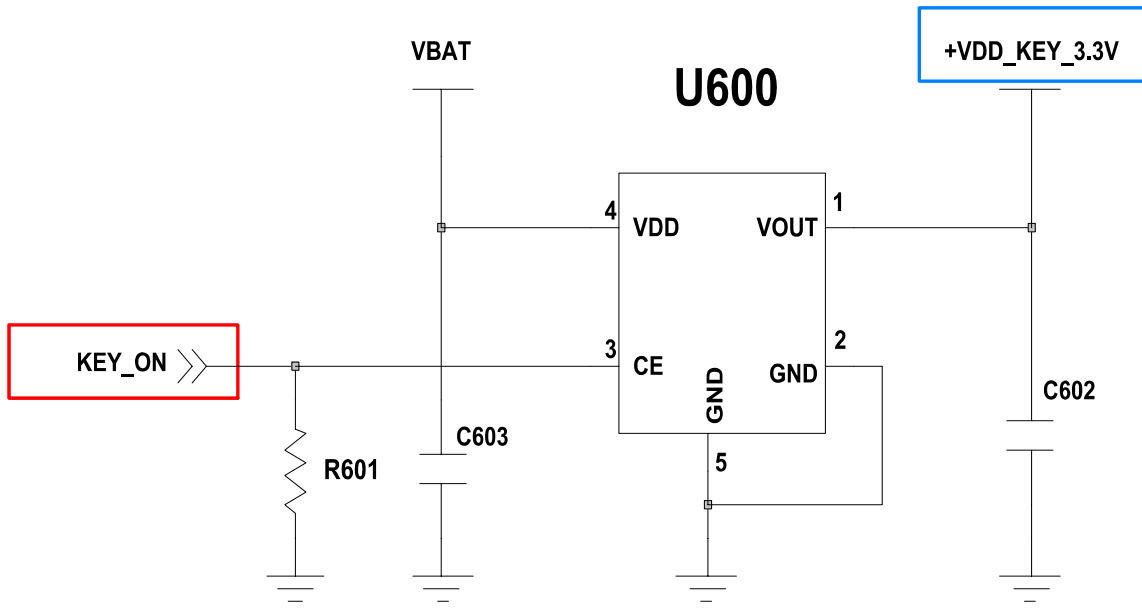

9-6. Speaker Part(Melody)

9-7. Key Data Input

9-8. Receiver Part

9-9. Back Light (for Color Main LCD)

9-10. Key Back Light

9-11. Camera part

9-12. GSM Receiver

1) Master