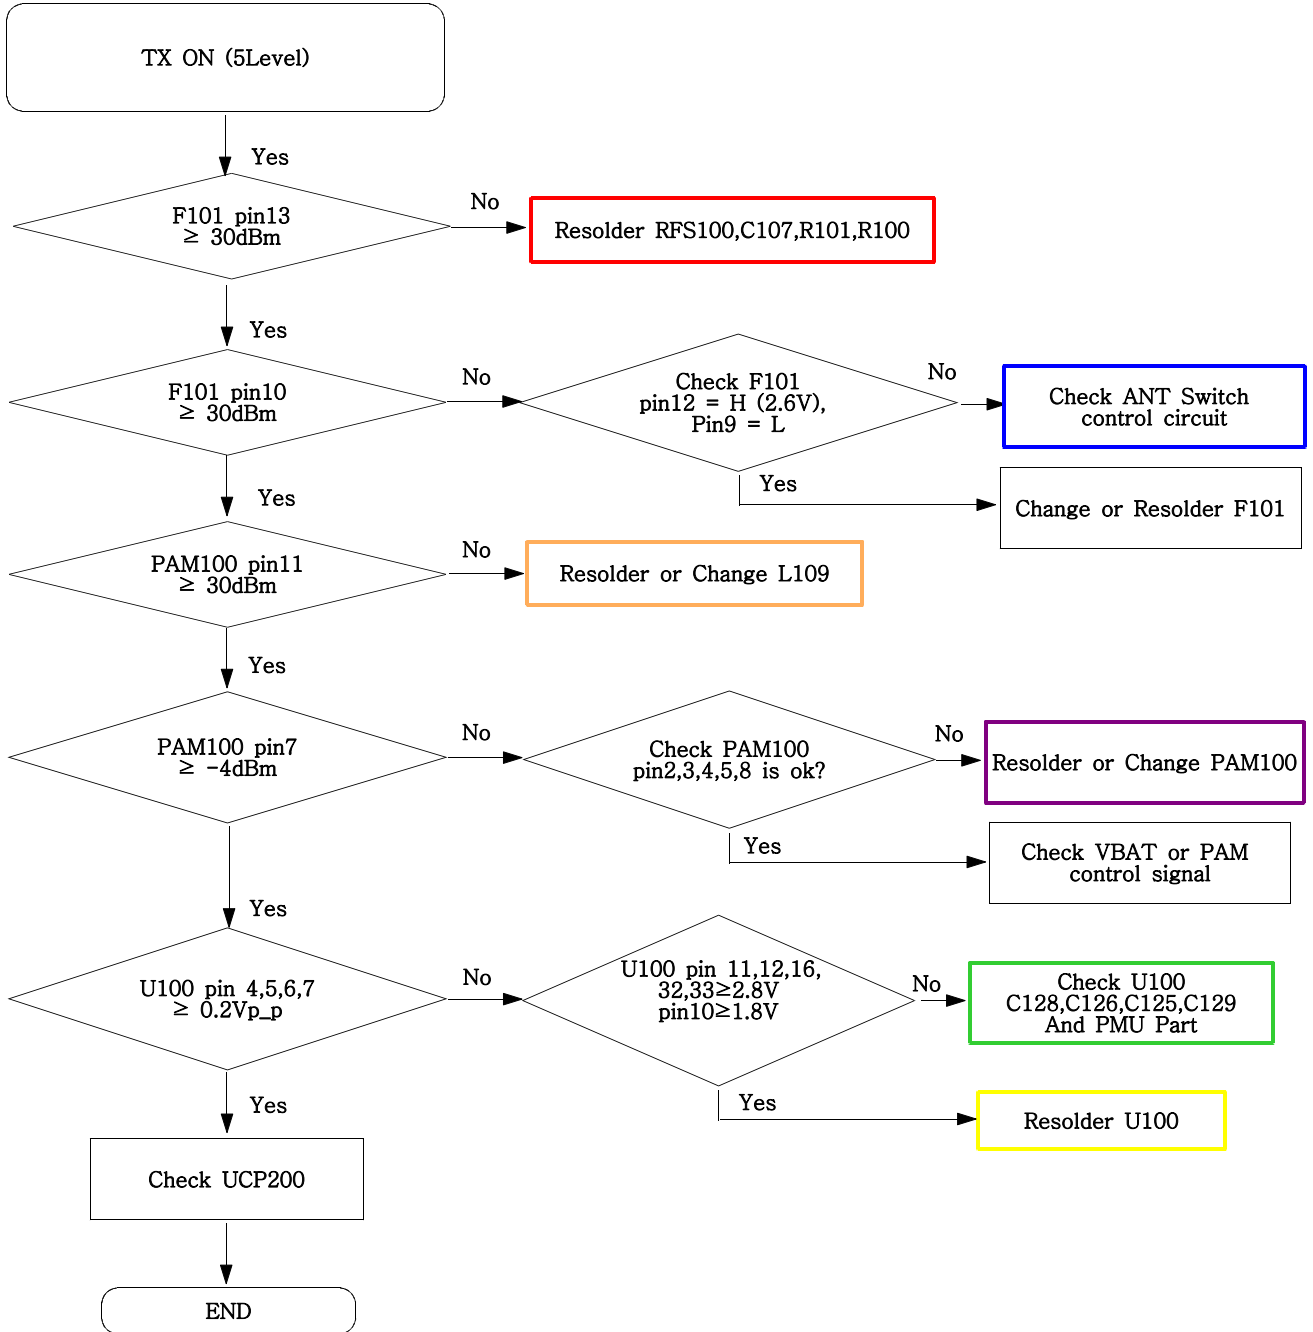

9. Flow Chart of Troubleshooting

9-1. Power On

9-2. Initial

9-3. Charging Part

9-4. Sim Part

1)Master

2)Slave

9-5. Microphone Part

9-6. Speaker Part(Melody)

9-7. Key Data Input

9-8. Receiver Part

9-9. Back Light (for Color Main LCD)

9-10. Key Back Light

9-11. Camera part

9-12. GSM Receiver

1) Master

2)Slave

9-13. GSM Transmitter

1)Master

2)Slave

9-14. DCS Receiver

1) Master

2)Slave

9-15. DCS Transmitter

1) Master

2)Slave

9-16. PCS Receiver
- Master only

9-17. PCS Transmitter
- Master only

[Master] Rx, Tx

[Slave] Rx, Tx

9-18. Bluetooth part

9-19. FM Radio part