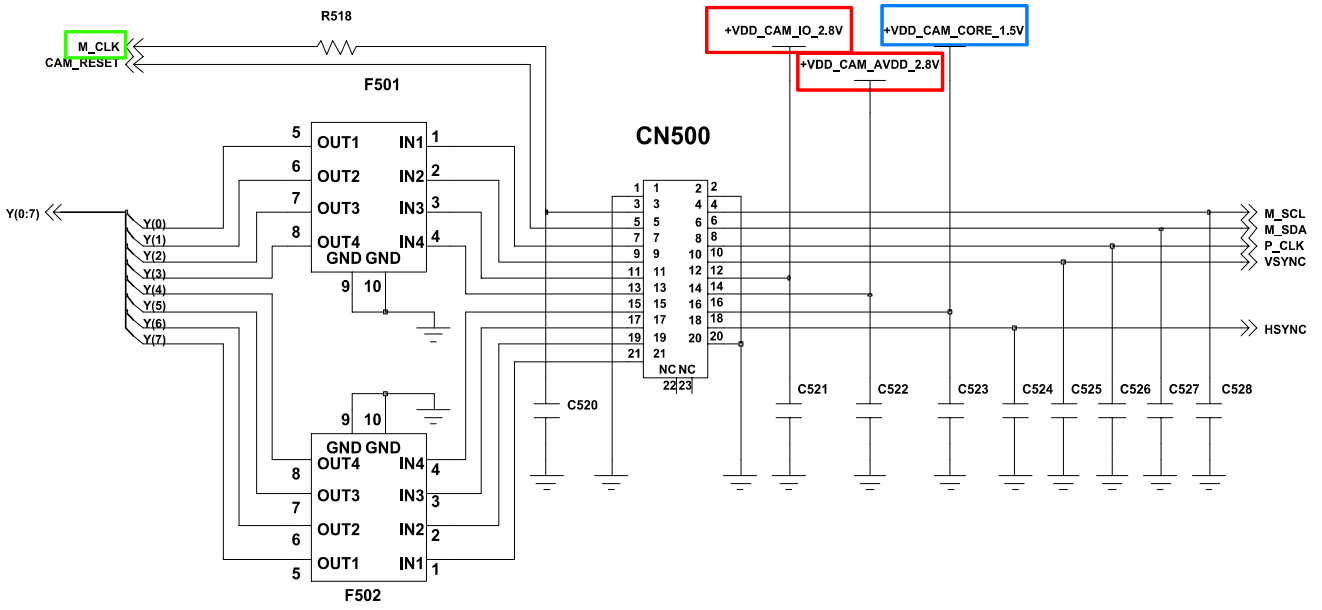

9. Flow Chart of Troubleshooting

9-1. Power On

9-2. Initial

9-3. Charging Part

9-4. Sim Part

1)Master

2)Slave

9-5. Microphone Part

9-6. Speaker Part(Melody)

9-7. Key Data Input

9-8. Receiver Part

9-9. Back Light (for Color Main LCD)

9-10. Key Back Light

9-11. Camera part

9-12. GSM Receiver

1) Master

2)Slave

9-13. GSM Transmitter

1)Master

2)Slave

9-14. DCS Receiver

1) Master

2)Slave

9-15. DCS Transmitter

1) Master

2)Slave

9-16. PCS Receiver
- Master only

9-17. PCS Transmitter
- Master only

[Master] Rx, Tx

[Slave] Rx, Tx

9-18. Bluetooth part

9-19. FM Radio part