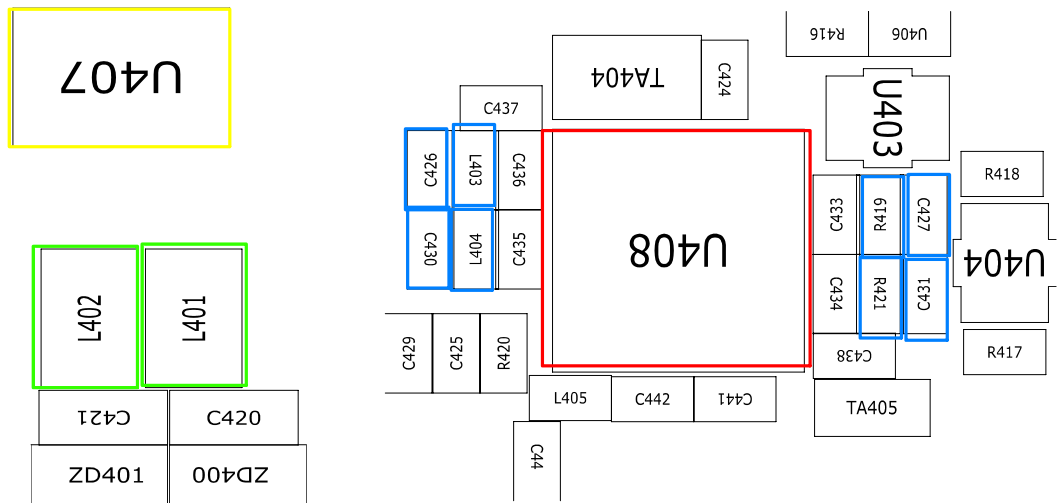

9. Flow Chart of Troubleshooting

9-1. Power On

9-2. Initial

9-3. Charging Part

9-4. Sim Part

1)Master

2)Slave

9-5. Microphone Part

9-6. Speaker Part(Melody)

9-7. Key Data Input

9-8. Receiver Part

9-9. Back Light (for Color Main LCD)

9-10. Key Back Light

9-11. Camera part

9-12. GSM Receiver

1) Master