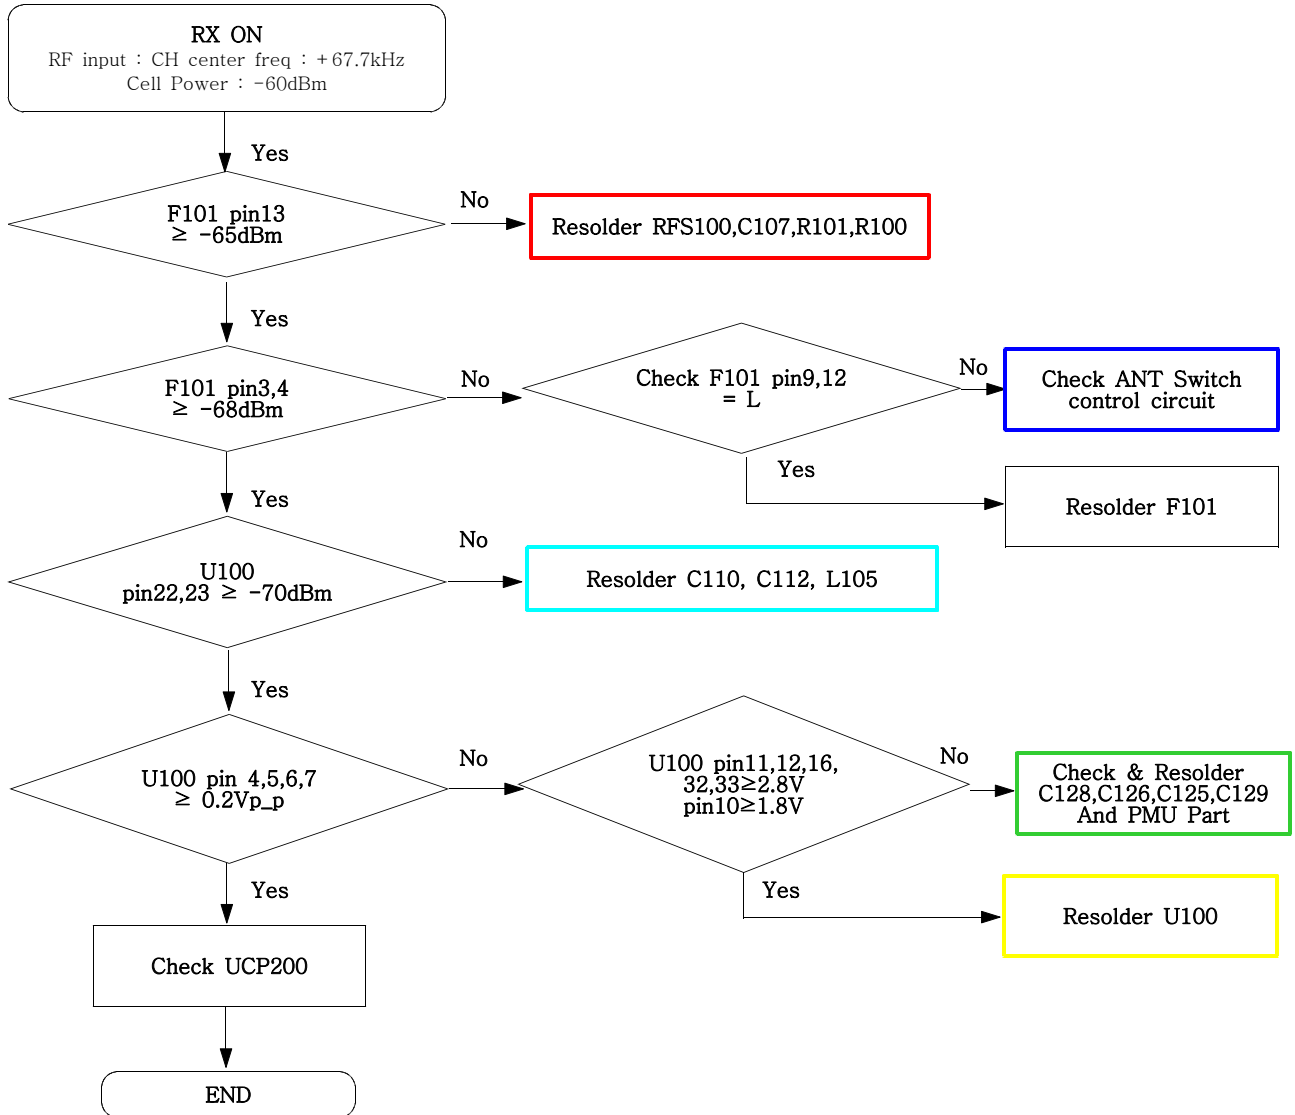

2)Slave

9-13. GSM Transmitter

1)Master

2)Slave

9-14. DCS Receiver

1) Master

2)Slave

9-15. DCS Transmitter

1) Master

2)Slave

9-16. PCS Receiver
- Master only

9-17. PCS Transmitter
- Master only

[Master] Rx, Tx

[Slave] Rx, Tx

9-18. Bluetooth part

9-19. FM Radio part