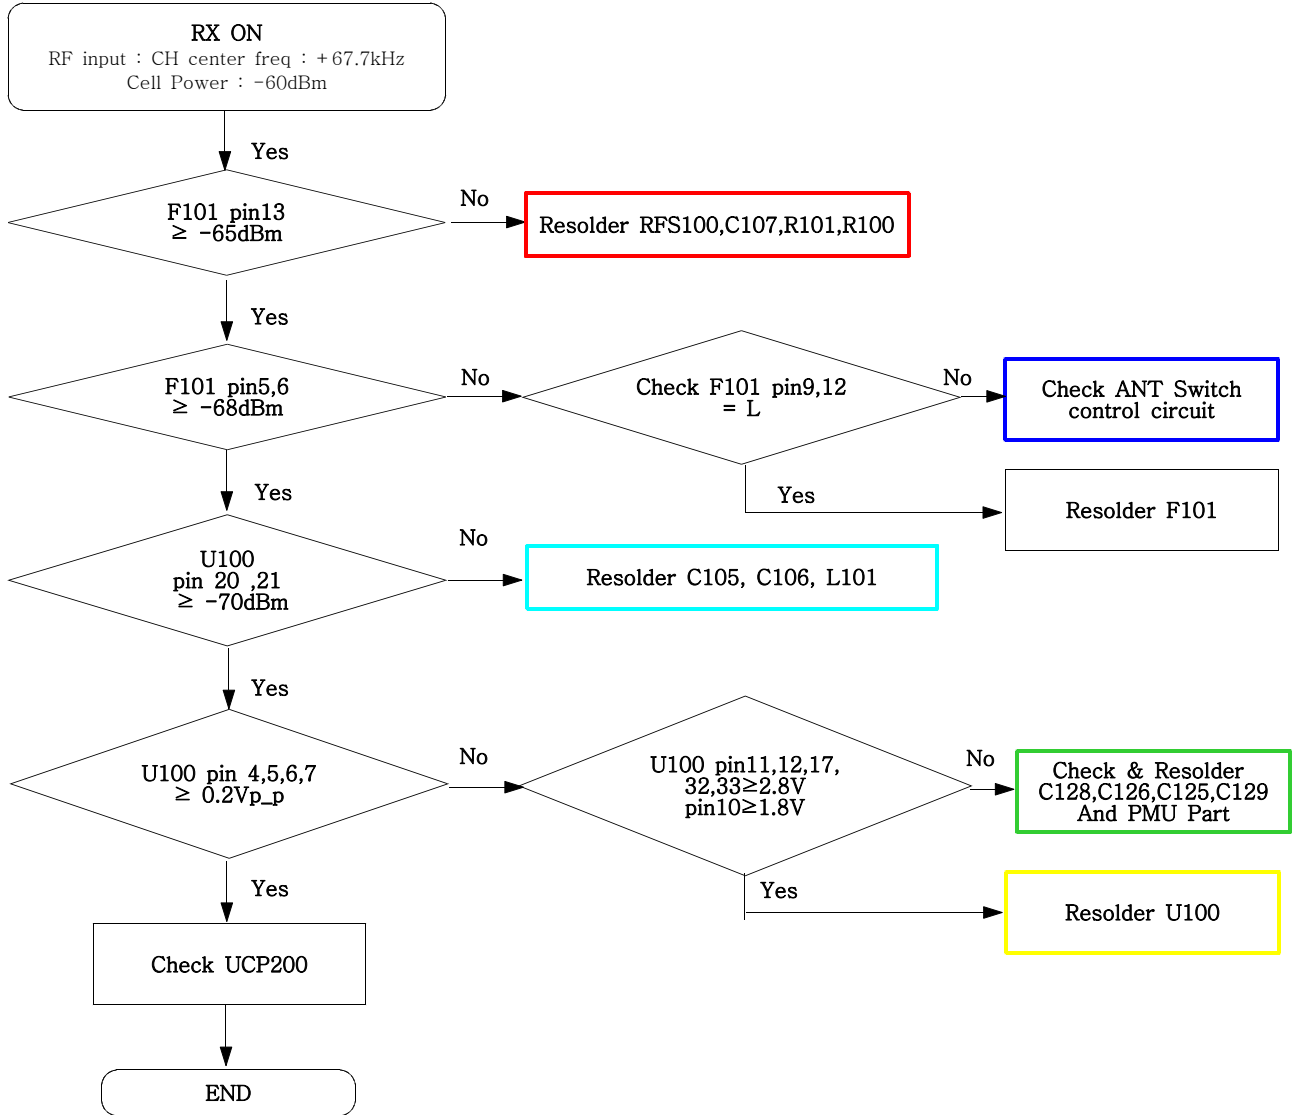

9. Flow Chart of Troubleshooting

9-1. Power On

9-2. Initial

9-3. Charging Part

9-4. Sim Part

1)Master

2)Slave

9-5. Microphone Part

2)Slave

9-13. GSM Transmitter

1)Master

2)Slave

9-14. DCS Receiver

1) Master

2)Slave

9-15. DCS Transmitter

1) Master

2)Slave

9-16. PCS Receiver
- Master only

9-17. PCS Transmitter
- Master only

[Master] Rx, Tx

[Slave] Rx, Tx

9-18. Bluetooth part

9-19. FM Radio part