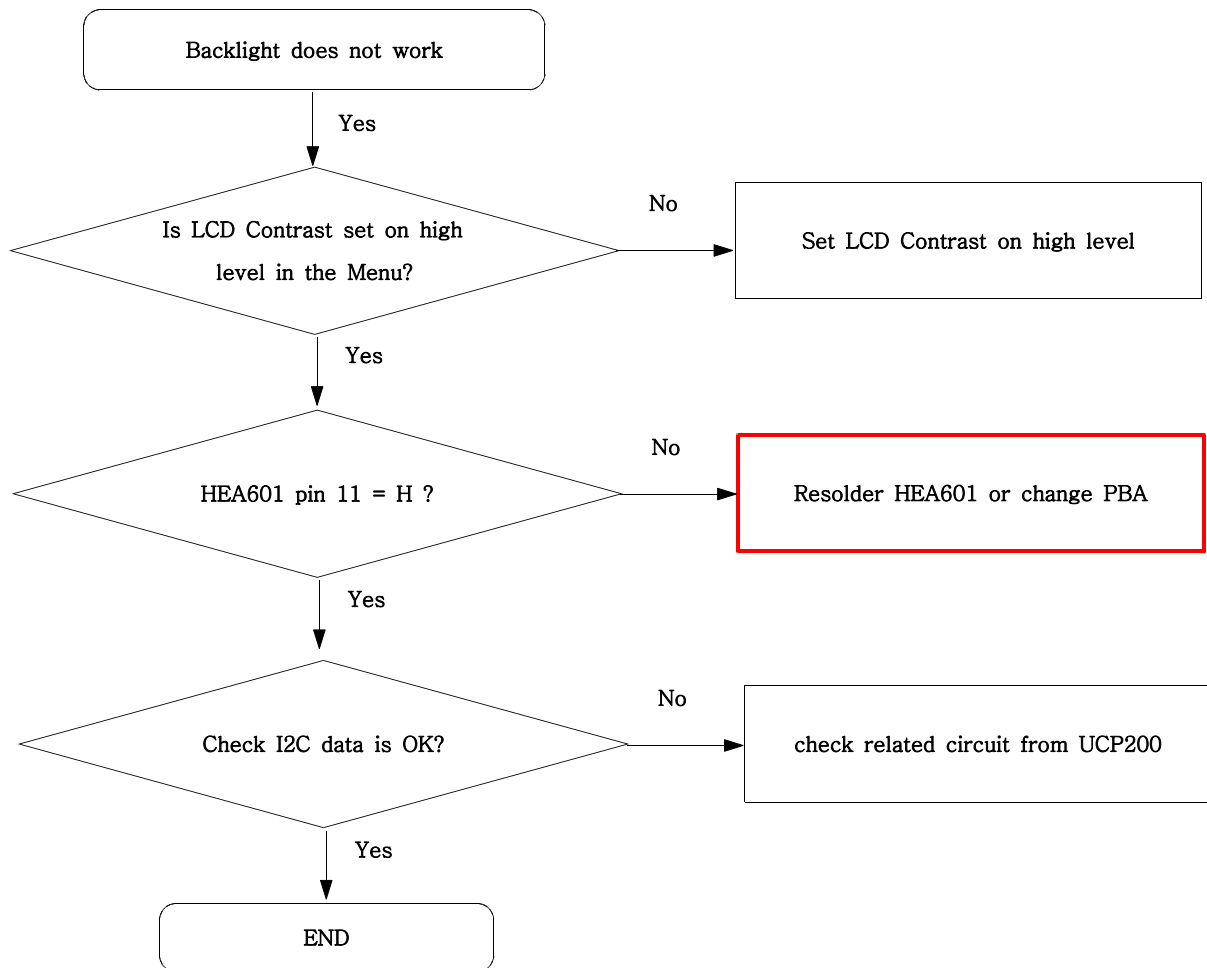

9-6. Speaker Part(Melody)

9-7. Key Data Input

9-8. Receiver Part

9-9. Back Light (for Color Main LCD)

9-10. Key Back Light

9-11. Camera part

9-12. GSM Receiver

1) Master