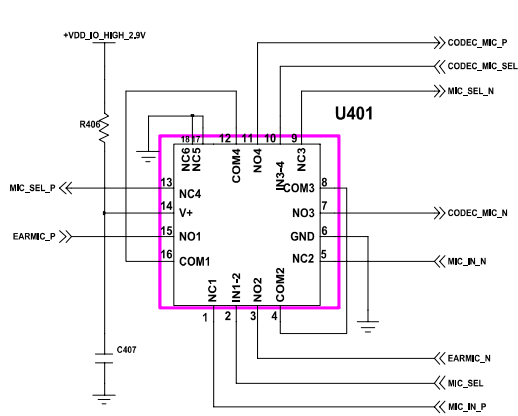

9. Flow Chart of Troubleshooting

9-1. Power On

9-2. Initial

9-3. Charging Part

9-4. Sim Part

1)Master

2)Slave

9-5. Microphone Part

9-6. Speaker Part(Melody)

9-7. Key Data Input

9-8. Receiver Part

9-9. Back Light (for Color Main LCD)

9-10. Key Back Light

9-11. Camera part

9-12. GSM Receiver

1) Master

1) Master

2)Slave

9-16. PCS Receiver
- Master only

9-17. PCS Transmitter
- Master only

[Master] Rx, Tx

[Slave] Rx, Tx

9-18. Bluetooth part

9-19. FM Radio part