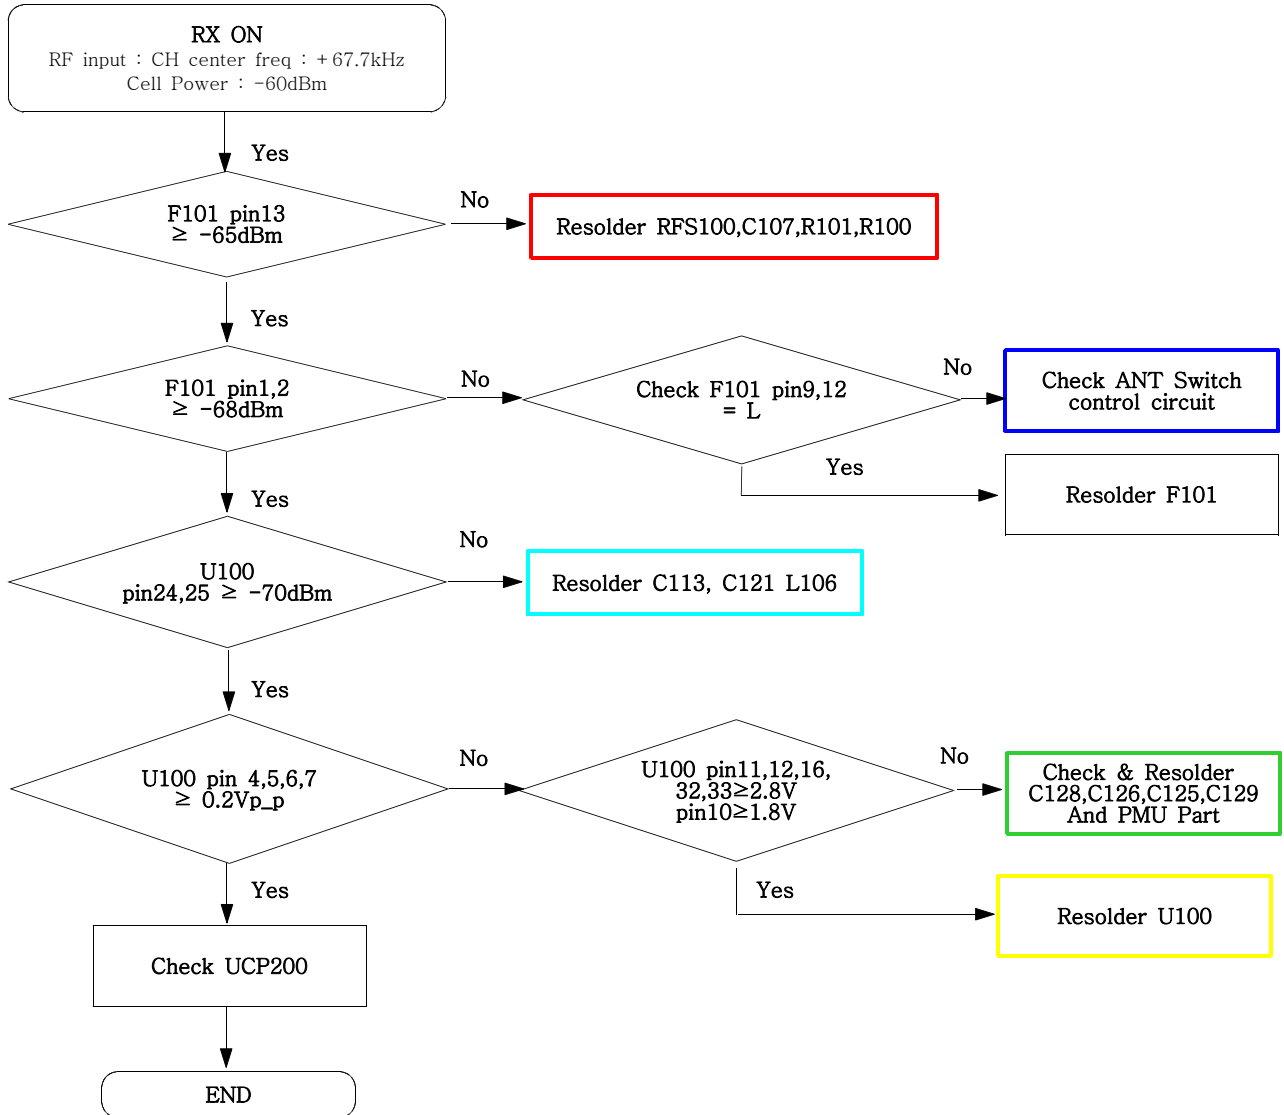

9. Flow Chart of Troubleshooting

9-1. Power On

9-2. Initial

9-3. Charging Part

9-4. Sim Part

1)Master

2)Slave

9-5. Microphone Part

9-6. Speaker Part(Melody)

9-7. Key Data Input

9-8. Receiver Part

9-9. Back Light (for Color Main LCD)

9-10. Key Back Light

9-11. Camera part

9-12. GSM Receiver

1) Master

2)Slave

9-13. GSM Transmitter

1)Master

2)Slave

9-14. DCS Receiver

1) Master

2)Slave

9-15. DCS Transmitter

1) Master

2)Slave

9-16. PCS Receiver
- Master only

9-17. PCS Transmitter
- Master only

[Master] Rx, Tx

[Slave] Rx, Tx

9-18. Bluetooth part

9-19. FM Radio part