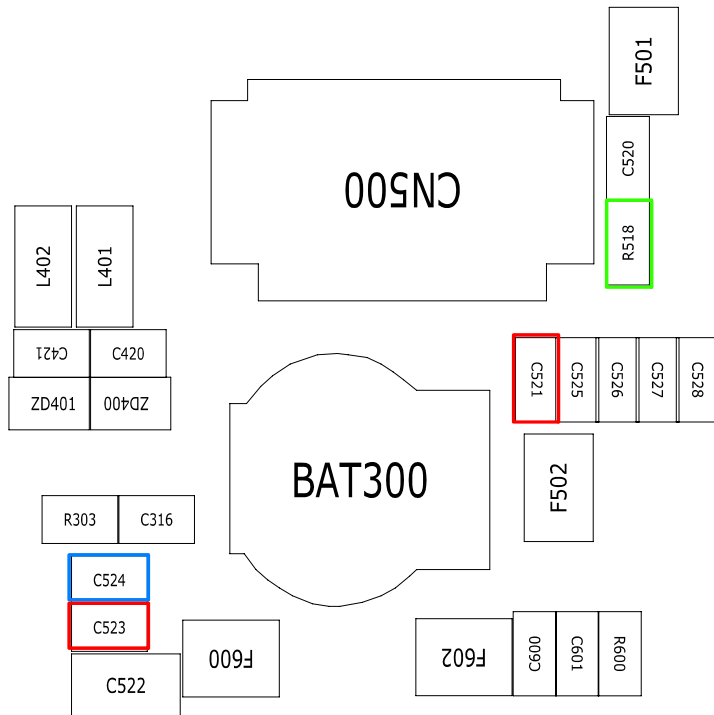

9. Flow Chart of Troubleshooting

9-1. Power On

9-2. Initial

9-3. Charging Part

9-4. Sim Part

1)Master

2)Slave

9-5. Microphone Part

9-6. Speaker Part(Melody)

9-7. Key Data Input

9-8. Receiver Part

9-9. Back Light (for Color Main LCD)

9-10. Key Back Light

9-11. Camera part

9-12. GSM Receiver

1) Master

2)Slave

9-13. GSM Transmitter

1)Master

2)Slave

9-14. DCS Receiver

1) Master

2)Slave

9-15. DCS Transmitter

1) Master

2)Slave

9-16. PCS Receiver
- Master only

9-17. PCS Transmitter
- Master only

[Master] Rx, Tx

[Slave] Rx, Tx

9-18. Bluetooth part

9-19. FM Radio part