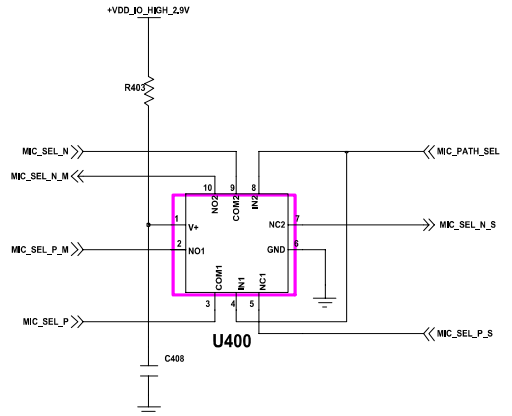

9. Flow Chart of Troubleshooting

9-1. Power On

9-2. Initial

9-3. Charging Part

9-4. Sim Part

1)Master

2)Slave

9-5. Microphone Part

9-6. Speaker Part(Melody)

9-7. Key Data Input

9-8. Receiver Part

9-9. Back Light (for Color Main LCD)

9-10. Key Back Light

9-11. Camera part

9-12. GSM Receiver

1) Master