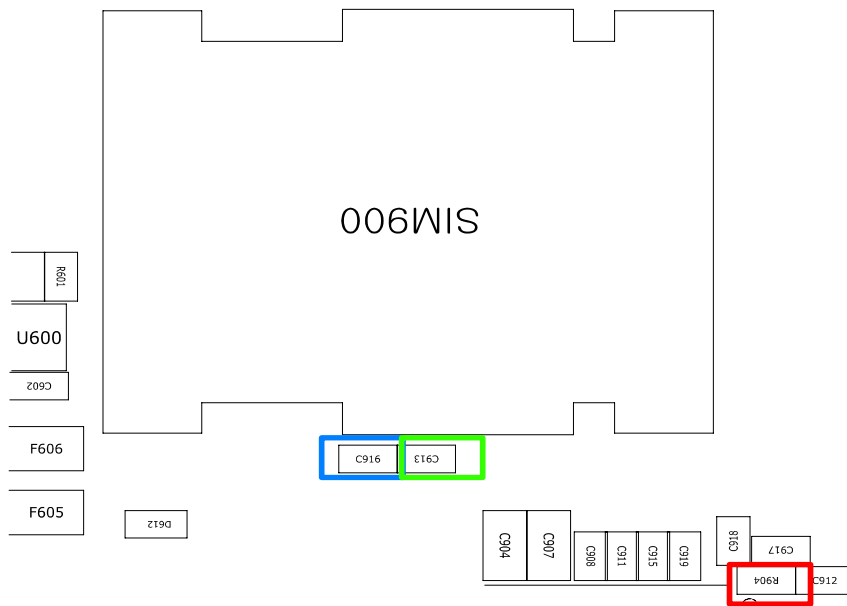

9. Flow Chart of Troubleshooting

9-1. Power On

9-2. Initial

9-3. Charging Part

9-4. Sim Part

1)Master

2)Slave

9-5. Microphone Part

9-6. Speaker Part(Melody)

9-7. Key Data Input

9-8. Receiver Part

9-9. Back Light (for Color Main LCD)

9-10. Key Back Light

9-11. Camera part

9-12. GSM Receiver

1) Master