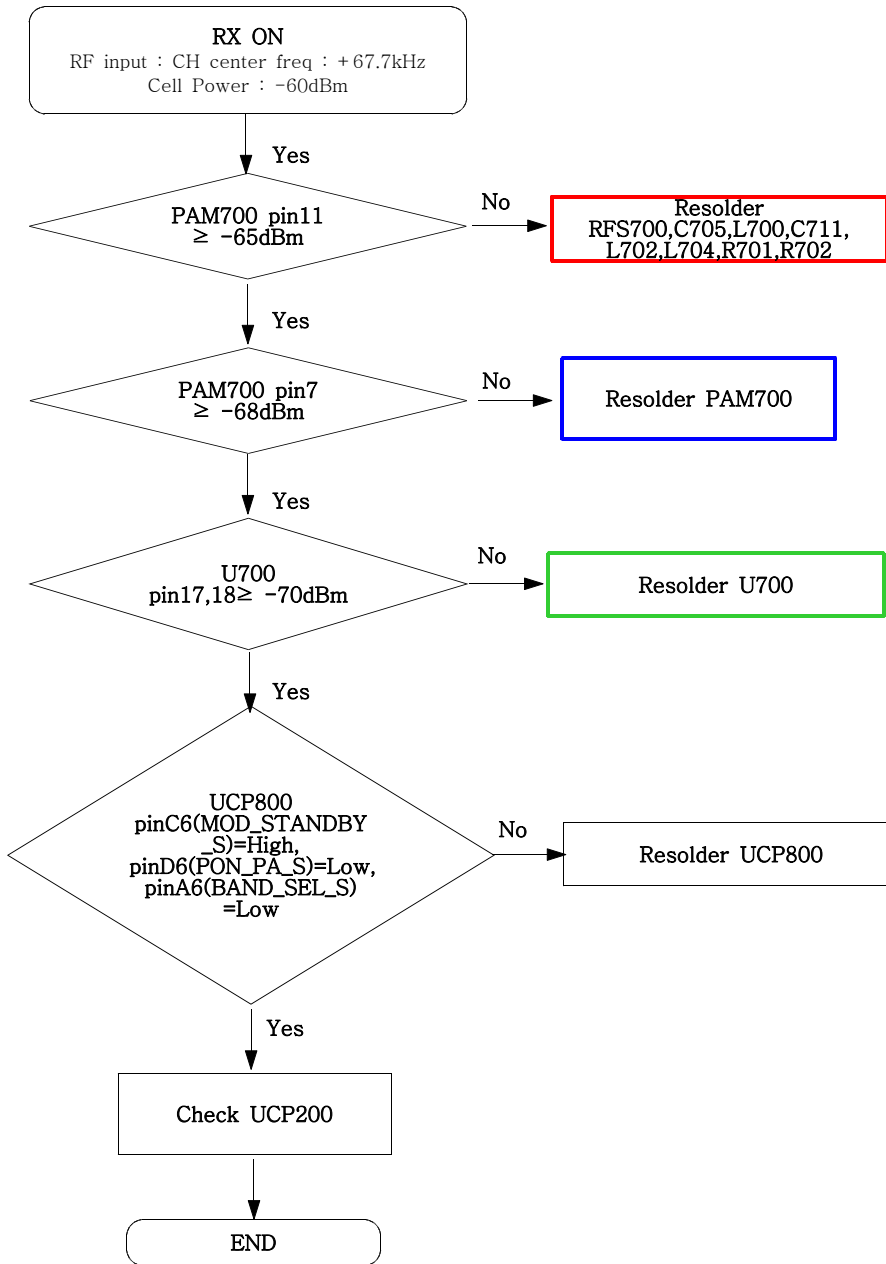

9. Flow Chart of Troubleshooting

9-1. Power On

9-2. Initial

9-3. Charging Part

9-4. Sim Part

1)Master

2)Slave

9-5. Microphone Part

9-6. Speaker Part(Melody)

9-7. Key Data Input

9-8. Receiver Part

9-9. Back Light (for Color Main LCD)

9-10. Key Back Light

9-11. Camera part

9-12. GSM Receiver

1) Master

2)Slave

9-13. GSM Transmitter

1)Master

2)Slave

9-14. DCS Receiver

1) Master

2)Slave

9-15. DCS Transmitter

1) Master

2)Slave

9-16. PCS Receiver
- Master only

9-17. PCS Transmitter
- Master only

[Master] Rx, Tx

[Slave] Rx, Tx

9-18. Bluetooth part

9-19. FM Radio part