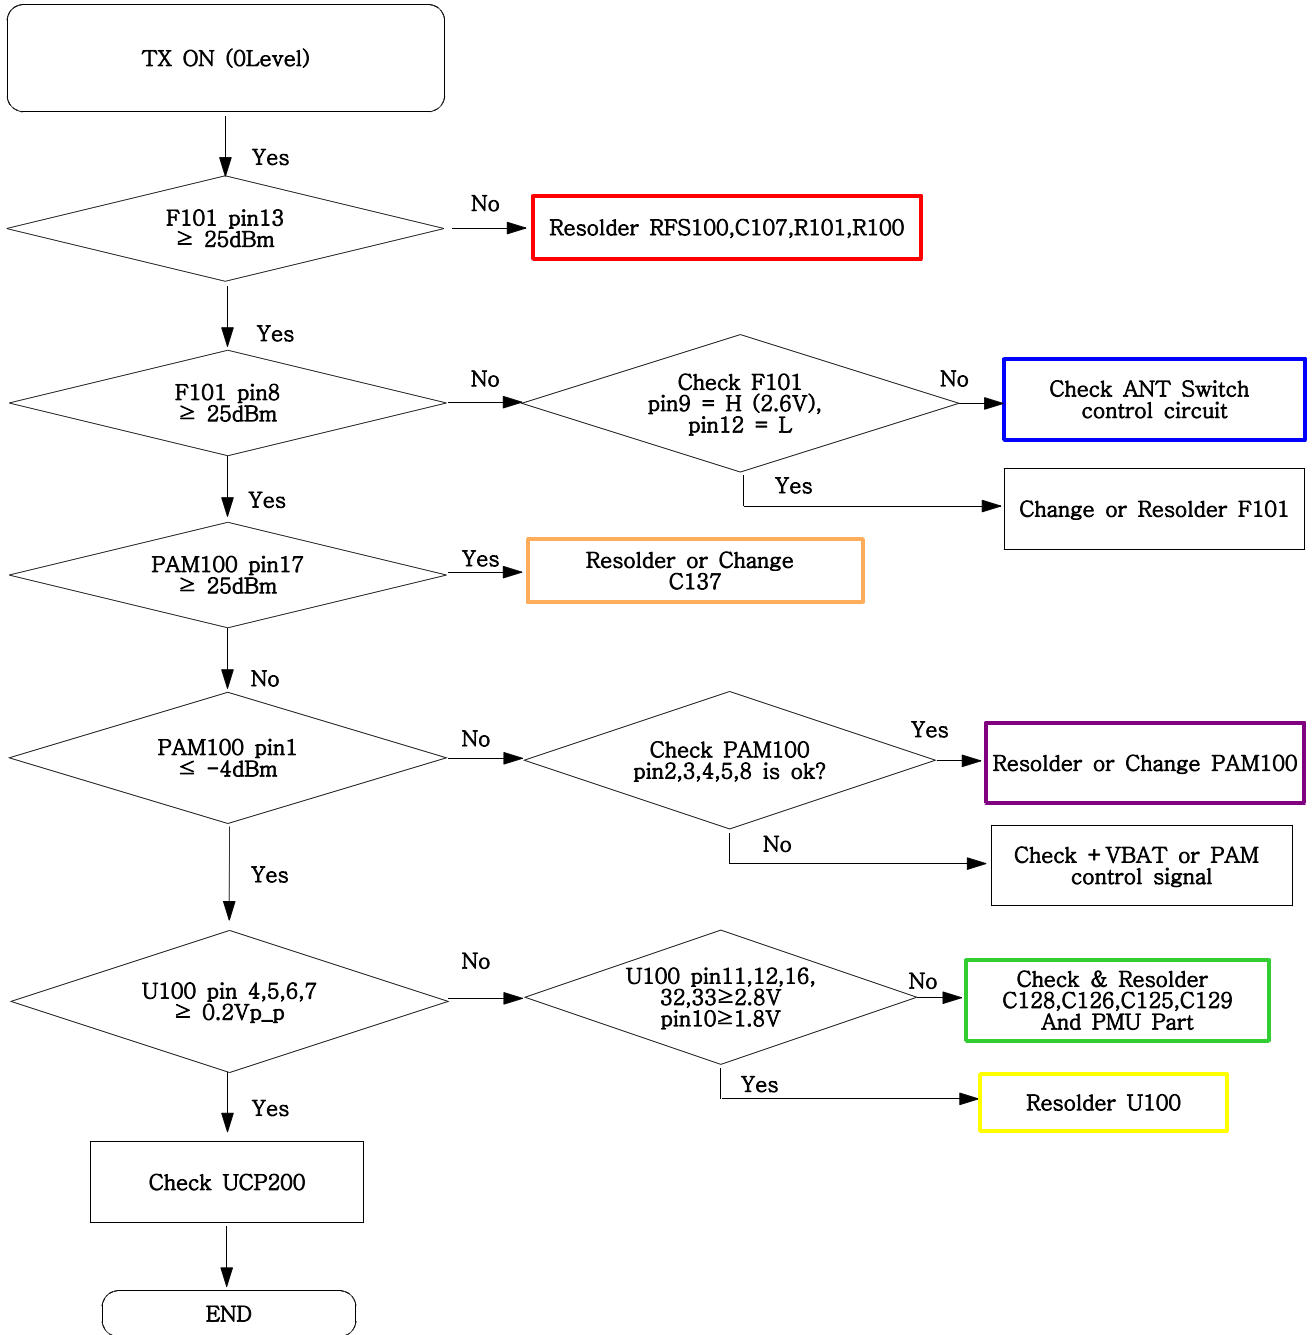

9. Flow Chart of Troubleshooting

9-1. Power On

9-2. Initial

9-3. Charging Part

9-4. Sim Part

1)Master

2)Slave

9-5. Microphone Part

2)Slave

9-13. GSM Transmitter

1)Master

2)Slave

9-14. DCS Receiver

1) Master

2)Slave

9-15. DCS Transmitter

1) Master

2)Slave

9-16. PCS Receiver
- Master only

9-17. PCS Transmitter
- Master only

[Master] Rx, Tx

[Slave] Rx, Tx

9-18. Bluetooth part

9-19. FM Radio part