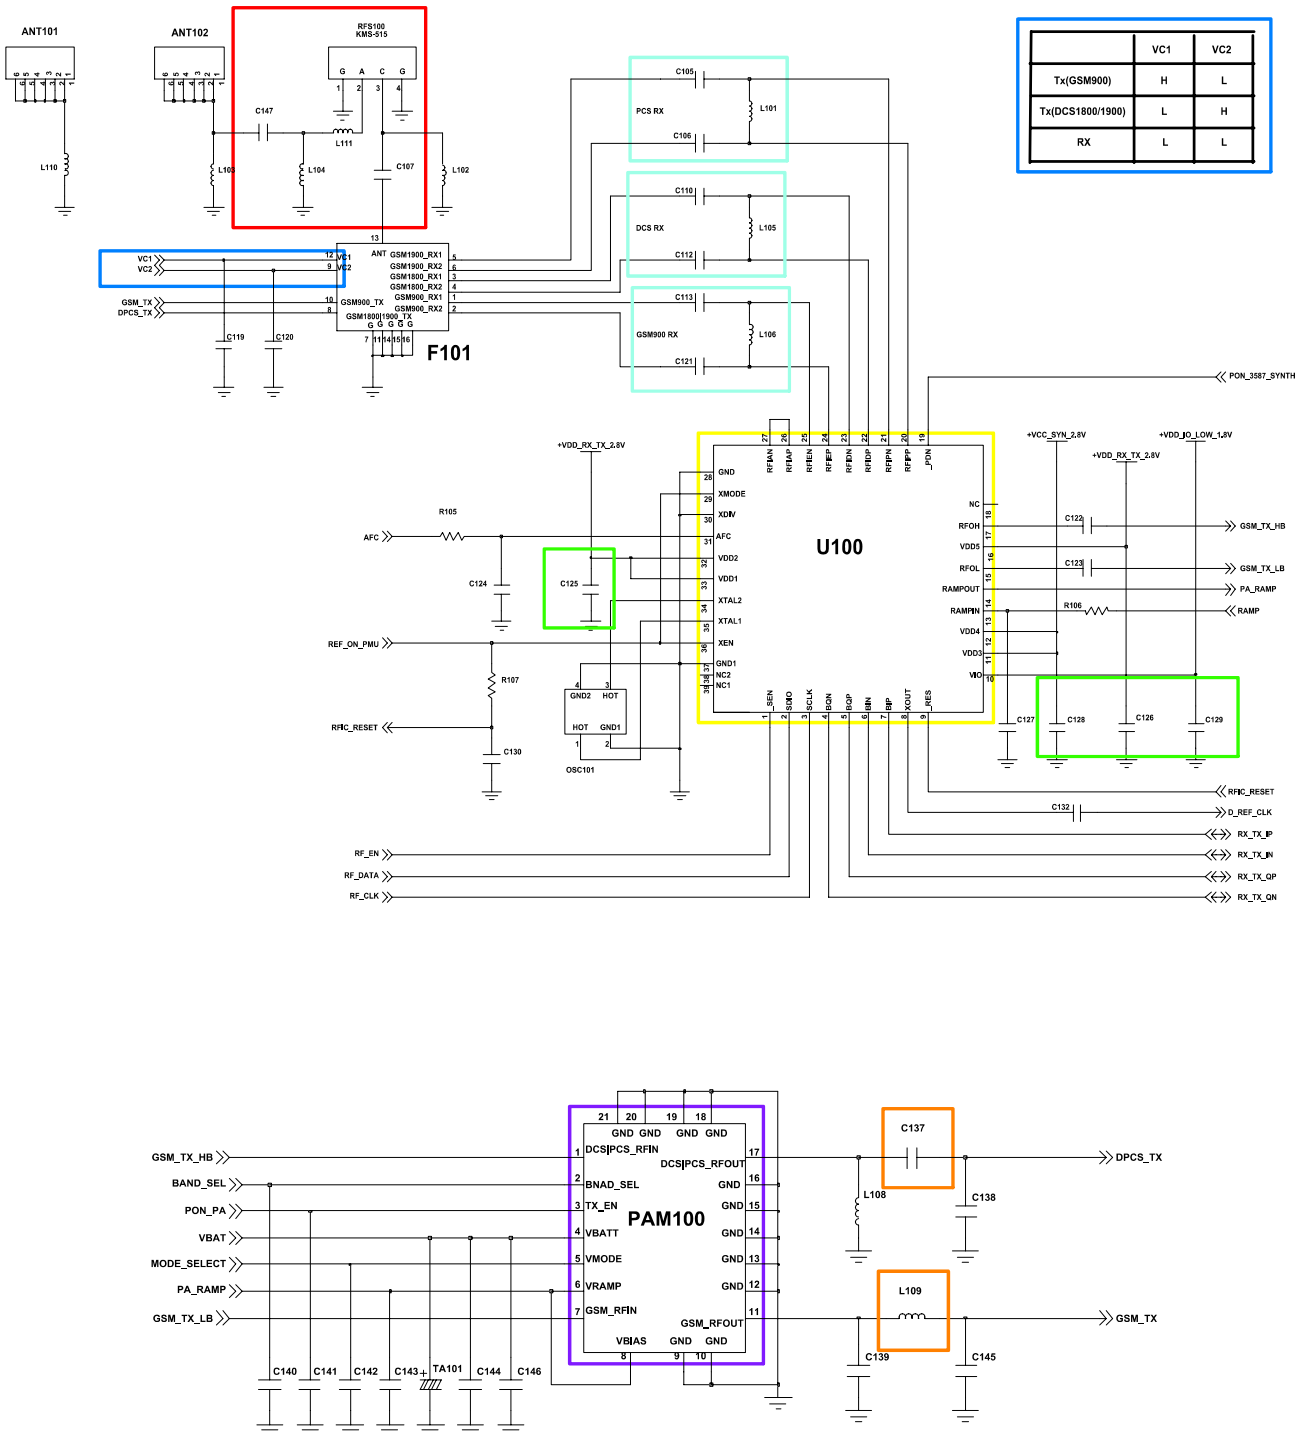

9. Flow Chart of Troubleshooting

9-1. Power On

9-2. Initial

9-3. Charging Part

9-4. Sim Part

1)Master

2)Slave

9-5. Microphone Part

2)Slave

9-13. GSM Transmitter

1)Master

2)Slave

9-14. DCS Receiver

1) Master

2)Slave

9-15. DCS Transmitter

1) Master

2)Slave

9-16. PCS Receiver
- Master only

9-17. PCS Transmitter
- Master only

[Master] Rx, Tx

[Slave] Rx, Tx

9-18. Bluetooth part

9-19. FM Radio part