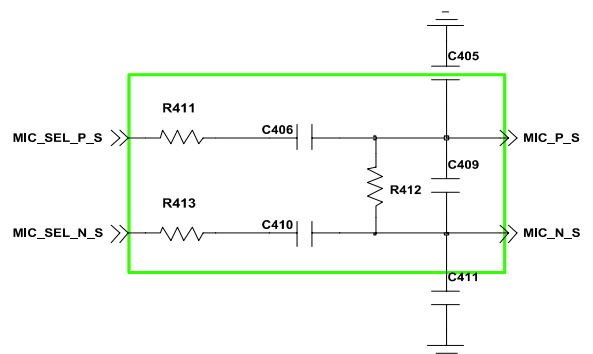

9. Flow Chart of Troubleshooting

9-1. Power On

9-2. Initial

9-3. Charging Part

9-4. Sim Part

1)Master

2)Slave

9-5. Microphone Part

9-6. Speaker Part(Melody)

9-7. Key Data Input

9-8. Receiver Part

9-9. Back Light (for Color Main LCD)

9-10. Key Back Light

9-11. Camera part

9-12. GSM Receiver

1) Master

1) Master

2)Slave

9-16. PCS Receiver
- Master only

9-17. PCS Transmitter
- Master only

[Master] Rx, Tx

[Slave] Rx, Tx

9-18. Bluetooth part

9-19. FM Radio part