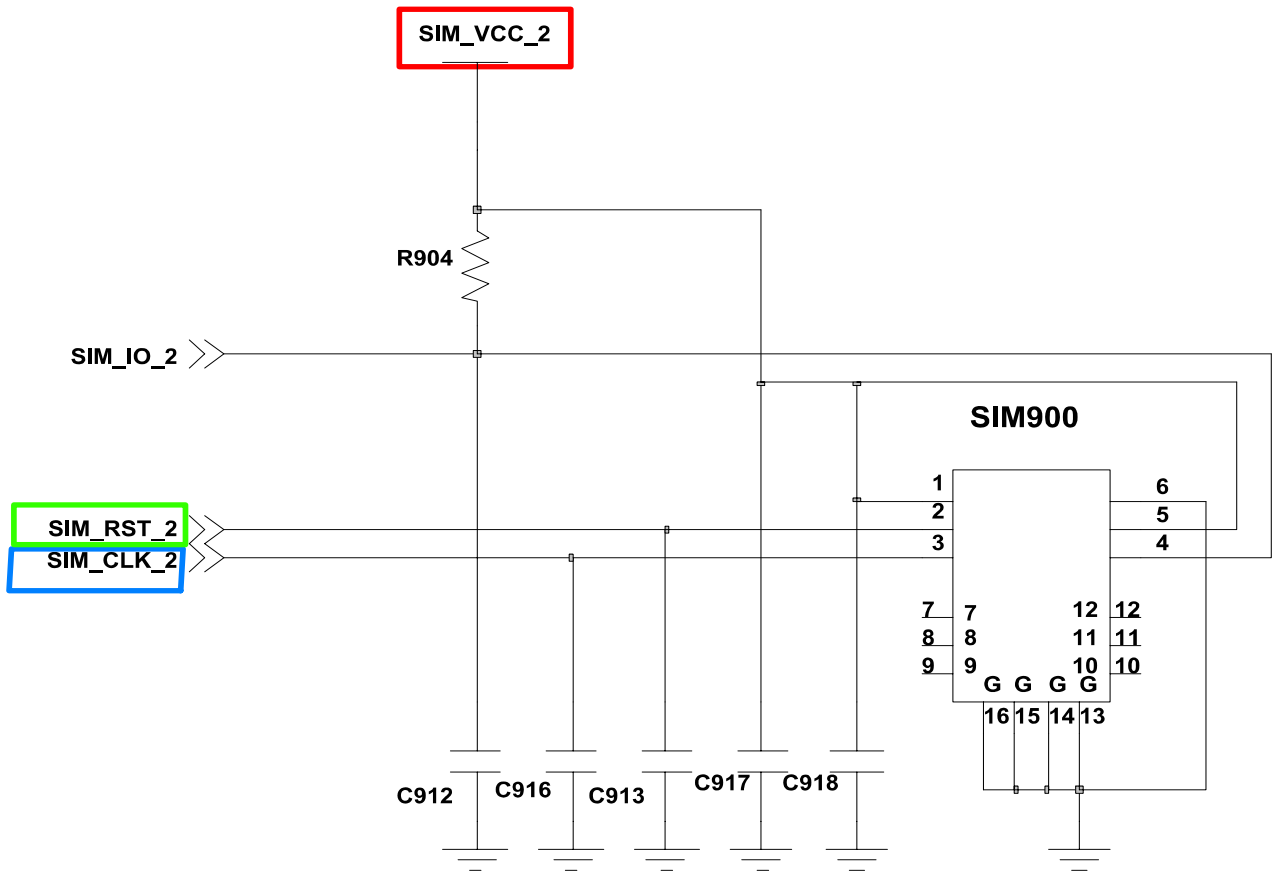

9. Flow Chart of Troubleshooting

9-1. Power On

9-2. Initial

9-3. Charging Part

9-4. Sim Part

1)Master

2)Slave

9-5. Microphone Part

9-6. Speaker Part(Melody)

9-7. Key Data Input

9-8. Receiver Part

9-9. Back Light (for Color Main LCD)

9-10. Key Back Light

9-11. Camera part

9-12. GSM Receiver

1) Master

1) Master

2)Slave

9-16. PCS Receiver
- Master only

9-17. PCS Transmitter
- Master only

[Master] Rx, Tx

[Slave] Rx, Tx

9-18. Bluetooth part

9-19. FM Radio part