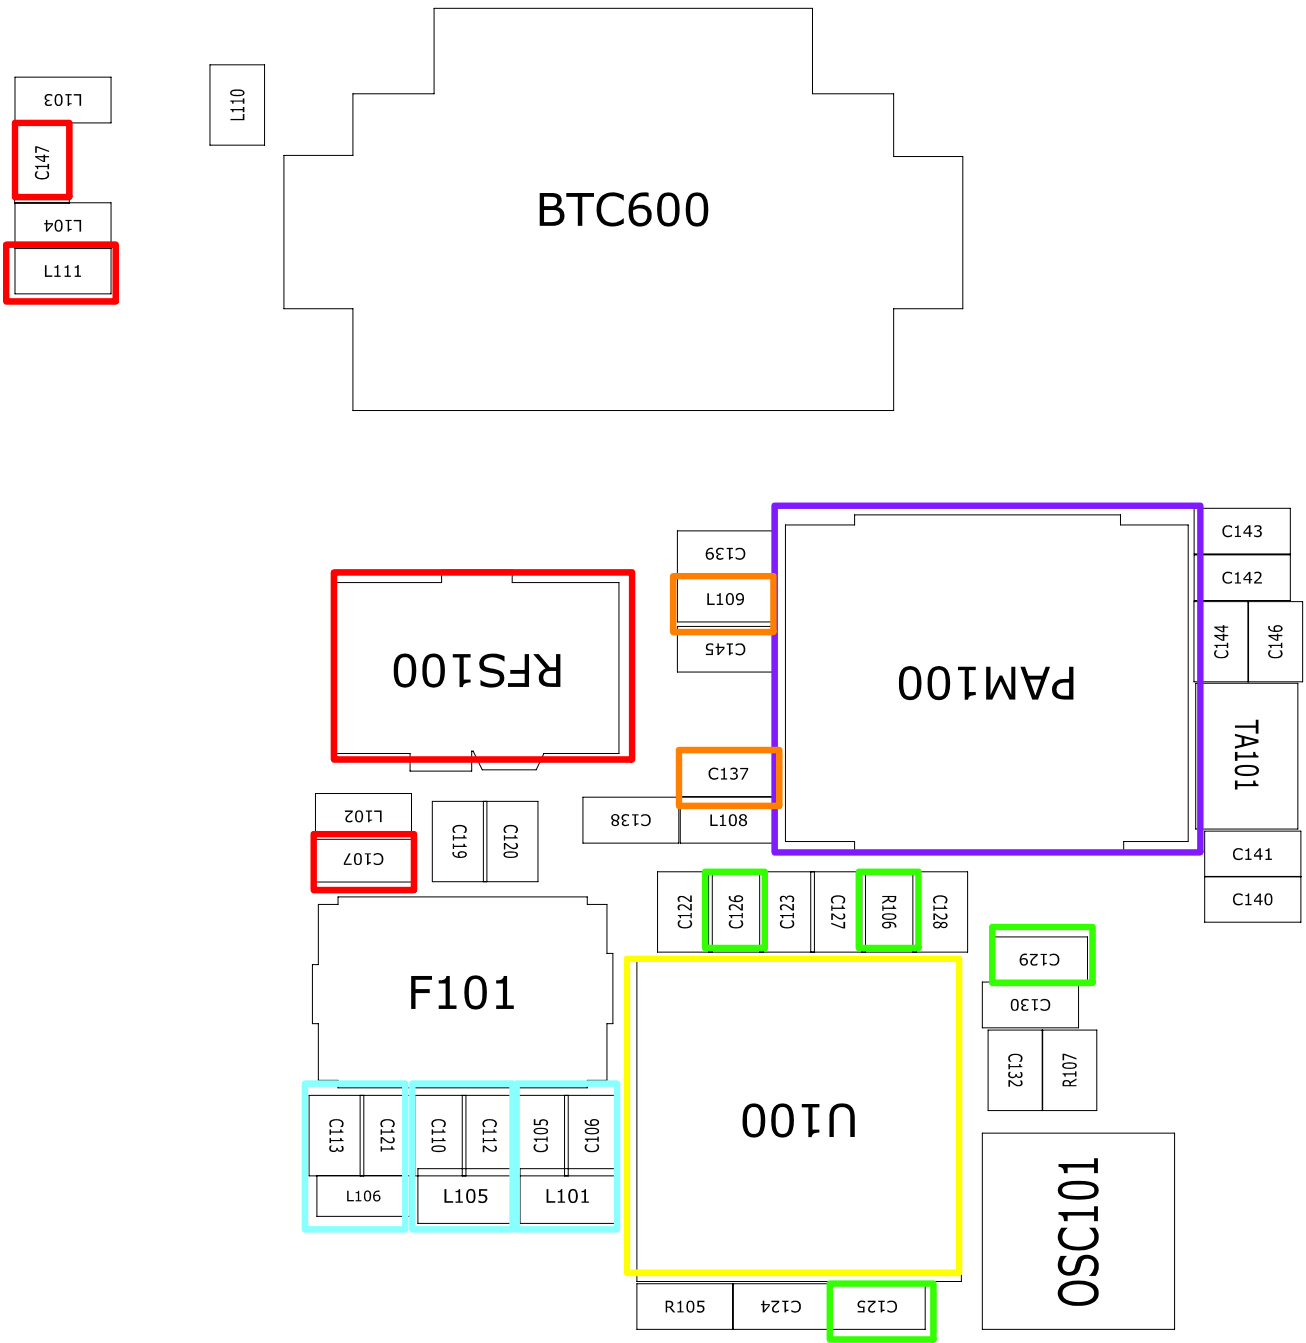

9. Flow Chart of Troubleshooting

9-1. Power On

9-2. Initial

9-3. Charging Part

9-4. Sim Part

1)Master

2)Slave

9-5. Microphone Part

2)Slave

9-13. GSM Transmitter

1)Master

2)Slave

9-14. DCS Receiver

1) Master

2)Slave

9-15. DCS Transmitter

1) Master

2)Slave

9-16. PCS Receiver
- Master only

9-17. PCS Transmitter
- Master only

[Master] Rx, Tx

[Slave] Rx, Tx

9-18. Bluetooth part

9-19. FM Radio part