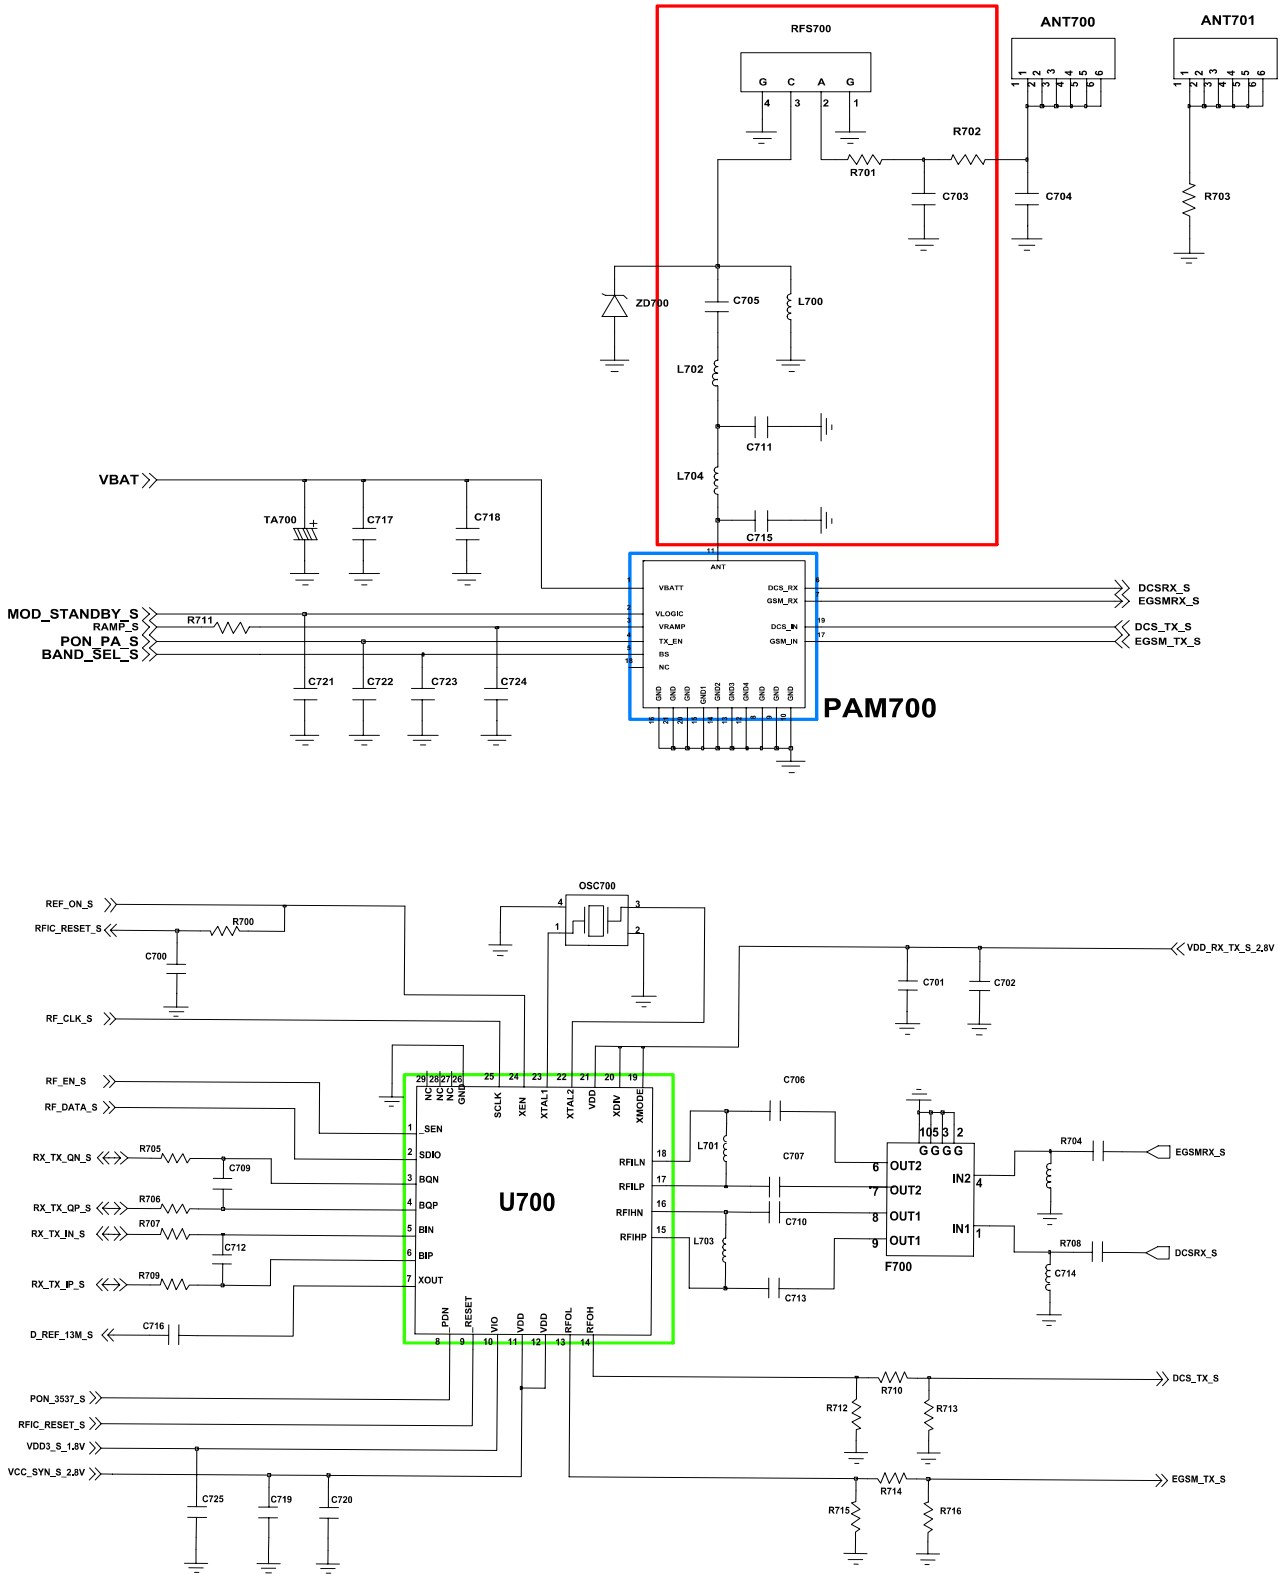

9. Flow Chart of Troubleshooting

9-1. Power On

9-2. Initial

9-3. Charging Part

9-4. Sim Part

1)Master

2)Slave

9-5. Microphone Part

2)Slave

9-13. GSM Transmitter

1)Master

2)Slave

9-14. DCS Receiver

1) Master

2)Slave

9-15. DCS Transmitter

1) Master

2)Slave

9-16. PCS Receiver
- Master only

9-17. PCS Transmitter
- Master only

[Master] Rx, Tx

[Slave] Rx, Tx

9-18. Bluetooth part

9-19. FM Radio part