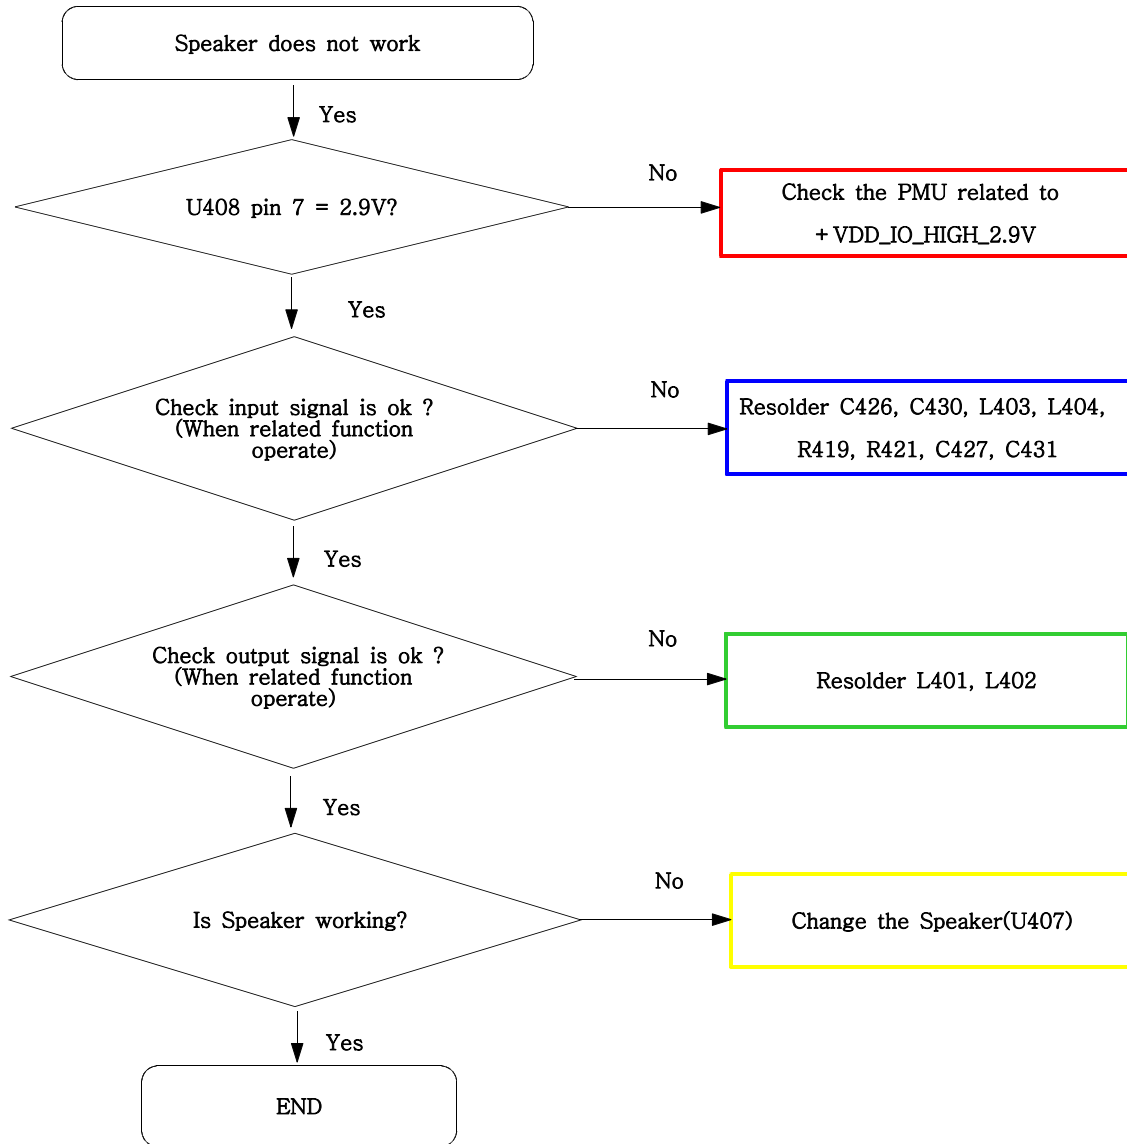

9. Flow Chart of Troubleshooting

9-1. Power On

9-2. Initial

9-3. Charging Part

9-4. Sim Part

1)Master

2)Slave

9-5. Microphone Part

9-6. Speaker Part(Melody)

9-7. Key Data Input

9-8. Receiver Part

9-9. Back Light (for Color Main LCD)

9-10. Key Back Light

9-11. Camera part

9-12. GSM Receiver

1) Master

1) Master

2)Slave

9-16. PCS Receiver
- Master only

9-17. PCS Transmitter
- Master only

[Master] Rx, Tx

[Slave] Rx, Tx

9-18. Bluetooth part

9-19. FM Radio part