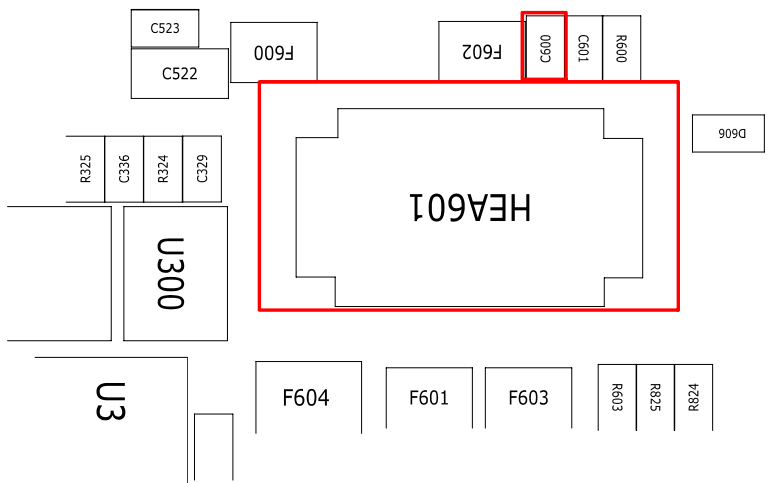

9. Flow Chart of Troubleshooting

9-1. Power On

9-2. Initial

9-3. Charging Part

9-4. Sim Part

1)Master

2)Slave

9-5. Microphone Part

9-6. Speaker Part(Melody)

9-7. Key Data Input

9-8. Receiver Part

9-9. Back Light (for Color Main LCD)

9-10. Key Back Light

9-11. Camera part

9-12. GSM Receiver

1) Master