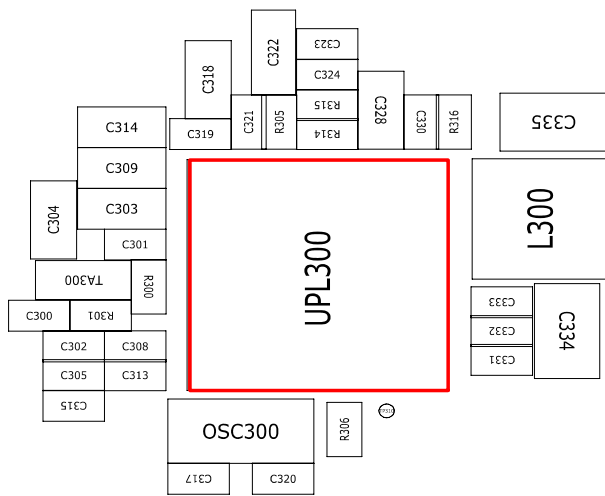

9. Flow Chart of Troubleshooting

9-1. Power On

9-2. Initial

9-3. Charging Part

9-4. Sim Part

1)Master

2)Slave

9-5. Microphone Part

9-6. Speaker Part(Melody)

9-7. Key Data Input

9-8. Receiver Part

9-9. Back Light (for Color Main LCD)

9-10. Key Back Light

9-11. Camera part

9-12. GSM Receiver

1) Master