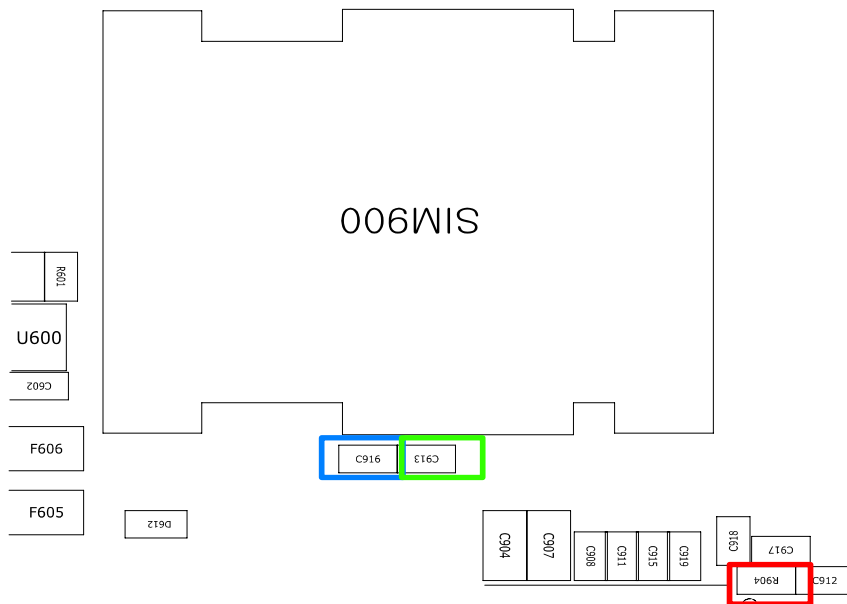

9. Flow Chart of Troubleshooting

9-1. Power On

9-2. Initial

9-3. Charging Part

9-4. Sim Part

1)Master

2)Slave

9-5. Microphone Part

9-6. Speaker Part(Melody)

9-7. Key Data Input

9-8. Receiver Part

9-9. Back Light (for Color Main LCD)

9-10. Key Back Light

9-11. Camera part

9-12. GSM Receiver

1) Master