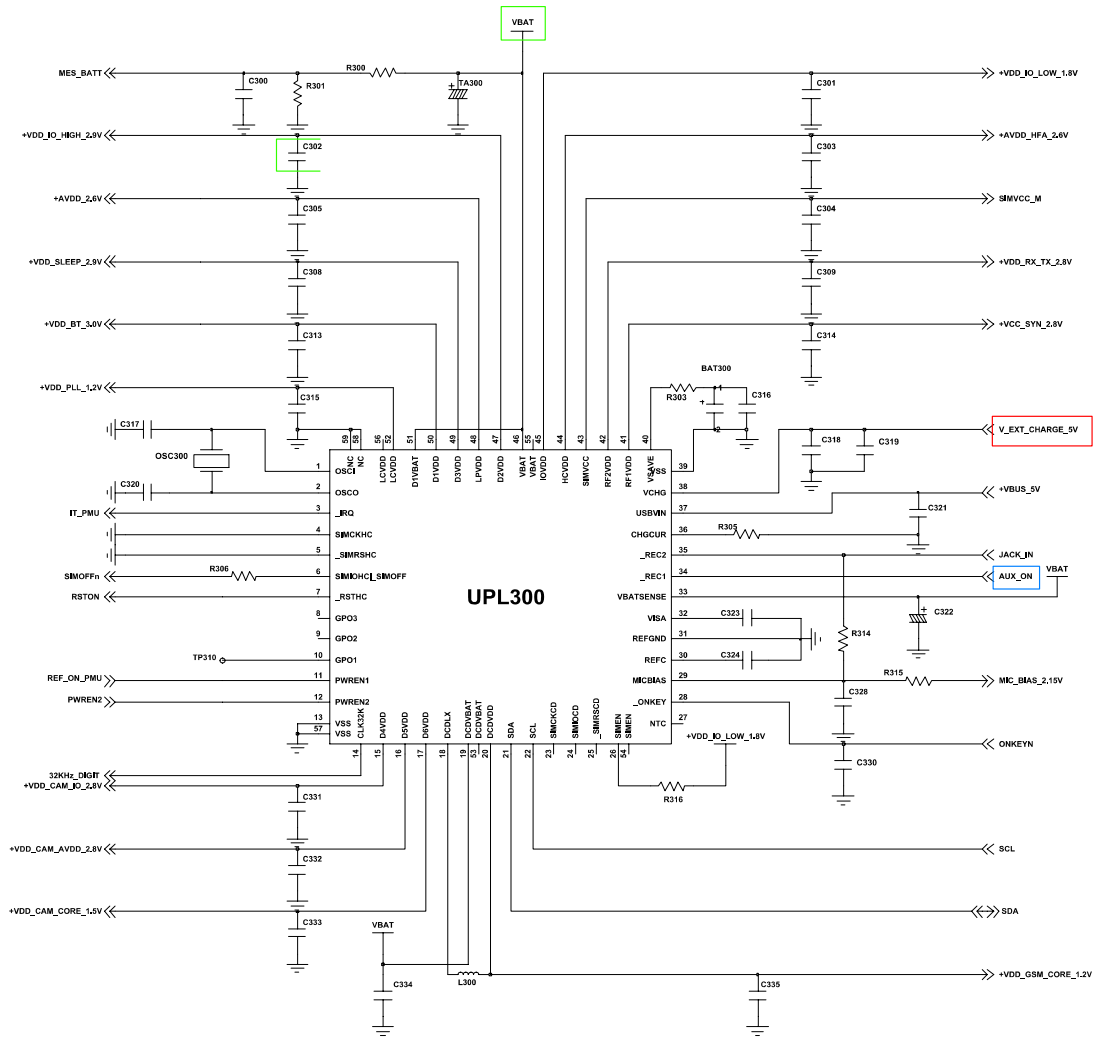

9. Flow Chart of Troubleshooting

9-1. Power On

9-2. Initial

9-3. Charging Part

9-4. Sim Part

1)Master

2)Slave

9-5. Microphone Part

9-6. Speaker Part(Melody)

9-7. Key Data Input

9-8. Receiver Part

9-9. Back Light (for Color Main LCD)

9-10. Key Back Light

9-11. Camera part

9-12. GSM Receiver

1) Master

2)Slave

9-13. GSM Transmitter

1)Master

2)Slave

9-14. DCS Receiver

1) Master

2)Slave

9-15. DCS Transmitter

1) Master

2)Slave

9-16. PCS Receiver
- Master only

9-17. PCS Transmitter
- Master only

[Master] Rx, Tx

[Slave] Rx, Tx

9-18. Bluetooth part

9-19. FM Radio part