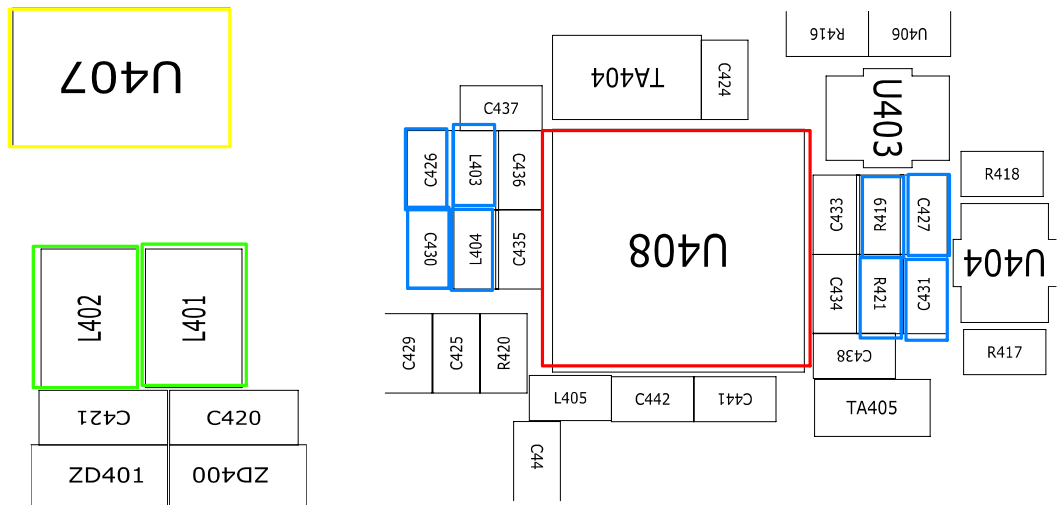

9. Flow Chart of Troubleshooting

9-1. Power On

9-2. Initial

9-3. Charging Part

9-4. Sim Part

1)Master

2)Slave

9-5. Microphone Part

9-6. Speaker Part(Melody)

9-7. Key Data Input

9-8. Receiver Part

9-9. Back Light (for Color Main LCD)

9-10. Key Back Light

9-11. Camera part

9-12. GSM Receiver

1) Master

1) Master

2)Slave

9-16. PCS Receiver
- Master only

9-17. PCS Transmitter
- Master only

[Master] Rx, Tx

[Slave] Rx, Tx

9-18. Bluetooth part

9-19. FM Radio part