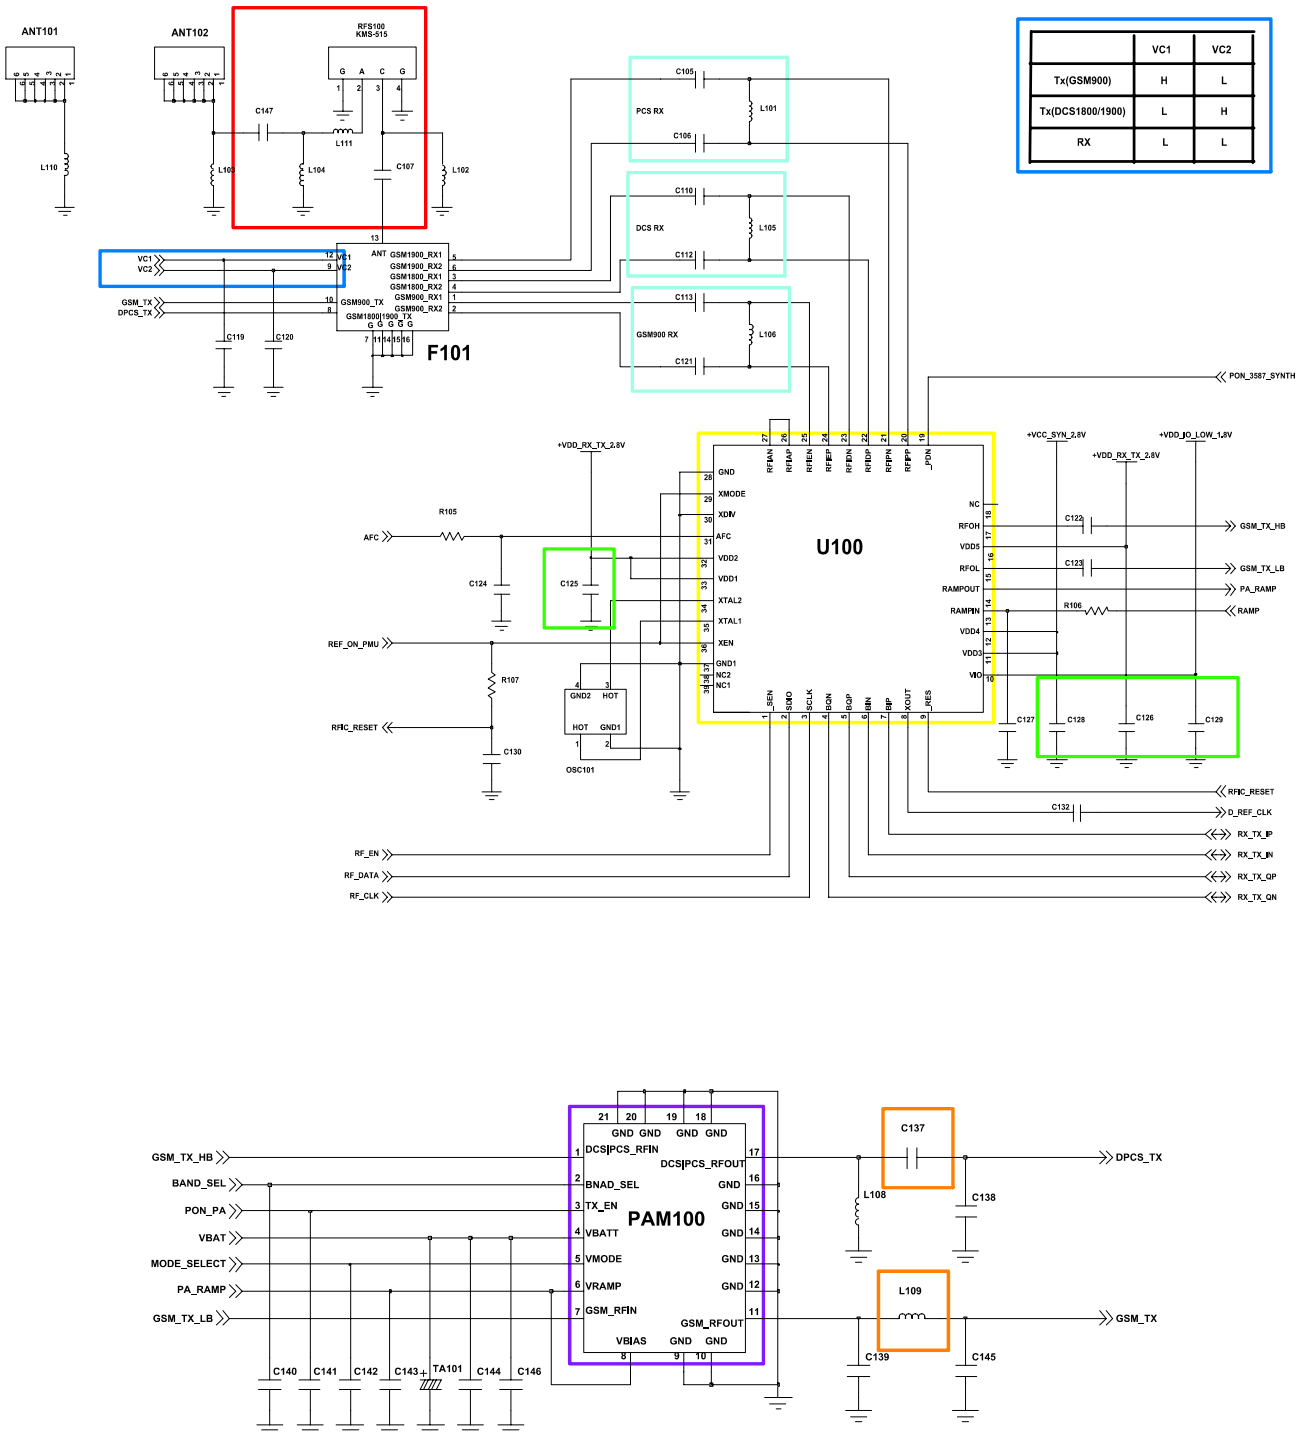

9. Flow Chart of Troubleshooting

9-1. Power On

9-2. Initial

9-3. Charging Part

9-4. Sim Part

1)Master

2)Slave

9-5. Microphone Part

2)Slave

9-13. GSM Transmitter

1)Master

2)Slave

9-14. DCS Receiver

1) Master

2)Slave

9-15. DCS Transmitter

1) Master

2)Slave

9-16. PCS Receiver
- Master only

9-17. PCS Transmitter
- Master only

[Master] Rx, Tx

[Slave] Rx, Tx

9-18. Bluetooth part

9-19. FM Radio part