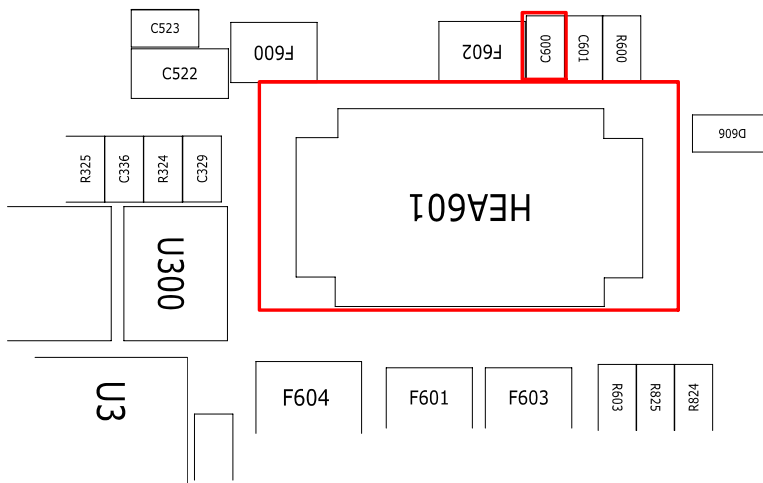

9. Flow Chart of Troubleshooting

9-1. Power On

9-2. Initial

9-3. Charging Part

9-4. Sim Part

1)Master

2)Slave

9-5. Microphone Part

9-6. Speaker Part(Melody)

9-7. Key Data Input

9-8. Receiver Part

9-9. Back Light (for Color Main LCD)

9-10. Key Back Light

9-11. Camera part

9-12. GSM Receiver

1) Master