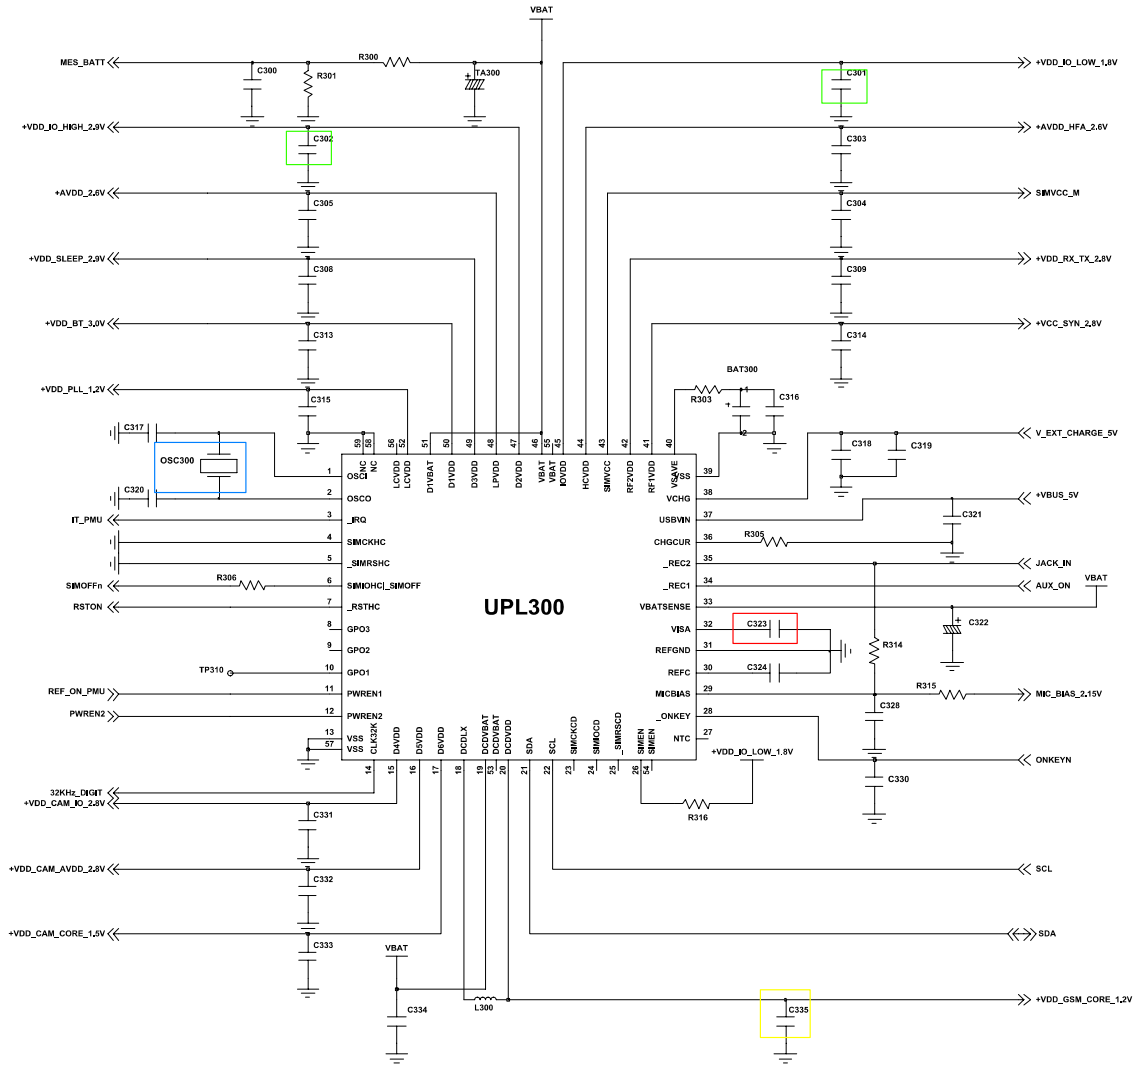

9. Flow Chart of Troubleshooting

9-1. Power On

9-2. Initial

9-3. Charging Part

9-4. Sim Part

1)Master

2)Slave

9-5. Microphone Part

9-6. Speaker Part(Melody)

9-7. Key Data Input

9-8. Receiver Part

9-9. Back Light (for Color Main LCD)

9-10. Key Back Light

9-11. Camera part

9-12. GSM Receiver

1) Master

2)Slave

9-13. GSM Transmitter

1)Master

2)Slave

9-14. DCS Receiver

1) Master

2)Slave

9-15. DCS Transmitter

1) Master

2)Slave

9-16. PCS Receiver
- Master only

9-17. PCS Transmitter
- Master only

[Master] Rx, Tx

[Slave] Rx, Tx

9-18. Bluetooth part

9-19. FM Radio part