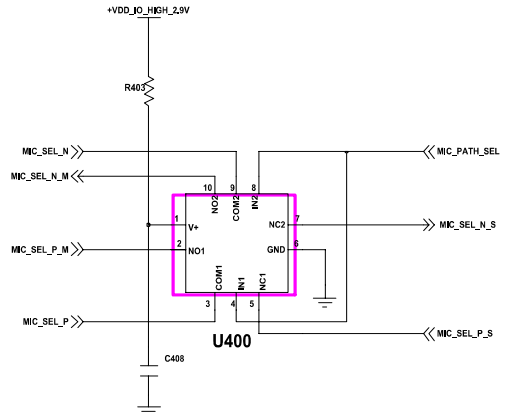

9. Flow Chart of Troubleshooting

9-1. Power On

9-2. Initial

9-3. Charging Part

9-4. Sim Part

1)Master

2)Slave

9-5. Microphone Part

9-6. Speaker Part(Melody)

9-7. Key Data Input

9-8. Receiver Part

9-9. Back Light (for Color Main LCD)

9-10. Key Back Light

9-11. Camera part

9-12. GSM Receiver

1) Master

1) Master

2)Slave

9-16. PCS Receiver
- Master only

9-17. PCS Transmitter
- Master only

[Master] Rx, Tx

[Slave] Rx, Tx

9-18. Bluetooth part

9-19. FM Radio part