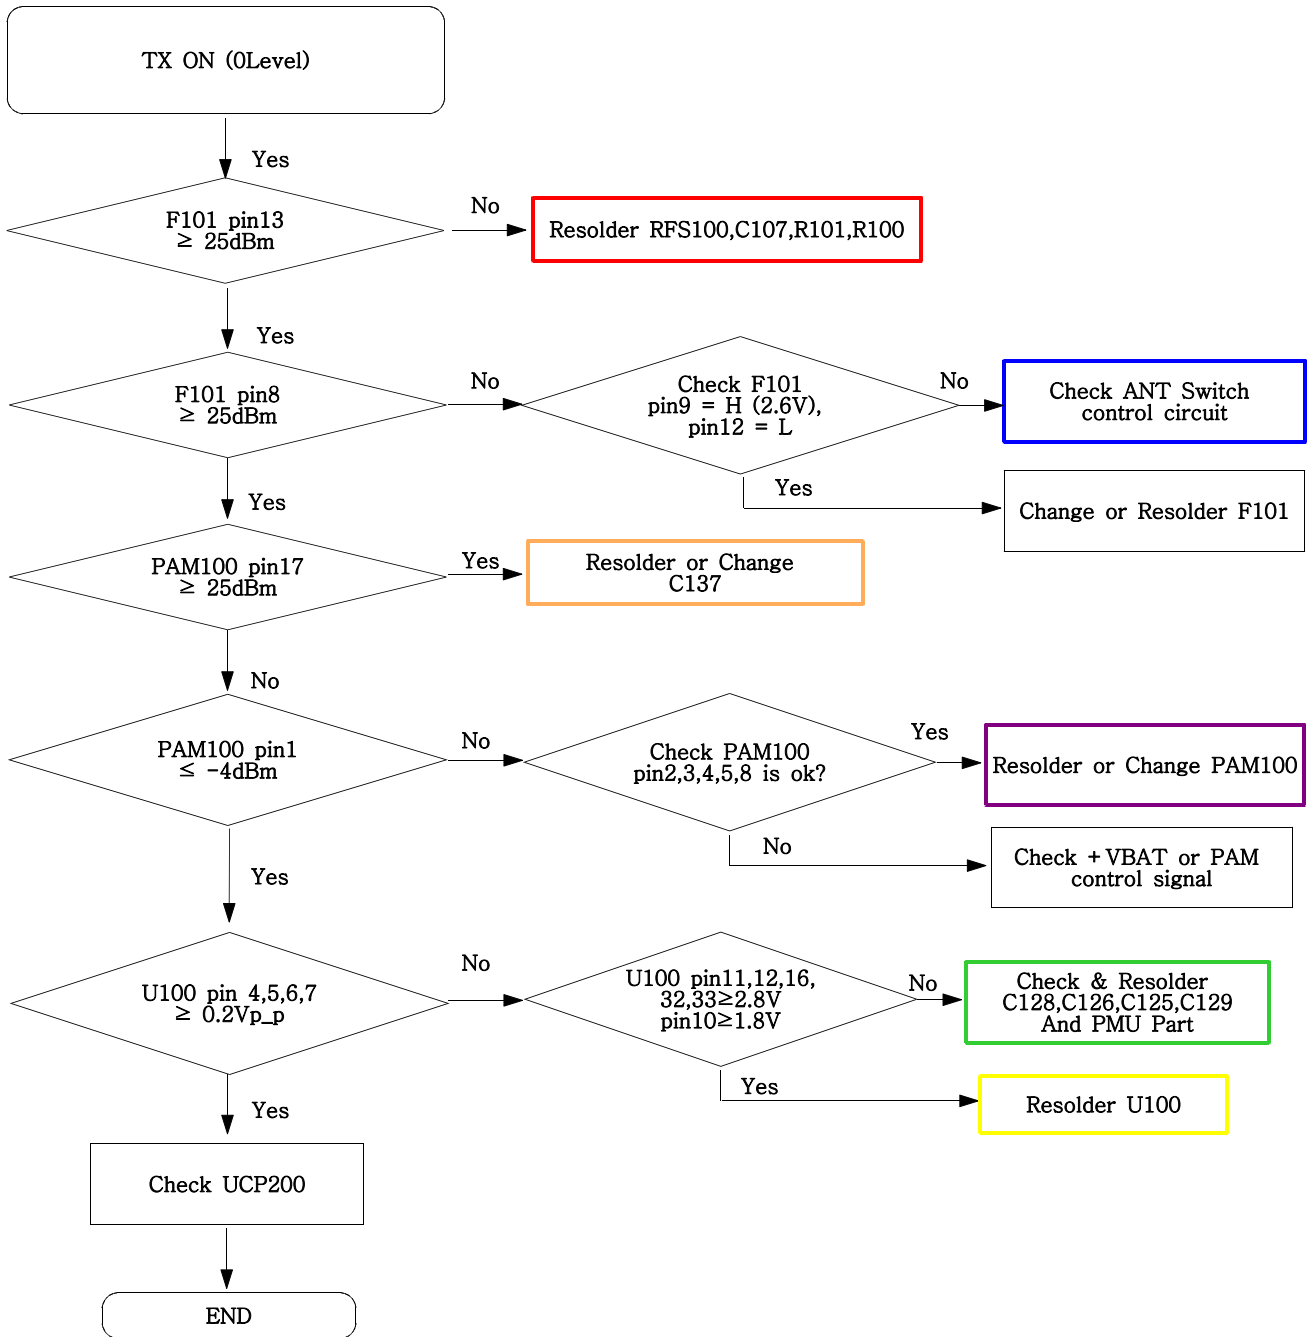

9. Flow Chart of Troubleshooting

9-1. Power On

9-2. Initial

9-3. Charging Part

9-4. Sim Part

1)Master

2)Slave

9-5. Microphone Part

2)Slave

9-13. GSM Transmitter

1)Master

2)Slave

9-14. DCS Receiver

1) Master

2)Slave

9-15. DCS Transmitter

1) Master

2)Slave

9-16. PCS Receiver
- Master only

9-17. PCS Transmitter
- Master only

[Master] Rx, Tx

[Slave] Rx, Tx

9-18. Bluetooth part

9-19. FM Radio part