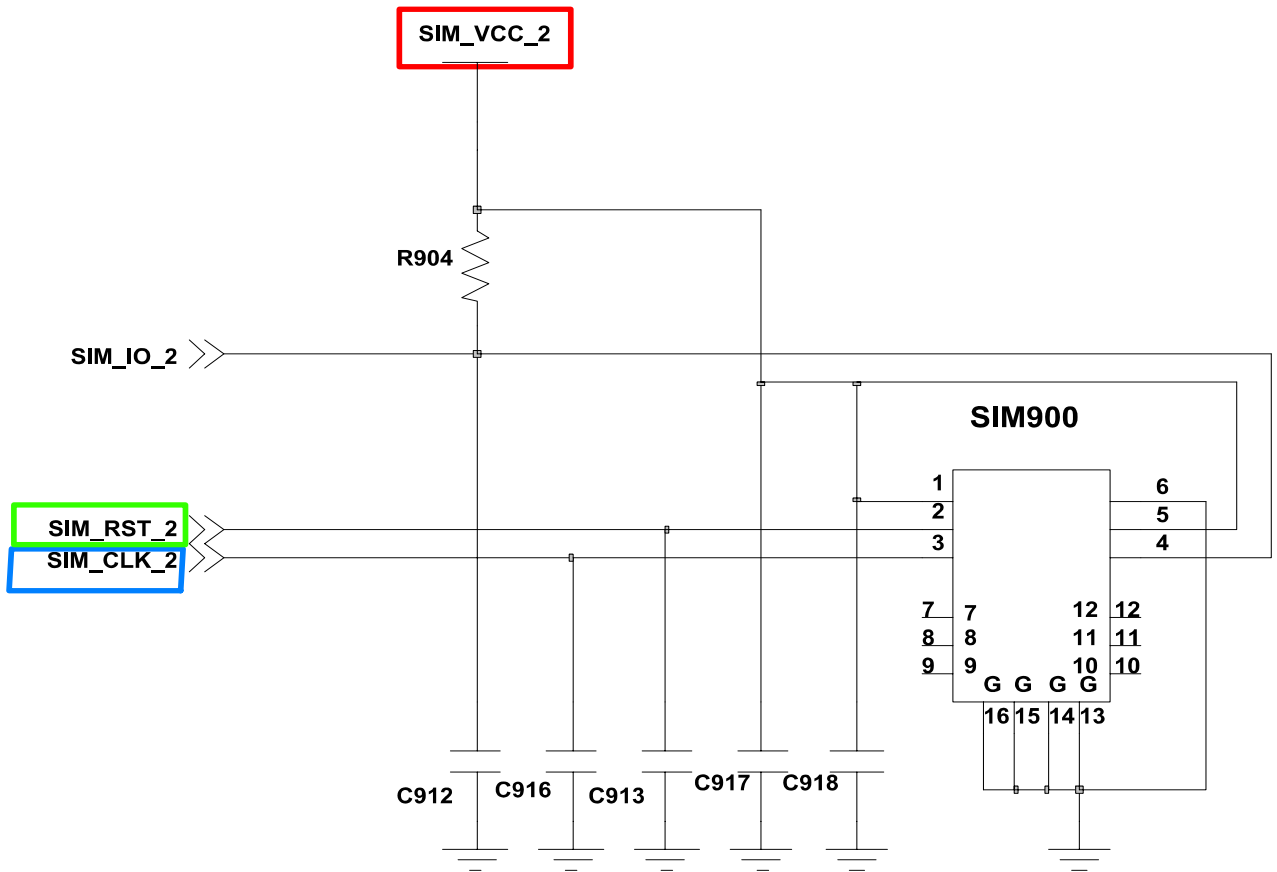

9. Flow Chart of Troubleshooting

9-1. Power On

9-2. Initial

9-3. Charging Part

9-4. Sim Part

1)Master

2)Slave

9-5. Microphone Part

9-6. Speaker Part(Melody)

9-7. Key Data Input

9-8. Receiver Part

9-9. Back Light (for Color Main LCD)

9-10. Key Back Light

9-11. Camera part

9-12. GSM Receiver

1) Master

1) Master

2)Slave

9-16. PCS Receiver
- Master only

9-17. PCS Transmitter
- Master only

[Master] Rx, Tx

[Slave] Rx, Tx

9-18. Bluetooth part

9-19. FM Radio part