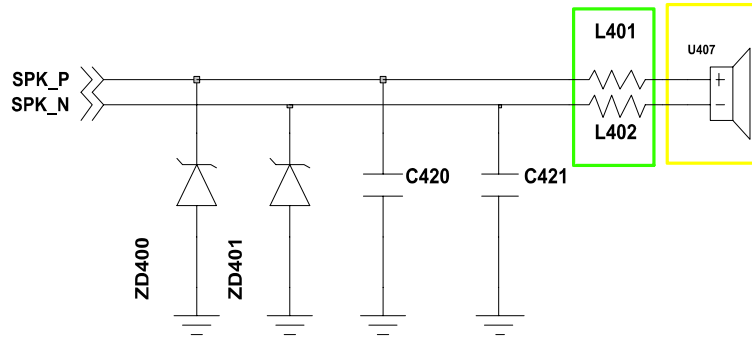

9. Flow Chart of Troubleshooting

9-1. Power On

9-2. Initial

9-3. Charging Part

9-4. Sim Part

1)Master

2)Slave

9-5. Microphone Part

9-6. Speaker Part(Melody)

9-7. Key Data Input

9-8. Receiver Part

9-9. Back Light (for Color Main LCD)

9-10. Key Back Light

9-11. Camera part

9-12. GSM Receiver

1) Master

1) Master

2)Slave

9-16. PCS Receiver
- Master only

9-17. PCS Transmitter
- Master only

[Master] Rx, Tx

[Slave] Rx, Tx

9-18. Bluetooth part

9-19. FM Radio part