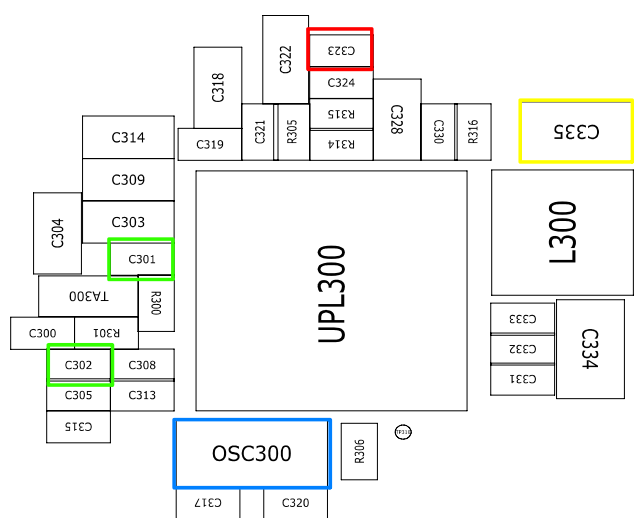

9. Flow Chart of Troubleshooting

9-1. Power On

9-2. Initial

9-3. Charging Part

9-4. Sim Part

1)Master

2)Slave

9-5. Microphone Part

9-6. Speaker Part(Melody)

9-7. Key Data Input

9-8. Receiver Part

9-9. Back Light (for Color Main LCD)

9-10. Key Back Light

9-11. Camera part

9-12. GSM Receiver

1) Master

1) Master

2)Slave

9-16. PCS Receiver
- Master only

9-17. PCS Transmitter
- Master only

[Master] Rx, Tx

[Slave] Rx, Tx

9-18. Bluetooth part

9-19. FM Radio part