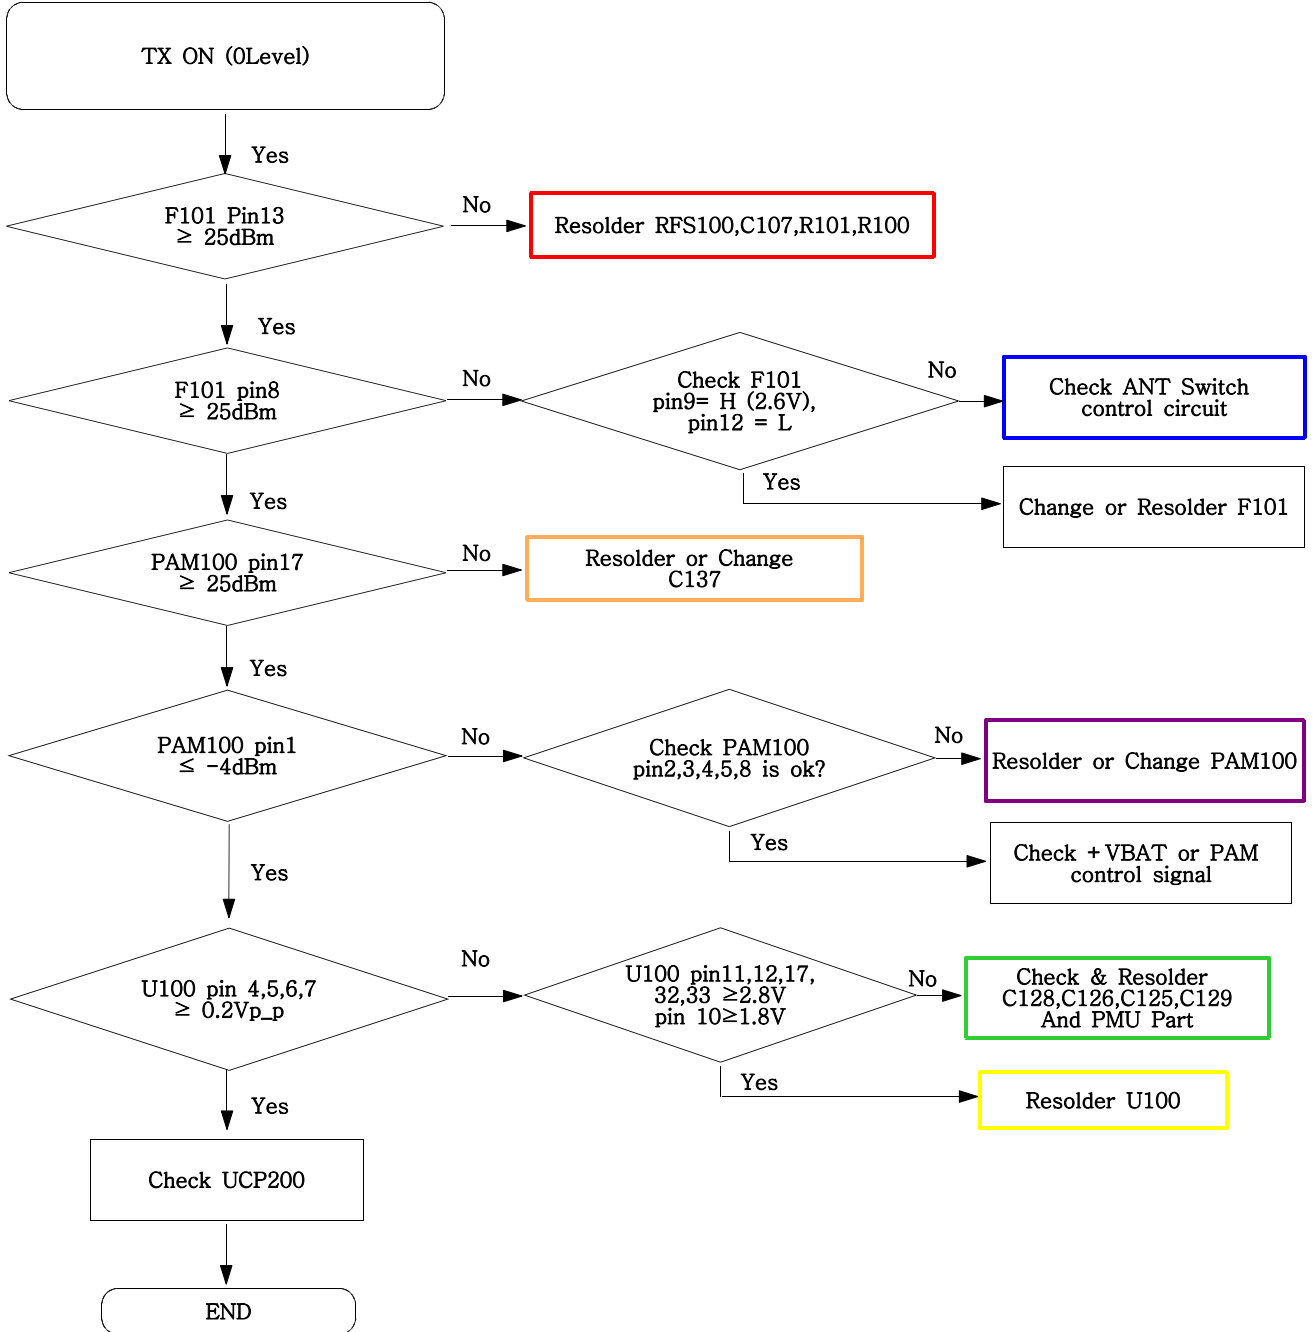

9. Flow Chart of Troubleshooting

9-1. Power On

9-2. Initial

9-3. Charging Part

9-4. Sim Part

1)Master

2)Slave

9-5. Microphone Part

2)Slave

9-13. GSM Transmitter

1)Master

2)Slave

9-14. DCS Receiver

1) Master

2)Slave

9-15. DCS Transmitter

1) Master

2)Slave

9-16. PCS Receiver
- Master only

9-17. PCS Transmitter
- Master only

[Master] Rx, Tx

[Slave] Rx, Tx

9-18. Bluetooth part

9-19. FM Radio part