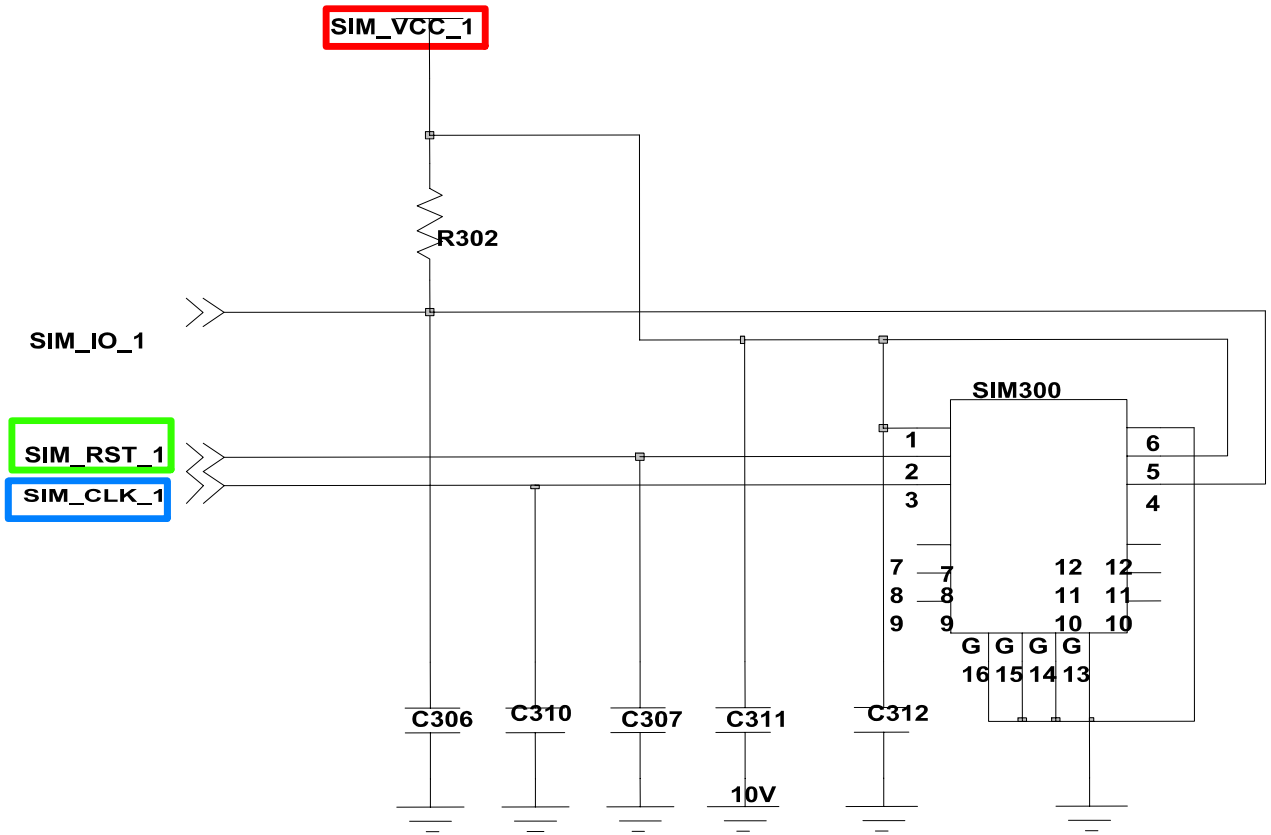

9. Flow Chart of Troubleshooting

9-1. Power On

9-2. Initial

9-3. Charging Part

9-4. Sim Part

1)Master

2)Slave

9-5. Microphone Part

9-6. Speaker Part(Melody)

9-7. Key Data Input

9-8. Receiver Part

9-9. Back Light (for Color Main LCD)

9-10. Key Back Light

9-11. Camera part

9-12. GSM Receiver

1) Master

1) Master

2)Slave

9-16. PCS Receiver
- Master only

9-17. PCS Transmitter
- Master only

[Master] Rx, Tx

[Slave] Rx, Tx

9-18. Bluetooth part

9-19. FM Radio part