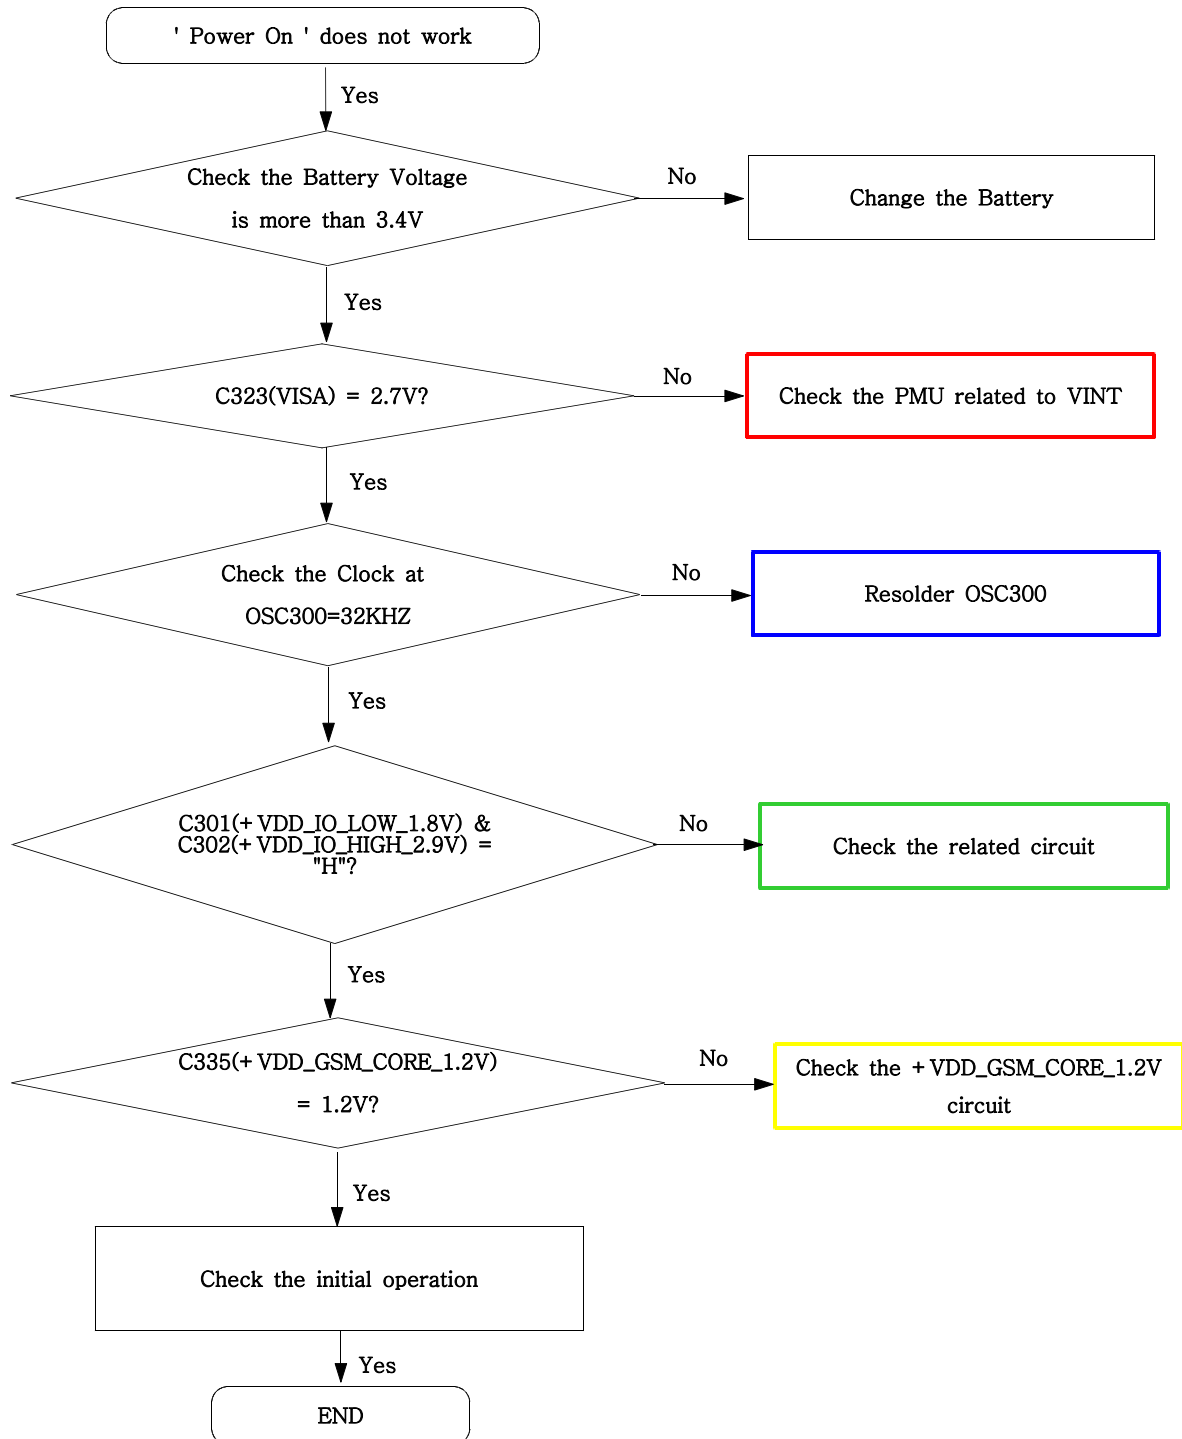

9. Flow Chart of Troubleshooting

9-1. Power On

9-2. Initial

9-3. Charging Part

9-4. Sim Part

1)Master

2)Slave

9-5. Microphone Part

9-6. Speaker Part(Melody)

9-7. Key Data Input

9-8. Receiver Part

9-9. Back Light (for Color Main LCD)

9-10. Key Back Light

9-11. Camera part

9-12. GSM Receiver

1) Master

1) Master

2)Slave

9-16. PCS Receiver
- Master only

9-17. PCS Transmitter
- Master only

[Master] Rx, Tx

[Slave] Rx, Tx

9-18. Bluetooth part

9-19. FM Radio part