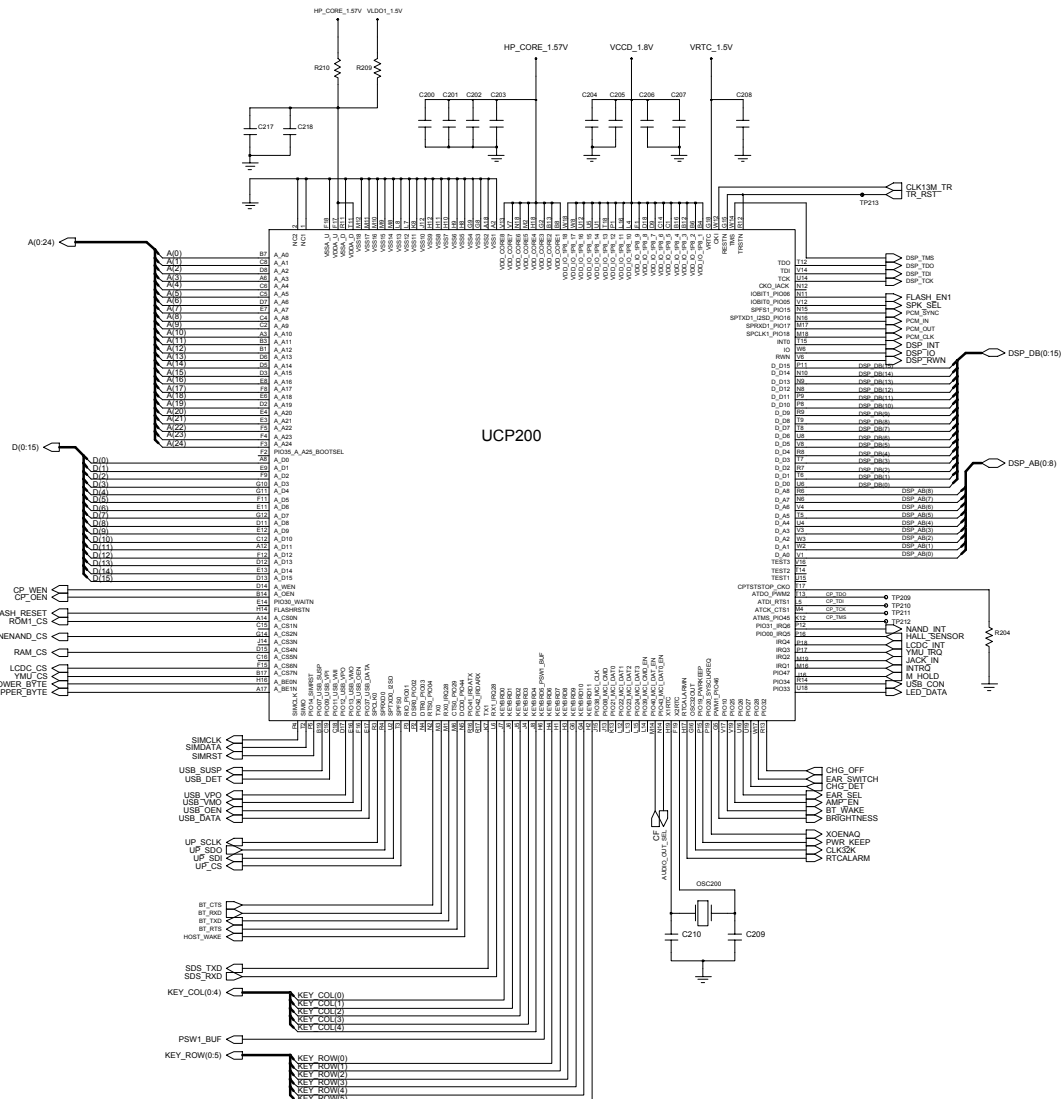

9. Flow Chart of Troubleshooting

9-1. Baseband

9-1-1. Power ON

9-1-2. Initial

9-1-3. Sim Part

9-1-4. Microphone Part

9-1-5. Speaker Part_1(MP3, SPEAKER PHONE)

9-1-6. Speaker Part_2(RECEIVER)

9-1-7. Charging Part

Flow Chart of Troubleshooting

9-2. RF

9-2-1. EGSM RX

9-2-2. DCS RX

9-2-3. PCS RX

9-2-4. EGSM TX

9-2-5. DCS TX

9-2-6. PCS TX