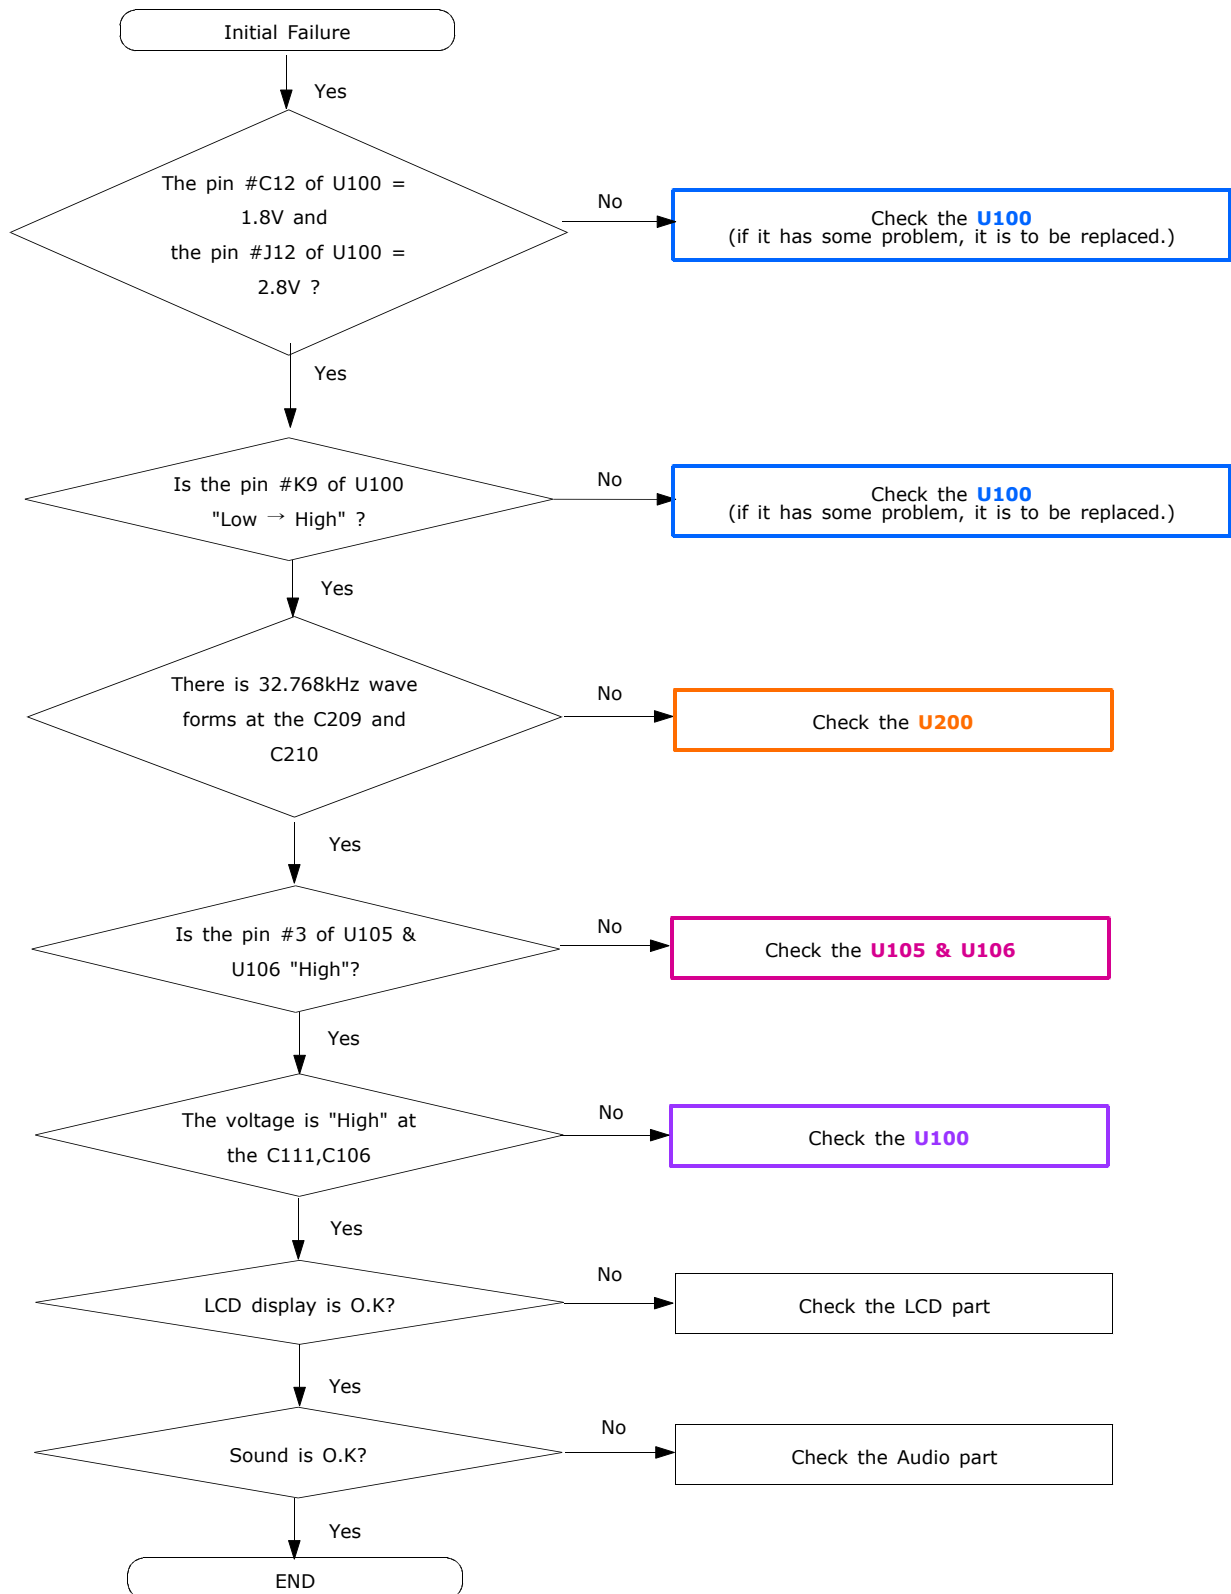

9. Flow Chart of Troubleshooting

9-1. Baseband

9-1-1. Power ON

9-1-2. Initial

9-1-3. Sim Part

9-1-4. Microphone Part

9-1-5. Speaker Part_1(MP3, SPEAKER PHONE)

9-1-6. Speaker Part_2(RECEIVER)

9-1-7. Charging Part

Flow Chart of Troubleshooting

9-2. RF

9-2-1. EGSM RX

9-2-2. DCS RX

9-2-3. PCS RX

9-2-4. EGSM TX

9-2-5. DCS TX

9-2-6. PCS TX