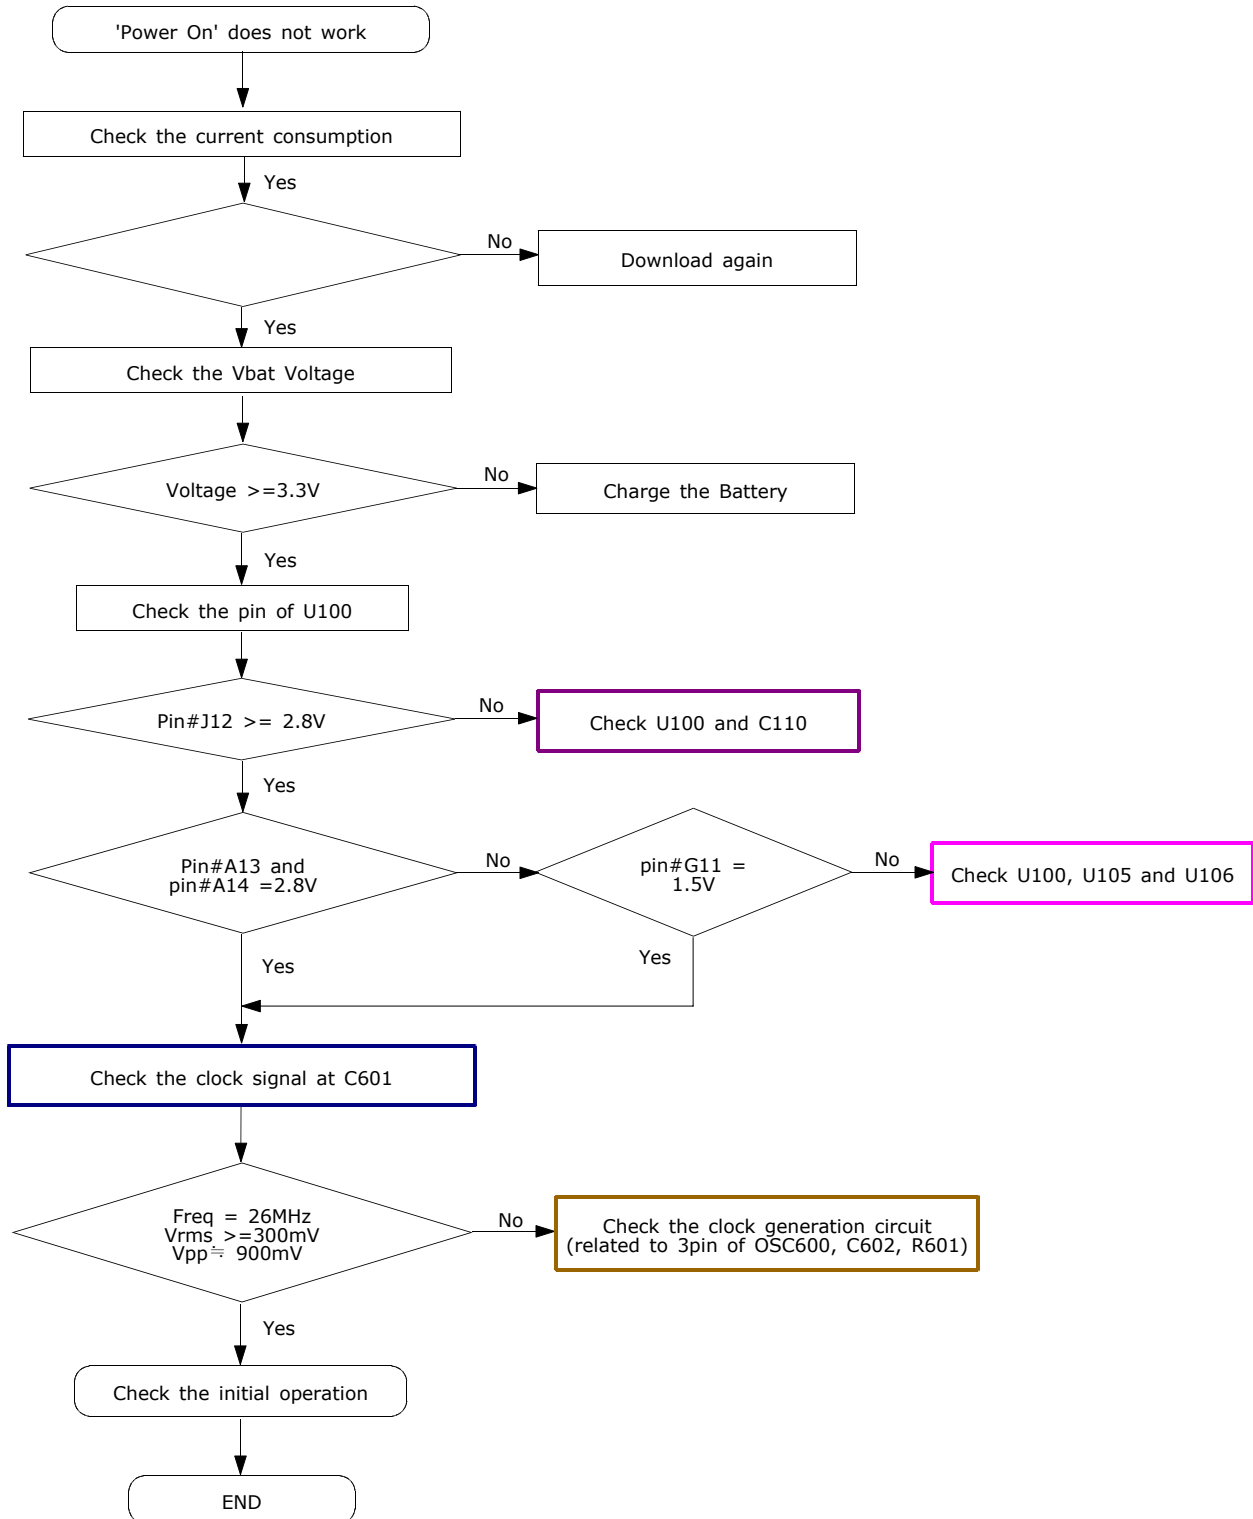

9. Flow Chart of Troubleshooting

9-1. Baseband

9-1-1. Power ON

9-1-2. Initial

9-1-3. Sim Part

9-1-4. Microphone Part

9-1-5. Speaker Part_1(MP3, SPEAKER PHONE)

9-1-6. Speaker Part_2(RECEIVER)

9-1-7. Charging Part

Flow Chart of Troubleshooting

9-2. RF

9-2-1. EGSM RX

9-2-2. DCS RX

9-2-3. PCS RX

9-2-4. EGSM TX

9-2-5. DCS TX