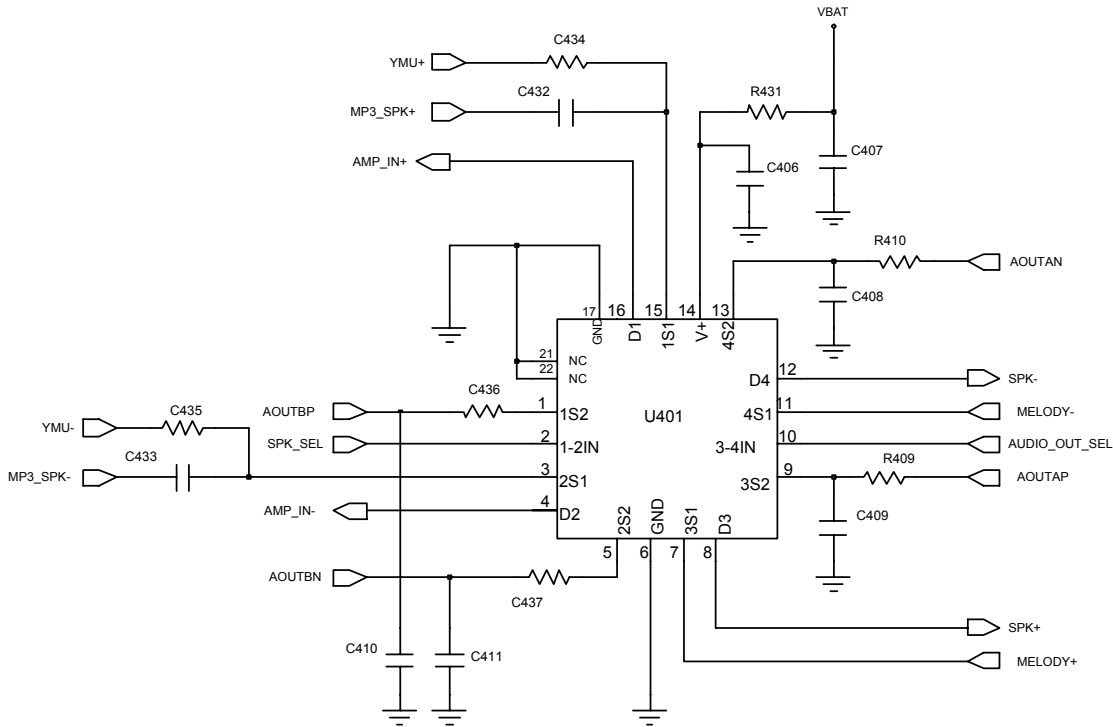

9. Flow Chart of Troubleshooting

9-1. Baseband

9-1-1. Power ON

9-1-2. Initial

9-1-3. Sim Part

9-1-4. Microphone Part

9-1-5. Speaker Part_1(MP3, SPEAKER PHONE)

9-1-6. Speaker Part_2(RECEIVER)

9-1-7. Charging Part

Flow Chart of Troubleshooting

9-2. RF

9-2-1. EGSM RX

9-2-2. DCS RX

9-2-3. PCS RX

9-2-4. EGSM TX

9-2-5. DCS TX