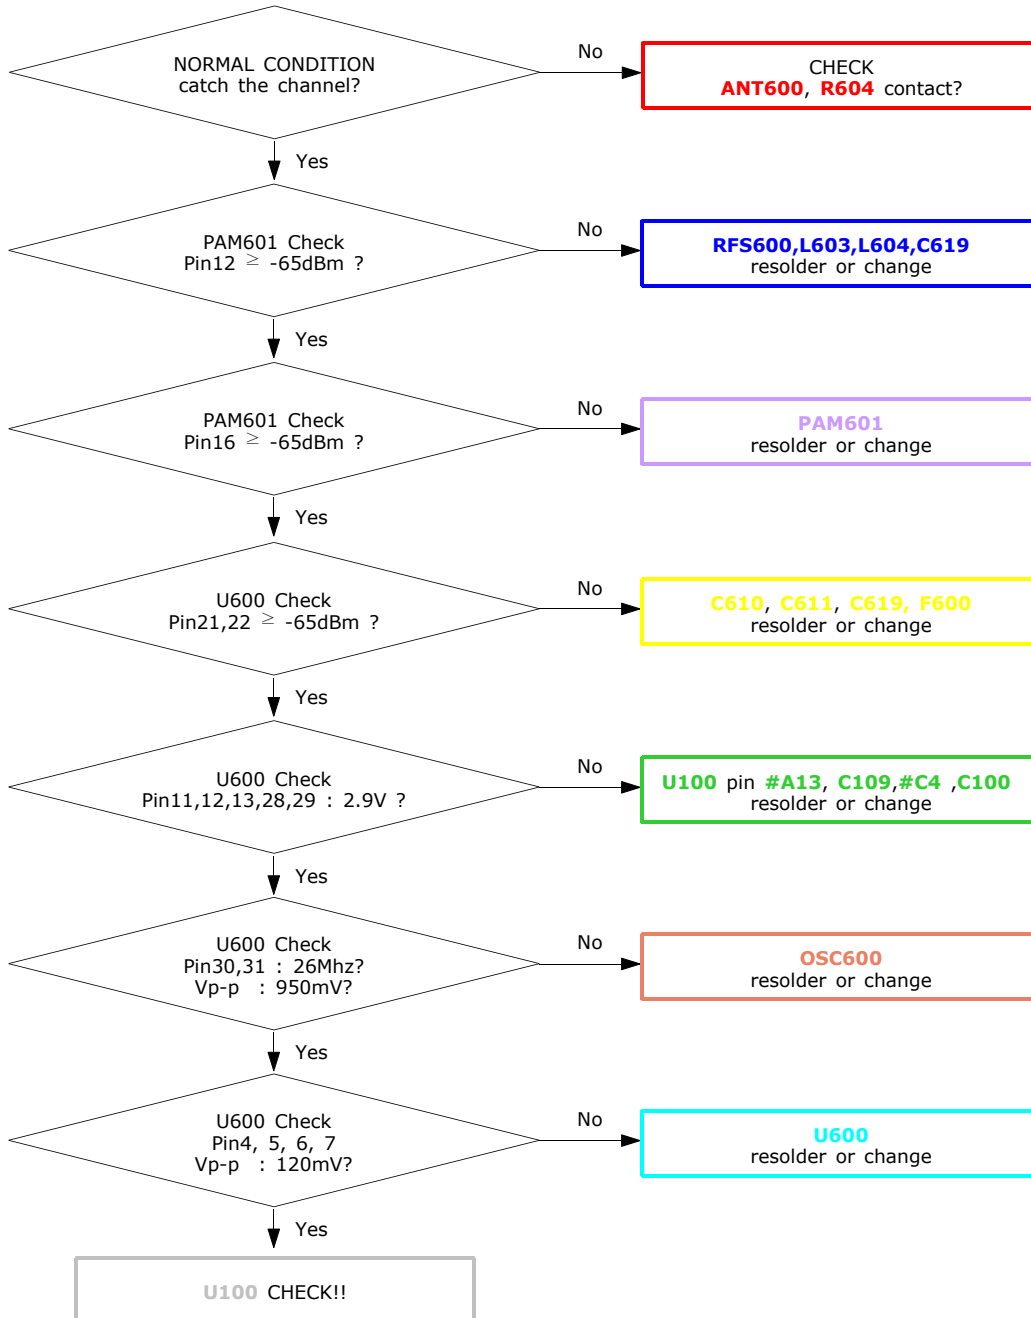

9. Flow Chart of Troubleshooting

9-1. Baseband

9-1-1. Power ON

9-1-2. Initial

9-1-3. Sim Part

9-1-4. Microphone Part

9-1-5. Speaker Part_1(MP3, SPEAKER PHONE)

9-1-6. Speaker Part_2(RECEIVER)

9-1-7. Charging Part

Flow Chart of Troubleshooting

9-2. RF

9-2-1. EGSM RX

9-2-2. DCS RX

9-2-3. PCS RX

9-2-4. EGSM TX

9-2-5. DCS TX