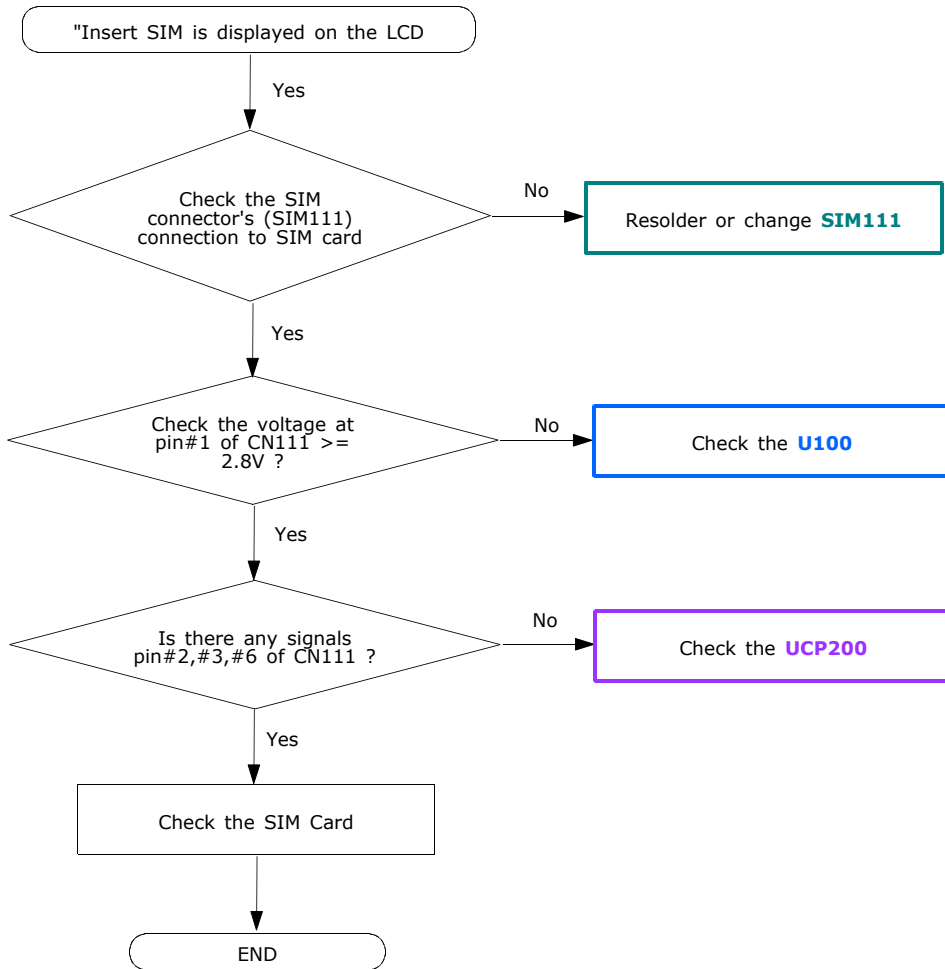

9. Flow Chart of Troubleshooting

9-1. Baseband

9-1-1. Power ON

9-1-2. Initial

9-1-3. Sim Part

9-1-4. Microphone Part

9-1-5. Speaker Part_1(MP3, SPEAKER PHONE)

9-1-6. Speaker Part_2(RECEIVER)

9-1-7. Charging Part

Flow Chart of Troubleshooting

9-2. RF

9-2-1. EGSM RX

9-2-2. DCS RX

9-2-3. PCS RX

9-2-4. EGSM TX

9-2-5. DCS TX