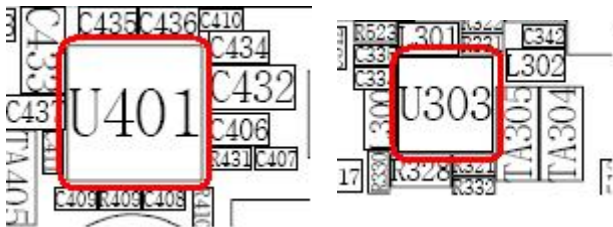

9. Flow Chart of Troubleshooting

9-1. Baseband

9-1-1. Power ON

9-1-2. Initial

9-1-3. Sim Part

9-1-4. Microphone Part

9-1-5. Speaker Part_1(MP3, SPEAKER PHONE)

9-1-6. Speaker Part_2(RECEIVER)