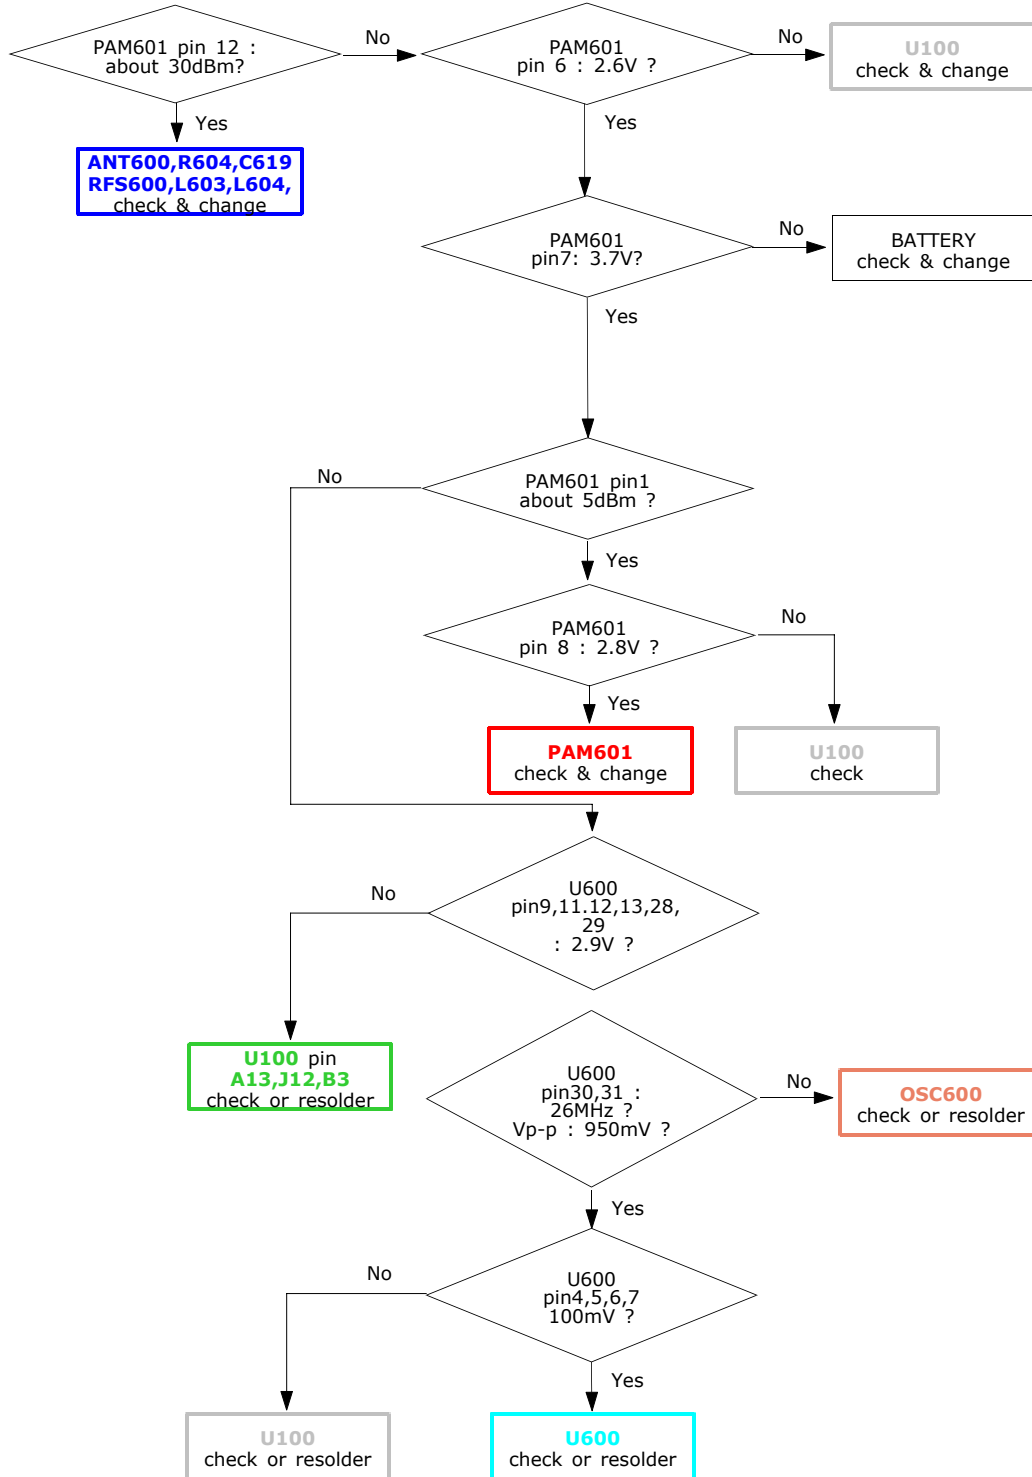

9. Flow Chart of Troubleshooting

9-1. Baseband

9-1-1. Power ON

9-1-2. Initial

9-1-3. Sim Part

9-1-4. Microphone Part

9-1-5. Speaker Part_1(MP3, SPEAKER PHONE)

9-1-6. Speaker Part_2(RECEIVER)

9-1-7. Charging Part

Flow Chart of Troubleshooting

9-2. RF

9-2-1. EGSM RX

9-2-2. DCS RX

9-2-3. PCS RX

9-2-4. EGSM TX

9-2-5. DCS TX

9-2-6. PCS TX