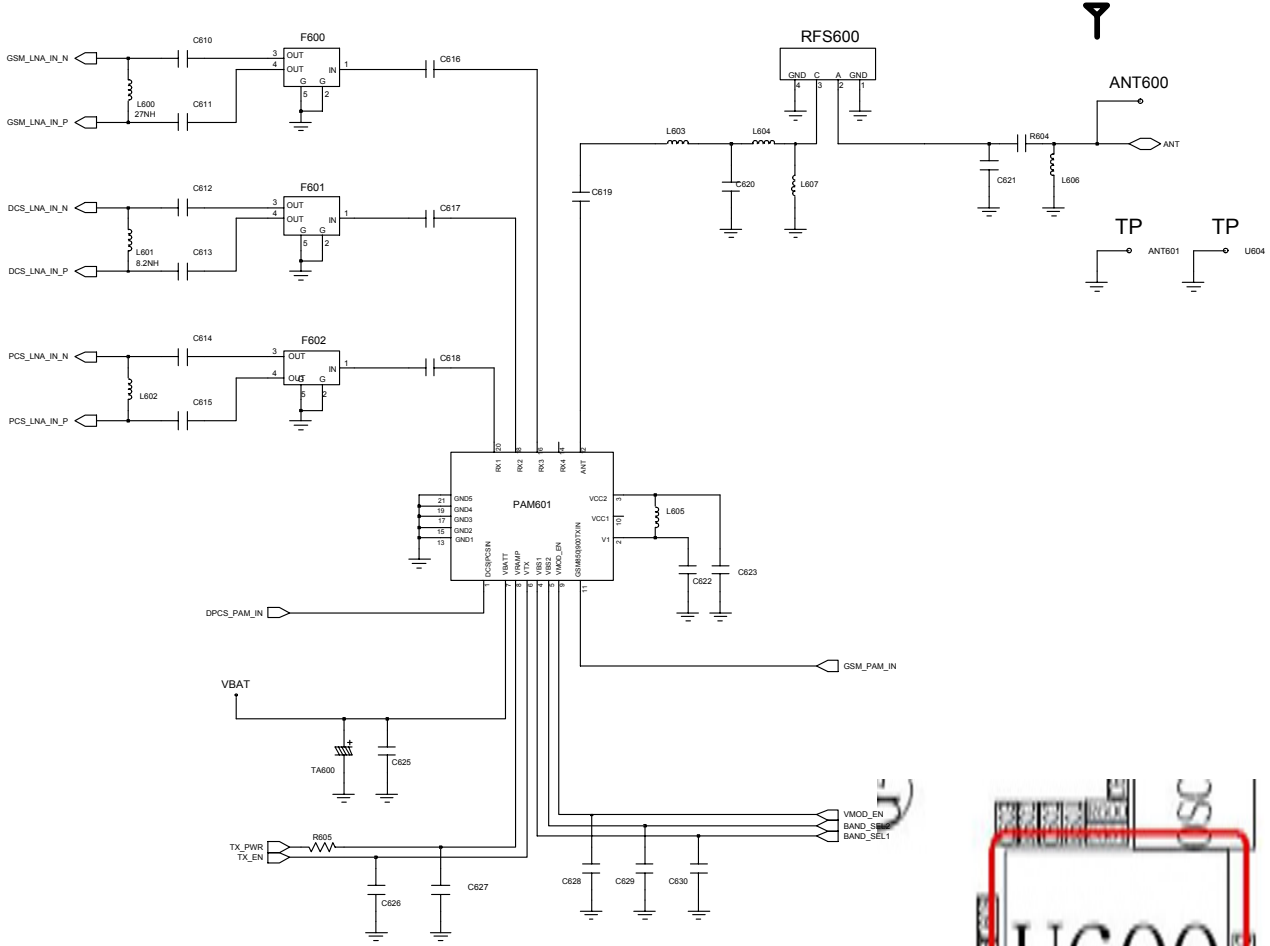

9. Flow Chart of Troubleshooting

9-1. Baseband

9-1-1. Power ON

9-1-2. Initial

9-1-3. Sim Part

9-1-4. Microphone Part

9-1-5. Speaker Part_1(MP3, SPEAKER PHONE)

9-1-6. Speaker Part_2(RECEIVER)

9-1-7. Charging Part

Flow Chart of Troubleshooting

9-2. RF

9-2-1. EGSM RX

9-2-2. DCS RX

9-2-3. PCS RX

9-2-4. EGSM TX

9-2-5. DCS TX