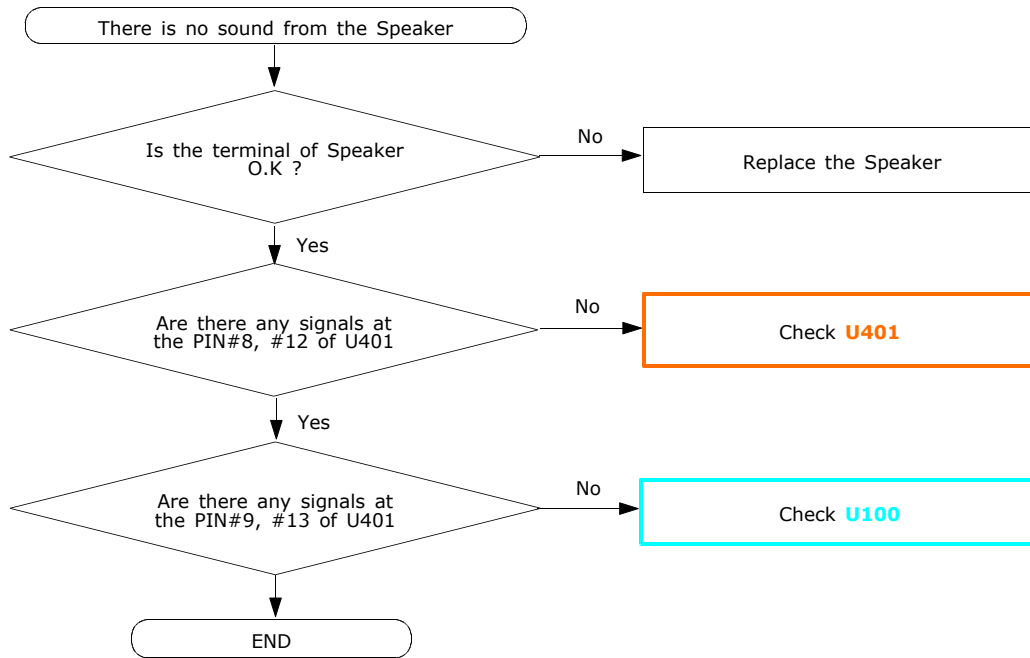

9. Flow Chart of Troubleshooting

9-1. Baseband

9-1-1. Power ON

9-1-2. Initial

9-1-3. Sim Part

9-1-4. Microphone Part

9-1-5. Speaker Part_1(MP3, SPEAKER PHONE)

9-1-6. Speaker Part_2(RECEIVER)

9-1-7. Charging Part

Flow Chart of Troubleshooting

9-2. RF

9-2-1. EGSM RX

9-2-2. DCS RX

9-2-3. PCS RX

9-2-4. EGSM TX

9-2-5. DCS TX