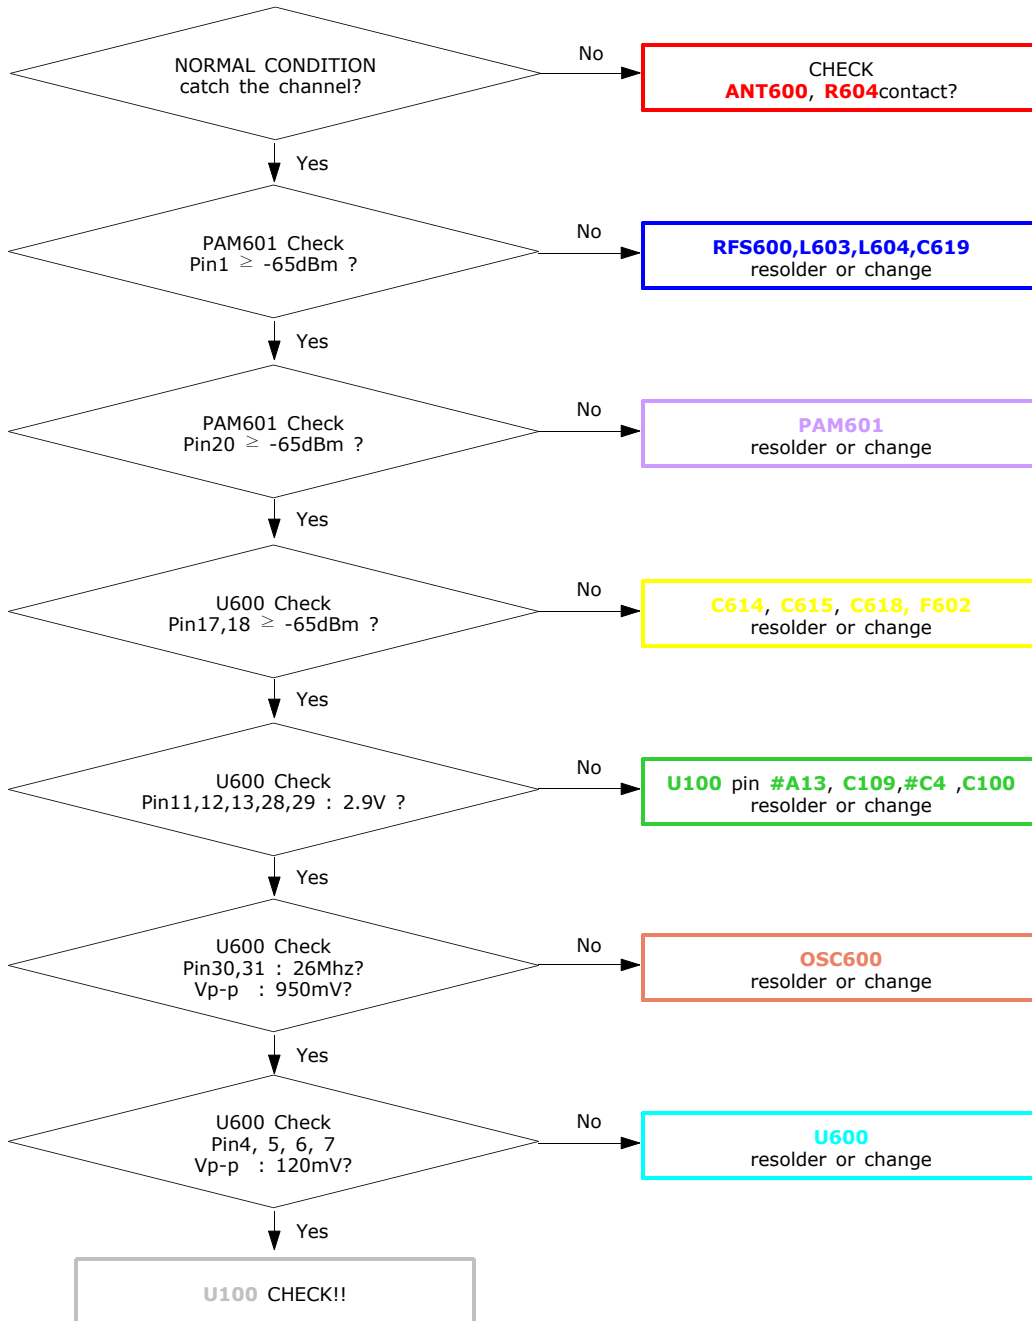

9. Flow Chart of Troubleshooting

9-1. Baseband

9-1-1. Power ON

9-1-2. Initial

9-1-3. Sim Part

9-1-4. Microphone Part

9-1-5. Speaker Part_1(MP3, SPEAKER PHONE)

9-1-6. Speaker Part_2(RECEIVER)

9-1-7. Charging Part

Flow Chart of Troubleshooting

9-2. RF

9-2-1. EGSM RX

9-2-2. DCS RX

9-2-3. PCS RX

9-2-4. EGSM TX

9-2-5. DCS TX