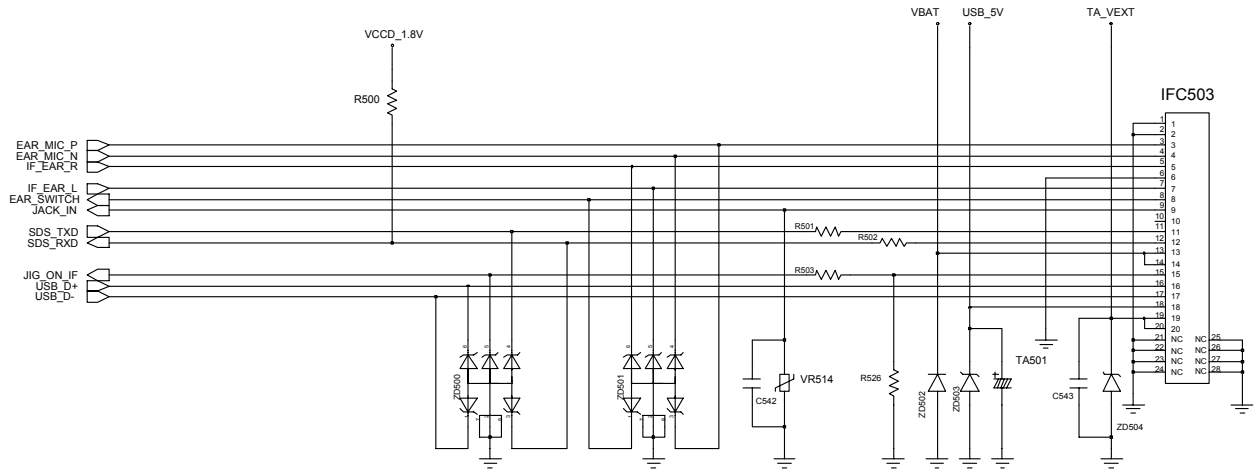

9. Flow Chart of Troubleshooting

9-1. Baseband

9-1-1. Power ON

9-1-2. Initial

9-1-3. Sim Part

9-1-4. Microphone Part

9-1-5. Speaker Part_1(MP3, SPEAKER PHONE)

9-1-6. Speaker Part_2(RECEIVER)

9-1-7. Charging Part

Flow Chart of Troubleshooting

9-2. RF

9-2-1. EGSM RX

9-2-2. DCS RX

9-2-3. PCS RX

9-2-4. EGSM TX

9-2-5. DCS TX