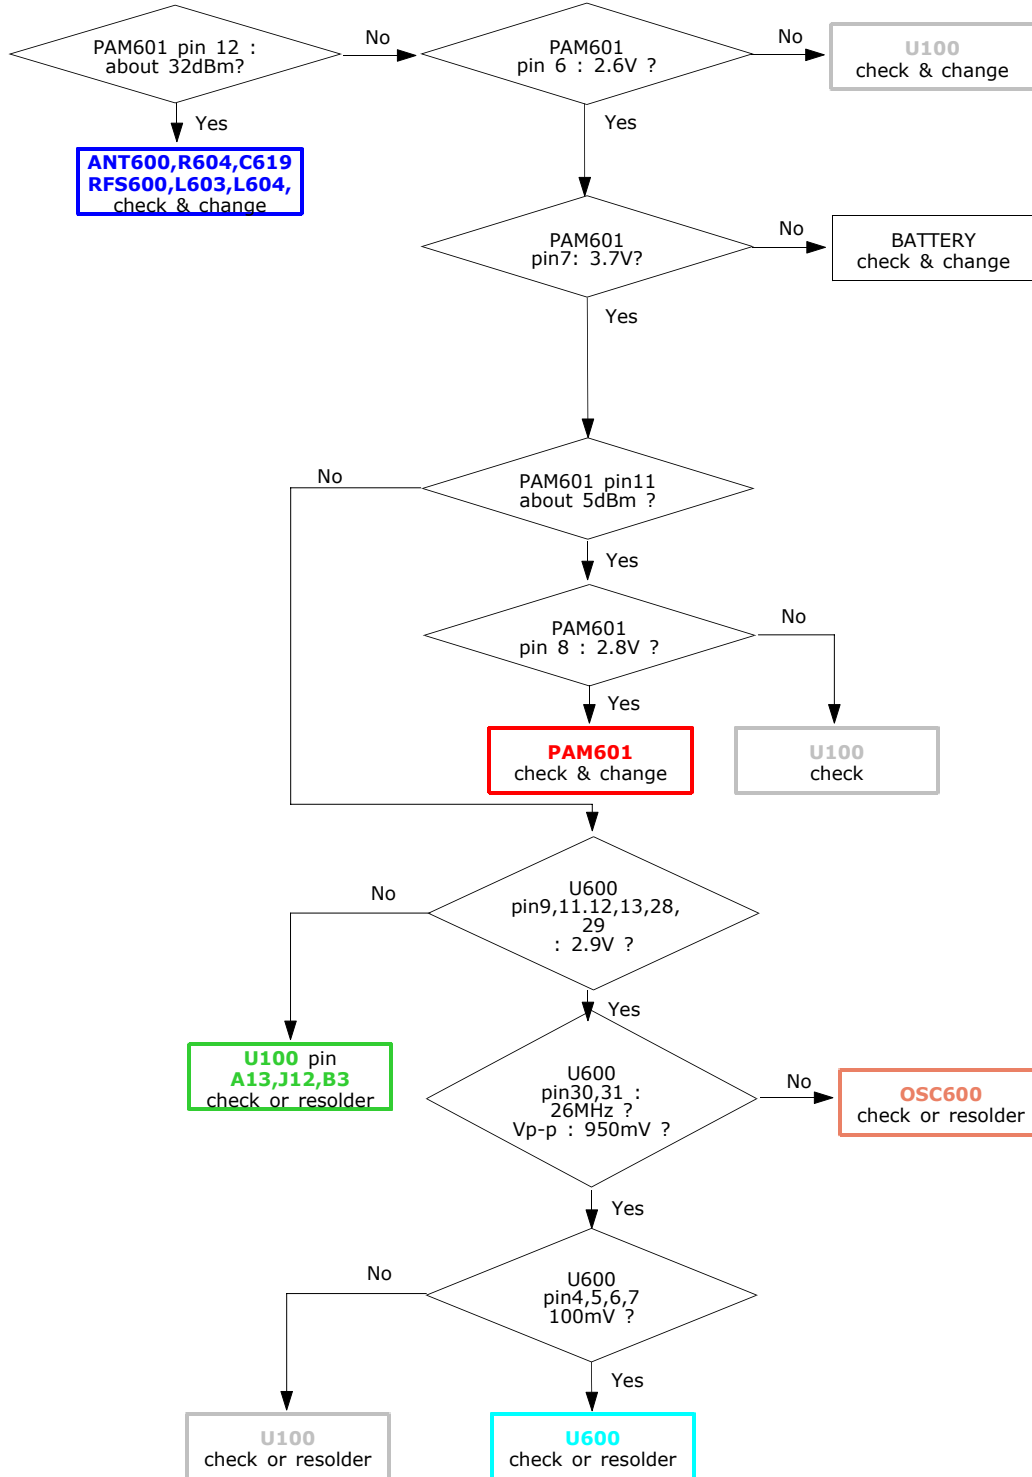

9. Flow Chart of Troubleshooting

9-1. Baseband

9-1-1. Power ON

9-1-2. Initial

9-1-3. Sim Part

9-1-4. Microphone Part

9-1-5. Speaker Part_1(MP3, SPEAKER PHONE)

9-1-6. Speaker Part_2(RECEIVER)

9-1-7. Charging Part

Flow Chart of Troubleshooting

9-2. RF

9-2-1. EGSM RX

9-2-2. DCS RX

9-2-3. PCS RX

9-2-4. EGSM TX

9-2-5. DCS TX

9-2-6. PCS TX