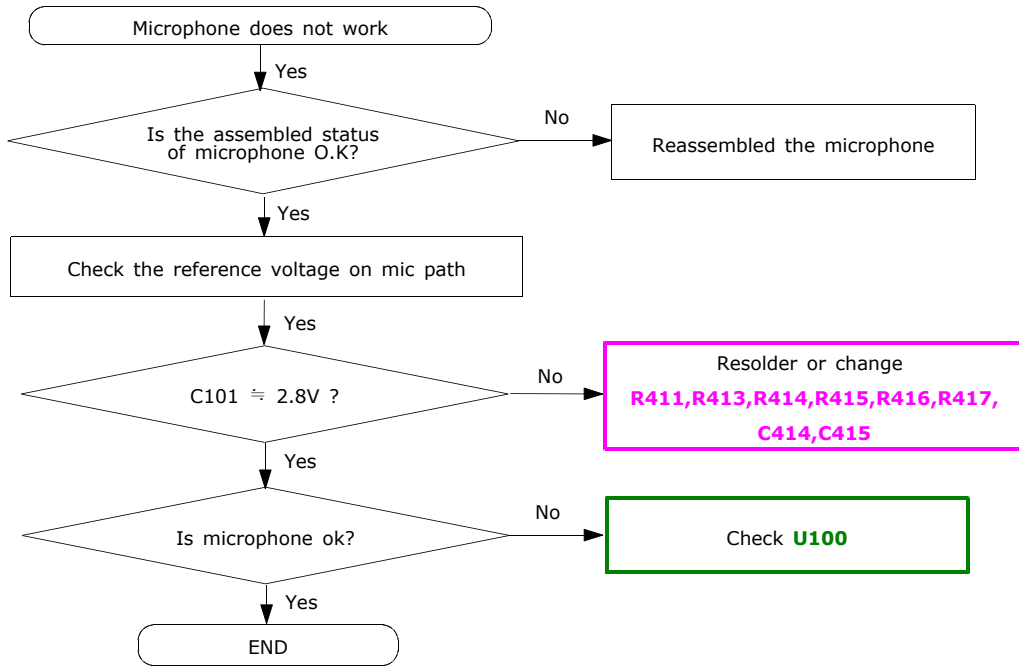

9. Flow Chart of Troubleshooting

9-1. Baseband

9-1-1. Power ON

9-1-2. Initial

9-1-3. Sim Part

9-1-4. Microphone Part

9-1-5. Speaker Part_1(MP3, SPEAKER PHONE)

9-1-6. Speaker Part_2(RECEIVER)

9-1-7. Charging Part

Flow Chart of Troubleshooting

9-2. RF

9-2-1. EGSM RX

9-2-2. DCS RX

9-2-3. PCS RX

9-2-4. EGSM TX

9-2-5. DCS TX