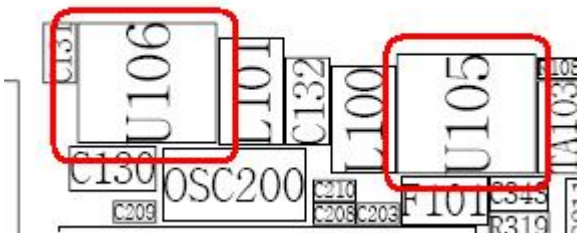

9. Flow Chart of Troubleshooting

9-1. Baseband

9-1-1. Power ON

9-1-2. Initial

9-1-3. Sim Part

9-1-4. Microphone Part

9-1-5. Speaker Part_1(MP3, SPEAKER PHONE)

9-1-6. Speaker Part_2(RECEIVER)