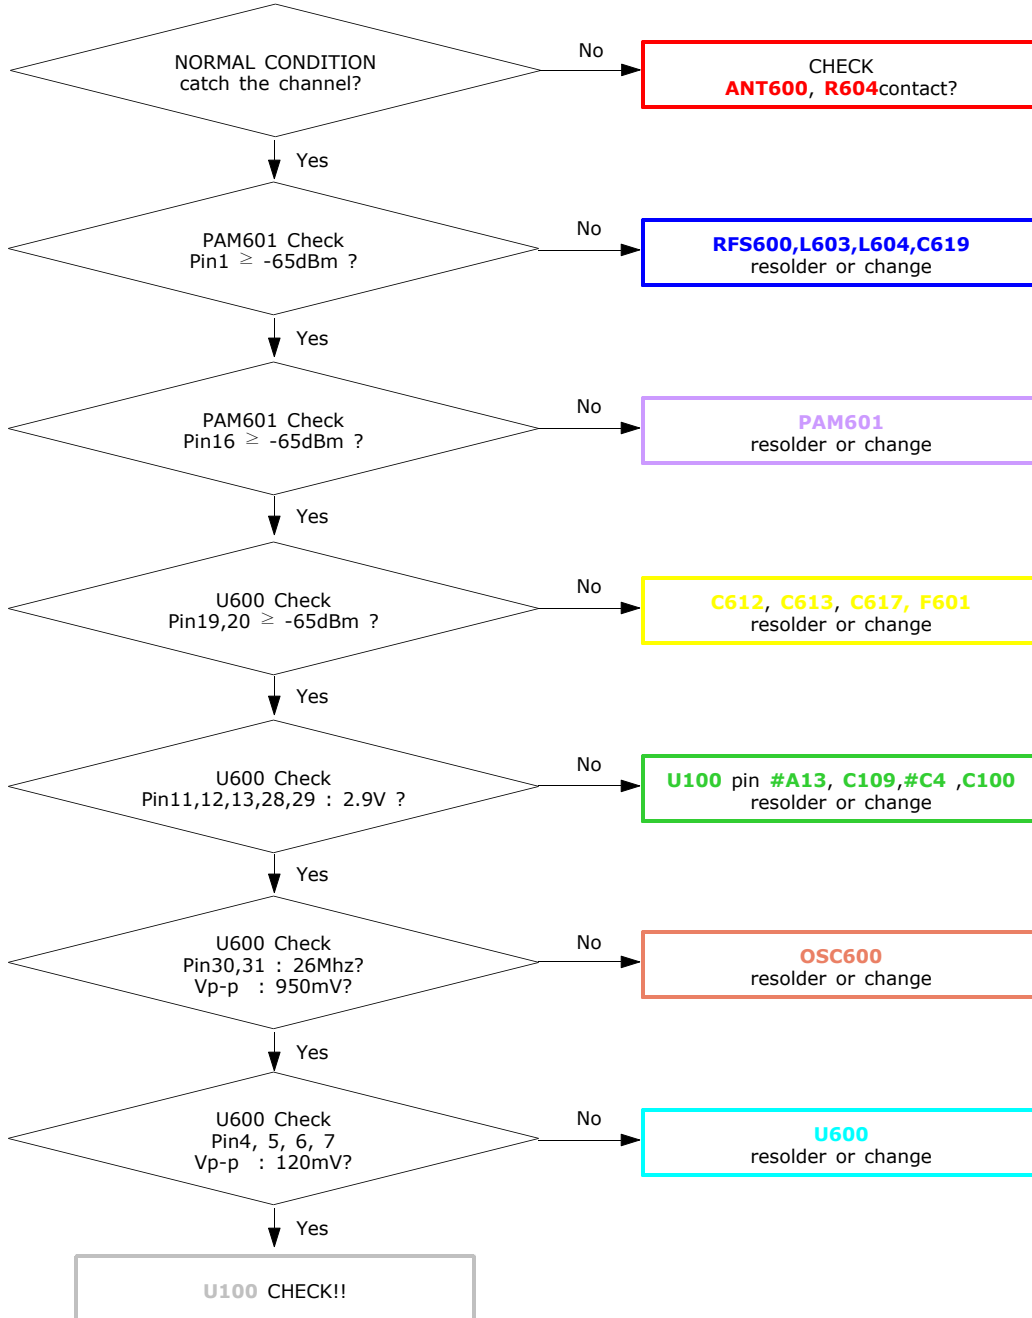

9. Flow Chart of Troubleshooting

9-1. Baseband

9-1-1. Power ON

9-1-2. Initial

9-1-3. Sim Part

9-1-4. Microphone Part

9-1-5. Speaker Part_1(MP3, SPEAKER PHONE)

9-1-6. Speaker Part_2(RECEIVER)

9-1-7. Charging Part

Flow Chart of Troubleshooting

9-2. RF

9-2-1. EGSM RX

9-2-2. DCS RX

9-2-3. PCS RX

9-2-4. EGSM TX

9-2-5. DCS TX