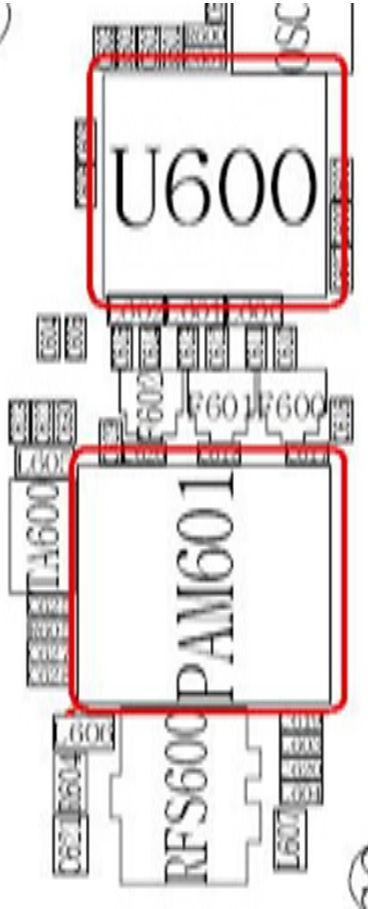

9. Flow Chart of Troubleshooting

9-1. Baseband

9-1-1. Power ON

9-1-2. Initial

9-1-3. Sim Part

9-1-4. Microphone Part

9-1-5. Speaker Part_1(MP3, SPEAKER PHONE)

9-1-6. Speaker Part_2(RECEIVER)

9-1-7. Charging Part

Flow Chart of Troubleshooting

9-2. RF

9-2-1. EGSM RX

9-2-2. DCS RX

9-2-3. PCS RX

9-2-4. EGSM TX

9-2-5. DCS TX