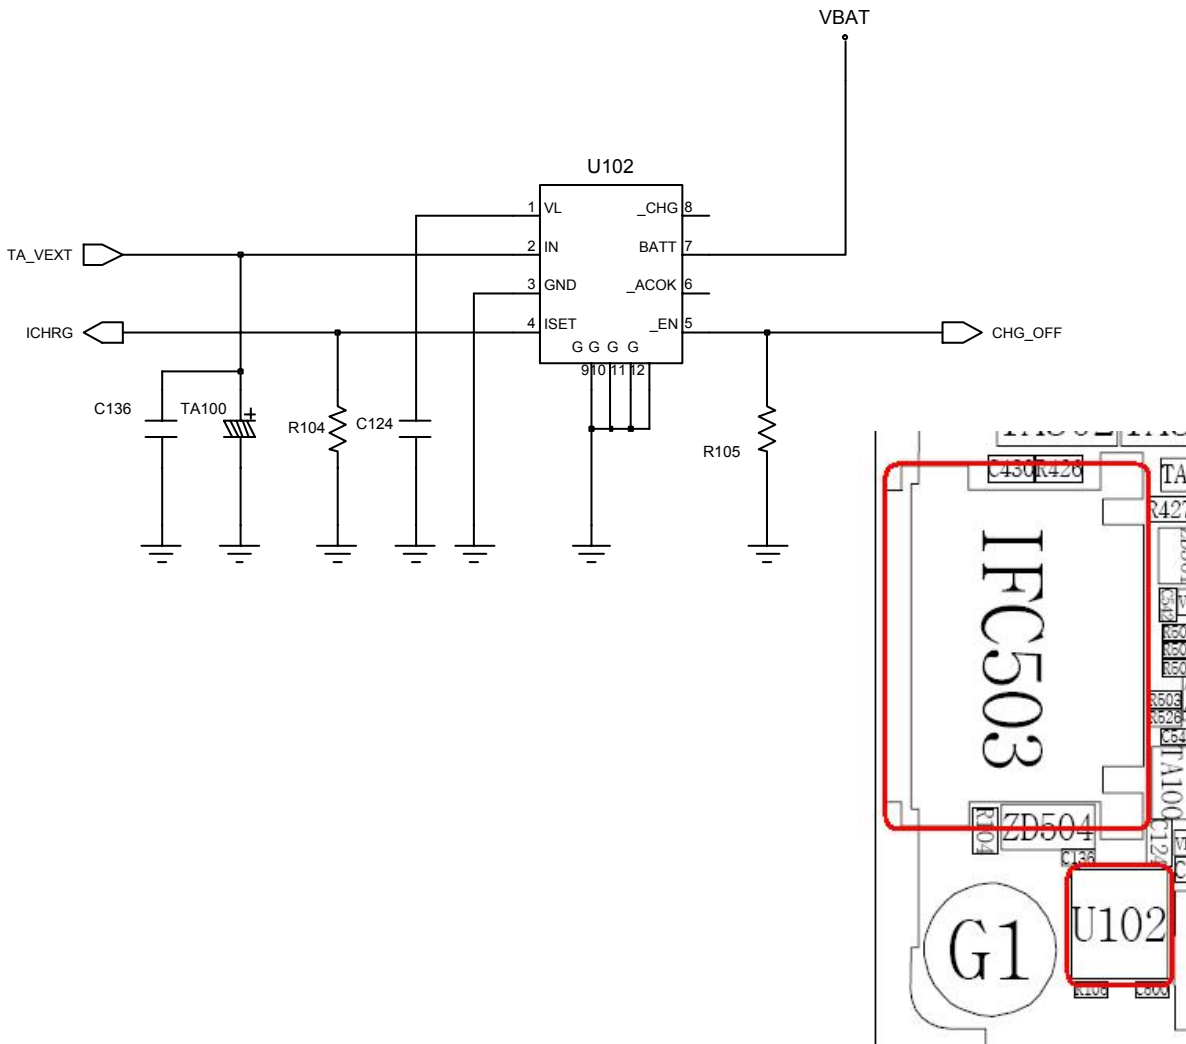

9. Flow Chart of Troubleshooting

9-1. Baseband

9-1-1. Power ON

9-1-2. Initial

9-1-3. Sim Part

9-1-4. Microphone Part

9-1-5. Speaker Part_1(MP3, SPEAKER PHONE)

9-1-6. Speaker Part_2(RECEIVER)

9-1-7. Charging Part

Flow Chart of Troubleshooting

9-2. RF

9-2-1. EGSM RX

9-2-2. DCS RX

9-2-3. PCS RX

9-2-4. EGSM TX

9-2-5. DCS TX