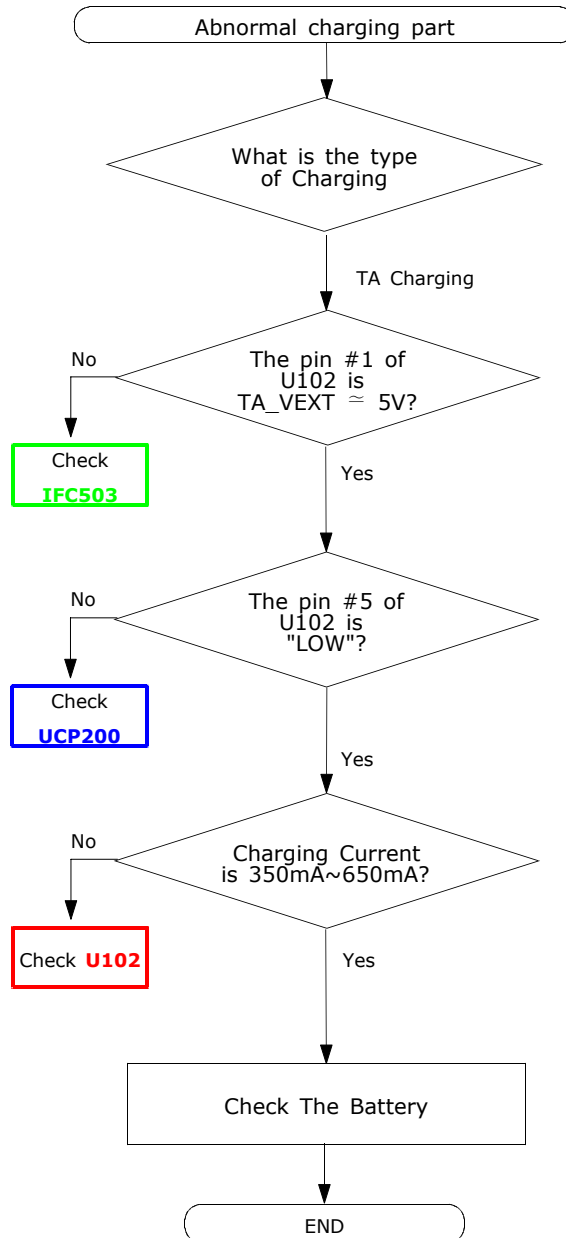

9. Flow Chart of Troubleshooting

9-1. Baseband

9-1-1. Power ON

9-1-2. Initial

9-1-3. Sim Part

9-1-4. Microphone Part

9-1-5. Speaker Part_1(MP3, SPEAKER PHONE)

9-1-6. Speaker Part_2(RECEIVER)

9-1-7. Charging Part

Flow Chart of Troubleshooting

9-2. RF

9-2-1. EGSM RX

9-2-2. DCS RX

9-2-3. PCS RX

9-2-4. EGSM TX

9-2-5. DCS TX