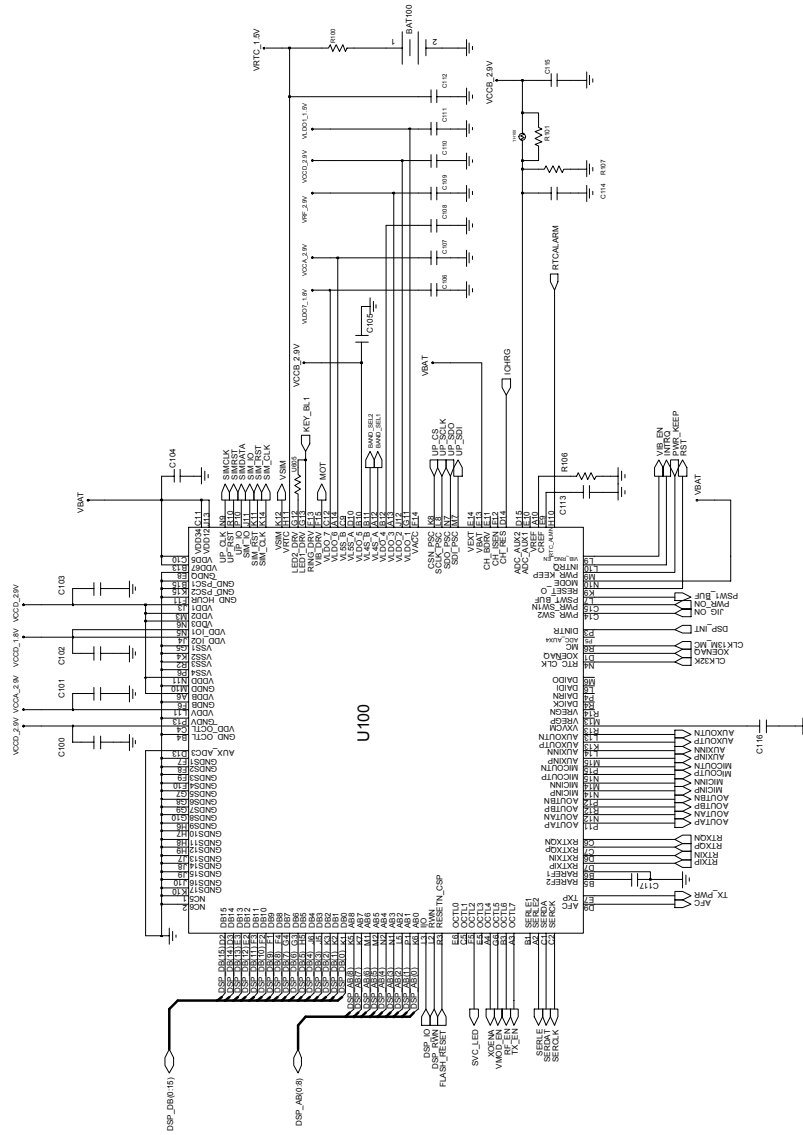

9. Flow Chart of Troubleshooting

9-1. Baseband

9-1-1. Power ON

9-1-2. Initial

9-1-3. Sim Part

9-1-4. Microphone Part

9-1-5. Speaker Part_1(MP3, SPEAKER PHONE)

9-1-6. Speaker Part_2(RECEIVER)

9-1-7. Charging Part

Flow Chart of Troubleshooting

9-2. RF

9-2-1. EGSM RX

9-2-2. DCS RX

9-2-3. PCS RX

9-2-4. EGSM TX

9-2-5. DCS TX

9-2-6. PCS TX