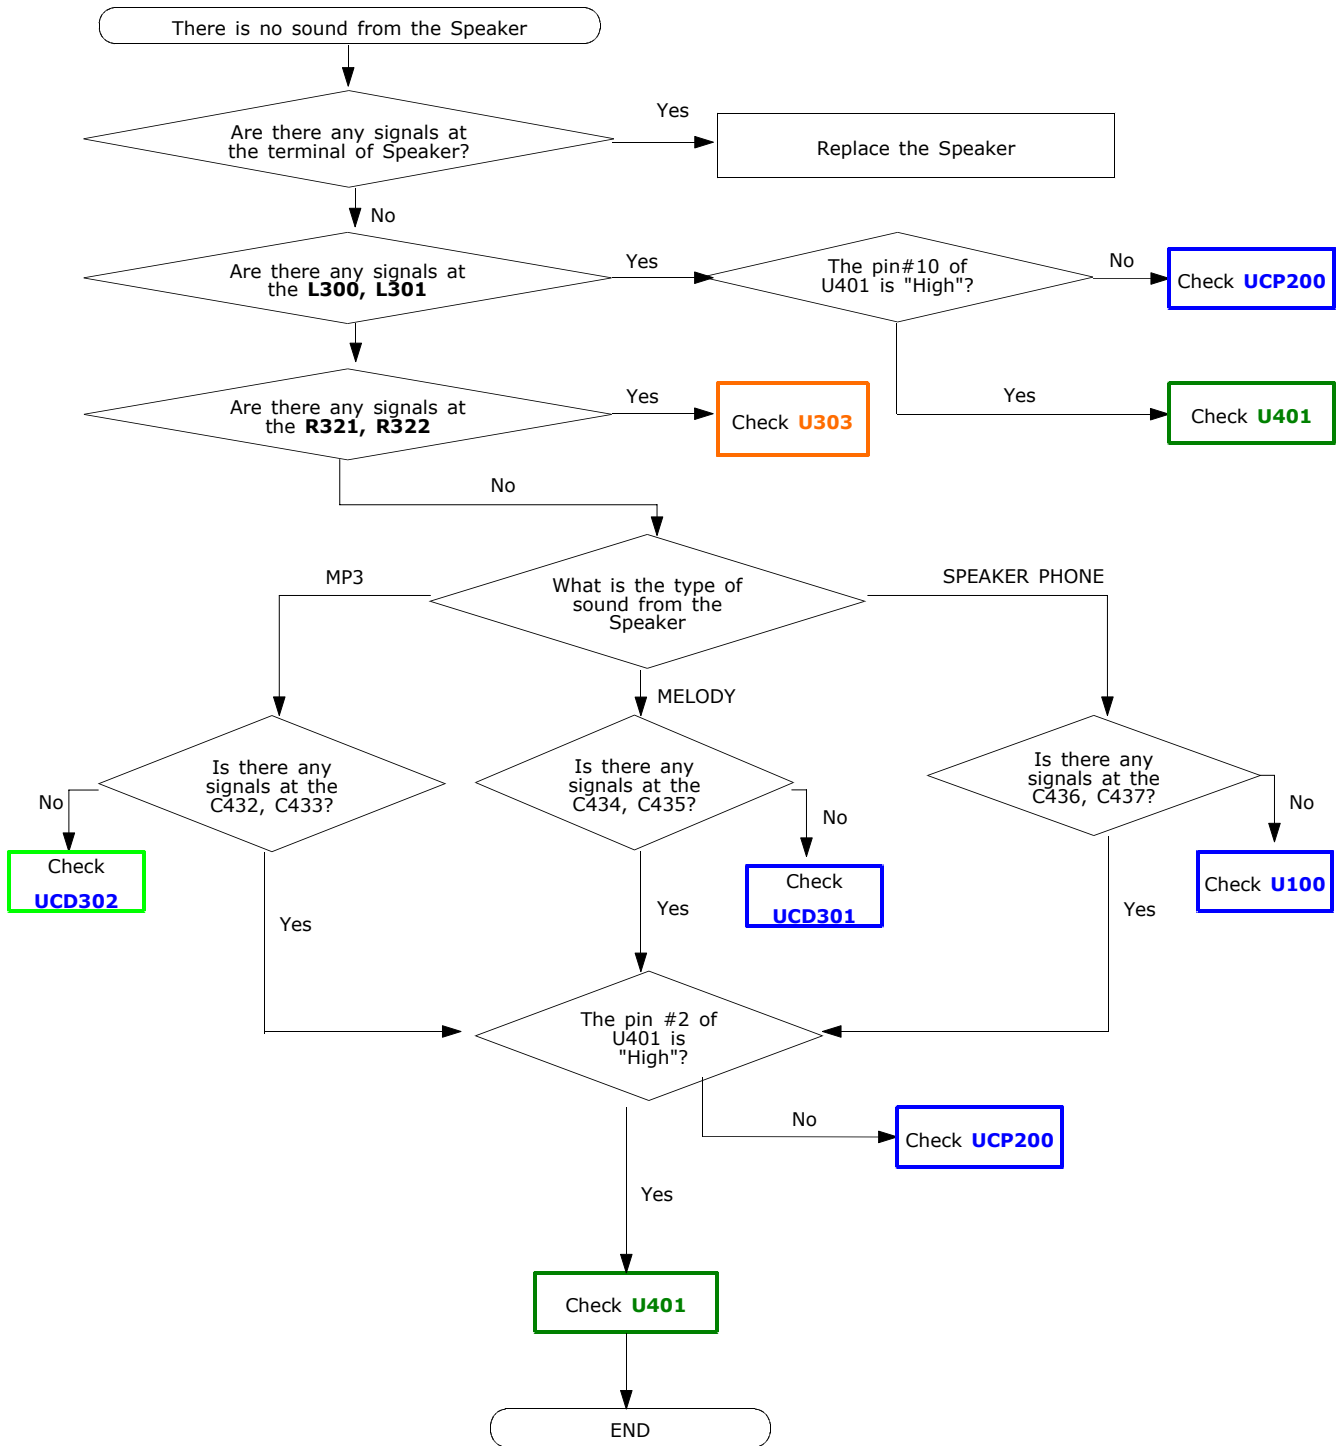

9. Flow Chart of Troubleshooting

9-1. Baseband

9-1-1. Power ON

9-1-2. Initial

9-1-3. Sim Part

9-1-4. Microphone Part

9-1-5. Speaker Part_1(MP3, SPEAKER PHONE)

9-1-6. Speaker Part_2(RECEIVER)

9-1-7. Charging Part

Flow Chart of Troubleshooting

9-2. RF

9-2-1. EGSM RX

9-2-2. DCS RX

9-2-3. PCS RX

9-2-4. EGSM TX

9-2-5. DCS TX

9-2-6. PCS TX