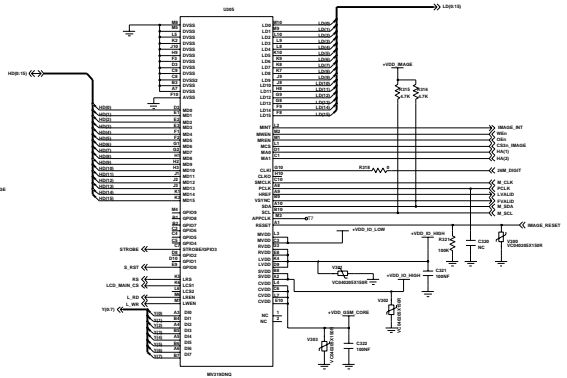

D500 Rev3.2

ASSY1

D500 Rev3.2 SLIDER

ASSY1

U307
KB10KB00M-F45C

MEMORY

BLUE TOOTH

LEVEL SHIFT

MELODY IC

IrDA

IMAGE_DSP