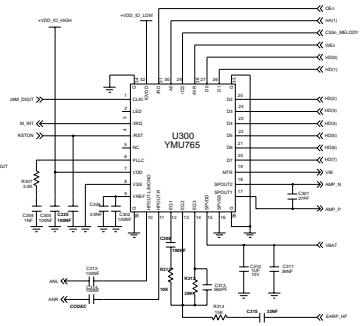

D500 Rev3.2

ASSY1

D500 Rev3.2 SLIDER

ASSY1

U307
KB10KB00M-F45C

MEMORY

BLUE TOOTH

LEVEL SHIFT

MELODY IC

IrDA

IMAGE_DSP