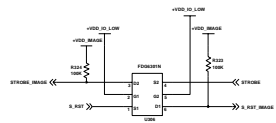

D500 Rev3.2

ASSY1

D500 Rev3.2 SLIDER

ASSY1

U307
KB10KB00M-F45C

MEMORY

BLUE TOOTH

LEVEL SHIFT