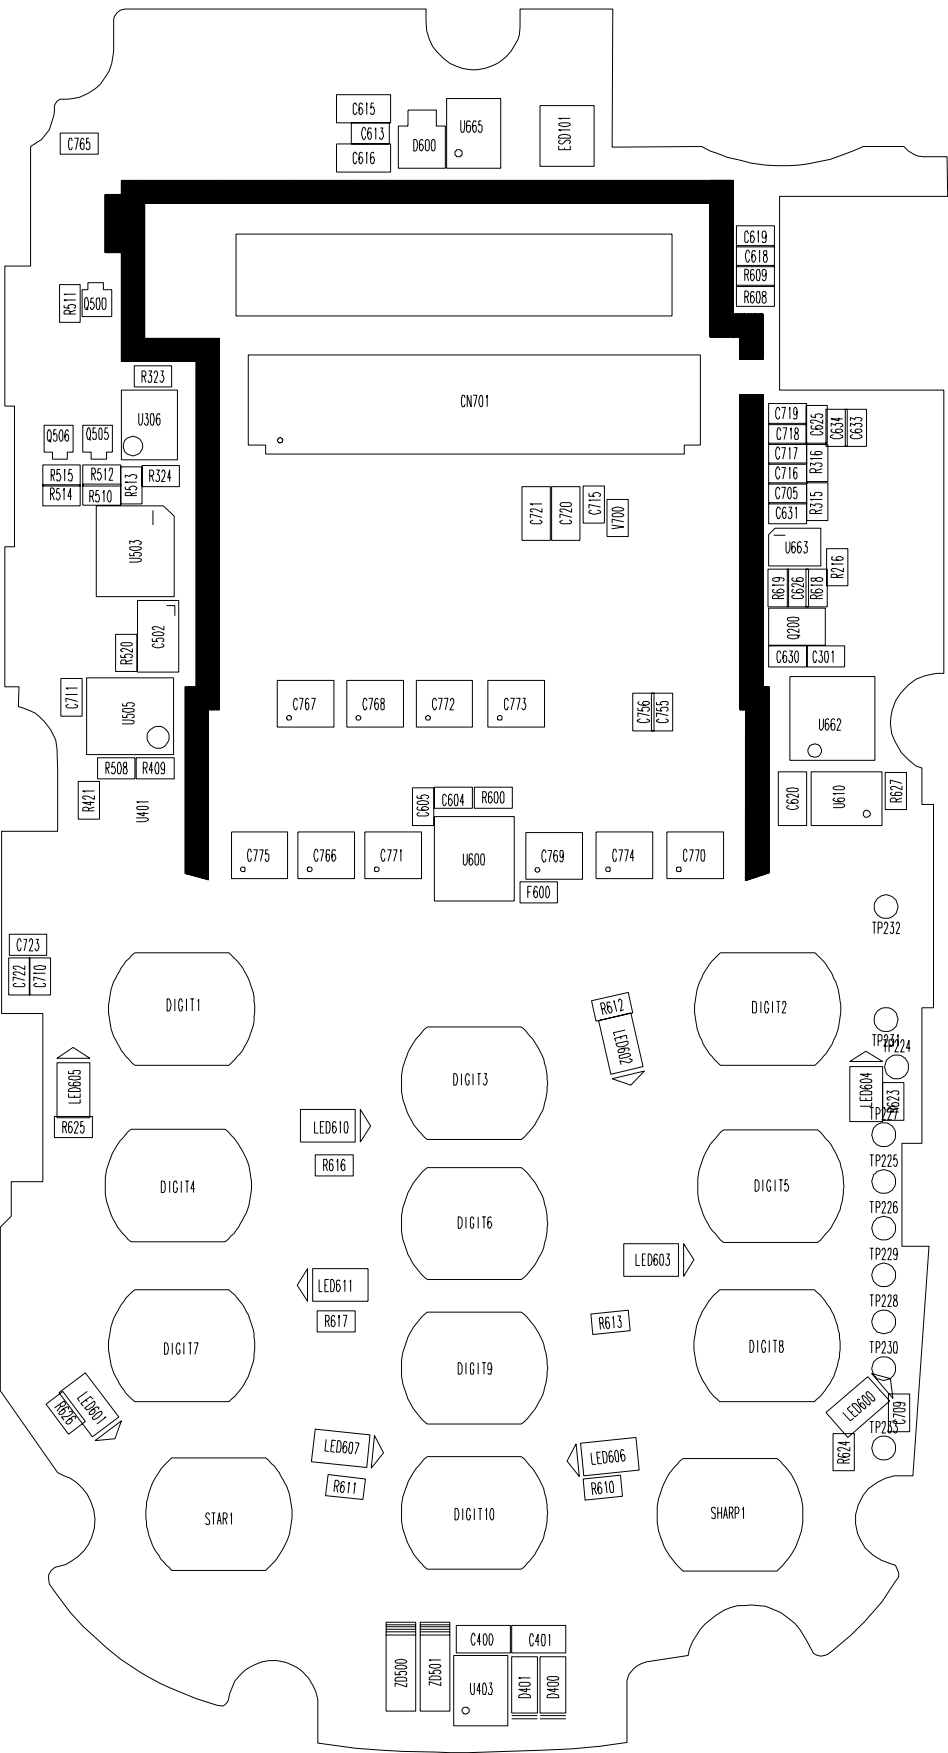

D500 Rev3.2

ASSY1

D500 Rev3.2 SLIDER

ASSY1

U307
KB10KB00M-F45C

MEMORY

BLUE TOOTH

LEVEL SHIFT