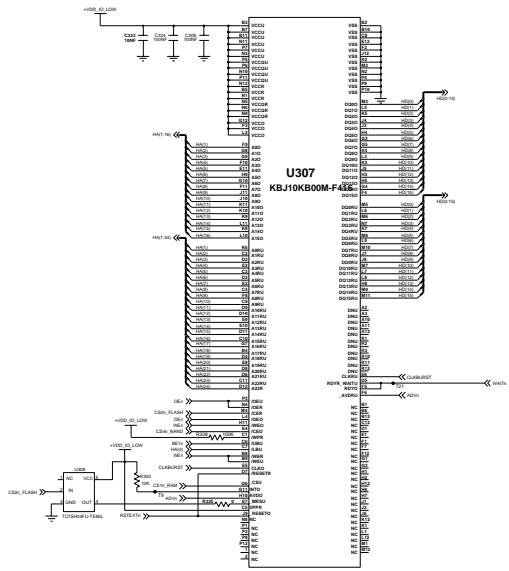

D500 Rev3.2

ASSY1

D500 Rev3.2 SLIDER

ASSY1

U307
KB10KB00M-F45C

MEMORY

BLUE TOOTH

LEVEL SHIFT

MELODY IC

IrDA

IMAGE_DSP