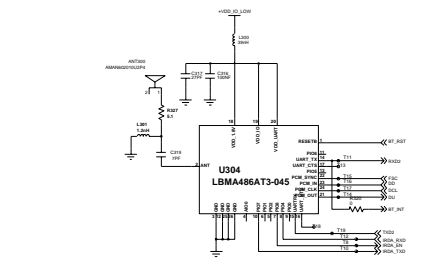

D500 Rev3.2

ASSY1

D500 Rev3.2 SLIDER

ASSY1

U307
KB10KB00M-F45C

MEMORY

BLUE TOOTH

LEVEL SHIFT

MELODY IC

IrDA

IMAGE_DSP