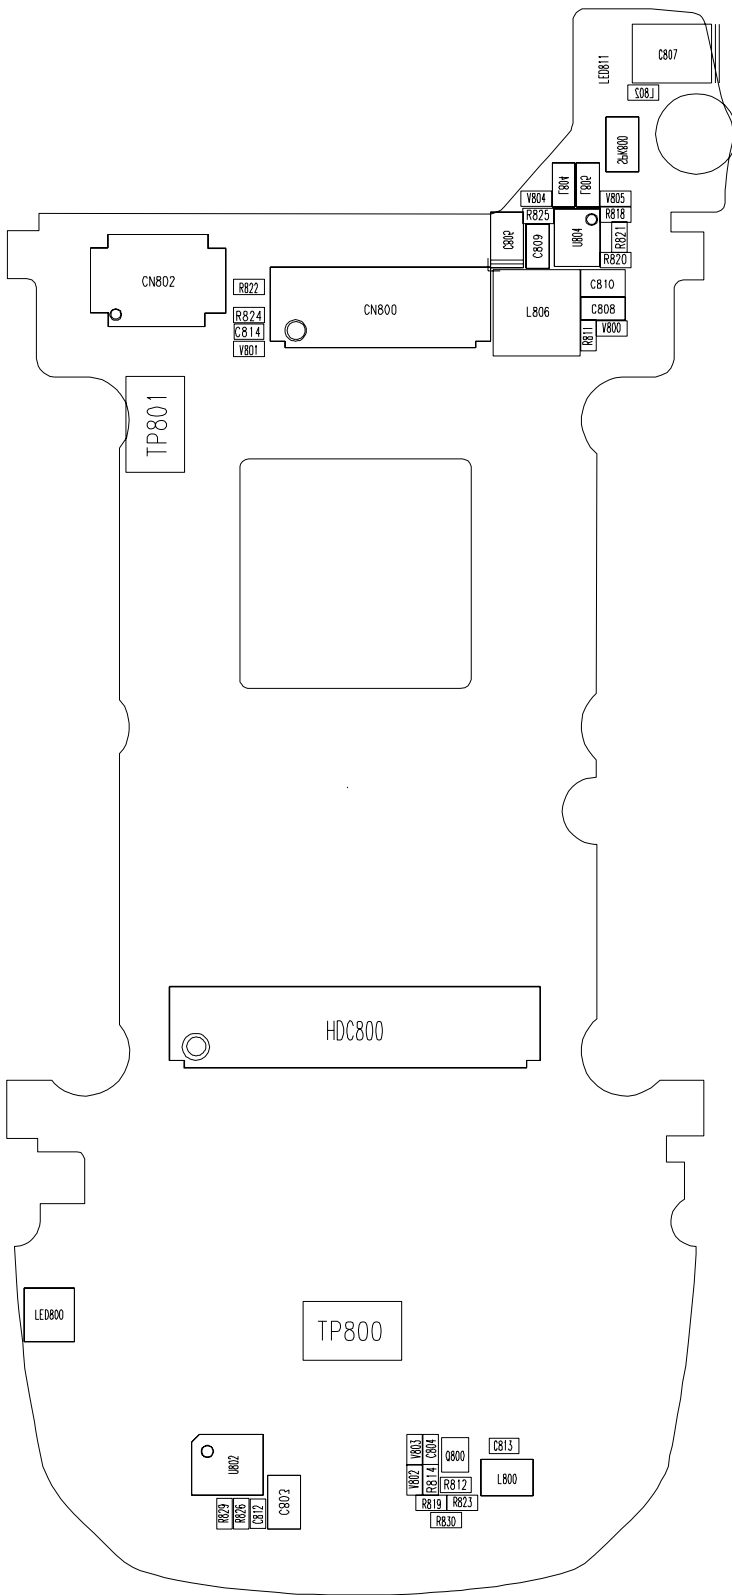

D500 Rev3.2

ASSY1

D500 Rev3.2 SLIDER

ASSY1

U307
KB10KB00M-F45C

MEMORY

BLUE TOOTH

LEVEL SHIFT

MELODY IC

IrDA

IMAGE_DSP