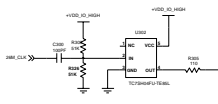

D500 Rev3.2

ASSY1

D500 Rev3.2 SLIDER

ASSY1

U307
KB10KB00M-F45C

MEMORY

BLUE TOOTH

LEVEL SHIFT