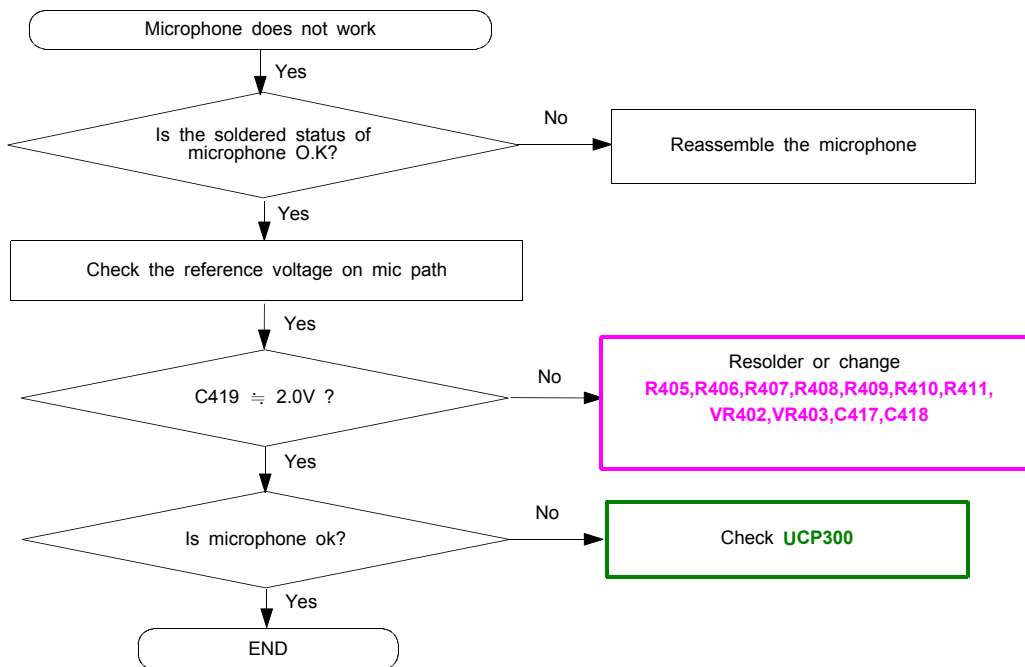

10. Flow Chart of Troubleshooting

10-1. Baseband

10-1-1. Power ON

Flow Chart of Troubleshooting

10-1-2. System Initial

10-1-3. Sim Part

Flow Chart of Troubleshooting

10-1-4. Charging Part

10-1-5. Microphone Part

10-1-6. Receiver Part

10-1-7. Speaker Part

Flow Chart of Troubleshooting

10-1-8. Radio Part

10-1-9. LCD

10-2.RF
10-2-1. EGSM Rx

10-2-2. DCS Rx