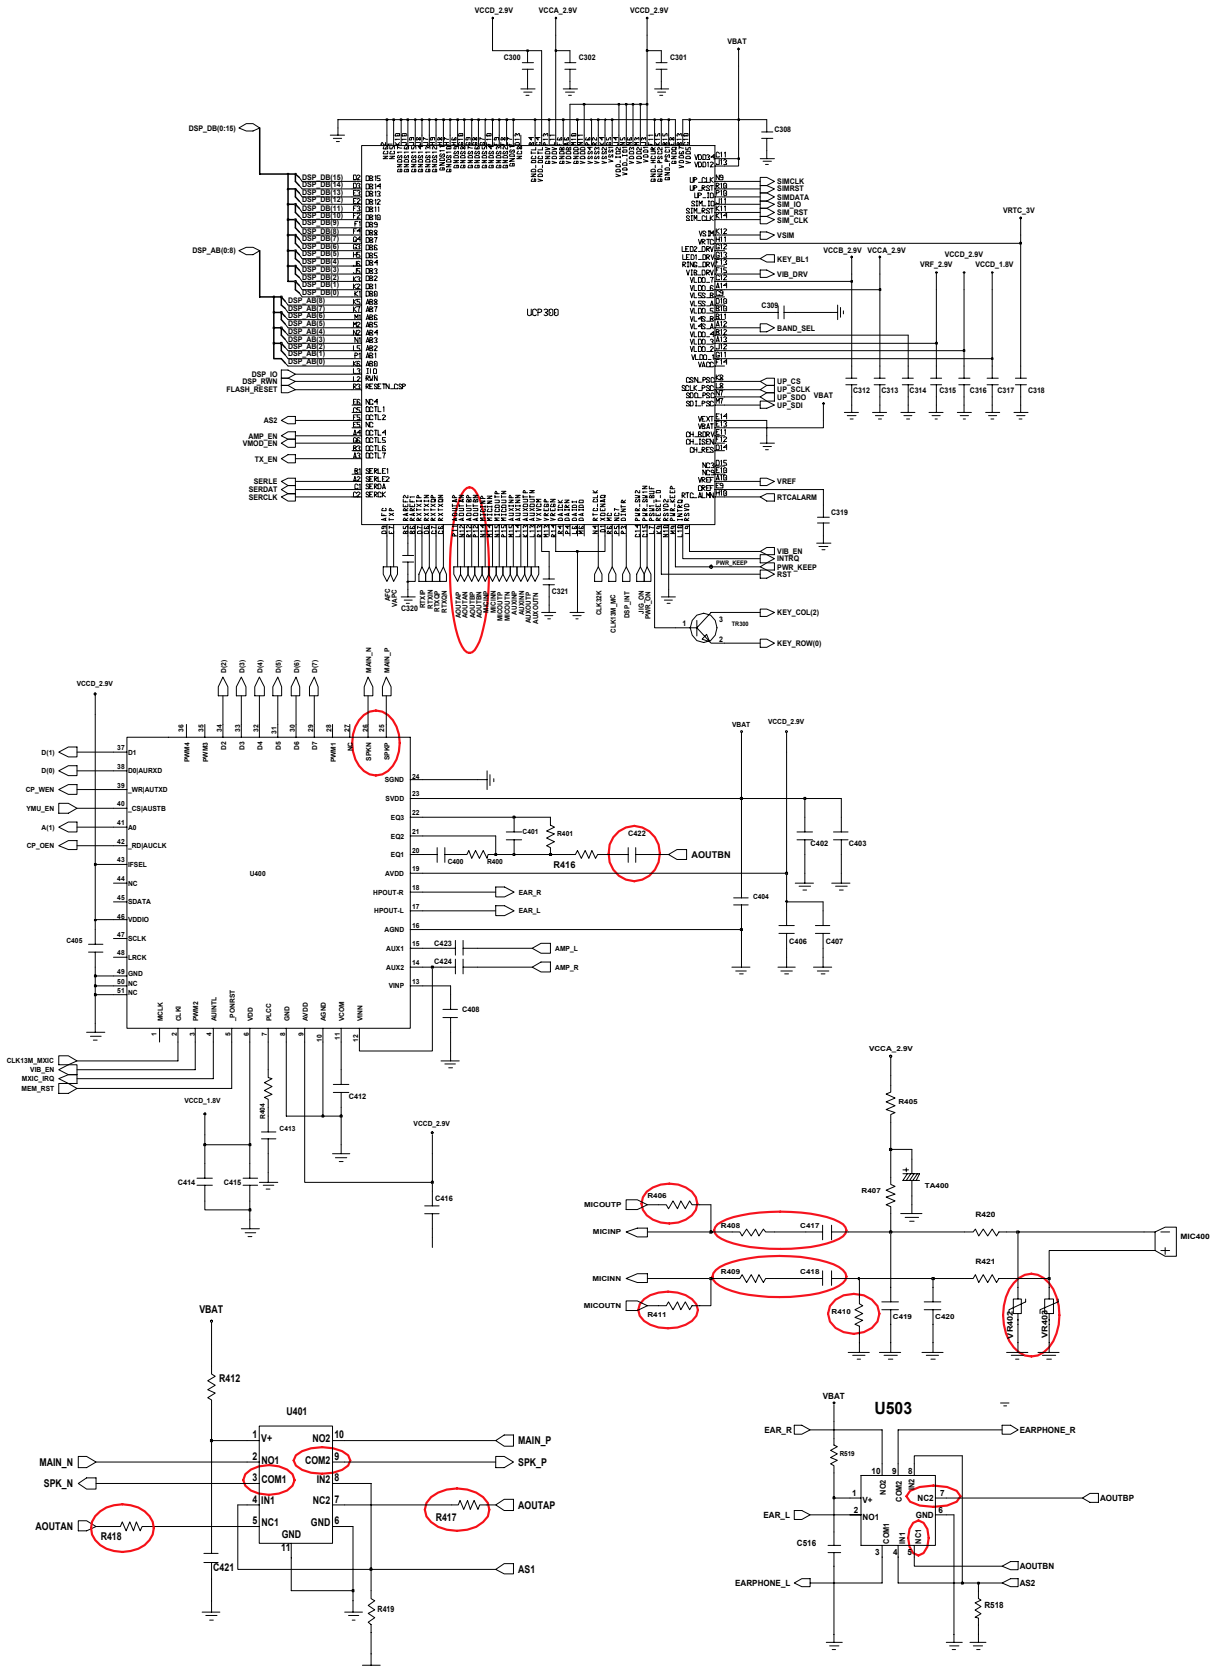

10. Flow Chart of Troubleshooting

10-1. Baseband

10-1-1. Power ON

Flow Chart of Troubleshooting

10-1-2. System Initial

10-1-3. Sim Part

Flow Chart of Troubleshooting

10-1-4. Charging Part

10-1-5. Microphone Part

10-1-6. Receiver Part

10-1-7. Speaker Part

Flow Chart of Troubleshooting

10-1-8. Radio Part

10-1-9. LCD

10-2.RF
10-2-1. EGSM Rx

10-2-2. DCS Rx

10-2-3. EGSM Tx

10-2-4. DCS Tx

Flow Chart of Troubleshooting