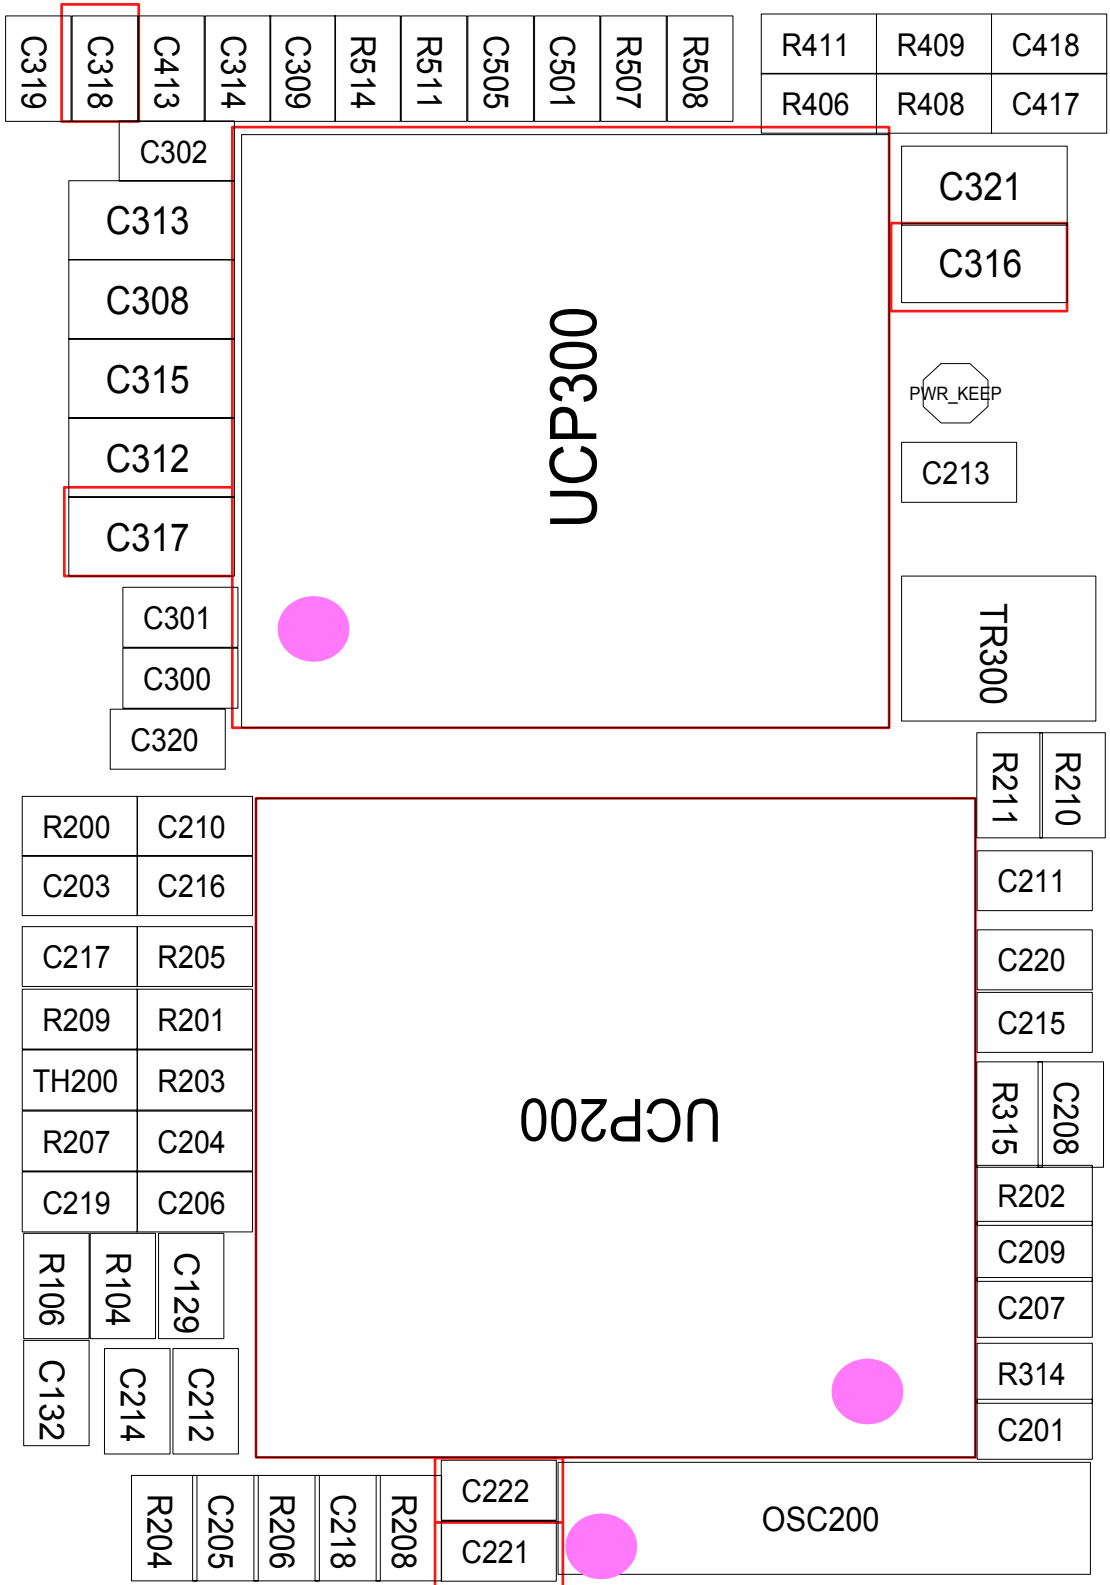

10. Flow Chart of Troubleshooting

10-1. Baseband

10-1-1. Power ON

Flow Chart of Troubleshooting

10-1-2. System Initial

10-1-3. Sim Part

Flow Chart of Troubleshooting

10-1-4. Charging Part

10-1-5. Microphone Part

10-1-6. Receiver Part

10-1-7. Speaker Part

Flow Chart of Troubleshooting

10-1-8. Radio Part

10-1-9. LCD

10-2.RF
10-2-1. EGSM Rx

10-2-2. DCS Rx

10-2-3. EGSM Tx

10-2-4. DCS Tx

Flow Chart of Troubleshooting