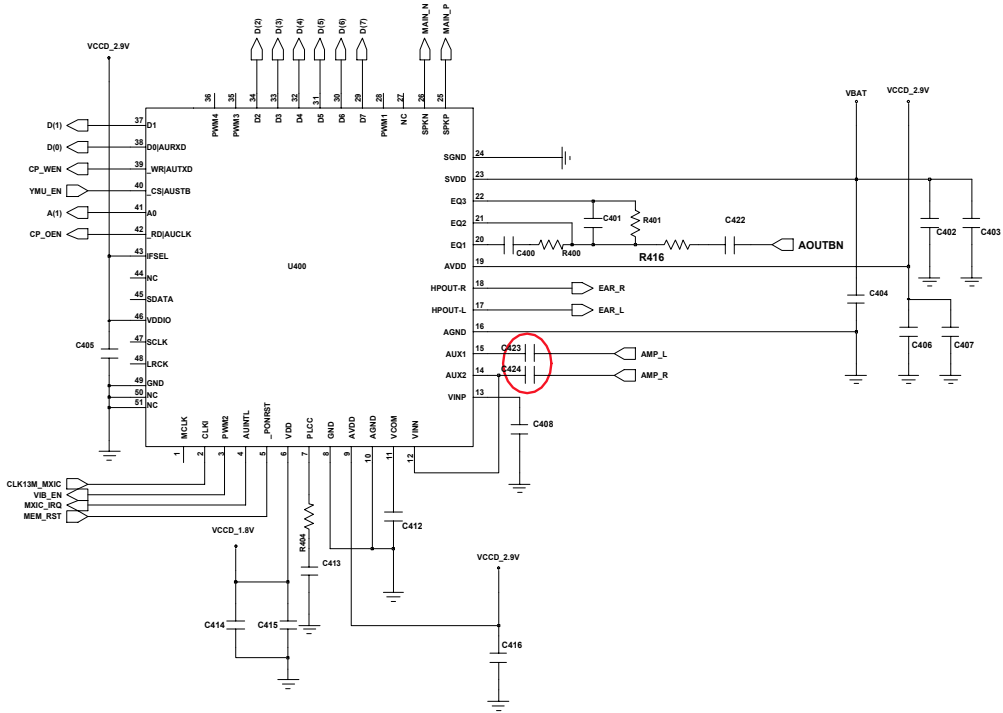

10. Flow Chart of Troubleshooting

10-1. Baseband

10-1-1. Power ON

Flow Chart of Troubleshooting

10-1-2. System Initial

10-1-3. Sim Part

Flow Chart of Troubleshooting

10-1-4. Charging Part

10-1-5. Microphone Part

10-1-6. Receiver Part

10-1-7. Speaker Part

Flow Chart of Troubleshooting

10-1-8. Radio Part

10-1-9. LCD

10-2.RF
10-2-1. EGSM Rx

10-2-2. DCS Rx

10-2-3. EGSM Tx

10-2-4. DCS Tx

Flow Chart of Troubleshooting