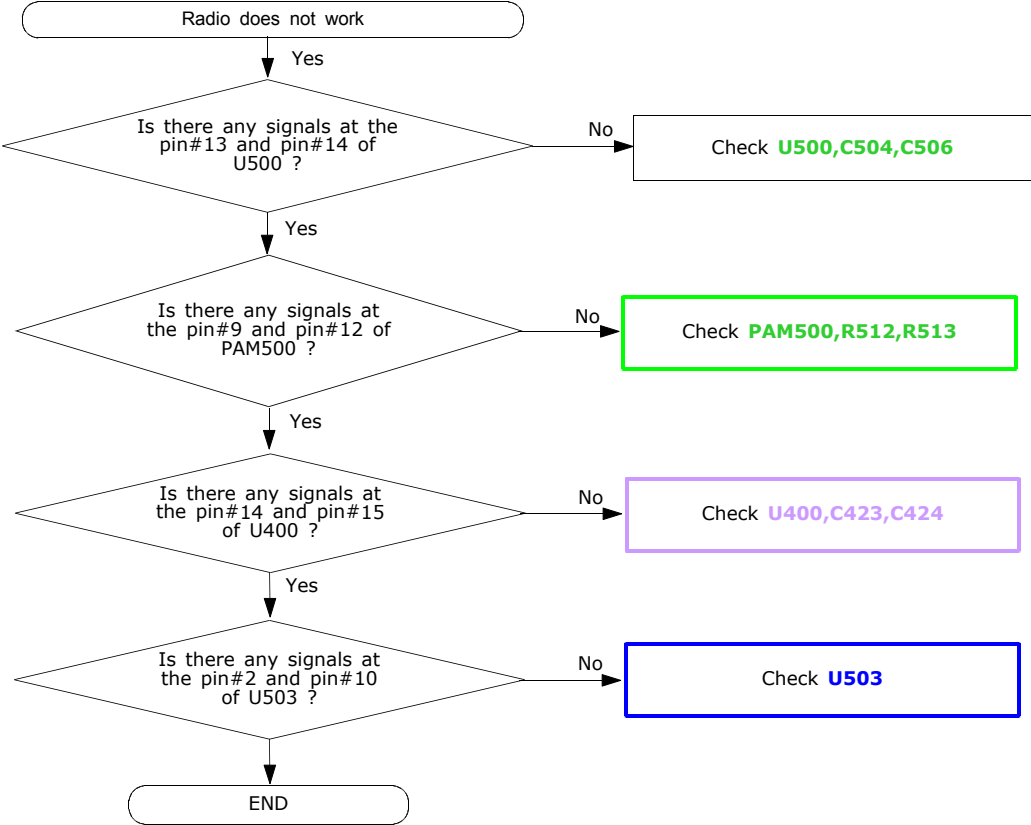

10. Flow Chart of Troubleshooting

10-1. Baseband

10-1-1. Power ON

Flow Chart of Troubleshooting

10-1-2. System Initial

10-1-3. Sim Part

Flow Chart of Troubleshooting

10-1-4. Charging Part

10-1-5. Microphone Part

10-1-6. Receiver Part

10-1-7. Speaker Part

Flow Chart of Troubleshooting

10-1-8. Radio Part

10-1-9. LCD

10-2.RF
10-2-1. EGSM Rx

10-2-2. DCS Rx

10-2-3. EGSM Tx

10-2-4. DCS Tx

Flow Chart of Troubleshooting