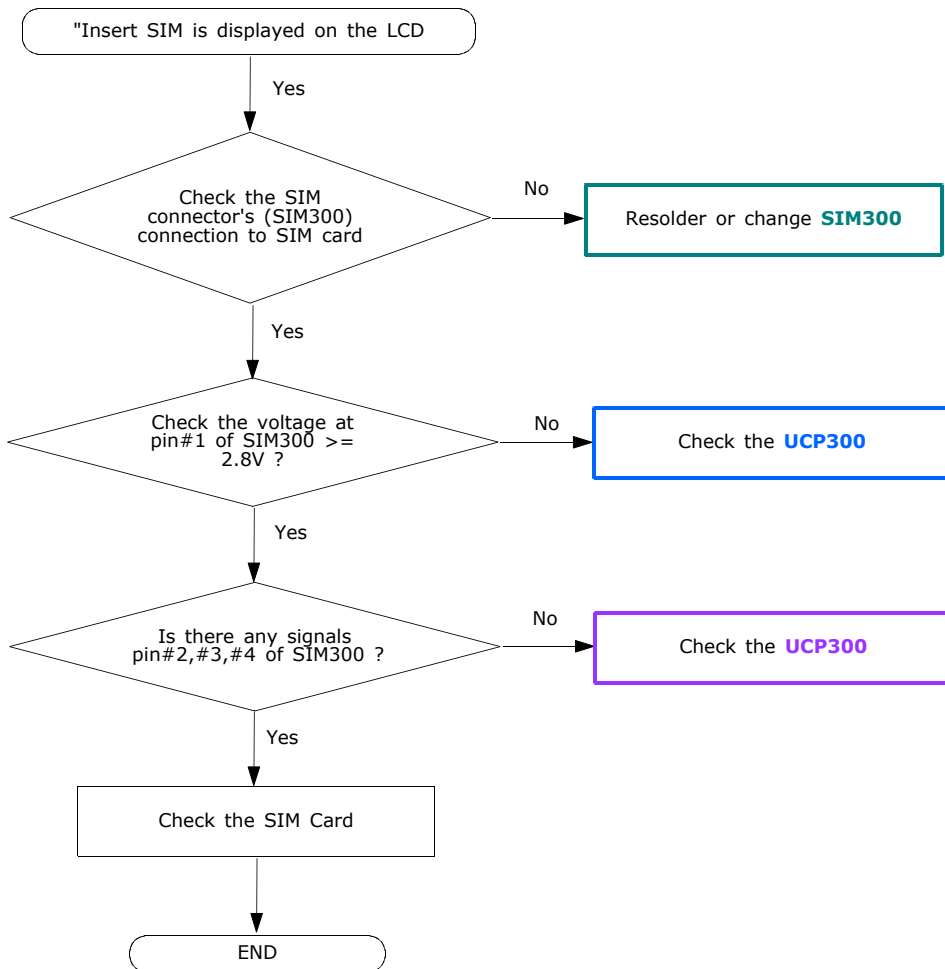

10. Flow Chart of Troubleshooting

10-1. Baseband

10-1-1. Power ON

Flow Chart of Troubleshooting

10-1-2. System Initial

10-1-3. Sim Part

Flow Chart of Troubleshooting

10-1-4. Charging Part

10-1-5. Microphone Part

10-1-6. Receiver Part

10-1-7. Speaker Part

Flow Chart of Troubleshooting

10-1-8. Radio Part

10-1-9. LCD

10-2.RF
10-2-1. EGSM Rx

10-2-2. DCS Rx

10-2-3. EGSM Tx

10-2-4. DCS Tx

Flow Chart of Troubleshooting