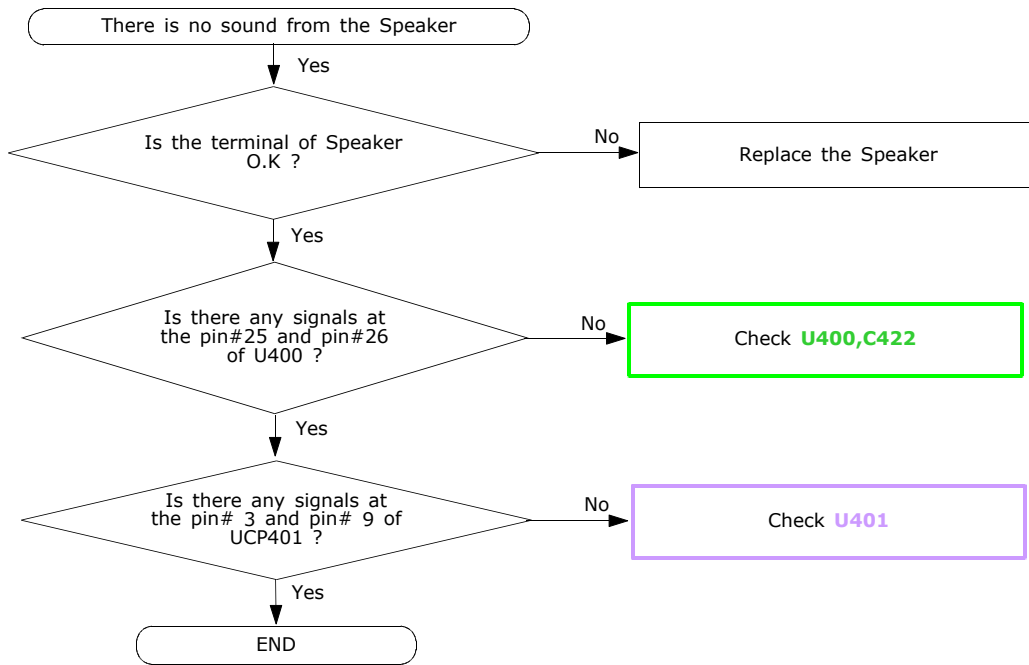

10. Flow Chart of Troubleshooting

10-1. Baseband

10-1-1. Power ON

Flow Chart of Troubleshooting

10-1-2. System Initial

10-1-3. Sim Part

Flow Chart of Troubleshooting

10-1-4. Charging Part

10-1-5. Microphone Part

10-1-6. Receiver Part

10-1-7. Speaker Part

Flow Chart of Troubleshooting

10-1-8. Radio Part

10-1-9. LCD

10-2.RF
10-2-1. EGSM Rx

10-2-2. DCS Rx

10-2-3. EGSM Tx

10-2-4. DCS Tx

Flow Chart of Troubleshooting