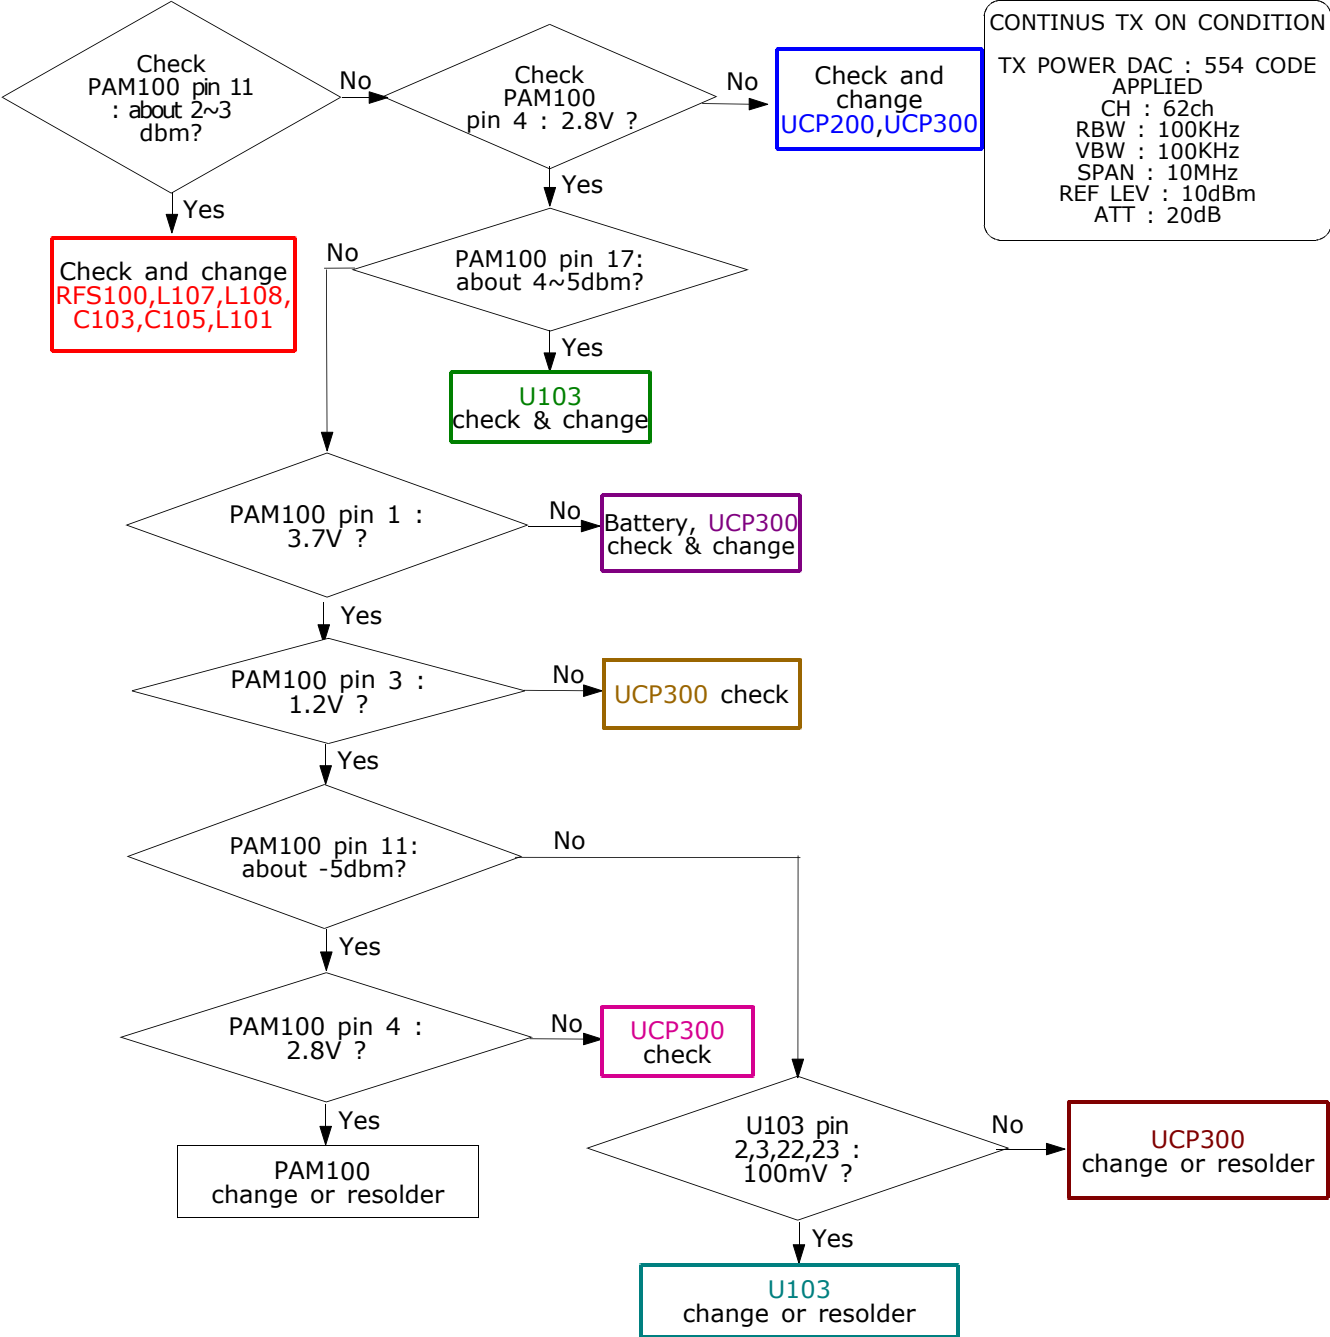

10. Flow Chart of Troubleshooting

10-1. Baseband

10-1-1. Power ON

Flow Chart of Troubleshooting

10-1-2. System Initial

10-1-3. Sim Part

Flow Chart of Troubleshooting

10-1-4. Charging Part

10-1-5. Microphone Part

10-1-6. Receiver Part

10-1-7. Speaker Part

Flow Chart of Troubleshooting

10-1-8. Radio Part

10-1-9. LCD

10-2.RF
10-2-1. EGSM Rx

10-2-2. DCS Rx

10-2-3. EGSM Tx

10-2-4. DCS Tx

Flow Chart of Troubleshooting