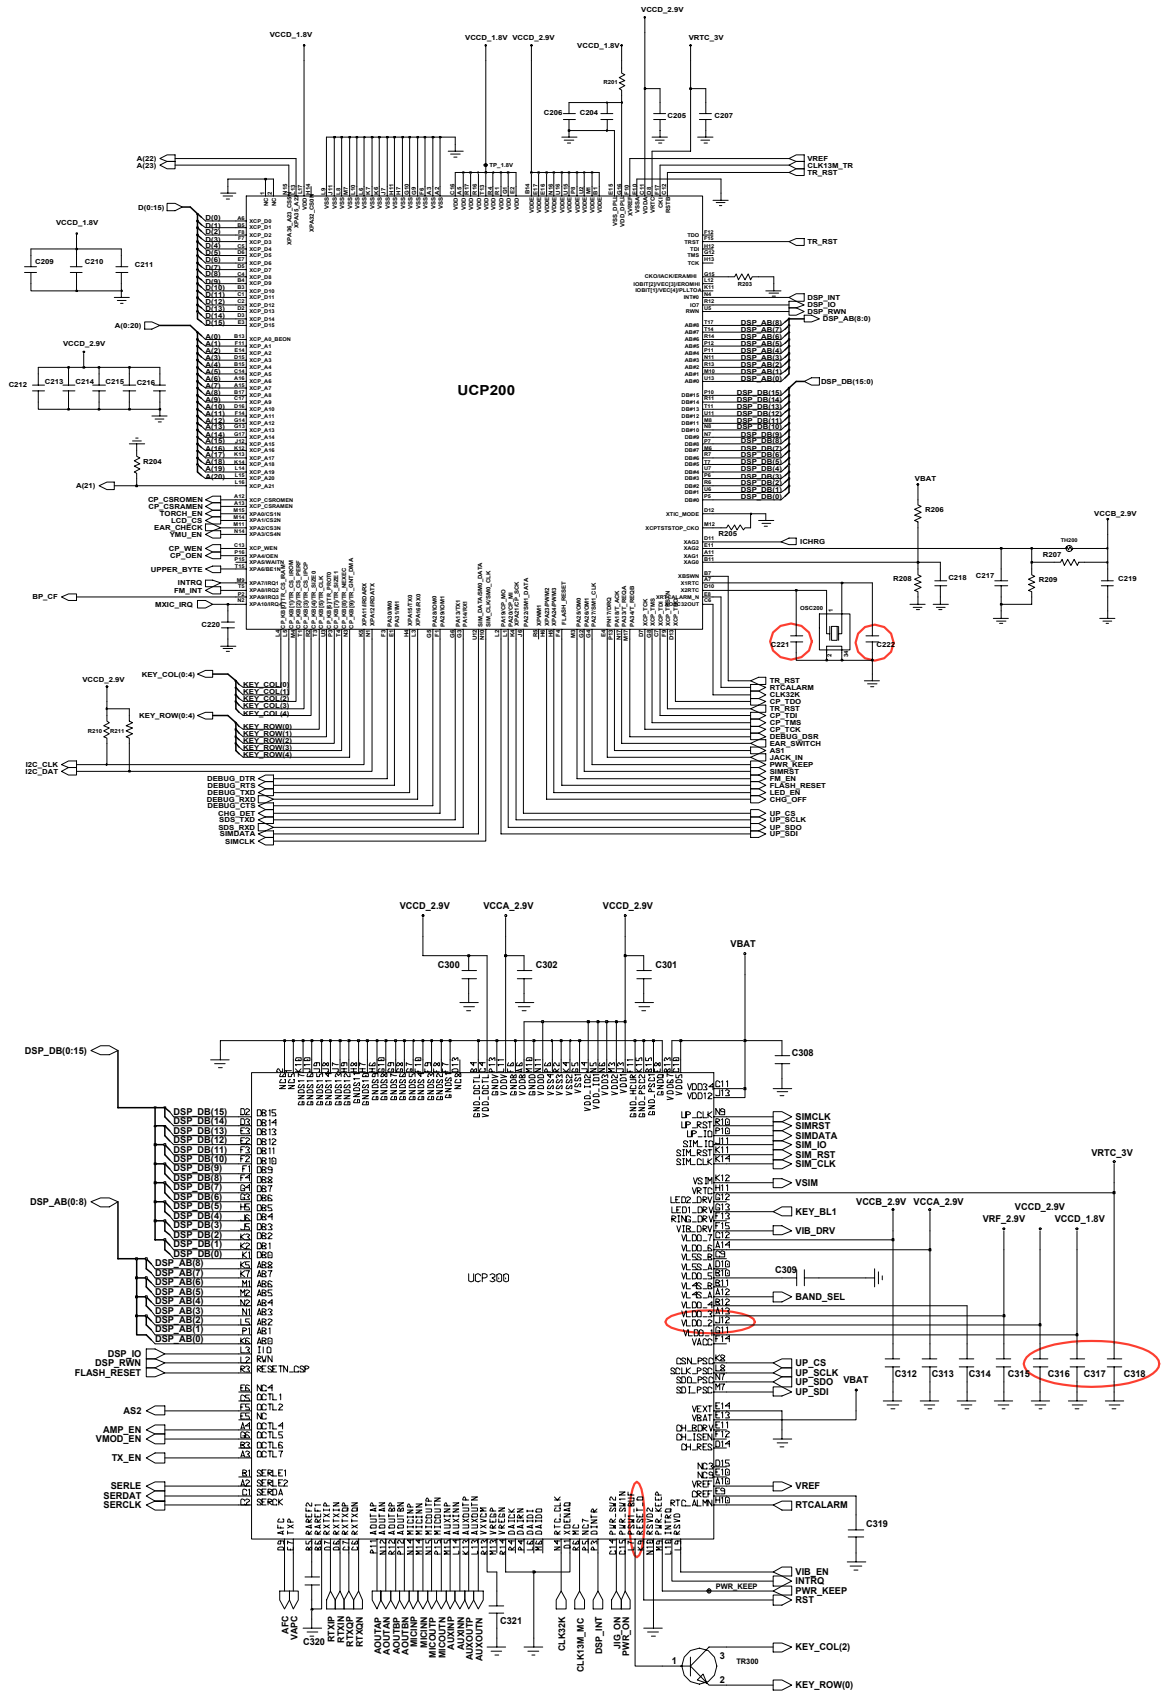

10. Flow Chart of Troubleshooting

10-1. Baseband

10-1-1. Power ON

Flow Chart of Troubleshooting

10-1-2. System Initial

10-1-3. Sim Part

Flow Chart of Troubleshooting

10-1-4. Charging Part

10-1-5. Microphone Part

10-1-6. Receiver Part

10-1-7. Speaker Part

Flow Chart of Troubleshooting

10-1-8. Radio Part

10-1-9. LCD

10-2.RF
10-2-1. EGSM Rx

10-2-2. DCS Rx

10-2-3. EGSM Tx

10-2-4. DCS Tx

Flow Chart of Troubleshooting