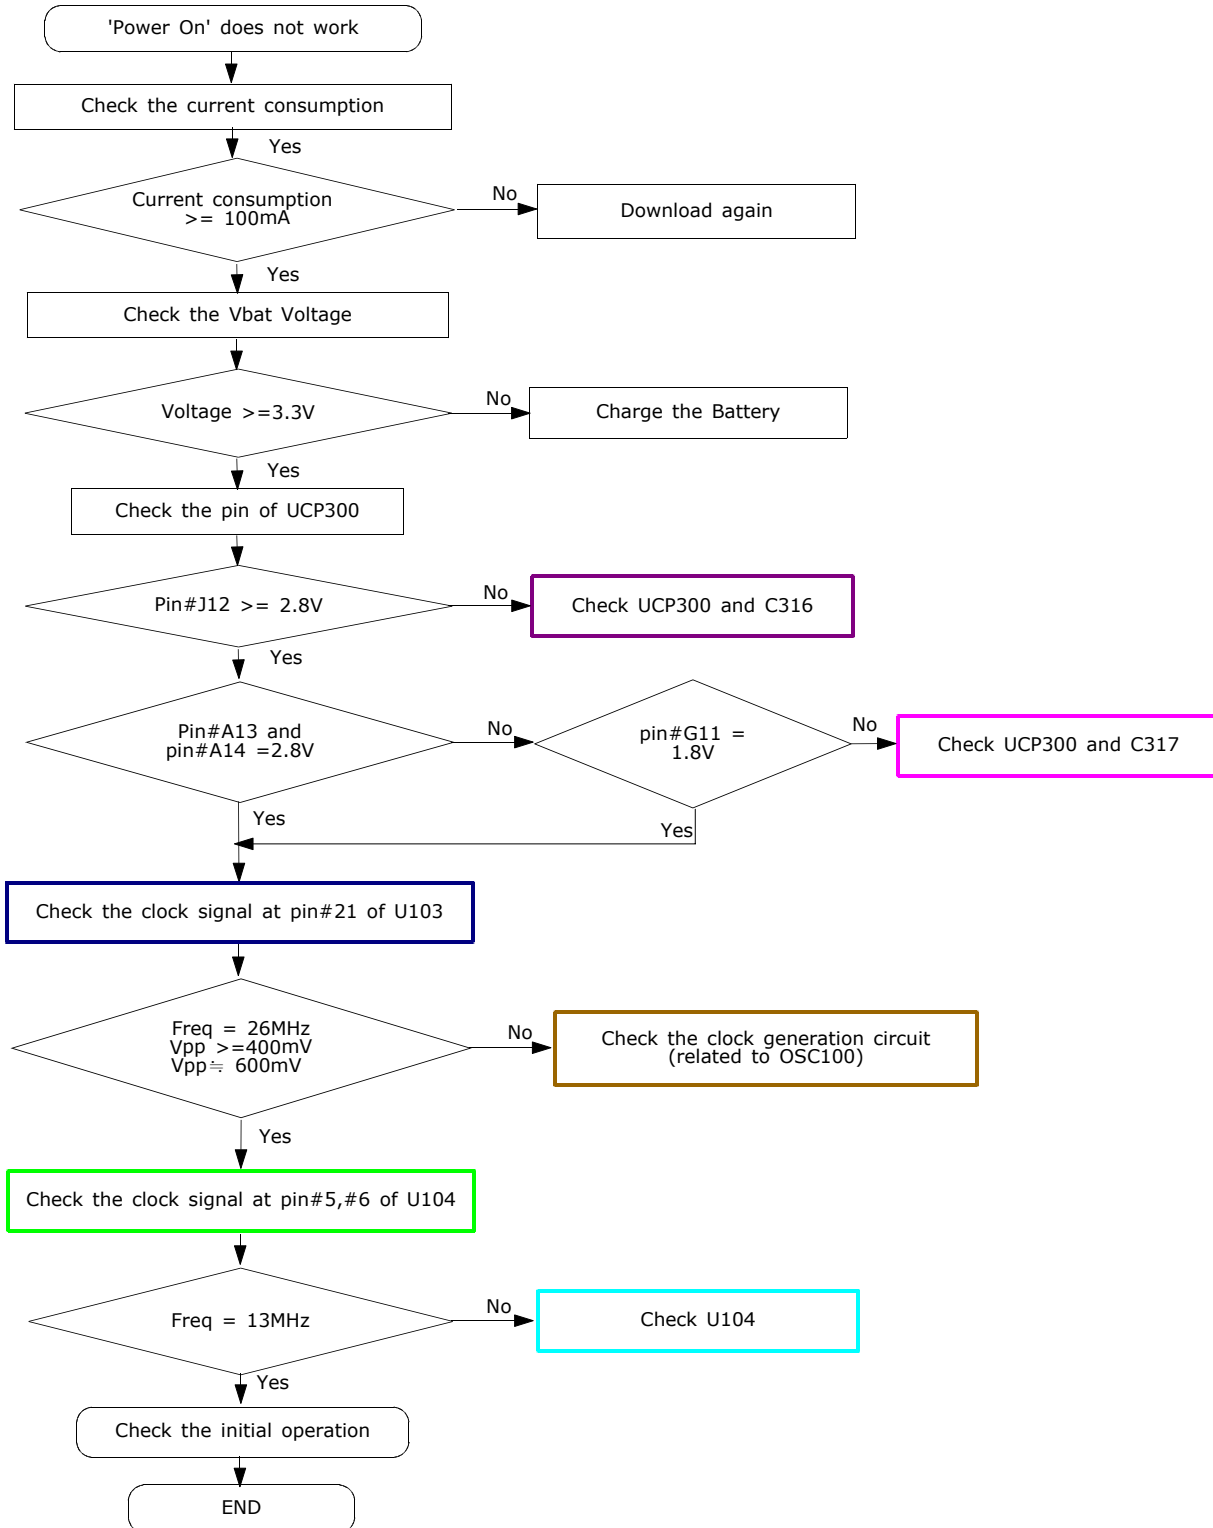

10. Flow Chart of Troubleshooting

10-1. Baseband

10-1-1. Power ON

Flow Chart of Troubleshooting

10-1-2. System Initial

10-1-3. Sim Part

Flow Chart of Troubleshooting

10-1-4. Charging Part

10-1-5. Microphone Part

10-1-6. Receiver Part

10-1-7. Speaker Part

Flow Chart of Troubleshooting

10-1-8. Radio Part

10-1-9. LCD

10-2.RF
10-2-1. EGSM Rx

10-2-2. DCS Rx

10-2-3. EGSM Tx

10-2-4. DCS Tx

Flow Chart of Troubleshooting