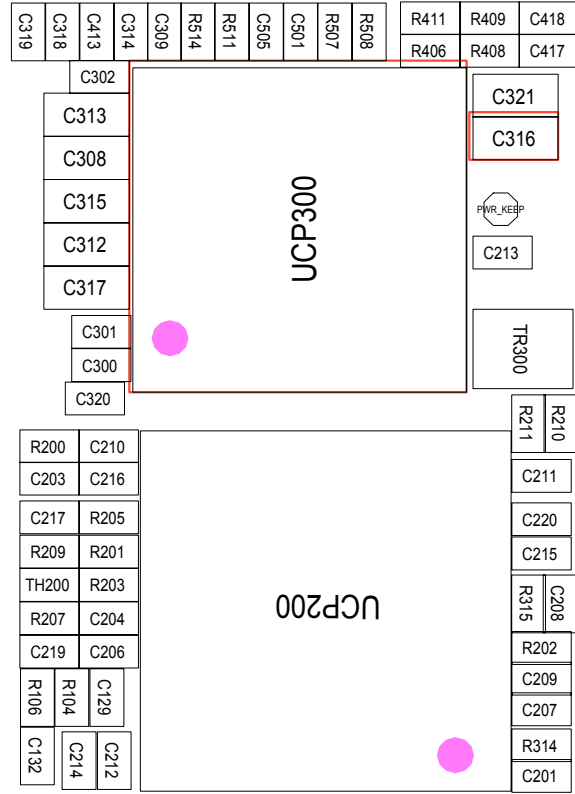

10. Flow Chart of Troubleshooting

10-1. Baseband

10-1-1. Power ON

Flow Chart of Troubleshooting

10-1-2. System Initial

10-1-3. Sim Part

Flow Chart of Troubleshooting

10-1-4. Charging Part

10-1-5. Microphone Part

10-1-6. Receiver Part

10-1-7. Speaker Part

Flow Chart of Troubleshooting

10-1-8. Radio Part

10-1-9. LCD

10-2.RF
10-2-1. EGSM Rx

10-2-2. DCS Rx

10-2-3. EGSM Tx

10-2-4. DCS Tx

Flow Chart of Troubleshooting