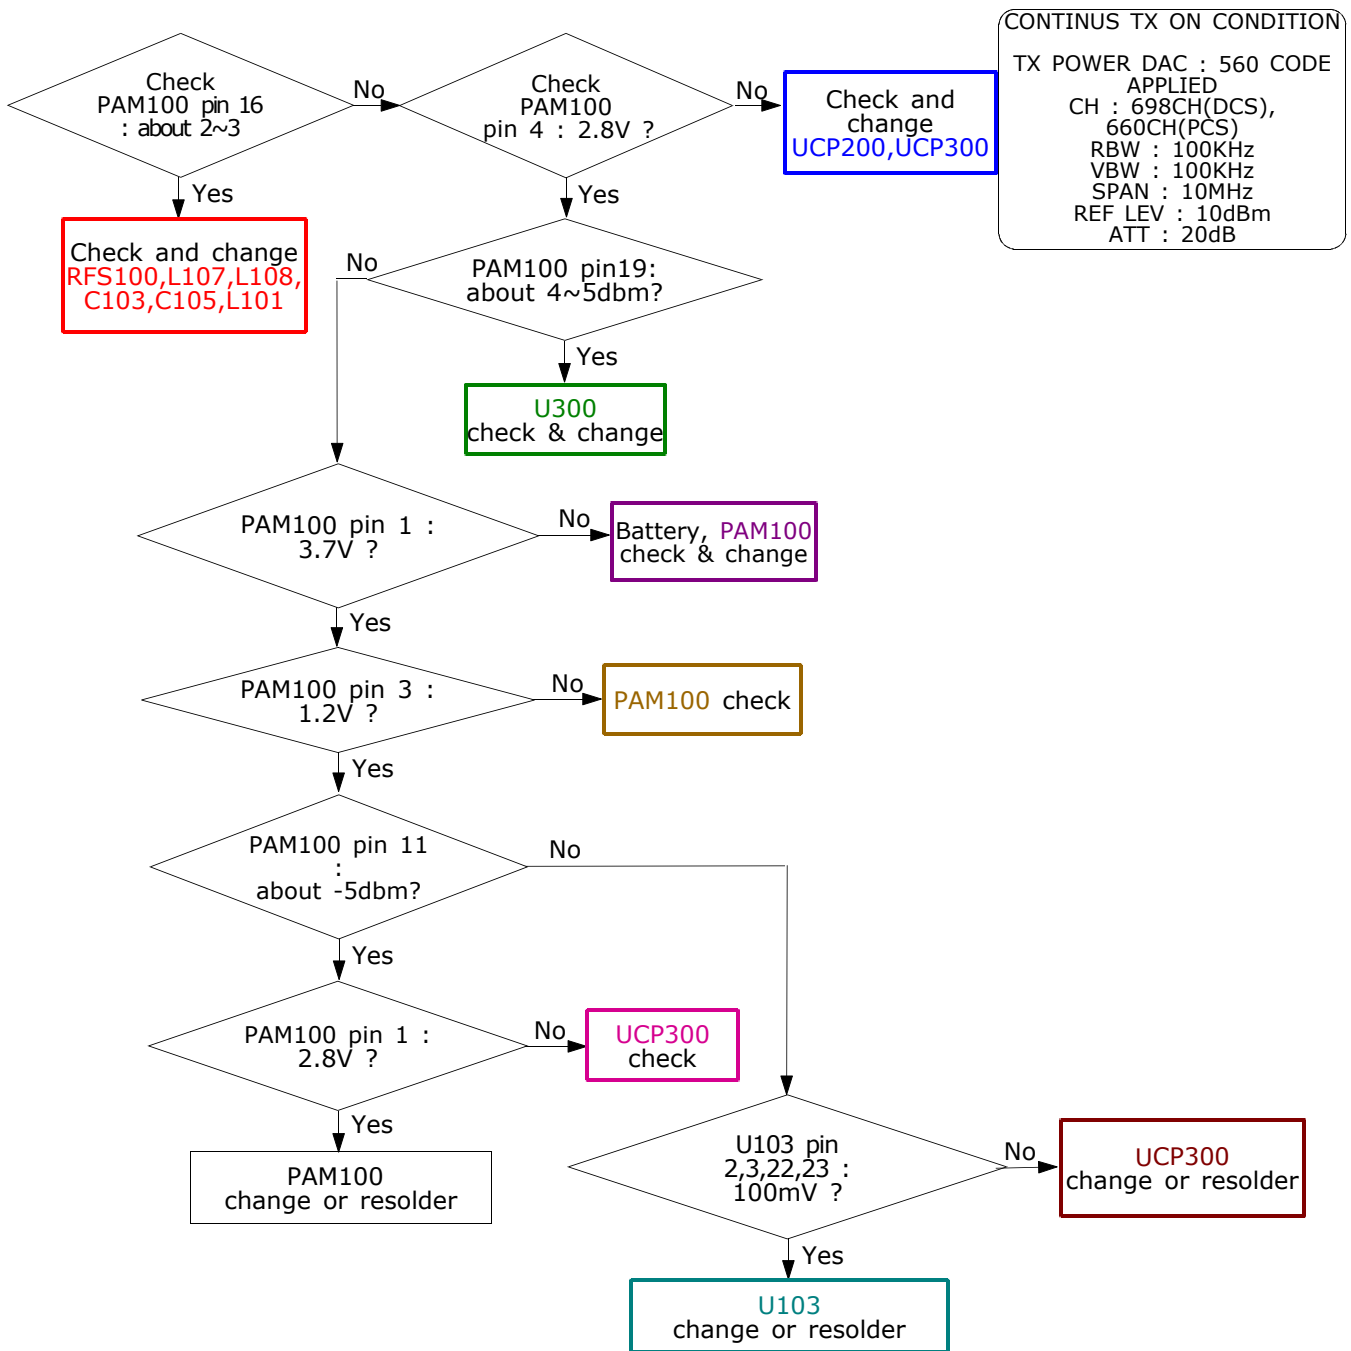

10. Flow Chart of Troubleshooting

10-1. Baseband

10-1-1. Power ON

Flow Chart of Troubleshooting

10-1-2. System Initial

10-1-3. Sim Part

Flow Chart of Troubleshooting

10-1-4. Charging Part

10-1-5. Microphone Part

10-1-6. Receiver Part

10-1-7. Speaker Part

Flow Chart of Troubleshooting

10-1-8. Radio Part

10-1-9. LCD

10-2.RF
10-2-1. EGSM Rx

10-2-2. DCS Rx

10-2-3. EGSM Tx

10-2-4. DCS Tx

Flow Chart of Troubleshooting