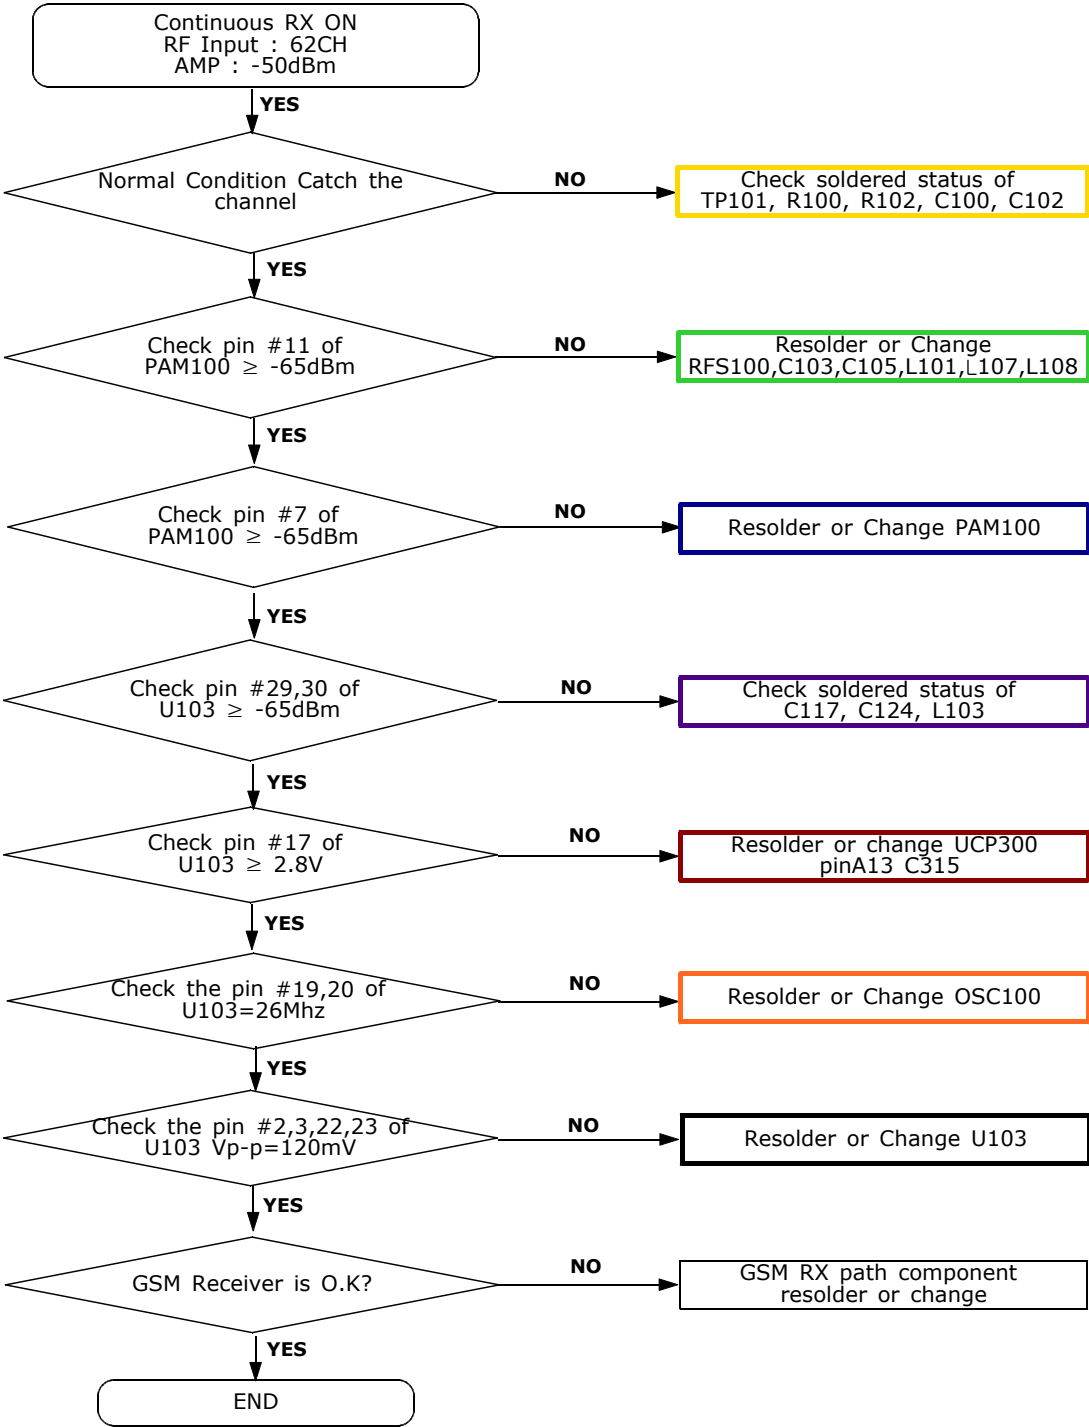

10. Flow Chart of Troubleshooting

10-1. Baseband

10-1-1. Power ON

Flow Chart of Troubleshooting

10-1-2. System Initial

10-1-3. Sim Part

Flow Chart of Troubleshooting

10-1-4. Charging Part

10-1-5. Microphone Part

10-1-6. Receiver Part

10-1-7. Speaker Part

Flow Chart of Troubleshooting

10-1-8. Radio Part

10-1-9. LCD

10-2.RF
10-2-1. EGSM Rx

10-2-2. DCS Rx

10-2-3. EGSM Tx

10-2-4. DCS Tx

Flow Chart of Troubleshooting