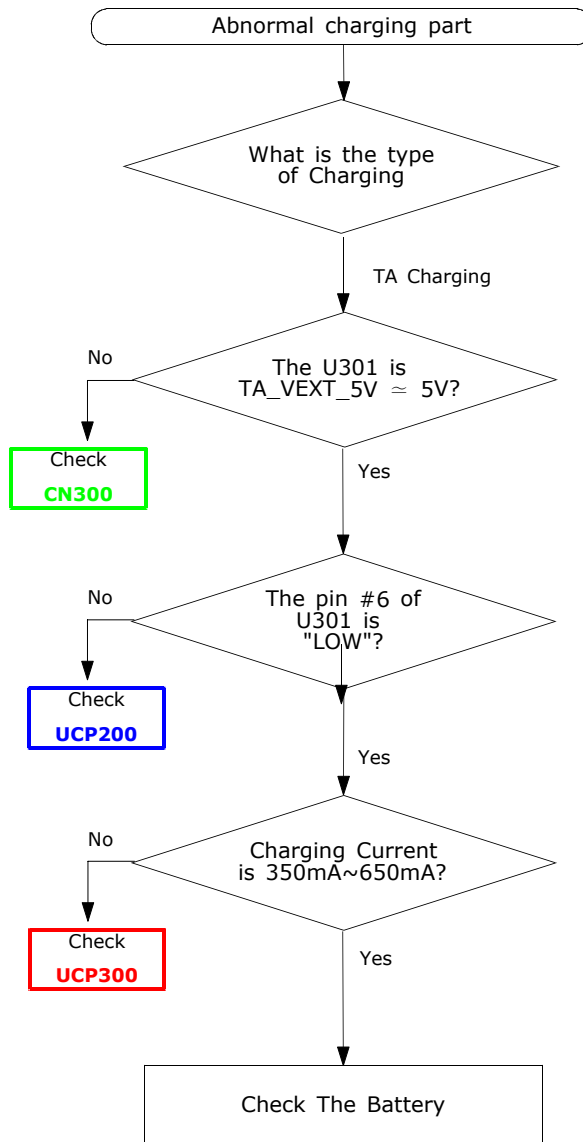

10. Flow Chart of Troubleshooting

10-1. Baseband

10-1-1. Power ON

Flow Chart of Troubleshooting

10-1-2. System Initial

10-1-3. Sim Part

Flow Chart of Troubleshooting

10-1-4. Charging Part

10-1-5. Microphone Part

10-1-6. Receiver Part

10-1-7. Speaker Part

Flow Chart of Troubleshooting

10-1-8. Radio Part

10-1-9. LCD

10-2.RF
10-2-1. EGSM Rx

10-2-2. DCS Rx

10-2-3. EGSM Tx

10-2-4. DCS Tx

Flow Chart of Troubleshooting