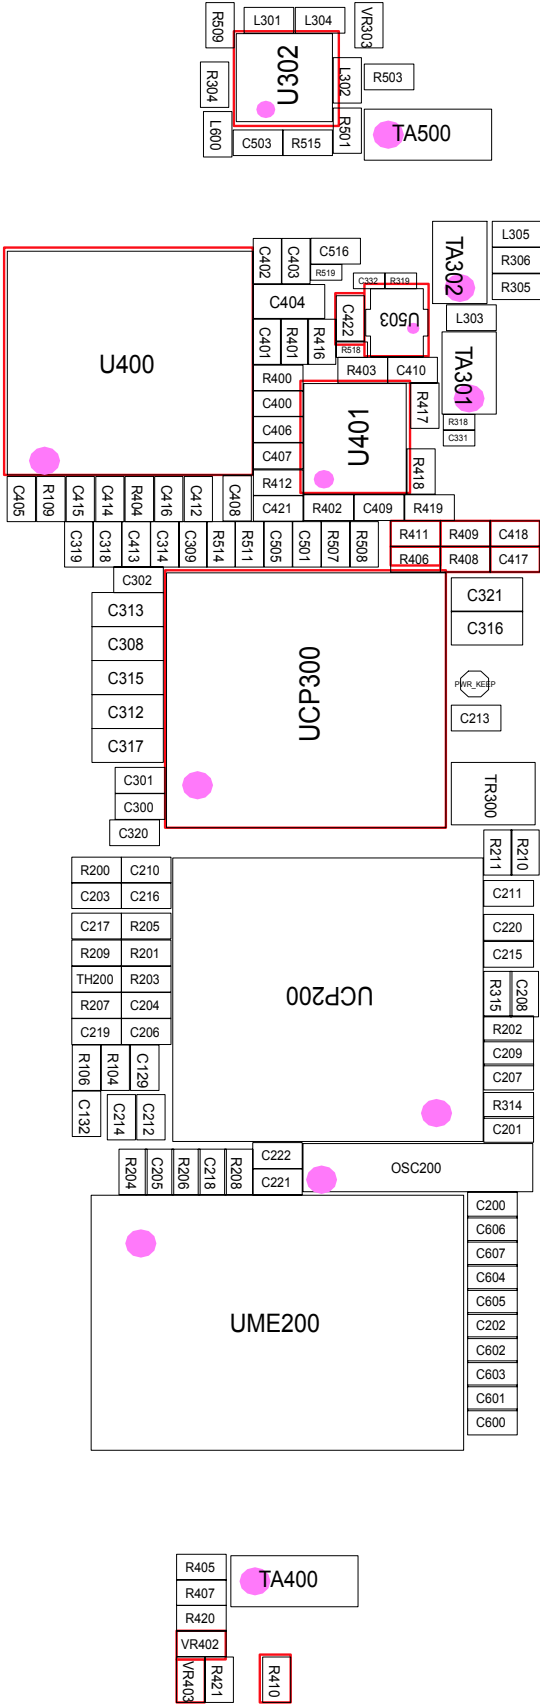

10. Flow Chart of Troubleshooting

10-1. Baseband

10-1-1. Power ON

Flow Chart of Troubleshooting

10-1-2. System Initial

10-1-3. Sim Part

Flow Chart of Troubleshooting

10-1-4. Charging Part

10-1-5. Microphone Part

10-1-6. Receiver Part

10-1-7. Speaker Part

Flow Chart of Troubleshooting

10-1-8. Radio Part

10-1-9. LCD

10-2.RF
10-2-1. EGSM Rx

10-2-2. DCS Rx

10-2-3. EGSM Tx

10-2-4. DCS Tx

Flow Chart of Troubleshooting