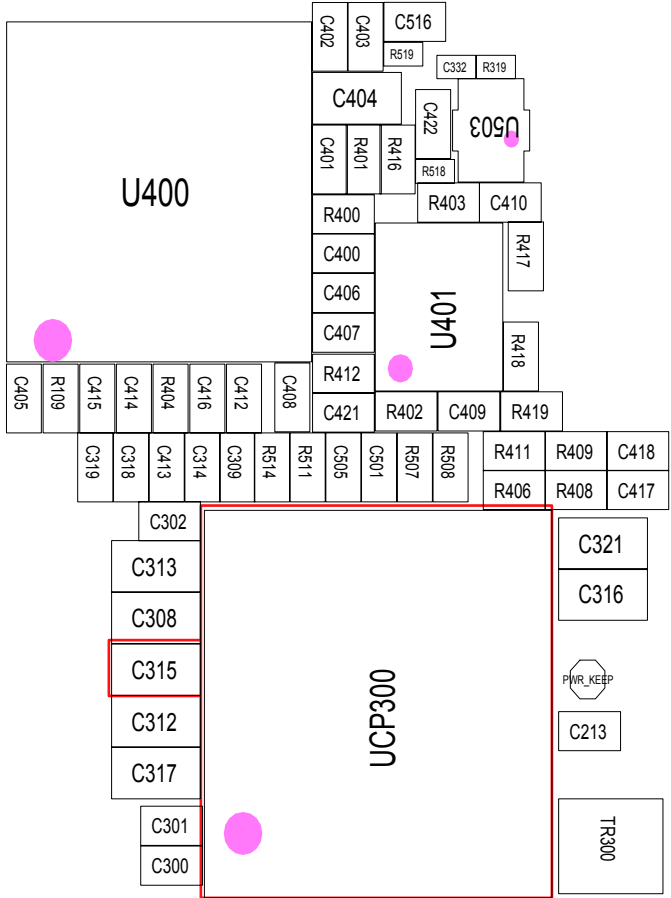

10. Flow Chart of Troubleshooting

10-1. Baseband

10-1-1. Power ON

Flow Chart of Troubleshooting

10-1-2. System Initial

10-1-3. Sim Part

Flow Chart of Troubleshooting

10-1-4. Charging Part

10-1-5. Microphone Part

10-1-6. Receiver Part

10-1-7. Speaker Part

Flow Chart of Troubleshooting

10-1-8. Radio Part

10-1-9. LCD

10-2.RF
10-2-1. EGSM Rx

10-2-2. DCS Rx

10-2-3. EGSM Tx

10-2-4. DCS Tx

Flow Chart of Troubleshooting