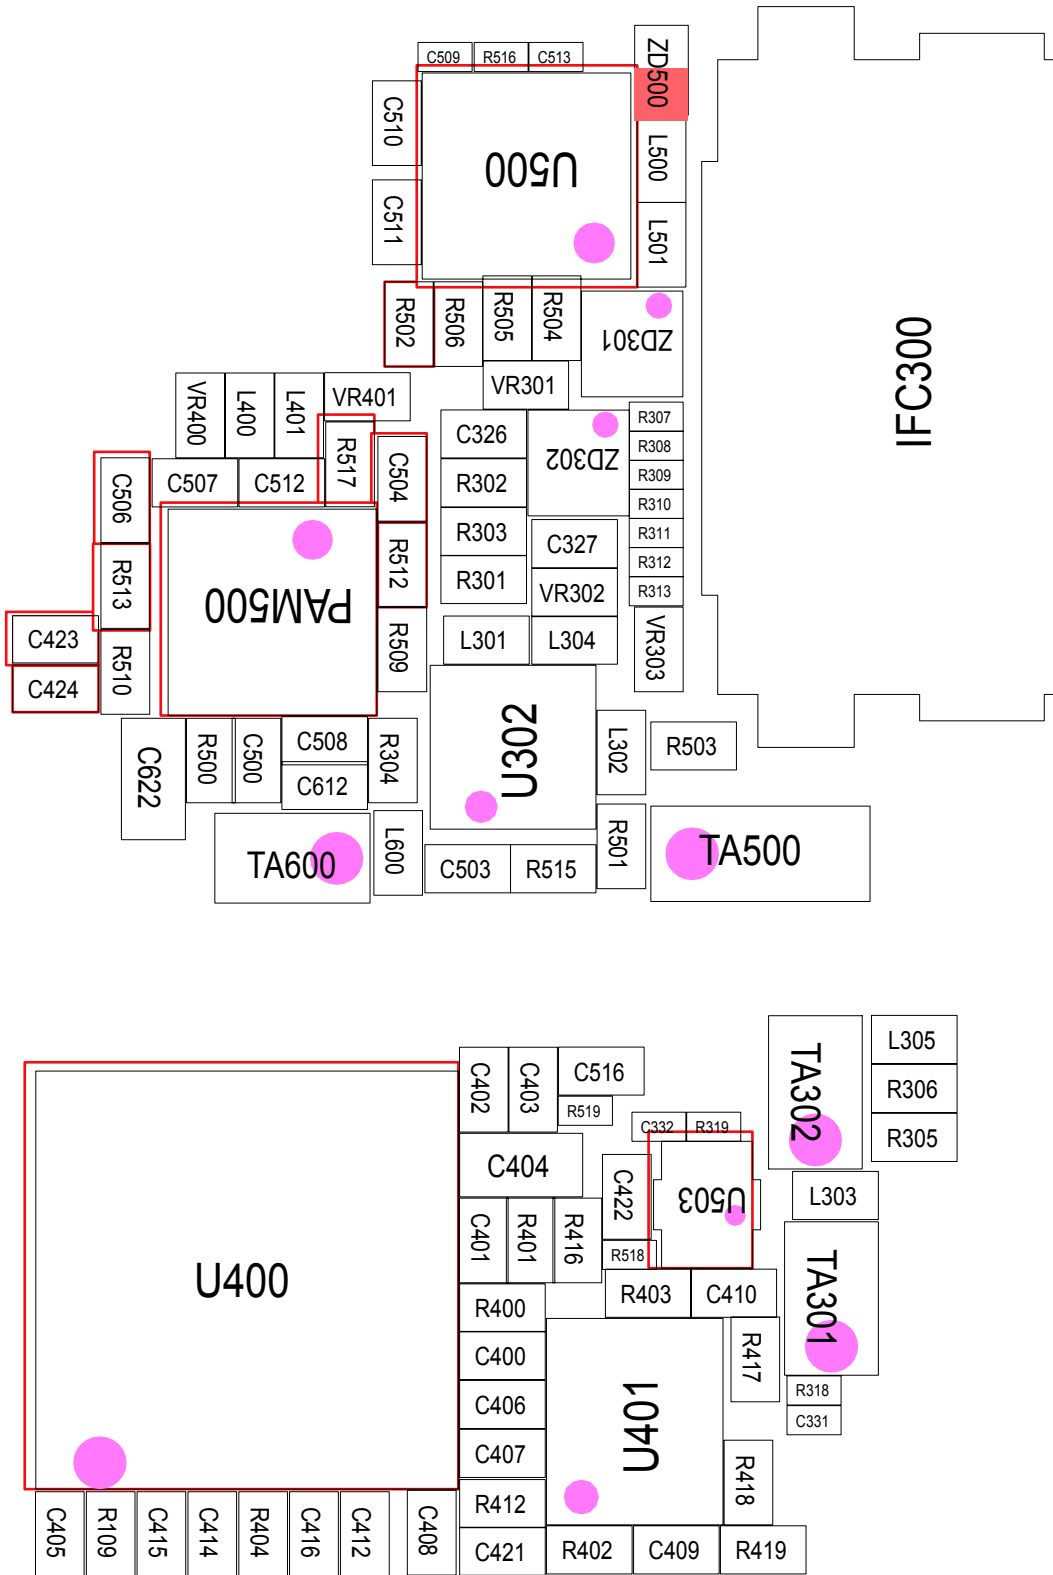

10. Flow Chart of Troubleshooting

10-1. Baseband

10-1-1. Power ON

Flow Chart of Troubleshooting

10-1-2. System Initial

10-1-3. Sim Part

Flow Chart of Troubleshooting

10-1-4. Charging Part

10-1-5. Microphone Part

10-1-6. Receiver Part

10-1-7. Speaker Part

Flow Chart of Troubleshooting

10-1-8. Radio Part

10-1-9. LCD

10-2.RF
10-2-1. EGSM Rx

10-2-2. DCS Rx

10-2-3. EGSM Tx

10-2-4. DCS Tx

Flow Chart of Troubleshooting