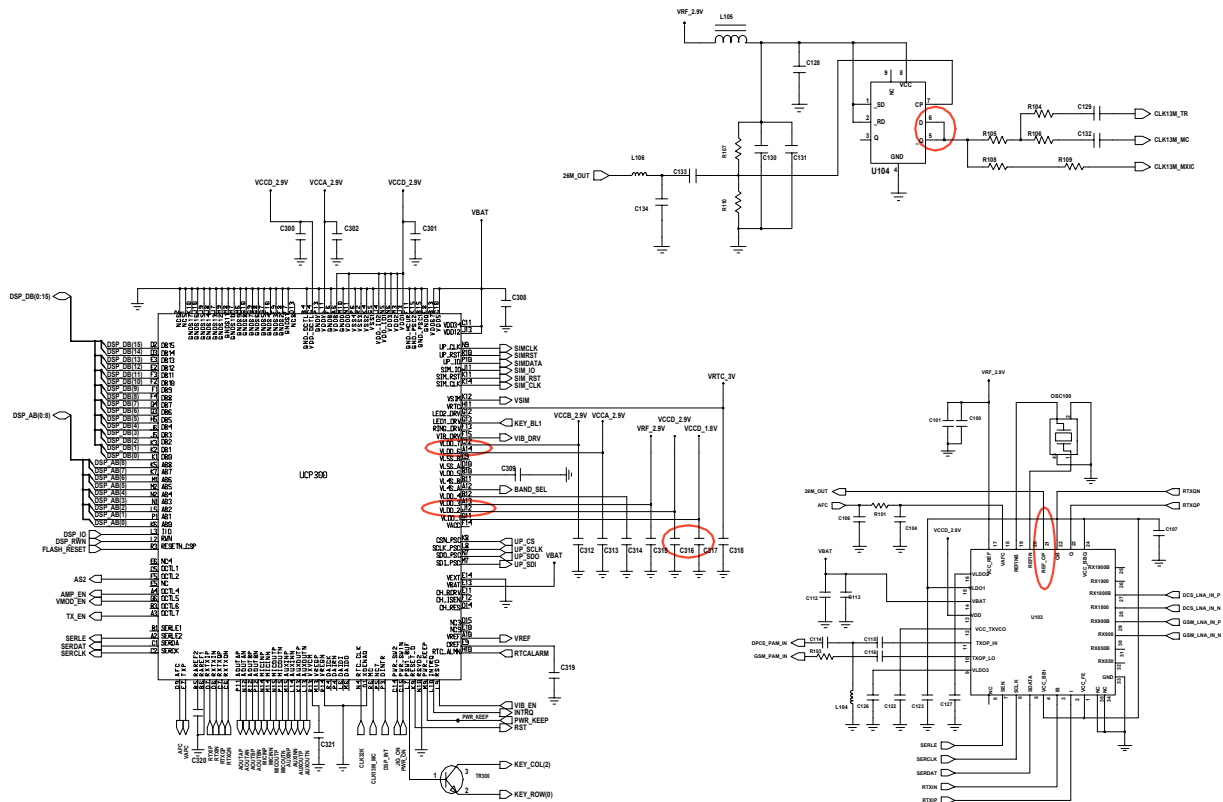

10. Flow Chart of Troubleshooting

10-1. Baseband

10-1-1. Power ON

Flow Chart of Troubleshooting

10-1-2. System Initial

10-1-3. Sim Part

Flow Chart of Troubleshooting

10-1-4. Charging Part

10-1-5. Microphone Part

10-1-6. Receiver Part

10-1-7. Speaker Part

Flow Chart of Troubleshooting

10-1-8. Radio Part

10-1-9. LCD

10-2.RF
10-2-1. EGSM Rx

10-2-2. DCS Rx

10-2-3. EGSM Tx

10-2-4. DCS Tx

Flow Chart of Troubleshooting