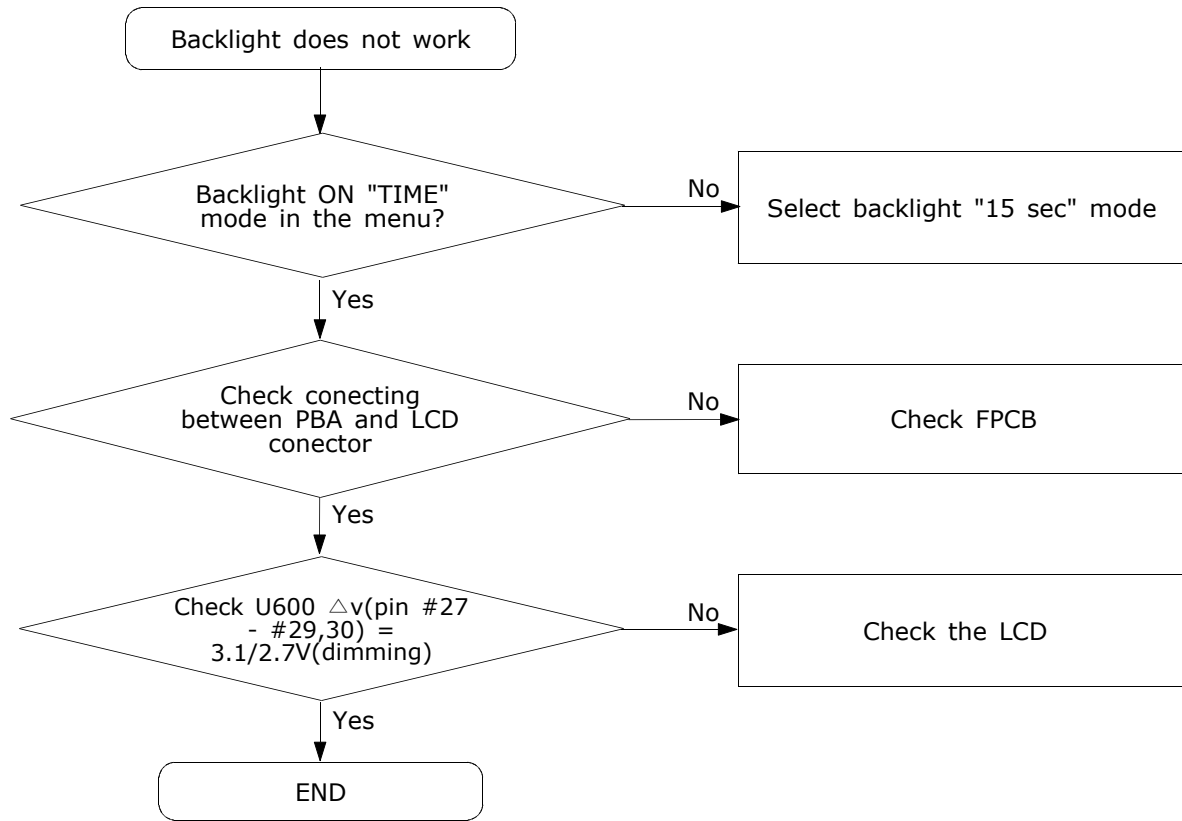

10. Flow Chart of Troubleshooting

10-1. Baseband

10-1-1. Power ON

Flow Chart of Troubleshooting

10-1-2. System Initial

10-1-3. Sim Part

Flow Chart of Troubleshooting

10-1-4. Charging Part

10-1-5. Microphone Part

10-1-6. Receiver Part

10-1-7. Speaker Part

Flow Chart of Troubleshooting

10-1-8. Radio Part

10-1-9. LCD

10-2.RF
10-2-1. EGSM Rx

10-2-2. DCS Rx

10-2-3. EGSM Tx

10-2-4. DCS Tx

Flow Chart of Troubleshooting