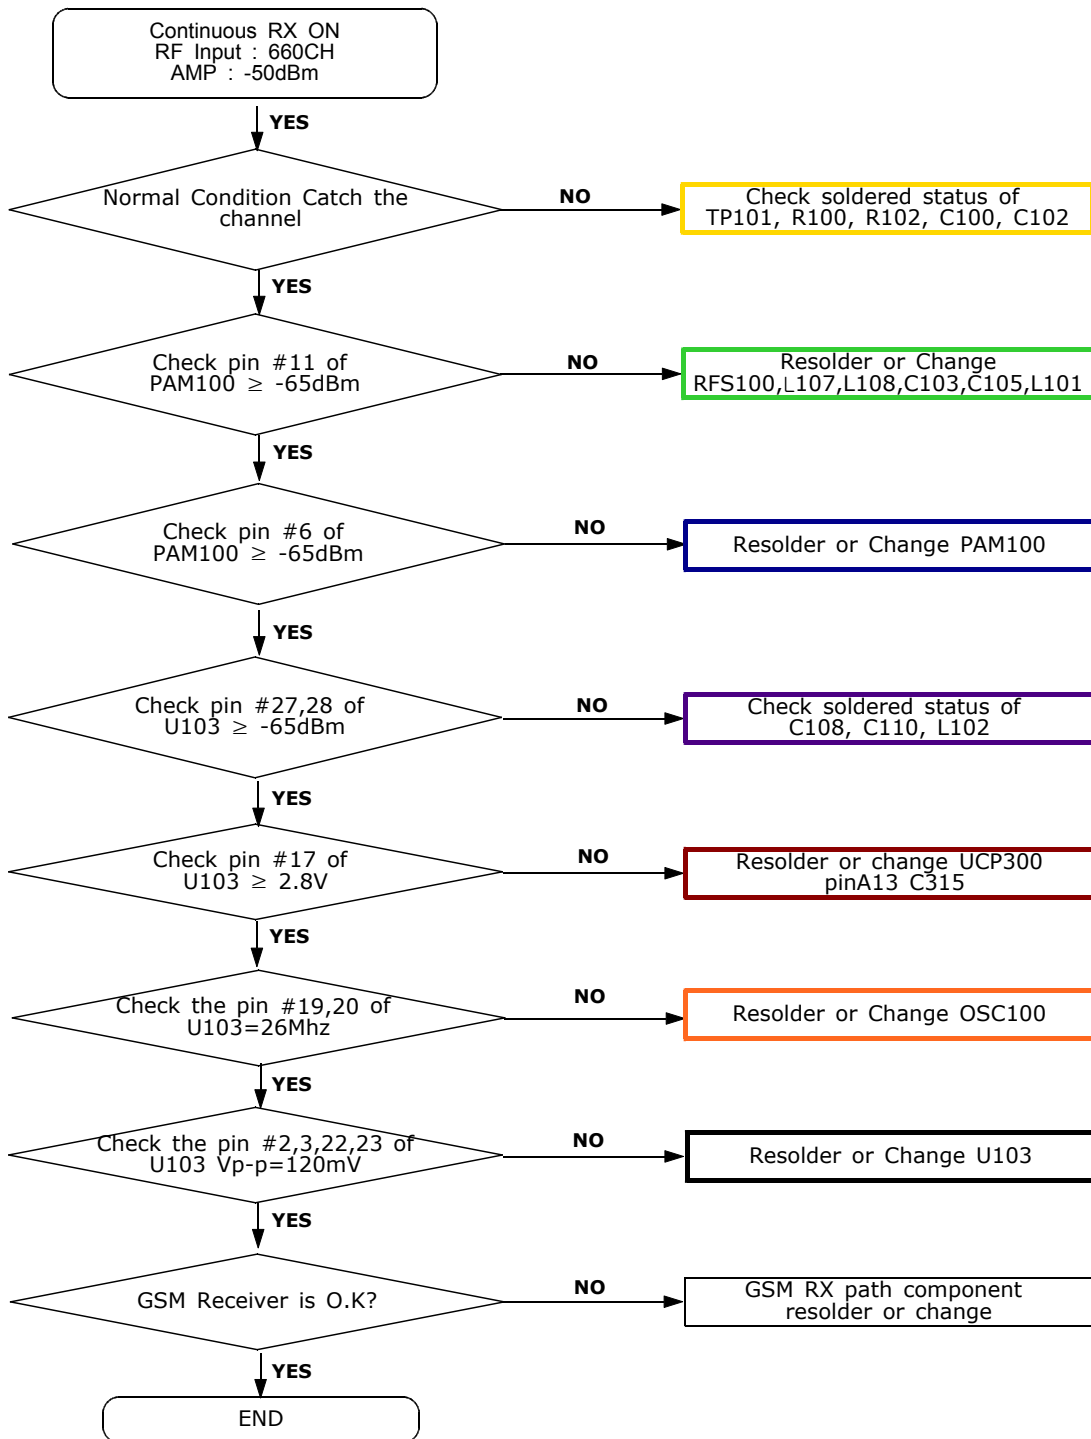

10. Flow Chart of Troubleshooting

10-1. Baseband

10-1-1. Power ON

Flow Chart of Troubleshooting

10-1-2. System Initial

10-1-3. Sim Part

Flow Chart of Troubleshooting

10-1-4. Charging Part

10-1-5. Microphone Part

10-1-6. Receiver Part

10-1-7. Speaker Part

Flow Chart of Troubleshooting

10-1-8. Radio Part

10-1-9. LCD

10-2.RF
10-2-1. EGSM Rx

10-2-2. DCS Rx

10-2-3. EGSM Tx

10-2-4. DCS Tx

Flow Chart of Troubleshooting