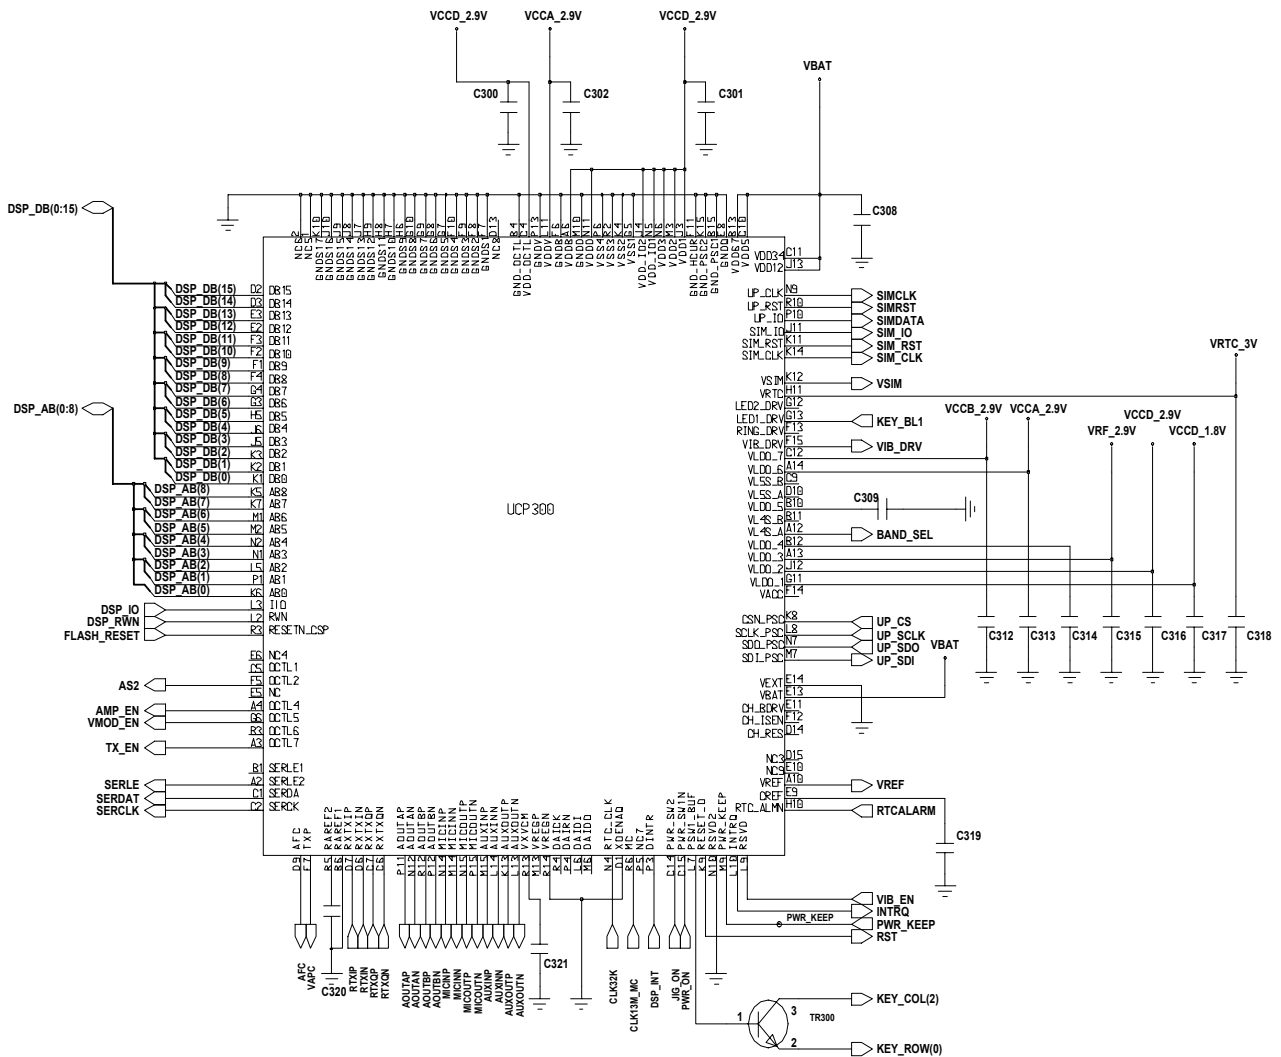

10. Flow Chart of Troubleshooting

10-1. Baseband

10-1-1. Power ON

Flow Chart of Troubleshooting

10-1-2. System Initial

10-1-3. Sim Part

Flow Chart of Troubleshooting

10-1-4. Charging Part

10-1-5. Microphone Part

10-1-6. Receiver Part

10-1-7. Speaker Part

Flow Chart of Troubleshooting

10-1-8. Radio Part

10-1-9. LCD

10-2.RF
10-2-1. EGSM Rx

10-2-2. DCS Rx

10-2-3. EGSM Tx

10-2-4. DCS Tx

Flow Chart of Troubleshooting