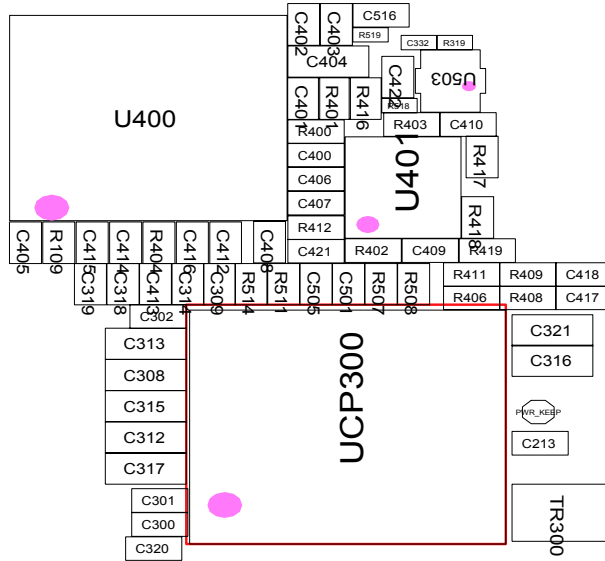

10. Flow Chart of Troubleshooting

10-1. Baseband

10-1-1. Power ON

Flow Chart of Troubleshooting

10-1-2. System Initial

10-1-3. Sim Part

Flow Chart of Troubleshooting

10-1-4. Charging Part

10-1-5. Microphone Part

10-1-6. Receiver Part

10-1-7. Speaker Part

Flow Chart of Troubleshooting

10-1-8. Radio Part

10-1-9. LCD

10-2.RF
10-2-1. EGSM Rx

10-2-2. DCS Rx

10-2-3. EGSM Tx

10-2-4. DCS Tx

Flow Chart of Troubleshooting