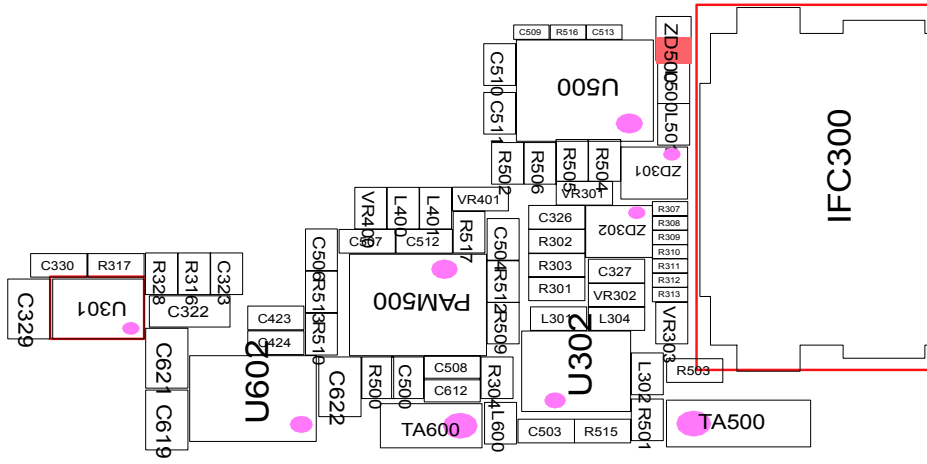

10. Flow Chart of Troubleshooting

10-1. Baseband

10-1-1. Power ON

Flow Chart of Troubleshooting

10-1-2. System Initial

10-1-3. Sim Part

Flow Chart of Troubleshooting

10-1-4. Charging Part

10-1-5. Microphone Part

10-1-6. Receiver Part

10-1-7. Speaker Part

Flow Chart of Troubleshooting

10-1-8. Radio Part

10-1-9. LCD

10-2.RF
10-2-1. EGSM Rx

10-2-2. DCS Rx

10-2-3. EGSM Tx

10-2-4. DCS Tx

Flow Chart of Troubleshooting