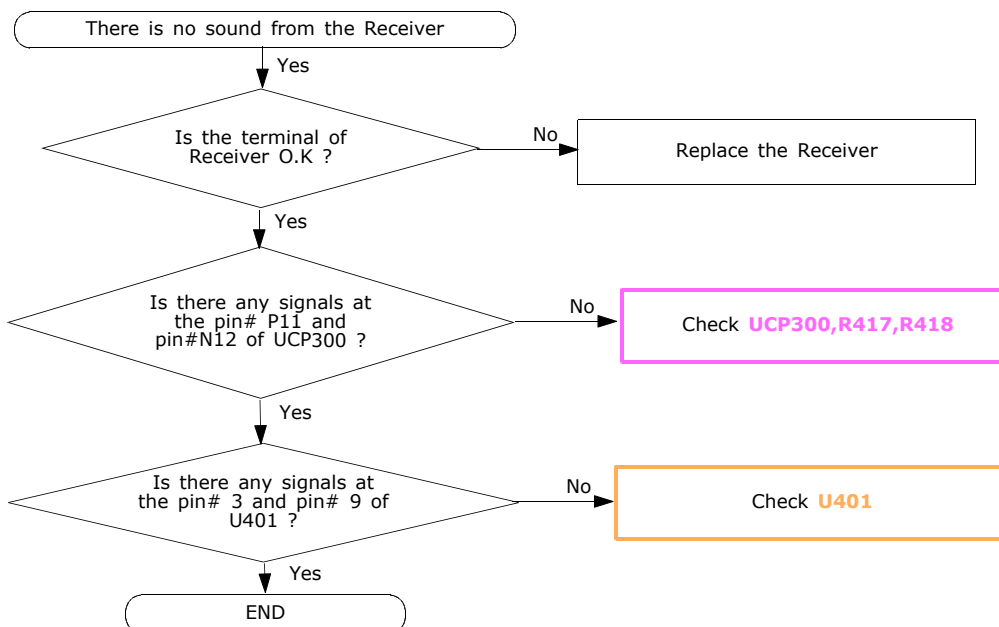

10. Flow Chart of Troubleshooting

10-1. Baseband

10-1-1. Power ON

Flow Chart of Troubleshooting

10-1-2. System Initial

10-1-3. Sim Part

Flow Chart of Troubleshooting

10-1-4. Charging Part

10-1-5. Microphone Part

10-1-6. Receiver Part

10-1-7. Speaker Part

Flow Chart of Troubleshooting

10-1-8. Radio Part

10-1-9. LCD

10-2.RF
10-2-1. EGSM Rx

10-2-2. DCS Rx

10-2-3. EGSM Tx

10-2-4. DCS Tx

Flow Chart of Troubleshooting