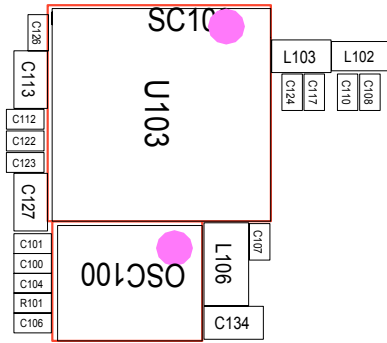

10. Flow Chart of Troubleshooting

10-1. Baseband

10-1-1. Power ON

Flow Chart of Troubleshooting

10-1-2. System Initial

10-1-3. Sim Part

Flow Chart of Troubleshooting

10-1-4. Charging Part

10-1-5. Microphone Part

10-1-6. Receiver Part

10-1-7. Speaker Part

Flow Chart of Troubleshooting

10-1-8. Radio Part

10-1-9. LCD

10-2.RF
10-2-1. EGSM Rx

10-2-2. DCS Rx

10-2-3. EGSM Tx

10-2-4. DCS Tx

Flow Chart of Troubleshooting