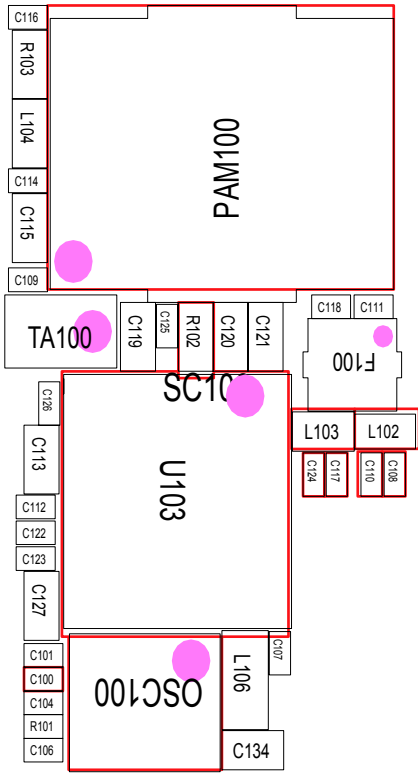

10. Flow Chart of Troubleshooting

10-1. Baseband

10-1-1. Power ON

Flow Chart of Troubleshooting

10-1-2. System Initial

10-1-3. Sim Part

Flow Chart of Troubleshooting

10-1-4. Charging Part

10-1-5. Microphone Part

10-1-6. Receiver Part

10-1-7. Speaker Part

Flow Chart of Troubleshooting

10-1-8. Radio Part

10-1-9. LCD

10-2.RF
10-2-1. EGSM Rx

10-2-2. DCS Rx

10-2-3. EGSM Tx

10-2-4. DCS Tx

Flow Chart of Troubleshooting