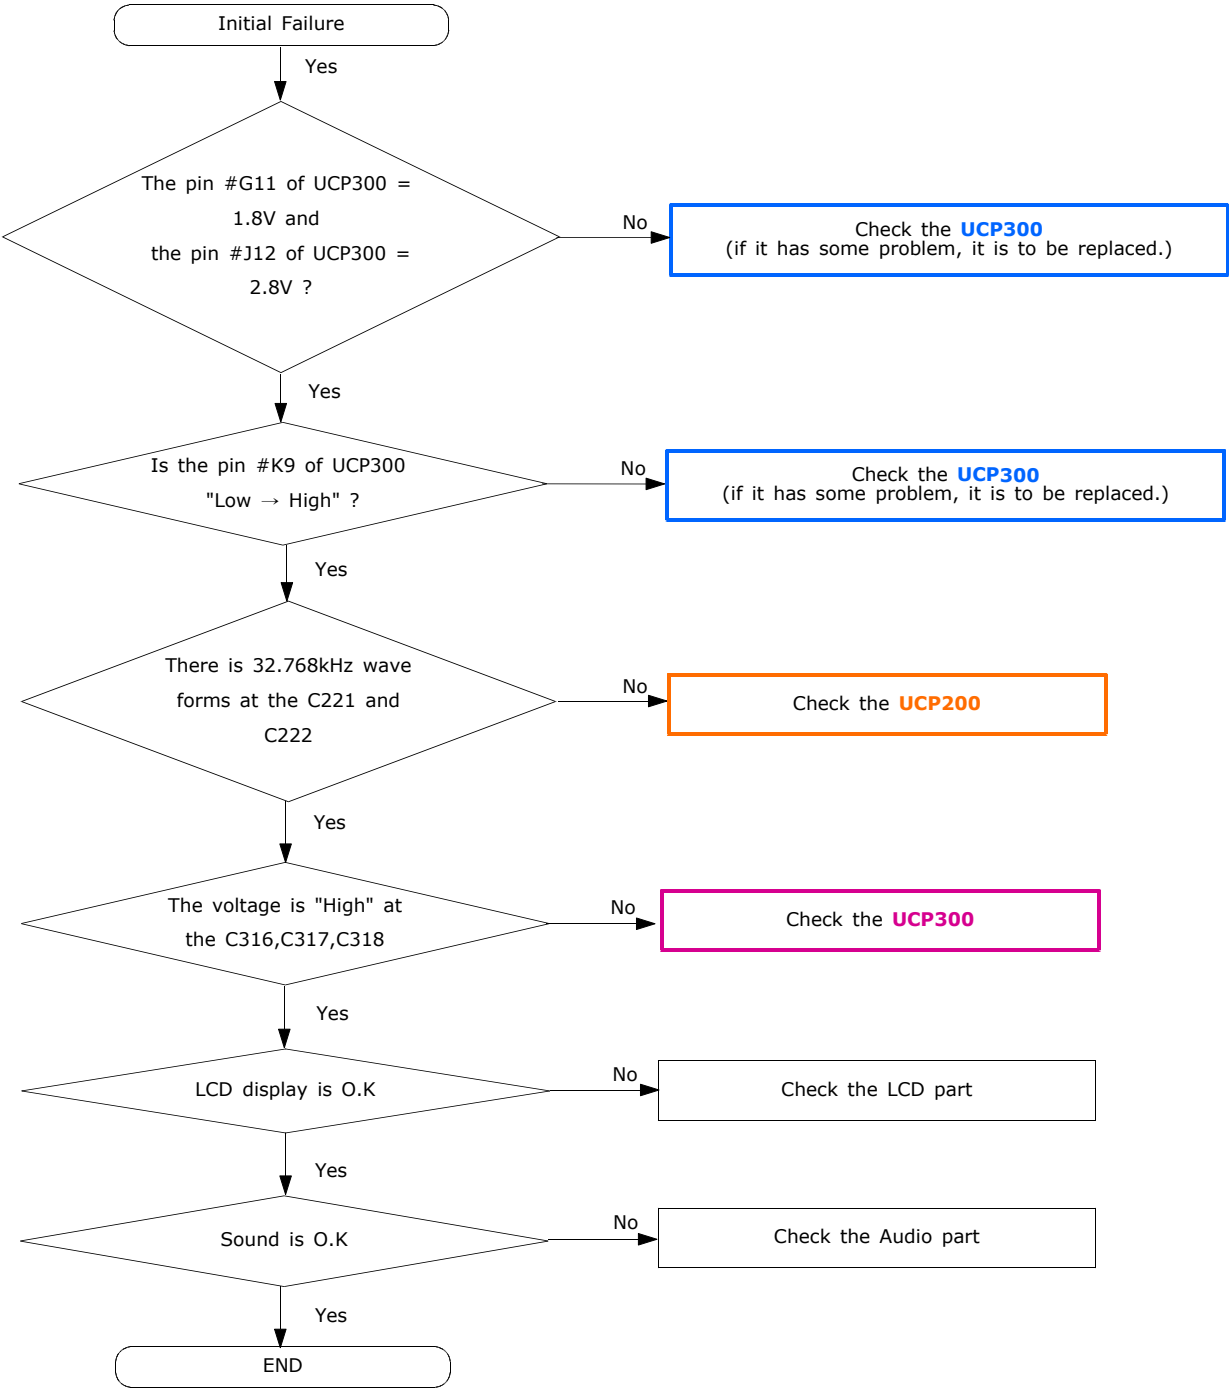

10. Flow Chart of Troubleshooting

10-1. Baseband

10-1-1. Power ON

Flow Chart of Troubleshooting

10-1-2. System Initial

10-1-3. Sim Part

Flow Chart of Troubleshooting

10-1-4. Charging Part

10-1-5. Microphone Part

10-1-6. Receiver Part

10-1-7. Speaker Part

Flow Chart of Troubleshooting

10-1-8. Radio Part

10-1-9. LCD

10-2.RF
10-2-1. EGSM Rx

10-2-2. DCS Rx

10-2-3. EGSM Tx

10-2-4. DCS Tx

Flow Chart of Troubleshooting