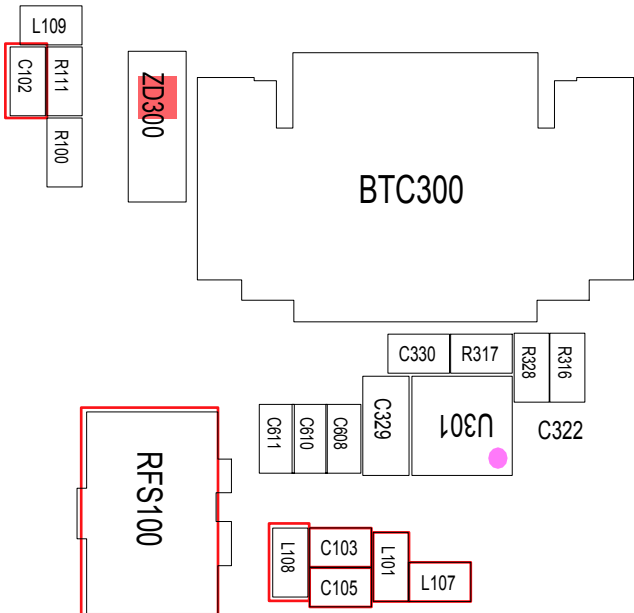

10. Flow Chart of Troubleshooting

10-1. Baseband

10-1-1. Power ON

Flow Chart of Troubleshooting

10-1-2. System Initial

10-1-3. Sim Part

Flow Chart of Troubleshooting

10-1-4. Charging Part

10-1-5. Microphone Part

10-1-6. Receiver Part

10-1-7. Speaker Part

Flow Chart of Troubleshooting

10-1-8. Radio Part

10-1-9. LCD

10-2.RF
10-2-1. EGSM Rx

10-2-2. DCS Rx

10-2-3. EGSM Tx

10-2-4. DCS Tx

Flow Chart of Troubleshooting