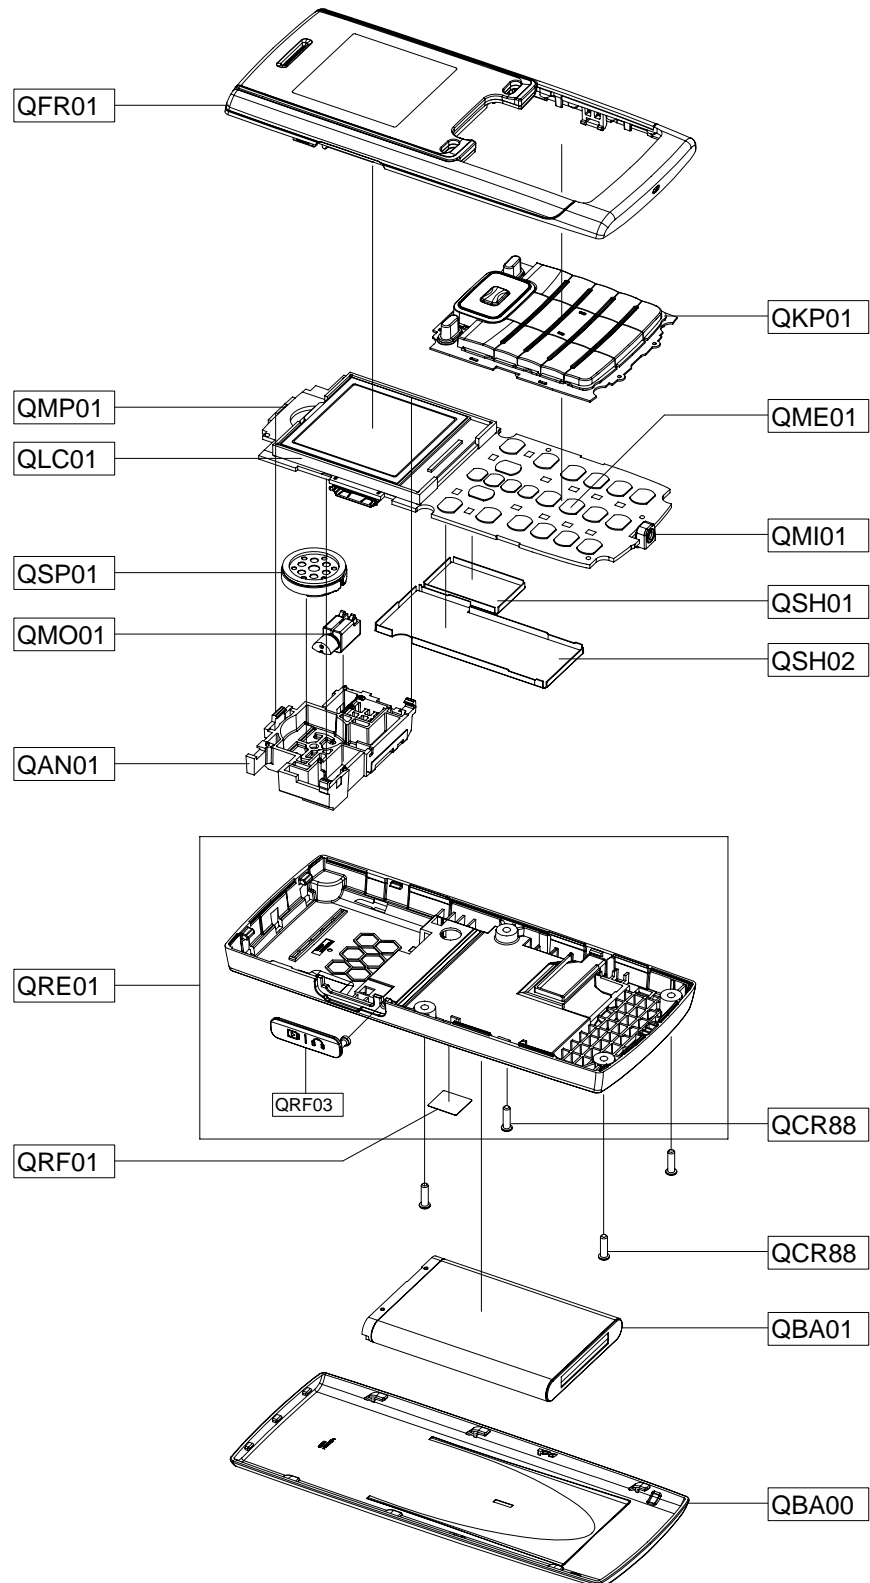

5. Exploded View and Parts List

5-1. Cellular phone Exploded View

5-2. Cellular phone Parts list

Design LOC	Description	SEC CODE
QAN01	INTENNA-SGH_B108	GH42-01421A
QBA00	PMO COVER-BATTERY	GH72-46303B
QBA01	INNER BATTERY PACK-1000MAH,BLA	GH43-02424A
QFR01	ASSY CASE-FRONT	GH98-07539B
QKP01	ASSY KEYPAD-(SER/HBA)	GH98-08466B
QLC01	LCD-LCD MODULE	GH07-01056A
QME01	DOME SHEET-SGHB200	GH59-05543A
QMI01	MICROPHONE-ASSY-SGH_B108	GH30-00447A
QMO01	MOTOR DC-SCH-S369	GH31-00392A
QMP01	PBA MAIN-SGHB200	GH92-04442A
QRE01	ASSY CASE-REAR	GH98-07540B
QRF03	PMO COVER-EAR IF	GH72-46304B
QSH01	IPR SHIELD-COVER A	GH70-02974A
QSH02	IPR SHIELD-COVER B	GH70-02975A
QSP01	SPEAKER	3001-002289