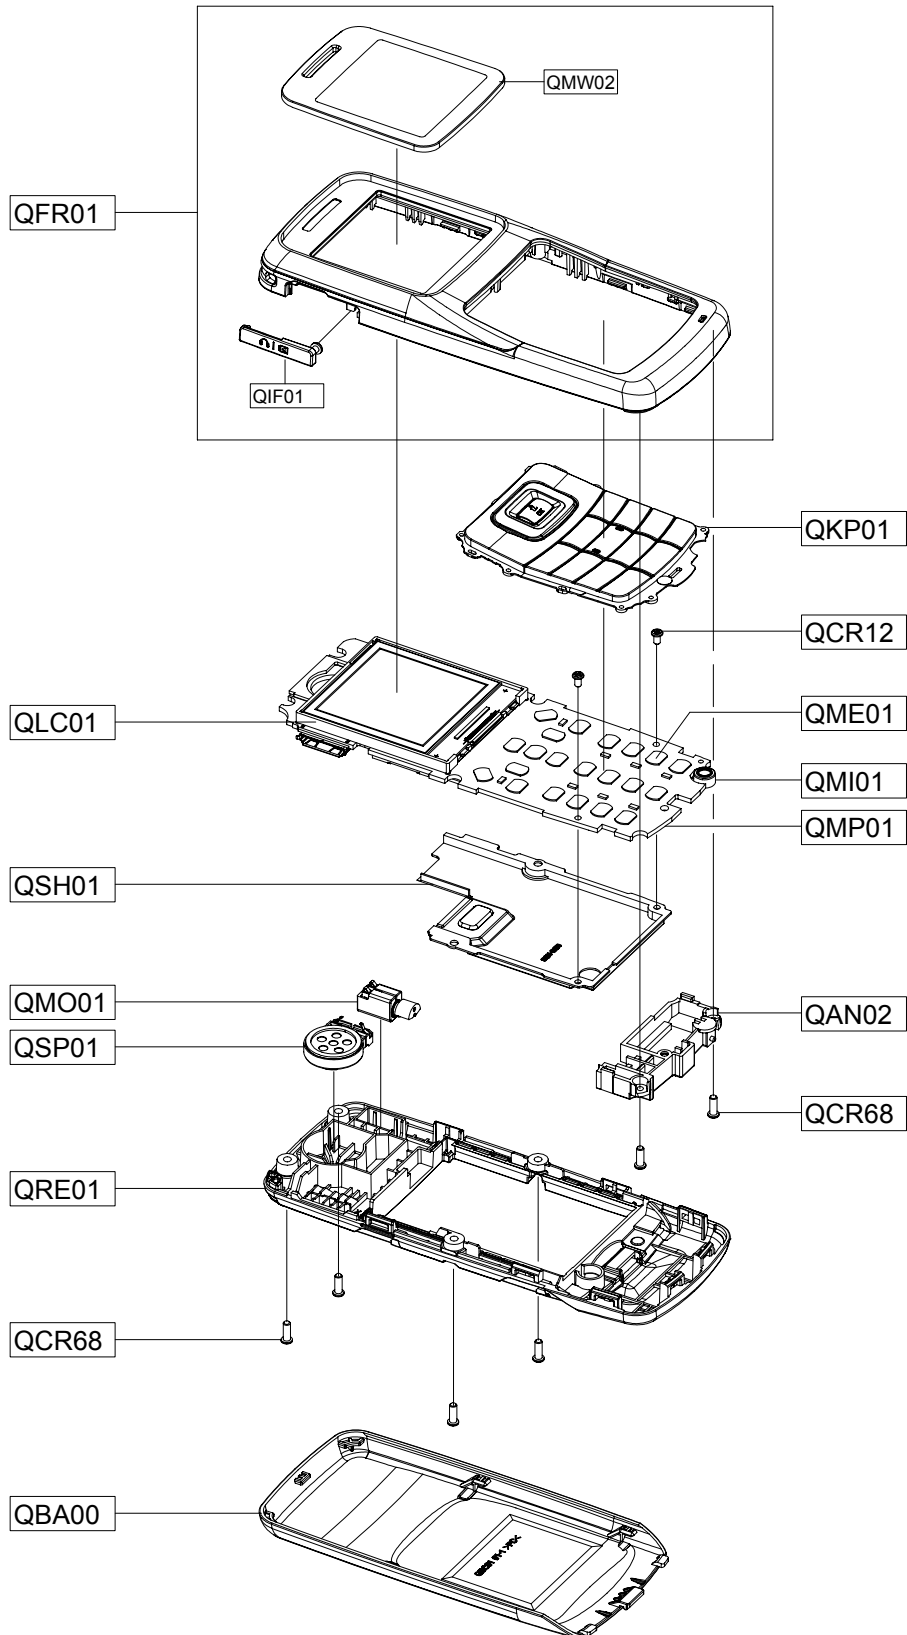

5. Exploded View and Parts List

5-1. Cellular phone Exploded View

5-2. Cellular phone Parts list

Design LOC		Discription	SEC CODE
QAN02		INTENNA-SGHB130	GH42-01569A
QBA00		PMO CASE-BATT	GH72-47402A
QCR12		SCREW-MACHINE	6001-001530
QCR68		SCREW-TAPPING	6002-001399
QKP01		ASSY KEYPAD-MAIN(SER/BLACK)	GH98-08826A
QLC01		LCD-MODULE SGHB110L	GH07-01241A
QME01		KEY FPCB-M/DOME SHEET 22KEY	GH59-05754A
QMI01		MICROPHONE-ASSY-SGH_B130	GH30-00482A
QMO01		MOTOR DC-SCH-S369	GH31-00392A
QMP01		PBA MAIN-SGHB130	GH92-04580A
QRE01		ASSY CASE-REAR	GH98-08134A
QSH01		ICT SHIELD-CAN	GH70-03580A
QSP01		SPEAKER	3001-002306
QFR01		ASSY CASE-FRONT(EU/BLK)	GH98-08133A
	QMW02	PMO WINDOW-MAIN	GH72-47404A
	QIF01	PMO COVER-IF	GH72-47405A