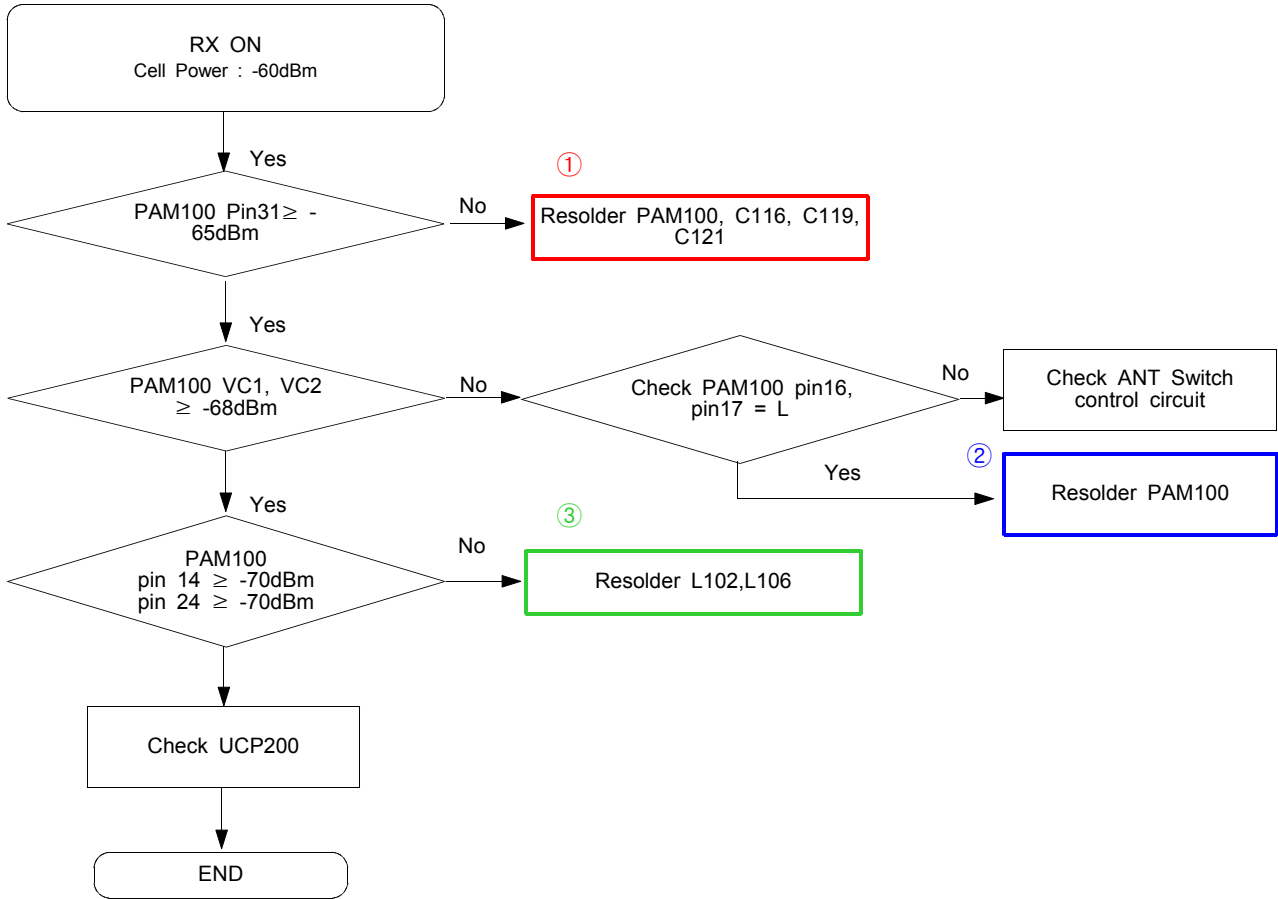

SCRIPT AS AUTHORIZED BY SAMSUNG.

9-4. Sim Part

SIM CONNECTOR

9-5. Microphone Part

9-6. Speaker Part(Melody)

Flow Chart of Troubleshooting

9-7. Key Data Input

< Volume KEY >

< Camera & Mode KEY >

< SUB KEY >

9-8. Camera part

9-9. GSM850 Receiver

9-10. GSM Receiver

9-11. DCS Receiver

9-12. PCS Receiver

9-13. GSM850 Transmitter