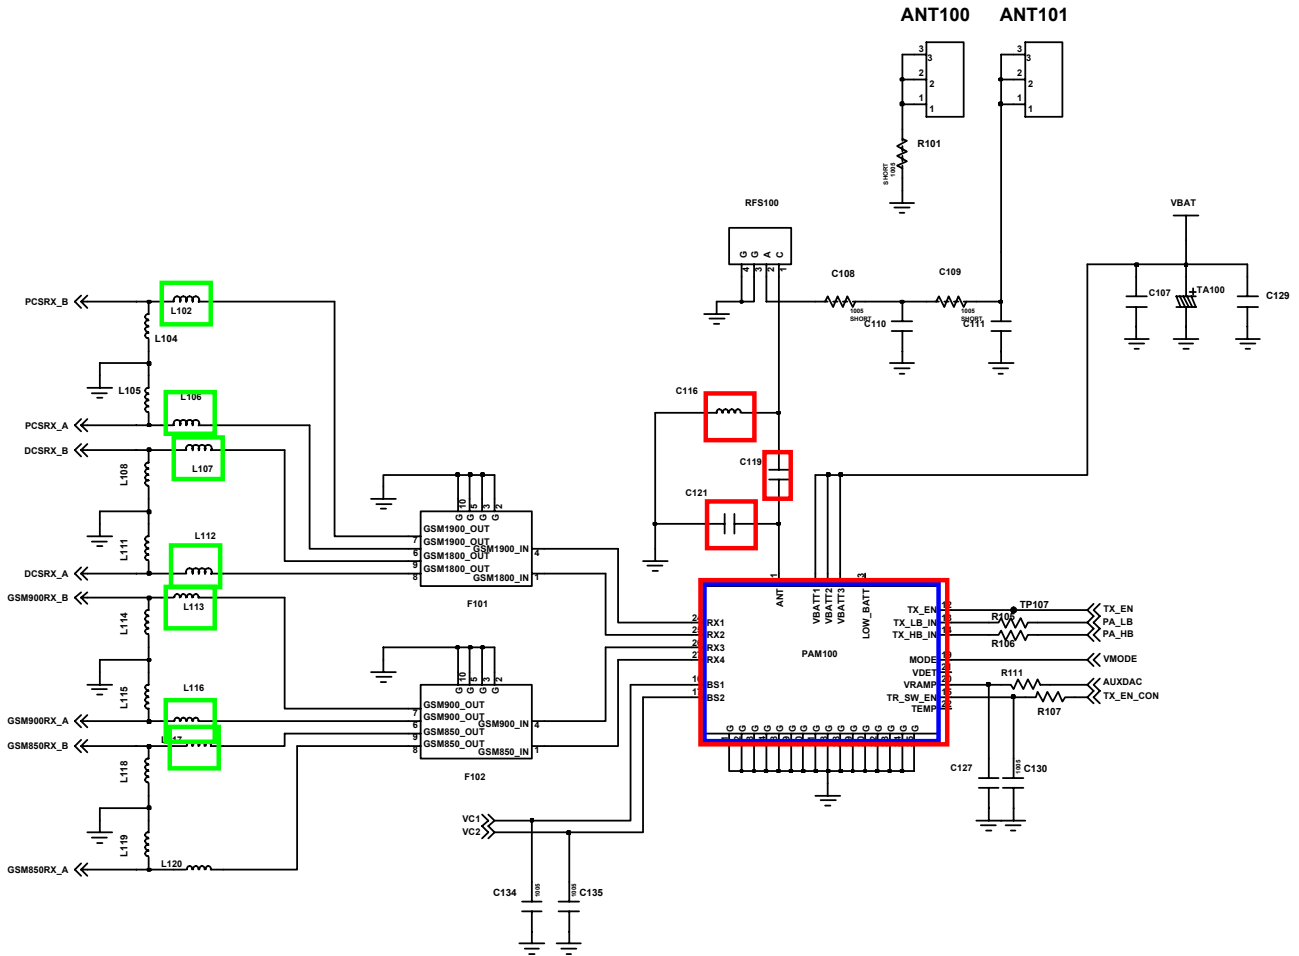

SCRIPT AS AUTHORIZED BY SAMSUNG.

9-4. Sim Part

SIM CONNECTOR

9-5. Microphone Part

9-6. Speaker Part(Melody)

Flow Chart of Troubleshooting

9-7. Key Data Input

< Volume KEY >

< Camera & Mode KEY >

< SUB KEY >

9-8. Camera part

9-9. GSM850 Receiver

9-10. GSM Receiver

9-11. DCS Receiver

9-12. PCS Receiver

9-13. GSM850 Transmitter