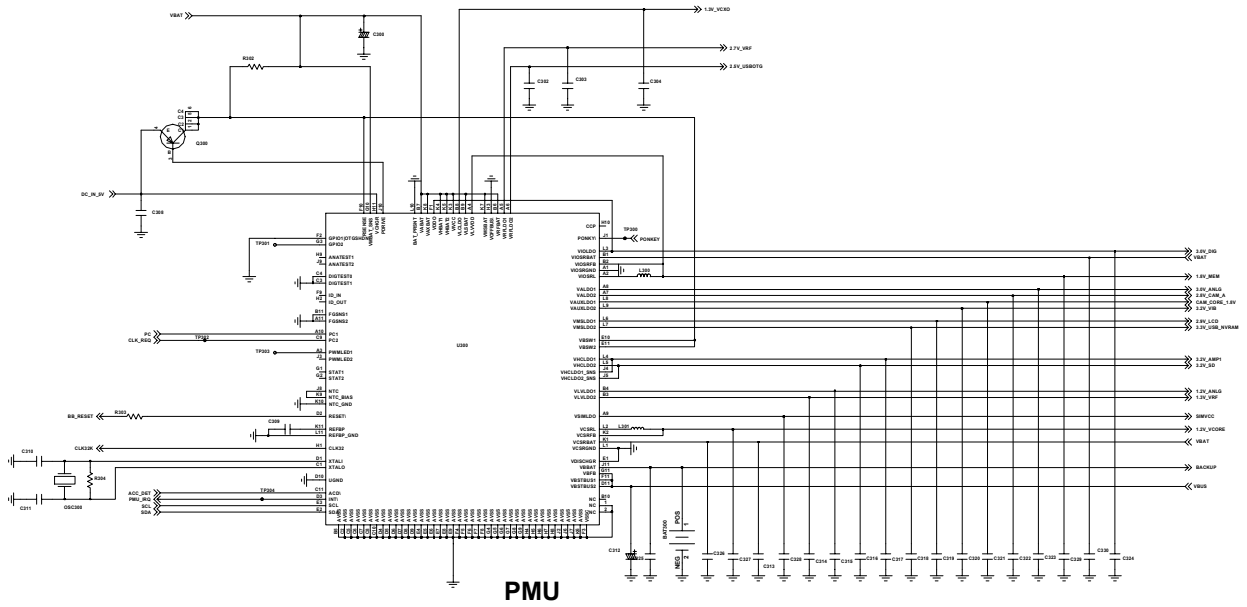

9. Flow Chart of Troubleshooting

9-1. Power On

Flow Chart of Troubleshooting

9-2. Initial

Flow Chart of Troubleshooting

SECRET AS AUTHORIZED BY SAMSUNG.

9-3. Charging Part

Flow Chart of Troubleshooting

SCRIPT AS AUTHORIZED BY SAMSUNG.

9-4. Sim Part

SIM CONNECTOR

9-5. Microphone Part

9-6. Speaker Part(Melody)

Flow Chart of Troubleshooting

9-7. Key Data Input

< Volume KEY >