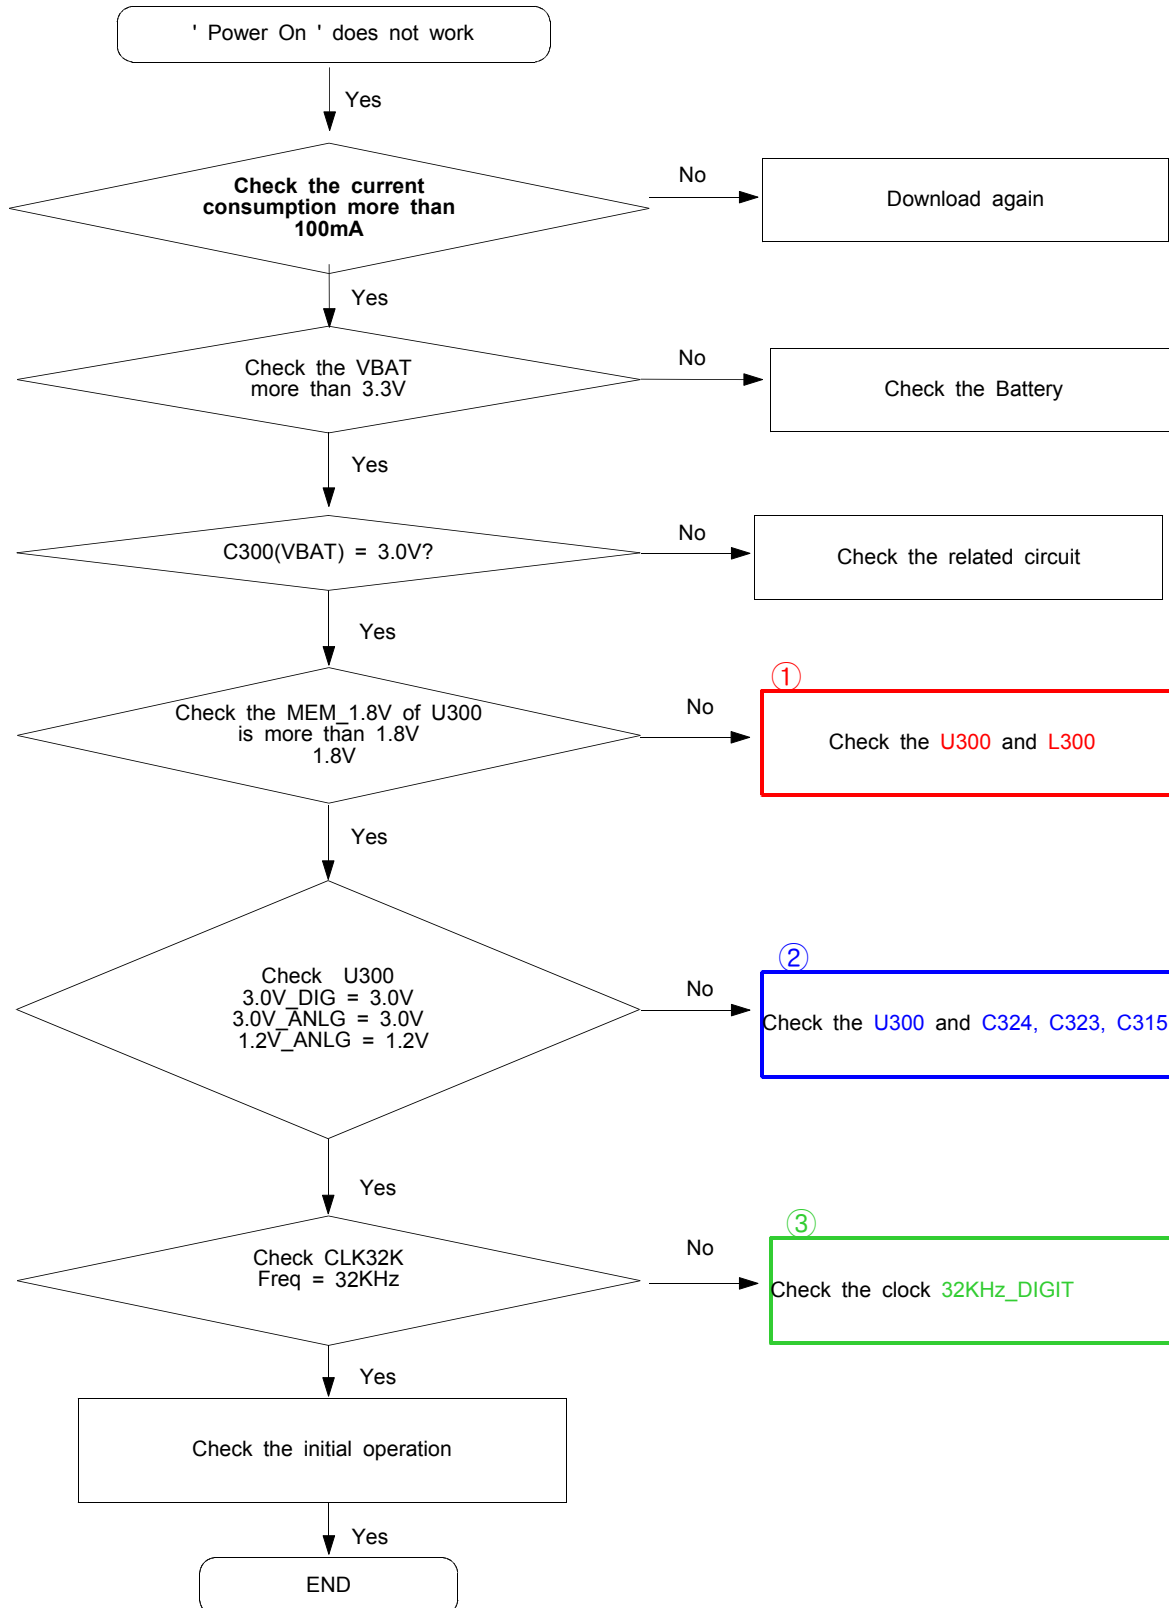

9. Flow Chart of Troubleshooting

9-1. Power On

Flow Chart of Troubleshooting

9-2. Initial

Flow Chart of Troubleshooting

SECRET AS AUTHORIZED BY SAMSUNG.

9-3. Charging Part

Flow Chart of Troubleshooting

SCRIPT AS AUTHORIZED BY SAMSUNG.

9-4. Sim Part

SIM CONNECTOR

9-5. Microphone Part

9-6. Speaker Part(Melody)

Flow Chart of Troubleshooting

9-7. Key Data Input

< Volume KEY >