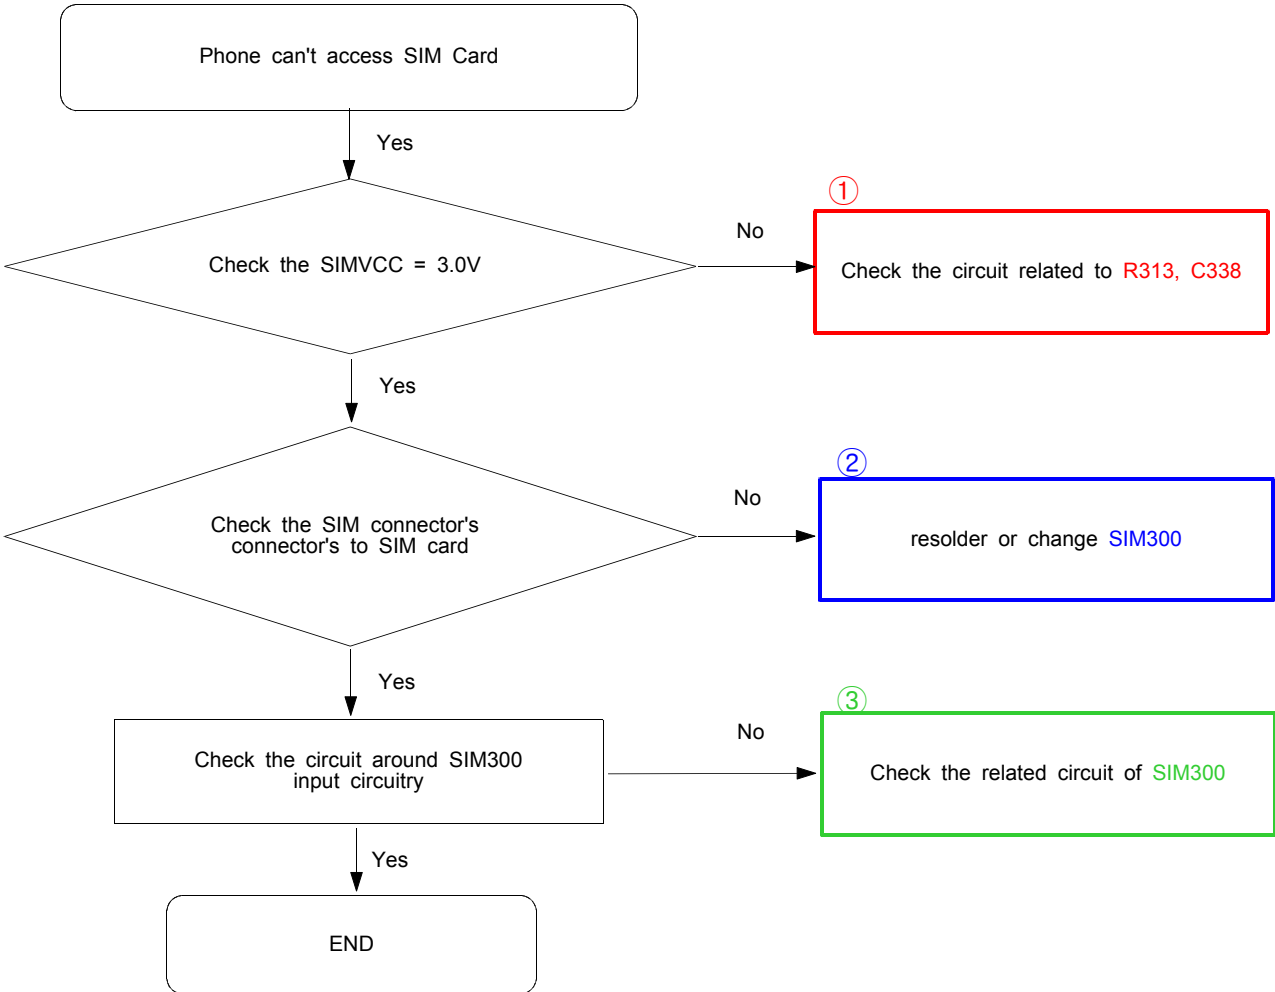

9. Flow Chart of Troubleshooting

9-1. Power On

Flow Chart of Troubleshooting

9-2. Initial

Flow Chart of Troubleshooting

SECRET AS AUTHORIZED BY SAMSUNG.

9-3. Charging Part

Flow Chart of Troubleshooting

SCRIPT AS AUTHORIZED BY SAMSUNG.

9-4. Sim Part

SIM CONNECTOR

9-5. Microphone Part

9-6. Speaker Part(Melody)

Flow Chart of Troubleshooting

9-7. Key Data Input

< Volume KEY >