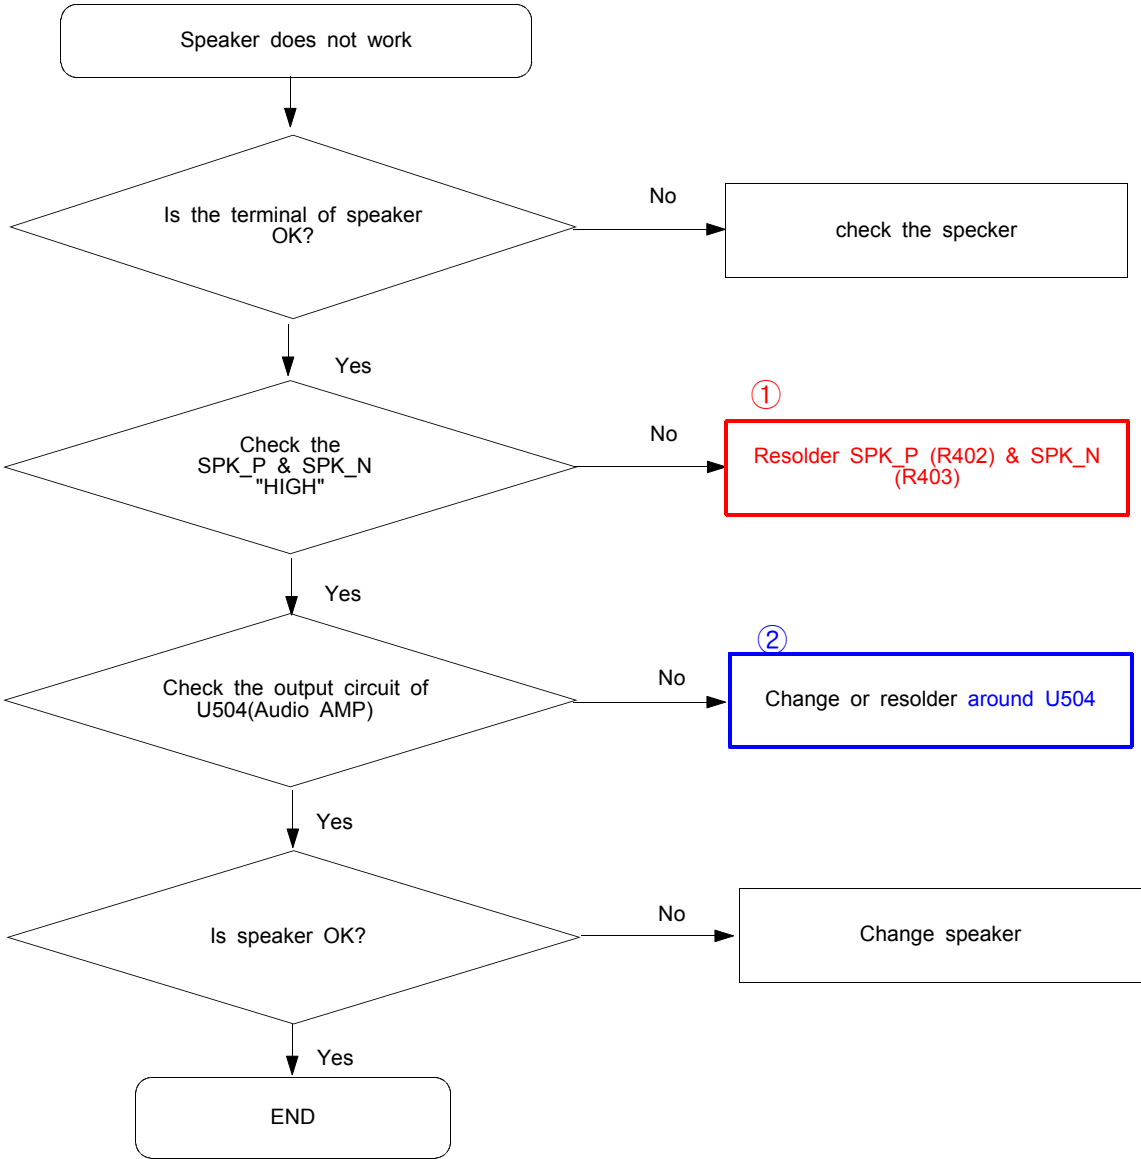

9. Flow Chart of Troubleshooting

9-1. Power On

Flow Chart of Troubleshooting

9-2. Initial

Flow Chart of Troubleshooting

SECRET AS AUTHORIZED BY SAMSUNG.

9-3. Charging Part

Flow Chart of Troubleshooting

SCRIPT AS AUTHORIZED BY SAMSUNG.

9-4. Sim Part

SIM CONNECTOR

9-5. Microphone Part

9-6. Speaker Part(Melody)

Flow Chart of Troubleshooting

9-7. Key Data Input

< Volume KEY >