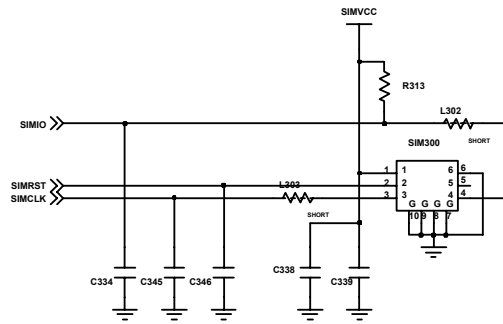

9. Flow Chart of Troubleshooting

9-1. Power On

Flow Chart of Troubleshooting

9-2. Initial

Flow Chart of Troubleshooting

SECRET AS AUTHORIZED BY SAMSUNG.

9-3. Charging Part

Flow Chart of Troubleshooting

SCRIPT AS AUTHORIZED BY SAMSUNG.

9-4. Sim Part

SIM CONNECTOR

9-5. Microphone Part

9-6. Speaker Part(Melody)

Flow Chart of Troubleshooting

9-7. Key Data Input

< Volume KEY >

< Camera & Mode KEY >

< SUB KEY >

9-8. Camera part

9-9. GSM850 Receiver

9-10. GSM Receiver

9-11. DCS Receiver

9-12. PCS Receiver

9-13. GSM850 Transmitter