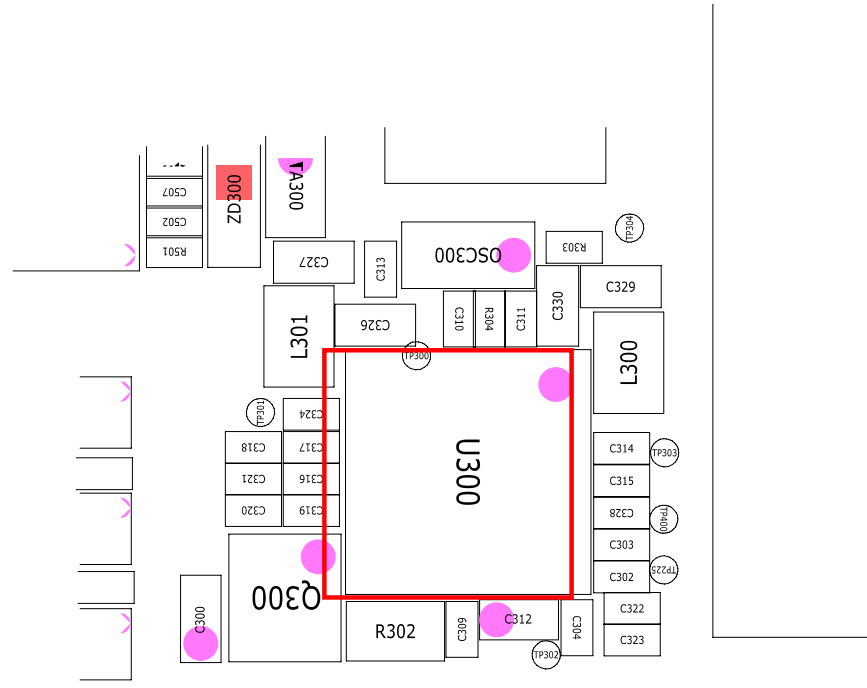

9. Flow Chart of Troubleshooting

9-1. Power On

Flow Chart of Troubleshooting

9-2. Initial

Flow Chart of Troubleshooting

SECRET AS AUTHORIZED BY SAMSUNG.

9-3. Charging Part

Flow Chart of Troubleshooting

SCRIPT AS AUTHORIZED BY SAMSUNG.

9-4. Sim Part

SIM CONNECTOR

9-5. Microphone Part

9-6. Speaker Part(Melody)

Flow Chart of Troubleshooting

9-7. Key Data Input

< Volume KEY >