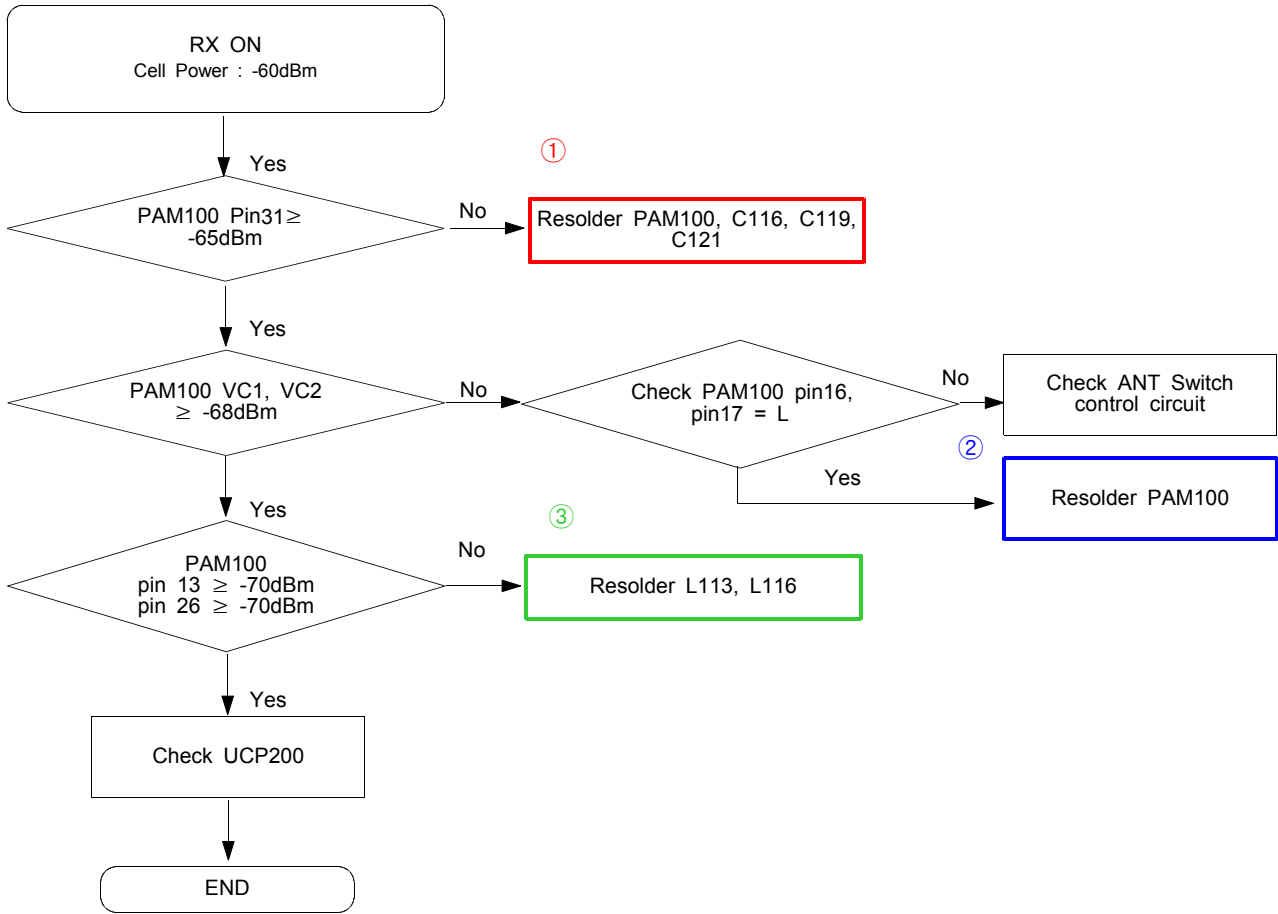

SCRIPT AS AUTHORIZED BY SAMSUNG.

9-4. Sim Part

SIM CONNECTOR

9-5. Microphone Part

9-6. Speaker Part(Melody)

Flow Chart of Troubleshooting

9-7. Key Data Input

< Volume KEY >

< Camera & Mode KEY >

< SUB KEY >

9-8. Camera part

9-9. GSM850 Receiver

9-10. GSM Receiver

9-11. DCS Receiver

9-12. PCS Receiver

9-13. GSM850 Transmitter

9-14. GSM Transmitter

9-15. DCS Transmitter

9-16 PCS Transmitter

9-17 Bluetooth part

BLUETOOTH + FM RADIO

9-18. Radio part