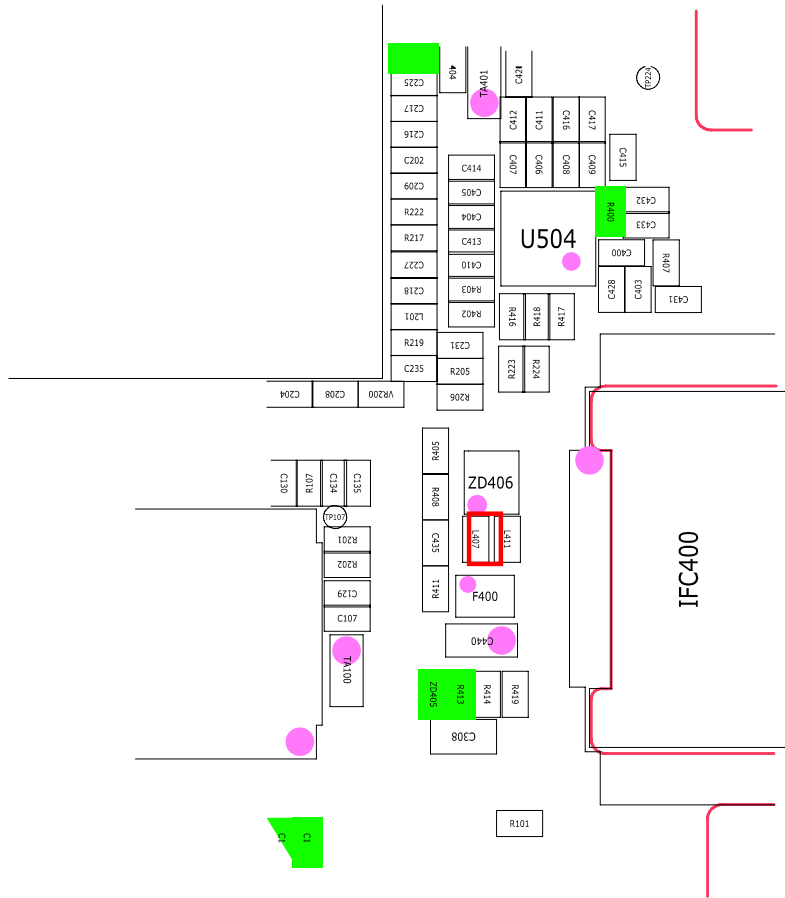

9. Flow Chart of Troubleshooting

9-1. Power On

Flow Chart of Troubleshooting

9-2. Initial

Flow Chart of Troubleshooting

SECRET AS AUTHORIZED BY SAMSUNG.

9-3. Charging Part

Flow Chart of Troubleshooting

SCRIPT AS AUTHORIZED BY SAMSUNG.

9-4. Sim Part

SIM CONNECTOR

9-5. Microphone Part

9-6. Speaker Part(Melody)

Flow Chart of Troubleshooting

9-7. Key Data Input

< Volume KEY >

< Camera & Mode KEY >

< SUB KEY >

9-8. Camera part

9-9. GSM850 Receiver

9-10. GSM Receiver

9-11. DCS Receiver

9-12. PCS Receiver

9-13. GSM850 Transmitter