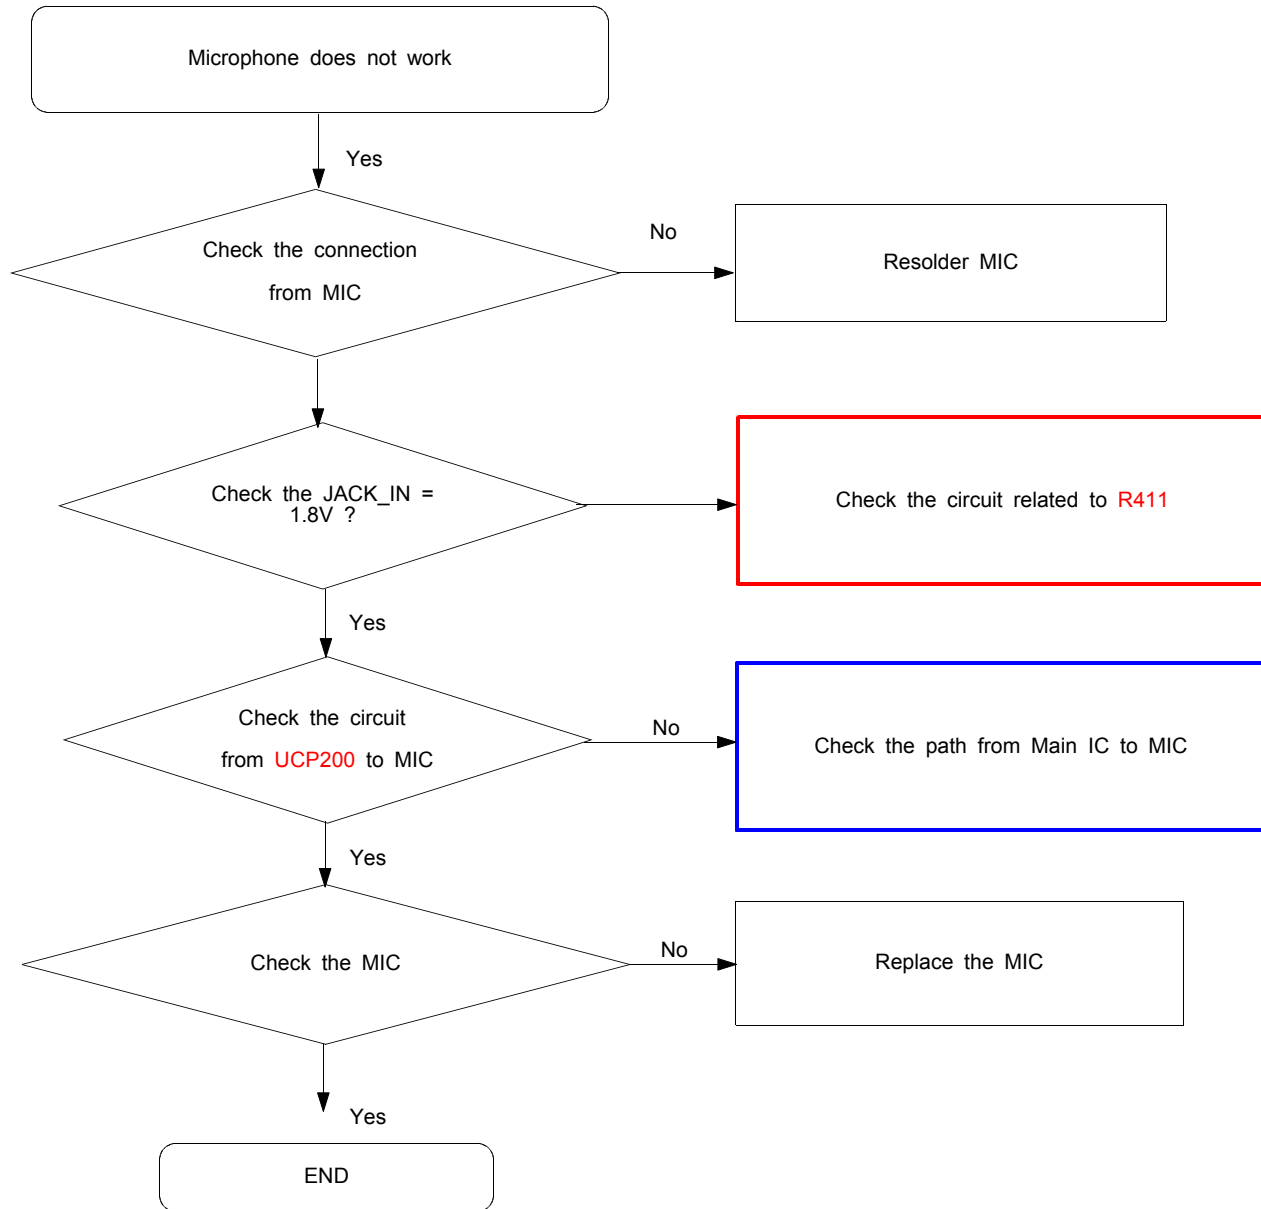

9. Flow Chart of Troubleshooting

9-1. Power On

Flow Chart of Troubleshooting

9-2. Initial

Flow Chart of Troubleshooting

SECRET AS AUTHORIZED BY SAMSUNG.

9-3. Charging Part

Flow Chart of Troubleshooting

SCRIPT AS AUTHORIZED BY SAMSUNG.

9-4. Sim Part

SIM CONNECTOR

9-5. Microphone Part

9-6. Speaker Part(Melody)

Flow Chart of Troubleshooting

9-7. Key Data Input

< Volume KEY >

< Camera & Mode KEY >

< SUB KEY >

9-8. Camera part

9-9. GSM850 Receiver

9-10. GSM Receiver

9-11. DCS Receiver

9-12. PCS Receiver

9-13. GSM850 Transmitter