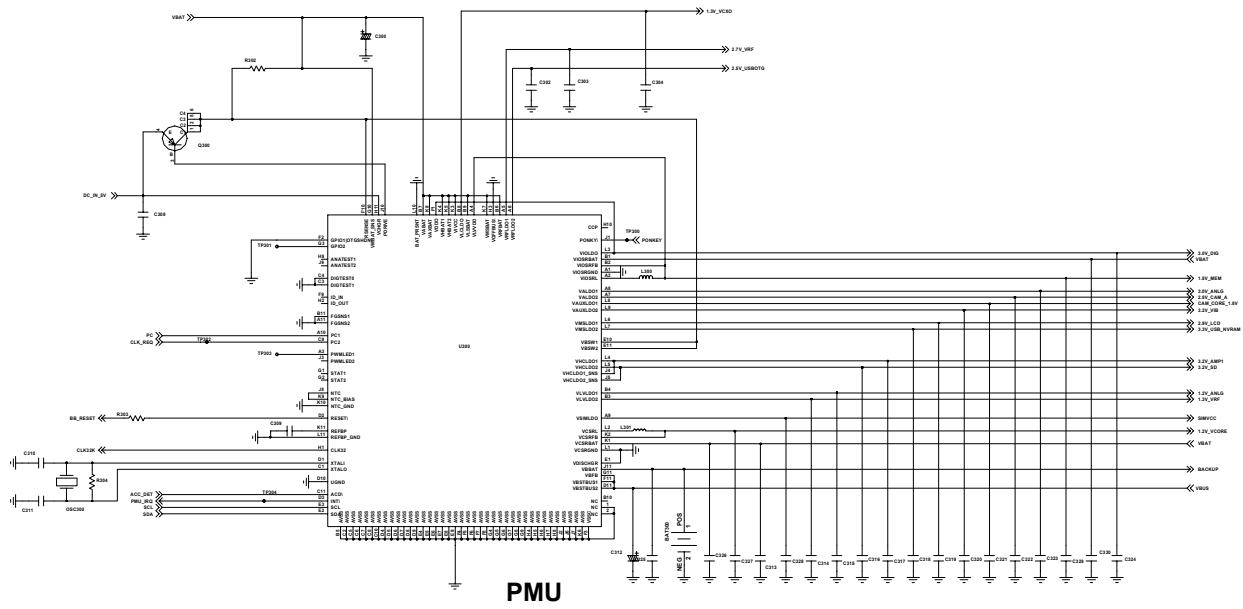

9. Flow Chart of Troubleshooting

9-1. Power On

Flow Chart of Troubleshooting

9-2. Initial

Flow Chart of Troubleshooting

SECRET AS AUTHORIZED BY SAMSUNG.

9-3. Charging Part

Flow Chart of Troubleshooting

SCRIPT AS AUTHORIZED BY SAMSUNG.

9-4. Sim Part

SIM CONNECTOR

9-5. Microphone Part

9-6. Speaker Part(Melody)

Flow Chart of Troubleshooting

9-7. Key Data Input

< Volume KEY >