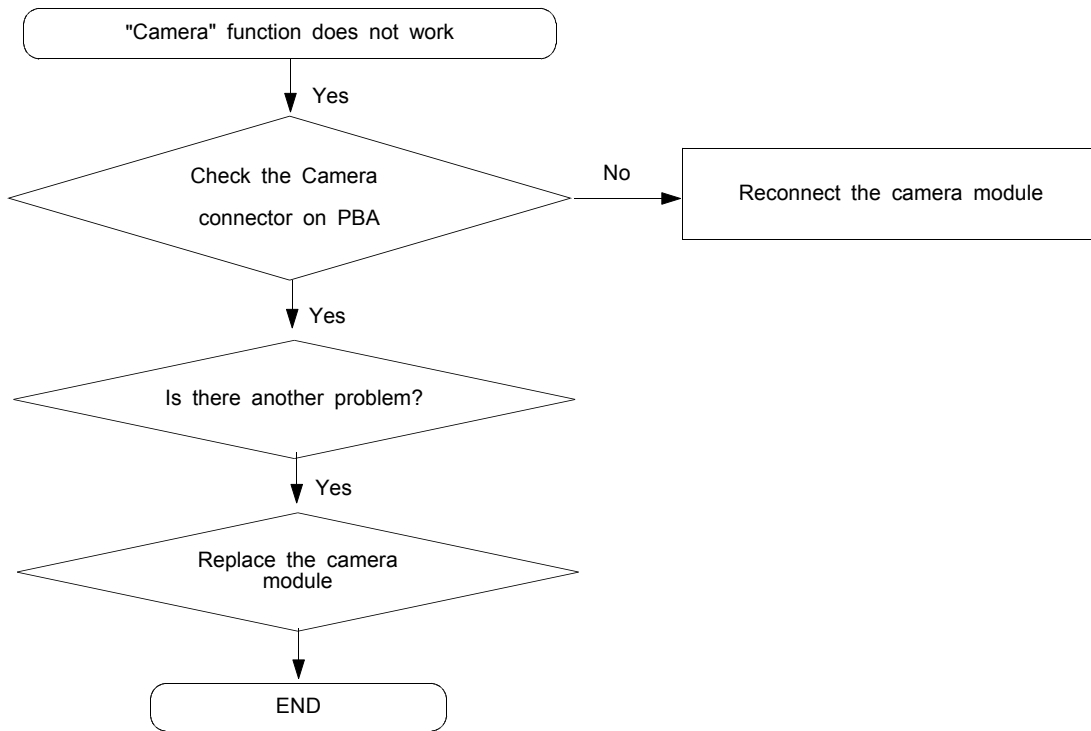

9-8. Camera part