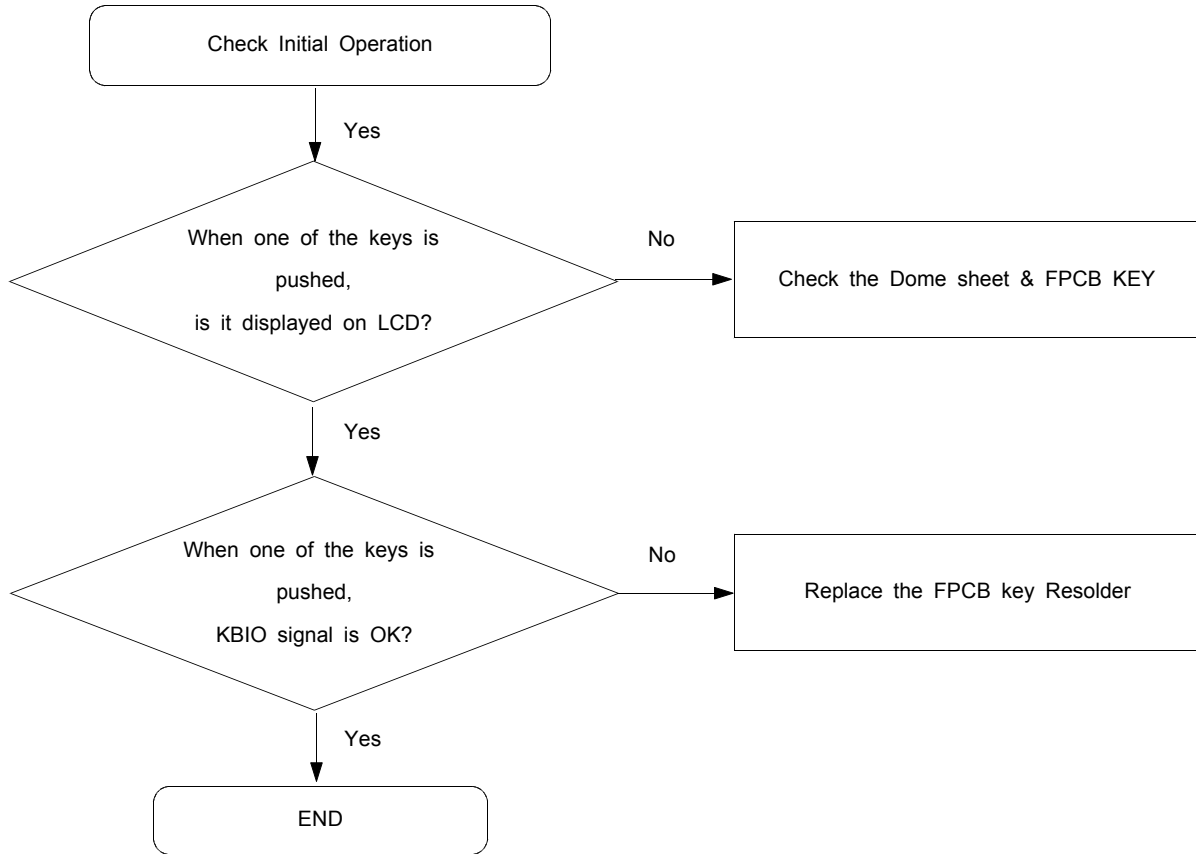

9. Flow Chart of Troubleshooting

9-1. Power On

Flow Chart of Troubleshooting

9-2. Initial

Flow Chart of Troubleshooting

SECRET AS AUTHORIZED BY SAMSUNG.

9-3. Charging Part

Flow Chart of Troubleshooting

SCRIPT AS AUTHORIZED BY SAMSUNG.

9-4. Sim Part

SIM CONNECTOR

9-5. Microphone Part

9-6. Speaker Part(Melody)

Flow Chart of Troubleshooting

9-7. Key Data Input

< Volume KEY >

< Camera & Mode KEY >

< SUB KEY >

9-8. Camera part

9-9. GSM850 Receiver

9-10. GSM Receiver

9-11. DCS Receiver

9-12. PCS Receiver

9-13. GSM850 Transmitter