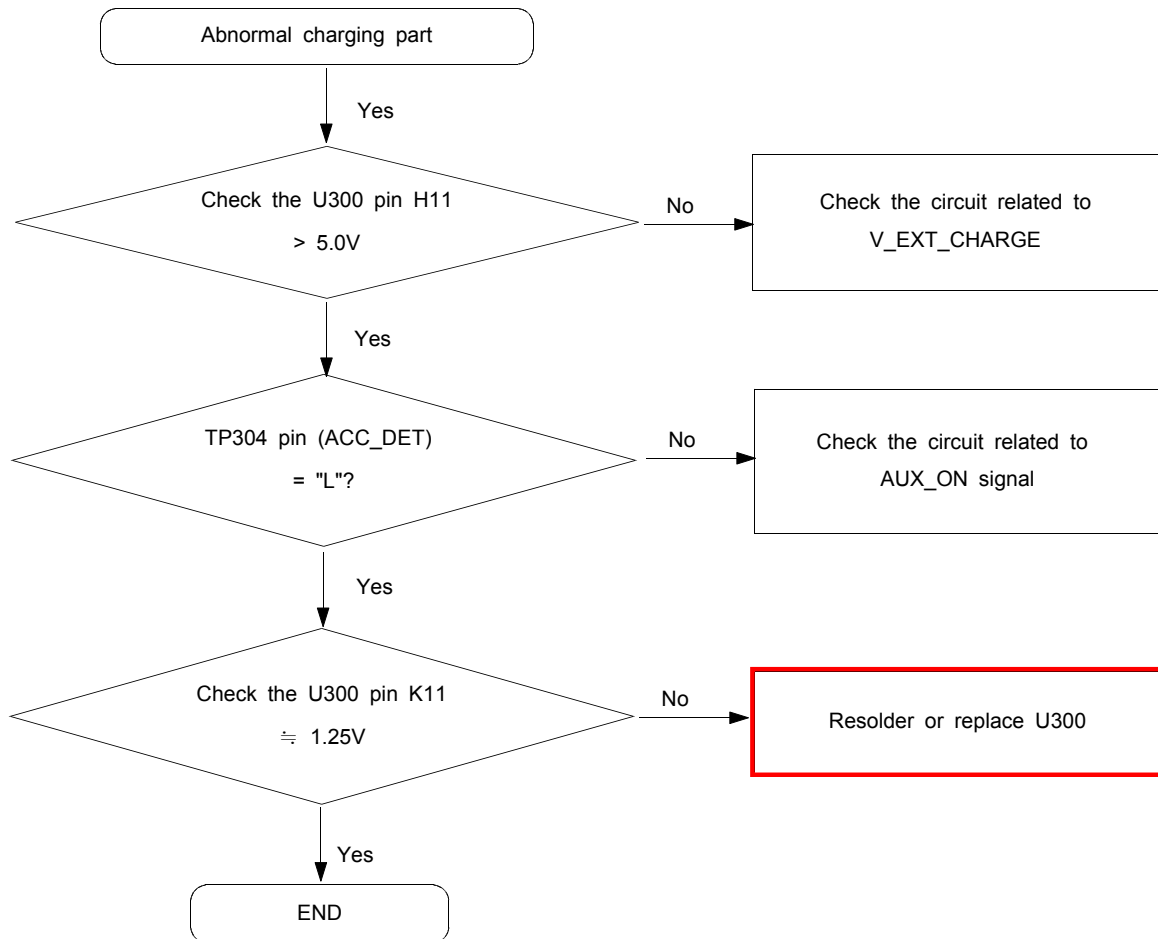

9. Flow Chart of Troubleshooting

9-1. Power On

Flow Chart of Troubleshooting

9-2. Initial

Flow Chart of Troubleshooting

SECRET AS AUTHORIZED BY SAMSUNG.

9-3. Charging Part

Flow Chart of Troubleshooting

SCRIPT AS AUTHORIZED BY SAMSUNG.

9-4. Sim Part

SIM CONNECTOR

9-5. Microphone Part

9-6. Speaker Part(Melody)

Flow Chart of Troubleshooting

9-7. Key Data Input

< Volume KEY >