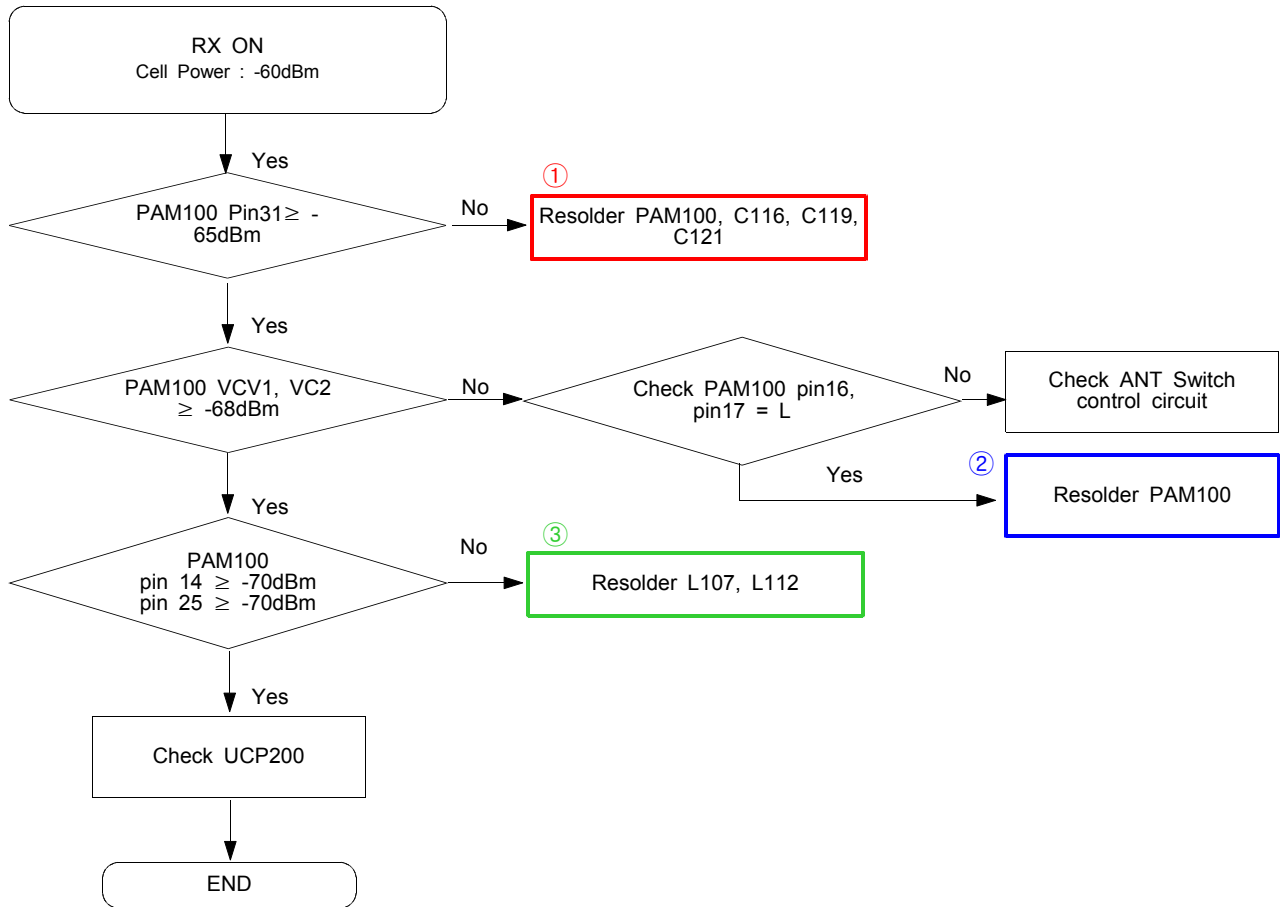

SCRIPT AS AUTHORIZED BY SAMSUNG.

9-4. Sim Part

SIM CONNECTOR

9-5. Microphone Part

9-6. Speaker Part(Melody)

Flow Chart of Troubleshooting

9-7. Key Data Input

< Volume KEY >

< Camera & Mode KEY >

< SUB KEY >

9-8. Camera part

9-9. GSM850 Receiver

9-10. GSM Receiver

9-11. DCS Receiver

9-12. PCS Receiver

9-13. GSM850 Transmitter