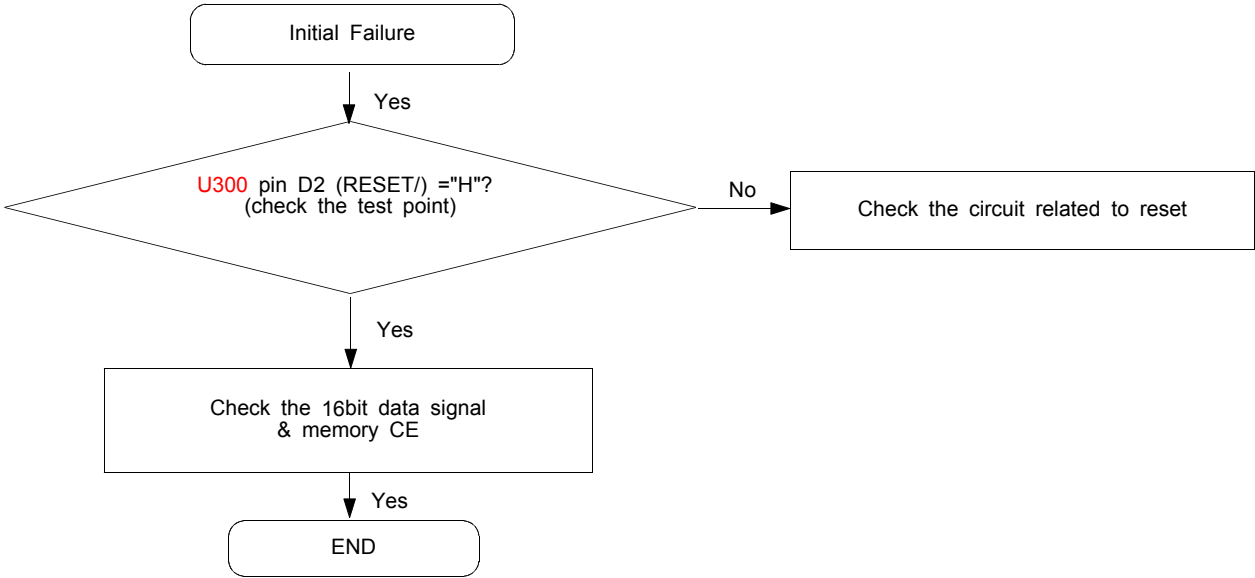

9. Flow Chart of Troubleshooting

9-1. Power On

Flow Chart of Troubleshooting

9-2. Initial

Flow Chart of Troubleshooting

SECRET AS AUTHORIZED BY SAMSUNG.

9-3. Charging Part

Flow Chart of Troubleshooting

SCRIPT AS AUTHORIZED BY SAMSUNG.

9-4. Sim Part

SIM CONNECTOR

9-5. Microphone Part

9-6. Speaker Part(Melody)

Flow Chart of Troubleshooting

9-7. Key Data Input

< Volume KEY >