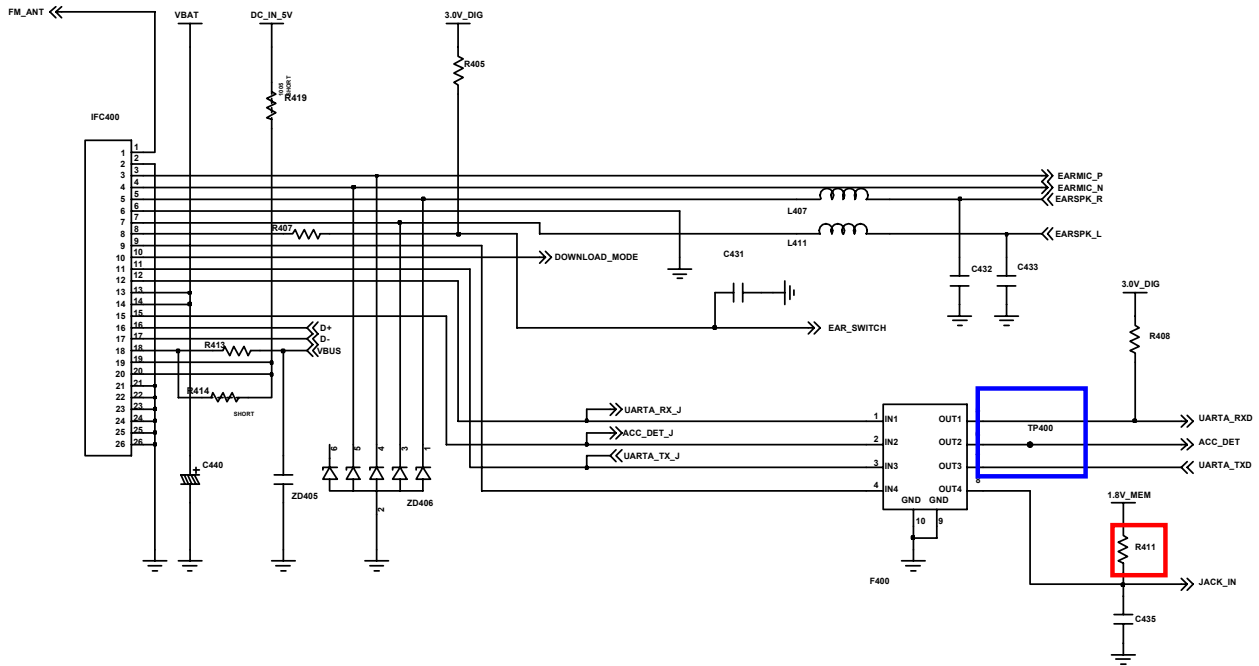

9. Flow Chart of Troubleshooting

9-1. Power On

Flow Chart of Troubleshooting

9-2. Initial

Flow Chart of Troubleshooting

SECRET AS AUTHORIZED BY SAMSUNG.

9-3. Charging Part

Flow Chart of Troubleshooting

SCRIPT AS AUTHORIZED BY SAMSUNG.

9-4. Sim Part

SIM CONNECTOR

9-5. Microphone Part

9-6. Speaker Part(Melody)

Flow Chart of Troubleshooting

9-7. Key Data Input

< Volume KEY >

< Camera & Mode KEY >

< SUB KEY >

9-8. Camera part

9-9. GSM850 Receiver

9-10. GSM Receiver

9-11. DCS Receiver

9-12. PCS Receiver

9-13. GSM850 Transmitter