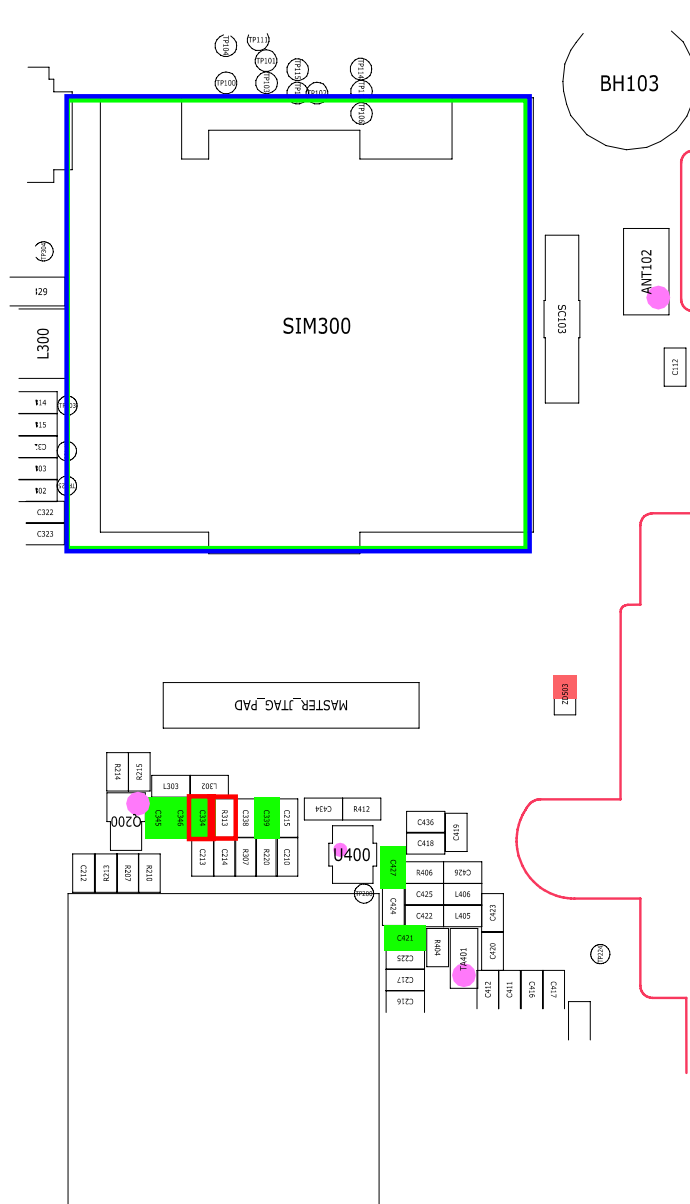

9. Flow Chart of Troubleshooting

9-1. Power On

Flow Chart of Troubleshooting

9-2. Initial

Flow Chart of Troubleshooting

SECRET AS AUTHORIZED BY SAMSUNG.

9-3. Charging Part

Flow Chart of Troubleshooting

SCRIPT AS AUTHORIZED BY SAMSUNG.

9-4. Sim Part

SIM CONNECTOR

9-5. Microphone Part

9-6. Speaker Part(Melody)

Flow Chart of Troubleshooting

9-7. Key Data Input

< Volume KEY >

< Camera & Mode KEY >

< SUB KEY >

9-8. Camera part

9-9. GSM850 Receiver

9-10. GSM Receiver

9-11. DCS Receiver

9-12. PCS Receiver

9-13. GSM850 Transmitter