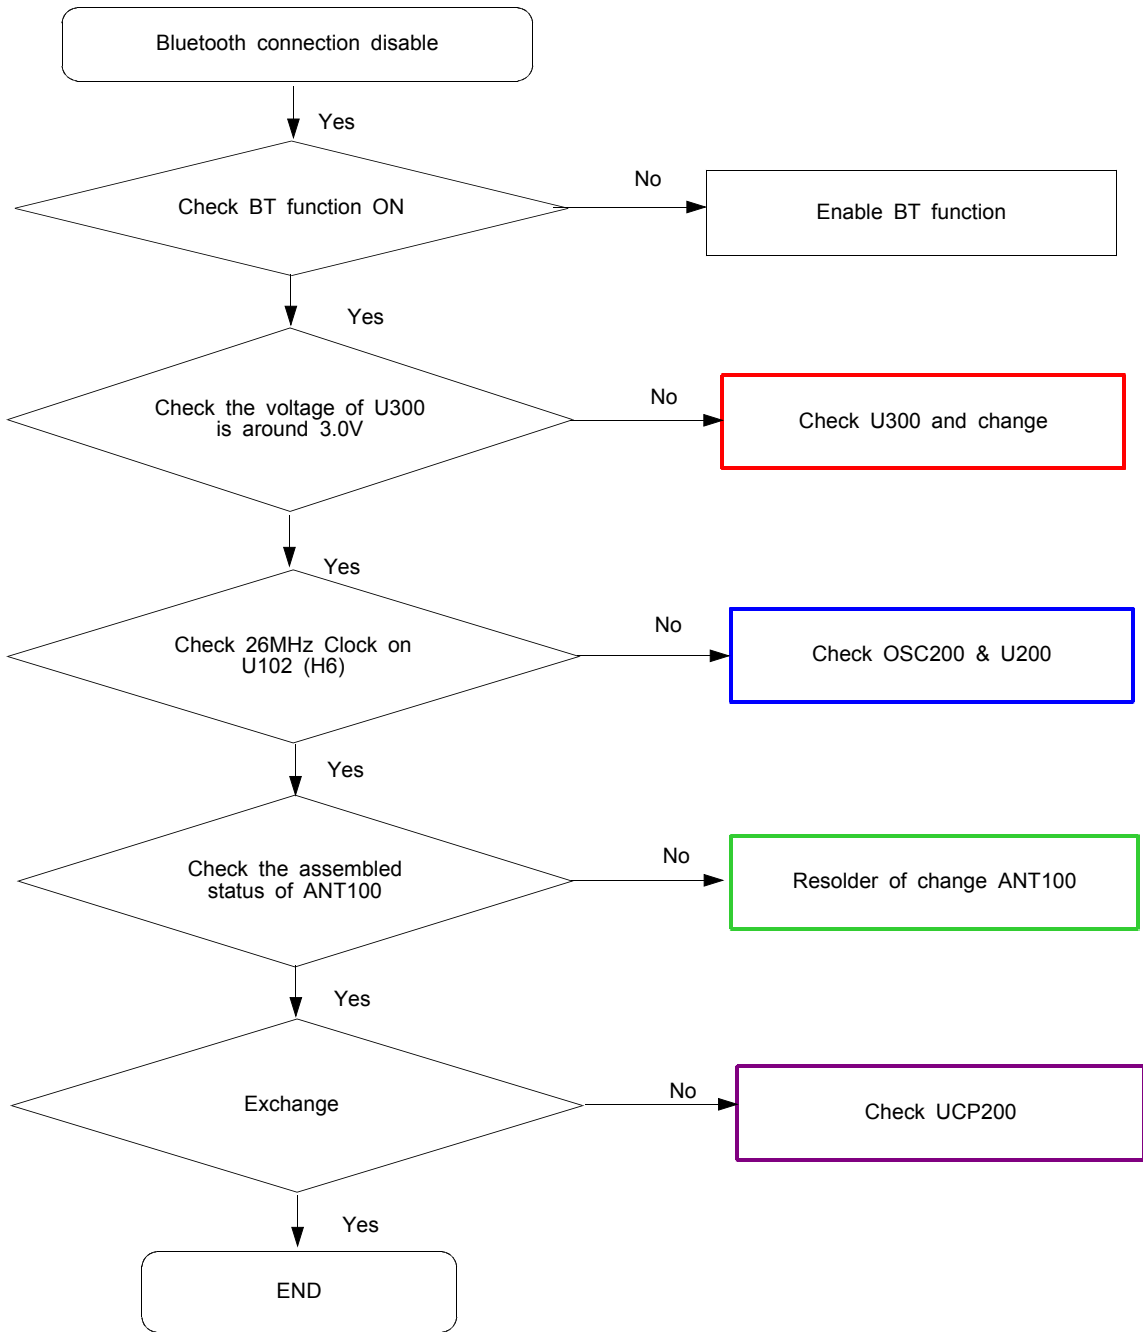

9. Flow Chart of Troubleshooting

9-1. Power On

Flow Chart of Troubleshooting

9-2. Initial

Flow Chart of Troubleshooting

SECRET AS AUTHORIZED BY SAMSUNG.

9-3. Charging Part

Flow Chart of Troubleshooting

SCRIPT AS AUTHORIZED BY SAMSUNG.

9-4. Sim Part

SIM CONNECTOR

9-5. Microphone Part

9-6. Speaker Part(Melody)

Flow Chart of Troubleshooting

9-7. Key Data Input

< Volume KEY >

< Camera & Mode KEY >

< SUB KEY >

9-8. Camera part

9-9. GSM850 Receiver

9-10. GSM Receiver

9-11. DCS Receiver

9-12. PCS Receiver

9-13. GSM850 Transmitter

9-14. GSM Transmitter

9-15. DCS Transmitter

9-16 PCS Transmitter

9-17 Bluetooth part

BLUETOOTH + FM RADIO

9-18. Radio part