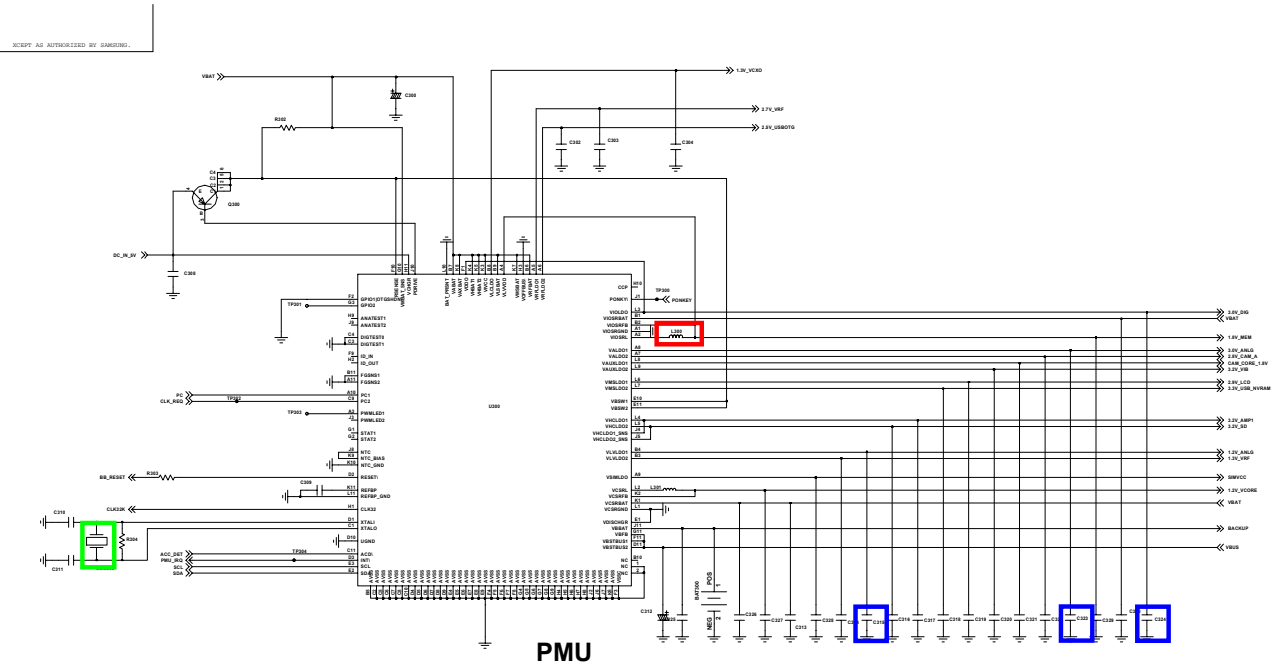

9. Flow Chart of Troubleshooting

9-1. Power On

Flow Chart of Troubleshooting

9-2. Initial

Flow Chart of Troubleshooting

SECRET AS AUTHORIZED BY SAMSUNG.

9-3. Charging Part

Flow Chart of Troubleshooting

SCRIPT AS AUTHORIZED BY SAMSUNG.

9-4. Sim Part

SIM CONNECTOR

9-5. Microphone Part

9-6. Speaker Part(Melody)

Flow Chart of Troubleshooting

9-7. Key Data Input

< Volume KEY >

< Camera & Mode KEY >

< SUB KEY >

9-8. Camera part

9-9. GSM850 Receiver

9-10. GSM Receiver

9-11. DCS Receiver

9-12. PCS Receiver

9-13. GSM850 Transmitter