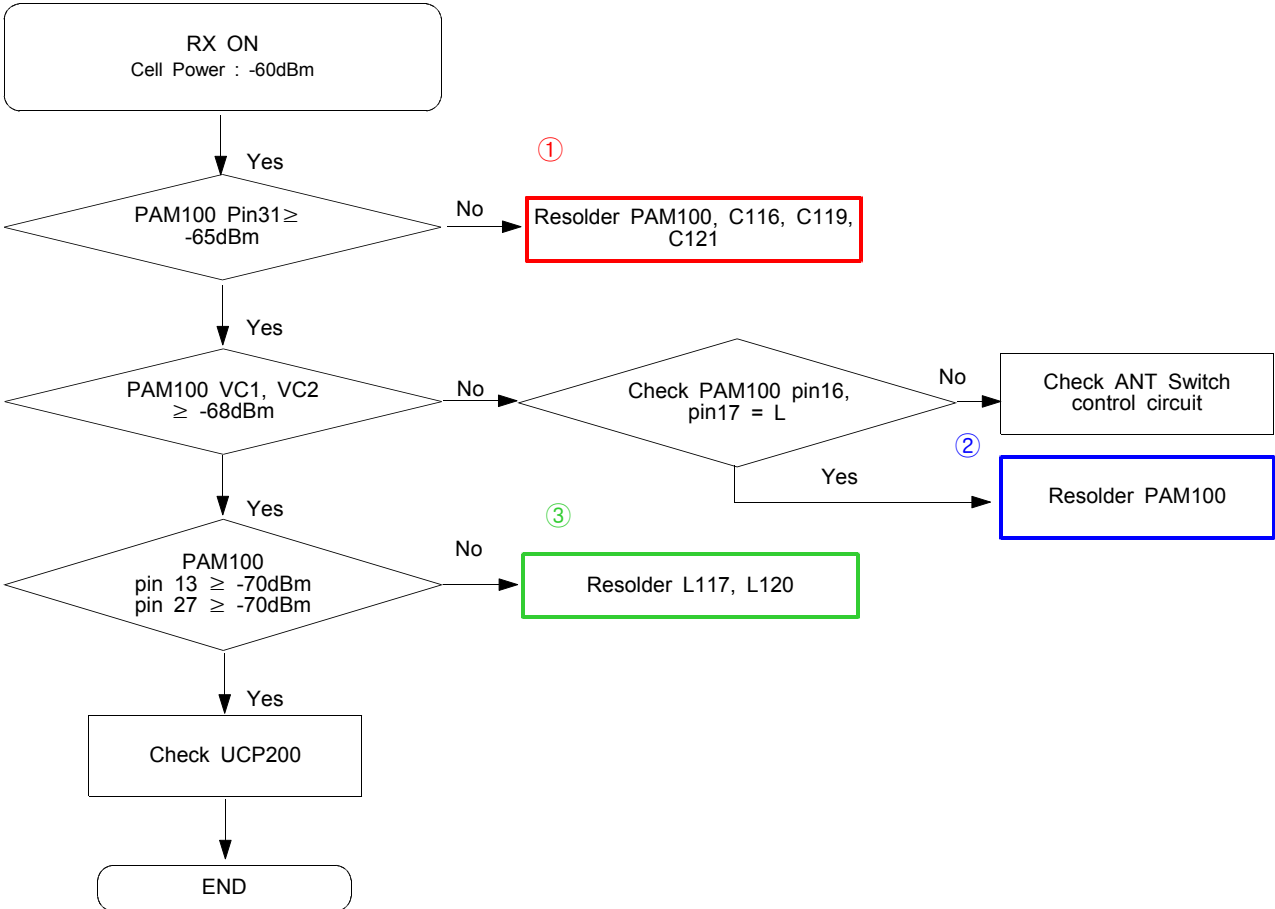

SCRIPT AS AUTHORIZED BY SAMSUNG.

9-4. Sim Part

SIM CONNECTOR

9-5. Microphone Part

9-6. Speaker Part(Melody)

Flow Chart of Troubleshooting

9-7. Key Data Input

< Volume KEY >

< Camera & Mode KEY >

< SUB KEY >

9-8. Camera part

9-9. GSM850 Receiver

9-10. GSM Receiver

9-11. DCS Receiver

9-12. PCS Receiver

9-13. GSM850 Transmitter