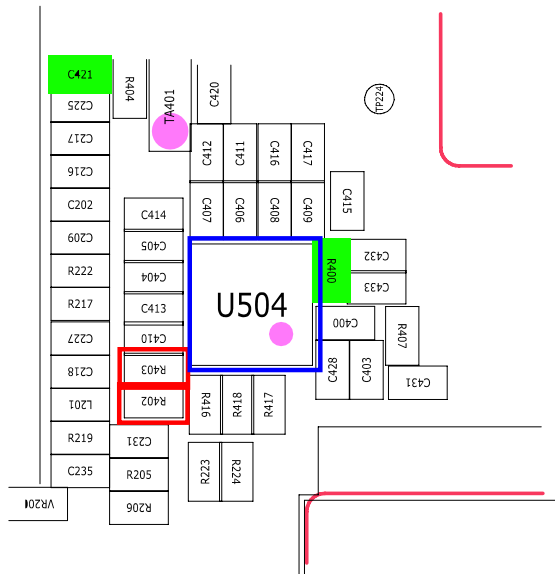

9. Flow Chart of Troubleshooting

9-1. Power On

Flow Chart of Troubleshooting

9-2. Initial

Flow Chart of Troubleshooting

SECRET AS AUTHORIZED BY SAMSUNG.

9-3. Charging Part

Flow Chart of Troubleshooting

SCRIPT AS AUTHORIZED BY SAMSUNG.

9-4. Sim Part

SIM CONNECTOR

9-5. Microphone Part

9-6. Speaker Part(Melody)

Flow Chart of Troubleshooting

9-7. Key Data Input

< Volume KEY >

< Camera & Mode KEY >

< SUB KEY >

9-8. Camera part

9-9. GSM850 Receiver

9-10. GSM Receiver

9-11. DCS Receiver

9-12. PCS Receiver

9-13. GSM850 Transmitter