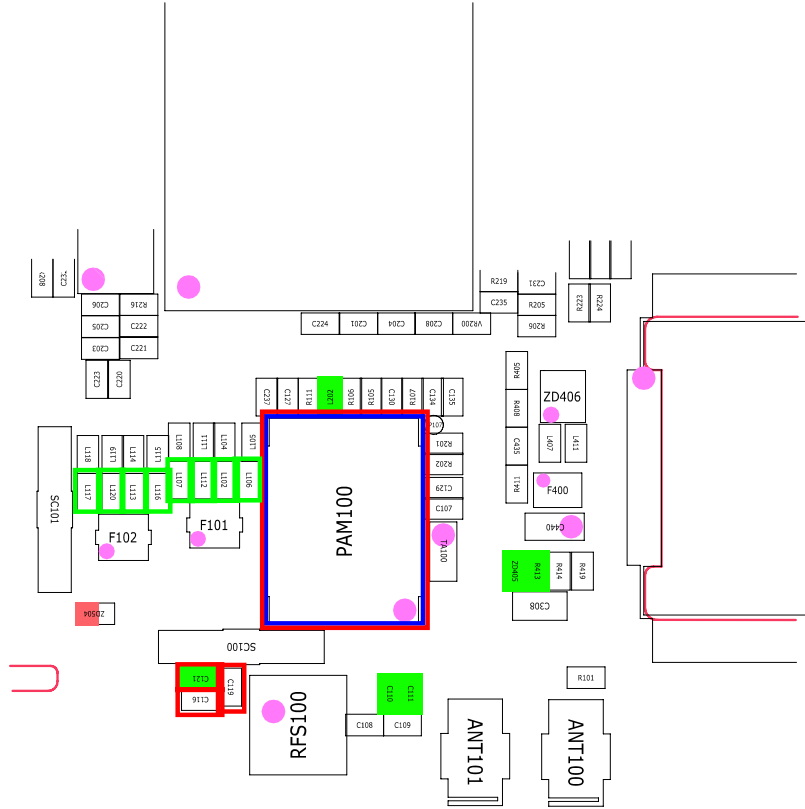

SCRIPT AS AUTHORIZED BY SAMSUNG.

9-4. Sim Part

SIM CONNECTOR

9-5. Microphone Part

9-6. Speaker Part(Melody)

Flow Chart of Troubleshooting

9-7. Key Data Input

< Volume KEY >

< Camera & Mode KEY >

< SUB KEY >

9-8. Camera part

9-9. GSM850 Receiver

9-10. GSM Receiver

9-11. DCS Receiver

9-12. PCS Receiver

9-13. GSM850 Transmitter