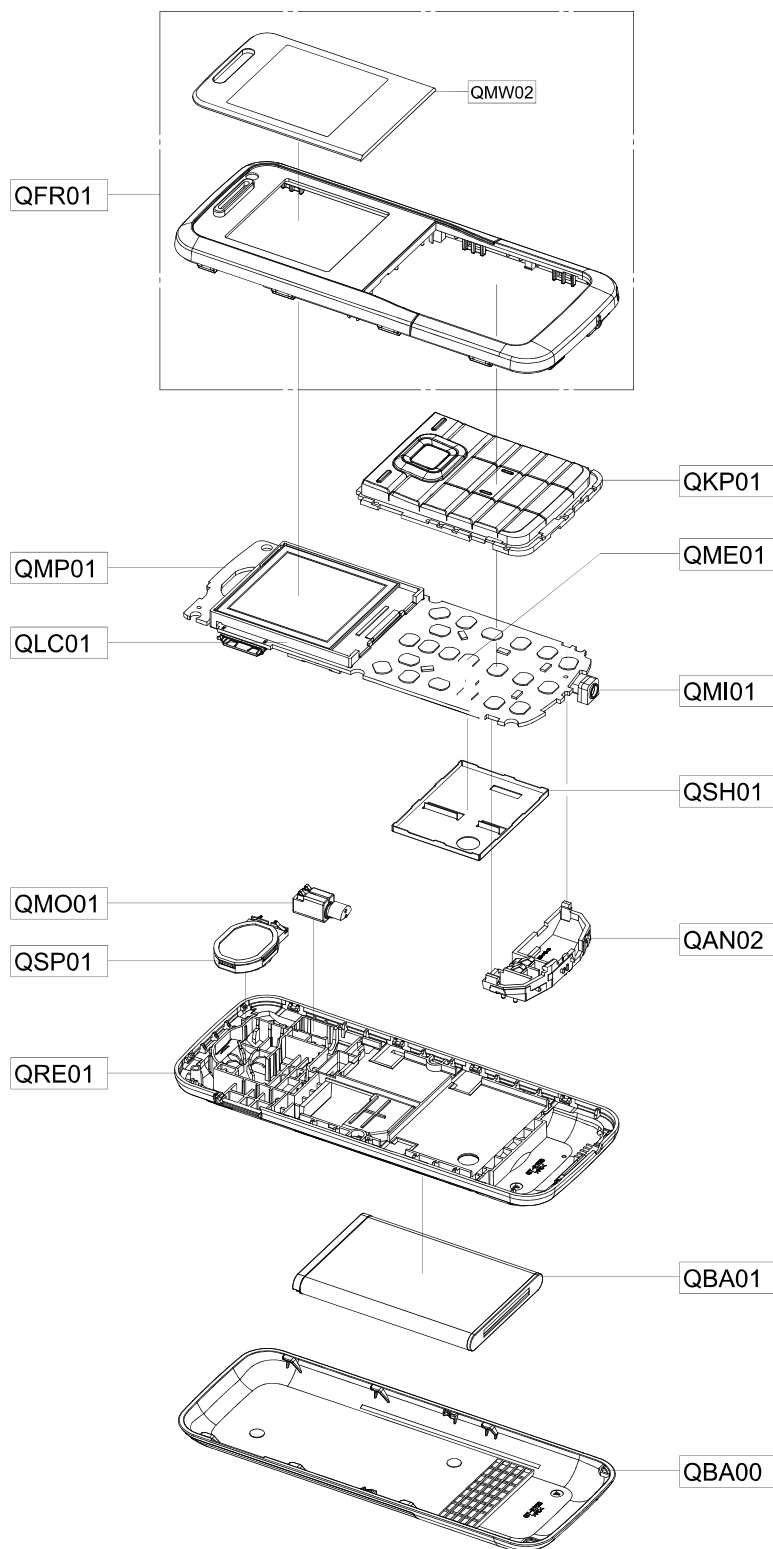

5. Exploded View and Parts List

5-1. Cellular phone Exploded View

5-2. Cellular phone Parts list

Design LOC		Discription	SEC CODE
QAN02		INTENNA-GT_E1120	GH42-01932A
QBA00		ASSY COVER-BATT	GH98-11512A
QBA01		INNER BATTERY PACK-800MAH,BLK,ENG,M	GH43-02483A
QKP01		ASSY KEYPAD-(XEN/ZK)	GH98-11509A
QLC01		ASSY LCD-MODULE ASSY(GT-E1100)	GH96-03565A
QME01		DOME SHEET-GT-E1100 MAIN	GH59-06751A
QMI01		MICROPHONE-ASSY-GT_E1120	GH30-00572A
QMO01		MOTOR DC-SCH-S369	GH31-00392A
QMP01		ASSY PBA MAIN-GTE1125	GH92-05371A
QRE01		ASSY CASE-REAR	GH98-11511A
QSH01		ICT SHIELD-CAN	GH70-04601A
QSP01		SPEAKER	3001-002476
QFR01		ASSY CASE-FRONT	GH98-12481A
	QMW02	PMO WINDOW-MAIN	GH72-52571A